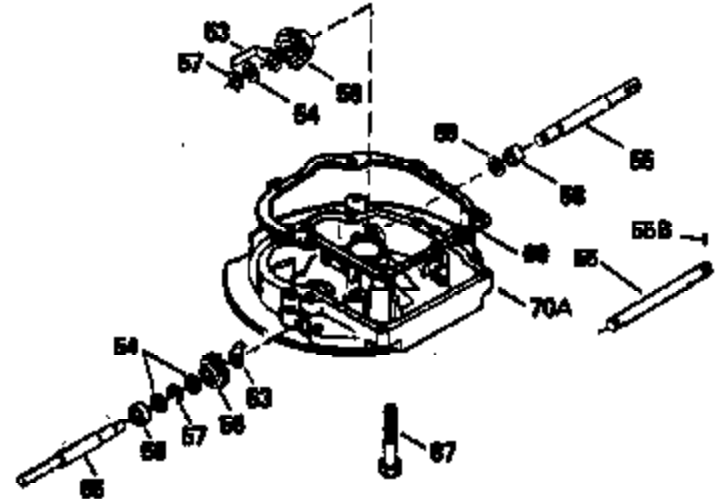

ILLUSTRATION SHOWS TYPICAL PARTS ONLY. ORDER BY PART NUMBER. PARTS NOT LISTED ARE SUPPLIED BY OEM.

VIEW 3 OF 3

Ref #	Part Number	Qty	Description
12B	34695	1	Breather Tube Elbow
19	31361	1	Extension Spring
69	35261	1	* Mounting Flange Gasket
182	6201	2	Screw, 1/4-28 x 7/8"
185	31384A	1	Intake Pipe (Incl. 224)
186	35932	1	Governor Link
223	650451	2	Screw, 1/4-20 x 1"
238	650932	2	Screw, 10-32 x 49/64"
239A	35066	1	Air Cleaner Filter
239	34338	1	* Air Cleaner Gasket
241	35797	1	Air Cleaner Collar
250	35065	1	Air Cleaner Cover
260	35393	1	Blower Housing
277	650795	2	Screw, 1/4-20 x 2-1/4"
370C	34144	1	Primer Decal