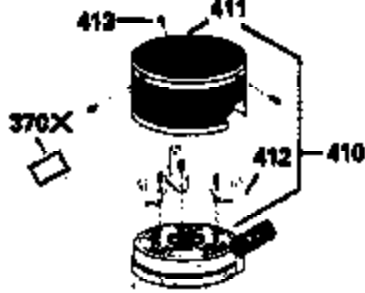

ILLUSTRATION SHOWS TYPICAL PARTS ONLY. ORDER BY PART NUMBER. PARTS NOT LISTED ARE SUPPLIED BY OEM.

VIEW 3 OF 3

Ref #	Part Number	Qty	Description
12B	34695	1	Breather Tube Elbow
19	31361	1	Extension Spring
69	35261	1	* Mounting Flange Gasket
182	6201	2	Screw, 1/4-28 x 7/8"
185	31384A	1	Intake Pipe (Incl. 224)
186	35932	1	Governor Link
223	650451	2	Screw, 1/4-20 x 1"
238	650932	2	Screw, 10-32 x 49/64"
239A	35066	1	Air Cleaner Filter
239	34338	1	* Air Cleaner Gasket
241	35797	1	Air Cleaner Collar
250	35065	1	Air Cleaner Cover
260	35393	1	Blower Housing
277	650795	2	Screw, 1/4-20 x 2-1/4"
370C	34144	1	Primer Decal