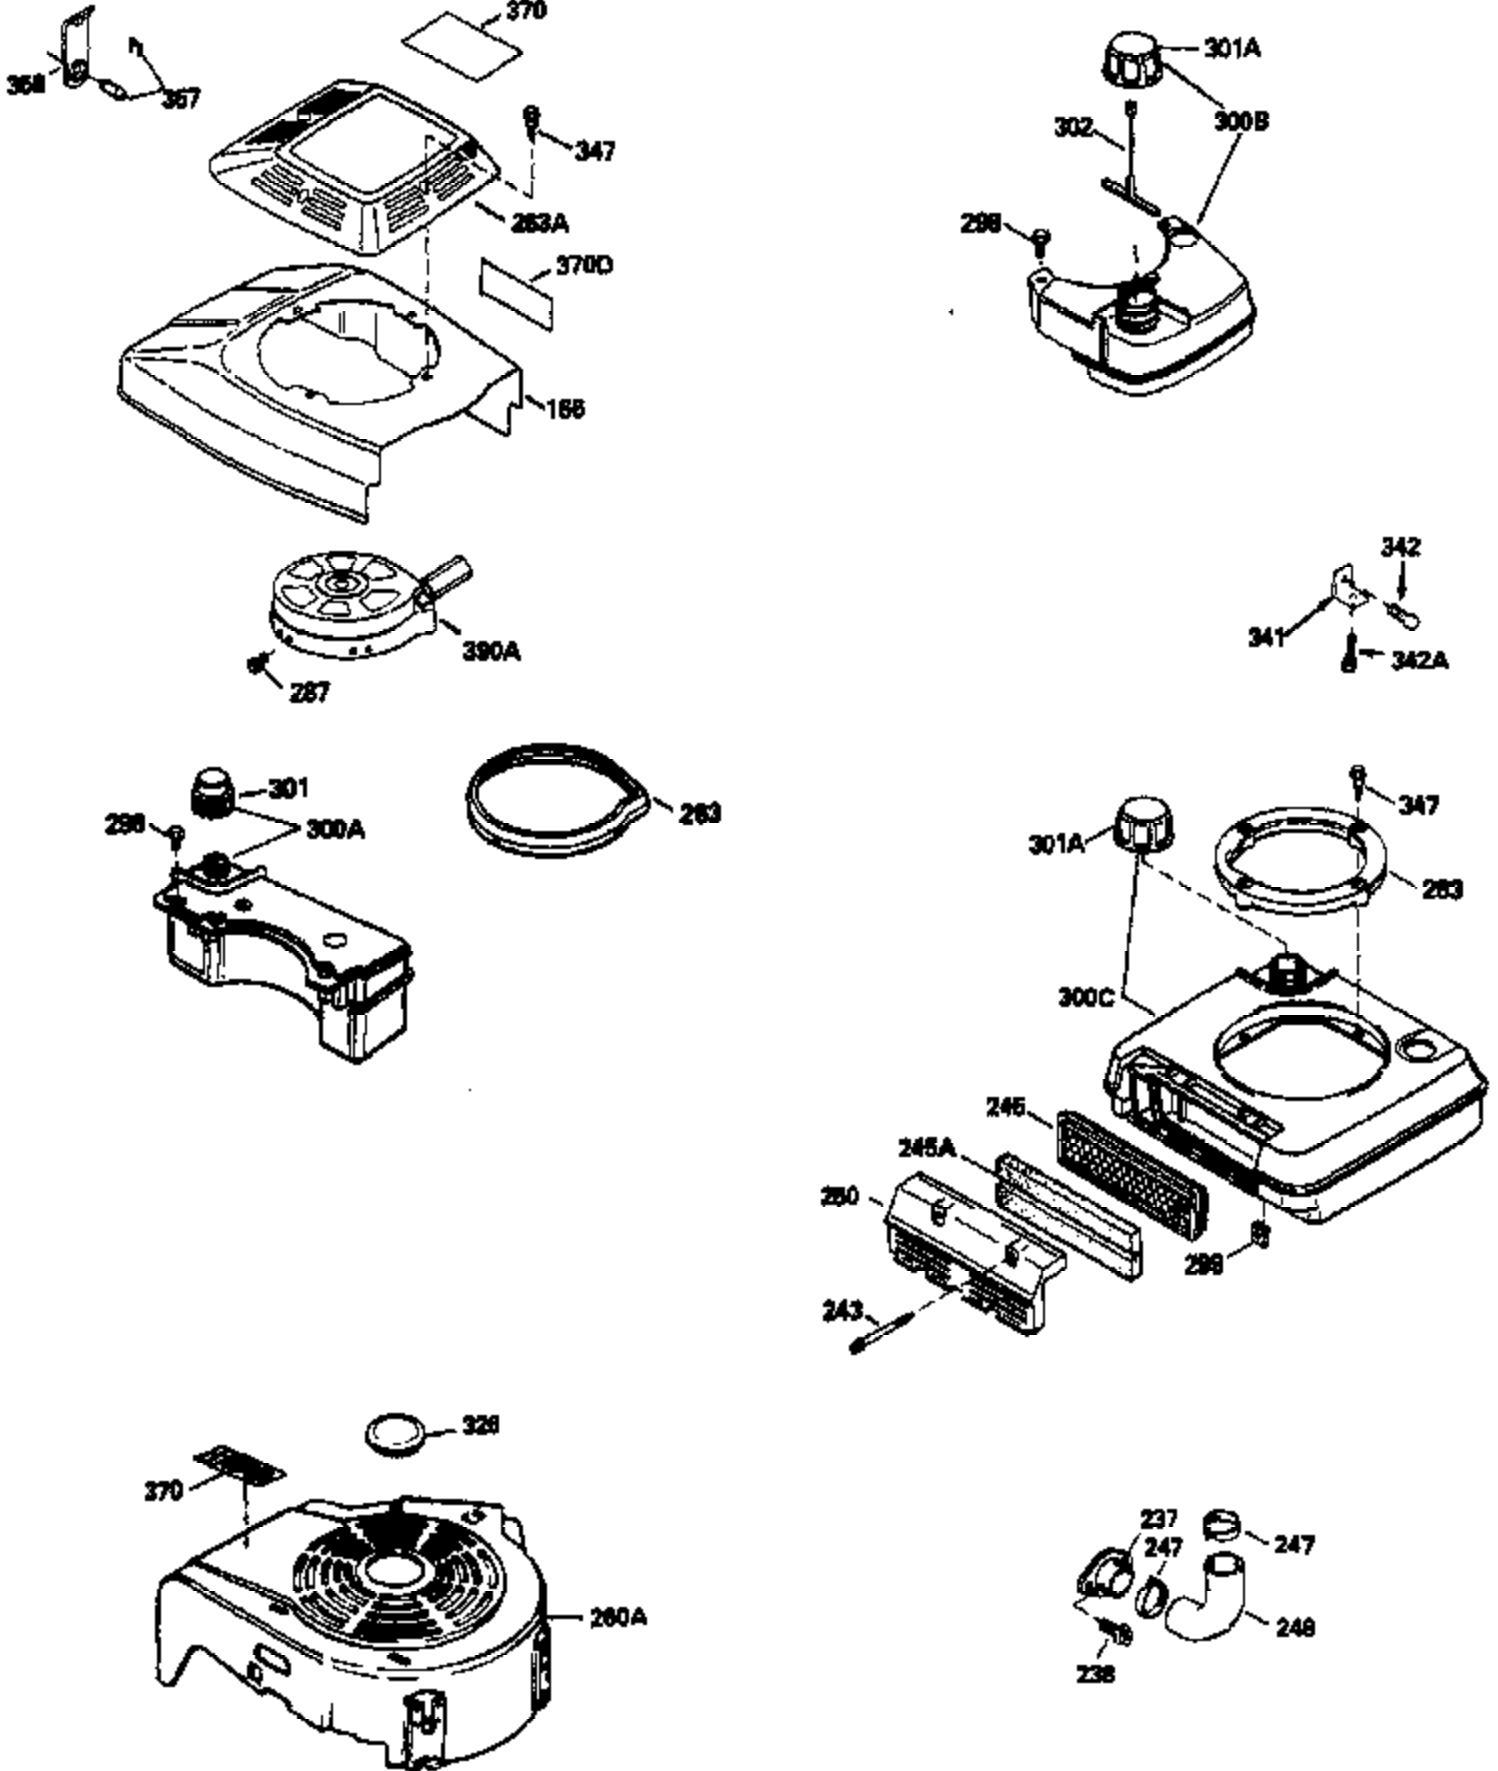

ILLUSTRATION SHOWS TYPICAL PARTS ONLY. ORDER BY PART NUMBER. PARTS NOT LISTED ARE SUPPLIED BY OEM.

VIEW 2 OF 3

Ref #	Part Number	Qty	Description
12B	34695	1	Breather Tube Elbow
238	650932	2	Screw, 10-32 x 49/64"
250	35065	1	Air Cleaner Cover
287	650884	2	Screw, 8-32 x 1/2"
298	28763	3	Screw, 10-32 x 35/64"
301	35355	1	Fuel Cap
370C	34144	1	Primer Decal