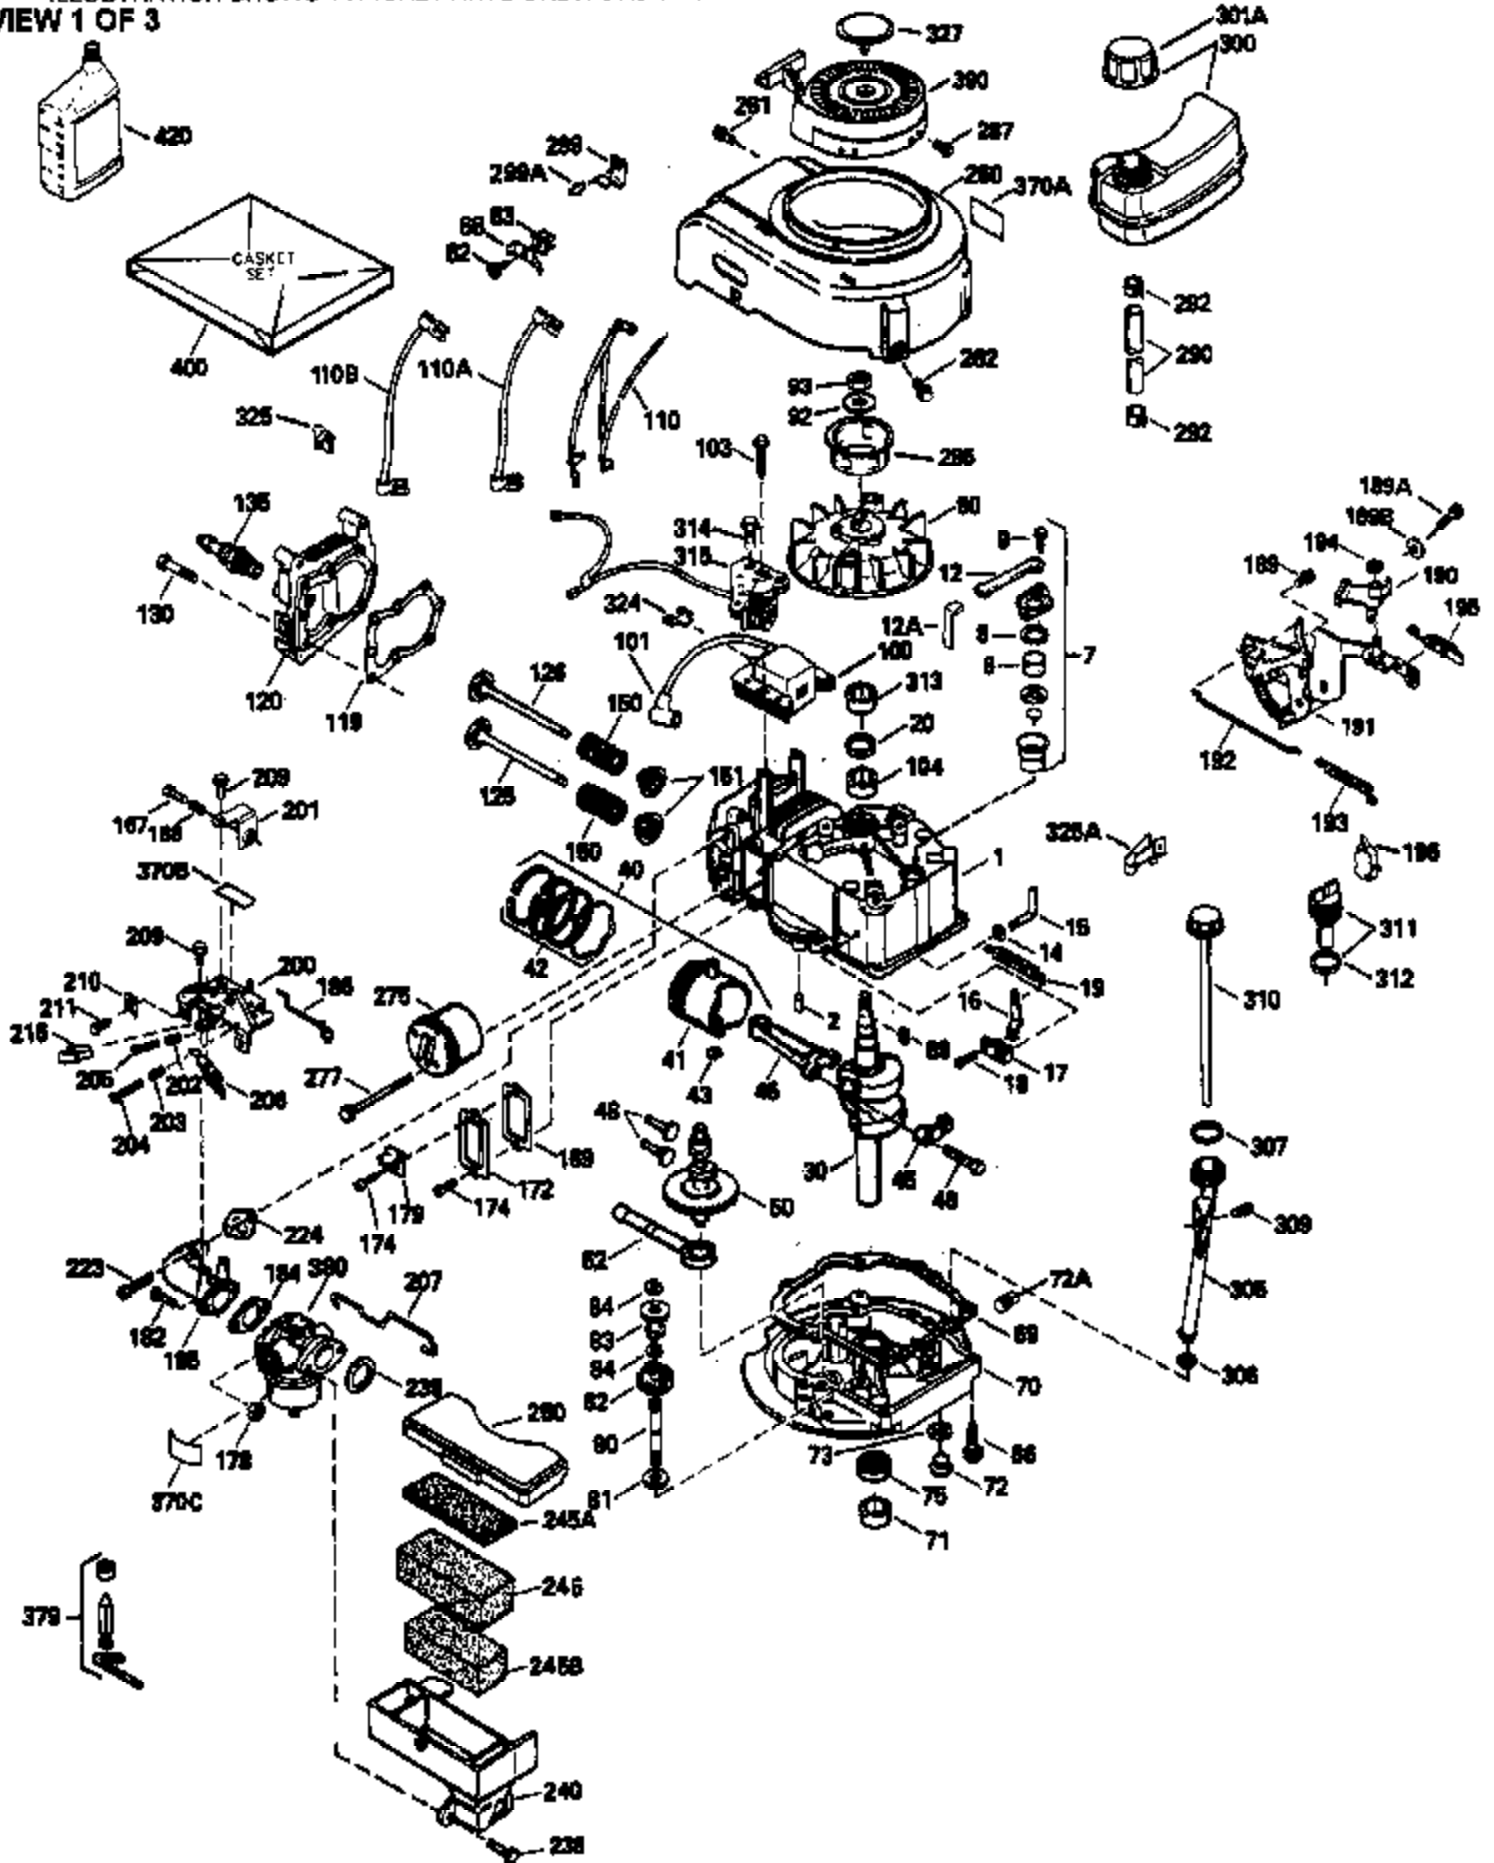

ILLUSTRATION SHOWS TYPICAL PARTS ONLY. ORDER BY PART NUMBER. PARTS NOT LISTED ARE SUPPLIED BY OEM.

VIEW 1 OF 3

Engine Parts List #1

Ref #	Part Number	Qty	Description
	1 35010	1	Cylinder (Incl. 2 & 20)
	2 26727	2	Dowel Pin
	6 33734	1	Breather Element
	7 34214A	1	Breather Ass'y. (Incl.6,8,9,12 & 12B)
	8 33735	1	* Breather Gasket
	9 30200	2	Screw, 10-24 x 9/16"
12B	34695	1	Breather Tube Elbow
	12 33886	1	Breather Tube
	14 28277	1	Washer
	15 30589	1	Governor Rod (Incl. 14)
	16 31383A	1	Governor Lever
	17 31335	1	Governor Lever Clamp
	18 650548	1	Screw, 8-32 x 5/16"
	19 31361	1	Extension Spring
	20 32600	1	Oil Seal
	30 35612	1	Crankshaft
	40 35544A	1	Piston, Pin & Ring Set (Std.)
	40 35545A	1	Piston, Pin & Ring Set (.010" OS)
	40 35546	1	Piston, Pin & Ring Set (.020" OS)
	41 35541	1	Piston & Pin Ass'y. (Std.) (Incl. 43)
	41 35542	1	Piston & Pin Ass'y. (.010" OS) (Incl. 43)
	41 35543	1	Piston & Pin Ass'y. (.020" OS) (Incl. 43)
	42 35547A	1	Ring Set (Std.)
	42 35548A	1	Ring Set (.010" OS)
	42 35549	1	Ring Set (.020" OS)
	43 20381	2	Piston Pin Retaining Ring
	45 32875	1	Connecting Rod Ass'y. (Incl. 46)
	46 32610A	2	Connecting Rod Bolt
	48 27241	2	Valve Lifter
	50 33148A	1	Camshaft (MCR)
	52 29914	1	Oil Pump Ass'y.
	69 35261	1	* Mounting Flange Gasket
	70 34311C	1	Mounting Flange (Incl. 72, 75 & 80)
	72 36083	1	Oil Drain Plug
	75 27897	1	Oil Seal
	80 30574A	1	Governor Shaft
	81 30590A	1	Washer
	82 30591	1	Governor Gear Ass'y. (Incl. 81)
	83 30588A	1	Governor Spool
	84 29193	2	Retaining Ring
	86 650488	6	Screw, 1/4-20 x 1-1/4"
	89 611004	1	Flywheel Key
	90 611112	1	Flywheel
	92 650815	1	Belleville Washer
	93 650816	1	Flywheel Nut
	100 34443A	1	Solid State Ignition
	101 610118	1	Spark Plug Cover
	103 650814	2	Screw, Torx T-15, 10-24 x 1"
	110 34961	1	Ground Wire
	119 33015A	1	* Cylinder Head Gasket
	120 34342	1	Cylinder Head
	125 29313C	1	Exhaust Valve (Std.) (Incl. 151)
	125 29315C	1	Exhaust Valve (1/32" OS) (Incl. 151)
	126 29314B	1	Intake Valve (Std.) (Incl. 151)
	126 29315C	1	Intake Valve (1/32" OS) (Incl. 151)
	130 6021A	8	Screw, 5/16-18 x 1-1/2"
	135 35395	1	Resistor Spark Plug (RJ19LM)
	150 31672	2	Valve Spring