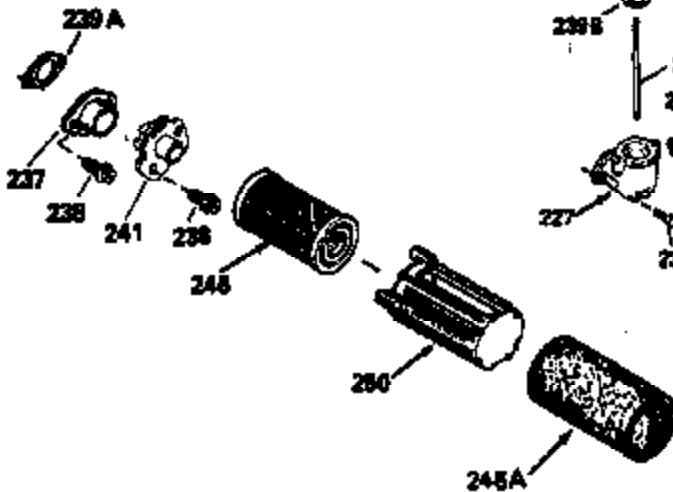

ILLUSTRATION SHOWS TYPICAL PARTS ONLY. ORDER BY PART NUMBER. PARTS NOT LISTED ARE SUPPLIED BY OEM.

VIEW 3 OF 3

Ref #	Part Number	Qty	Description
12B	34695	1	Breather Tube Elbow
19	31361	1	Extension Spring
69	35261	1	* Mounting Flange Gasket
182	6201	2	Screw, 1/4-28 x 7/8"
185	31384A	1	Intake Pipe (Incl. 224)
186	35932	1	Governor Link
223	650451	2	Screw, 1/4-20 x 1"
238	650932	2	Screw, 10-32 x 49/64"
239A	35066	1	Air Cleaner Filter
239	34338	1	* Air Cleaner Gasket
241	35797	1	Air Cleaner Collar
250	35065	1	Air Cleaner Cover
260	35393	1	Blower Housing
277	650795	2	Screw, 1/4-20 x 2-1/4"
370C	34144	1	Primer Decal