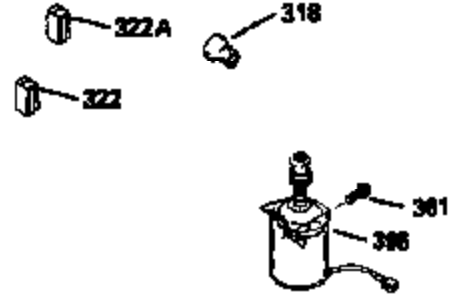

ILLUSTRATION SHOWS TYPICAL PARTS ONLY. ORDER BY PART NUMBER. PARTS NOT LISTED ARE SUPPLIED BY OEM.

VIEW 3 OF 3

Ref #	Part Number	Qty	Description
12B	34695	1	Breather Tube Elbow
19	31361	1	Extension Spring
69	35261	1	* Mounting Flange Gasket
182	6201	2	Screw, 1/4-28 x 7/8"
185	31384A	1	Intake Pipe (Incl. 224)
186	35932	1	Governor Link
223	650451	2	Screw, 1/4-20 x 1"
238	650932	2	Screw, 10-32 x 49/64"
239A	35066	1	Air Cleaner Filter
239	34338	1	* Air Cleaner Gasket
241	35797	1	Air Cleaner Collar
250	35065	1	Air Cleaner Cover
260	35393	1	Blower Housing
277	650795	2	Screw, 1/4-20 x 2-1/4"
370C	34144	1	Primer Decal