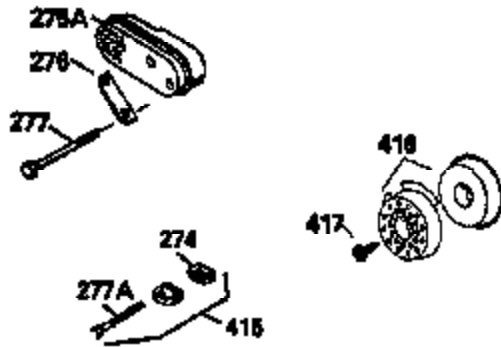

ILLUSTRATION SHOWS TYPICAL PARTS ONLY. ORDER BY PART NUMBER. PARTS NOT LISTED ARE SUPPLIED BY OEM.

VIEW 3 OF 3

Ref #	Part Number	Qty	Description
12B	34695	1	Breather Tube Elbow
19	31361	1	Extension Spring
69	35261	1	* Mounting Flange Gasket
182	6201	2	Screw, 1/4-28 x 7/8"
185	31384A	1	Intake Pipe (Incl. 224)
186	35932	1	Governor Link
223	650451	2	Screw, 1/4-20 x 1"
238	650932	2	Screw, 10-32 x 49/64"
239A	35066	1	Air Cleaner Filter
239	34338	1	* Air Cleaner Gasket
241	35797	1	Air Cleaner Collar
250	35065	1	Air Cleaner Cover
260	35393	1	Blower Housing
277	650795	2	Screw, 1/4-20 x 2-1/4"
370C	34144	1	Primer Decal