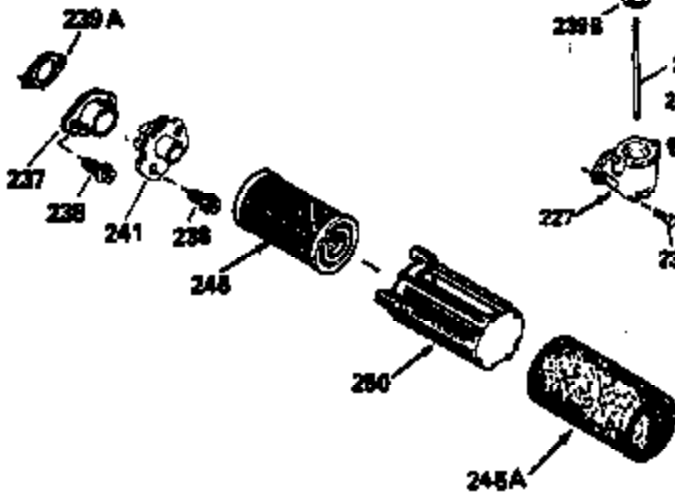

ILLUSTRATION SHOWS TYPICAL PARTS ONLY. ORDER BY PART NUMBER. PARTS NOT LISTED ARE SUPPLIED BY OEM.

VIEW 3 OF 3

Ref #	Part Number	Qty	Description
12B	34695	1	Breather Tube Elbow
19	31361	1	Extension Spring
69	35261	1	* Mounting Flange Gasket
182	6201	2	Screw, 1/4-28 x 7/8"
185	31384A	1	Intake Pipe (Incl. 224)
186	34358	1	Governor Link
223	650451	2	Screw, 1/4-20 x 1"
238	650932	2	Screw, 10-32 x 49/64"
239	34338	1	* Air Cleaner Gasket
239A	35066	1	Air Cleaner Filter
241	35797	1	Air Cleaner Collar
250	35065	1	Air Cleaner Cover
260	35393	1	Blower Housing
277	650795	2	Screw, 1/4-20 x 2-1/4"