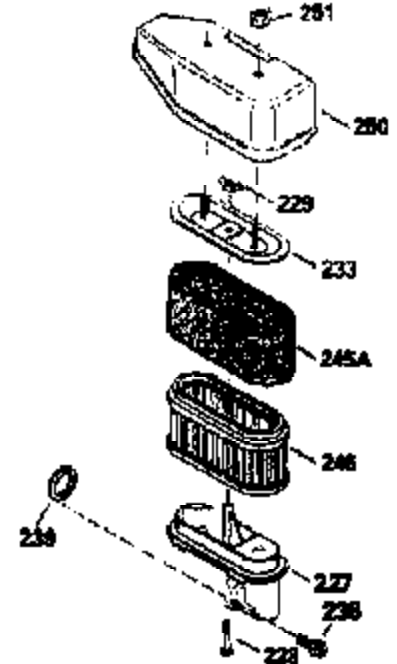

ILLUSTRATION SHOWS TYPICAL PARTS ONLY. ORDER BY PART NUMBER. PARTS NOT LISTED ARE SUPPLIED BY OEM.

VIEW 3 OF 3

Ref #	Part Number	Qty	Description
12B	34695	1	Breather Tube Elbow
19	31361	1	Extension Spring
69	35261	1	* Mounting Flange Gasket
182	6201	2	Screw, 1/4-28 x 7/8"
185	31384A	1	Intake Pipe (Incl. 224)
186	34358	1	Governor Link
223	650451	2	Screw, 1/4-20 x 1"
238	650932	2	Screw, 10-32 x 49/64"
239	34338	1	* Air Cleaner Gasket
239A	35066	1	Air Cleaner Filter
241	35797	1	Air Cleaner Collar
250	35065	1	Air Cleaner Cover
260	35393	1	Blower Housing
277	650795	2	Screw, 1/4-20 x 2-1/4"