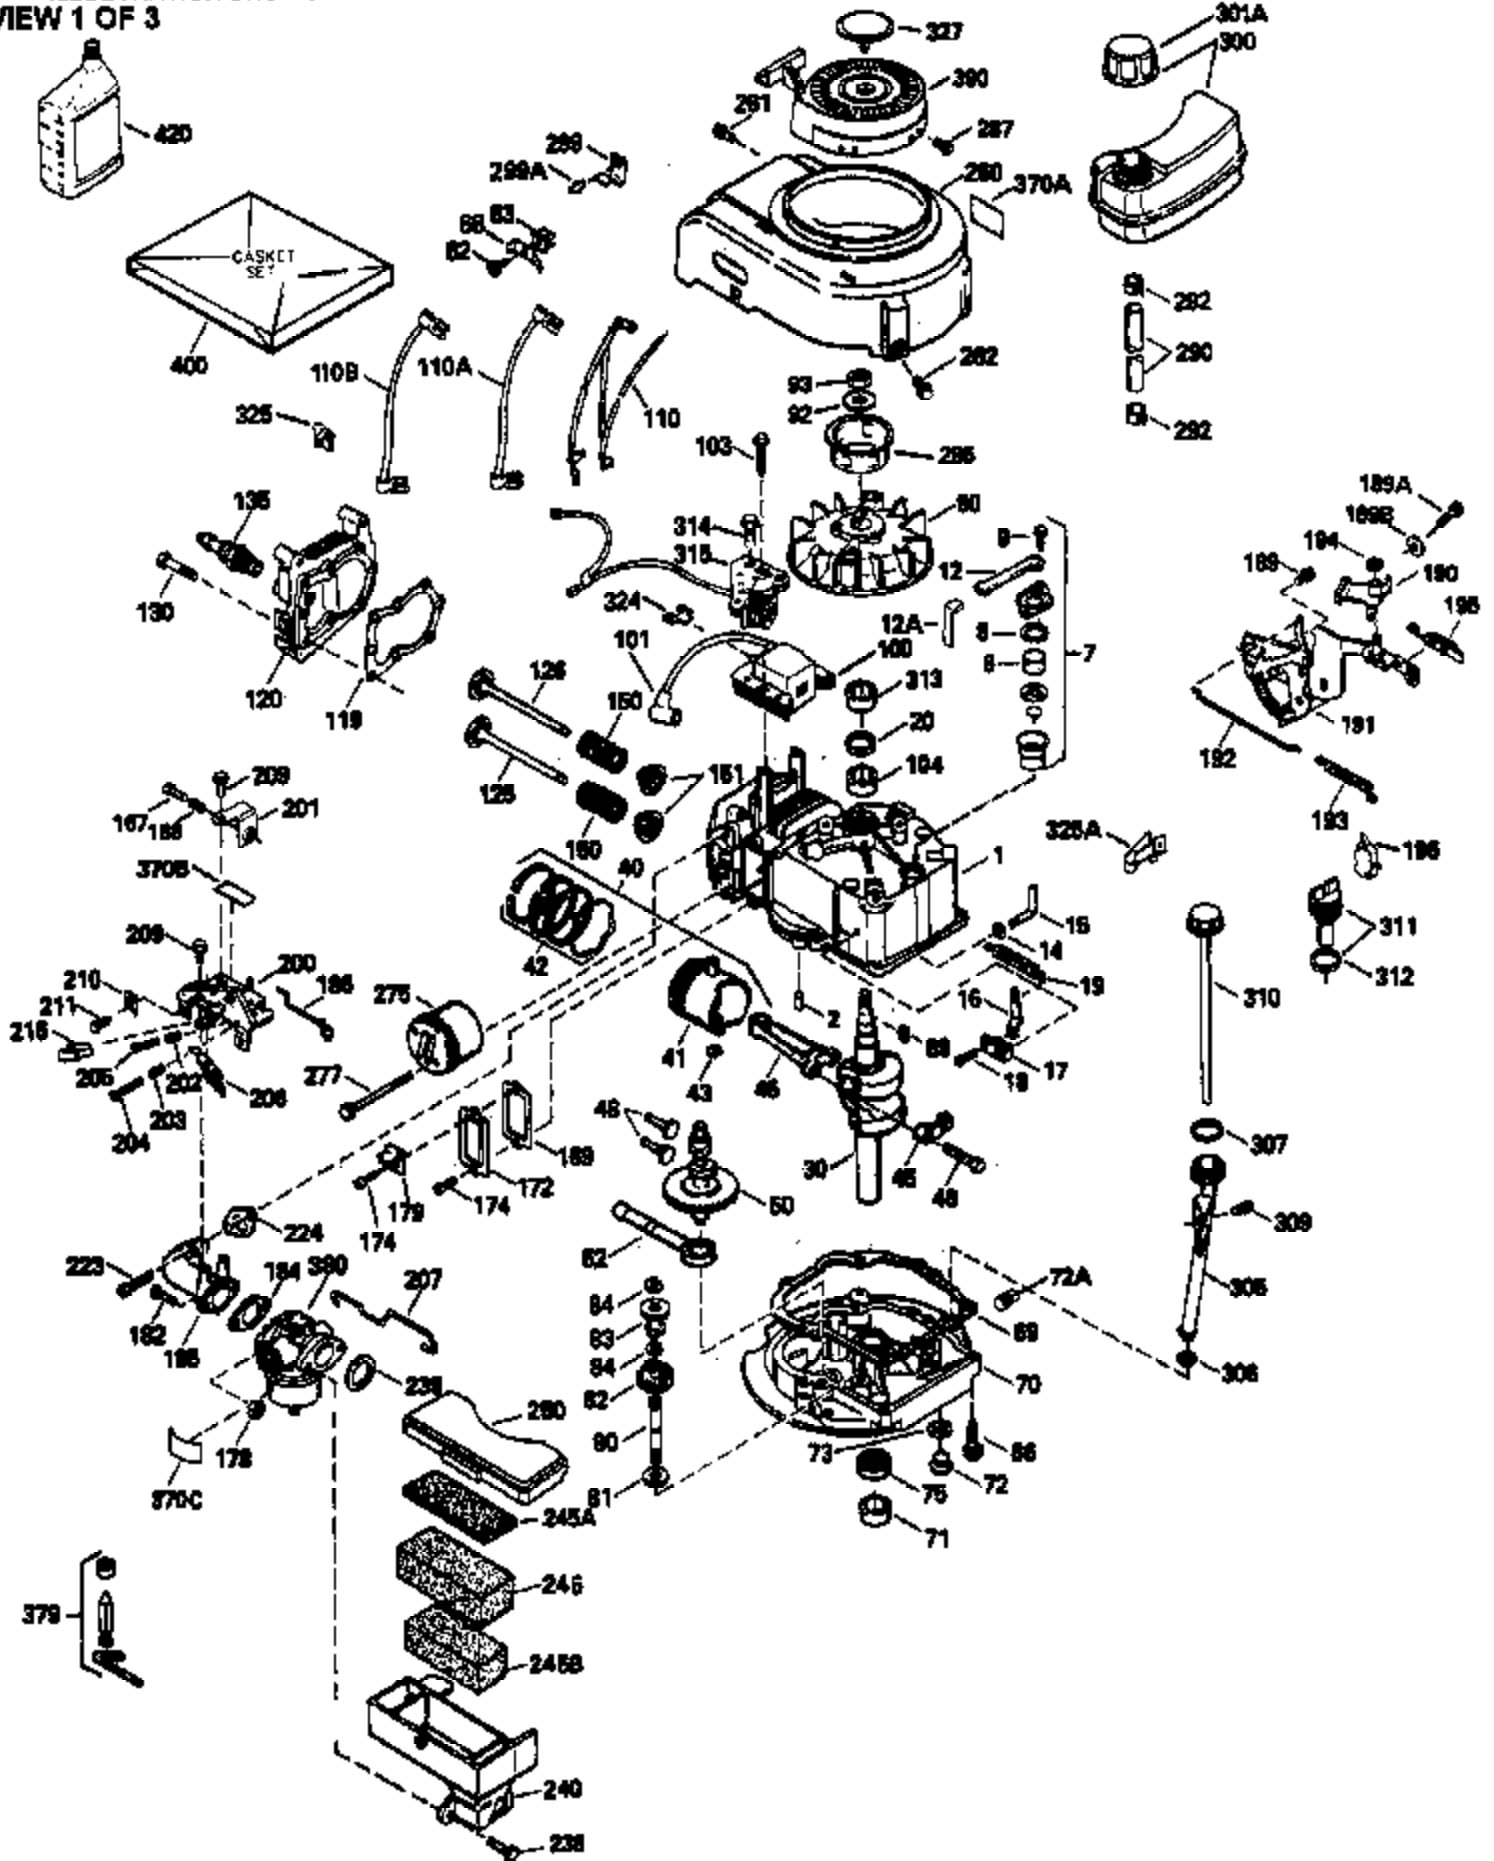

## Engine Parts List #1

Ref #	Part Number	Qty	Description
	1 35010	1	Cylinder (Incl. 2 & 20)
	2 26727	2	Dowel Pin
	6 33734	1	Breather Element
	7 34214A	1	Breather Ass'y. (Incl.6,8,9,12 & 12B)
	8 33735	1	* Breather Gasket
	9 30200	2	Screw, 10-24 x 9/16"
12B	34695	1	Breather Tube Elbow
	12 33886	1	Breather Tube
	14 28277	1	Washer
	15 30589	1	Governor Rod (Incl. 14)
	16 31383A	1	Governor Lever
	17 31335	1	Governor Lever Clamp
	18 650548	1	Screw, 8-32 x 5/16"
	19 31361	1	Extension Spring
	20 32600	1	Oil Seal
	30 35801	1	Crankshaft
	40 35544	1	Piston, Pin & Ring Set (Std.)
	40 35545	1	Piston, Pin & Ring Set (.010" OS)
	40 35546	1	Piston, Pin & Ring Set (.020" OS)
	41 35541	1	Piston & Pin Ass'y. (Std.) (Incl. 43)
	41 35542	1	Piston & Pin Ass'y. (.010" OS) (Incl. 43)
	41 35543	1	Piston & Pin Ass'y. (.020" OS) (Incl. 43)
	42 35547	1	Ring Set (Std.)
	42 35548	1	Ring Set (.010" OS)
	42 35549	1	Ring Set (.020" OS)
	43 20381	2	Piston Pin Retaining Ring
	45 32875	1	Connecting Rod Ass'y. (Incl. 46)
	46 32610A	2	Connecting Rod Bolt
	48 27241	2	Valve Lifter
	50 33148A	1	Camshaft
	52 29914	1	Oil Pump Ass'y.
	69 35261	1	* Mounting Flange Gasket
	70 34311C	1	Mounting Flange (Incl. 72, 75, & 80)
	72 30572	1	Oil Drain Plug
	73 28833	1	Drain Plug Gasket
	75 27897	1	Oil Seal
	80 30574	1	Governor Shaft
	81 30590A	1	Washer
	82 30591	1	Governor Gear Ass'y. (Incl. 81)
	83 30588A	1	Governor Spool
	84 29193	2	Retaining Ring
	86 650488	6	Screw, 1/4-20 x 1-1/4"
	89 611004	1	Flywheel Key
	90 611112	1	Flywheel
	92 650815	1	Belleville Washer
	93 650816	1	Flywheel Nut
	100 34443A	1	Solid State Ignition
	101 610118	1	Spark Plug Cover
	103 650814	2	Screw, Torx T-15, 10-24 x 1"
	110 34961	1	Ground Wire
	119 33015A	1	* Cylinder Head Gasket
	120 34342	1	Cylinder Head
	125 29313C	1	Exhaust Valve (Std.) (Incl. 151)
	125 29315C	1	Exhaust Valve (1/32" OS) (Incl. 151)
	126 29314B	1	Intake Valve (Std.) (Incl. 151)
	126 29315C	1	Intake Valve (1/32" OS) (Incl. 151)
	130 6021A	8	Screw, 5/16-18 x 1-1/2"
	135 35395	1	Resistor Spark Plug (RJ19LM)