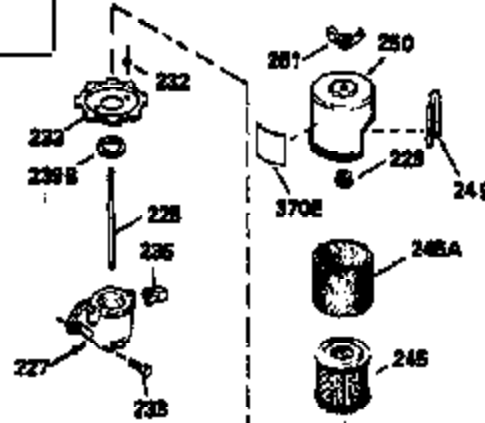

ILLUSTRATION SHOWS TYPICAL PARTS ONLY. ORDER BY PART NUMBER. PARTS NOT LISTED ARE SUPPLIED BY OEM.

VIEW 3 OF 3

Ref #	Part Number	Qty	Description
12B	34695	1	Breather Tube Elbow
19	31361	1	Extension Spring
69	35261	1	* Mounting Flange Gasket
182	6201	2	Screw, 1/4-28 x 7/8"
185	31384A	1	Intake Pipe (Incl. 224)
186	34358	1	Governor Link
223	650451	2	Screw, 1/4-20 x 1"
238	650932	2	Screw, 10-32 x 49/64"
239	34338	1	* Air Cleaner Gasket
239A	35066	1	Air Cleaner Filter
241	35797	1	Air Cleaner Collar
250	35065	1	Air Cleaner Cover
260	35393	1	Blower Housing
277	650795	2	Screw, 1/4-20 x 2-1/4"