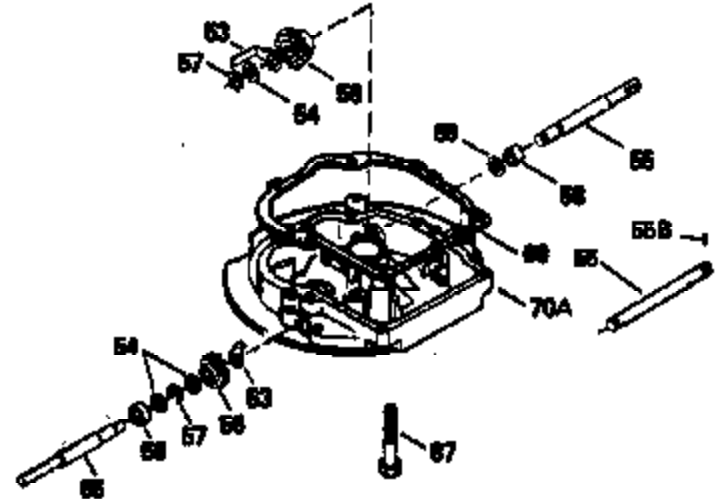

ILLUSTRATION SHOWS TYPICAL PARTS ONLY. ORDER BY PART NUMBER. PARTS NOT LISTED ARE SUPPLIED BY OEM.

VIEW 3 OF 3

Ref #	Part Number	Qty	Description
12B	34695	1	Breather Tube Elbow
19	31361	1	Extension Spring
69	35261	1	* Mounting Flange Gasket
182	6201	2	Screw, 1/4-28 x 7/8"
185	31384A	1	Intake Pipe (Incl. 224)
186	34358	1	Governor Link
223	650451	2	Screw, 1/4-20 x 1"
238	650932	2	Screw, 10-32 x 49/64"
239	34338	1	* Air Cleaner Gasket
239A	35066	1	Air Cleaner Filter
241	35797	1	Air Cleaner Collar
250	35065	1	Air Cleaner Cover
260	35393	1	Blower Housing
277	650795	2	Screw, 1/4-20 x 2-1/4"