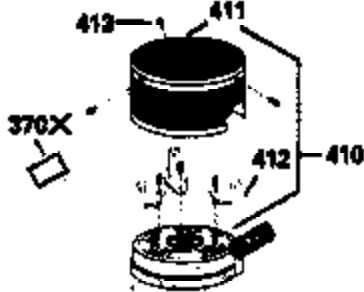

ILLUSTRATION SHOWS TYPICAL PARTS ONLY. ORDER BY PART NUMBER. PARTS NOT LISTED ARE SUPPLIED BY OEM.

VIEW 3 OF 3

Ref #	Part Number	Qty	Description
12B	34695	1	Breather Tube Elbow
19	31361	1	Extension Spring
69	35261	1	* Mounting Flange Gasket
182	6201	2	Screw, 1/4-28 x 7/8"
185	31384A	1	Intake Pipe (Incl. 224)
186	34358	1	Governor Link
223	650451	2	Screw, 1/4-20 x 1"
238	650932	2	Screw, 10-32 x 49/64"
239	34338	1	* Air Cleaner Gasket
239A	35066	1	Air Cleaner Filter
241	35797	1	Air Cleaner Collar
250	35065	1	Air Cleaner Cover
260	35393	1	Blower Housing
277	650795	2	Screw, 1/4-20 x 2-1/4"