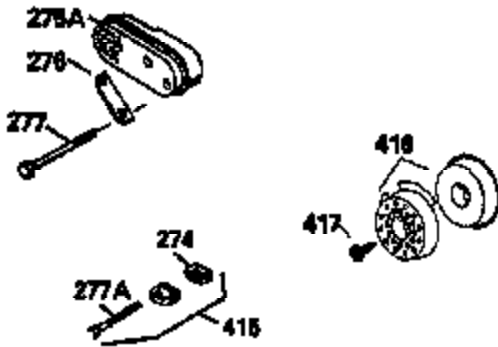

ILLUSTRATION SHOWS TYPICAL PARTS ONLY. ORDER BY PART NUMBER. PARTS NOT LISTED ARE SUPPLIED BY OEM.

VIEW 3 OF 3

Ref #	Part Number	Qty	Description
12B	34695	1	Breather Tube Elbow
19	31361	1	Extension Spring
69	35261	1	* Mounting Flange Gasket
182	6201	2	Screw, 1/4-28 x 7/8"
185	31384A	1	Intake Pipe (Incl. 224)
186	34358	1	Governor Link
223	650451	2	Screw, 1/4-20 x 1"
238	650932	2	Screw, 10-32 x 49/64"
239	34338	1	* Air Cleaner Gasket
239A	35066	1	Air Cleaner Filter
241	35797	1	Air Cleaner Collar
250	35065	1	Air Cleaner Cover
260	35393	1	Blower Housing
277	650795	2	Screw, 1/4-20 x 2-1/4"