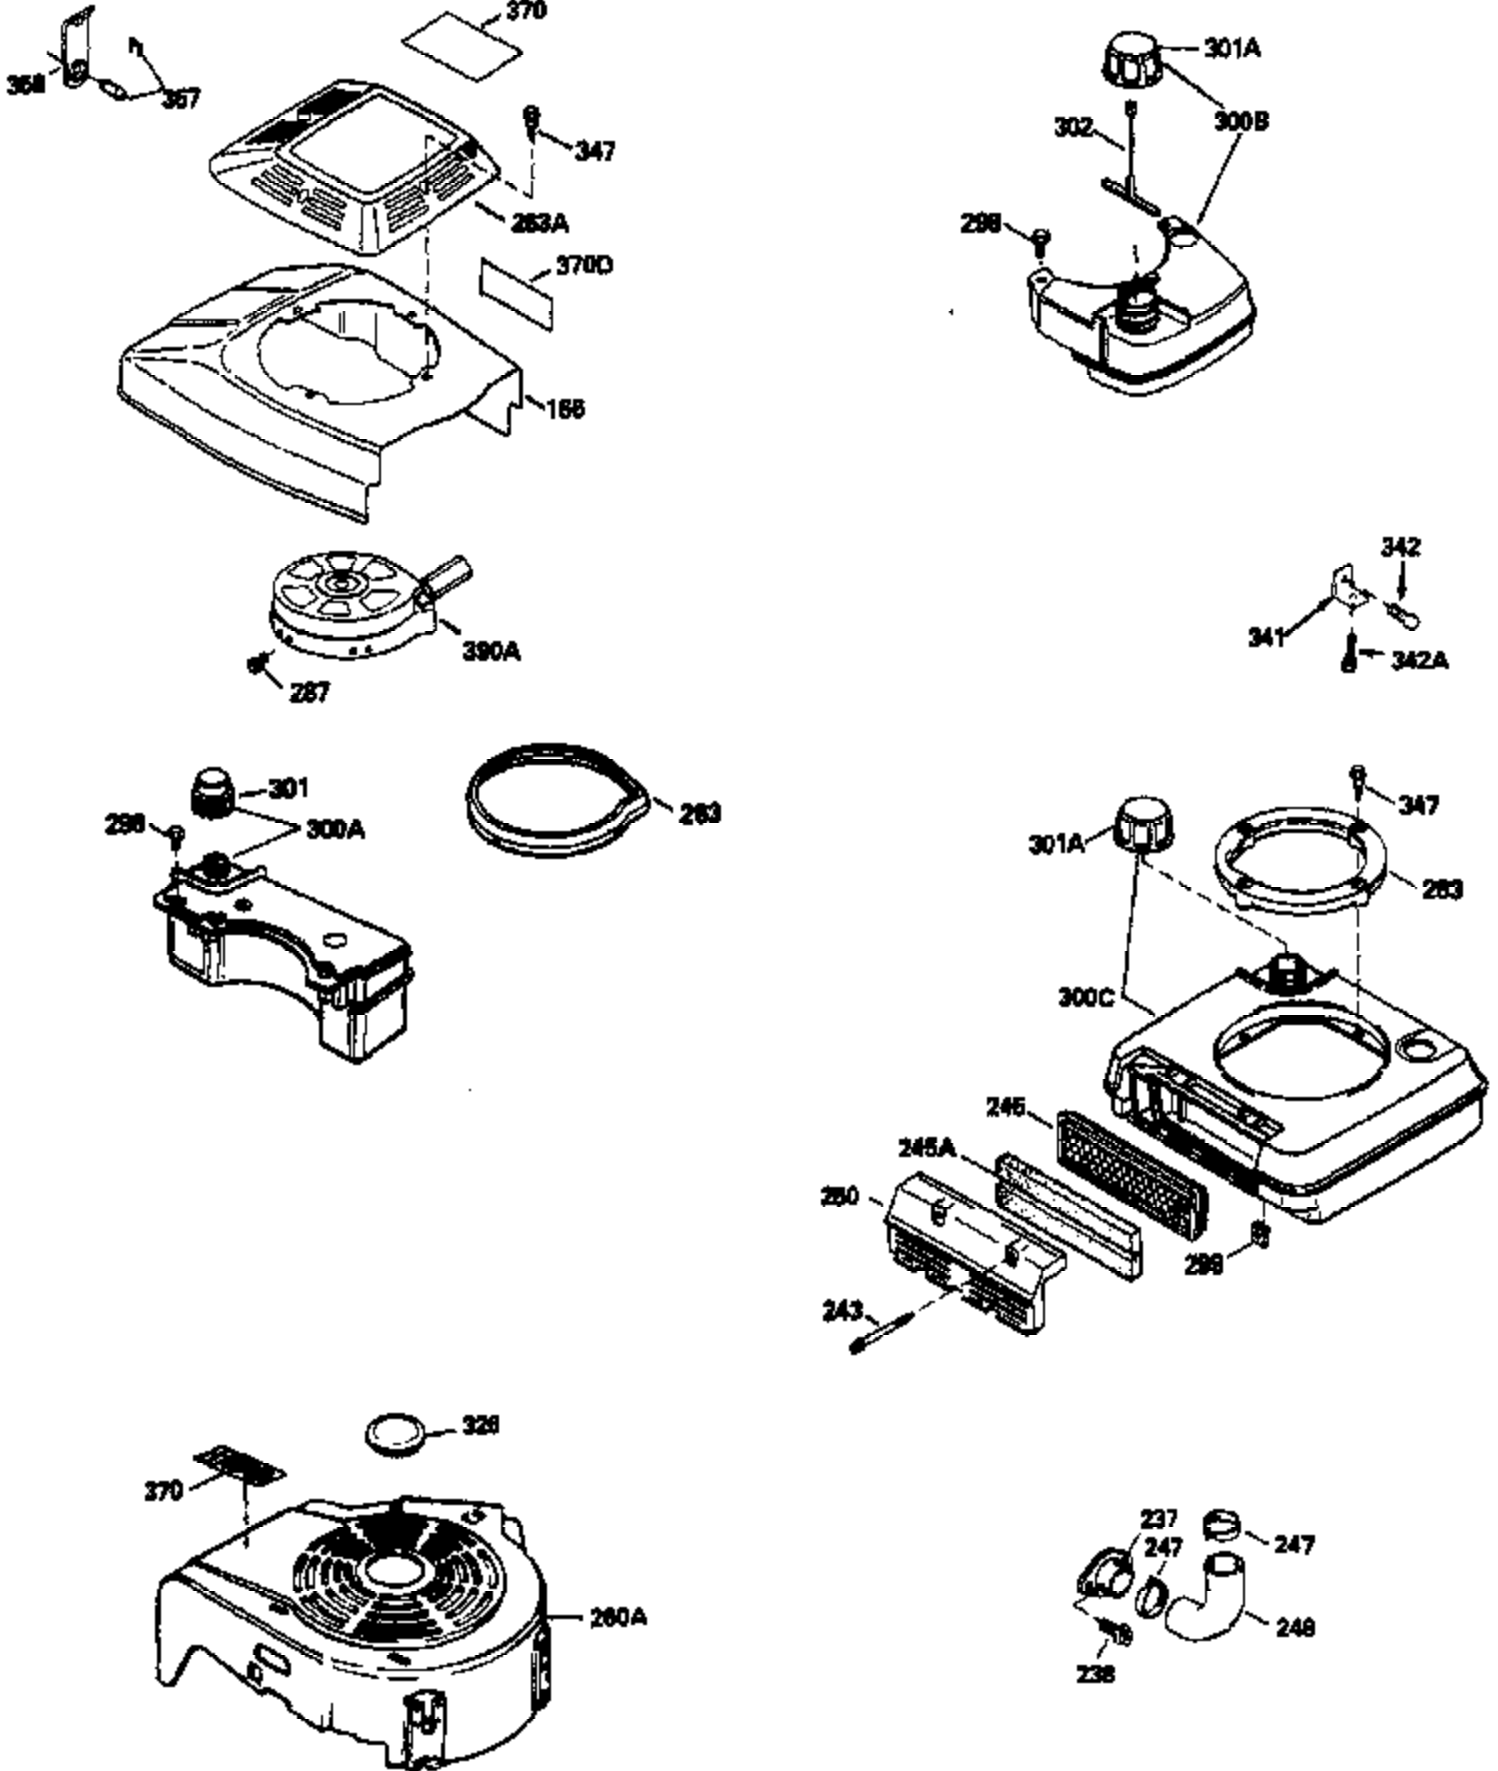

ILLUSTRATION SHOWS TYPICAL PARTS ONLY. ORDER BY PART NUMBER. PARTS NOT LISTED ARE SUPPLIED BY OEM.

VIEW 2 OF 3

Ref #	Part Number	Qty	Description
12B	34695	1	Breather Tube Elbow
238	650932	2	Screw, 10-32 x 49/64"
250	35065	1	Air Cleaner Cover
287	650884	2	Screw, 8-32 x 1/2"
298	28763	3	Screw, 10-32 x 35/64"
301	35355	1	Fuel Cap
357	34985	1	Starter Rope Retainer
370	35167	1	Instruction Decal