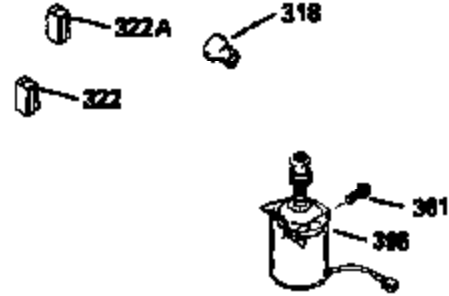

ILLUSTRATION SHOWS TYPICAL PARTS ONLY. ORDER BY PART NUMBER. PARTS NOT LISTED ARE SUPPLIED BY OEM.

VIEW 3 OF 3

Ref #	Part Number	Qty	Description
12B	34695	1	Breather Tube Elbow
19	31361	1	Extension Spring
69	35261	1	* Mounting Flange Gasket
182	6201	2	Screw, 1/4-28 x 7/8"
185	31384A	1	Intake Pipe (Incl. 224)
186	34358	1	Governor Link
223	650451	2	Screw, 1/4-20 x 1"
238	650932	2	Screw, 10-32 x 49/64"
239	34338	1	* Air Cleaner Gasket
239A	35066	1	Air Cleaner Filter
241	35797	1	Air Cleaner Collar
250	35065	1	Air Cleaner Cover
260	35393	1	Blower Housing
277	650795	2	Screw, 1/4-20 x 2-1/4"