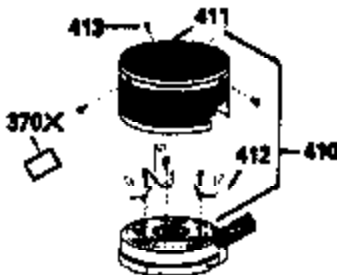

VIEW 3 OF 3

Ref #	Part Number	Qty	Description
12A	34695		Elbow, Breather tube
19	31361		Spring, Extension
69	35261		* Gasket, Mounting flange
118	730194		Rope Guide Kit (Use as required)
182	6201		Screw, 1/4-28 x 7/8"
185	31384A		Pipe, Intake (Incl. 224)
186	34337		Link, Governor spring
206	610973		Terminal (Use as required)
209	30200		Screw, 10-24 x 9/16"
223	650451		Screw, 1/4-20 x 1"
238	650932		Screw, 10-32 x 49/64"
239	34338		* Gasket, Air cleaner
241A	35797		Collar, Air cleaner
245A	35066		Filter, Air cleaner
246E	35435		Filter, Pre-air (Use as required)
250C	35065		Cover Assy., Air cleaner
260B	35478		Housing, Blower
274	26754A		* Gasket, Exhaust (Use as required)
277	650795		Screw, 1/4-20 x 2-1/4" (Use as required)
277	650774		Screw, 1/4-20 x 2-3/8" (Use as required)
277	792005		Screw, 1/4-20 x 2-1/2" (Use as required)
277A	30063		Screw, Torx T-30, 1/4-20 x 1/2" (Use as req.)
287B	650884		Screw, 8-32 x 1/2"
354	35025		Staple (Not used on all models)
370J	34870		Decal, Instruction (Optional)
370H	34387		Decal, Instruction (Optional)
390B	590621		Rewind Starter (Refer to Division 5, Section C, page 34 or Fiche 8A, Grid G-5 for breakdown)
410	730574		Debris Screen Kit(Incl.370H,411-413)(Opt.)
411	35596		Screen, Debris (Optional)
412	35597		Bracket, Debris screen (Optional)
413	650910		Screw, 8-32 x 1/4 (Optional)
415	730162		Muffler Adapter Kit(Incl.274,277)(Use as req)
425	730571		Starter Muff Kit (Incl.370J,426,427)(Opt.)
426	32203		Starter Air Cleaner (Optional)
427	32204		Starter Air Cleaner Bracket (Optional)
436	611006		Stator Plate Ass'y.(Incl.377,378,437, 442-448)
437	30551		Spring, Breaker box cover
438	610947		Cover, Dust
439	610955		Gasket, Stator cover
440	30992		Cam, Breaker
442	610385		Washer
443	610408		Nut, 8-32
444	29181		Breaker Fastening Screw & Washer
445	610593		Condenser Fastening Screw
446	33356		Terminal, Ground