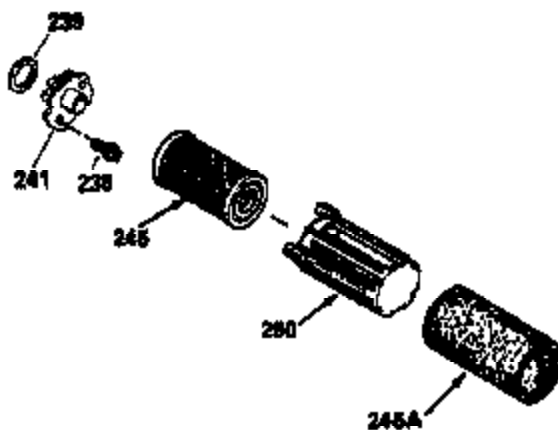

VIEW 3 OF 3

Ref #	Part Number	Qty	Description
12A	34695		Elbow, Breather tube
19	31361		Spring, Extension
69	35261		* Gasket, Mounting flange
118	730194		Rope Guide Kit (Use as required)
182	6201		Screw, 1/4-28 x 7/8"
185	31384A		Pipe, Intake (Incl. 224)
186	34337		Link, Governor spring
206	610973		Terminal (Use as required)
209	30200		Screw, 10-24 x 9/16"
223	650451		Screw, 1/4-20 x 1"
238	650932		Screw, 10-32 x 49/64"
239	34338		* Gasket, Air cleaner
241A	35797		Collar, Air cleaner
245A	35066		Filter, Air cleaner
246E	35435		Filter, Pre-air (Use as required)
250C	35065		Cover Assy., Air cleaner
260B	35478		Housing, Blower
274	26754A		* Gasket, Exhaust (Use as required)
277	650795		Screw, 1/4-20 x 2-1/4" (Use as required)
277	650774		Screw, 1/4-20 x 2-3/8" (Use as required)
277	792005		Screw, 1/4-20 x 2-1/2" (Use as required)
277A	30063		Screw, Torx T-30, 1/4-20 x 1/2" (Use as req.)
287B	650884		Screw, 8-32 x 1/2"
354	35025		Staple (Not used on all models)
370J	34870		Decal, Instruction (Optional)
370H	34387		Decal, Instruction (Optional)
390B	590621		Rewind Starter (Refer to Division 5, Section C, page 34 or Fiche 8A, Grid G-5 for breakdown)
410	730574		Debris Screen Kit(Incl.370H,411-413)(Opt.)
411	35596		Screen, Debris (Optional)
412	35597		Bracket, Debris screen (Optional)
413	650910		Screw, 8-32 x 1/4 (Optional)
415	730162		Muffler Adapter Kit(Incl.274,277)(Use as req)
425	730571		Starter Muff Kit (Incl.370J,426,427)(Opt.)
426	32203		Starter Air Cleaner (Optional)
427	32204		Starter Air Cleaner Bracket (Optional)
436	611006		Stator Plate Ass'y.(Incl.377,378,437, 442-448)
437	30551		Spring, Breaker box cover
438	610947		Cover, Dust
439	610955		Gasket, Stator cover
440	30992		Cam, Breaker
442	610385		Washer
443	610408		Nut, 8-32
444	29181		Breaker Fastening Screw & Washer
445	610593		Condenser Fastening Screw
446	33356		Terminal, Ground