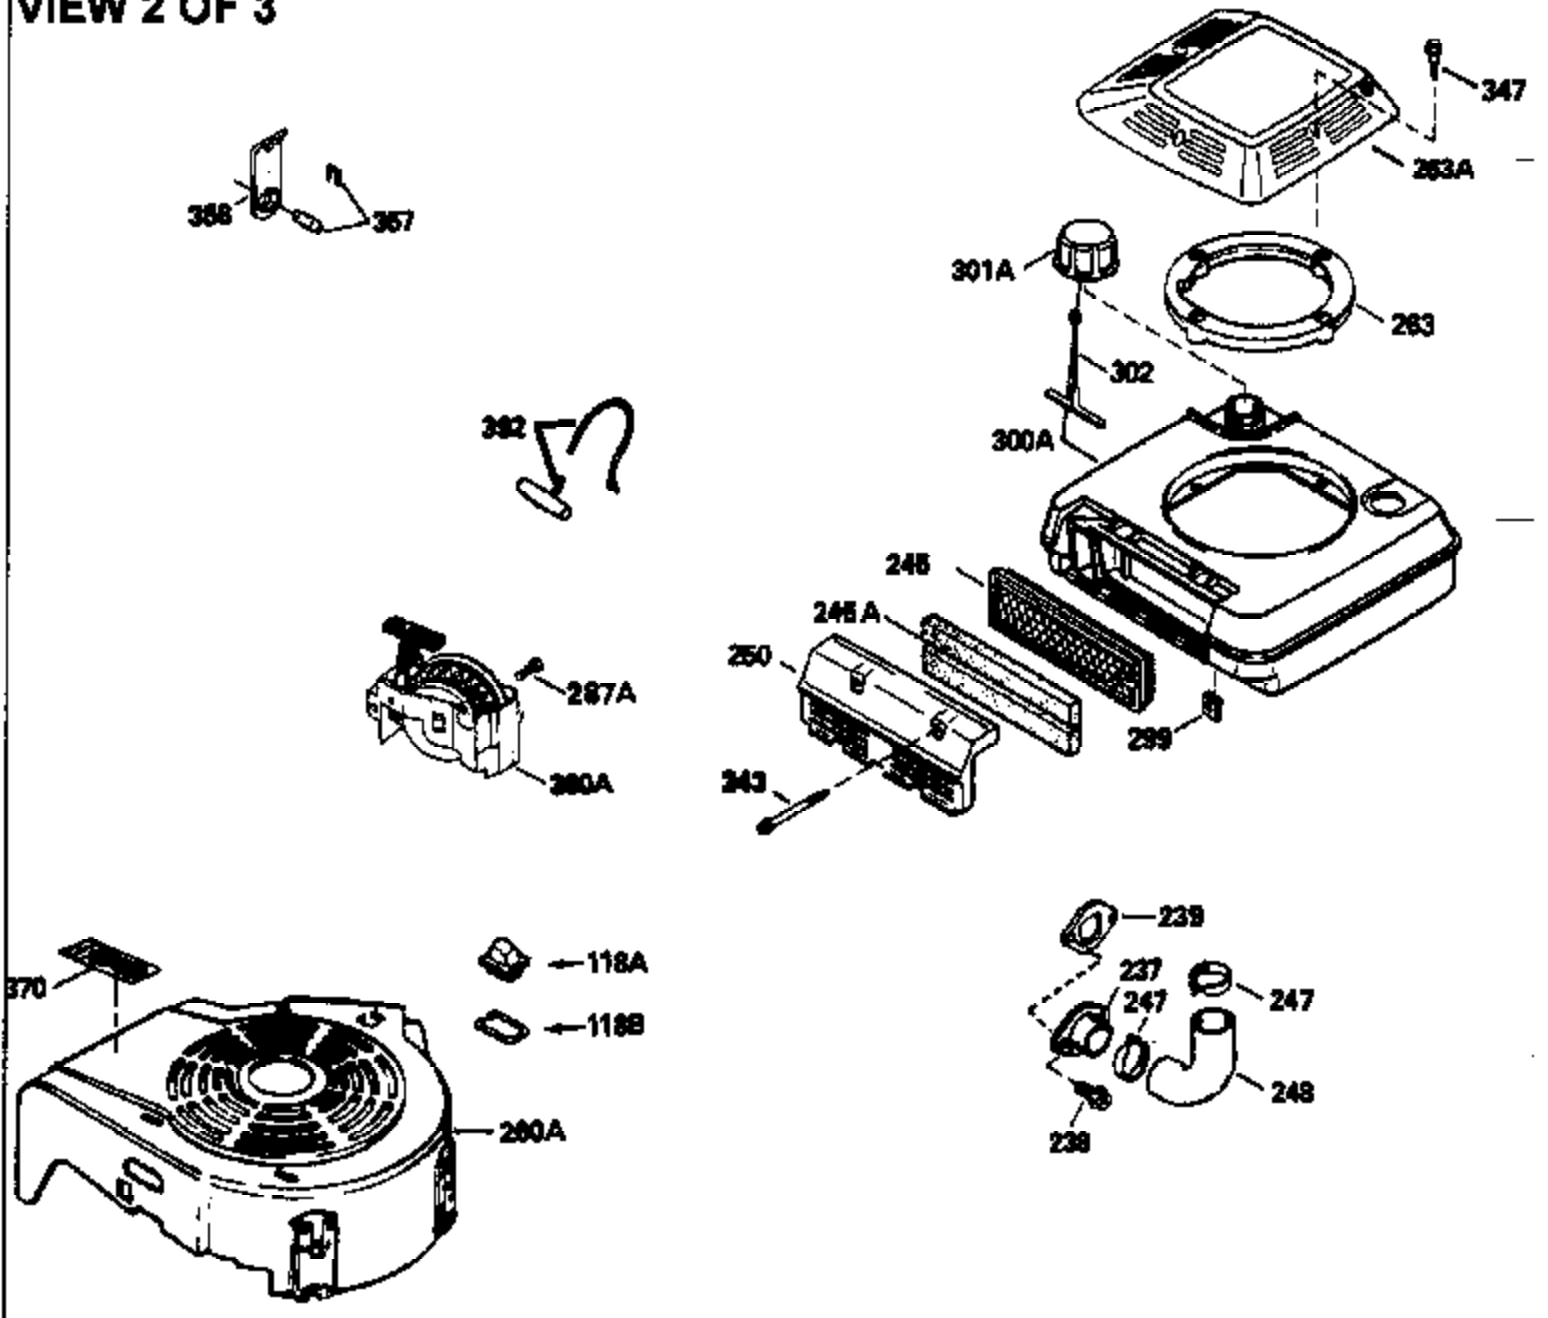

VIEW 2 OF 3

Ref #	Part Number	Qty	Description
12A	34695		Elbow, Breather tube
118	730194		Rope Guide Kit (Use as required)
238	650932		Screw, 10-32 x 49/64"
239	34338		* Gasket, Air cleaner
241A	35797		Collar, Air cleaner
245A	35066		Filter, Air cleaner
246E	35435		Filter, Pre-air (Use as required)
250C	35065		Cover Assy., Air cleaner
260B	35492		Housing, Blower
287A	650735		Screw, 10-24 x 3/8" (Use as required)
287A			Pop Rivet (3/16" Dia.) (Purchase locally)
287B	650884		Screw, 8-32 x 1/2"
299	35728		Clamp, Fuel line
299A			Pop Rivet (Can be purchased locally)
354	35025		Staple (Not used on all models)
357	34985		Rope Stop & Staple Assy. (Incl. 354)
370H	34387		Decal, Instruction (Optional)
370J	34870		Decal, Instruction (Optional)
390B	590621		Rewind Starter (Refer to Division 5, Section C, page 34 or Fiche 8A, Grid G-5 for breakdown)
425	730571		Starter Muff Kit (Incl.370J,426,427)(Opt.)
426	32203		Starter Air Cleaner (Optional)
427	32204		Starter Air Cleaner Bracket (Optional)
436	611006		Stator Plate Ass'y.(Incl.377,378,437, 442-448)
437	30551		Spring, Breaker box cover
438	610947		Cover, Dust
439	610955		Gasket, Stator cover
440	30992		Cam, Breaker
442	610385		Washer
443	610408		Nut, 8-32
444	29181		Breaker Fastening Screw & Washer
445	610593		Condenser Fastening Screw
446	33356		Terminal, Ground