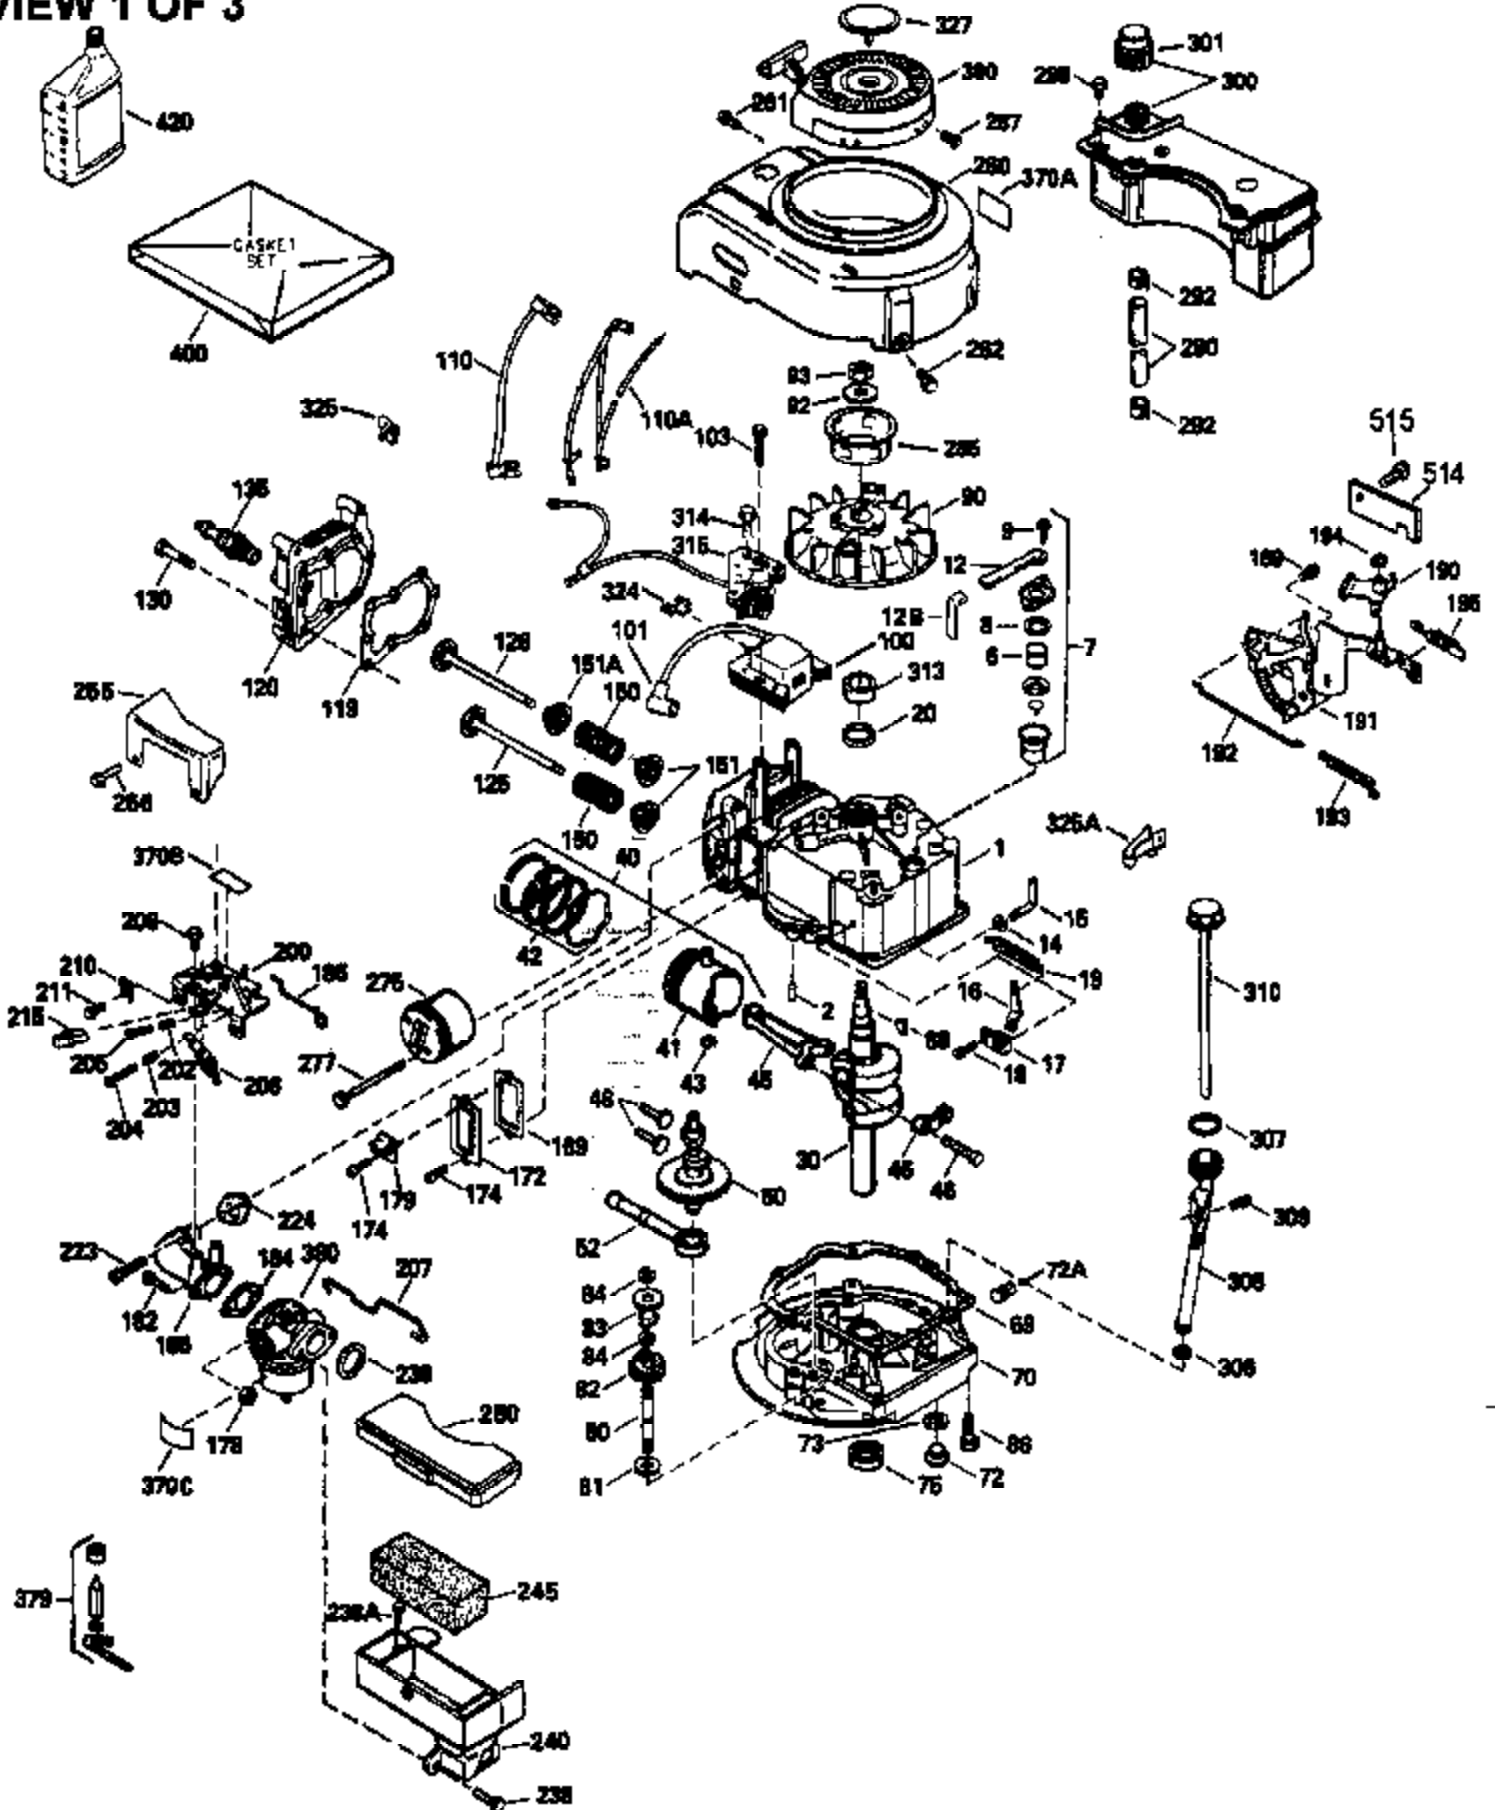

VIEW 1 OF 3

Ref #	Part Number	Qty	Description
1	35010		Cylinder (Incl. 2 & 20)(2-5/8" Bore)
2	26727		Pin, Dowel
6	33734		Element, Breather
7	34214A		Breather Ass'y. (Incl. 6, 8, 9, 12 , & 12A)
8	33735		* Gasket, Breather
9	30200		Screw, 10-24 x 9/16"
12A	34695		Elbow, Breather tube
12	33886		Tube, Breather
14	28277		Washer, Flat
15	31513		Rod, Governor
16	32651		Lever, Governor
17	31335		Clamp, Governor lever
18	650548		Screw, 8-32 x 5/16"
19	31361		Spring, Extension
20	32600		Seal, Oil
30	34470B		Crankshaft
40	35544		Piston, Pin & Ring Set (Std.) (2-5/8" Bore)
40	35545		Piston, Pin & Ring Set (.010" OS)
40	35546		Piston, Pin & Ring Set (.020" OS)
41	35541		Piston & Pin Ass'y. (Incl. 43)(Std.) (2-5/8")
41	35542		Piston & Pin Ass'y. (Incl. 43) (.010" OS)
41	35543		Piston & Pin Ass'y. (Incl. 43) (.020" OS)
42	35547		Ring Set (Std.) (2-5/8" Bore)
42	35548		Ring Set (.010" OS)
42	35549		Ring Set (.020" OS)
43	20381		Ring, Piston pin retaining
45	32875		Rod Assy., Connecting (Incl. 46)
46	32610A		Bolt, Connecting rod
48	27241		Lifter, Valve
50	33148A		Camshaft
52	29914		Oil Pump Assy.
69	35261		* Gasket, Mounting flange
72	30572		Plug, Oil drain (Incl. 73)
73	28833		* Drain Plug Gasket (Not req. W/plastic plug)
75	26208		Seal, Oil
80	30574		Shaft, Governor
81	30590A		Washer, Flat
82	30591		Gear Assy., Governor (Incl. 81)
83	30588A		Spool, Governor
84	29193		Ring, Retaining
86	650488		Screw, 1/4-20 x 1-1/4"
89	611004		Flywheel Key
90	611112		Flywheel
92	650815		Washer, Belleville
93	650816		Nut, Flywheel
100	34443A		Solid State Ignition
100	730207		Magneto-to-Solid State Conv. Kit (Includes solid state module, solid state flywheel key, and instructions.) (Use as required on external ignition engines only.)
101	610118		Cover, Spark plug (Use as required)
103	650814		Screw, Torx T-15, 10-24 x 1"
110	34961		Ground Wire
118	730194		Rope Guide Kit (Use as required)
119	33015A		* Gasket, Head
120	34342		Head, Cylinder
125	29314B		Intake Valve (Std.) (Incl. 151) (Conventional Ports)
125	29315C		Intake Valve (1/32" OS) (Incl. 151) (Conventional Ports)