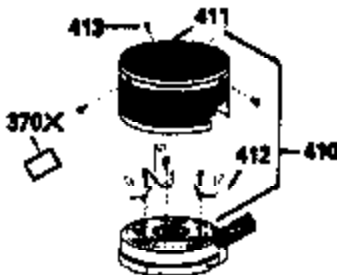

VIEW 3 OF 3

Ref #	Part Number	Qty	Description
12A	34695		Elbow, Breather tube
19	31361		Spring, Extension
53	31745		Washer, Tang
54	31787		Washer, Flat
55	35667		Shaft, P.T.O.
56	31746		Gear, Worm, Left-hand helix
57	31749		Ring, Retaining
58	31744		Seal, Oil
59	31747		Washer, Flat
69	35261		* Gasket, Mounting flange
70A	33521D		Flange Ass'y. (Incl. 58,72,A,73,75,80 & 311)
87	650492		Screw, 1/4-20 x 2-1/4"
118	730194		Rope Guide Kit (Use as required)
182	6201		Screw, 1/4-28 x 7/8"
185	31384A		Pipe, Intake (Incl. 224)
186	34337		Link, Governor spring
206	610973		Terminal (Use as required)
209	30200		Screw, 10-24 x 9/16"
223	650451		Screw, 1/4-20 x 1"
238	650932		Screw, 10-32 x 49/64"
239	34338		* Gasket, Air cleaner
241A	35797		Collar, Air cleaner
245A	35066		Filter, Air cleaner
246E	35435		Filter, Pre-air (Use as required)
250C	35065		Cover Assy., Air cleaner
260B	35478		Housing, Blower
274	26754A		* Gasket, Exhaust (Use as required)
277A	30063		Screw, Torx T-30, 1/4-20 x 1/2" (Use as req.)
277	650795		Screw, 1/4-20 x 2-1/4" (Use as required)
277	650774		Screw, 1/4-20 x 2-3/8" (Use as required)
277	792005		Screw, 1/4-20 x 2-1/2" (Use as required)
287B	650884		Screw, 8-32 x 1/2"
354	35025		Staple (Not used on all models)
370H	34387		Decal, Instruction (Optional)
370J	34870		Decal, Instruction (Optional)
390B	590621		Rewind Starter (Refer to Division 5, Section C, page 34 or Fiche 8A, Grid G-5 for breakdown)
410	730574		Debris Screen Kit(Incl.370H,411-413)(Opt.)
411	35596		Screen, Debris (Optional)
412	35597		Bracket, Debris screen (Optional)
413	650910		Screw, 8-32 x 1/4 (Optional)
415	730162		Muffler Adapter Kit(Incl.274,277)(Use as req)
425	730571		Starter Muff Kit (Incl.370J,426,427)(Opt.)
426	32203		Starter Air Cleaner (Optional)
427	32204		Starter Air Cleaner Bracket (Optional)
436	611006		Stator Plate Ass'y.(Incl.377,378,437, 442-448)
437	30551		Spring, Breaker box cover
438	610947		Cover, Dust
439	610955		Gasket, Stator cover
440	30992		Cam, Breaker
442	610385		Washer
443	610408		Nut, 8-32
444	29181		Breaker Fastening Screw & Washer
445	610593		Condenser Fastening Screw
446	33356		Terminal, Ground