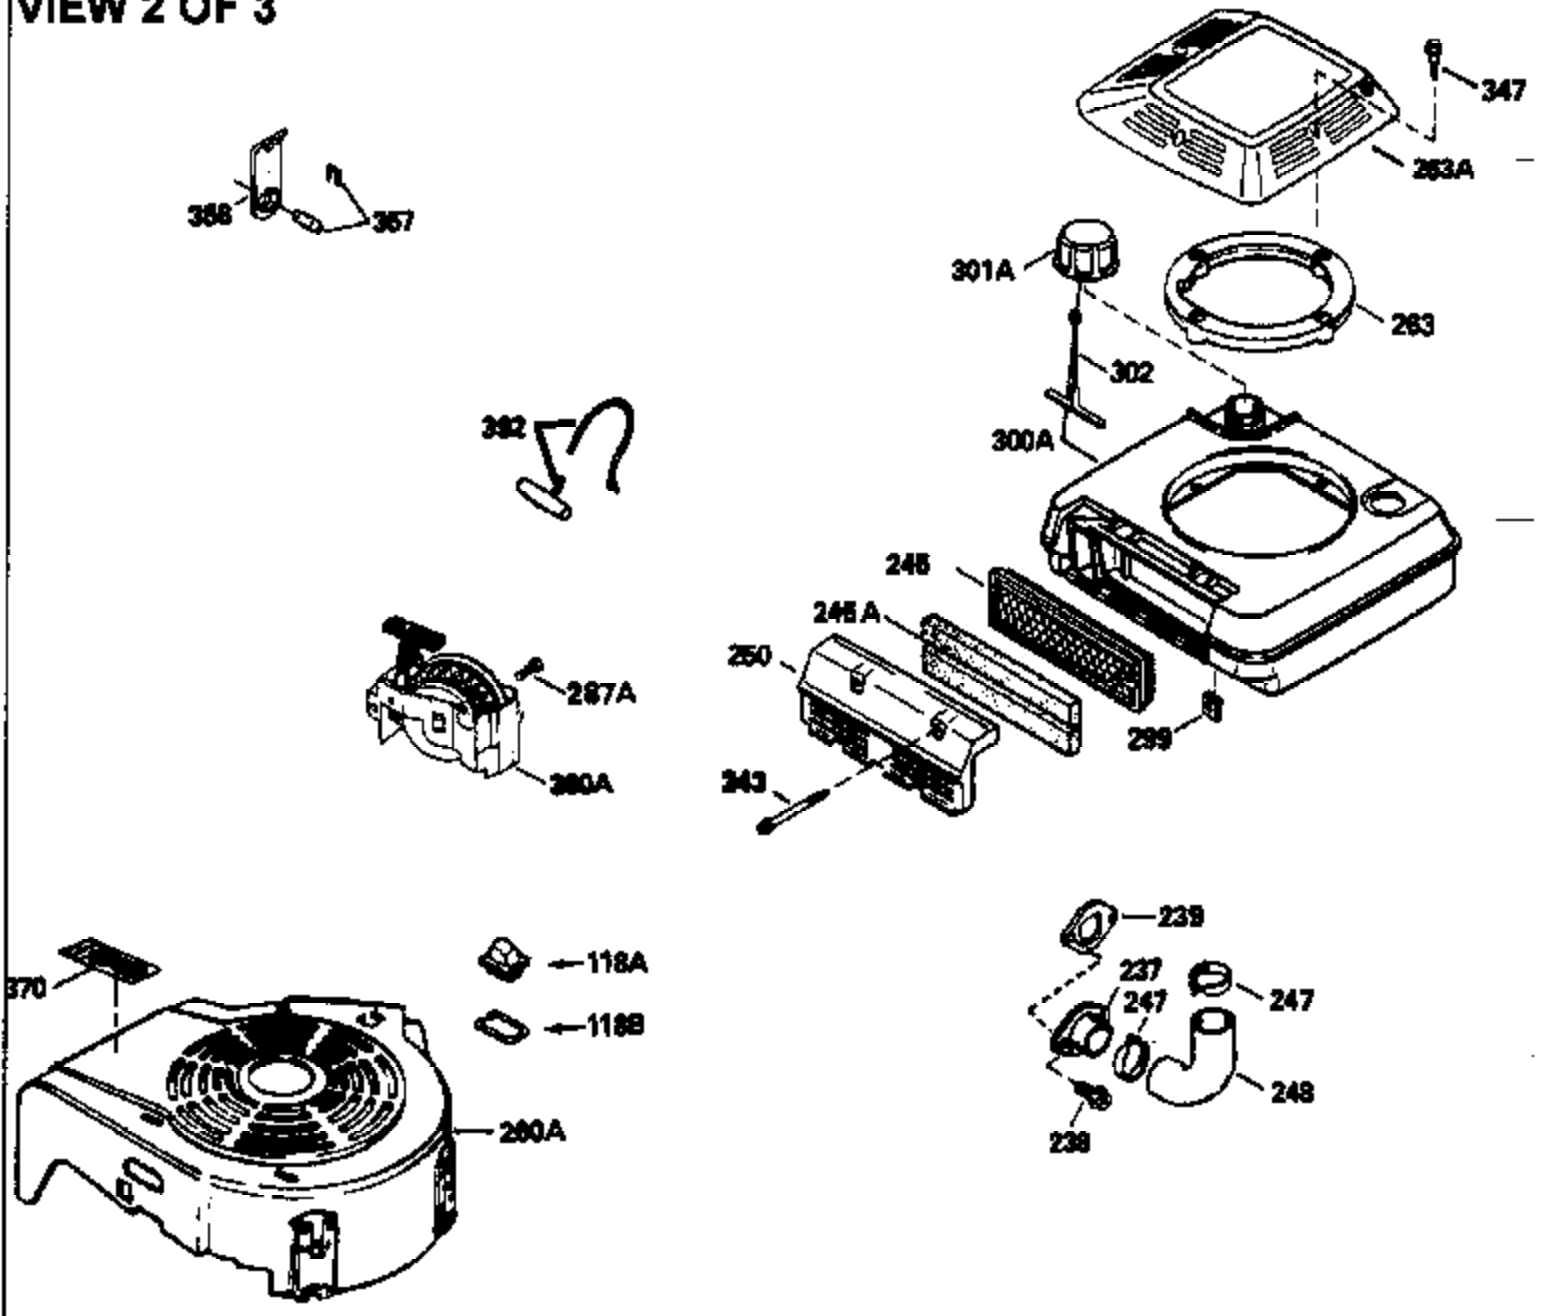

VIEW 2 OF 3

Ref #	Part Number	Qty	Description
12A	34695		Elbow, Breather tube
118	730194		Rope Guide Kit (Use as required)
238	650932		Screw, 10-32 x 49/64"
239	34338		* Gasket, Air cleaner
241A	35797		Collar, Air cleaner
245A	35066		Filter, Air cleaner
246E	35435		Filter, Pre-air (Use as required)
250C	35065		Cover Assy., Air cleaner
260B	35478		Housing, Blower
287B	650884		Screw, 8-32 x 1/2"
287A	650735		Screw, 10-24 x 3/8" (Use as required)
287A			Pop Rivet (3/16" Dia.) (Purchase locally)
301A	35355		Fuel Cap (Use as required)
354	35025		Staple (Not used on all models)
357	34985		Rope Stop & Staple Assy. (Incl. 354)
358	35168		Bracket Assy., Rope guide
370J	34870		Decal, Instruction (Optional)
370H	34387		Decal, Instruction (Optional)
390B	590621		Rewind Starter (Refer to Division 5, Section C, page 34 or Fiche 8A, Grid G-5 for breakdown)
425	730571		Starter Muff Kit (Incl.370J,426,427)(Opt.)
426	32203		Starter Air Cleaner (Optional)
427	32204		Starter Air Cleaner Bracket (Optional)
436	611006		Stator Plate Ass'y.(Incl.377,378,437, 442-448)
437	30551		Spring, Breaker box cover
438	610947		Cover, Dust
439	610955		Gasket, Stator cover
440	30992		Cam, Breaker
442	610385		Washer
443	610408		Nut, 8-32
444	29181		Breaker Fastening Screw & Washer
445	610593		Condenser Fastening Screw
446	33356		Terminal, Ground