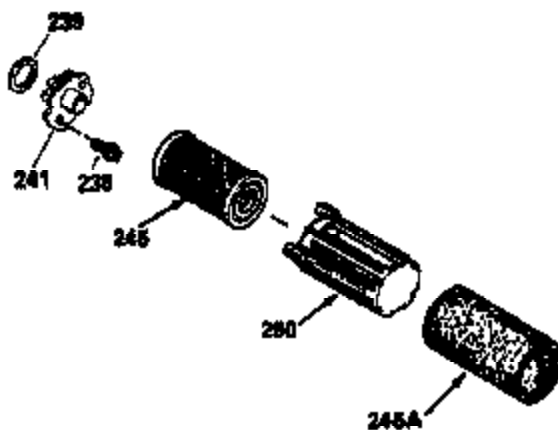

VIEW 3 OF 3

Ref #	Part Number	Qty	Description
12A	34695		Elbow, Breather tube
19	31361		Spring, Extension
53	31745		Washer, Tang
54	31787		Washer, Flat
55	35667		Shaft, P.T.O.
56	31746		Gear, Worm, Left-hand helix
57	31749		Ring, Retaining
58	31744		Seal, Oil
59	31747		Washer, Flat
69	35261		* Gasket, Mounting flange
70A	33521D		Flange Ass'y. (Incl. 58,72,A,73,75,80 & 311)
87	650492		Screw, 1/4-20 x 2-1/4"
118	730194		Rope Guide Kit (Use as required)
182	6201		Screw, 1/4-28 x 7/8"
185	31384A		Pipe, Intake (Incl. 224)
186	34337		Link, Governor spring
206	610973		Terminal (Use as required)
209	30200		Screw, 10-24 x 9/16"
223	650451		Screw, 1/4-20 x 1"
238	650932		Screw, 10-32 x 49/64"
239	34338		* Gasket, Air cleaner
241A	35797		Collar, Air cleaner
245A	35066		Filter, Air cleaner
246E	35435		Filter, Pre-air (Use as required)
250C	35065		Cover Assy., Air cleaner
260B	35478		Housing, Blower
274	26754A		* Gasket, Exhaust (Use as required)
277A	30063		Screw, Torx T-30, 1/4-20 x 1/2" (Use as req.)
277	650795		Screw, 1/4-20 x 2-1/4" (Use as required)
277	650774		Screw, 1/4-20 x 2-3/8" (Use as required)
277	792005		Screw, 1/4-20 x 2-1/2" (Use as required)
287B	650884		Screw, 8-32 x 1/2"
354	35025		Staple (Not used on all models)
370H	34387		Decal, Instruction (Optional)
370J	34870		Decal, Instruction (Optional)
390B	590621		Rewind Starter (Refer to Division 5, Section C, page 34 or Fiche 8A, Grid G-5 for breakdown)
410	730574		Debris Screen Kit(Incl.370H,411-413)(Opt.)
411	35596		Screen, Debris (Optional)
412	35597		Bracket, Debris screen (Optional)
413	650910		Screw, 8-32 x 1/4 (Optional)
415	730162		Muffler Adapter Kit(Incl.274,277)(Use as req)
425	730571		Starter Muff Kit (Incl.370J,426,427)(Opt.)
426	32203		Starter Air Cleaner (Optional)
427	32204		Starter Air Cleaner Bracket (Optional)
436	611006		Stator Plate Ass'y.(Incl.377,378,437, 442-448)
437	30551		Spring, Breaker box cover
438	610947		Cover, Dust
439	610955		Gasket, Stator cover
440	30992		Cam, Breaker
442	610385		Washer
443	610408		Nut, 8-32
444	29181		Breaker Fastening Screw & Washer
445	610593		Condenser Fastening Screw
446	33356		Terminal, Ground