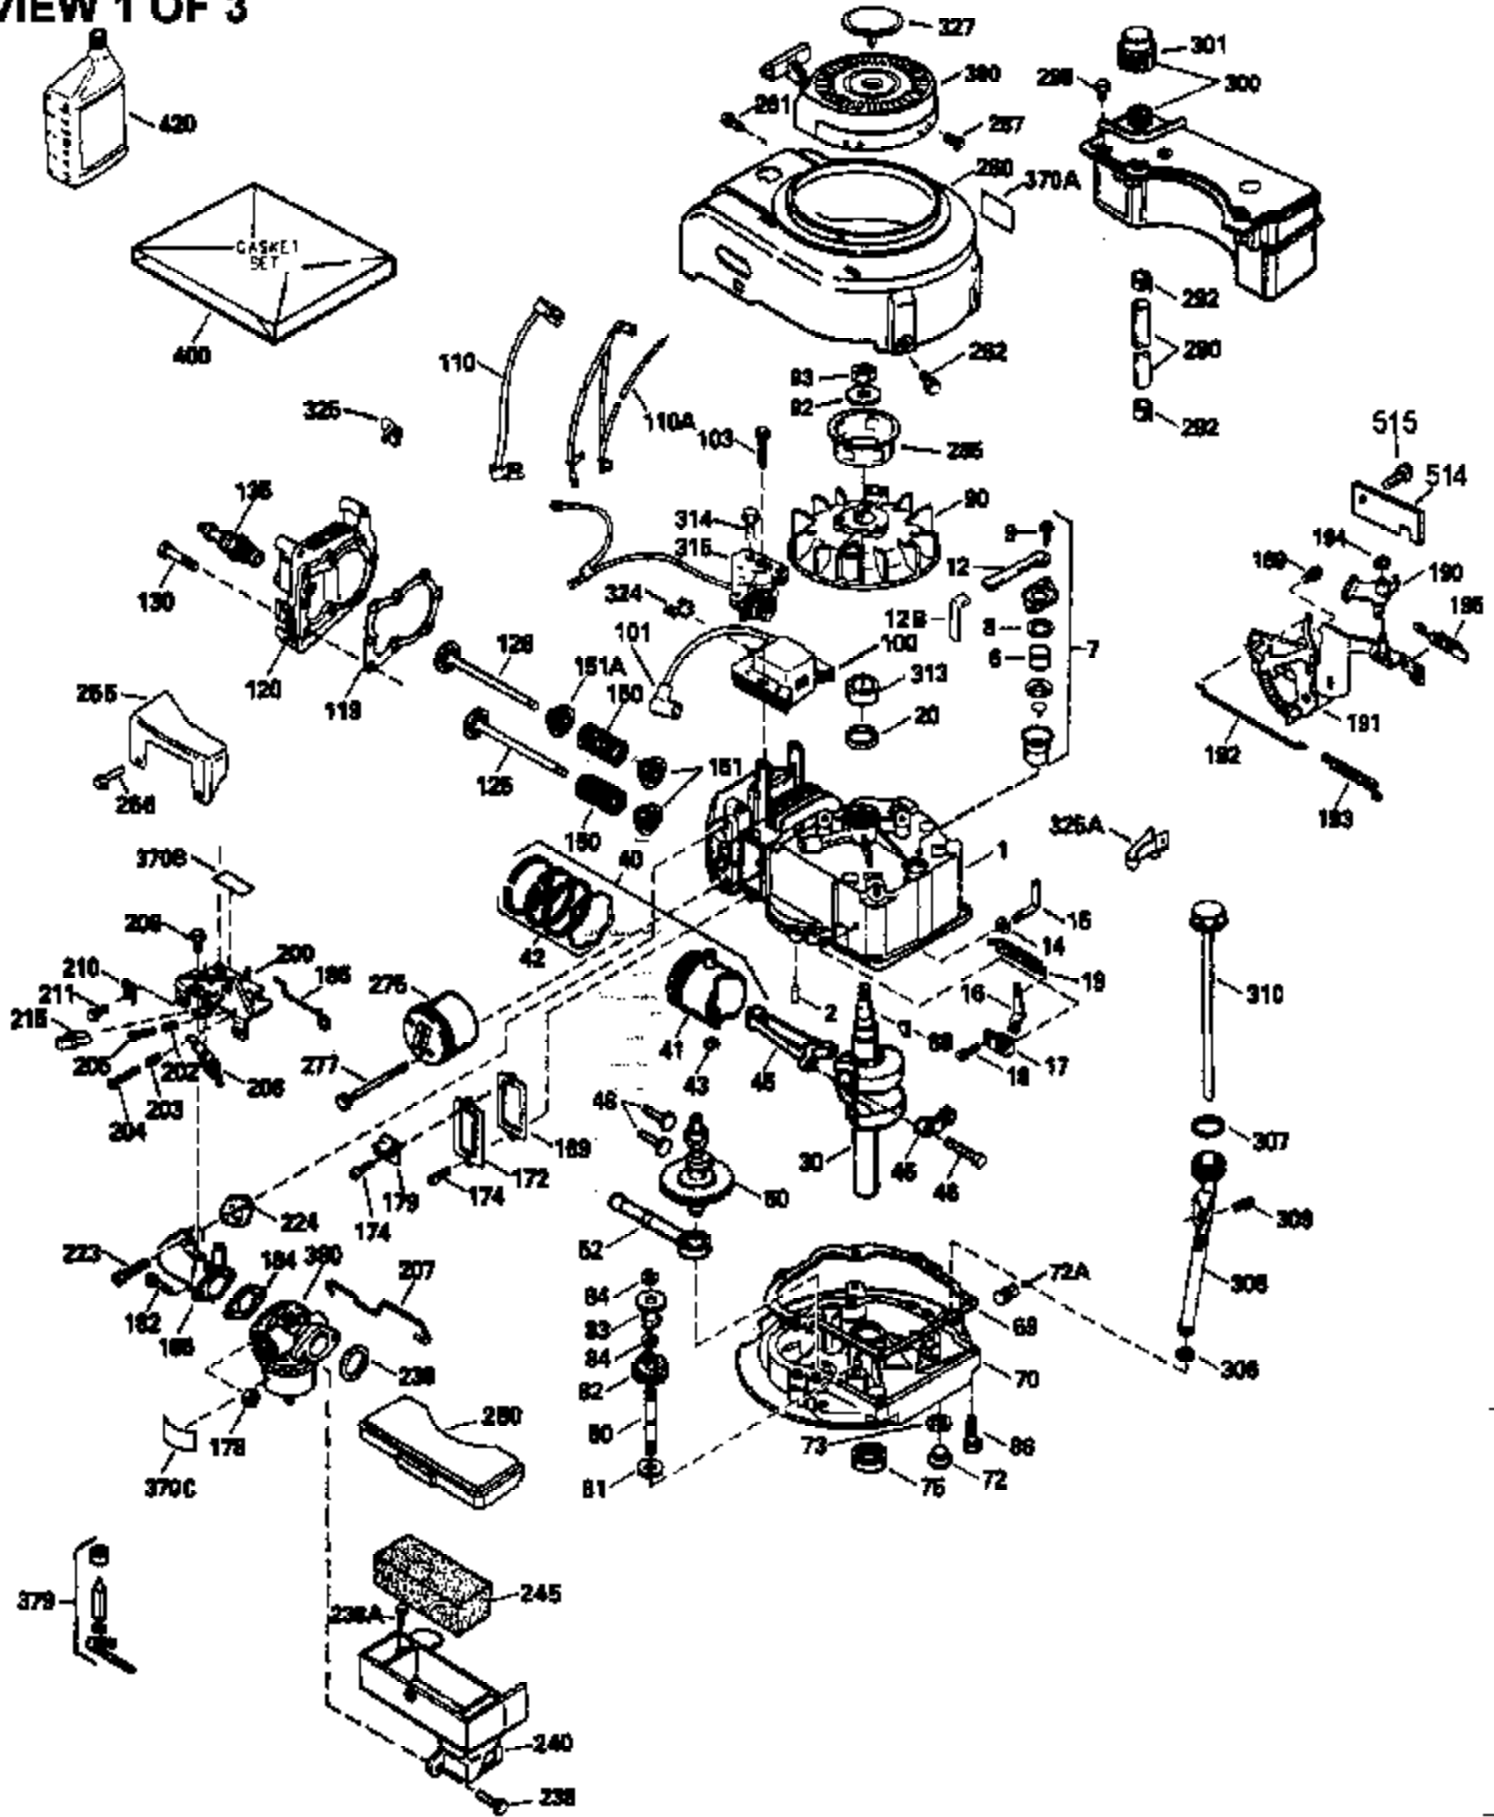

VIEW 1 OF 3

Ref #	Part Number	Qty	Description
	1 35513		Cylinder (Incl. 2 & 20) (2-5/8" Bore)
	2 26727		Pin, Dowel
	6 33734		Element, Breather
	7 34214A		Breather Ass'y. (Incl. 6, 8, 9, 12 , & 12A)
	8 33735		* Gasket, Breather
	9 30200		Screw, 10-24 x 9/16"
	12 33886		Tube, Breather
	12A 34695		Elbow, Breather tube
	14 28277		Washer, Flat
	15 30589		Rod, Governor (Incl. 14)
	16 31383A		Lever, Governor
	17 31335		Clamp, Governor lever
	18 650548		Screw, 8-32 x 5/16"
	19 31361		Spring, Extension
	20 32600		Seal, Oil
	30 34577		Crankshaft
	40 35544		Piston, Pin & Ring Set (Std.) (2-5/8" Bore)
	40 35545		Piston, Pin & Ring Set (.010" OS)
	40 35546		Piston, Pin & Ring Set (.020" OS)
	41 35541		Piston & Pin Ass'y. (Incl. 43)(Std.) (2-5/8")
	41 35542		Piston & Pin Ass'y. (Incl. 43) (.010" OS)
	41 35543		Piston & Pin Ass'y. (Incl. 43) (.020" OS)
	42 35547		Ring Set (Std.) (2-5/8" Bore)
	42 35548		Ring Set (.010" OS)
	42 35549		Ring Set (.020" OS)
	43 20381		Ring, Piston pin retaining
	45 32875		Rod Assy., Connecting (Incl. 46)
	46 32610A		Bolt, Connecting rod
	48 27241		Lifter, Valve
	50 33553		Camshaft (MCR)
	52 29914		Oil Pump Assy.
	69 35261		* Gasket, Mounting flange
	70 34311C		Flange Ass'y. (Incl. 72, 72A, 73, 75 & 80)
	72 30572		Plug, Oil drain (Incl. 73)
	73 28833		* Drain Plug Gasket (Not req. W/plastic plug)
	75 27897		Seal, Oil
	80 30574		Shaft, Governor
	81 30590A		Washer, Flat
	82 30591		Gear Assy., Governor (Incl. 81)
	83 30588A		Spool, Governor
	84 29193		Ring, Retaining
	86 650488		Screw, 1/4-20 x 1-1/4"
	89 611004		Flywheel Key
	90 611112		Flywheel
	92 650815		Washer, Belleville
	93 650816		Nut, Flywheel
	100 34443A		Solid State Ignition
	100 730207		Magneto-to-Solid State Conv. Kit (Includes solid state module, solid state flywheel key, and instructions.) (Use as required on external ignition engines only.)
	101 610118		Cover, Spark plug (Use as required)
	103 650814		Screw, Torx T-15, 10-24 x 1"
	110 34961		Ground Wire
	118 730194		Rope Guide Kit (Use as required)
	119 33015A		* Gasket, Head
	120 34342		Head, Cylinder
	125 29314B		Intake Valve (Std.) (Incl. 151) (Conventional Ports)