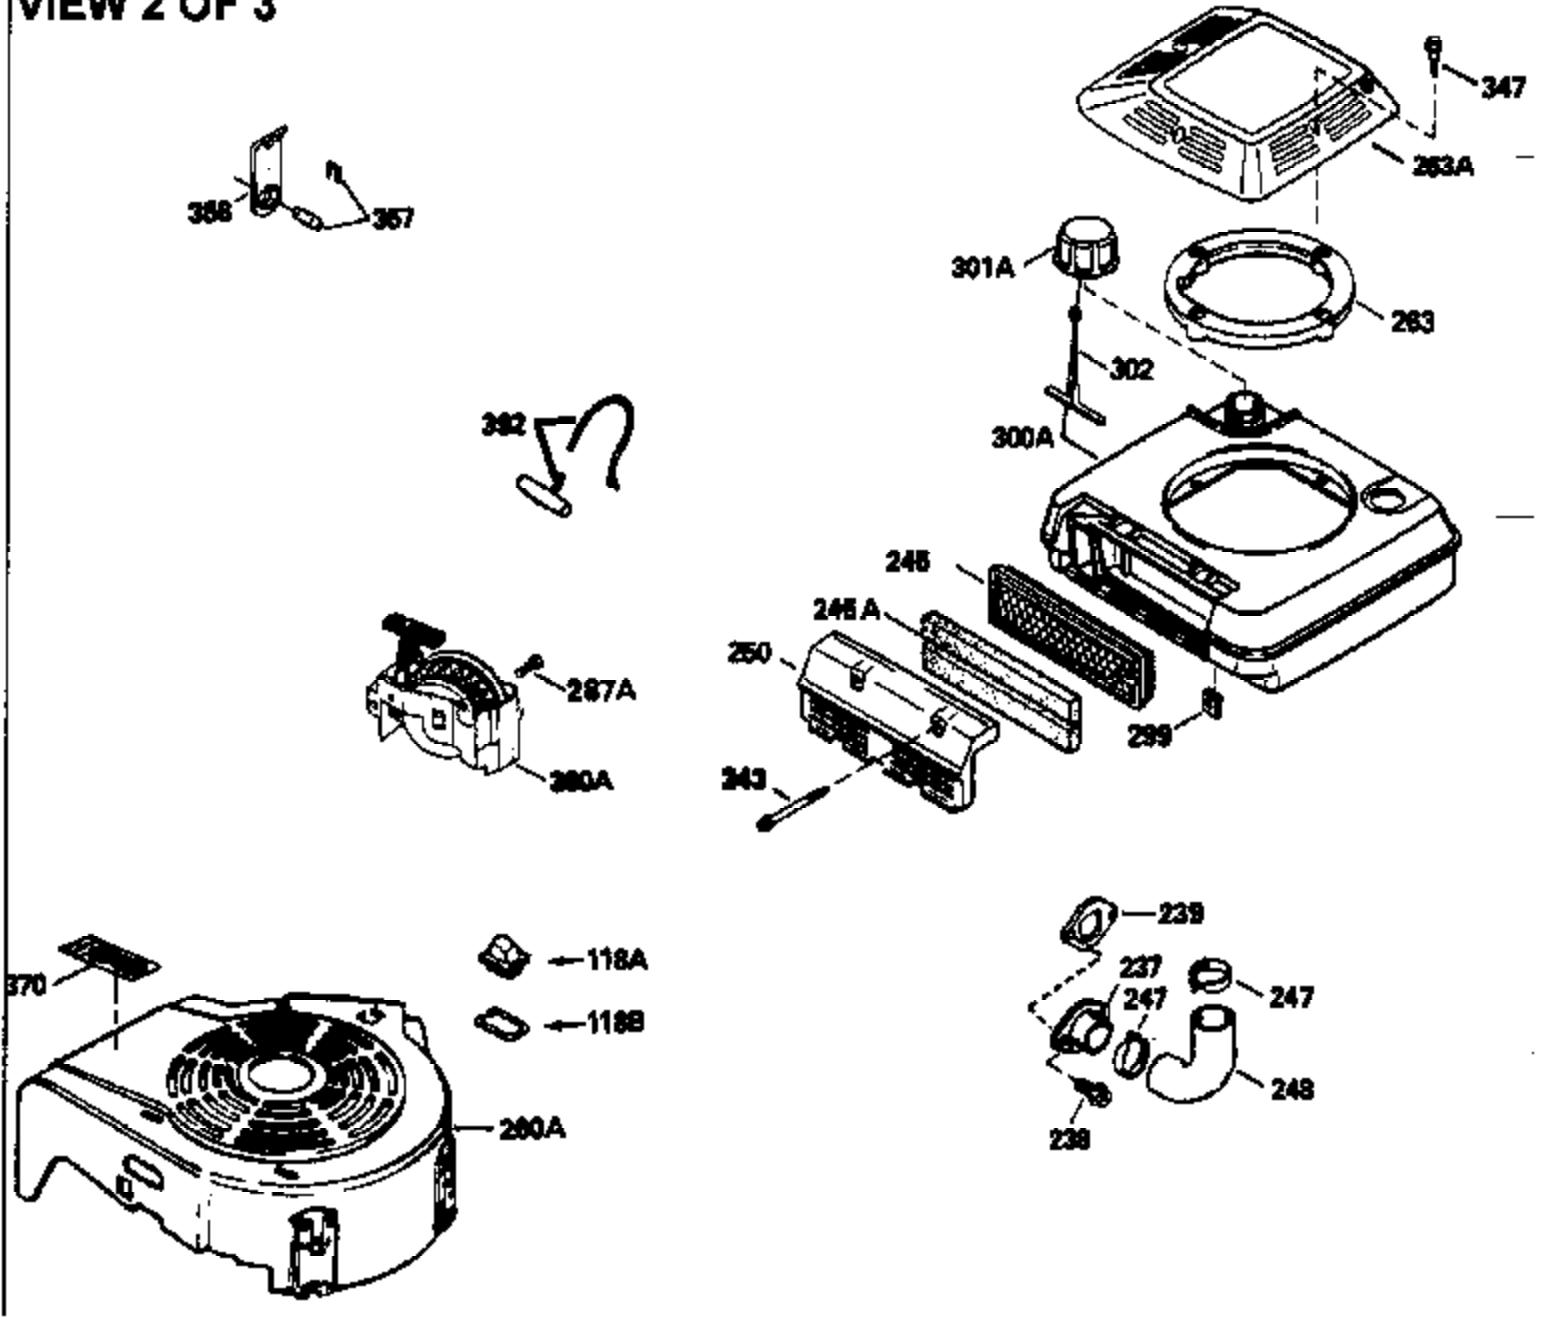

VIEW 2 OF 3

Ref #	Part Number	Qty	Description
12A	34695		Elbow, Breather tube
118	730194		Rope Guide Kit (Use as required)
238	650932		Screw, 10-32 x 49/64"
239	34338		* Gasket, Air cleaner
241A	35797		Collar, Air cleaner
245A	35066		Filter, Air cleaner
246E	35435		Filter, Pre-air (Use as required)
250C	35065		Cover Assy., Air cleaner
260B	35478		Housing, Blower
287B	650884		Screw, 8-32 x 1/2"
287A	650735		Screw, 10-24 x 3/8" (Use as required)
287A			Pop Rivet (3/16" Dia.) (Purchase locally)
301A	35355		Fuel Cap (Use as required)
302	35480		Retainer, Fuel cap
354	35025		Staple (Not used on all models)
357	34985		Rope Stop & Staple Assy. (Incl. 354)
358	35168		Bracket Assy., Rope guide
370H	34387		Decal, Instruction (Optional)
370J	34870		Decal, Instruction (Optional)
390B	590621		Rewind Starter (Refer to Division 5, Section C, page 34 or Fiche 8A, Grid G-5 for breakdown)
425	730571		Starter Muff Kit (Incl.370J,426,427)(Opt.)
426	32203		Starter Air Cleaner (Optional)
427	32204		Starter Air Cleaner Bracket (Optional)
436	611006		Stator Plate Ass'y.(Incl.377,378,437, 442-448)
437	30551		Spring, Breaker box cover
438	610947		Cover, Dust
439	610955		Gasket, Stator cover
440	30992		Cam, Breaker
442	610385		Washer
443	610408		Nut, 8-32
444	29181		Breaker Fastening Screw & Washer
445	610593		Condenser Fastening Screw
446	33356		Terminal, Ground