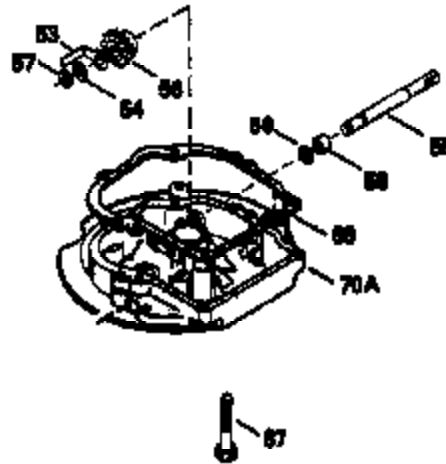

VIEW 3 OF 3

Ref #	Part Number	Qty	Description
12A	34695		Elbow, Breather tube
19	31361		Spring, Extension
69	35261		* Gasket, Mounting flange
118	730194		Rope Guide Kit (Use as required)
182	6201		Screw, 1/4-28 x 7/8"
185	31384A		Pipe, Intake (Incl. 224)
186	34337		Link, Governor spring
206	610973		Terminal (Use as required)
209	30200		Screw, 10-24 x 9/16"
223	650451		Screw, 1/4-20 x 1"
238	650932		Screw, 10-32 x 49/64"
239	34338		* Gasket, Air cleaner
241A	35797		Collar, Air cleaner
245A	35066		Filter, Air cleaner
246E	35435		Filter, Pre-air (Use as required)
250C	35065		Cover Assy., Air cleaner
260B	35478		Housing, Blower
274	26754A		* Gasket, Exhaust (Use as required)
277	650795		Screw, 1/4-20 x 2-1/4" (Use as required)
277	650774		Screw, 1/4-20 x 2-3/8" (Use as required)
277	792005		Screw, 1/4-20 x 2-1/2" (Use as required)
277A	30063		Screw, Torx T-30, 1/4-20 x 1/2" (Use as req.)
287B	650884		Screw, 8-32 x 1/2"
354	35025		Staple (Not used on all models)
370J	34870		Decal, Instruction (Optional)
370H	34387		Decal, Instruction (Optional)
390B	590621		Rewind Starter (Refer to Division 5, Section C, page 34 or Fiche 8A, Grid G-5 for breakdown)
410	730574		Debris Screen Kit(Incl.370H,411-413)(Opt.)
411	35596		Screen, Debris (Optional)
412	35597		Bracket, Debris screen (Optional)
413	650910		Screw, 8-32 x 1/4 (Optional)
415	730162		Muffler Adapter Kit(Incl.274,277)(Use as req)
425	730571		Starter Muff Kit (Incl.370J,426,427)(Opt.)
426	32203		Starter Air Cleaner (Optional)
427	32204		Starter Air Cleaner Bracket (Optional)
436	611006		Stator Plate Ass'y.(Incl.377,378,437, 442-448)
437	30551		Spring, Breaker box cover
438	610947		Cover, Dust
439	610955		Gasket, Stator cover
440	30992		Cam, Breaker
442	610385		Washer
443	610408		Nut, 8-32
444	29181		Breaker Fastening Screw & Washer
445	610593		Condenser Fastening Screw
446	33356		Terminal, Ground