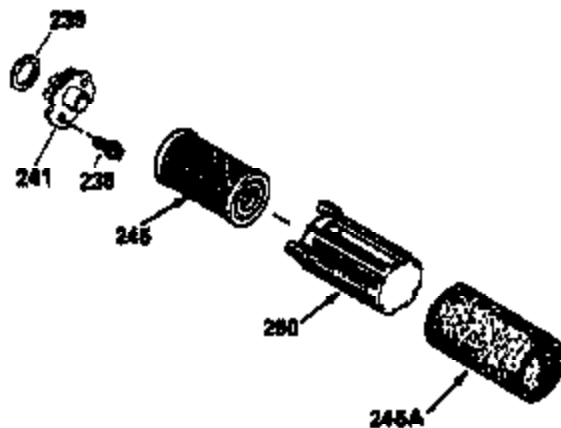

VIEW 3 OF 3

Ref #	Part Number	Qty	Description
12A	34695		Elbow, Breather tube
19	31361		Spring, Extension
69	35261		* Gasket, Mounting flange
118	730194		Rope Guide Kit (Use as required)
182	6201		Screw, 1/4-28 x 7/8"
185	31384A		Pipe, Intake (Incl. 224)
186	32653		Link, Governor spring
206	610973		Terminal (Use as required)
216	33086		Lever, Speed adjusting
223	650451		Screw, 1/4-20 x 1"
238	650932		Screw, 10-32 x 49/64"
239	34338		* Gasket, Air cleaner
241A	35797		Collar, Air cleaner
245A	35066		Filter, Air cleaner
246E	35435		Filter, Pre-air (Use as required)
250C	35065		Cover Assy., Air cleaner
260B	35478		Housing, Blower
274	26754A		* Gasket, Exhaust (Use as required)
277A	30063		Screw, Torx T-30, 1/4-20 x 1/2" (Use as req.)
277	650795		Screw, 1/4-20 x 2-1/4" (Use as required)
277	650774		Screw, 1/4-20 x 2-3/8" (Use as required)
277	792005		Screw, 1/4-20 x 2-1/2" (Use as required)
287B	650884		Screw, 8-32 x 1/2"
354	35025		Staple (Not used on all models)
370J	34870		Decal, Instruction (Optional)
370H	34387		Decal, Instruction (Optional)
390B	590621		Rewind Starter (Refer to Division 5, Section C, page 34 or Fiche 8A, Grid G-5 for breakdown)
410	730574		Debris Screen Kit(Incl.370H,411-413)(Opt.)
411	35596		Screen, Debris (Optional)
412	35597		Bracket, Debris screen (Optional)
413	650910		Screw, 8-32 x 1/4 (Optional)
415	730162		Muffler Adapter Kit(Incl.274,277)(Use as req)
425	730571		Starter Muff Kit (Incl.370J,426,427)(Opt.)
426	32203		Starter Air Cleaner (Optional)
427	32204		Starter Air Cleaner Bracket (Optional)
436	611006		Stator Plate Ass'y.(Incl.377,378,437, 442-448)
437	30551		Spring, Breaker box cover
438	610947		Cover, Dust
439	610955		Gasket, Stator cover
440	30992		Cam, Breaker
442	610385		Washer
443	610408		Nut, 8-32
444	29181		Breaker Fastening Screw & Washer
445	610593		Condenser Fastening Screw
446	33356		Terminal, Ground