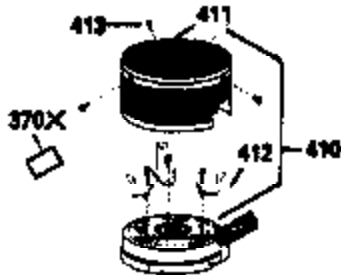

VIEW 3 OF 3

Ref #	Part Number	Qty	Description
12A	34695		Elbow, Breather tube
19	31361		Spring, Extension
69	35261		* Gasket, Mounting flange
118	730194		Rope Guide Kit (Use as required)
182	6201		Screw, 1/4-28 x 7/8"
185	31384A		Pipe, Intake (Incl. 224)
186	32653		Link, Governor spring
206	610973		Terminal (Use as required)
216	33086		Lever, Speed adjusting
223	650451		Screw, 1/4-20 x 1"
238	650932		Screw, 10-32 x 49/64"
239	34338		* Gasket, Air cleaner
241A	35797		Collar, Air cleaner
245A	35066		Filter, Air cleaner
246E	35435		Filter, Pre-air (Use as required)
250C	35065		Cover Assy., Air cleaner
260B	35478		Housing, Blower
274	26754A		* Gasket, Exhaust (Use as required)
277A	30063		Screw, Torx T-30, 1/4-20 x 1/2" (Use as req.)
277	650795		Screw, 1/4-20 x 2-1/4" (Use as required)
277	650774		Screw, 1/4-20 x 2-3/8" (Use as required)
277	792005		Screw, 1/4-20 x 2-1/2" (Use as required)
287B	650884		Screw, 8-32 x 1/2"
354	35025		Staple (Not used on all models)
370J	34870		Decal, Instruction (Optional)
370H	34387		Decal, Instruction (Optional)
390B	590621		Rewind Starter (Refer to Division 5, Section C, page 34 or Fiche 8A, Grid G-5 for breakdown)
410	730574		Debris Screen Kit(Incl.370H,411-413)(Opt.)
411	35596		Screen, Debris (Optional)
412	35597		Bracket, Debris screen (Optional)
413	650910		Screw, 8-32 x 1/4 (Optional)
415	730162		Muffler Adapter Kit(Incl.274,277)(Use as req)
425	730571		Starter Muff Kit (Incl.370J,426,427)(Opt.)
426	32203		Starter Air Cleaner (Optional)
427	32204		Starter Air Cleaner Bracket (Optional)
436	611006		Stator Plate Ass'y.(Incl.377,378,437, 442-448)
437	30551		Spring, Breaker box cover
438	610947		Cover, Dust
439	610955		Gasket, Stator cover
440	30992		Cam, Breaker
442	610385		Washer
443	610408		Nut, 8-32
444	29181		Breaker Fastening Screw & Washer
445	610593		Condenser Fastening Screw
446	33356		Terminal, Ground