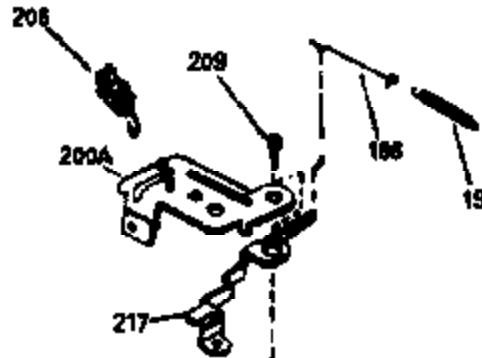

VIEW 3 OF 3

Ref #	Part Number	Qty	Description
12A	34695		Elbow, Breather tube
19	31361		Spring, Extension
69	35261		* Gasket, Mounting flange
118	730194		Rope Guide Kit (Use as required)
182	6201		Screw, 1/4-28 x 7/8"
185	31384A		Pipe, Intake (Incl. 224)
186	32653		Link, Governor spring
206	610973		Terminal (Use as required)
216	33086		Lever, Speed adjusting
223	650451		Screw, 1/4-20 x 1"
238	650932		Screw, 10-32 x 49/64"
239	34338		* Gasket, Air cleaner
241A	35797		Collar, Air cleaner
245A	35066		Filter, Air cleaner
246E	35435		Filter, Pre-air (Use as required)
250C	35065		Cover Assy., Air cleaner
260B	35478		Housing, Blower
274	26754A		* Gasket, Exhaust (Use as required)
277A	30063		Screw, Torx T-30, 1/4-20 x 1/2" (Use as req.)
277	650795		Screw, 1/4-20 x 2-1/4" (Use as required)
277	650774		Screw, 1/4-20 x 2-3/8" (Use as required)
277	792005		Screw, 1/4-20 x 2-1/2" (Use as required)
287B	650884		Screw, 8-32 x 1/2"
354	35025		Staple (Not used on all models)
370J	34870		Decal, Instruction (Optional)
370H	34387		Decal, Instruction (Optional)
390B	590621		Rewind Starter (Refer to Division 5, Section C, page 34 or Fiche 8A, Grid G-5 for breakdown)
410	730574		Debris Screen Kit(Incl.370H,411-413)(Opt.)
411	35596		Screen, Debris (Optional)
412	35597		Bracket, Debris screen (Optional)
413	650910		Screw, 8-32 x 1/4 (Optional)
415	730162		Muffler Adapter Kit(Incl.274,277)(Use as req)
425	730571		Starter Muff Kit (Incl.370J,426,427)(Opt.)
426	32203		Starter Air Cleaner (Optional)
427	32204		Starter Air Cleaner Bracket (Optional)
436	611006		Stator Plate Ass'y.(Incl.377,378,437, 442-448)
437	30551		Spring, Breaker box cover
438	610947		Cover, Dust
439	610955		Gasket, Stator cover
440	30992		Cam, Breaker
442	610385		Washer
443	610408		Nut, 8-32
444	29181		Breaker Fastening Screw & Washer
445	610593		Condenser Fastening Screw
446	33356		Terminal, Ground