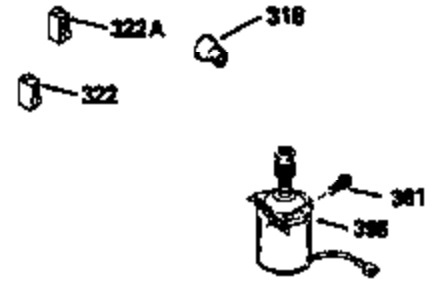

VIEW 3 OF 3

Ref #	Part Number	Qty	Description
12A	34695		Elbow, Breather tube
19	31361		Spring, Extension
69	35261		* Gasket, Mounting flange
118	730194		Rope Guide Kit (Use as required)
182	6201		Screw, 1/4-28 x 7/8"
185	31384A		Pipe, Intake (Incl. 224)
186	32653		Link, Governor spring
206	610973		Terminal (Use as required)
216	33086		Lever, Speed adjusting
223	650451		Screw, 1/4-20 x 1"
238	650932		Screw, 10-32 x 49/64"
239	34338		* Gasket, Air cleaner
241A	35797		Collar, Air cleaner
245A	35066		Filter, Air cleaner
246E	35435		Filter, Pre-air (Use as required)
250C	35065		Cover Assy., Air cleaner
260B	35478		Housing, Blower
274	26754A		* Gasket, Exhaust (Use as required)
277A	30063		Screw, Torx T-30, 1/4-20 x 1/2" (Use as req.)
277	650795		Screw, 1/4-20 x 2-1/4" (Use as required)
277	650774		Screw, 1/4-20 x 2-3/8" (Use as required)
277	792005		Screw, 1/4-20 x 2-1/2" (Use as required)
287B	650884		Screw, 8-32 x 1/2"
354	35025		Staple (Not used on all models)
370J	34870		Decal, Instruction (Optional)
370H	34387		Decal, Instruction (Optional)
390B	590621		Rewind Starter (Refer to Division 5, Section C, page 34 or Fiche 8A, Grid G-5 for breakdown)
410	730574		Debris Screen Kit(Incl.370H,411-413)(Opt.)
411	35596		Screen, Debris (Optional)
412	35597		Bracket, Debris screen (Optional)
413	650910		Screw, 8-32 x 1/4 (Optional)
415	730162		Muffler Adapter Kit(Incl.274,277)(Use as req)
425	730571		Starter Muff Kit (Incl.370J,426,427)(Opt.)
426	32203		Starter Air Cleaner (Optional)
427	32204		Starter Air Cleaner Bracket (Optional)
436	611006		Stator Plate Ass'y.(Incl.377,378,437, 442-448)
437	30551		Spring, Breaker box cover
438	610947		Cover, Dust
439	610955		Gasket, Stator cover
440	30992		Cam, Breaker
442	610385		Washer
443	610408		Nut, 8-32
444	29181		Breaker Fastening Screw & Washer
445	610593		Condenser Fastening Screw
446	33356		Terminal, Ground