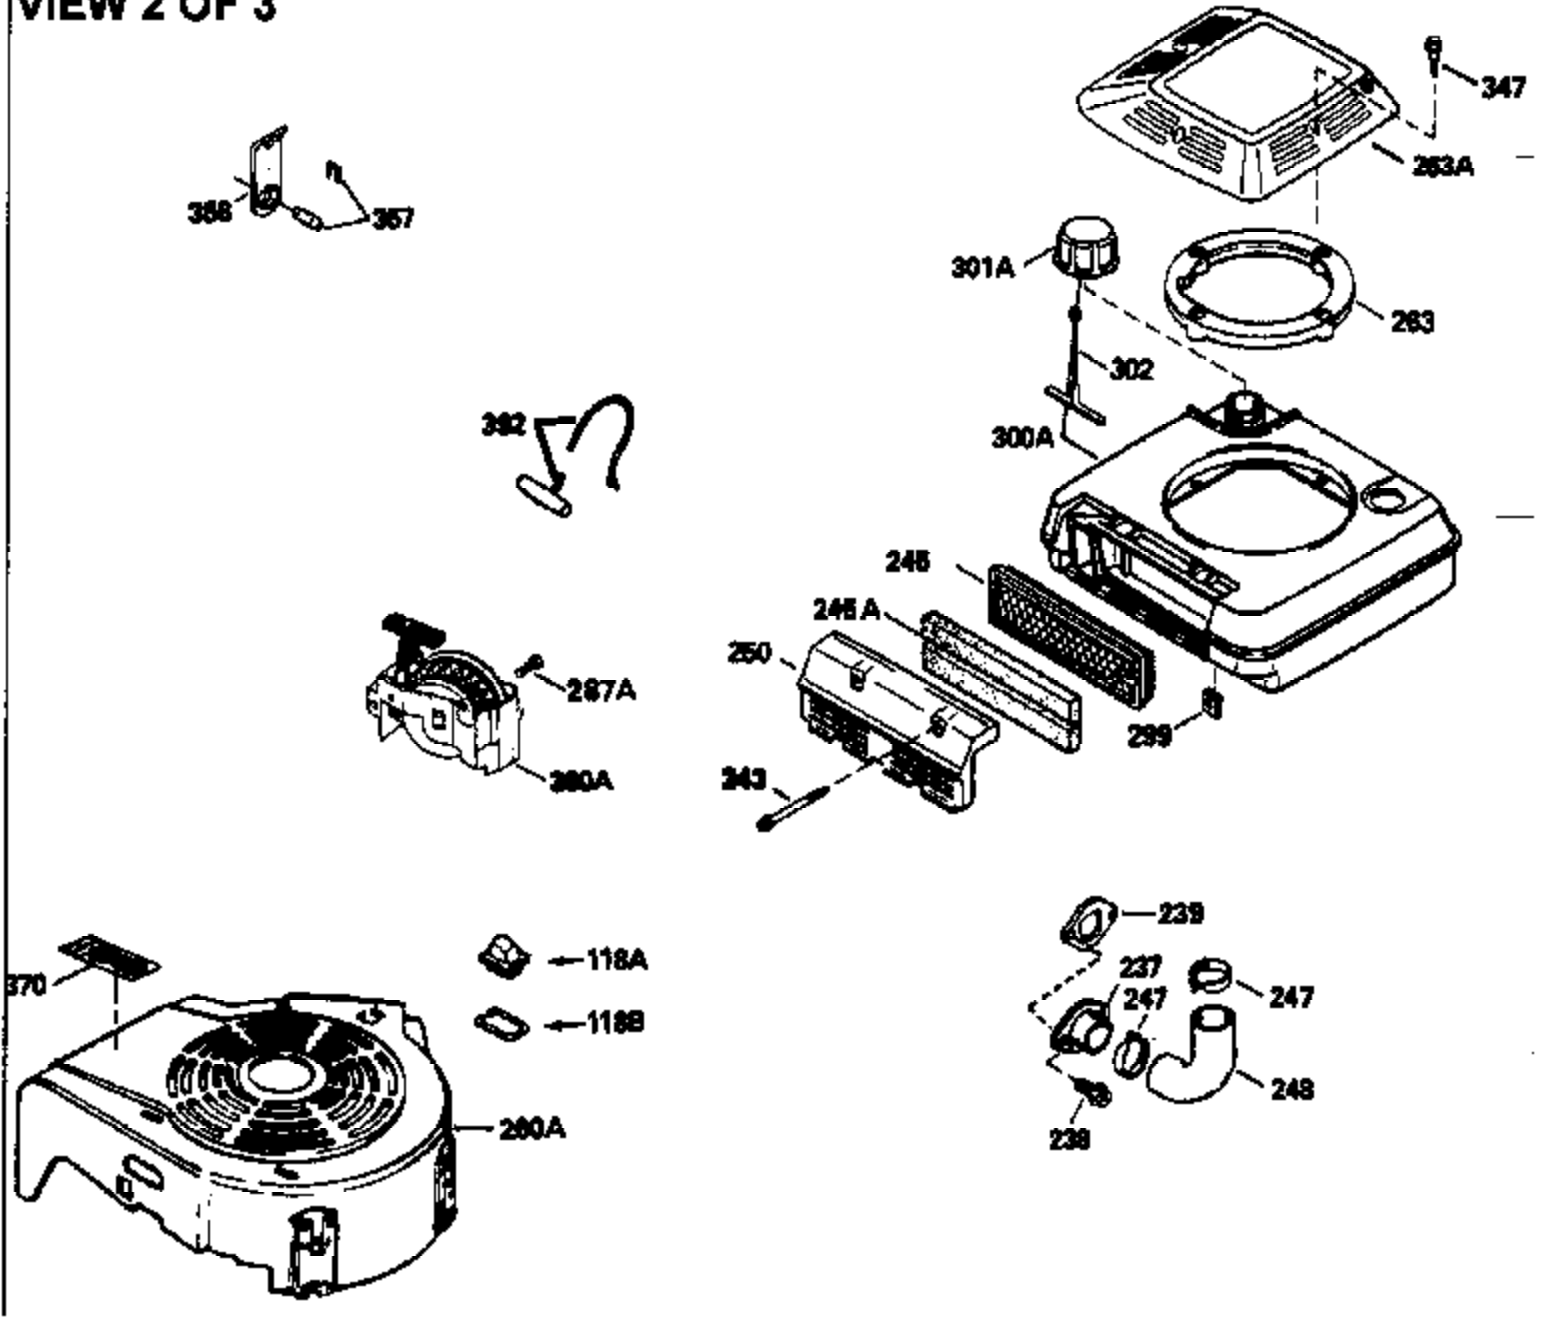

VIEW 2 OF 3

Ref #	Part Number	Qty	Description
12A	34695		Elbow, Breather tube
118	730194		Rope Guide Kit (Use as required)
238	650932		Screw, 10-32 x 49/64"
239	34338		* Gasket, Air cleaner
241A	35797		Collar, Air cleaner
245A	35066		Filter, Air cleaner
246E	35435		Filter, Pre-air (Use as required)
250C	35065		Cover Assy., Air cleaner
260B	35478		Housing, Blower
287B	650884		Screw, 8-32 x 1/2"
287A	650735		Screw, 10-24 x 3/8" (Use as required)
287A			Pop Rivet (3/16" Dia.) (Purchase locally)
301A	35355		Fuel Cap (Use as required)
354	35025		Staple (Not used on all models)
357	34985		Rope Stop & Staple Assy. (Incl. 354)
370J	34870		Decal, Instruction (Optional)
370H	34387		Decal, Instruction (Optional)
390B	590621		Rewind Starter (Refer to Division 5, Section C, page 34 or Fiche 8A, Grid G-5 for breakdown)
425	730571		Starter Muff Kit (Incl.370J,426,427)(Opt.)
426	32203		Starter Air Cleaner (Optional)
427	32204		Starter Air Cleaner Bracket (Optional)
436	611006		Stator Plate Ass'y.(Incl.377,378,437, 442-448)
437	30551		Spring, Breaker box cover
438	610947		Cover, Dust
439	610955		Gasket, Stator cover
440	30992		Cam, Breaker
442	610385		Washer
443	610408		Nut, 8-32
444	29181		Breaker Fastening Screw & Washer
445	610593		Condenser Fastening Screw
446	33356		Terminal, Ground