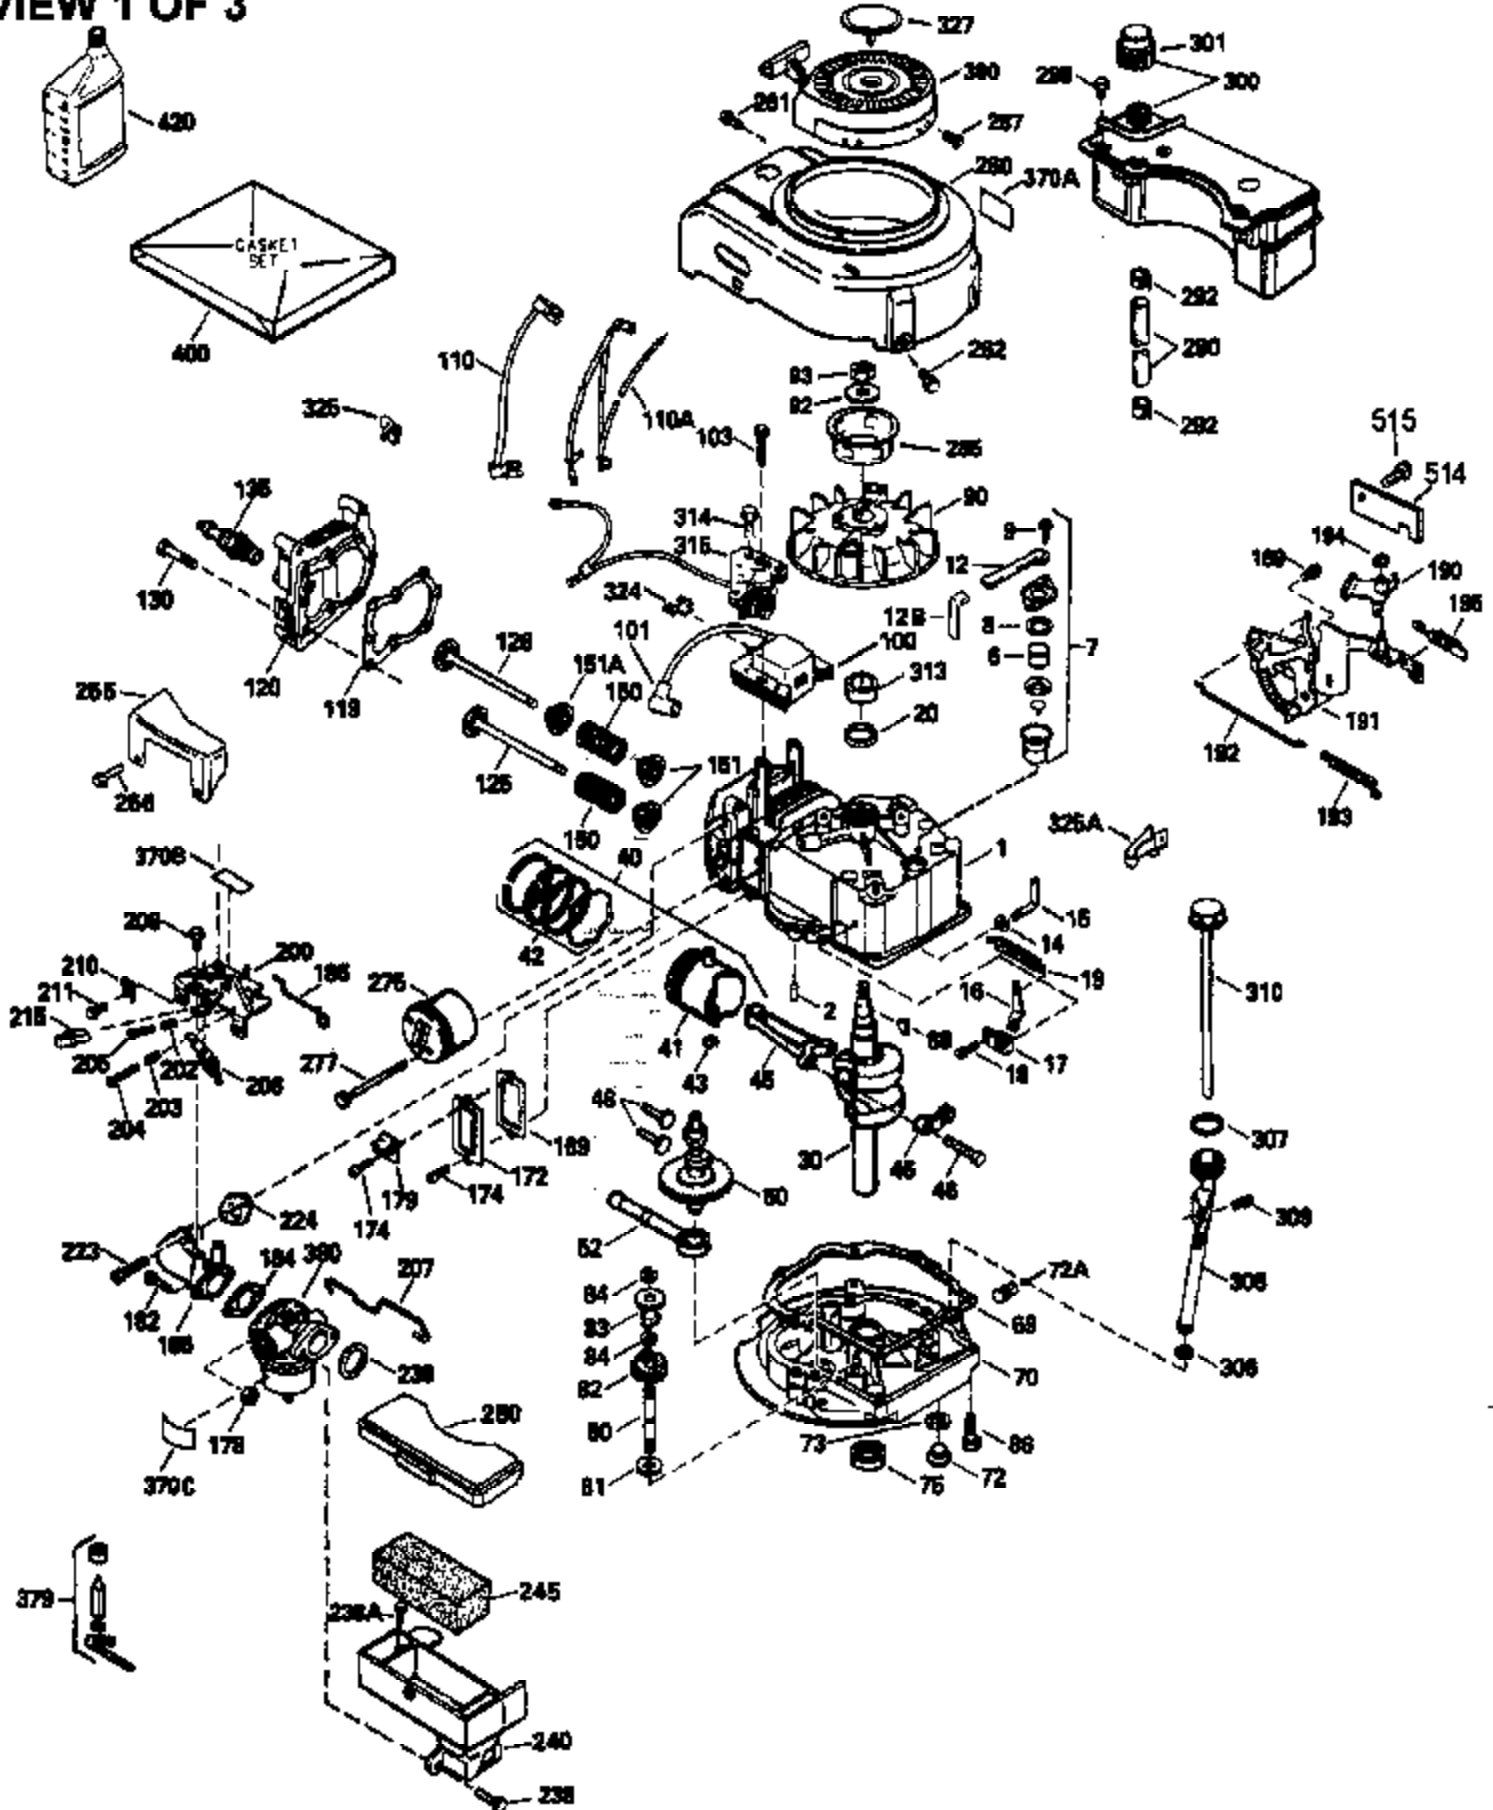

VIEW 1 OF 3

Ref #	Part Number	Qty	Description
1	35010		Cylinder (Incl. 2 & 20)(2-5/8" Bore)
2	26727		Pin, Dowel
6	33734		Element, Breather
7	34214A		Breather Ass'y. (Incl. 6, 8, 9, 12 , & 12A)
8	33735		* Gasket, Breather
9	30200		Screw, 10-24 x 9/16"
12	33886		Tube, Breather
12A	34695		Elbow, Breather tube
14	28277		Washer, Flat
15	31513		Rod, Governor
16	31383A		Lever, Governor
17	31335		Clamp, Governor lever
18	650548		Screw, 8-32 x 5/16"
19	31361		Spring, Extension
20	32600		Seal, Oil
30	34470B		Crankshaft
40	35544		Piston, Pin & Ring Set (Std.) (2-5/8" Bore)
40	35545		Piston, Pin & Ring Set (.010" OS)
40	35546		Piston, Pin & Ring Set (.020" OS)
41	35541		Piston & Pin Ass'y. (Incl. 43)(Std.) (2-5/8")
41	35542		Piston & Pin Ass'y. (Incl. 43) (.010" OS)
41	35543		Piston & Pin Ass'y. (Incl. 43) (.020" OS)
42	35547		Ring Set (Std.) (2-5/8" Bore)
42	35548		Ring Set (.010" OS)
42	35549		Ring Set (.020" OS)
43	20381		Ring, Piston pin retaining
45	32875		Rod Assy., Connecting (Incl. 46)
46	32610A		Bolt, Connecting rod
48	27241		Lifter, Valve
50	33553		Camshaft (MCR)
52	29914		Oil Pump Assy.
69	35261		* Gasket, Mounting flange
72	30572		Plug, Oil drain (Incl. 73)
73	28833		* Drain Plug Gasket (Not req. W/plastic plug)
75	26208		Seal, Oil
80	30574		Shaft, Governor
81	30590A		Washer, Flat
82	30591		Gear Assy., Governor (Incl. 81)
83	30588A		Spool, Governor
84	29193		Ring, Retaining
86	650488		Screw, 1/4-20 x 1-1/4"
89	611004		Flywheel Key
90	611044		Flywheel
92	650815		Washer, Belleville
93	650816		Nut, Flywheel
100	34443A		Solid State Ignition
100	730207		Magneto-to-Solid State Conv. Kit (Includes solid state module, solid state flywheel key, and instructions.) (Use as required on external ignition engines only.)
101	610118		Cover, Spark plug (Use as required)
103	650814		Screw, Torx T-15, 10-24 x 1"
110	34961		Ground Wire
118	730194		Rope Guide Kit (Use as required)
119	33015A		* Gasket, Head
120	34342		Head, Cylinder
125	29314B		Intake Valve (Std.) (Incl. 151) (Conventional Ports)
125	29315C		Intake Valve (1/32" OS) (Incl. 151) (Conventional Ports)