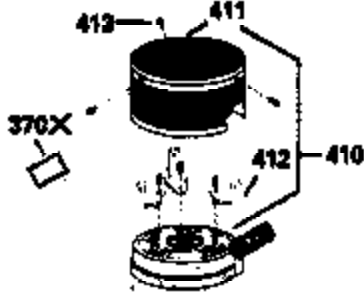

ILLUSTRATION SHOWS TYPICAL PARTS ONLY. ORDER BY PART NUMBER. PARTS NOT LISTED ARE SUPPLIED BY OEM.

VIEW 2 OF 3

Ref #	Part Number	Qty	Description
238	650932		Screw, 10-32 x 49/64"
245	35066		Filter, Air cleaner
246D	35435		Filter, Pre-Air (Optional)
250A	35065		Cover Assy., Air cleaner
287	650884		Screw, 8-32 x 1/2"
301A	35355		Fuel Cap (Use as required)
354	35025		Staple (Not used on all models)
357	34985		Rope Stop & Staple Assy. (Incl. 354)
370G	34387		Decal, Instruction (Optional)

ILLUSTRATION SHOWS TYPICAL PARTS ONLY. ORDER BY PART NUMBER. PARTS NOT LISTED ARE SUPPLIED BY OEM.

VIEW 3 OF 3

Ref #	Part Number	Qty	Description
19	31361		Spring, Extension
69	35261		* Gasket, Mounting flange
182	6201		Screw, 1/4-28 x 7/8"
185	31384A		Pipe, Intake (Incl. 224)
186	32653		Link, Governor spring
216	33086		Lever, Speed adjusting
223	650451		Screw, 1/4-20 x 1"
238	650932		Screw, 10-32 x 49/64"
239	34338		* Gasket, Air cleaner
241	35797		Collar, Air cleaner
245	35066		Filter, Air cleaner
246D	35435		Filter, Pre-Air (Optional)
250A	35065		Cover Assy., Air cleaner
260	35478		Housing, Blower
277A	30063		Screw, Torx T-30, 1/4-20 x 1/2" (Use as req.)
277	650795		Screw, 1/4-20 x 2-1/4" (Use as required)
354	35025		Staple (Not used on all models)
370G	34387		Decal, Instruction (Optional)
410	730574		Opt.Debris Screen Kit (Incl.370G,411, 412,413)
411	35596		Debris Screen (Optional)
412	35597		Debris Screen Bracket (Optional)
413	650910		Screw, 8-32 x 1/4 (Optional)
415	730162		Muffler Adapter Kit(In.274,277A)(Use as req.)