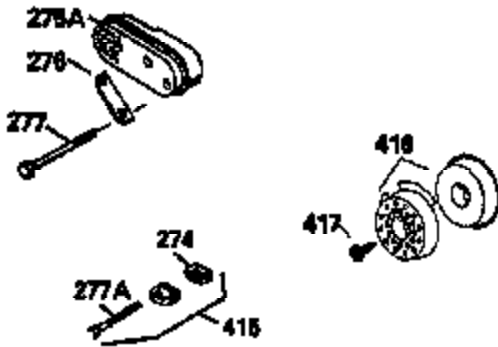

ILLUSTRATION SHOWS TYPICAL PARTS ONLY. ORDER BY PART NUMBER. PARTS NOT LISTED ARE SUPPLIED BY OEM.

VIEW 2 OF 3

Ref #	Part Number	Qty	Description
238	650932		Screw, 10-32 x 49/64"
245	35066		Filter, Air cleaner
246D	35435		Filter, Pre-Air (Optional)
250A	35065		Cover Assy., Air cleaner
287	650884		Screw, 8-32 x 1/2"
301A	35355		Fuel Cap (Use as required)
354	35025		Staple (Not used on all models)
357	34985		Rope Stop & Staple Assy. (Incl. 354)
370G	34387		Decal, Instruction (Optional)

ILLUSTRATION SHOWS TYPICAL PARTS ONLY. ORDER BY PART NUMBER. PARTS NOT LISTED ARE SUPPLIED BY OEM.

VIEW 3 OF 3

Ref #	Part Number	Qty	Description
19	31361		Spring, Extension
69	35261		* Gasket, Mounting flange
182	6201		Screw, 1/4-28 x 7/8"
185	31384A		Pipe, Intake (Incl. 224)
186	32653		Link, Governor spring
216	33086		Lever, Speed adjusting
223	650451		Screw, 1/4-20 x 1"
238	650932		Screw, 10-32 x 49/64"
239	34338		* Gasket, Air cleaner
241	35797		Collar, Air cleaner
245	35066		Filter, Air cleaner
246D	35435		Filter, Pre-Air (Optional)
250A	35065		Cover Assy., Air cleaner
260	35478		Housing, Blower
277A	30063		Screw, Torx T-30, 1/4-20 x 1/2" (Use as req.)
277	650795		Screw, 1/4-20 x 2-1/4" (Use as required)
354	35025		Staple (Not used on all models)
370G	34387		Decal, Instruction (Optional)
410	730574		Opt.Debris Screen Kit (Incl.370G,411, 412,413)
411	35596		Debris Screen (Optional)
412	35597		Debris Screen Bracket (Optional)
413	650910		Screw, 8-32 x 1/4 (Optional)
415	730162		Muffler Adapter Kit(In.274,277A)(Use as req.)