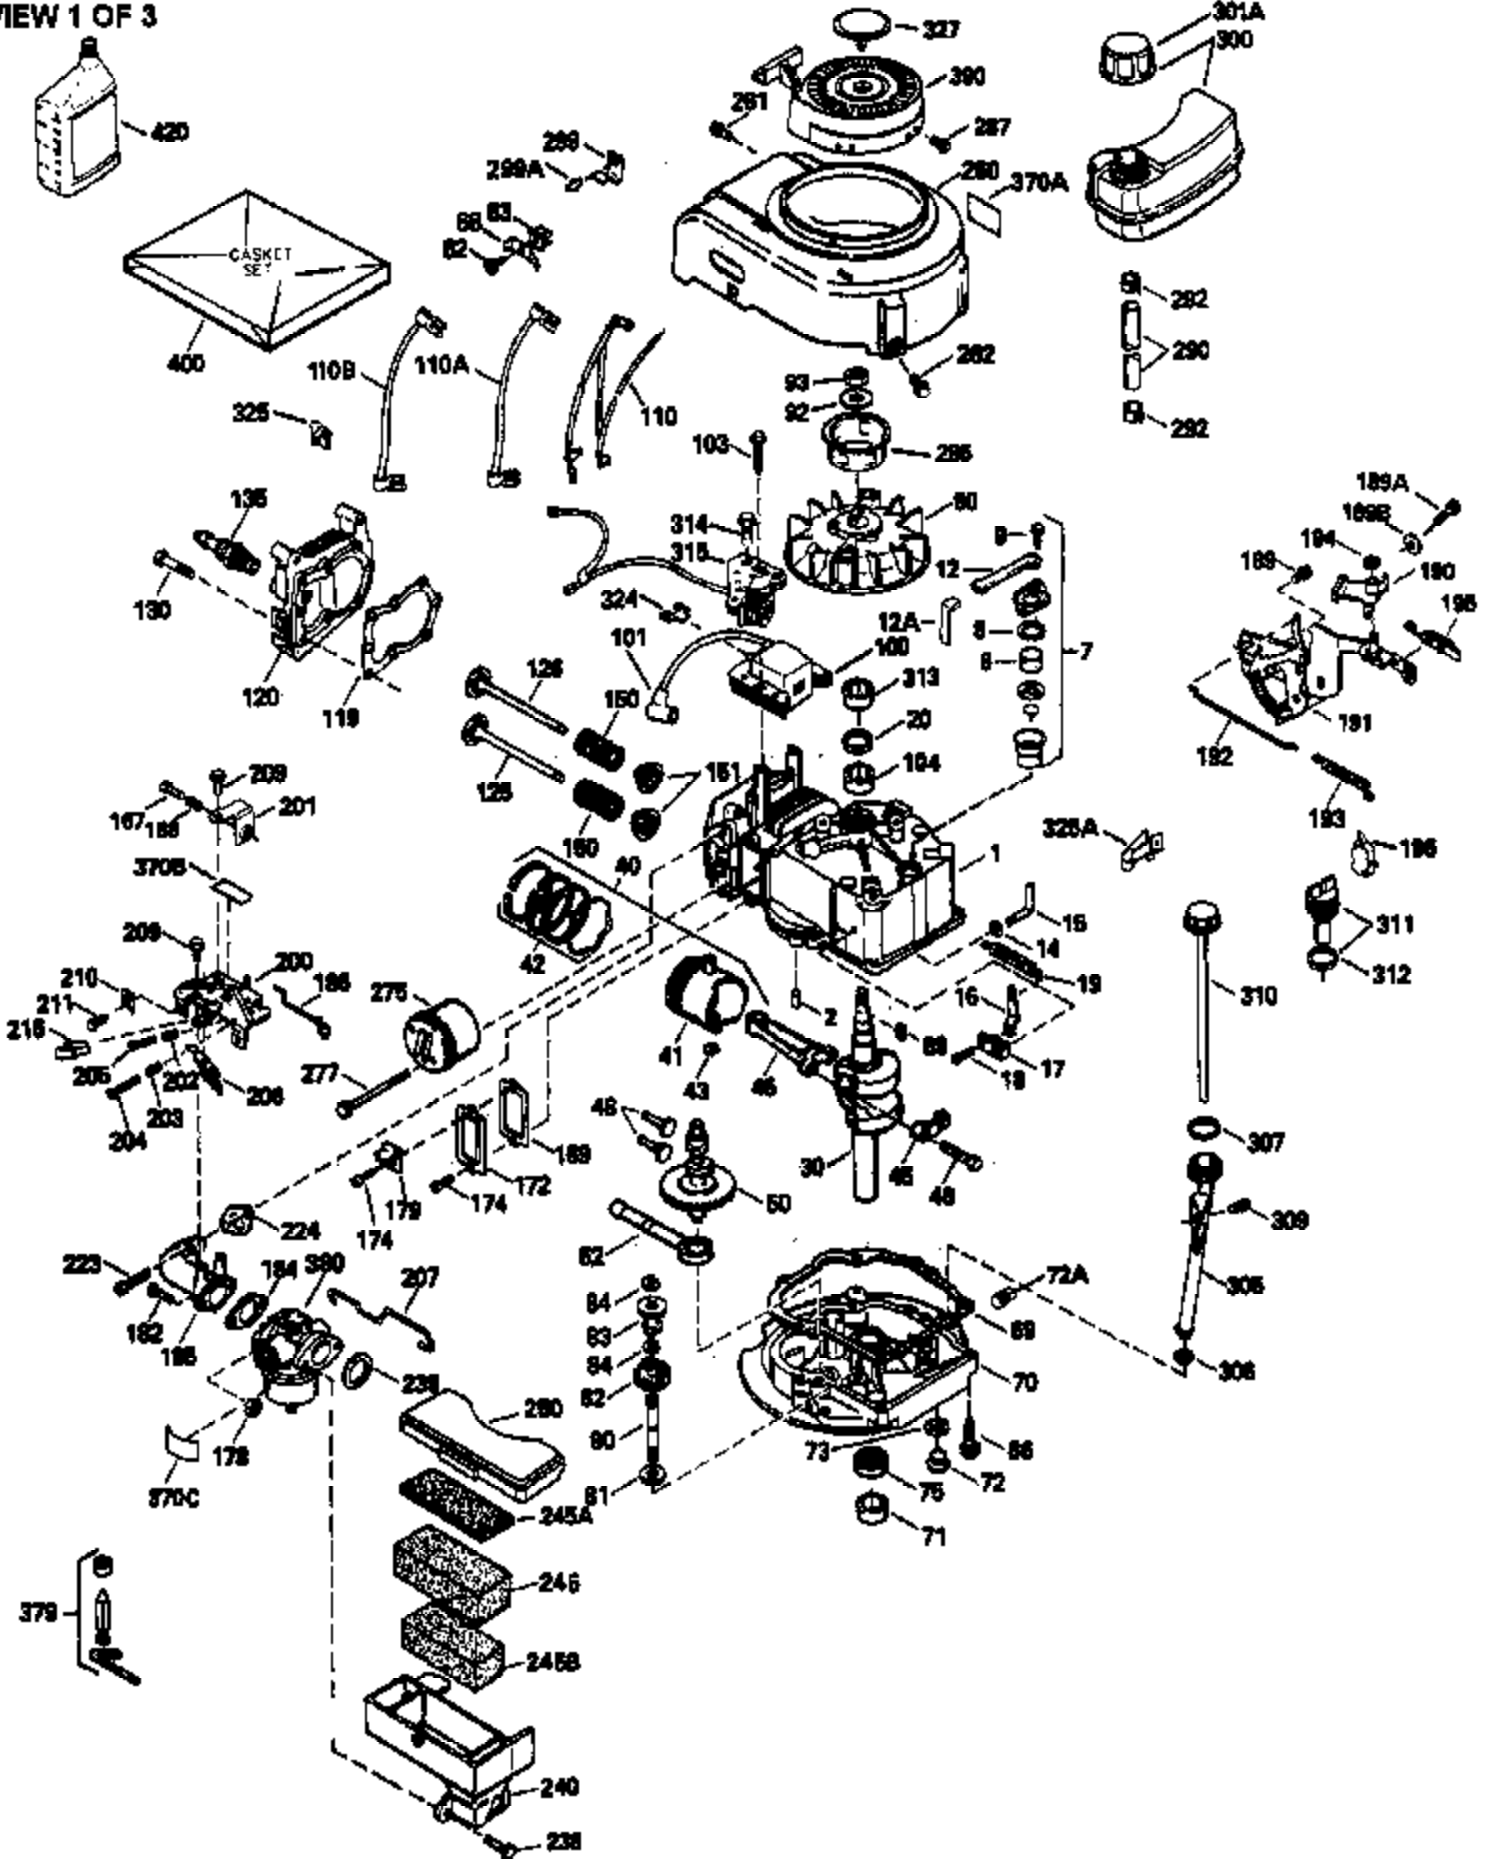

ILLUSTRATION SHOWS TYPICAL PARTS ONLY. ORDER BY PART NUMBER. PARTS NOT LISTED ARE SUPPLIED BY OEM.
VIEW 1 OF 3

Ref #	Part Number	Qty	Description
	1 35010		Cylinder (Incl. 2 & 20) (2-5/8" Bore)
	2 26727		Pin, Dowel
	6 33734		Element, Breather
	7 34214A		Breather Assy. (Incl. 6, 8, 9, 12 & 1 2A)
	8 33735		* Gasket, Breather
	9 30200		Screw, 10-24 x 9/16"
	12 33886		Tube, Breather
	12A 34695		Elbow, Breather tube
	14 28277		Washer, Flat
	15 30589		Rod, Governor (Incl. 14)
	16 31383A		Lever, Governor
	17 31335		Clamp, Governor lever
	18 650548		Screw, 8-32 x 5/16"
	19 31361		Spring, Extension
	20 32600		Seal, Oil
	30 35801		Crankshaft
	40 35544		Piston, Pin & Ring Set (Std.) (2-5/8" Bore)
	40 35545		Piston, Pin & Ring Set (.010" OS)
	40 35546		Piston, Pin & Ring Set (.020" OS)
	41 35541		Piston & Pin Ass'y. (Incl. 43)(Std.)(2-5/8")
	41 35542		Piston & Pin Ass'y. (Incl. 43) (.010" OS)
	41 35543		Piston & Pin Ass'y. (Incl. 43) (.020" OS)
	42 35547		Ring Set (Std.) (2-5/8" Bore)
	42 35548		Ring Set (.010" OS)
	42 35549		Ring Set (.020" OS)
	43 20381		Ring, Piston pin retaining
	45 32875		Rod Assy., Connecting (Incl. 46)
	46 32610A		Bolt, Connecting rod
	48 27241		Lifter, Valve
	50 33148A		Camshaft
	52 29914		Oil Pump Assy.
	69 35261		* Gasket, Mounting flange
	70 34311C		Flange Ass'y. (Incl. 72, 72A, 73, 75 & 80)
	72 30572		Plug, Oil drain (Incl. 73)
	73 28833		* Drain Plug Gasket (Not req. W/plastic plug)
	75 27897		Seal, Oil
	80 30574		Shaft, Governor
	81 30590A		Washer, Flat
	82 30591		Gear Assy., Governor (Incl. 81)
	83 30588A		Spool, Governor
	84 29193		Ring, Retaining
	86 650488		Screw, 1/4-20 x 1-1/4"
	89 611004		Flywheel Key
	90 611112		Flywheel
	92 650815		Washer, Belleville
	93 650816		Nut, Flywheel
	100 34443A		Solid State Ignition
	101 610118		Cover, Spark plug
	103 650814		Screw, Torx T-15, 10-24 x 1"
	110 34961		Ground Wire
	119 33015A		* Gasket, Head
	120 34342		Head, Cylinder
	125 29314B		Intake Valve (Std.) (Incl. 151) (Conventional Ports)
	125 29315C		Intake Valve (1/32" OS) (Incl. 151) (Conventional Ports)
	126 29313C		Exhaust Valve (Std.) (Incl. 151) (Conventional Ports)
	126 29315C		Exhaust Valve (1/32" OS) (Incl. 151) (Conventional Ports)
	130 6021A		Screw, 5/16-18 x 1-1/2"
	135 35395		Resistor Spark Plug (RJ19LM)