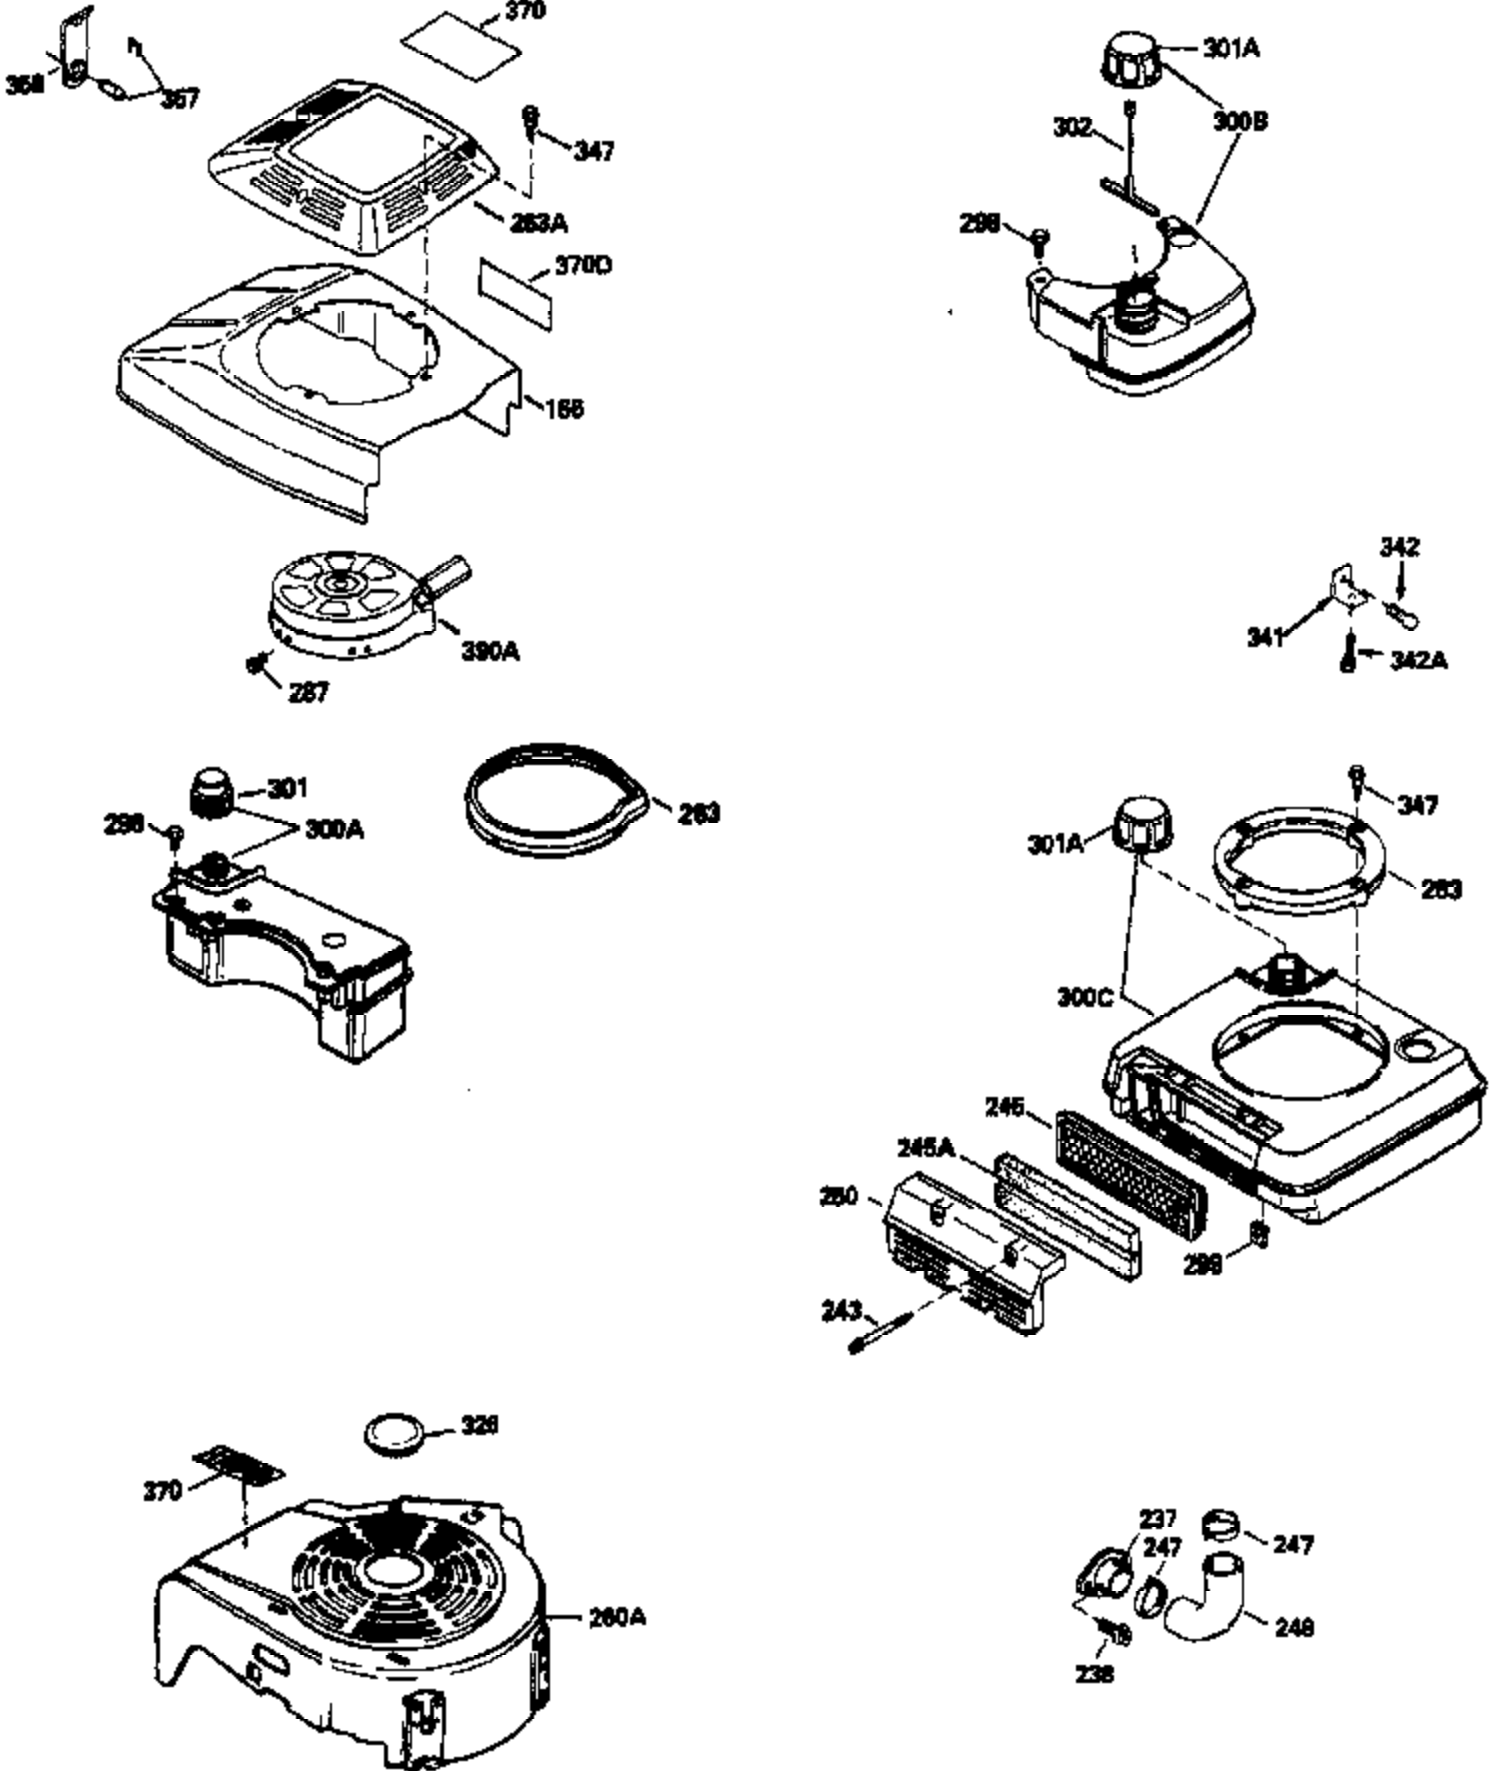

ILLUSTRATION SHOWS TYPICAL PARTS ONLY. ORDER BY PART NUMBER. PARTS NOT LISTED ARE SUPPLIED BY OEM.

VIEW 2 OF 3

Ref #	Part Number	Qty	Description
238	650932		Screw, 10-32 x 49/64"
245	35066		Filter, Air cleaner
246D	35435		Filter, Pre-Air (Optional)
250A	35065		Cover Assy., Air cleaner
287	650884		Screw, 8-32 x 1/2"
301A	35355		Fuel Cap (Use as required)
354	35025		Staple (Not used on all models)
357	34985		Rope Stop & Staple Assy. (Incl. 354)
370G	34387		Decal, Instruction (Optional)