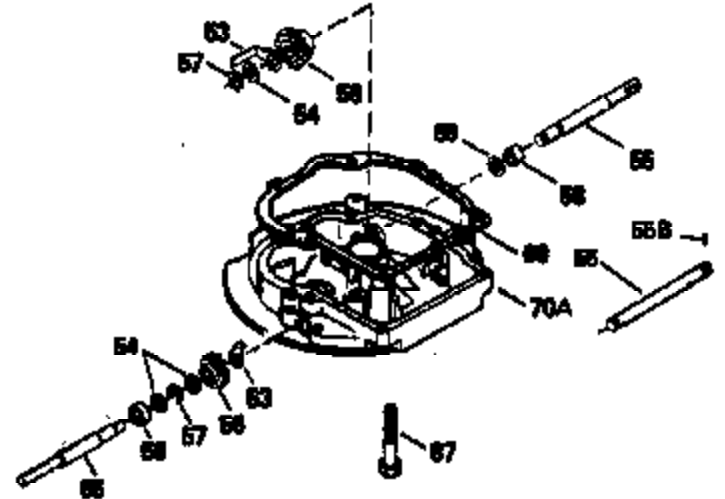

ILLUSTRATION SHOWS TYPICAL PARTS ONLY. ORDER BY PART NUMBER. PARTS NOT LISTED ARE SUPPLIED BY OEM.

VIEW 2 OF 3

Ref #	Part Number	Qty	Description
238	650932		Screw, 10-32 x 49/64"
245	35066		Filter, Air cleaner
246D	35435		Filter, Pre-Air (Optional)
250A	35065		Cover Assy., Air cleaner
287	650884		Screw, 8-32 x 1/2"
301A	35355		Fuel Cap (Use as required)
354	35025		Staple (Not used on all models)
357	34985		Rope Stop & Staple Assy. (Incl. 354)
370G	34387		Decal, Instruction (Optional)

ILLUSTRATION SHOWS TYPICAL PARTS ONLY. ORDER BY PART NUMBER. PARTS NOT LISTED ARE SUPPLIED BY OEM.

VIEW 3 OF 3

Ref #	Part Number	Qty	Description
19	31361		Spring, Extension
69	35261		* Gasket, Mounting flange
182	6201		Screw, 1/4-28 x 7/8"
185	31384A		Pipe, Intake (Incl. 224)
186	32653		Link, Governor spring
216	33086		Lever, Speed adjusting
223	650451		Screw, 1/4-20 x 1"
238	650932		Screw, 10-32 x 49/64"
239	34338		* Gasket, Air cleaner
241	35797		Collar, Air cleaner
245	35066		Filter, Air cleaner
246D	35435		Filter, Pre-Air (Optional)
250A	35065		Cover Assy., Air cleaner
260	35478		Housing, Blower
277A	30063		Screw, Torx T-30, 1/4-20 x 1/2" (Use as req.)
277	650795		Screw, 1/4-20 x 2-1/4" (Use as required)
354	35025		Staple (Not used on all models)
370G	34387		Decal, Instruction (Optional)
410	730574		Opt.Debris Screen Kit (Incl.370G,411, 412,413)
411	35596		Debris Screen (Optional)
412	35597		Debris Screen Bracket (Optional)
413	650910		Screw, 8-32 x 1/4 (Optional)
415	730162		Muffler Adapter Kit(In.274,277A)(Use as req.)