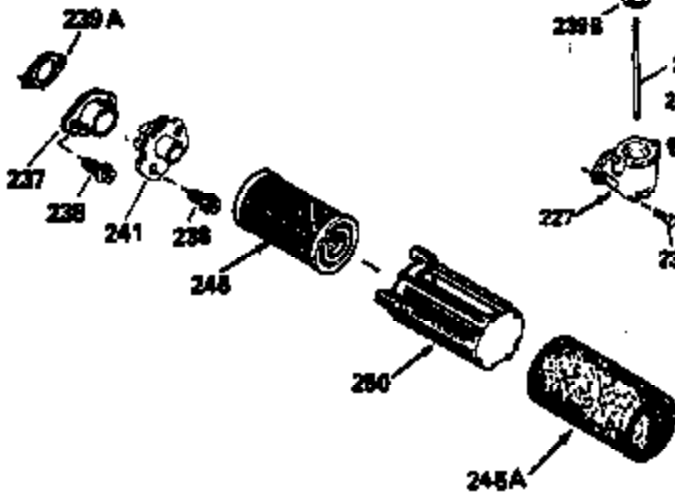

ILLUSTRATION SHOWS TYPICAL PARTS ONLY. ORDER BY PART NUMBER. PARTS NOT LISTED ARE SUPPLIED BY OEM.

VIEW 2 OF 3

Ref #	Part Number	Qty	Description
238	650932		Screw, 10-32 x 49/64"
245	35066		Filter, Air cleaner
246D	35435		Filter, Pre-Air (Optional)
250A	35065		Cover Assy., Air cleaner
287	650884		Screw, 8-32 x 1/2"
301A	35355		Fuel Cap (Use as required)
354	35025		Staple (Not used on all models)
357	34985		Rope Stop & Staple Assy. (Incl. 354)
370G	34387		Decal, Instruction (Optional)

ILLUSTRATION SHOWS TYPICAL PARTS ONLY. ORDER BY PART NUMBER. PARTS NOT LISTED ARE SUPPLIED BY OEM.

VIEW 3 OF 3

Ref #	Part Number	Qty	Description
19	31361		Spring, Extension
69	35261		* Gasket, Mounting flange
182	6201		Screw, 1/4-28 x 7/8"
185	31384A		Pipe, Intake (Incl. 224)
186	32653		Link, Governor spring
216	33086		Lever, Speed adjusting
223	650451		Screw, 1/4-20 x 1"
238	650932		Screw, 10-32 x 49/64"
239	34338		* Gasket, Air cleaner
241	35797		Collar, Air cleaner
245	35066		Filter, Air cleaner
246D	35435		Filter, Pre-Air (Optional)
250A	35065		Cover Assy., Air cleaner
260	35478		Housing, Blower
277A	30063		Screw, Torx T-30, 1/4-20 x 1/2" (Use as req.)
277	650795		Screw, 1/4-20 x 2-1/4" (Use as required)
354	35025		Staple (Not used on all models)
370G	34387		Decal, Instruction (Optional)
410	730574		Opt.Debris Screen Kit (Incl.370G,411, 412,413)
411	35596		Debris Screen (Optional)
412	35597		Debris Screen Bracket (Optional)
413	650910		Screw, 8-32 x 1/4 (Optional)
415	730162		Muffler Adapter Kit(In.274,277A)(Use as req.)