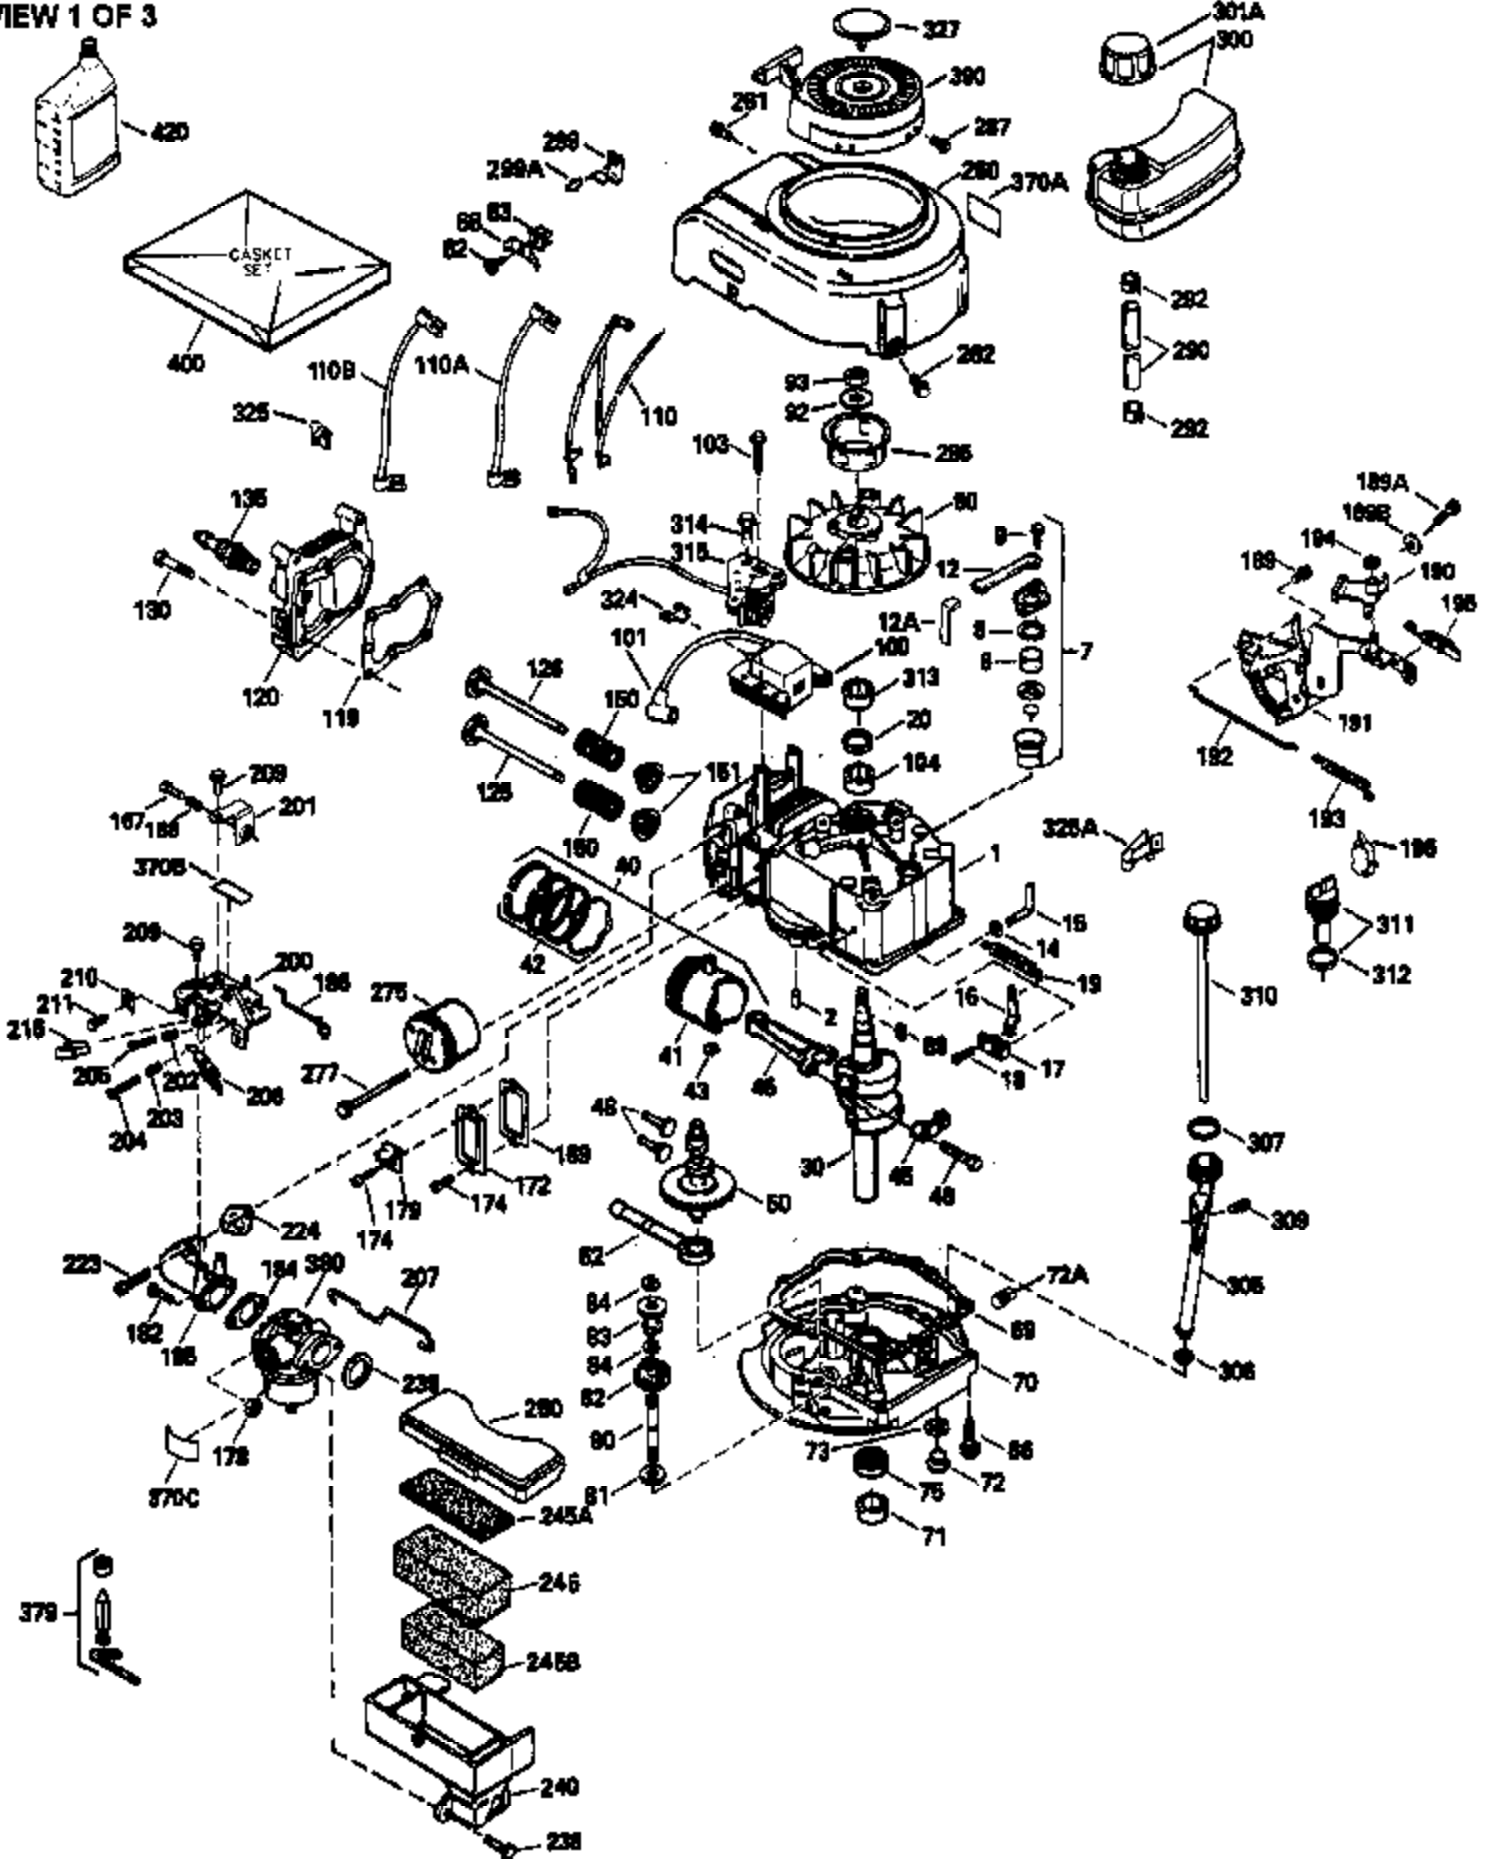

ILLUSTRATION SHOWS TYPICAL PARTS ONLY. ORDER BY PART NUMBER. PARTS NOT LISTED ARE SUPPLIED BY OEM.
VIEW 1 OF 3

Ref #	Part Number	Qty	Description
1	35010		Cylinder (Incl. 2 & 20) (2-5/8" Bore)
2	26727		Pin, Dowel
6	33734		Element, Breather
7	34214A		Breather Assy. (Incl. 6, 8, 9, 12 & 1 2A)
8	33735		* Gasket, Breather
9	30200		Screw, 10-24 x 9/16"
12	33886		Tube, Breather
14	28277		Washer, Flat
15	30589		Rod, Governor (Incl. 14)
16	31383A		Lever, Governor
17	31335		Clamp, Governor lever
18	650548		Screw, 8-32 x 5/16"
19	31361		Spring, Extension
20	32600		Seal, Oil
30	34570A		Crankshaft
40	35544		Piston, Pin & Ring Set (Std.) (2-5/8" Bore)
40	35545		Piston, Pin & Ring Set (.010" OS)
40	35546		Piston, Pin & Ring Set (.020" OS)
41	35541		Piston & Pin Ass'y. (Incl. 43)(Std.)(2-5/8")
41	35542		Piston & Pin Ass'y. (Incl. 43) (.010" OS)
41	35543		Piston & Pin Ass'y. (Incl. 43) (.020" OS)
42	35547		Ring Set (Std.) (2-5/8" Bore)
42	35548		Ring Set (.010" OS)
42	35549		Ring Set (.020" OS)
43	20381		Ring, Piston pin retaining
45	32875		Rod Assy., Connecting (Incl. 46)
46	32610A		Bolt, Connecting rod
48	27241		Lifter, Valve
50	33553		Camshaft (MCR)
52	29914		Oil Pump Assy.
69	35261		* Gasket, Mounting flange
70	34311C		Flange Ass'y. (Incl. 72, 72A, 73, 75 & 80)
72	30572		Plug, Oil drain (Incl. 73)
73	28833		* Drain Plug Gasket (Not req. W/plastic plug)
75	27897		Seal, Oil
80	30574		Shaft, Governor
81	30590A		Washer, Flat
82	30591		Gear Assy., Governor (Incl. 81)
83	30588A		Spool, Governor
84	29193		Ring, Retaining
86	650488		Screw, 1/4-20 x 1-1/4"
89	611004		Flywheel Key
90	611044		Flywheel
92	650815		Washer, Belleville
93	650816		Nut, Flywheel
100	34443A		Solid State Ignition
101	610118		Cover, Spark plug
103	650814		Screw, Torx T-15, 10-24 x 1"
110	34961		Ground Wire
119	33015A		* Gasket, Head
120	34342		Head, Cylinder
125	29314B		Intake Valve (Std.) (Incl. 151) (Conventional Ports)
125	29315C		Intake Valve (1/32" OS) (Incl. 151) (Conventional Ports)
126	29313C		Exhaust Valve (Std.) (Incl. 151) (Conventional Ports)
126	29315C		Exhaust Valve (1/32" OS) (Incl. 151) (Conventional Ports)
130	6021A		Screw, 5/16-18 x 1-1/2"
135	35395		Resistor Spark Plug (RJ19LM)
150	31672		Spring, Valve