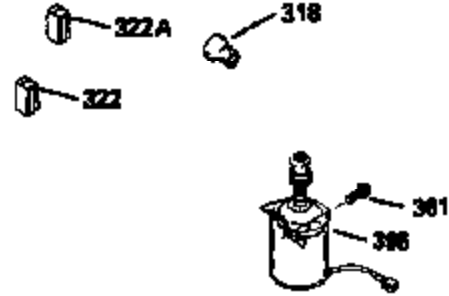

ILLUSTRATION SHOWS TYPICAL PARTS ONLY. ORDER BY PART NUMBER. PARTS NOT LISTED ARE SUPPLIED BY OEM.

VIEW 3 OF 3

Ref #	Part Number	Qty	Description
19	31361		Spring, Extension
69	35261		* Gasket, Mounting flange
182	6201		Screw, 1/4-28 x 7/8"
185	31384A		Pipe, Intake (Incl. 224)
186	32653		Link, Governor spring
216	33086		Lever, Speed adjusting
223	650451		Screw, 1/4-20 x 1"
238	650806		Screw, 10-32 x 5/8"
239	34338		* Gasket, Air cleaner
246	35604		Element, Air cleaner
246A	35605		Felt, Air cleaner
246D	35435		Filter, Pre-Air (Optional)
250	34341A		Cover, Air cleaner
275A	391019		Muffler
276	33753		Plate, Locking
277A	30063		Screw, Torx T-30, 1/4-20 x 1/2" (Use as req.)
277	650795		Screw, 1/4-20 x 2-1/4" (Use as requir ed)
322	34977		Connector, Body
330	34970		Wire & terminal Assy.
330	34978		Wire & terminal Assy.
361	650831		Screw, 1/4-20 x 15/32"
361A	650841		Washer
370G	34387		Decal, Instruction (Optional)
410	730574		Opt.Debris Screen Kit (Incl.370G,411, 412,413)
411	35596		Debris Screen (Optional)
412	35597		Debris Screen Bracket (Optional)
413	650910		Screw, 8-32 x 1/4 (Optional)
415	730162		Muffler Adapter Kit(In.274,277A)(Use as req.)