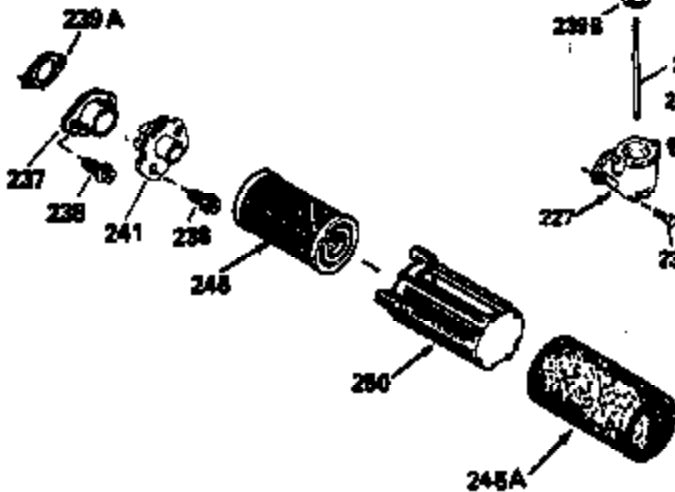

ILLUSTRATION SHOWS TYPICAL PARTS ONLY. ORDER BY PART NUMBER. PARTS NOT LISTED ARE SUPPLIED BY OEM.

VIEW 3 OF 3

Ref #	Part Number	Qty	Description
19	31361		Spring, Extension
69	35261		* Gasket, Mounting flange
182	6201		Screw, 1/4-28 x 7/8"
185	31384A		Pipe, Intake (Incl. 224)
186	32653		Link, Governor spring
216	33086		Lever, Speed adjusting
223	650451		Screw, 1/4-20 x 1"
238	650806		Screw, 10-32 x 5/8"
239	34338		* Gasket, Air cleaner
246	35604		Element, Air cleaner
246A	35605		Felt, Air cleaner
246D	35435		Filter, Pre-Air (Optional)
250	34341A		Cover, Air cleaner
275A	391019		Muffler
276	33753		Plate, Locking
277A	30063		Screw, Torx T-30, 1/4-20 x 1/2" (Use as req.)
277	650795		Screw, 1/4-20 x 2-1/4" (Use as requir ed)
322	34977		Connector, Body
330	34970		Wire & terminal Assy.
330	34978		Wire & terminal Assy.
361	650831		Screw, 1/4-20 x 15/32"
361A	650841		Washer
370G	34387		Decal, Instruction (Optional)
410	730574		Opt.Debris Screen Kit (Incl.370G,411, 412,413)
411	35596		Debris Screen (Optional)
412	35597		Debris Screen Bracket (Optional)
413	650910		Screw, 8-32 x 1/4 (Optional)
415	730162		Muffler Adapter Kit(In.274,277A)(Use as req.)