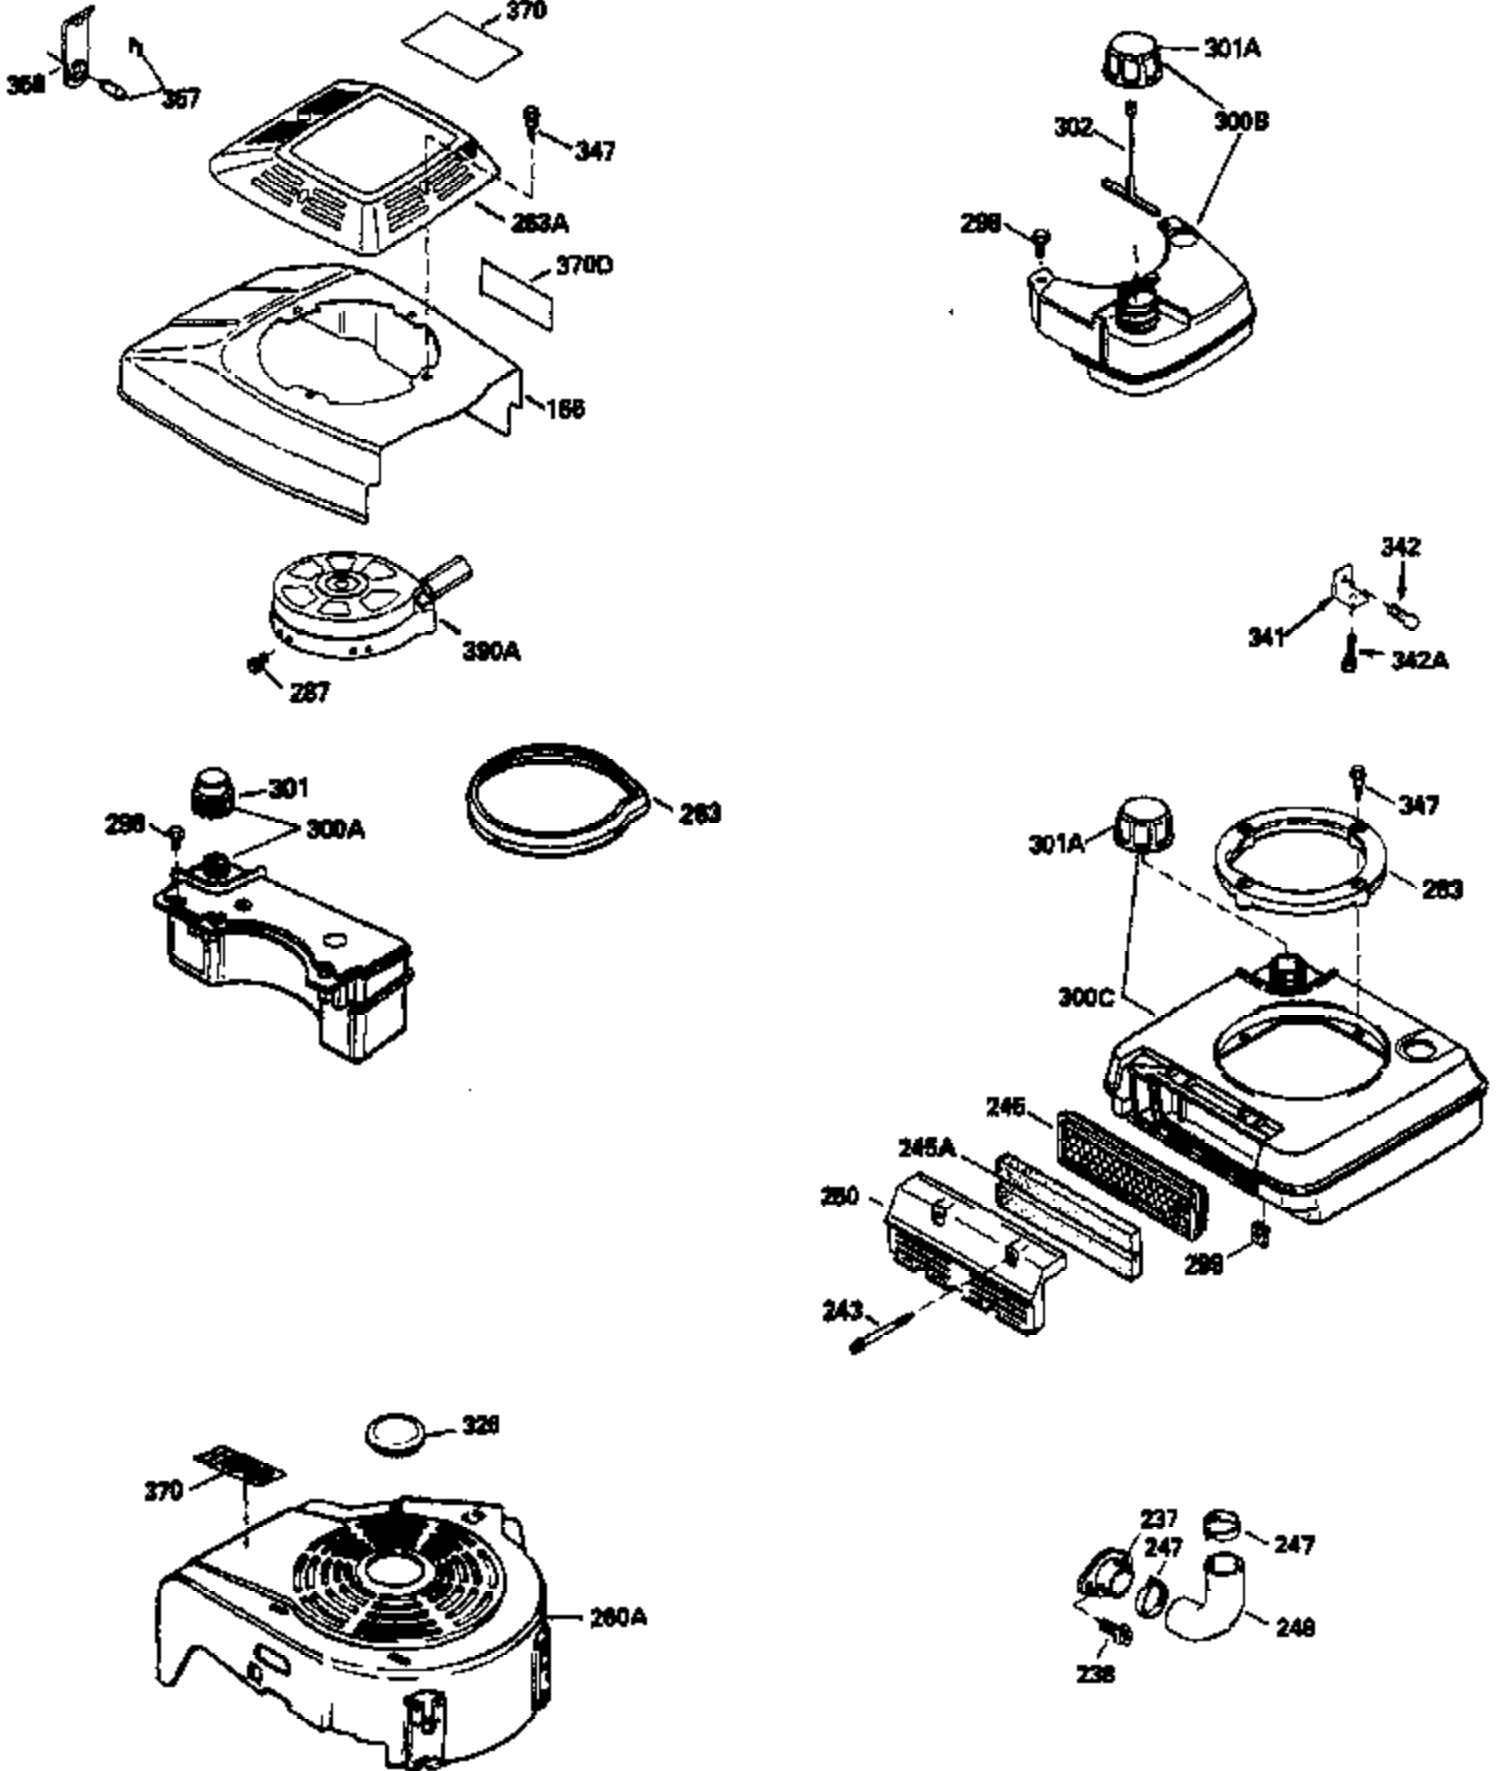

ILLUSTRATION SHOWS TYPICAL PARTS ONLY. ORDER BY PART NUMBER. PARTS NOT LISTED ARE SUPPLIED BY OEM.

VIEW 2 OF 3

Ref #	Part Number	Qty	Description
238	650806		Screw, 10-32 x 5/8"
246D	35435		Filter, Pre-Air (Optional)
246A	35605		Felt, Air cleaner
246	35604		Element, Air cleaner
250	34341A		Cover, Air cleaner
260A	35127		Housing, Blower
298	28763		Screw, 10-32 x 35/64"
300B	34979A		Fuel Tank (Incl. 292 & 301A)
301A	35355		Fuel Cap (Use as required)
326	34113		Plug, Screen
330	34970		Wire & terminal Assy.
330	34978		Wire & terminal Assy.
361A	650841		Washer
370G	34387		Decal, Instruction (Optional)