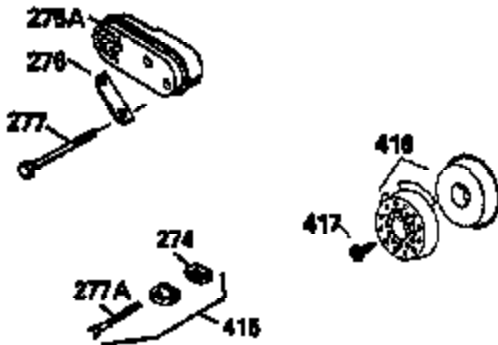

ILLUSTRATION SHOWS TYPICAL PARTS ONLY. ORDER BY PART NUMBER. PARTS NOT LISTED ARE SUPPLIED BY OEM.

VIEW 3 OF 3

Ref #	Part Number	Qty	Description
19	31361		Spring, Extension
69	35261		* Gasket, Mounting flange
182	6201		Screw, 1/4-28 x 7/8"
185	31384A		Pipe, Intake (Incl. 224)
186	32653		Link, Governor spring
216	33086		Lever, Speed adjusting
223	650451		Screw, 1/4-20 x 1"
238	650806		Screw, 10-32 x 5/8"
239	34338		* Gasket, Air cleaner
246	35604		Element, Air cleaner
246A	35605		Felt, Air cleaner
246D	35435		Filter, Pre-Air (Optional)
250	34341A		Cover, Air cleaner
275A	391019		Muffler
276	33753		Plate, Locking
277A	30063		Screw, Torx T-30, 1/4-20 x 1/2" (Use as req.)
277	650795		Screw, 1/4-20 x 2-1/4" (Use as requir ed)
322	34977		Connector, Body
330	34970		Wire & terminal Assy.
330	34978		Wire & terminal Assy.
361	650831		Screw, 1/4-20 x 15/32"
361A	650841		Washer
370G	34387		Decal, Instruction (Optional)
410	730574		Opt.Debris Screen Kit (Incl.370G,411, 412,413)
411	35596		Debris Screen (Optional)
412	35597		Debris Screen Bracket (Optional)
413	650910		Screw, 8-32 x 1/4 (Optional)
415	730162		Muffler Adapter Kit(In.274,277A)(Use as req.)