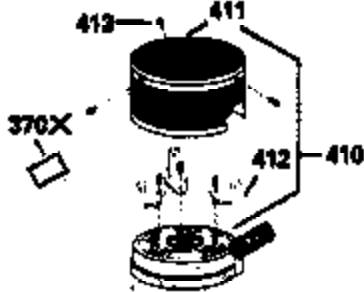

ILLUSTRATION SHOWS TYPICAL PARTS ONLY. ORDER BY PART NUMBER. PARTS NOT LISTED ARE SUPPLIED BY OEM.

VIEW 3 OF 3

Ref #	Part Number	Qty	Description
19	31361		Spring, Extension
69	35261		* Gasket, Mounting flange
182	6201		Screw, 1/4-28 x 7/8"
185	31384A		Pipe, Intake (Incl. 224)
186	32653		Link, Governor spring
216	33086		Lever, Speed adjusting
223	650451		Screw, 1/4-20 x 1"
238	650806		Screw, 10-32 x 5/8"
239	34338		* Gasket, Air cleaner
246	35604		Element, Air cleaner
246A	35605		Felt, Air cleaner
246D	35435		Filter, Pre-Air (Optional)
250	34341A		Cover, Air cleaner
275A	391019		Muffler
276	33753		Plate, Locking
277A	30063		Screw, Torx T-30, 1/4-20 x 1/2" (Use as req.)
277	650795		Screw, 1/4-20 x 2-1/4" (Use as requir ed)
322	34977		Connector, Body
330	34970		Wire & terminal Assy.
330	34978		Wire & terminal Assy.
361	650831		Screw, 1/4-20 x 15/32"
361A	650841		Washer
370G	34387		Decal, Instruction (Optional)
410	730574		Opt.Debris Screen Kit (Incl.370G,411, 412,413)
411	35596		Debris Screen (Optional)
412	35597		Debris Screen Bracket (Optional)
413	650910		Screw, 8-32 x 1/4 (Optional)
415	730162		Muffler Adapter Kit(In.274,277A)(Use as req.)