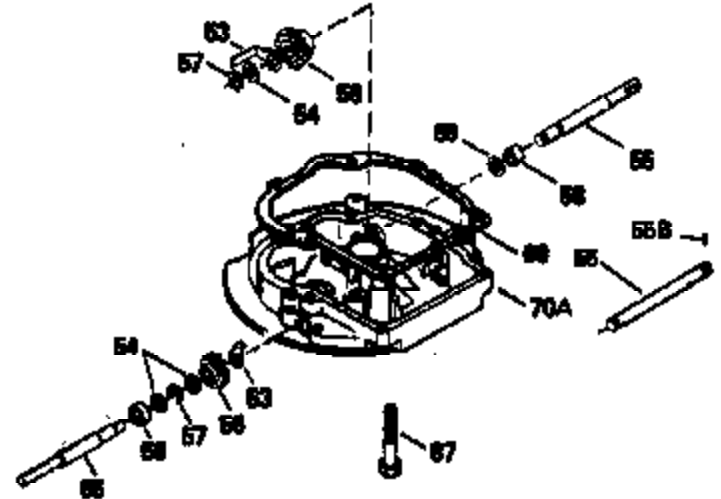

ILLUSTRATION SHOWS TYPICAL PARTS ONLY. ORDER BY PART NUMBER. PARTS NOT LISTED ARE SUPPLIED BY OEM.

VIEW 3 OF 3

Ref #	Part Number	Qty	Description
19	31361		Spring, Extension
69	35261		* Gasket, Mounting flange
182	6201		Screw, 1/4-28 x 7/8"
185	31384A		Pipe, Intake (Incl. 224)
186	32653		Link, Governor spring
216	33086		Lever, Speed adjusting
223	650451		Screw, 1/4-20 x 1"
238	650806		Screw, 10-32 x 5/8"
239	34338		* Gasket, Air cleaner
246	35604		Element, Air cleaner
246A	35605		Felt, Air cleaner
246D	35435		Filter, Pre-Air (Optional)
250	34341A		Cover, Air cleaner
275A	391019		Muffler
276	33753		Plate, Locking
277A	30063		Screw, Torx T-30, 1/4-20 x 1/2" (Use as req.)
277	650795		Screw, 1/4-20 x 2-1/4" (Use as requir ed)
322	34977		Connector, Body
330	34970		Wire & terminal Assy.
330	34978		Wire & terminal Assy.
361	650831		Screw, 1/4-20 x 15/32"
361A	650841		Washer
370G	34387		Decal, Instruction (Optional)
410	730574		Opt.Debris Screen Kit (Incl.370G,411, 412,413)
411	35596		Debris Screen (Optional)
412	35597		Debris Screen Bracket (Optional)
413	650910		Screw, 8-32 x 1/4 (Optional)
415	730162		Muffler Adapter Kit(In.274,277A)(Use as req.)