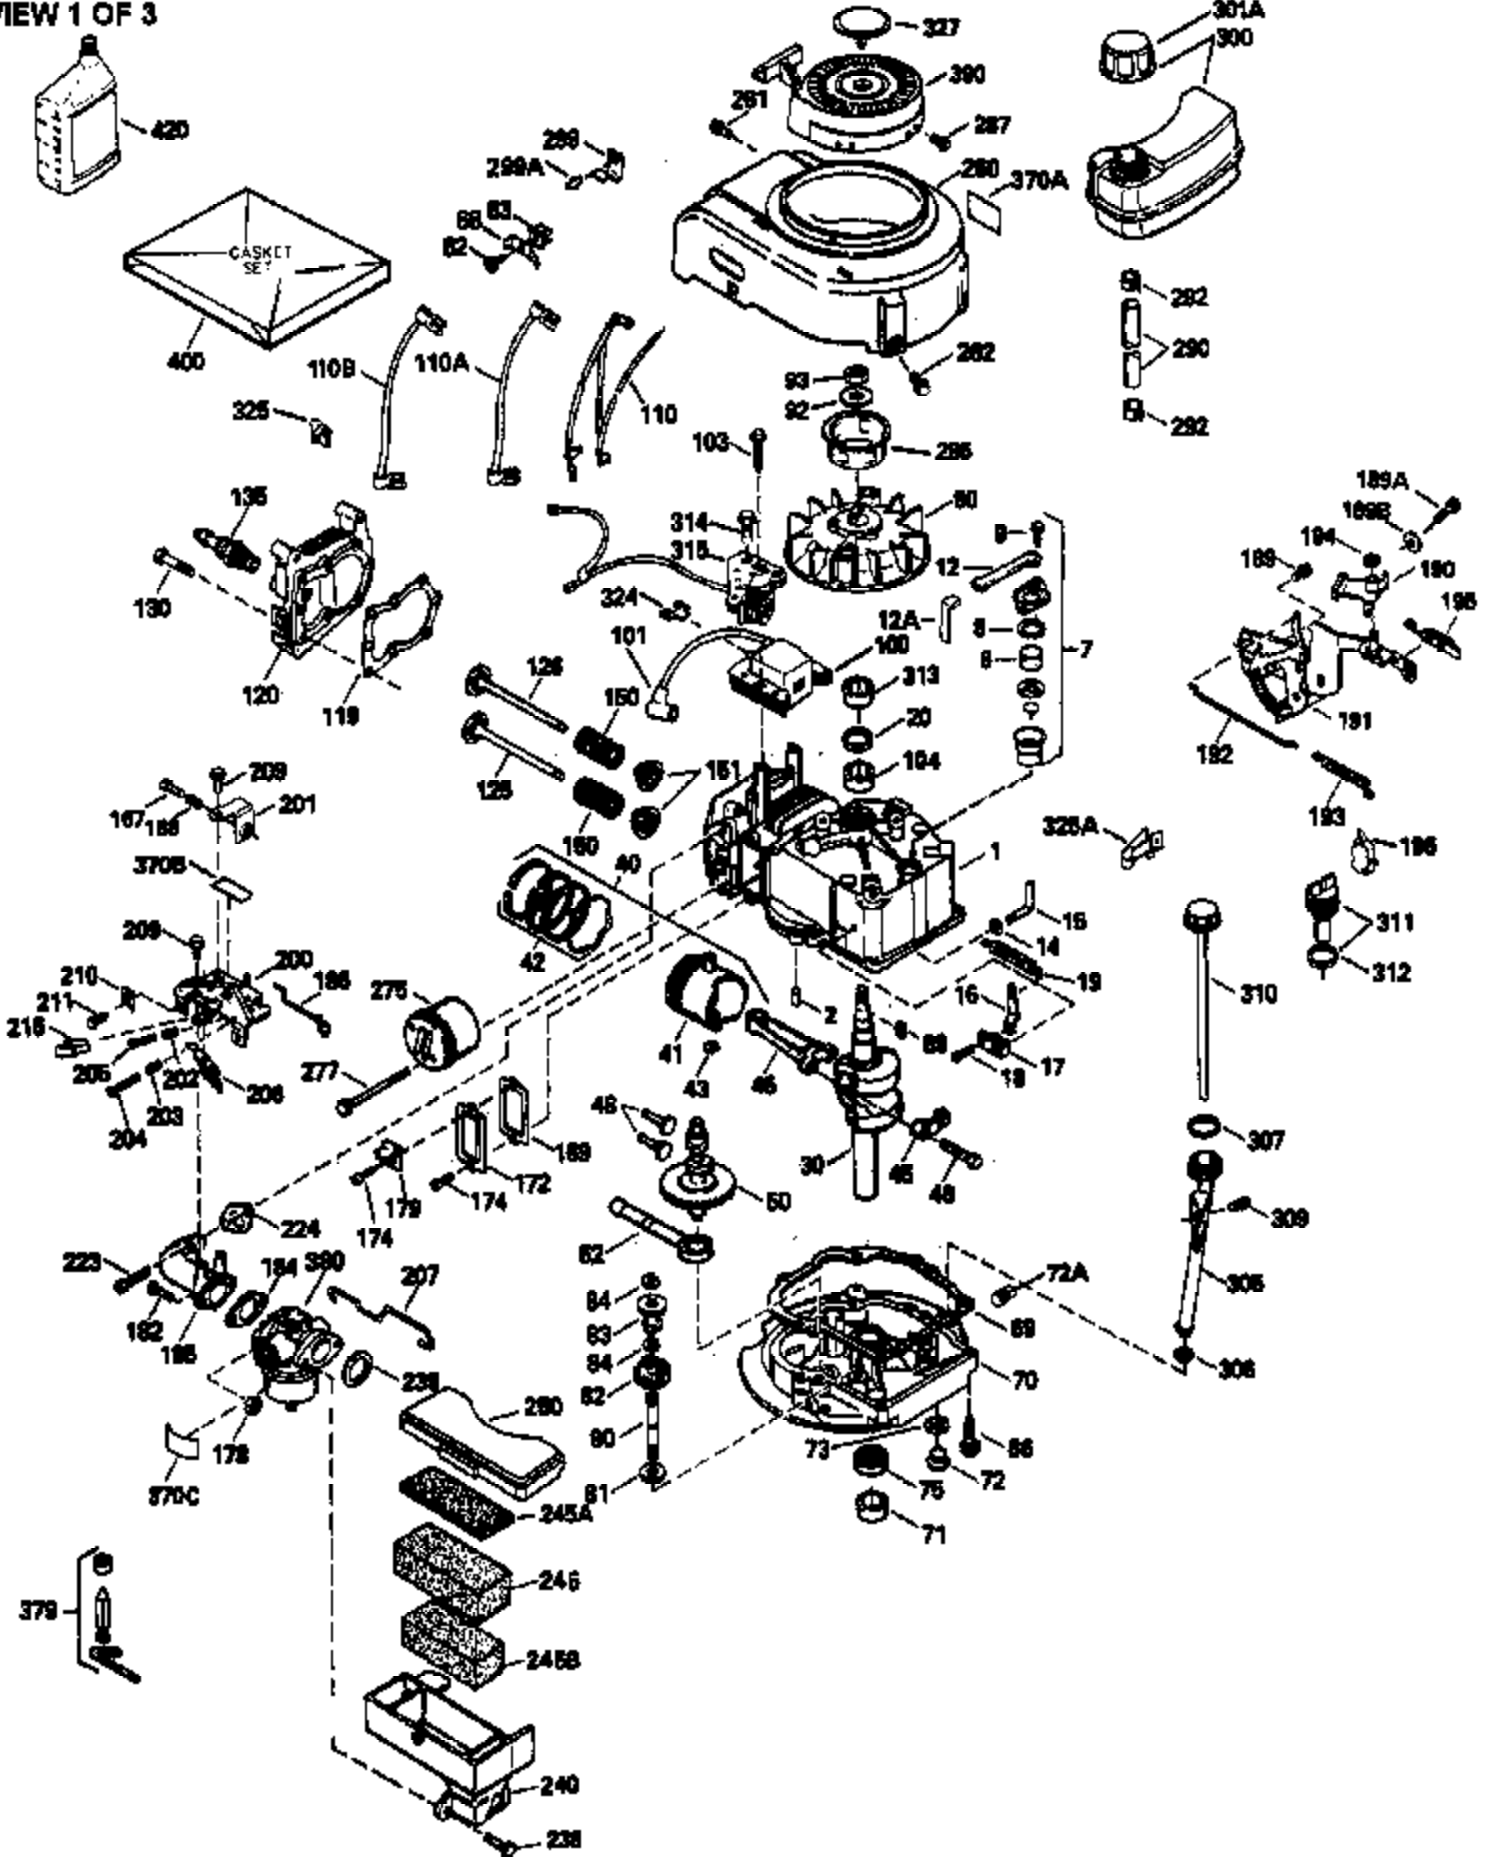

ILLUSTRATION SHOWS TYPICAL PARTS ONLY. ORDER BY PART NUMBER. PARTS NOT LISTED ARE SUPPLIED BY OEM.
VIEW 1 OF 3

Ref #	Part Number	Qty	Description
1	35154		Cylinder (Incl. 2 & 20) (2-5/8" Bore)
2	26727		Pin, Dowel
6	33734		Element, Breather
7	34214A		Breather Assy. (Incl. 6, 8, 9, 12 & 1 2A)
8	33735		* Gasket, Breather
9	30200		Screw, 10-24 x 9/16"
12	33886		Tube, Breather
14	28277		Washer, Flat
15	30589		Rod, Governor (Incl. 14)
16	31383A		Lever, Governor
17	31335		Clamp, Governor lever
18	650548		Screw, 8-32 x 5/16"
19	31386		Spring, Governor
20	32600		Seal, Oil
30	34570A		Crankshaft
40	35544		Piston, Pin & Ring Set (Std.) (2-5/8" Bore)
40	35545		Piston, Pin & Ring Set (.010" OS)
40	35546		Piston, Pin & Ring Set (.020" OS)
41	35541		Piston & Pin Ass'y. (Incl. 43)(Std.)(2-5/8")
41	35542		Piston & Pin Ass'y. (Incl. 43) (.010" OS)
41	35543		Piston & Pin Ass'y. (Incl. 43) (.020" OS)
42	35547		Ring Set (Std.) (2-5/8" Bore)
42	35548		Ring Set (.010" OS)
42	35549		Ring Set (.020" OS)
43	20381		Ring, Piston pin retaining
45	32875		Rod Assy., Connecting (Incl. 46)
46	32610A		Bolt, Connecting rod
48	27241		Lifter, Valve
50	33553		Camshaft (MCR)
52	29914		Oil Pump Assy.
69	35261		* Gasket, Mounting flange
70	34790C		Flange Ass'y. (Incl.71, 72, 72A, 73, 75 & 80)
71	34837		Bushing, Flange
72	30572		Plug, Oil drain (Incl. 73)
73	28833		* Drain Plug Gasket (Not req. W/plastic plug)
75	27897		Seal, Oil
80	30574		Shaft, Governor
81	30590A		Washer, Flat
82	30591		Gear Assy., Governor (Incl. 81)
83	30588A		Spool, Governor
84	29193		Ring, Retaining
86	650488		Screw, 1/4-20 x 1-1/4"
89	611004		Flywheel Key
90	611112		Flywheel
92	650815		Washer, Belleville
93	650816		Nut, Flywheel
100	34443A		Solid State Ignition
101	610118		Cover, Spark plug
103	650814		Screw, Torx T-15, 10-24 x 1"
104	34836		Bushing, Cylinder
110	35181		Ground Wire
119	33015A		* Gasket, Head
120	34342		Head, Cylinder
125	29314B		Intake Valve (Std.) (Incl. 151) (Conventional Ports)
125	29315C		Intake Valve (1/32" OS) (Incl. 151) (Conventional Ports)
126	29313C		Exhaust Valve (Std.) (Incl. 151) (Conventional Ports)
126	29315C		Exhaust Valve (1/32" OS) (Incl. 151) (Conventional Ports)
130	6021A		Screw, 5/16-18 x 1-1/2"