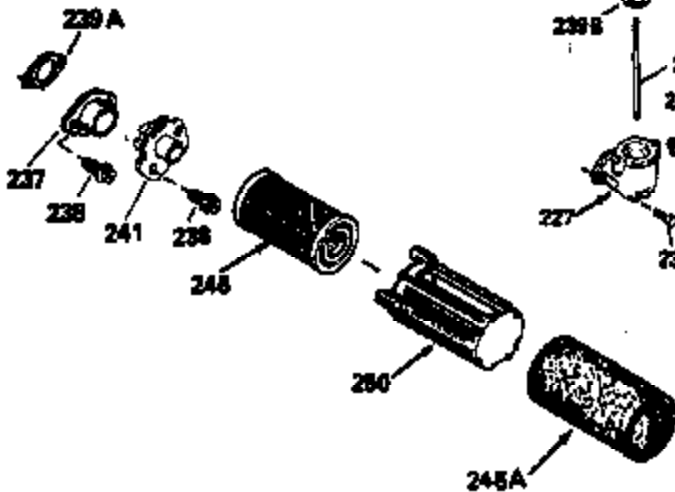

Ref #	Part Number	Qty	Description
420	730225		SAE 30, 4-Cycle Engine Oil (Quart)

ILLUSTRATION SHOWS TYPICAL PARTS ONLY. ORDER BY PART NUMBER. PARTS NOT LISTED ARE SUPPLIED BY OEM.

VIEW 2 OF 3

Ref #	Part Number	Qty	Description
238	650806		Screw, 10-32 x 5/8"
246D	35435		Filter, Pre-Air (Optional)
246A	35605		Felt, Air cleaner
246	34340		Element, Air cleaner
246	35604		Element, Air cleaner
250	34792		Cover, Air cleaner
287	650884		Screw, 8-32 x 1/2"
298	28763		Screw, 10-32 x 35/64"
300A	34476		Fuel Tank (Incl. 292 & 301)
301	33032		Fuel Cap (Use as required)
370G	34387		Decal, Instruction (Optional)
370	550223		Decal, Name

ILLUSTRATION SHOWS TYPICAL PARTS ONLY. ORDER BY PART NUMBER. PARTS NOT LISTED ARE SUPPLIED BY OEM.

VIEW 3 OF 3

Ref #	Part Number	Qty	Description
19	31386		Spring, Governor
69	35261		* Gasket, Mounting flange
182	6201		Screw, 1/4-28 x 7/8"
185	31384A		Pipe, Intake (Incl. 224)
186	34337		Link, Governor spring
223	650451		Screw, 1/4-20 x 1"
238	650806		Screw, 10-32 x 5/8"
239	34338		* Gasket, Air cleaner
246	34340		Element, Air cleaner
246	35604		Element, Air cleaner
246A	35605		Felt, Air cleaner
246D	35435		Filter, Pre-Air (Optional)
250	34792		Cover, Air cleaner
260	35484		Housing, Blower
275A	391019		Muffler
276	33753		Plate, Locking
277	650795		Screw, 1/4-20 x 2-1/4" (Use as required)
277A	30063		Screw, Torx T-30, 1/4-20 x 1/2" (Use as req.)
370G	34387		Decal, Instruction (Optional)
410	730574		Opt.Debris Screen Kit (Incl.370G,411, 412,413)
411	35596		Debris Screen (Optional)
412	35597		Debris Screen Bracket (Optional)
413	650910		Screw, 8-32 x 1/4 (Optional)
415	730162		Muffler Adapter Kit(In.274,277A)(Use as req.)