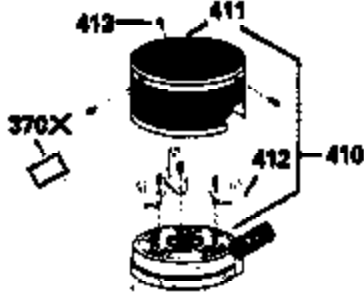

ILLUSTRATION SHOWS TYPICAL PARTS ONLY. ORDER BY PART NUMBER. PARTS NOT LISTED ARE SUPPLIED BY OEM.

VIEW 3 OF 3

Ref #	Part Number	Qty	Description
19	31386		Spring, Governor
69	35261		* Gasket, Mounting flange
182	6201		Screw, 1/4-28 x 7/8"
185	31384A		Pipe, Intake (Incl. 224)
186	34337		Link, Governor spring
223	650451		Screw, 1/4-20 x 1"
238	650806		Screw, 10-32 x 5/8"
239	34338		* Gasket, Air cleaner
246	34340		Element, Air cleaner
246	35604		Element, Air cleaner
246A	35605		Felt, Air cleaner
246D	35435		Filter, Pre-Air (Optional)
250	34792		Cover, Air cleaner
260	35484		Housing, Blower
275A	391019		Muffler
276	33753		Plate, Locking
277	650795		Screw, 1/4-20 x 2-1/4" (Use as required)
277A	30063		Screw, Torx T-30, 1/4-20 x 1/2" (Use as req.)
370G	34387		Decal, Instruction (Optional)
410	730574		Opt.Debris Screen Kit (Incl.370G,411, 412,413)
411	35596		Debris Screen (Optional)
412	35597		Debris Screen Bracket (Optional)
413	650910		Screw, 8-32 x 1/4 (Optional)
415	730162		Muffler Adapter Kit(In.274,277A)(Use as req.)