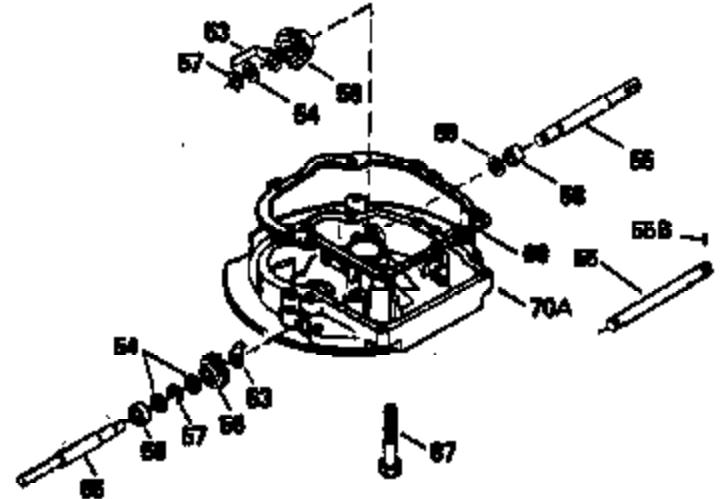

Ref #	Part Number	Qty	Description
420	730225		SAE 30, 4-Cycle Engine Oil (Quart)

ILLUSTRATION SHOWS TYPICAL PARTS ONLY. ORDER BY PART NUMBER. PARTS NOT LISTED ARE SUPPLIED BY OEM.

VIEW 2 OF 3

Ref #	Part Number	Qty	Description
238	650806		Screw, 10-32 x 5/8"
246D	35435		Filter, Pre-Air (Optional)
246A	35605		Felt, Air cleaner
246	34340		Element, Air cleaner
246	35604		Element, Air cleaner
250	34792		Cover, Air cleaner
287	650884		Screw, 8-32 x 1/2"
298	28763		Screw, 10-32 x 35/64"
300A	34476		Fuel Tank (Incl. 292 & 301)
301	33032		Fuel Cap (Use as required)
370G	34387		Decal, Instruction (Optional)
370	550223		Decal, Name

ILLUSTRATION SHOWS TYPICAL PARTS ONLY. ORDER BY PART NUMBER. PARTS NOT LISTED ARE SUPPLIED BY OEM.

VIEW 3 OF 3

Ref #	Part Number	Qty	Description
19	31386		Spring, Governor
69	35261		* Gasket, Mounting flange
182	6201		Screw, 1/4-28 x 7/8"
185	31384A		Pipe, Intake (Incl. 224)
186	34337		Link, Governor spring
223	650451		Screw, 1/4-20 x 1"
238	650806		Screw, 10-32 x 5/8"
239	34338		* Gasket, Air cleaner
246	34340		Element, Air cleaner
246	35604		Element, Air cleaner
246A	35605		Felt, Air cleaner
246D	35435		Filter, Pre-Air (Optional)
250	34792		Cover, Air cleaner
260	35484		Housing, Blower
275A	391019		Muffler
276	33753		Plate, Locking
277	650795		Screw, 1/4-20 x 2-1/4" (Use as required)
277A	30063		Screw, Torx T-30, 1/4-20 x 1/2" (Use as req.)
370G	34387		Decal, Instruction (Optional)
410	730574		Opt.Debris Screen Kit (Incl.370G,411, 412,413)
411	35596		Debris Screen (Optional)
412	35597		Debris Screen Bracket (Optional)
413	650910		Screw, 8-32 x 1/4 (Optional)
415	730162		Muffler Adapter Kit(In.274,277A)(Use as req.)