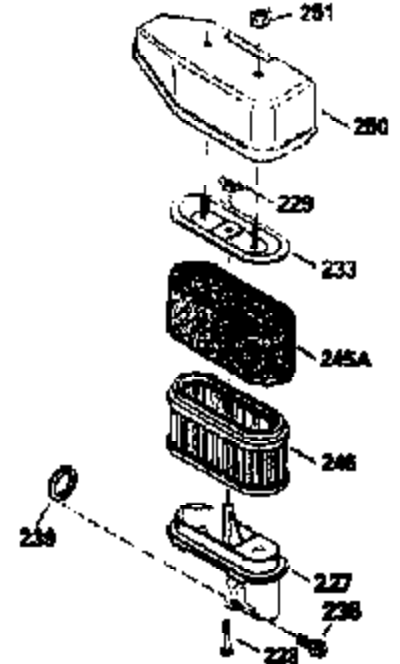

Ref #	Part Number	Qty	Description
420	730225		SAE 30, 4-Cycle Engine Oil (Quart)

ILLUSTRATION SHOWS TYPICAL PARTS ONLY. ORDER BY PART NUMBER. PARTS NOT LISTED ARE SUPPLIED BY OEM.

VIEW 2 OF 3

Ref #	Part Number	Qty	Description
238	650806		Screw, 10-32 x 5/8"
246D	35435		Filter, Pre-Air (Optional)
246A	35605		Felt, Air cleaner
246	34340		Element, Air cleaner
246	35604		Element, Air cleaner
250	34792		Cover, Air cleaner
287	650884		Screw, 8-32 x 1/2"
298	28763		Screw, 10-32 x 35/64"
300A	34476		Fuel Tank (Incl. 292 & 301)
301	33032		Fuel Cap (Use as required)
370G	34387		Decal, Instruction (Optional)
370	550223		Decal, Name

ILLUSTRATION SHOWS TYPICAL PARTS ONLY. ORDER BY PART NUMBER. PARTS NOT LISTED ARE SUPPLIED BY OEM.

VIEW 3 OF 3

Ref #	Part Number	Qty	Description
19	31386		Spring, Governor
69	35261		* Gasket, Mounting flange
182	6201		Screw, 1/4-28 x 7/8"
185	31384A		Pipe, Intake (Incl. 224)
186	34337		Link, Governor spring
223	650451		Screw, 1/4-20 x 1"
238	650806		Screw, 10-32 x 5/8"
239	34338		* Gasket, Air cleaner
246	34340		Element, Air cleaner
246	35604		Element, Air cleaner
246A	35605		Felt, Air cleaner
246D	35435		Filter, Pre-Air (Optional)
250	34792		Cover, Air cleaner
260	35484		Housing, Blower
275A	391019		Muffler
276	33753		Plate, Locking
277	650795		Screw, 1/4-20 x 2-1/4" (Use as required)
277A	30063		Screw, Torx T-30, 1/4-20 x 1/2" (Use as req.)
370G	34387		Decal, Instruction (Optional)
410	730574		Opt.Debris Screen Kit (Incl.370G,411, 412,413)
411	35596		Debris Screen (Optional)
412	35597		Debris Screen Bracket (Optional)
413	650910		Screw, 8-32 x 1/4 (Optional)
415	730162		Muffler Adapter Kit(In.274,277A)(Use as req.)