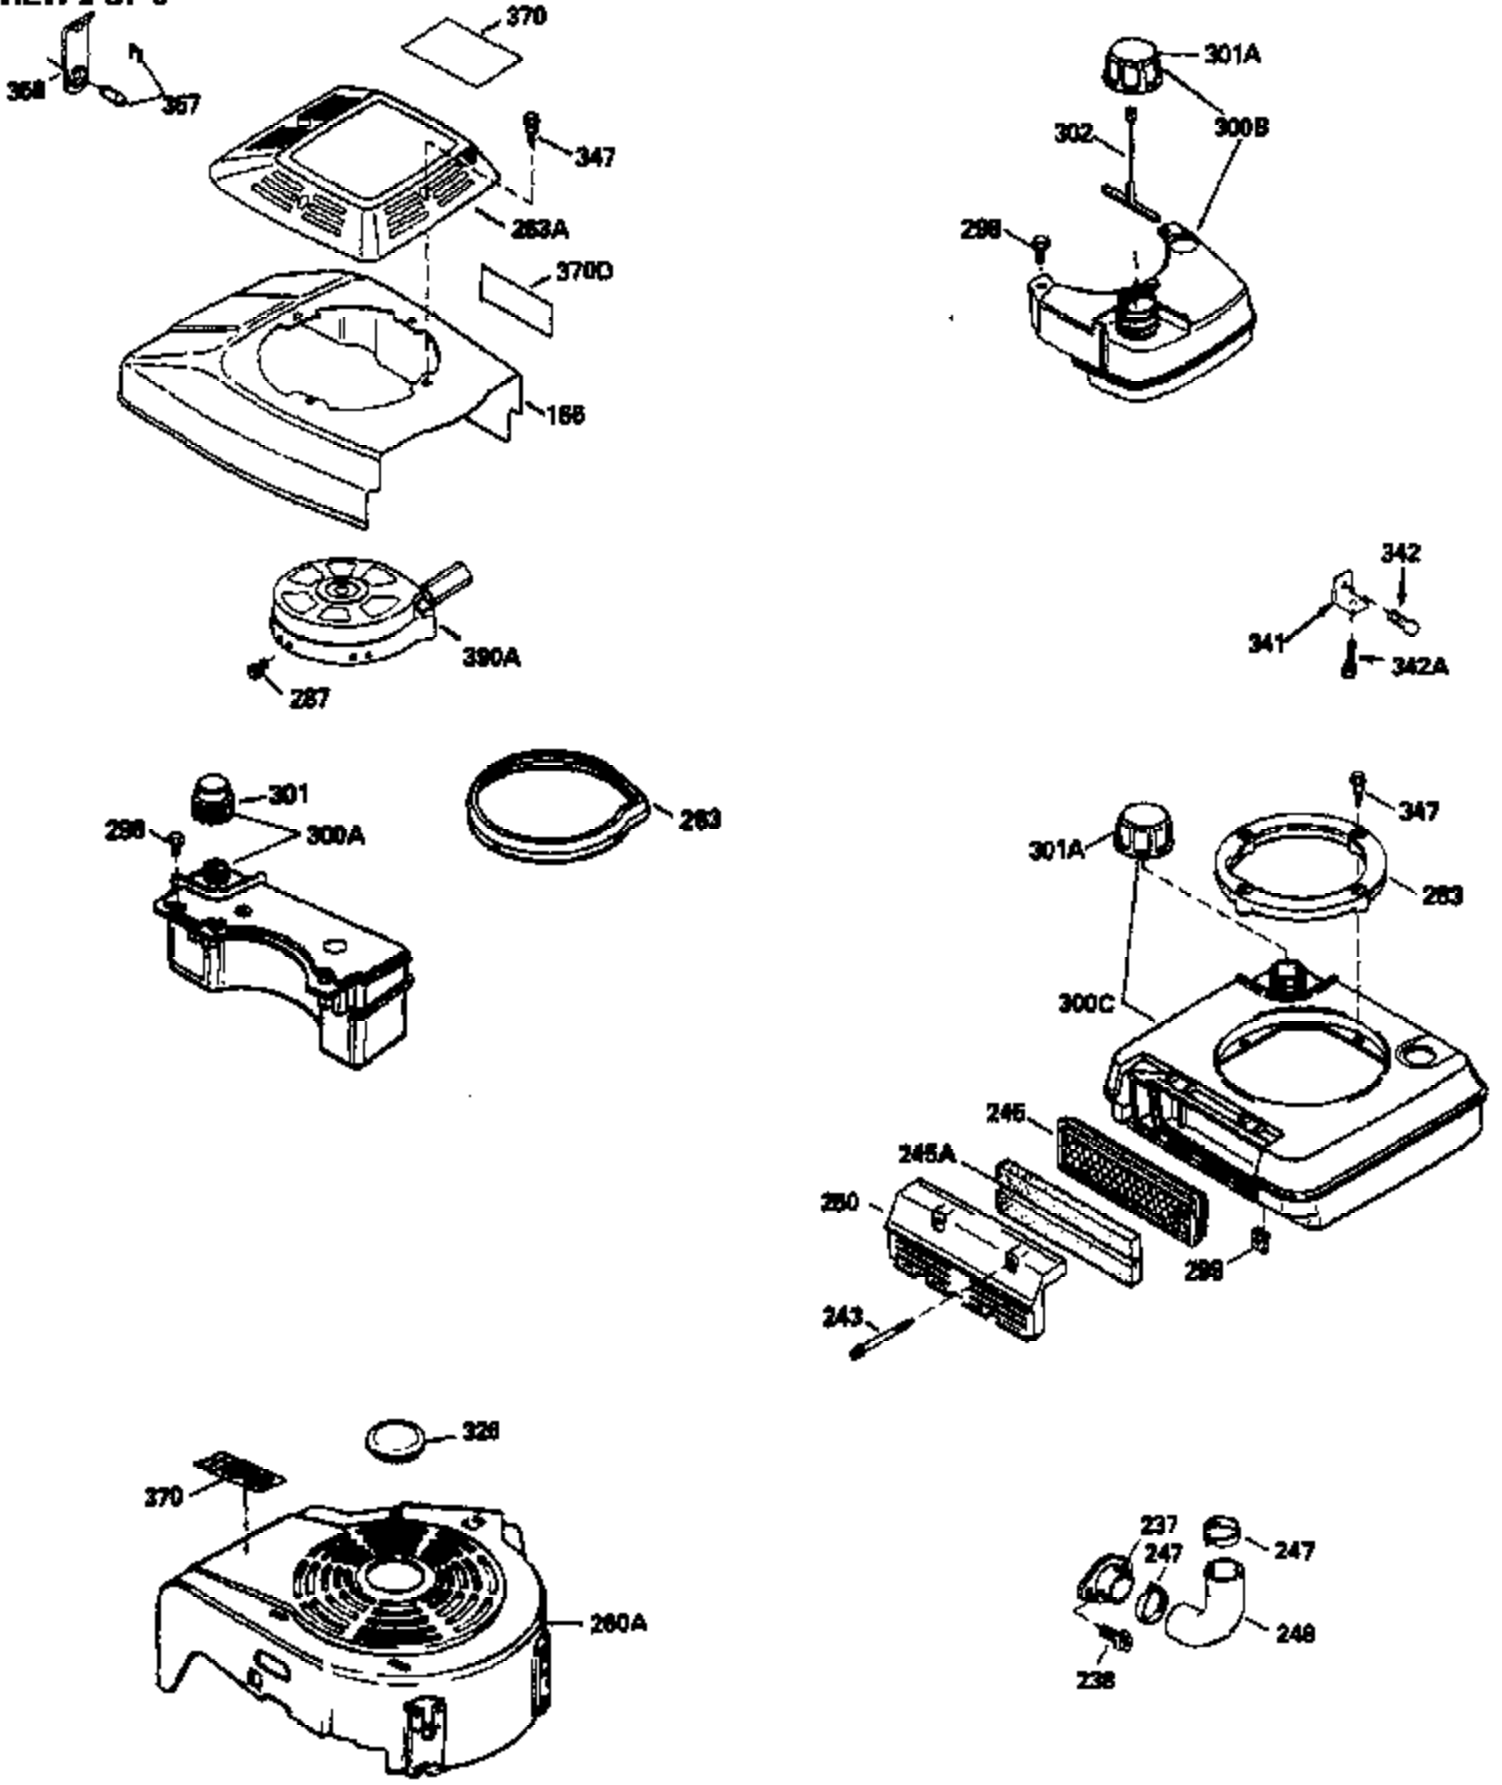

Ref #	Part Number	Qty	Description
420	730225		SAE 30, 4-Cycle Engine Oil (Quart)

ILLUSTRATION SHOWS TYPICAL PARTS ONLY. ORDER BY PART NUMBER. PARTS NOT LISTED ARE SUPPLIED BY OEM.

VIEW 2 OF 3

Ref #	Part Number	Qty	Description
238	650806		Screw, 10-32 x 5/8"
246D	35435		Filter, Pre-Air (Optional)
246A	35605		Felt, Air cleaner
246	34340		Element, Air cleaner
246	35604		Element, Air cleaner
250	34792		Cover, Air cleaner
287	650884		Screw, 8-32 x 1/2"
298	28763		Screw, 10-32 x 35/64"
300A	34476		Fuel Tank (Incl. 292 & 301)
301	33032		Fuel Cap (Use as required)
370G	34387		Decal, Instruction (Optional)
370	550223		Decal, Name