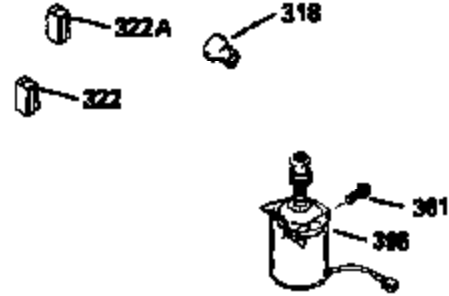

ILLUSTRATION SHOWS TYPICAL PARTS ONLY. ORDER BY PART NUMBER. PARTS NOT LISTED ARE SUPPLIED BY OEM.

VIEW 3 OF 3

Ref #	Part Number	Qty	Description
19	31386		Spring, Governor
69	35261		* Gasket, Mounting flange
182	6201		Screw, 1/4-28 x 7/8"
185	31384A		Pipe, Intake (Incl. 224)
186	34337		Link, Governor spring
223	650451		Screw, 1/4-20 x 1"
238	650806		Screw, 10-32 x 5/8"
239	34338		* Gasket, Air cleaner
246	34340		Element, Air cleaner
246	35604		Element, Air cleaner
246A	35605		Felt, Air cleaner
246D	35435		Filter, Pre-Air (Optional)
250	34792		Cover, Air cleaner
260	35484		Housing, Blower
275A	391019		Muffler
276	33753		Plate, Locking
277	650795		Screw, 1/4-20 x 2-1/4" (Use as required)
277A	30063		Screw, Torx T-30, 1/4-20 x 1/2" (Use as req.)
370G	34387		Decal, Instruction (Optional)
410	730574		Opt.Debris Screen Kit (Incl.370G,411, 412,413)
411	35596		Debris Screen (Optional)
412	35597		Debris Screen Bracket (Optional)
413	650910		Screw, 8-32 x 1/4 (Optional)
415	730162		Muffler Adapter Kit(In.274,277A)(Use as req.)