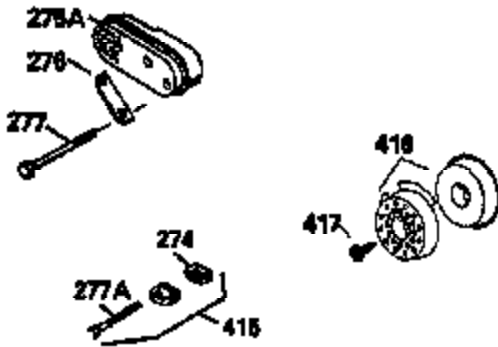

ILLUSTRATION SHOWS TYPICAL PARTS ONLY. ORDER BY PART NUMBER. PARTS NOT LISTED ARE SUPPLIED BY OEM.

VIEW 3 OF 3

Ref #	Part Number	Qty	Description
19	31386		Spring, Governor
69	35261		* Gasket, Mounting flange
182	6201		Screw, 1/4-28 x 7/8"
185	31384A		Pipe, Intake (Incl. 224)
186	34337		Link, Governor spring
223	650451		Screw, 1/4-20 x 1"
238	650806		Screw, 10-32 x 5/8"
239	34338		* Gasket, Air cleaner
246	34340		Element, Air cleaner
246	35604		Element, Air cleaner
246A	35605		Felt, Air cleaner
246D	35435		Filter, Pre-Air (Optional)
250	34792		Cover, Air cleaner
260	35484		Housing, Blower
275A	391019		Muffler
276	33753		Plate, Locking
277	650795		Screw, 1/4-20 x 2-1/4" (Use as required)
277A	30063		Screw, Torx T-30, 1/4-20 x 1/2" (Use as req.)
370G	34387		Decal, Instruction (Optional)
410	730574		Opt.Debris Screen Kit (Incl.370G,411, 412,413)
411	35596		Debris Screen (Optional)
412	35597		Debris Screen Bracket (Optional)
413	650910		Screw, 8-32 x 1/4 (Optional)
415	730162		Muffler Adapter Kit(In.274,277A)(Use as req.)