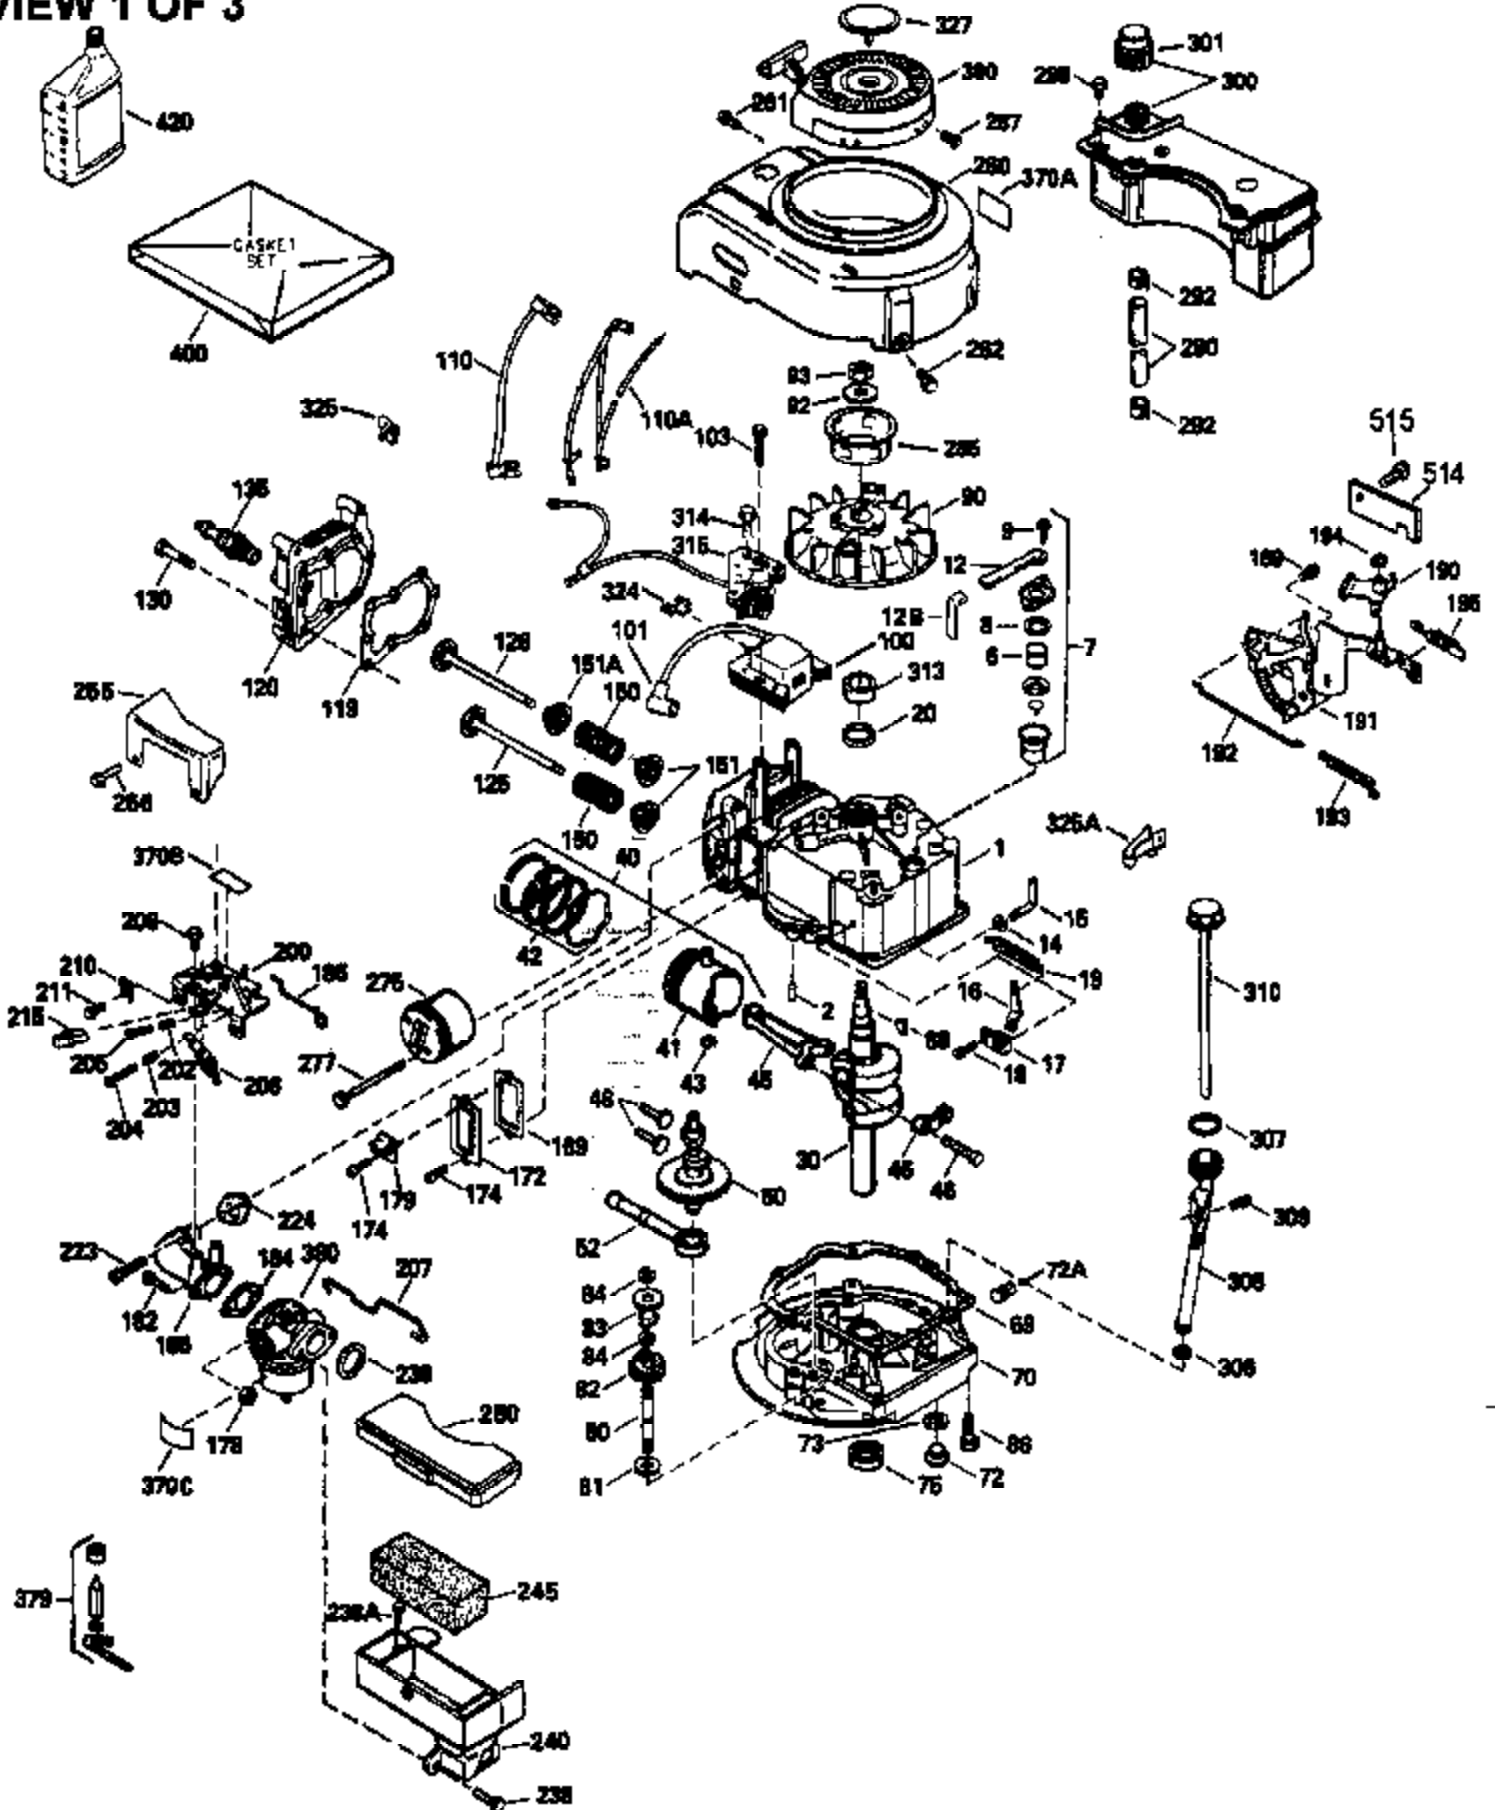

VIEW 1 OF 3

Ref #	Part Number	Qty	Description
1	35010		Cylinder (Incl. 2 & 20)(2-5/8" Bore)
2	26727		Pin, Dowel
6	33734		Element, Breather
7	34214A		Breather Ass'y. (Incl. 6, 8, 9, 12 , & 12A)
8	33735		* Gasket, Breather
9	30200		Screw, 10-24 x 9/16"
12	33886		Tube, Breather
14	28277		Washer, Flat
15	31513		Rod, Governor
16	31383A		Lever, Governor
17	31335		Clamp, Governor lever
18	650548		Screw, 8-32 x 5/16"
19	31386		Spring, Governor
20	32600		Seal, Oil
30	34470B		Crankshaft
40	35544		Piston, Pin & Ring Set (Std.) (2-5/8" Bore)
40	35545		Piston, Pin & Ring Set (.010" OS)
40	35546		Piston, Pin & Ring Set (.020" OS)
41	35541		Piston & Pin Ass'y. (Incl. 43)(Std.) (2-5/8")
41	35542		Piston & Pin Ass'y. (Incl. 43) (.010" OS)
41	35543		Piston & Pin Ass'y. (Incl. 43) (.020" OS)
42	35547		Ring Set (Std.) (2-5/8" Bore)
42	35548		Ring Set (.010" OS)
42	35549		Ring Set (.020" OS)
43	20381		Ring, Piston pin retaining
45	32875		Rod Assy., Connecting (Incl. 46)
46	32610A		Bolt, Connecting rod
48	27241		Lifter, Valve
50	33553		Camshaft (MCR)
52	29914		Oil Pump Assy.
55B	31493		Pin, Drive
69	35261		* Gasket, Mounting flange
72A	9556		Oil Drain Plug
72	30572		Plug, Oil drain (Incl. 73)
73	28833		* Drain Plug Gasket (Not req. W/plastic plug)
75	26208		Seal, Oil
80	30574		Shaft, Governor
81	30590A		Washer, Flat
82	30591		Gear Assy., Governor (Incl. 81)
83	30588A		Spool, Governor
84	29193		Ring, Retaining
86	650488		Screw, 1/4-20 x 1-1/4"
89	610961		Flywheel Key
90	611123		Flywheel
92	650815		Washer, Belleville
93	650816		Nut, Flywheel
100	34443A		Solid State Ignition
100	730207		Magneto-to-Solid State Conv. Kit (Includes solid state module, solid state flywheel key, and instructions.) (Use as required on external ignition engines only.)
101	610118		Cover, Spark plug (Use as required)
103	650814		Screw, Torx T-15, 10-24 x 1"
110	34231		Ground Wire
118	730194		Rope Guide Kit (Use as required)
119	33015A		* Gasket, Head
120	34342		Head, Cylinder
125	29314B		Intake Valve (Std.) (Incl. 151) (Conventional Ports)