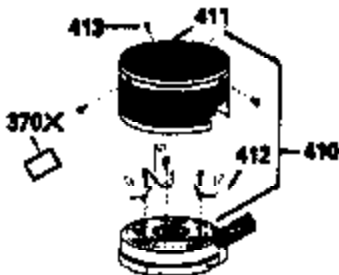

Ref #	Part Number	Qty	Description
55B	31493		Pin, Drive
118	730194		Rope Guide Kit (Use as required)
167	650688		Screw, 10-32 x 1" (Drilled thru)
168	32924		Spring, Speed adjusting screw
201	33150		Bracket, Over-ride
238	650806		Screw, 10-32 x 5/8"
239	34338		* Gasket, Air cleaner
246	34340		Element, Air cleaner
246E	35435		Filter, Pre-air (Use as required)
250	34341A		Cover, Air cleaner
260B	35757		Housing, Blower
287B	650884		Screw, 8-32 x 1/2"
287A	650735		Screw, 10-24 x 3/8" (Use as required)
287A			Pop Rivet (3/16" Dia.) (Purchase locally)
300A	32671		Fuel Tank (Incl. 292 & 301)
341	35016		Bracket, Tank retaining
342A	650735		Screw, 10-24 x 3/8"
342	650665		Screw, 1/4-15 x 7/8"
370J	34870		Decal, Instruction (Optional)
370H	34387		Decal, Instruction (Optional)
370	550223		Decal, Name
390B	590635		Rewind Starter (Refer to Division 5, Section C, page 34 or Fiche 8A, Grid G-5 for breakdown)
425	730571		Starter Muff Kit (Incl.370J,426,427)(Opt.)
426	32203		Starter Air Cleaner (Optional)
427	32204		Starter Air Cleaner Bracket (Optional)
436	611006		Stator Plate Ass'y.(Incl.377,378,437, 442-448)
437	30551		Spring, Breaker box cover
438	610947		Cover, Dust
439	610955		Gasket, Stator cover
440	30992		Cam, Breaker
442	610385		Washer
443	610408		Nut, 8-32
444	29181		Breaker Fastening Screw & Washer
445	610593		Condenser Fastening Screw
446	33356		Terminal, Ground

VIEW 3 OF 3