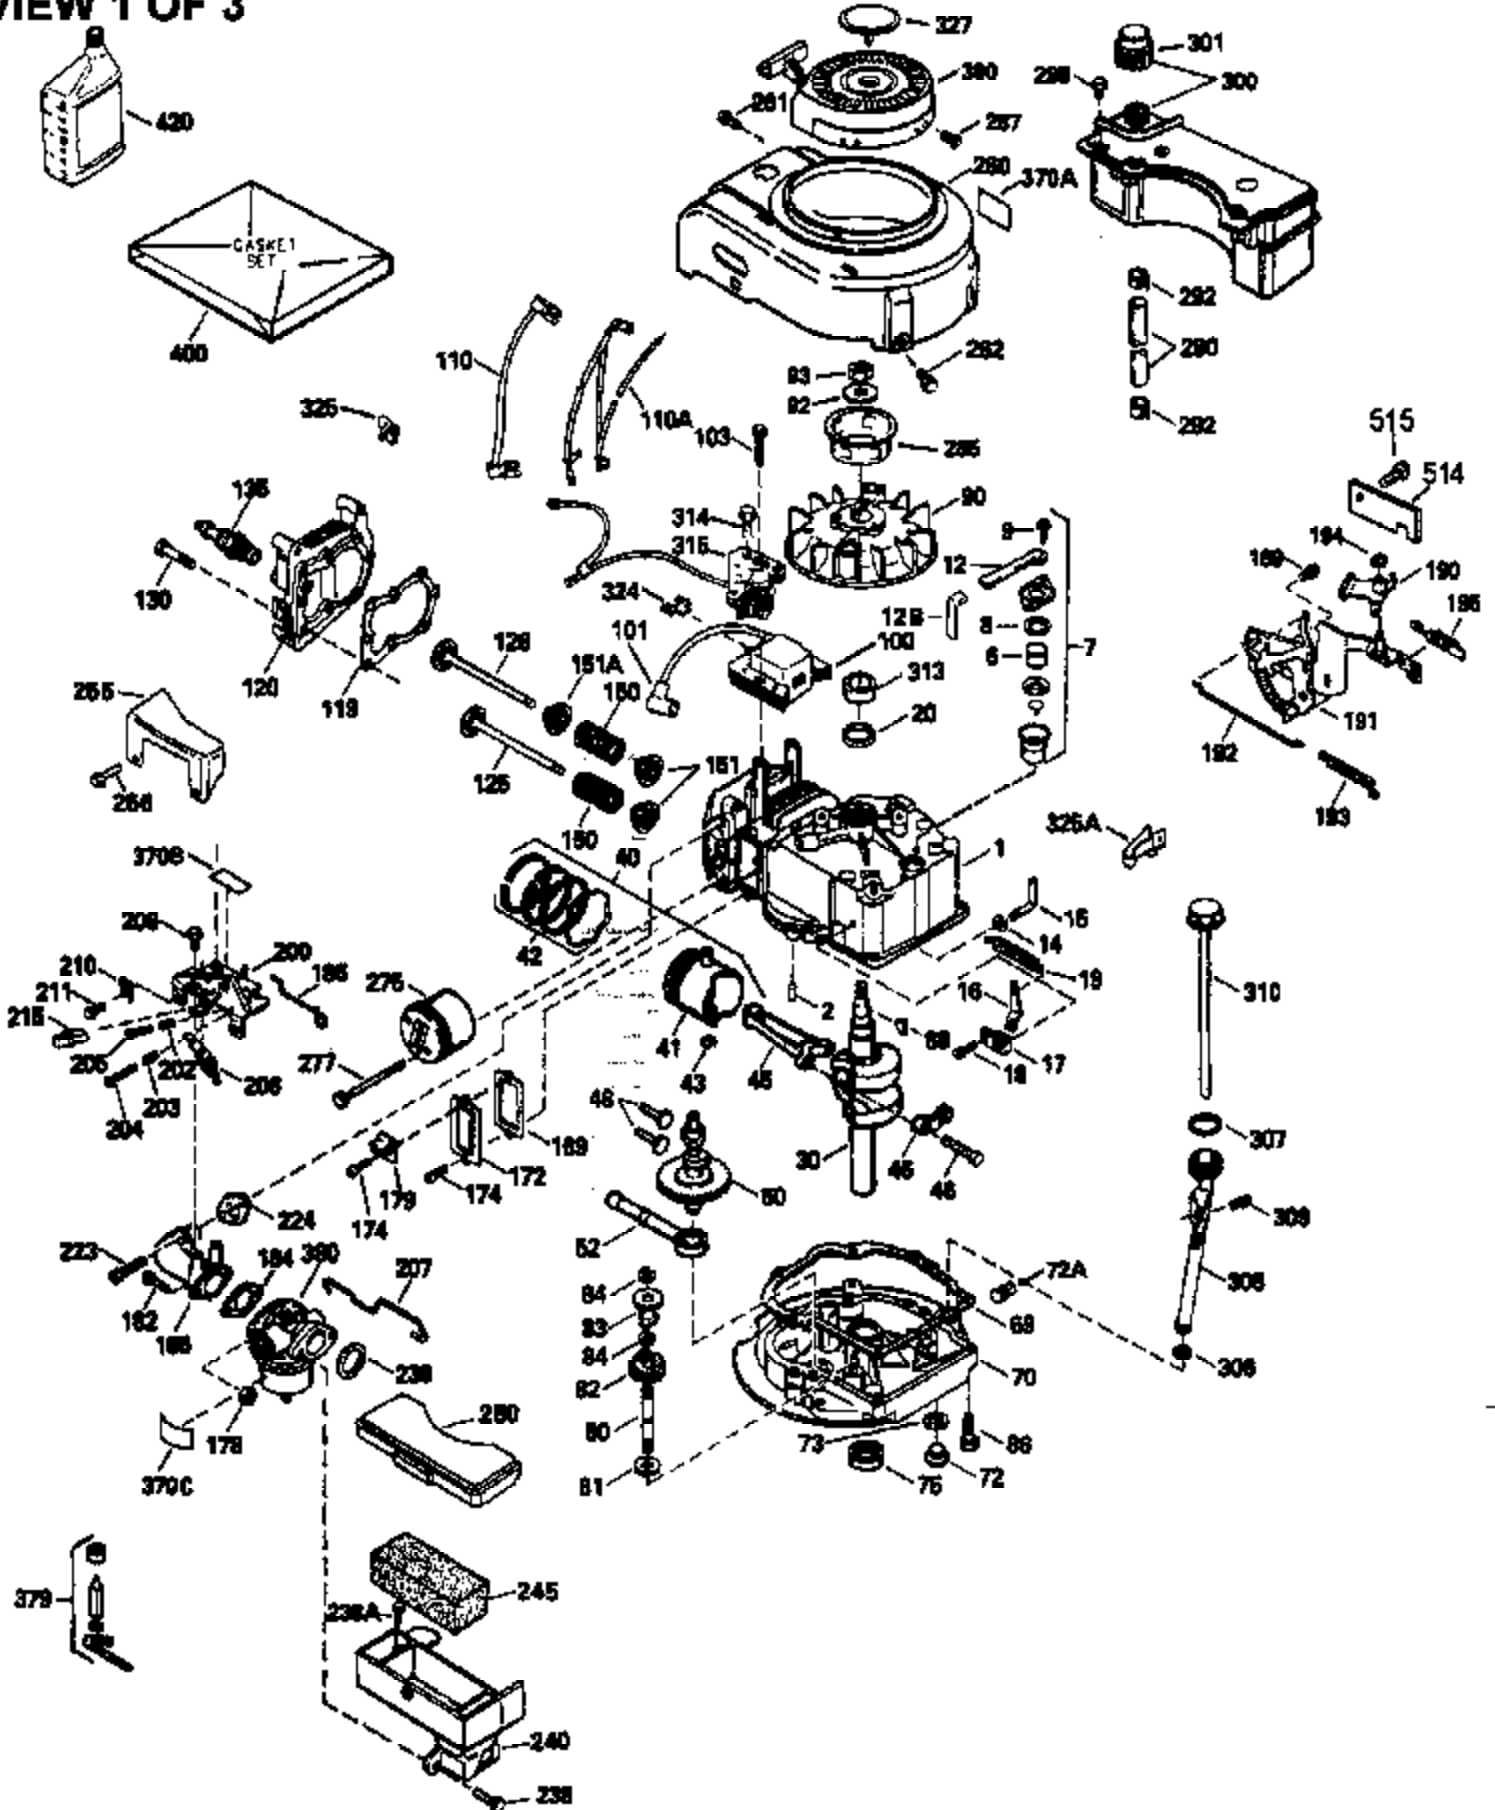

VIEW 1 OF 3

Ref #	Part Number	Qty	Description
1	35010		Cylinder (Incl. 2 & 20)(2-5/8" Bore)
2	26727		Pin, Dowel
12	33886		Tube, Breather
14	28277		Washer, Flat
15	31513		Rod, Governor
16	31383A		Lever, Governor
17	31335		Clamp, Governor lever
18	650548		Screw, 8-32 x 5/16"
19	31361		Spring, Extension
20	32600		Seal, Oil
30	34493		Crankshaft
40	34851		Piston, Pin & Ring Set (Std.) (2-5/8" Bore) NOTE: These piston, pin and ring sets and pistons have been superseded into a new piston, pin and ring set assembly. As of this update the ring sets (34854, 34855, 34856) are still available. It will be necessary to note on the engine that the piston, pin
40	34852		Piston, Pin & Ring Set (.010" OS)
40	34853		Piston, Pin & Ring Set (.020" OS)
41	32603B		Piston & Pin Ass'y. (Incl.43)(Std.)(2 -5/8")
41	32604B		Piston & Pin Ass'y. (Incl. 43) (.010" OS)
41	32605B		Piston & Pin Ass'y. (Incl. 43) (.020" OS)
42	34854		Ring Set (Std.) (2-5/8" Bore)
42	34855		Ring Set (.010" OS)
42	34856		Ring Set (.020" OS)
43	20381		Ring, Piston pin retaining
45	32875		Rod Assy., Connecting (Incl. 46)
46	32610A		Bolt, Connecting rod
48	27241		Lifter, Valve
50	33148A		Camshaft
52	29914		Oil Pump Assy.
69	35261		* Gasket, Mounting flange
72	30572		Plug, Oil drain (Incl. 73)
73	28833		* Drain Plug Gasket (Not req. W/plastic plug)
75	26208		Seal, Oil
80	30574		Shaft, Governor
81	30590A		Washer, Flat
82	30591		Gear Assy., Governor (Incl. 81)
83	30588A		Spool, Governor
84	29193		Ring, Retaining
86	650488		Screw, 1/4-20 x 1-1/4"
89	610995		Flywheel Key
90	611046A		Flywheel
92	650815		Washer, Belleville
93	650816		Nut, Flywheel
100	730207		Magneto-to-Solid State Conv. Kit (Includes solid state module, solid state flywheel key, and instructions.) (Use as required on external ignition engines only.)
100	34431		Solid State Ignition (This coil has been superseded to 730207 solid state conversion kit)
101	610118		Cover, Spark plug (Use as required)
103	650814		Screw, Torx T-15, 10-24 x 1"
103	650489		Screw, 1/4-20 x 5/8"
110	34432		Ground Wire
118	730194		Rope Guide Kit (Use as required)
119	33015A		* Gasket, Head
120	34342		Head, Cylinder