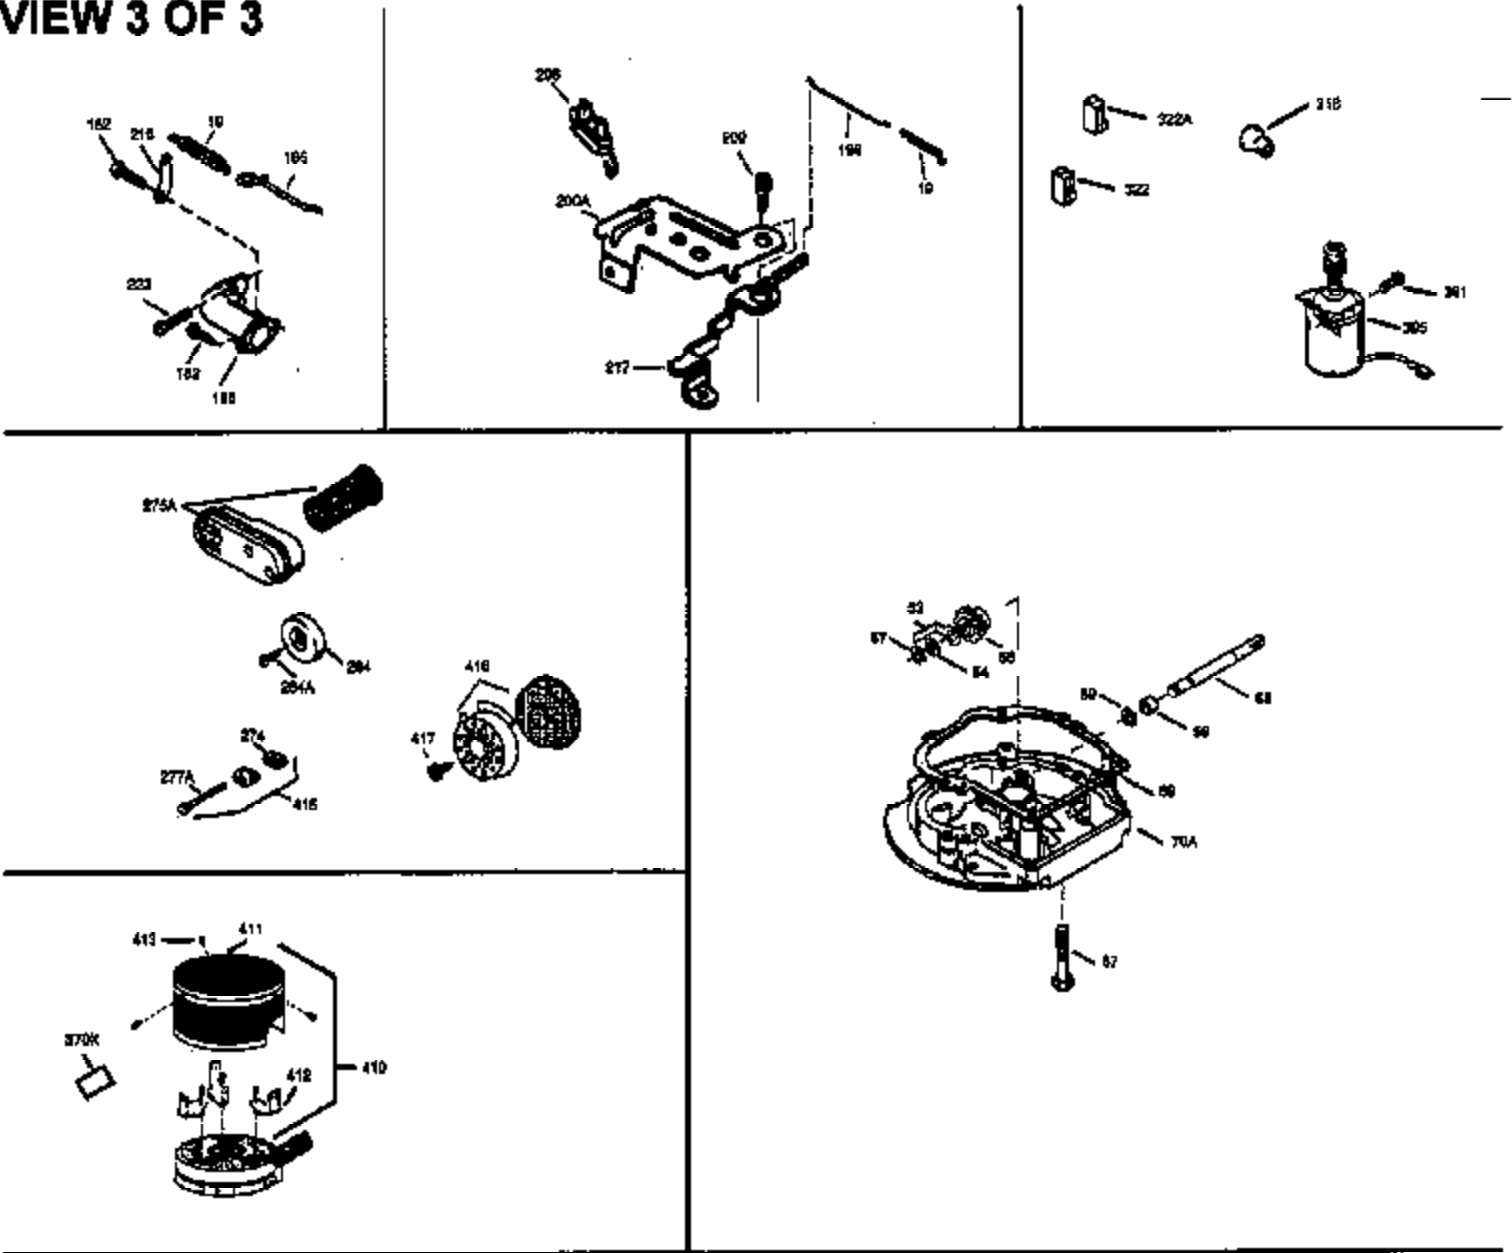

ILLUSTRATION SHOWS TYPICAL PARTS ONLY. ORDER BY PART NUMBER. PARTS NOT LISTED ARE SUPPLIED BY OEM.

VIEW 3 OF 3

Ref #	Part Number	Qty	Description
19	31361	1	Extension Spring
69	35261	1	* Mounting Flange Gasket
182	6201	2	Screw, 1/4-28 x 7/8"
185	31384A	1	Intake Pipe (Incl. 224)
186	34337	1	Governor Link
206	610973	1	Terminal
209	30200	2	Screw, 10-24 x 9/16"
223	650451	2	Screw, 1/4-20 x 1"
238	650937	2	Screw, 10-32 x 43/64"
239	35848	1	Air Cleaner Gasket
239B	36277	1	Air Cleaner Seal
240	36273	1	Air Cleaner Body (Incl. 239)
242	36276	1	Air Cleaner Base
243	650966	1	Screw, M-5 x 0.8-6g x 2-7/16"
243A	650968	1	Screw, M-5 x 0.8-6g x 1-7/16"
243B	650967	2	Nut, M-5 x 0.8-6H
245B	36275	1	Air Cleaner Filter
245	36278	1	Air Cleaner Filter
250	36274	1	Air Cleaner Cover