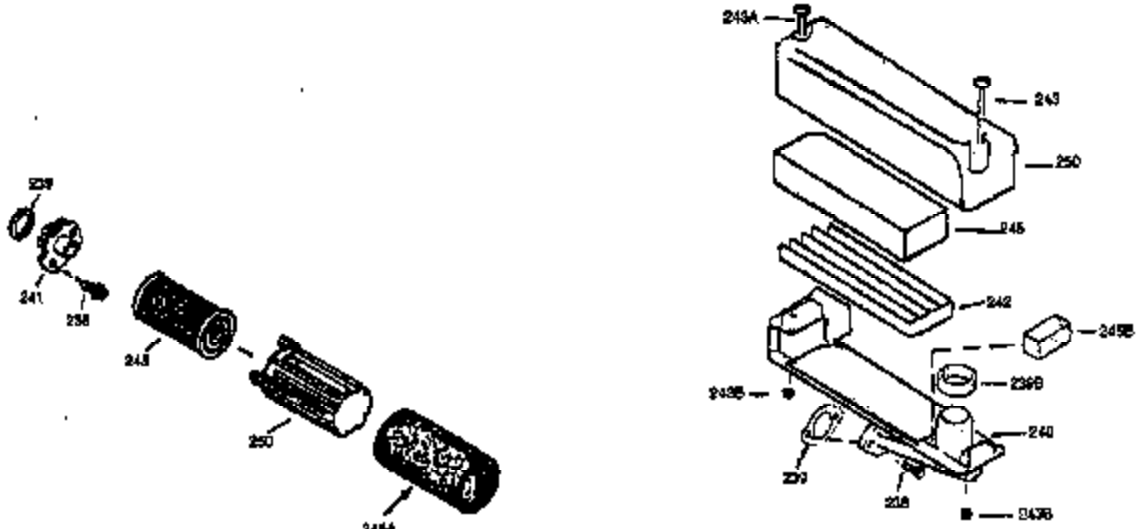

ILLUSTRATION SHOWS TYPICAL PARTS ONLY. ORDER BY PART NUMBER. PARTS NOT LISTED ARE SUPPLIED BY OEM.

VIEW 3 OF 3

Ref #	Part Number	Qty	Description
19	31361	1	Extension Spring
69	35261	1	* Mounting Flange Gasket
182	6201	2	Screw, 1/4-28 x 7/8"
185	31384A	1	Intake Pipe (Incl. 224)
186	34337	1	Governor Link
206	610973	1	Terminal
209	30200	2	Screw, 10-24 x 9/16"
223	650451	2	Screw, 1/4-20 x 1"
238	650937	2	Screw, 10-32 x 43/64"
239	35848	1	Air Cleaner Gasket
239B	36277	1	Air Cleaner Seal
240	36273	1	Air Cleaner Body (Incl. 239)
242	36276	1	Air Cleaner Base
243	650966	1	Screw, M-5 x 0.8-6g x 2-7/16"
243A	650968	1	Screw, M-5 x 0.8-6g x 1-7/16"
243B	650967	2	Nut, M-5 x 0.8-6H
245B	36275	1	Air Cleaner Filter
245	36278	1	Air Cleaner Filter
250	36274	1	Air Cleaner Cover