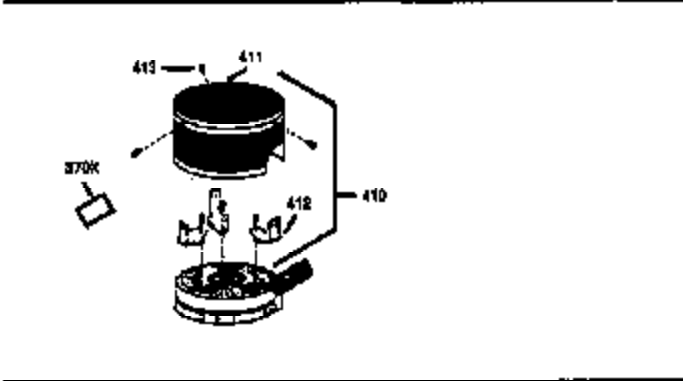

ILLUSTRATION SHOWS TYPICAL PARTS ONLY. ORDER BY PART NUMBER. PARTS NOT LISTED ARE SUPPLIED BY OEM.

VIEW 3 OF 3

Ref #	Part Number	Qty	Description
19	33578	1	Extension Spring
69	35261	1	* Mounting Flange Gasket
182	6201	2	Screw, 1/4-28 x 7/8"
185	31384A	1	Intake Pipe (Incl. 224)
186	34358	1	Governor Link
206	610973	1	Terminal
209	30200	2	Screw, 10-24 x 9/16"
223	650451	2	Screw, 1/4-20 x 1"
238	650709	2	Screw, 10-32 x 7/16"
239	35815	1	Air Cleaner Gasket
243	650899	2	Screw, 10-32 x 2-3/32"
245	35500	1	Air Cleaner Filter
250	35503	1	Air Cleaner Cover