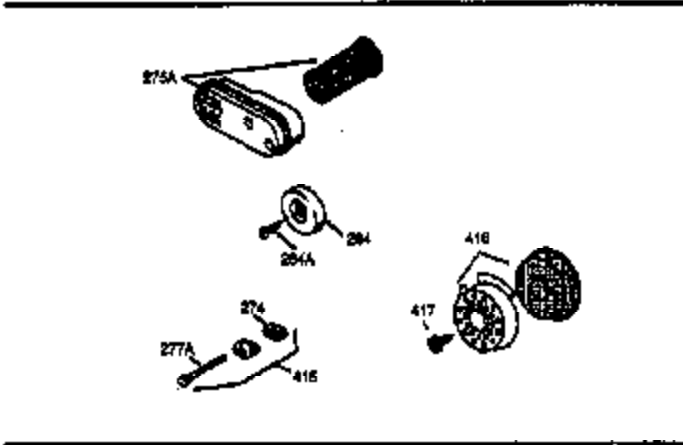

ILLUSTRATION SHOWS TYPICAL PARTS ONLY. ORDER BY PART NUMBER. PARTS NOT LISTED ARE SUPPLIED BY OEM.

VIEW 3 OF 3

Ref #	Part Number	Qty	Description
19	33578	1	Extension Spring
69	35261	1	* Mounting Flange Gasket
182	6201	2	Screw, 1/4-28 x 7/8"
185	31384A	1	Intake Pipe (Incl. 224)
186	34358	1	Governor Link
206	610973	1	Terminal
209	30200	2	Screw, 10-24 x 9/16"
223	650451	2	Screw, 1/4-20 x 1"
238	650709	2	Screw, 10-32 x 7/16"
239	35815	1	Air Cleaner Gasket
243	650899	2	Screw, 10-32 x 2-3/32"
245	35500	1	Air Cleaner Filter
250	35503	1	Air Cleaner Cover