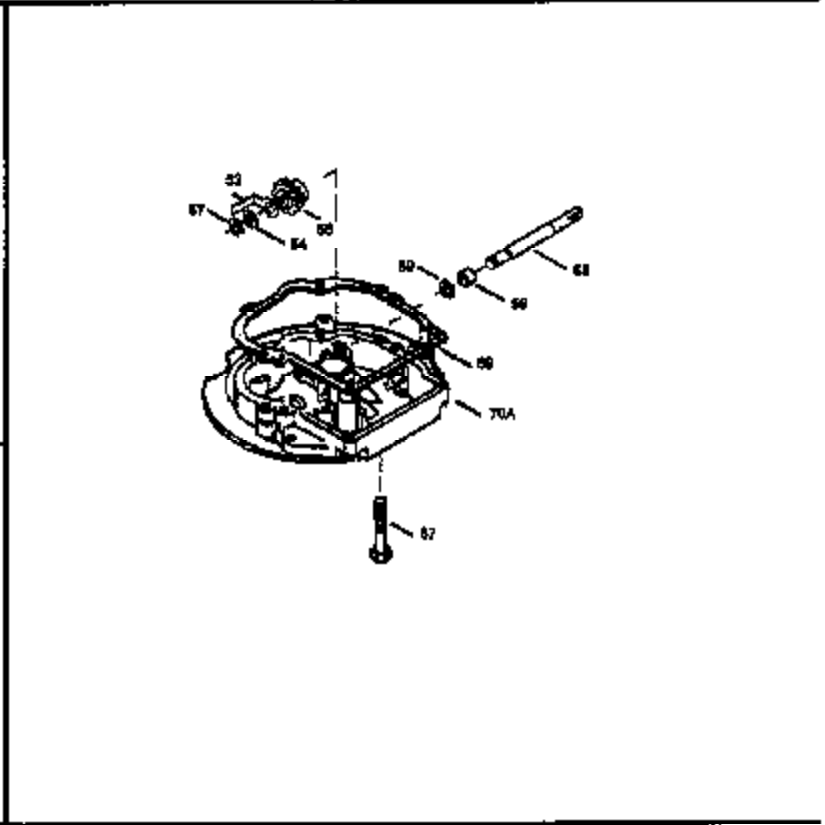

ILLUSTRATION SHOWS TYPICAL PARTS ONLY. ORDER BY PART NUMBER. PARTS NOT LISTED ARE SUPPLIED BY OEM.

VIEW 3 OF 3

Ref #	Part Number	Qty	Description
19	33578	1	Extension Spring
69	35261	1	* Mounting Flange Gasket
182	6201	2	Screw, 1/4-28 x 7/8"
185	31384A	1	Intake Pipe (Incl. 224)
186	34358	1	Governor Link
206	610973	1	Terminal
209	30200	2	Screw, 10-24 x 9/16"
223	650451	2	Screw, 1/4-20 x 1"
238	650709	2	Screw, 10-32 x 7/16"
239	35815	1	Air Cleaner Gasket
243	650899	2	Screw, 10-32 x 2-3/32"
245	35500	1	Air Cleaner Filter
250	35503	1	Air Cleaner Cover