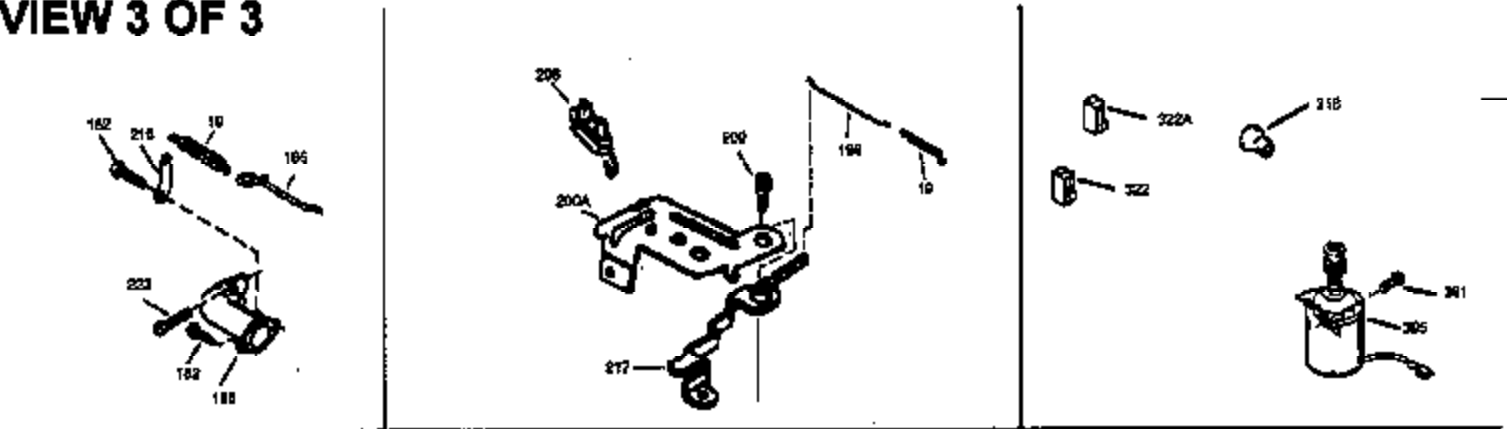

ILLUSTRATION SHOWS TYPICAL PARTS ONLY. ORDER BY PART NUMBER. PARTS NOT LISTED ARE SUPPLIED BY OEM.

VIEW 3 OF 3

Ref #	Part Number	Qty	Description
19	33578	1	Extension Spring
69	35261	1	* Mounting Flange Gasket
182	6201	2	Screw, 1/4-28 x 7/8"
185	31384A	1	Intake Pipe (Incl. 224)
186	34358	1	Governor Link
206	610973	1	Terminal
209	30200	2	Screw, 10-24 x 9/16"
223	650451	2	Screw, 1/4-20 x 1"
238	650709	2	Screw, 10-32 x 7/16"
239	35815	1	Air Cleaner Gasket
243	650899	2	Screw, 10-32 x 2-3/32"
245	35500	1	Air Cleaner Filter
250	35503	1	Air Cleaner Cover