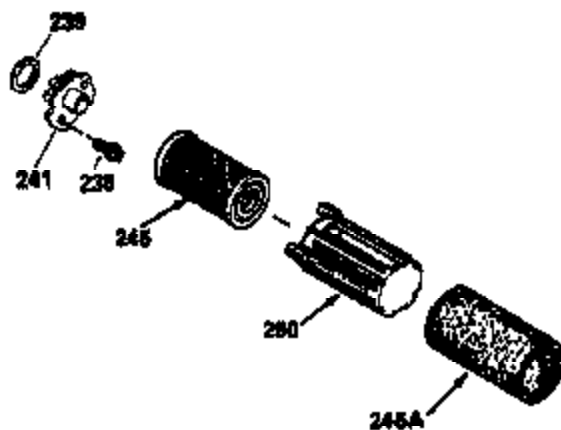

VIEW 3 OF 3

Ref #	Part Number	Qty	Description
19	31361		Spring, Extension
69	35261		* Gasket, Mounting flange
118	730194		Rope Guide Kit (Use as required)
182	6201		Screw, 1/4-28 x 7/8"
185	31384A		Pipe, Intake (Incl. 224)
186	34337		Link, Governor spring
206	610973		Terminal (Use as required)
209	30200		Screw, 10-24 x 9/16"
223	650451		Screw, 1/4-20 x 1"
238	650709		Screw, 10-32 x 7/16"
239A	35815		Gasket, Air cleaner
243A	650899		Screw, 10-32 x 2-3/32"
245F	35500		Filter, Air cleaner
246E	35435		Filter, Pre-air (Use as required)
247C	35505		Clamp, Air cleaner tube
250E	35503		Cover, Air cleaner
260B	35497		Housing, Blower
274	26754A		* Gasket, Exhaust (Use as required)
275A	35603		Muffler (Incl. 277)
277A	30063		Screw, Torx T-30, 1/4-20 x 1/2" (Use as req.)
277	650795		Screw, 1/4-20 x 2-1/4" (Use as required)
277	650774		Screw, 1/4-20 x 2-3/8" (Use as required)
277	792005		Screw, 1/4-20 x 2-1/2" (Use as required)
287B	650884		Screw, 8-32 x 1/2"
300C	35501A		Shroud & Tank Ass'y. (Incl. 299 & 301 A)
370J	34870		Decal, Instruction (Optional)
370H	34387		Decal, Instruction (Optional)
390B	590621		Rewind Starter (Refer to Division 5, Section C, page 34 or Fiche 8A, Grid G-5 for breakdown)
410	730574		Debris Screen Kit(Incl.370H,411-413)(Opt.)
411	35596		Screen, Debris (Optional)
412	35597		Bracket, Debris screen (Optional)
413	650910		Screw, 8-32 x 1/4 (Optional)
415	730162		Muffler Adapter Kit(Incl.274,277)(Use as req)
425	730571		Starter Muff Kit (Incl.370J,426,427)(Opt.)
426	32203		Starter Air Cleaner (Optional)
427	32204		Starter Air Cleaner Bracket (Optional)
436	611006		Stator Plate Ass'y.(Incl.377,378,437, 442-448)
437	30551		Spring, Breaker box cover
438	610947		Cover, Dust
439	610955		Gasket, Stator cover
440	30992		Cam, Breaker
442	610385		Washer
443	610408		Nut, 8-32
444	29181		Breaker Fastening Screw & Washer
445	610593		Condenser Fastening Screw
446	33356		Terminal, Ground