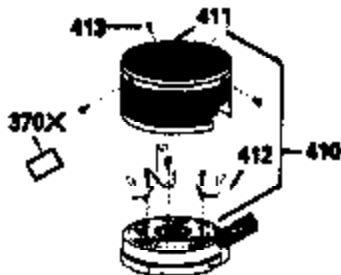

VIEW 3 OF 3

Ref #	Part Number	Qty	Description
19	31361		Spring, Extension
69	35261		* Gasket, Mounting flange
118	730194		Rope Guide Kit (Use as required)
182	6201		Screw, 1/4-28 x 7/8"
185	31384A		Pipe, Intake (Incl. 224)
186	34337		Link, Governor spring
206	610973		Terminal (Use as required)
209	30200		Screw, 10-24 x 9/16"
223	650451		Screw, 1/4-20 x 1"
238	650709		Screw, 10-32 x 7/16"
239A	35815		Gasket, Air cleaner
243A	650899		Screw, 10-32 x 2-3/32"
245F	35500		Filter, Air cleaner
246E	35435		Filter, Pre-air (Use as required)
247C	35505		Clamp, Air cleaner tube
250E	35503		Cover, Air cleaner
260B	35497		Housing, Blower
274	26754A		* Gasket, Exhaust (Use as required)
275A	35603		Muffler (Incl. 277)
277A	30063		Screw, Torx T-30, 1/4-20 x 1/2" (Use as req.)
277	650795		Screw, 1/4-20 x 2-1/4" (Use as required)
277	650774		Screw, 1/4-20 x 2-3/8" (Use as required)
277	792005		Screw, 1/4-20 x 2-1/2" (Use as required)
287B	650884		Screw, 8-32 x 1/2"
300C	35501A		Shroud & Tank Ass'y. (Incl. 299 & 301 A)
370J	34870		Decal, Instruction (Optional)
370H	34387		Decal, Instruction (Optional)
390B	590621		Rewind Starter (Refer to Division 5, Section C, page 34 or Fiche 8A, Grid G-5 for breakdown)
410	730574		Debris Screen Kit(Incl.370H,411-413)(Opt.)
411	35596		Screen, Debris (Optional)
412	35597		Bracket, Debris screen (Optional)
413	650910		Screw, 8-32 x 1/4 (Optional)
415	730162		Muffler Adapter Kit(Incl.274,277)(Use as req)
425	730571		Starter Muff Kit (Incl.370J,426,427)(Opt.)
426	32203		Starter Air Cleaner (Optional)
427	32204		Starter Air Cleaner Bracket (Optional)
436	611006		Stator Plate Ass'y.(Incl.377,378,437, 442-448)
437	30551		Spring, Breaker box cover
438	610947		Cover, Dust
439	610955		Gasket, Stator cover
440	30992		Cam, Breaker
442	610385		Washer
443	610408		Nut, 8-32
444	29181		Breaker Fastening Screw & Washer
445	610593		Condenser Fastening Screw
446	33356		Terminal, Ground