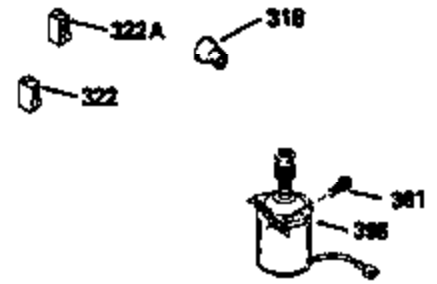

VIEW 3 OF 3

Ref #	Part Number	Qty	Description
19	31361		Spring, Extension
69	35261		* Gasket, Mounting flange
118	730194		Rope Guide Kit (Use as required)
182	6201		Screw, 1/4-28 x 7/8"
185	31384A		Pipe, Intake (Incl. 224)
186	34337		Link, Governor spring
206	610973		Terminal (Use as required)
209	30200		Screw, 10-24 x 9/16"
223	650451		Screw, 1/4-20 x 1"
238	650709		Screw, 10-32 x 7/16"
239A	35815		Gasket, Air cleaner
243A	650899		Screw, 10-32 x 2-3/32"
245F	35500		Filter, Air cleaner
246E	35435		Filter, Pre-air (Use as required)
247C	35505		Clamp, Air cleaner tube
250E	35503		Cover, Air cleaner
260B	35497		Housing, Blower
274	26754A		* Gasket, Exhaust (Use as required)
275A	35603		Muffler (Incl. 277)
277A	30063		Screw, Torx T-30, 1/4-20 x 1/2" (Use as req.)
277	650795		Screw, 1/4-20 x 2-1/4" (Use as required)
277	650774		Screw, 1/4-20 x 2-3/8" (Use as required)
277	792005		Screw, 1/4-20 x 2-1/2" (Use as required)
287B	650884		Screw, 8-32 x 1/2"
300C	35501A		Shroud & Tank Ass'y. (Incl. 299 & 301 A)
370J	34870		Decal, Instruction (Optional)
370H	34387		Decal, Instruction (Optional)
390B	590621		Rewind Starter (Refer to Division 5, Section C, page 34 or Fiche 8A, Grid G-5 for breakdown)
410	730574		Debris Screen Kit(Incl.370H,411-413)(Opt.)
411	35596		Screen, Debris (Optional)
412	35597		Bracket, Debris screen (Optional)
413	650910		Screw, 8-32 x 1/4 (Optional)
415	730162		Muffler Adapter Kit(Incl.274,277)(Use as req)
425	730571		Starter Muff Kit (Incl.370J,426,427)(Opt.)
426	32203		Starter Air Cleaner (Optional)
427	32204		Starter Air Cleaner Bracket (Optional)
436	611006		Stator Plate Ass'y.(Incl.377,378,437, 442-448)
437	30551		Spring, Breaker box cover
438	610947		Cover, Dust
439	610955		Gasket, Stator cover
440	30992		Cam, Breaker
442	610385		Washer
443	610408		Nut, 8-32
444	29181		Breaker Fastening Screw & Washer
445	610593		Condenser Fastening Screw
446	33356		Terminal, Ground