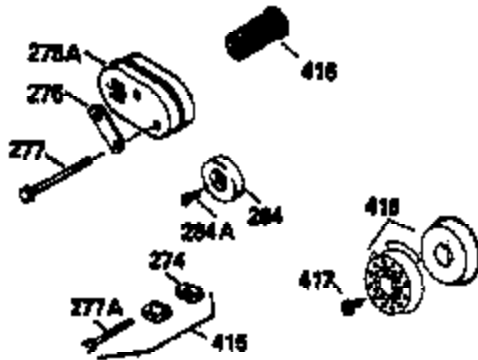

VIEW 3 OF 3

Ref #	Part Number	Qty	Description
19	31361		Spring, Extension
69	35261		* Gasket, Mounting flange
118	730194		Rope Guide Kit (Use as required)
182	6201		Screw, 1/4-28 x 7/8"
185	31384A		Pipe, Intake (Incl. 224)
186	34337		Link, Governor spring
206	610973		Terminal (Use as required)
209	30200		Screw, 10-24 x 9/16"
223	650451		Screw, 1/4-20 x 1"
238	650709		Screw, 10-32 x 7/16"
239A	35815		Gasket, Air cleaner
243A	650899		Screw, 10-32 x 2-3/32"
245F	35500		Filter, Air cleaner
246E	35435		Filter, Pre-air (Use as required)
247C	35505		Clamp, Air cleaner tube
250E	35503		Cover, Air cleaner
260B	35497		Housing, Blower
274	26754A		* Gasket, Exhaust (Use as required)
275A	35603		Muffler (Incl. 277)
277A	30063		Screw, Torx T-30, 1/4-20 x 1/2" (Use as req.)
277	650795		Screw, 1/4-20 x 2-1/4" (Use as required)
277	650774		Screw, 1/4-20 x 2-3/8" (Use as required)
277	792005		Screw, 1/4-20 x 2-1/2" (Use as required)
287B	650884		Screw, 8-32 x 1/2"
300C	35501A		Shroud & Tank Ass'y. (Incl. 299 & 301 A)
370J	34870		Decal, Instruction (Optional)
370H	34387		Decal, Instruction (Optional)
390B	590621		Rewind Starter (Refer to Division 5, Section C, page 34 or Fiche 8A, Grid G-5 for breakdown)
410	730574		Debris Screen Kit(Incl.370H,411-413)(Opt.)
411	35596		Screen, Debris (Optional)
412	35597		Bracket, Debris screen (Optional)
413	650910		Screw, 8-32 x 1/4 (Optional)
415	730162		Muffler Adapter Kit(Incl.274,277)(Use as req)
425	730571		Starter Muff Kit (Incl.370J,426,427)(Opt.)
426	32203		Starter Air Cleaner (Optional)
427	32204		Starter Air Cleaner Bracket (Optional)
436	611006		Stator Plate Ass'y.(Incl.377,378,437, 442-448)
437	30551		Spring, Breaker box cover
438	610947		Cover, Dust
439	610955		Gasket, Stator cover
440	30992		Cam, Breaker
442	610385		Washer
443	610408		Nut, 8-32
444	29181		Breaker Fastening Screw & Washer
445	610593		Condenser Fastening Screw
446	33356		Terminal, Ground