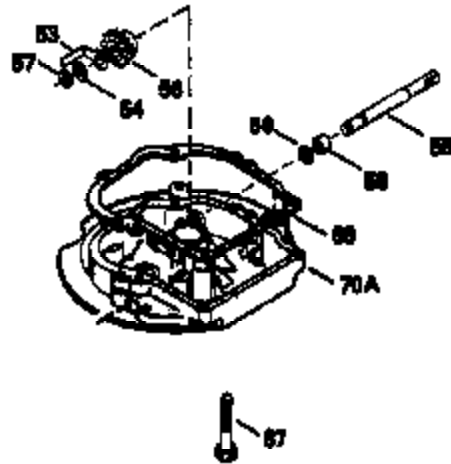

VIEW 3 OF 3

Ref #	Part Number	Qty	Description
19	31361		Spring, Extension
69	35261		* Gasket, Mounting flange
118	730194		Rope Guide Kit (Use as required)
182	6201		Screw, 1/4-28 x 7/8"
185	31384A		Pipe, Intake (Incl. 224)
186	34337		Link, Governor spring
206	610973		Terminal (Use as required)
209	30200		Screw, 10-24 x 9/16"
223	650451		Screw, 1/4-20 x 1"
238	650709		Screw, 10-32 x 7/16"
239A	35815		Gasket, Air cleaner
243A	650899		Screw, 10-32 x 2-3/32"
245F	35500		Filter, Air cleaner
246E	35435		Filter, Pre-air (Use as required)
247C	35505		Clamp, Air cleaner tube
250E	35503		Cover, Air cleaner
260B	35497		Housing, Blower
274	26754A		* Gasket, Exhaust (Use as required)
275A	35603		Muffler (Incl. 277)
277A	30063		Screw, Torx T-30, 1/4-20 x 1/2" (Use as req.)
277	650795		Screw, 1/4-20 x 2-1/4" (Use as required)
277	650774		Screw, 1/4-20 x 2-3/8" (Use as required)
277	792005		Screw, 1/4-20 x 2-1/2" (Use as required)
287B	650884		Screw, 8-32 x 1/2"
300C	35501A		Shroud & Tank Ass'y. (Incl. 299 & 301 A)
370J	34870		Decal, Instruction (Optional)
370H	34387		Decal, Instruction (Optional)
390B	590621		Rewind Starter (Refer to Division 5, Section C, page 34 or Fiche 8A, Grid G-5 for breakdown)
410	730574		Debris Screen Kit(Incl.370H,411-413)(Opt.)
411	35596		Screen, Debris (Optional)
412	35597		Bracket, Debris screen (Optional)
413	650910		Screw, 8-32 x 1/4 (Optional)
415	730162		Muffler Adapter Kit(Incl.274,277)(Use as req)
425	730571		Starter Muff Kit (Incl.370J,426,427)(Opt.)
426	32203		Starter Air Cleaner (Optional)
427	32204		Starter Air Cleaner Bracket (Optional)
436	611006		Stator Plate Ass'y.(Incl.377,378,437, 442-448)
437	30551		Spring, Breaker box cover
438	610947		Cover, Dust
439	610955		Gasket, Stator cover
440	30992		Cam, Breaker
442	610385		Washer
443	610408		Nut, 8-32
444	29181		Breaker Fastening Screw & Washer
445	610593		Condenser Fastening Screw
446	33356		Terminal, Ground