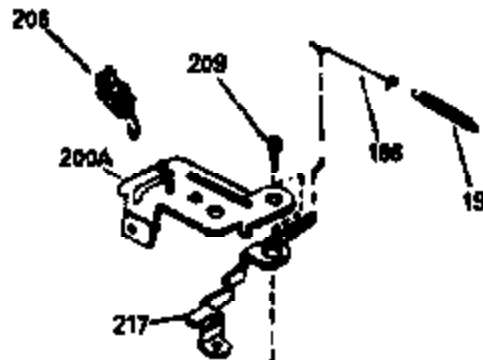

VIEW 3 OF 3

Ref #	Part Number	Qty	Description
19	31361		Spring, Extension
69	35261		* Gasket, Mounting flange
118	730194		Rope Guide Kit (Use as required)
182	6201		Screw, 1/4-28 x 7/8"
185	31384A		Pipe, Intake (Incl. 224)
186	34337		Link, Governor spring
206	610973		Terminal (Use as required)
209	30200		Screw, 10-24 x 9/16"
223	650451		Screw, 1/4-20 x 1"
238	650709		Screw, 10-32 x 7/16"
239A	35815		Gasket, Air cleaner
243A	650899		Screw, 10-32 x 2-3/32"
245F	35500		Filter, Air cleaner
246E	35435		Filter, Pre-air (Use as required)
247C	35505		Clamp, Air cleaner tube
250E	35503		Cover, Air cleaner
260B	35497		Housing, Blower
274	26754A		* Gasket, Exhaust (Use as required)
275A	35603		Muffler (Incl. 277)
277A	30063		Screw, Torx T-30, 1/4-20 x 1/2" (Use as req.)
277	650795		Screw, 1/4-20 x 2-1/4" (Use as required)
277	650774		Screw, 1/4-20 x 2-3/8" (Use as required)
277	792005		Screw, 1/4-20 x 2-1/2" (Use as required)
287B	650884		Screw, 8-32 x 1/2"
300C	35501A		Shroud & Tank Ass'y. (Incl. 299 & 301 A)
370J	34870		Decal, Instruction (Optional)
370H	34387		Decal, Instruction (Optional)
390B	590621		Rewind Starter (Refer to Division 5, Section C, page 34 or Fiche 8A, Grid G-5 for breakdown)
410	730574		Debris Screen Kit(Incl.370H,411-413)(Opt.)
411	35596		Screen, Debris (Optional)
412	35597		Bracket, Debris screen (Optional)
413	650910		Screw, 8-32 x 1/4 (Optional)
415	730162		Muffler Adapter Kit(Incl.274,277)(Use as req)
425	730571		Starter Muff Kit (Incl.370J,426,427)(Opt.)
426	32203		Starter Air Cleaner (Optional)
427	32204		Starter Air Cleaner Bracket (Optional)
436	611006		Stator Plate Ass'y.(Incl.377,378,437, 442-448)
437	30551		Spring, Breaker box cover
438	610947		Cover, Dust
439	610955		Gasket, Stator cover
440	30992		Cam, Breaker
442	610385		Washer
443	610408		Nut, 8-32
444	29181		Breaker Fastening Screw & Washer
445	610593		Condenser Fastening Screw
446	33356		Terminal, Ground