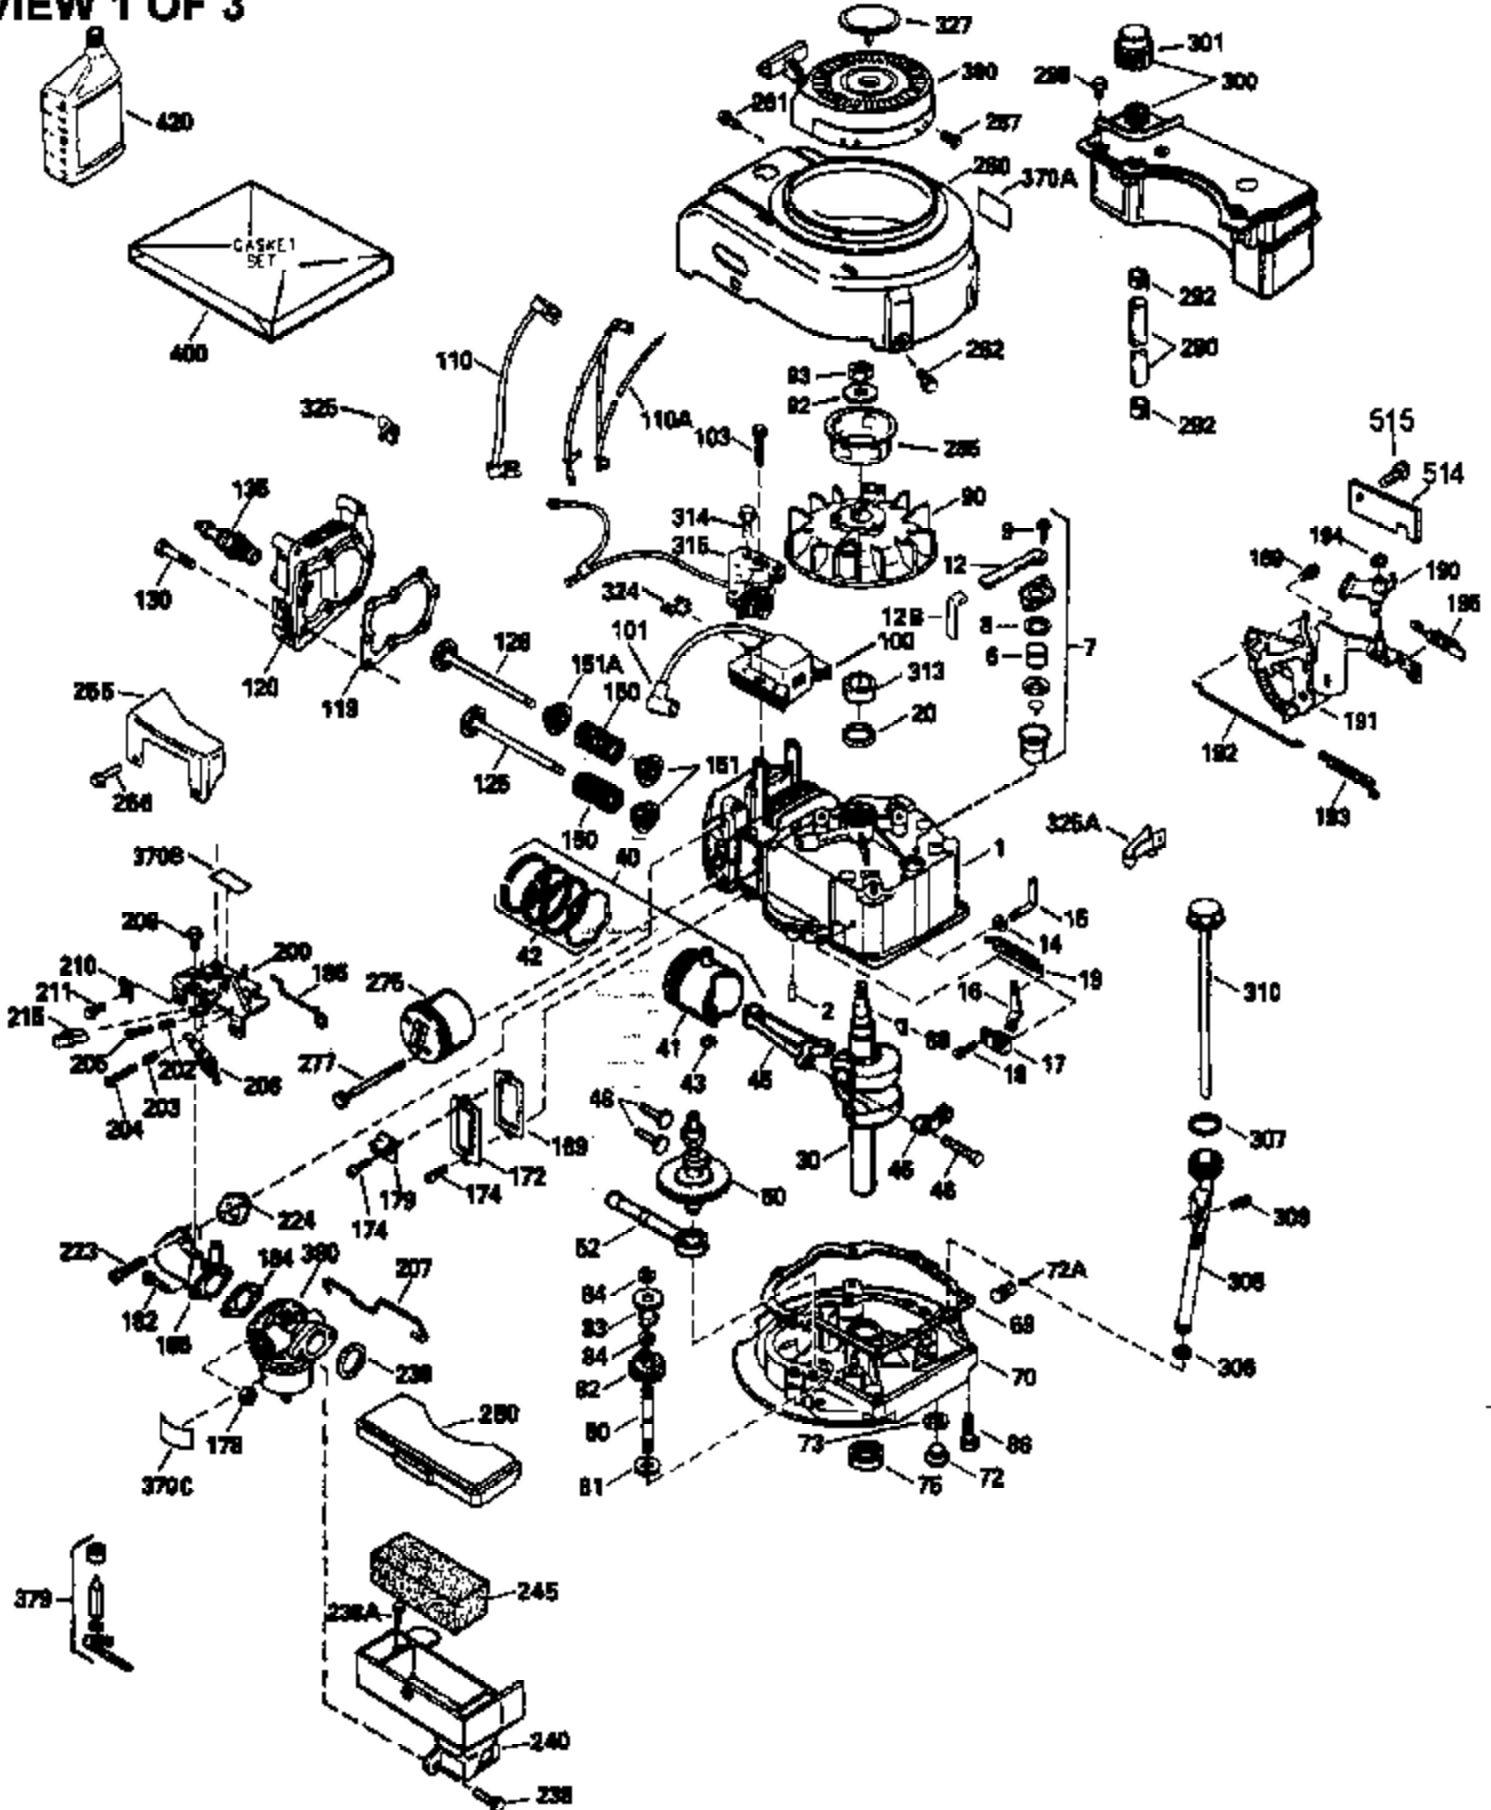

VIEW 1 OF 3

Engine Parts List #1

Ref #	Part Number	Qty	Description
1	35010		Cylinder (Incl. 2 & 20)(2-5/8" Bore)
2	26727		Pin, Dowel
6	33734		Element, Breather
7	34214A		Breather Ass'y. (Incl. 6, 8, 9, 12 , & 12A)
8	33735		* Gasket, Breather
9	30200		Screw, 10-24 x 9/16"
12	35496		Tube, Breather
14	28277		Washer, Flat
15	30589		Rod, Governor (Incl. 14)
16	31383A		Lever, Governor
17	31335		Clamp, Governor lever
18	650548		Screw, 8-32 x 5/16"
19	31361		Spring, Extension
20	32600		Seal, Oil
30	34460A		Crankshaft
40	35544		Piston, Pin & Ring Set (Std.) (2-5/8" Bore)
40	35545		Piston, Pin & Ring Set (.010" OS)
40	35546		Piston, Pin & Ring Set (.020" OS)
41	35541		Piston & Pin Ass'y. (Incl. 43)(Std.) (2-5/8")
41	35542		Piston & Pin Ass'y. (Incl. 43) (.010" OS)
41	35543		Piston & Pin Ass'y. (Incl. 43) (.020" OS)
42	35547		Ring Set (Std.) (2-5/8" Bore)
42	35548		Ring Set (.010" OS)
42	35549		Ring Set (.020" OS)
43	20381		Ring, Piston pin retaining
45	30963B		Rod Assy., Connecting (Incl. 46)
46	32610A		Bolt, Connecting rod
48	27241		Lifter, Valve
50	33553		Camshaft (MCR)
52	29914		Oil Pump Assy.
69	35261		* Gasket, Mounting flange
70	35651B		Flange Ass'y. (Incl. 72, 73, 75 & 80)
72	30572		Plug, Oil drain (Incl. 73)
73	28833		* Drain Plug Gasket (Not req. W/plastic plug)
75	26208		Seal, Oil
80	30574		Shaft, Governor
81	30590A		Washer, Flat
82	30591		Gear Assy., Governor (Incl. 81)
83	30588A		Spool, Governor
84	29193		Ring, Retaining
86	650488		Screw, 1/4-20 x 1-1/4"
89	611004		Flywheel Key
90	611046A		Flywheel
92	650815		Washer, Belleville
93	650816		Nut, Flywheel
100	34443A		Solid State Ignition
100	730207		Magneto-to-Solid State Conv. Kit (Includes solid state module, solid state flywheel key, and instructions.) (Use as required on external ignition engines only.)
101	610118		Cover, Spark plug (Use as required)
103	650814		Screw, Torx T-15, 10-24 x 1"
110	34961		Ground Wire
118	730194		Rope Guide Kit (Use as required)
119	33015A		* Gasket, Head
120	34342		Head, Cylinder
125	29314B		Intake Valve (Std.) (Incl. 151) (Conventional Ports)
125	29315C		Intake Valve (1/32" OS) (Incl. 151) (Conventional Ports)