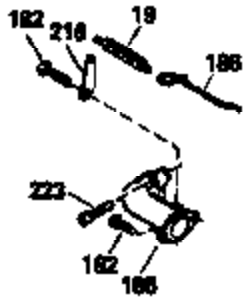

VIEW 3 OF 3

Ref #	Part Number	Qty	Description
19	31361		Spring, Extension
69	35261		* Gasket, Mounting flange
118	730194		Rope Guide Kit (Use as required)
182	6201		Screw, 1/4-28 x 7/8"
185	31384A		Pipe, Intake (Incl. 224)
186	34337		Link, Governor spring
206	610973		Terminal (Use as required)
209	30200		Screw, 10-24 x 9/16"
223	650451		Screw, 1/4-20 x 1"
238	650709		Screw, 10-32 x 7/16"
239A	35815		Gasket, Air cleaner
243A	650899		Screw, 10-32 x 2-3/32"
245F	35500		Filter, Air cleaner
246E	35435		Filter, Pre-air (Use as required)
247C	35505		Clamp, Air cleaner tube
250E	35503		Cover, Air cleaner
260B	35497		Housing, Blower
274	26754A		* Gasket, Exhaust (Use as required)
275A	35603		Muffler (Incl. 277)
277A	30063		Screw, Torx T-30, 1/4-20 x 1/2" (Use as req.)
277	650795		Screw, 1/4-20 x 2-1/4" (Use as required)
277	650774		Screw, 1/4-20 x 2-3/8" (Use as required)
277	792005		Screw, 1/4-20 x 2-1/2" (Use as required)
287B	650884		Screw, 8-32 x 1/2"
300C	35501A		Shroud & Tank Ass'y. (Incl. 299 & 301 A)
370J	34870		Decal, Instruction (Optional)
370H	34387		Decal, Instruction (Optional)
390B	590621		Rewind Starter (Refer to Division 5, Section C, page 34 or Fiche 8A, Grid G-5 for breakdown)
410	730574		Debris Screen Kit(Incl.370H,411-413)(Opt.)
411	35596		Screen, Debris (Optional)
412	35597		Bracket, Debris screen (Optional)
413	650910		Screw, 8-32 x 1/4 (Optional)
415	730162		Muffler Adapter Kit(Incl.274,277)(Use as req)
425	730571		Starter Muff Kit (Incl.370J,426,427)(Opt.)
426	32203		Starter Air Cleaner (Optional)
427	32204		Starter Air Cleaner Bracket (Optional)
436	611006		Stator Plate Ass'y.(Incl.377,378,437, 442-448)
437	30551		Spring, Breaker box cover
438	610947		Cover, Dust
439	610955		Gasket, Stator cover
440	30992		Cam, Breaker
442	610385		Washer
443	610408		Nut, 8-32
444	29181		Breaker Fastening Screw & Washer
445	610593		Condenser Fastening Screw
446	33356		Terminal, Ground