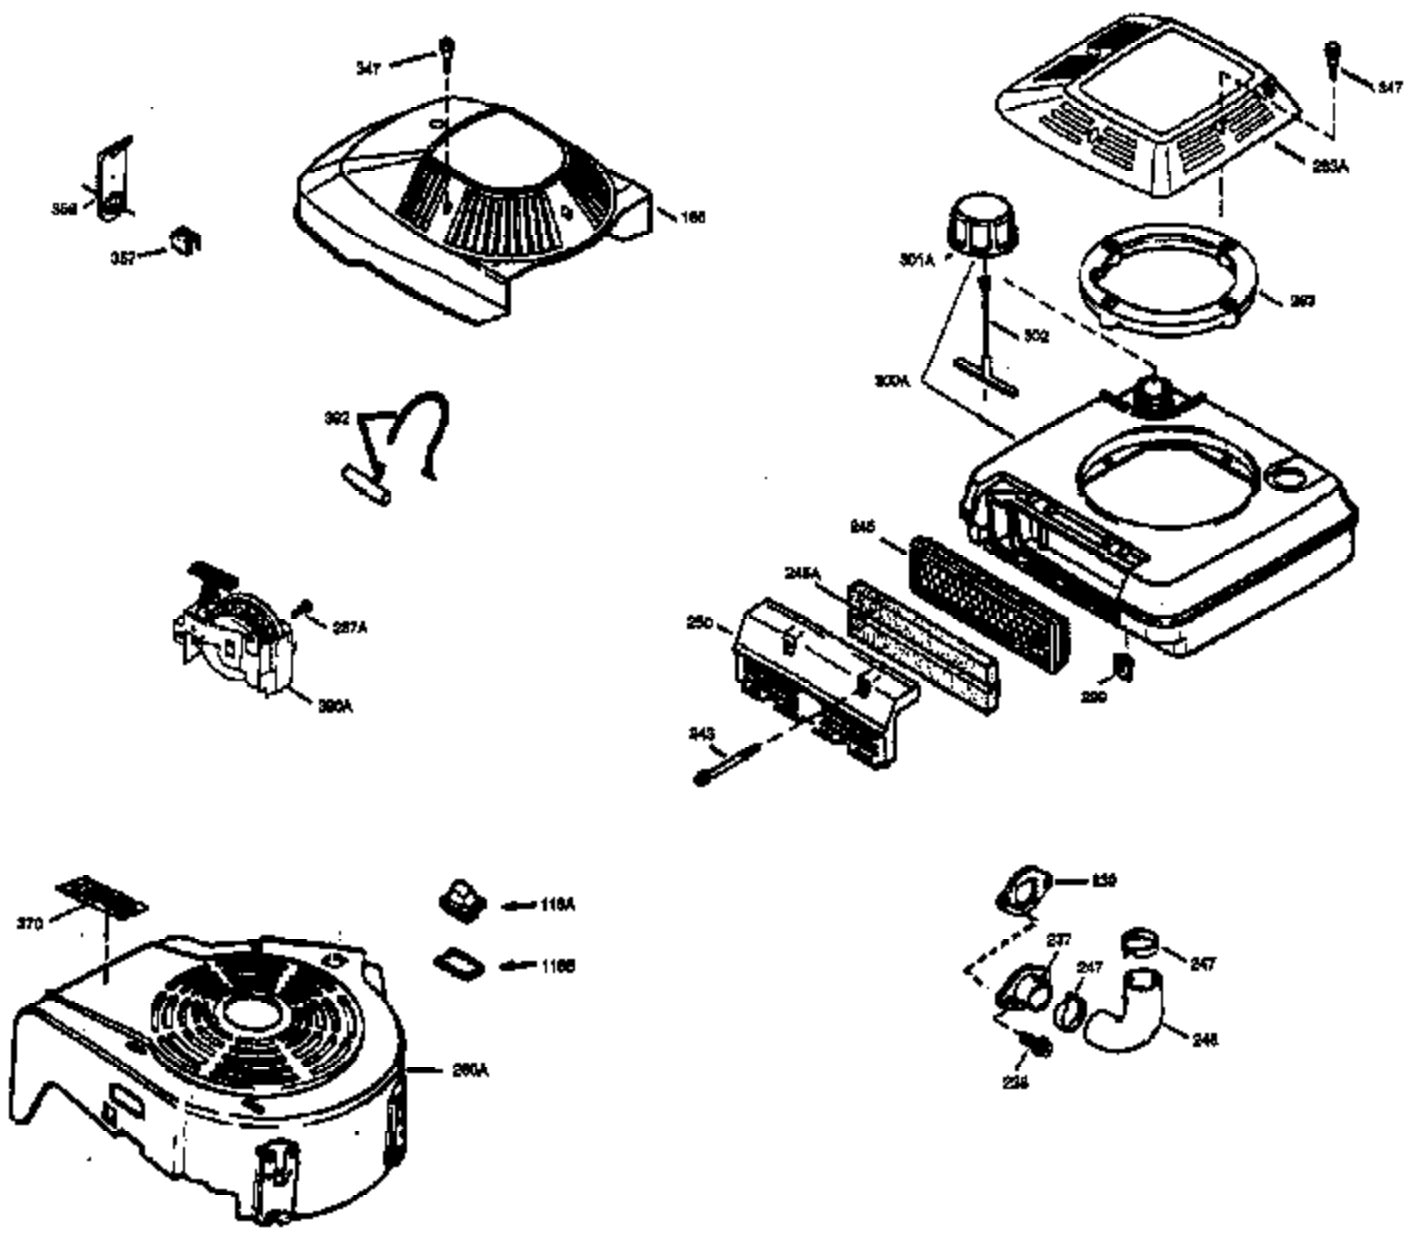

ILLUSTRATION SHOWS TYPICAL PARTS ONLY. ORDER BY PART NUMBER. PARTS NOT LISTED ARE SUPPLIED BY OEM.
VIEW 2 OF 3

Ref #	Part Number	Qty	Description
238	650806	2	Screw, 10-32 x 5/8"
239	34338	1	* Air Cleaner Gasket
245	34340	1	Air Cleaner Filter
250	34341B	1	Air Cleaner Cover