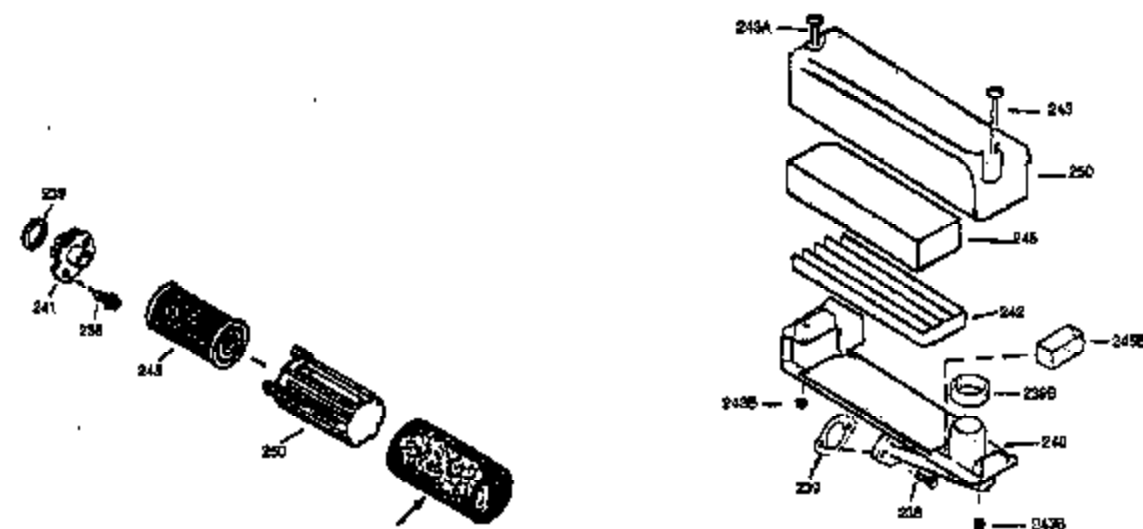

ILLUSTRATION SHOWS TYPICAL PARTS ONLY. ORDER BY PART NUMBER. PARTS NOT LISTED ARE SUPPLIED BY OEM.

VIEW 3 OF 3

Ref #	Part Number	Qty	Description
19	31386	1	Extension Spring
69	35261	1	* Mounting Flange Gasket
182	6201	2	Screw, 1/4-28 x 7/8"
185	31384A	1	Intake Pipe (Incl. 224)
186	34337	1	Governor Link
206	610973	1	Terminal
209	30200	2	Screw, 10-24 x 9/16"
223	650451	2	Screw, 1/4-20 x 1"
238	650806	2	Screw, 10-32 x 5/8"
239	34338	1	* Air Cleaner Gasket
240	34858	1	Air Cleaner Body
245	34340	1	Air Cleaner Filter
250	34341B	1	Air Cleaner Cover
274	30081A	1	Exhaust Gasket