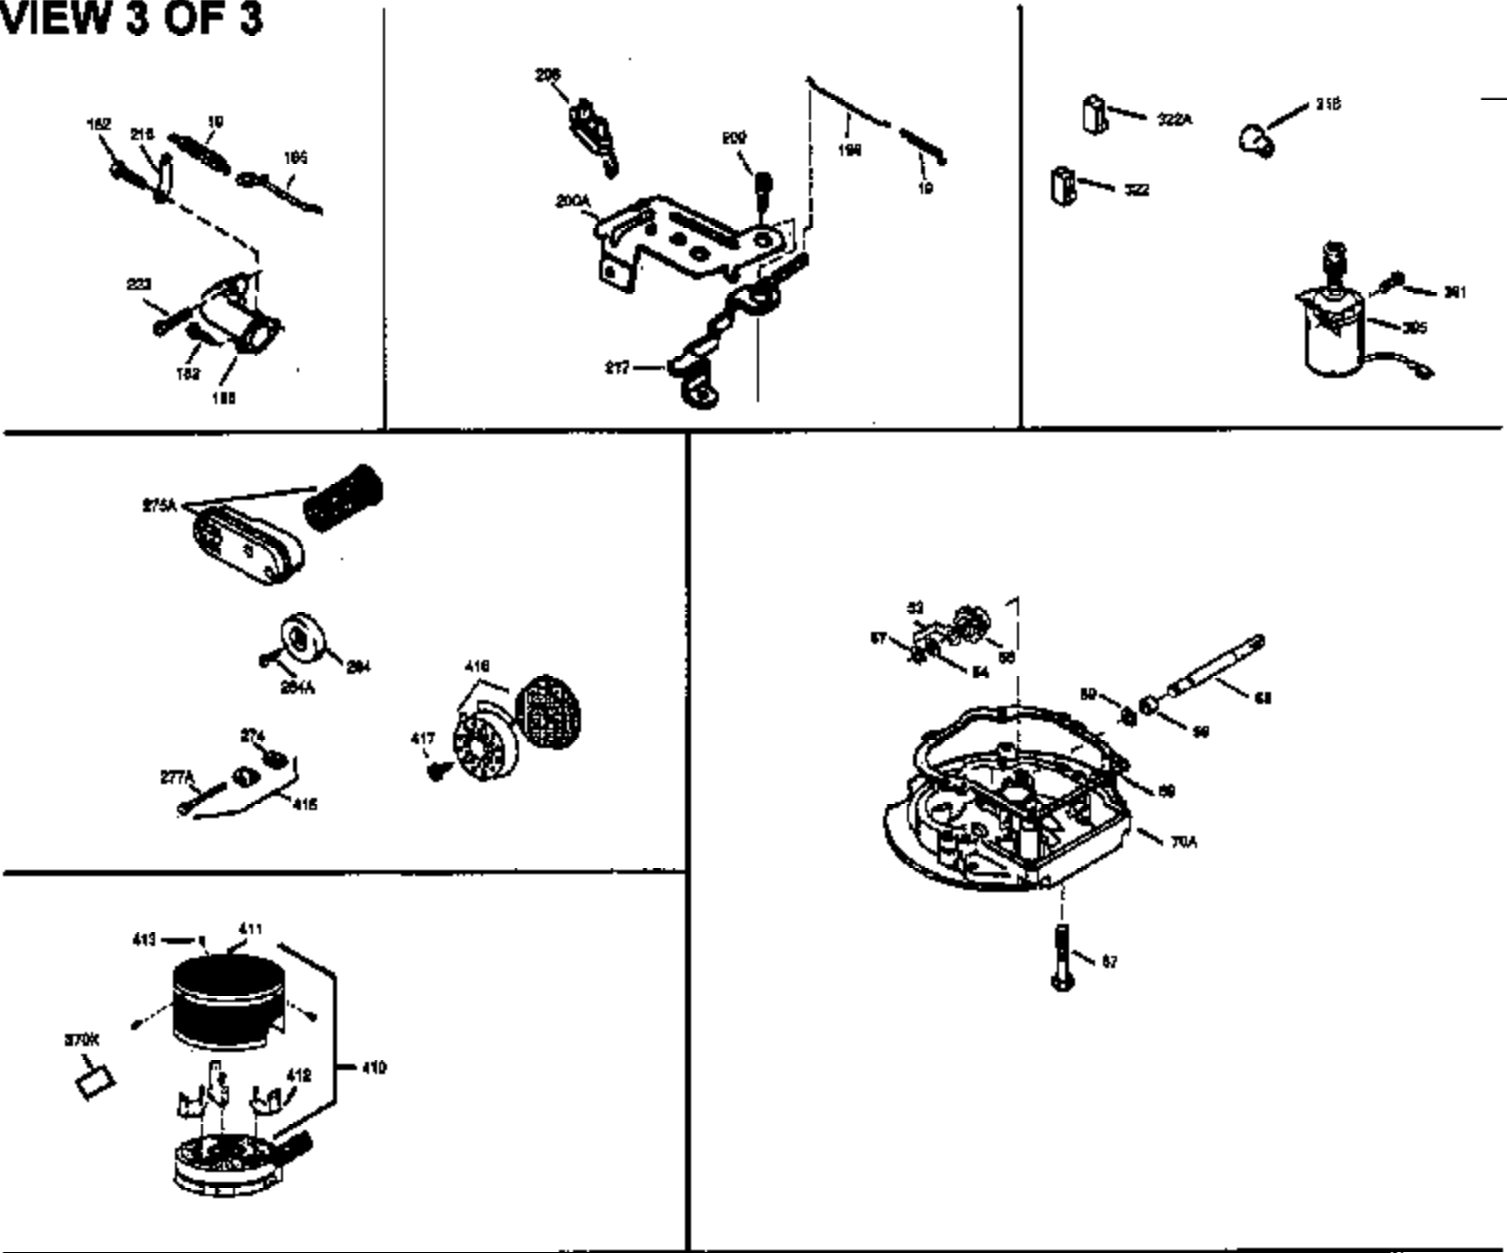

ILLUSTRATION SHOWS TYPICAL PARTS ONLY. ORDER BY PART NUMBER. PARTS NOT LISTED ARE SUPPLIED BY OEM.

VIEW 3 OF 3

Ref #	Part Number	Qty	Description
19	31386	1	Extension Spring
69	35261	1	* Mounting Flange Gasket
182	6201	2	Screw, 1/4-28 x 7/8"
185	31384A	1	Intake Pipe (Incl. 224)
186	34337	1	Governor Link
206	610973	1	Terminal
209	30200	2	Screw, 10-24 x 9/16"
223	650451	2	Screw, 1/4-20 x 1"
238	650806	2	Screw, 10-32 x 5/8"
239	34338	1	* Air Cleaner Gasket
240	34858	1	Air Cleaner Body
245	34340	1	Air Cleaner Filter
250	34341B	1	Air Cleaner Cover
274	30081A	1	Exhaust Gasket