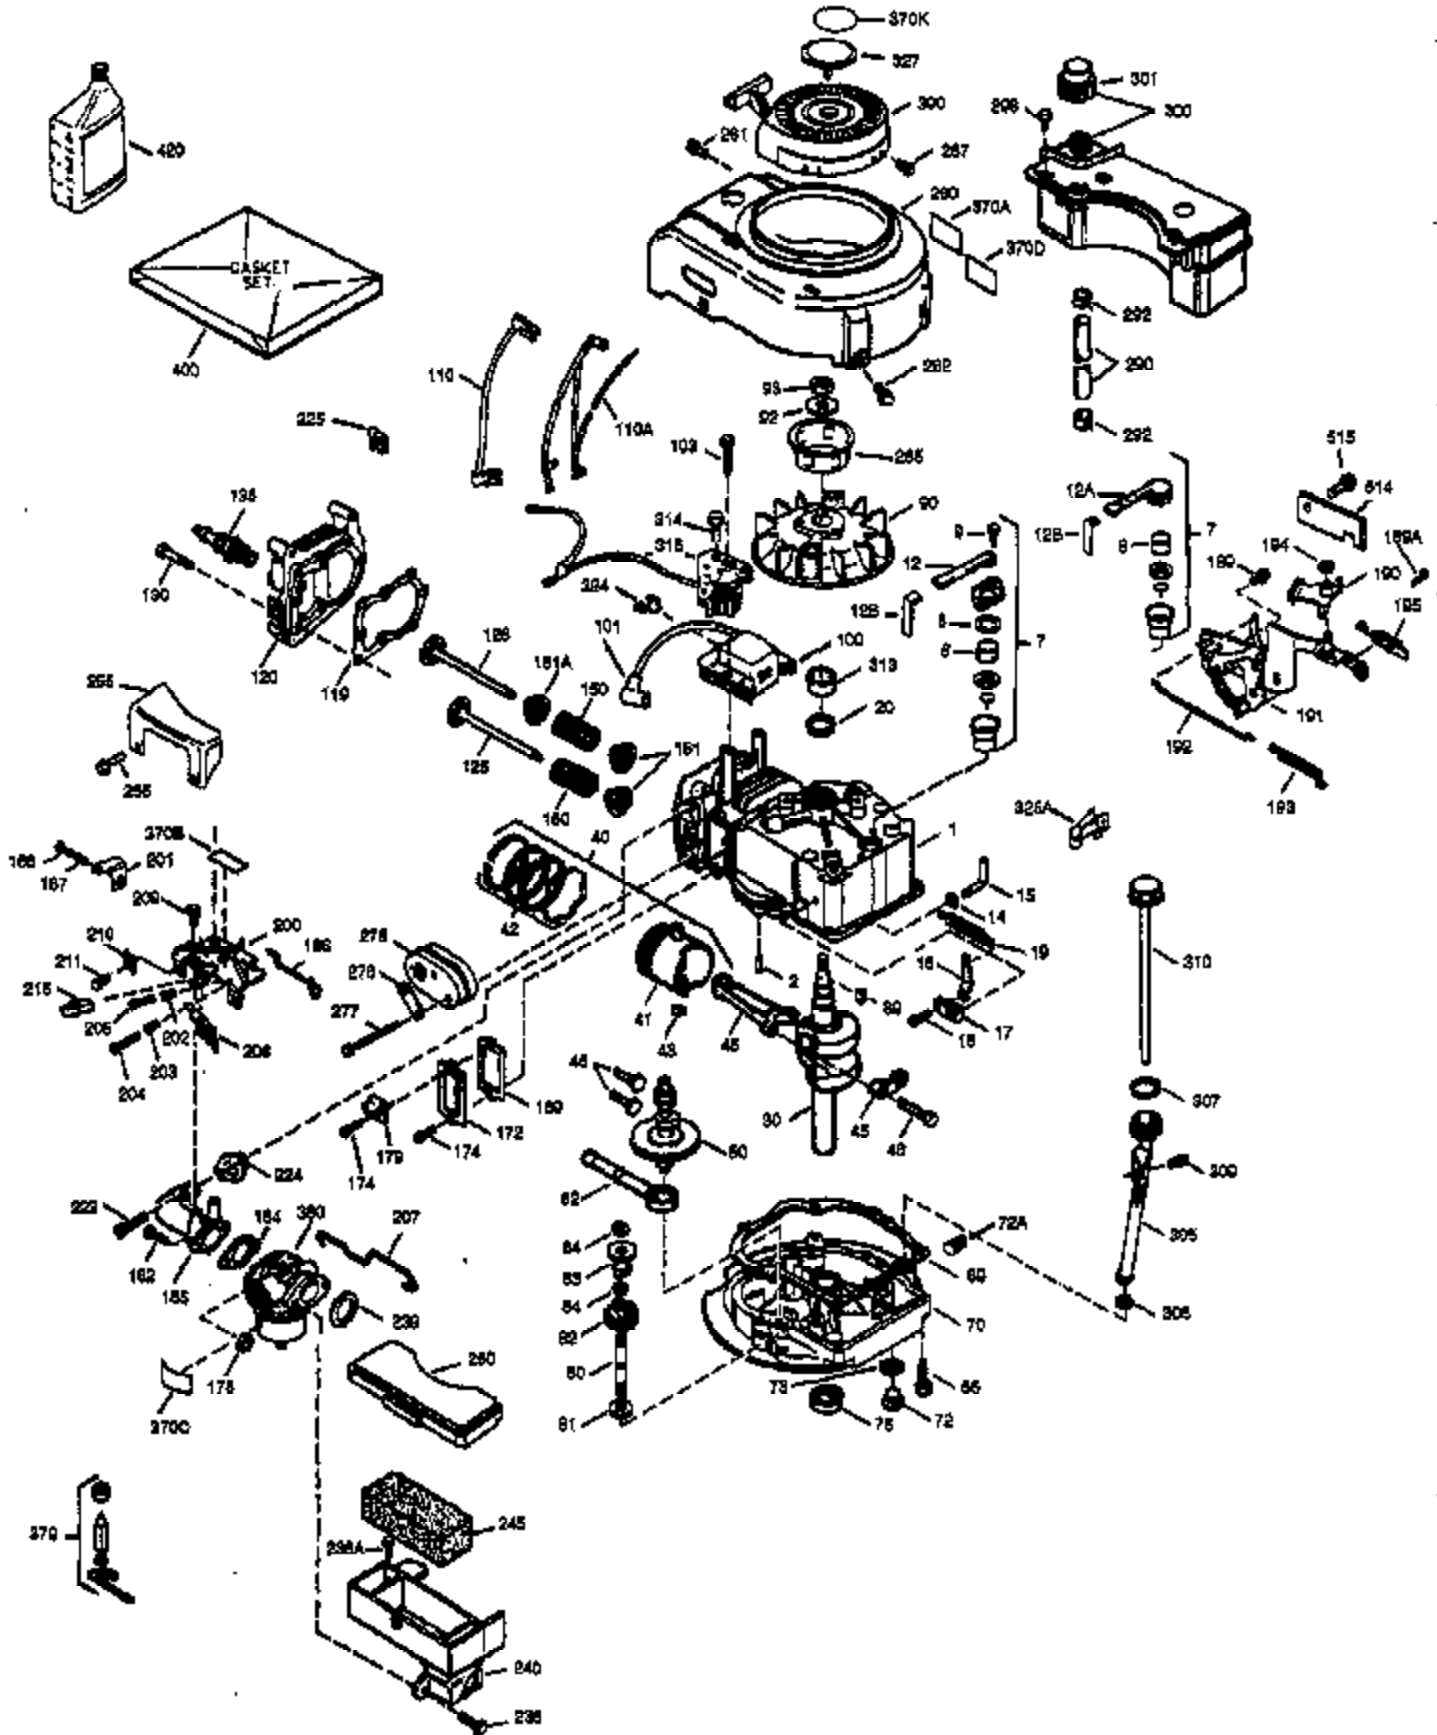

ILLUSTRATION SHOWS TYPICAL PARTS ONLY. ORDER BY PART NUMBER. PARTS NOT LISTED ARE SUPPLIED BY OEM.

VIEW 1 OF 3

Ref #	Part Number	Qty	Description
1	36479A	1	Cylinder (Incl. 2,7,20 & 125)
2	26727	2	Dowel Pin
6	33734	1	Breather Element
7	36557	1	Breather Ass'y. (Incl. 6 & 12A)
12A	36558	1	Breather Cover & Tube (Incl. 12B)
12B	34695	1	Breather Tube Elbow
14	28277	1	Washer
15	30589	1	Governor Rod (Incl. 14)
16	32651	1	Governor Lever
17	31335	1	Governor Lever Clamp
18	650548	1	Screw, 8-32 x 5/16"
19	36281	1	Extension Spring
20	32600	1	Oil Seal
30	34463	1	Crankshaft
40	35544A	1	Piston, Pin & Ring Set (Std.)
40	35545A	1	Piston, Pin & Ring Set (.010" OS)
40	35546	1	Piston, Pin & Ring Set (.020" OS)
41	35541	1	Piston & Pin Ass'y. (Std.) (Incl. 43)
41	35542	1	Piston & Pin Ass'y. (.010" OS) (Incl. 43)
41	35543	1	Piston & Pin Ass'y. (.020" OS) (Incl. 43)
42	35547A	1	Ring Set (Std.)
42	35548A	1	Ring Set (.010" OS)
42	35549	1	Ring Set (.020" OS)
43	20381	2	Piston Pin Retaining Ring
45	30963B	1	Connecting Rod Ass'y (Incl. 46)
46	32610A	2	Connecting Rod Bolt
48	27241	2	Valve Lifter
50	35990	1	Camshaft (BCR)
52	29914	1	Oil Pump Ass'y.
69	35261	1	* Mounting Flange Gasket
70	35651D	1	Mounting Flange (Incl. 72 thru 83)
72	36083	1	Oil Drain Plug
75	26208	1	Oil Seal
80	30574A	1	Governor Shaft
81	30590A	1	Washer
82	30591	1	Governor Gear Ass'y. (Incl. 81)
83	30588A	1	Governor Spool
86	650488	6	Screw, 1/4-20 x 1-1/4"
89	611004	1	Flywheel Key
90	611112	1	Flywheel
92	650815	1	Belleville Washer
93	650816	1	Flywheel Nut
100	34443A	1	Solid State Ignition
101	610118	1	Spark Plug Cover
103	651007	2	Screw, Torx T-15, 10-24 x 15/16"
110	34961	1	Ground Wire
119	36440	1	* Cylinder Head Gasket
120	36476	1	Cylinder Head
125	36471	1	Exhaust Valve (Std.) (Incl. 151)
125	36472	1	Exhaust Valve (1/32" OS) (Incl. 151)
126	29314B	1	Intake Valve (Std.) (Incl. 151)
126	29315C	1	Intake Valve (1/32" OS) (Incl. 151)
130	6021A	8	Screw, 5/16-18 x 1-1/2"
135	35395	1	Resistor Spark Plug (RJ19LM)
150	35991	2	Valve Spring
151	31673	2	Valve Spring Cap
169	27234A	1	* Valve Cover Gasket
172	32755	1	Valve Cover