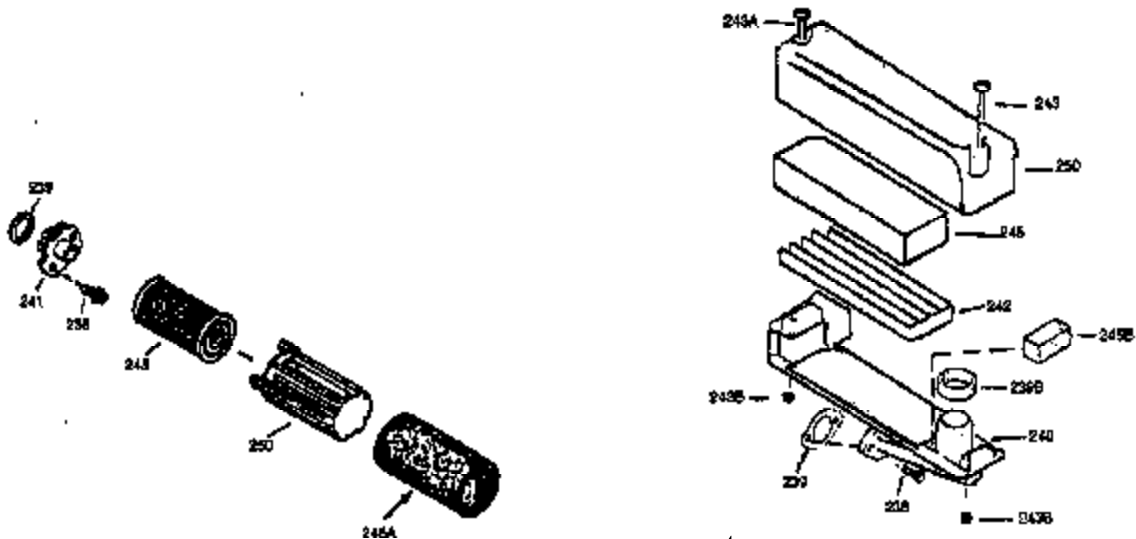

ILLUSTRATION SHOWS TYPICAL PARTS ONLY. ORDER BY PART NUMBER. PARTS NOT LISTED ARE SUPPLIED BY OEM.

VIEW 3 OF 3

Ref #	Part Number	Qty	Description
19	36281	1	Extension Spring
69	35261	1	* Mounting Flange Gasket
182	6201	2	Screw, 1/4-28 x 7/8"
185	36544	1	Intake Pipe
186	34337	1	Governor Link
209	30200	2	Screw, 10-24 x 9/16"
223	650451	2	Screw, 1/4-20 x 1"
238	650932	2	Screw, 10-32 x 49/64"
239	34338	1	* Air Cleaner Gasket
241	35797	1	Air Cleaner Collar
245	35066	1	Air Cleaner Filter
250	35986	1	Air Cleaner Cover
416	36085	1	Spark Arrestor Kit (Incl. 417)(Optional)
417	650760	1	Screw, 8-32 x 3/8" (Optional)