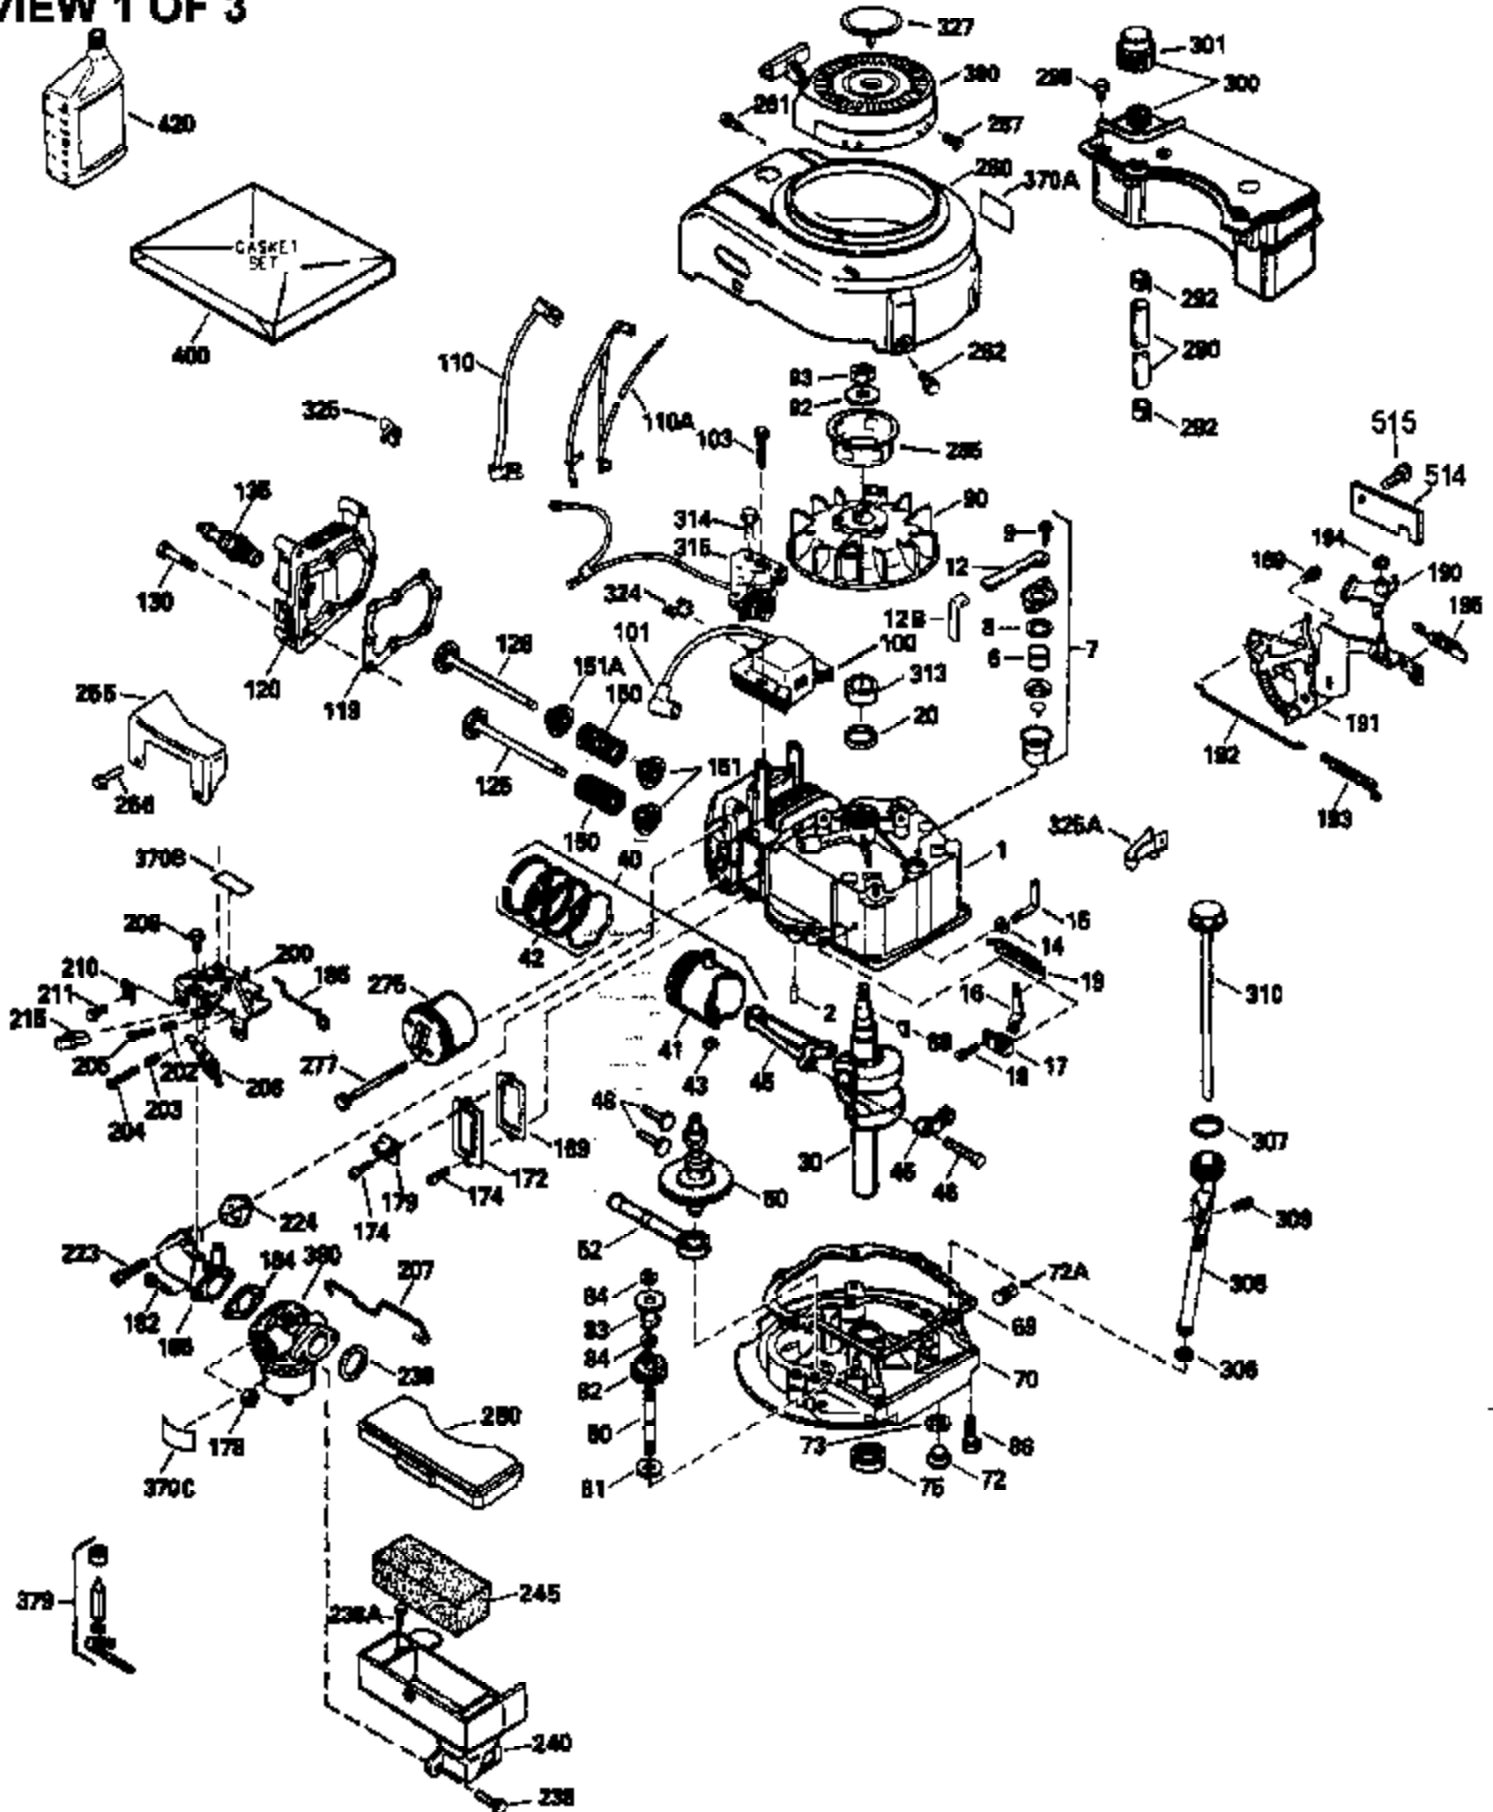

VIEW 1 OF 3

Engine Parts List #1

Ref #	Part Number	Qty	Description
1	35010	1	Cylinder (Incl. 2 & 20)
2	26727	2	Dowel Pin
6	33734	1	Breather Element
7	34214A	1	Breather Ass'y. (Incl. 6,8,9,12,12B)
8	33735	1	* Breather Gasket
9	30200	2	Screw, 10-24 x 9/16"
12B	34695	1	Breather Tube Elbow
12	33886	1	Breather Tube
14	28277	1	Washer
15	30589	1	Governor Rod (Incl. 14)
16	32651	1	Governor Lever
17	31335	1	Governor Lever Clamp
18	650548	1	Screw, 8-32 x 5/16"
19	36281	1	Extension Spring
20	32600	1	Oil Seal
30	34463	1	Crankshaft
40	35544A	1	Piston, Pin & Ring Set (Std.)
40	35545A	1	Piston, Pin & Ring Set (.010" OS)
40	35546	1	Piston, Pin & Ring Set (.020" OS)
41	35541	1	Piston & Pin Ass'y. (Std.) (Incl. 43)
41	35542	1	Piston & Pin Ass'y. (.010" OS) (Incl. 43)
41	35543	1	Piston & Pin Ass'y. (.020" OS) (Incl. 43)
42	35547A	1	Ring Set (Std.)
42	35548A	1	Ring Set (.010" OS)
42	35549	1	Ring Set (.020" OS)
43	20381	2	Piston Pin Retaining Ring
45	30963B	1	Connecting Rod Ass'y (Incl. 46)
46	32610A	2	Connecting Rod Bolt
48	27241	2	Valve Lifter
50	35990	1	Camshaft (BCR)
52	29914	1	Oil Pump Ass'y.
69	35261	1	* Mounting Flange Gasket
70	35651D	1	Mounting Flange (Incl. 72 thru 83)
72	36083	1	Oil Drain Plug
75	26208	1	Oil Seal
80	30574A	1	Governor Shaft
81	30590A	1	Washer
82	30591	1	Governor Gear Ass'y. (Incl. 81)
83	30588A	1	Governor Spool
86	650488	6	Screw, 1/4-20 x 1-1/4"
89	611004	1	Flywheel Key
90	611112	1	Flywheel
92	650815	1	Belleville Washer
93	650816	1	Flywheel Nut
100	34443A	1	Solid State Ignition
101	610118	1	Spark Plug Cover
103	651007	2	Screw, Torx T-15, 10-24 x 15/16"
110	34961	1	Ground Wire
119	36440	1	* Cylinder Head Gasket
120	36476	1	Cylinder Head
125	29313C	1	Exhaust Valve (Std.) (Incl. 151)
125	29315C	1	Exhaust Valve (1/32" OS) (Incl. 151)
126	29314B	1	Intake Valve (Std.) (Incl. 151)
126	29315C	1	Intake Valve (1/32" OS) (Incl. 151)
130	6021A	8	Screw, 5/16-18 x 1-1/2"
135	35395	1	Resistor Spark Plug (RJ19LM)
150	35991	2	Valve Spring
151	31673	2	Valve Spring Cap