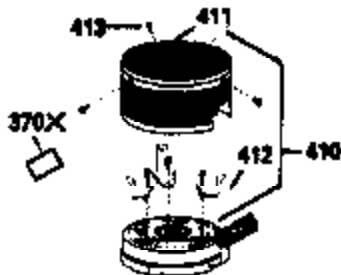

VIEW 3 OF 3

Ref #	Part Number	Qty	Description
19	36281	1	Extension Spring
69	35261	1	* Mounting Flange Gasket
166	36600	1	Engine Shroud
182	6201	2	Screw, 1/4-28 x 7/8"
185	36544	1	Intake Pipe (Incl. 224)
186	34337	1	Governor Link
209	30200	2	Screw, 10-24 x 9/16"
223	650451	2	Screw, 1/4-20 x 1"
238	650932	2	Screw, 10-32 x 49/64"
239	34338	1	* Air Cleaner Gasket
241	35797	1	Air Cleaner Collar
245	35066	1	Air Cleaner Filter
250	35986	1	Air Cleaner Cover
277	650988	2	Screw, 1/4-20 x 2-5/16"
370D	36534	1	Caution Decal
416	36085	1	Spark Arrestor Kit (Incl. 417)(Optional)
417	650760	1	Screw, 8-32 x 3/8" (Optional)