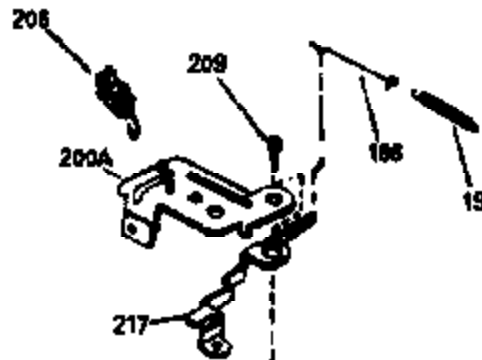

VIEW 3 OF 3

Ref #	Part Number	Qty	Description
19	36281	1	Extension Spring
69	35261	1	* Mounting Flange Gasket
166	36600	1	Engine Shroud
182	6201	2	Screw, 1/4-28 x 7/8"
185	36544	1	Intake Pipe (Incl. 224)
186	34337	1	Governor Link
209	30200	2	Screw, 10-24 x 9/16"
223	650451	2	Screw, 1/4-20 x 1"
238	650932	2	Screw, 10-32 x 49/64"
239	34338	1	* Air Cleaner Gasket
241	35797	1	Air Cleaner Collar
245	35066	1	Air Cleaner Filter
250	35986	1	Air Cleaner Cover
277	650988	2	Screw, 1/4-20 x 2-5/16"
370D	36534	1	Caution Decal
416	36085	1	Spark Arrestor Kit (Incl. 417)(Optional)
417	650760	1	Screw, 8-32 x 3/8" (Optional)