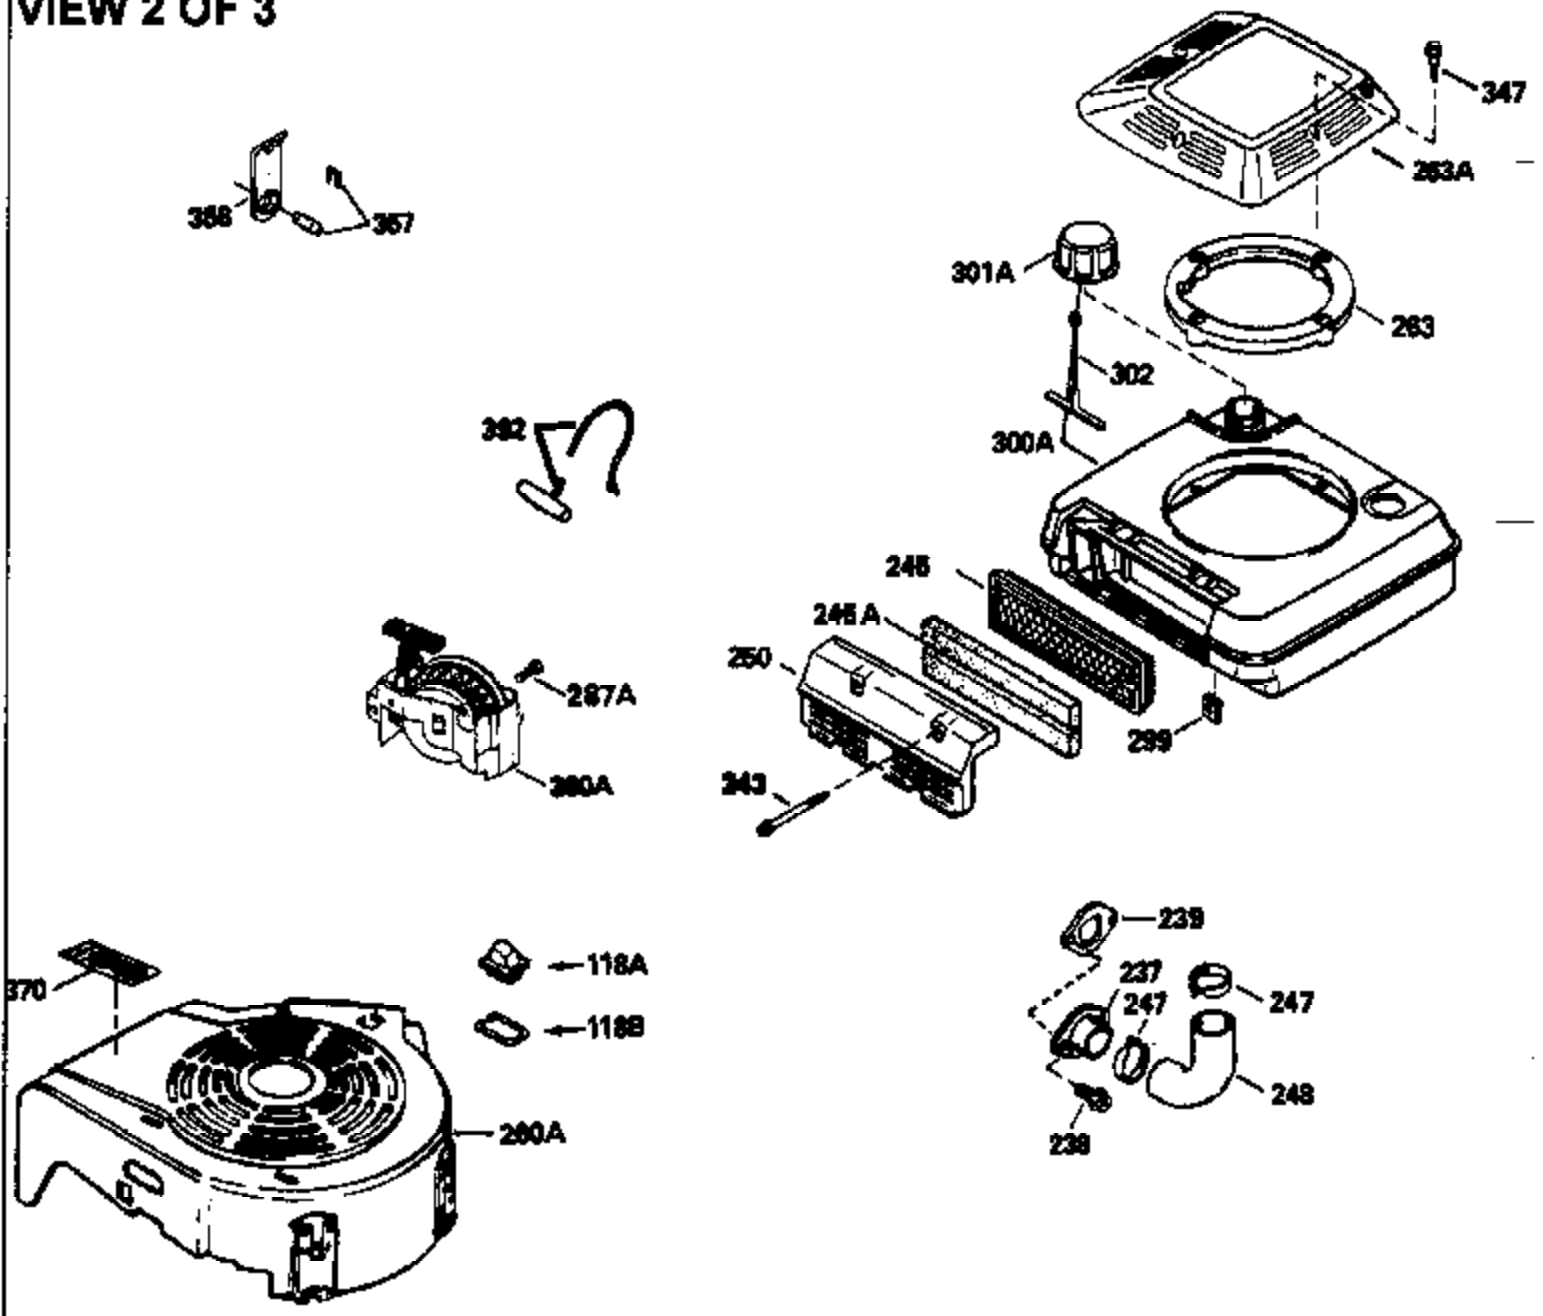

VIEW 2 OF 3

Ref #	Part Number	Qty	Description
166	36600	1	Engine Shroud
238	650932	2	Screw, 10-32 x 49/64"
239	34338	1	* Air Cleaner Gasket
245	35066	1	Air Cleaner Filter
250	35986	1	Air Cleaner Cover
347	650898A	3	Screw, 10-32 x 27/32"
370D	36534	1	Caution Decal