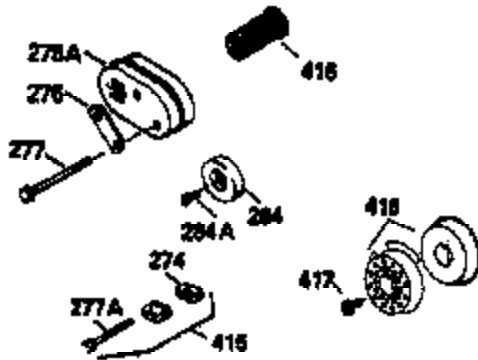

VIEW 3 OF 3

Ref #	Part Number	Qty	Description
19	36281	1	Extension Spring
69	35261	1	* Mounting Flange Gasket
166	36600	1	Engine Shroud
182	6201	2	Screw, 1/4-28 x 7/8"
185	36544	1	Intake Pipe (Incl. 224)
186	34337	1	Governor Link
209	30200	2	Screw, 10-24 x 9/16"
223	650451	2	Screw, 1/4-20 x 1"
238	650932	2	Screw, 10-32 x 49/64"
239	34338	1	* Air Cleaner Gasket
241	35797	1	Air Cleaner Collar
245	35066	1	Air Cleaner Filter
250	35986	1	Air Cleaner Cover
277	650988	2	Screw, 1/4-20 x 2-5/16"
370D	36534	1	Caution Decal
416	36085	1	Spark Arrestor Kit (Incl. 417)(Optional)
417	650760	1	Screw, 8-32 x 3/8" (Optional)