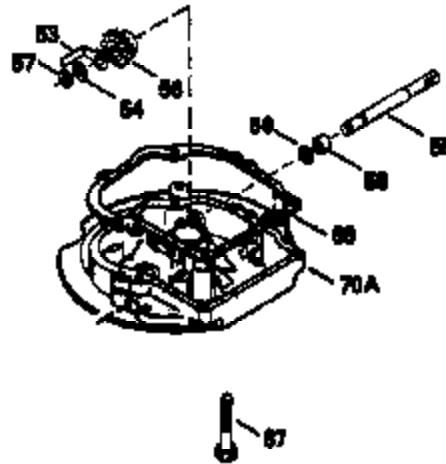

VIEW 3 OF 3

Ref #	Part Number	Qty	Description
19	36281	1	Extension Spring
69	35261	1	* Mounting Flange Gasket
166	36600	1	Engine Shroud
182	6201	2	Screw, 1/4-28 x 7/8"
185	36544	1	Intake Pipe
186	34337	1	Governor Link
209	30200	2	Screw, 10-24 x 9/16"
223	650451	2	Screw, 1/4-20 x 1"
238	650932	2	Screw, 10-32 x 49/64"
239	34338	1	* Air Cleaner Gasket
241	35797	1	Air Cleaner Collar
245	35066	1	Air Cleaner Filter
250	35986	1	Air Cleaner Cover
277	650988	2	Screw, 1/4-20 x 2-5/16"
370D	36534	1	Caution Decal
416	36085	1	Spark Arrestor Kit (Incl. 417)(Optional)
417	650760	1	Screw, 8-32 x 3/8" (Optional)