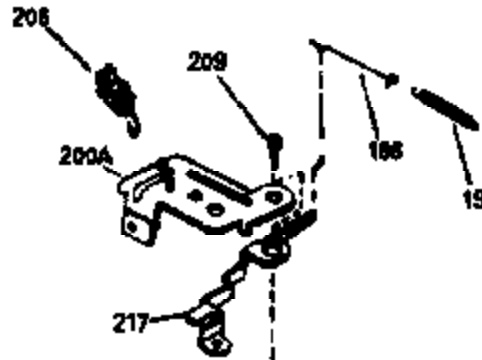

VIEW 3 OF 3

Ref #	Part Number	Qty	Description
19	36281	1	Extension Spring
69	35261	1	* Mounting Flange Gasket
166	36600	1	Engine Shroud
182	6201	2	Screw, 1/4-28 x 7/8"
185	36544	1	Intake Pipe
186	34337	1	Governor Link
209	30200	2	Screw, 10-24 x 9/16"
223	650451	2	Screw, 1/4-20 x 1"
238	650932	2	Screw, 10-32 x 49/64"
239	34338	1	* Air Cleaner Gasket
241	35797	1	Air Cleaner Collar
245	35066	1	Air Cleaner Filter
250	35986	1	Air Cleaner Cover
277	650988	2	Screw, 1/4-20 x 2-5/16"
370D	36534	1	Caution Decal
416	36085	1	Spark Arrestor Kit (Incl. 417)(Optional)
417	650760	1	Screw, 8-32 x 3/8" (Optional)