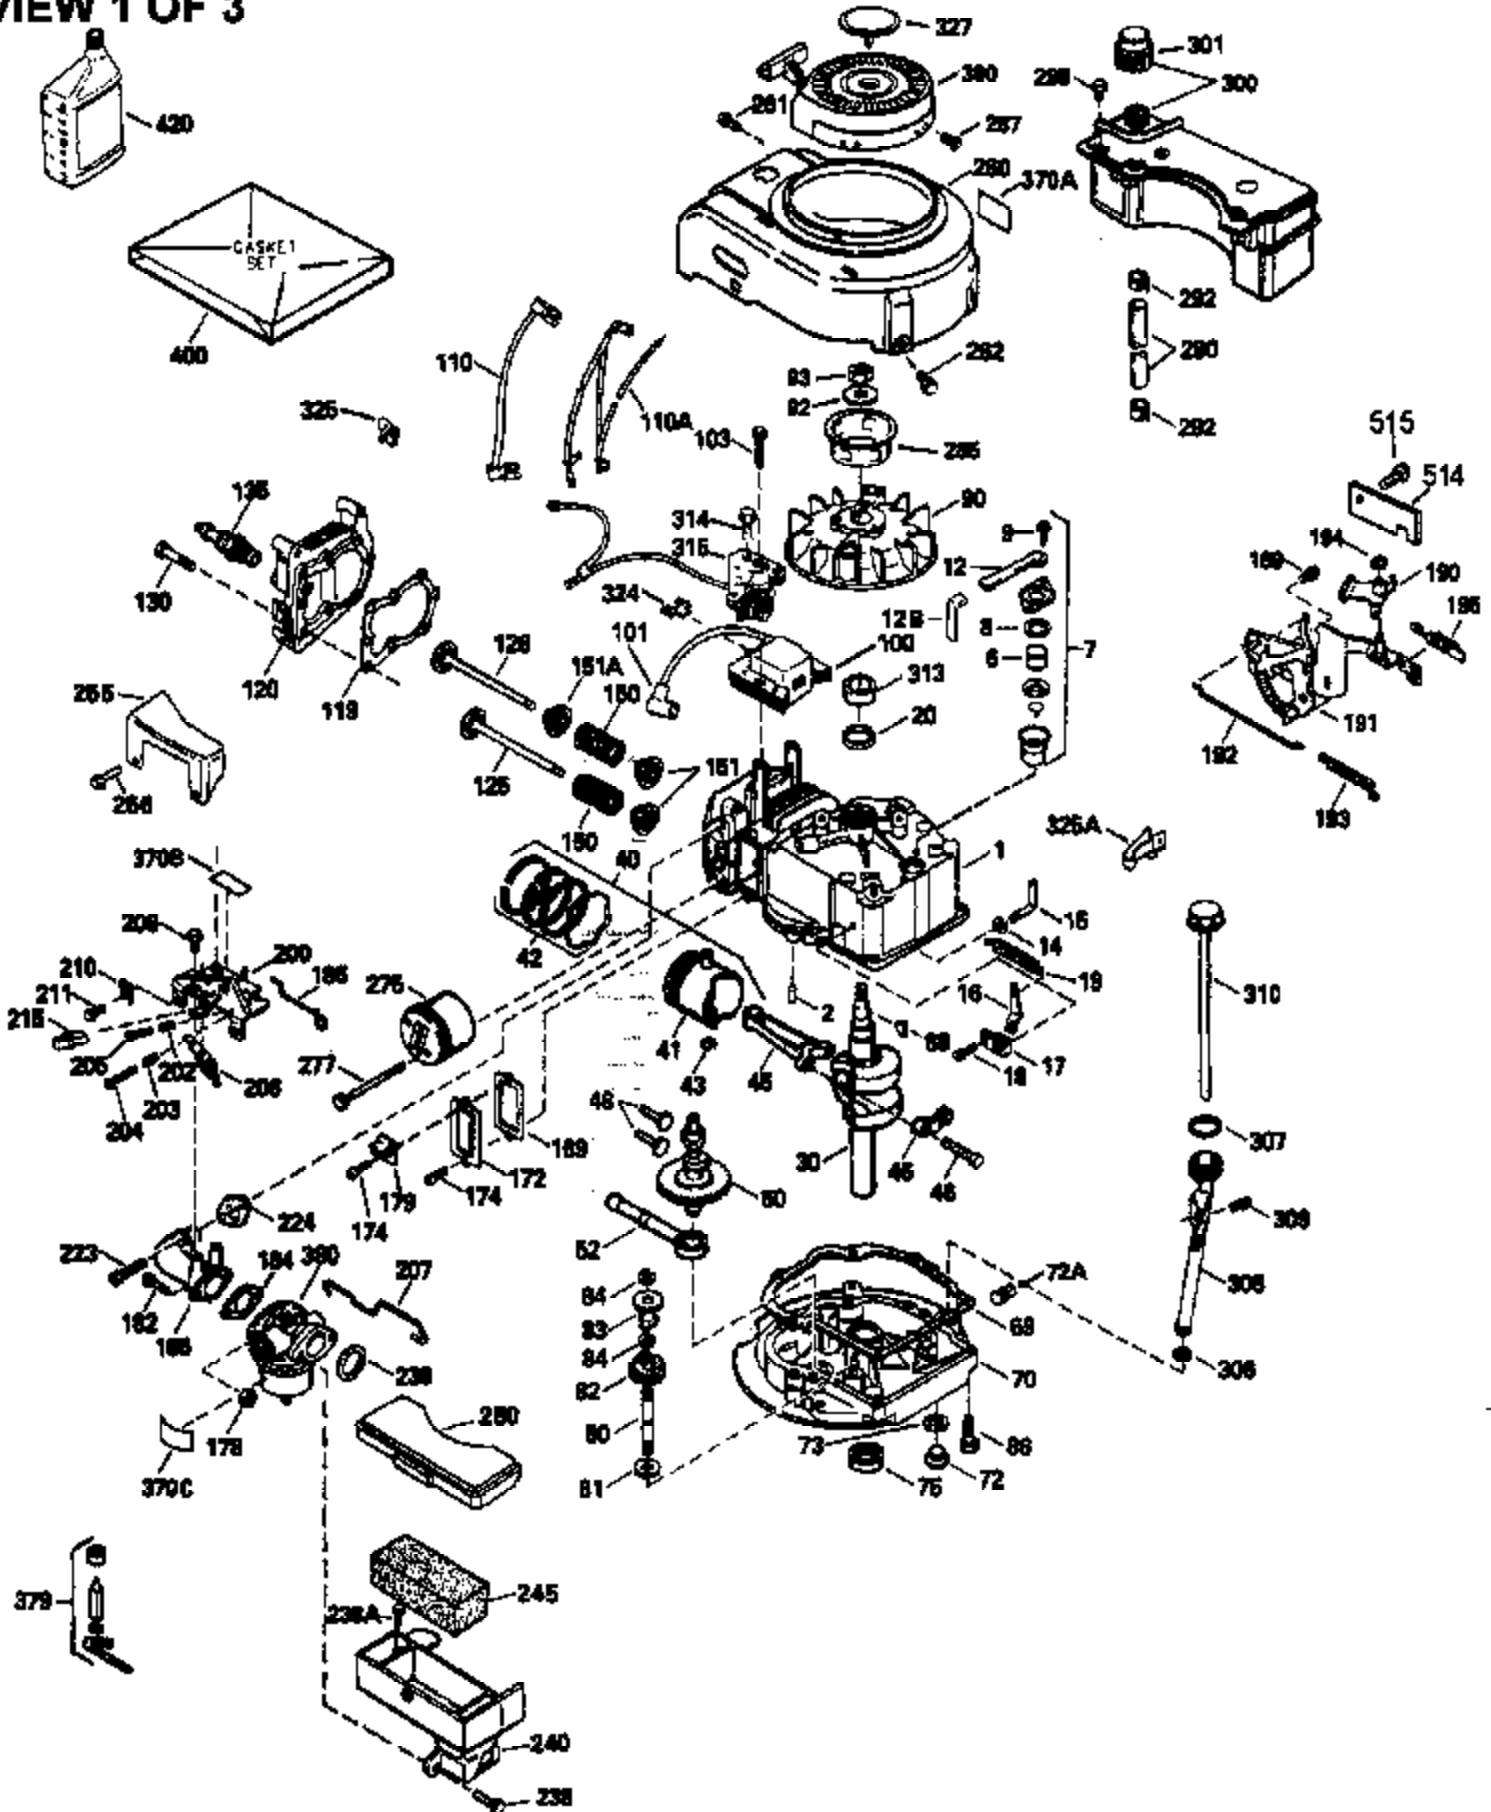

VIEW 1 OF 3

Engine Parts List #1

Ref #	Part Number	Qty	Description
1	35010	1	Cylinder (Incl. 2 & 20)
2	26727	2	Dowel Pin
6	33734	1	Breather Element
7	34214A	1	Breather Ass'y. (Incl. 6,8,9,12,12B)
8	33735	1	* Breather Gasket
9	30200	2	Screw, 10-24 x 9/16"
12B	34695	1	Breather Tube Elbow
12	33886	1	Breather Tube
14	28277	1	Washer
15	30589	1	Governor Rod (Incl. 14)
16	32651	1	Governor Lever
17	31335	1	Governor Lever Clamp
18	650548	1	Screw, 8-32 x 5/16"
19	36281	1	Extension Spring
20	32600	1	Oil Seal
30	34463	1	Crankshaft
40	35544A	1	Piston, Pin & Ring Set (Std.)
40	35545A	1	Piston, Pin & Ring Set (.010" OS)
40	35546	1	Piston, Pin & Ring Set (.020" OS)
41	35541	1	Piston & Pin Ass'y. (Std.) (Incl. 43)
41	35542	1	Piston & Pin Ass'y. (.010" OS) (Incl. 43)
41	35543	1	Piston & Pin Ass'y. (.020" OS) (Incl. 43)
42	35547A	1	Ring Set (Std.)
42	35548A	1	Ring Set (.010" OS)
42	35549	1	Ring Set (.020" OS)
43	20381	2	Piston Pin Retaining Ring
45	30963B	1	Connecting Rod Ass'y (Incl. 46)
46	32610A	2	Connecting Rod Bolt
48	27241	2	Valve Lifter
50	35990	1	Camshaft (BCR)
52	29914	1	Oil Pump Ass'y.
69	35261	1	* Mounting Flange Gasket
70	35651D	1	Mounting Flange (Incl. 72 thru 83)
72	36083	1	Oil Drain Plug
75	26208	1	Oil Seal
80	30574A	1	Governor Shaft
81	30590A	1	Washer
82	30591	1	Governor Gear Ass'y. (Incl. 81)
83	30588A	1	Governor Spool
86	650488	6	Screw, 1/4-20 x 1-1/4"
89	611004	1	Flywheel Key
90	611112	1	Flywheel
92	650815	1	Belleville Washer
93	650816	1	Flywheel Nut
100	34443A	1	Solid State Ignition
101	610118	1	Spark Plug Cover
103	651007	2	Screw, Torx T-15, 10-24 x 15/16"
110	34961	1	Ground Wire
119	36440	1	* Cylinder Head Gasket
120	36476	1	Cylinder Head
125	29313C	1	Exhaust Valve (Std.) (Incl. 151)
125	29315C	1	Exhaust Valve (1/32" OS) (Incl. 151)
126	29314B	1	Intake Valve (Std.) (Incl. 151)
126	29315C	1	Intake Valve (1/32" OS) (Incl. 151)
130	6021A	8	Screw, 5/16-18 x 1-1/2"
135	35395	1	Resistor Spark Plug (RJ19LM)
150	35991	2	Valve Spring
151	31673	2	Valve Spring Cap