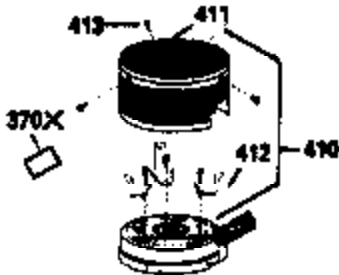

VIEW 3 OF 3

Ref #	Part Number	Qty	Description
19	36281	1	Extension Spring
69	35261	1	* Mounting Flange Gasket
166	36600	1	Engine Shroud
182	6201	2	Screw, 1/4-28 x 7/8"
185	36544	1	Intake Pipe
186	34337	1	Governor Link
209	30200	2	Screw, 10-24 x 9/16"
223	650451	2	Screw, 1/4-20 x 1"
238	650932	2	Screw, 10-32 x 49/64"
239	34338	1	* Air Cleaner Gasket
241	35797	1	Air Cleaner Collar
245	35066	1	Air Cleaner Filter
250	35986	1	Air Cleaner Cover
277	650988	2	Screw, 1/4-20 x 2-5/16"
370D	36534	1	Caution Decal
416	36085	1	Spark Arrestor Kit (Incl. 417)(Optional)
417	650760	1	Screw, 8-32 x 3/8" (Optional)