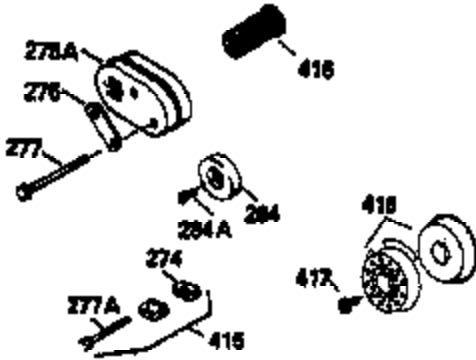

VIEW 3 OF 3

Ref #	Part Number	Qty	Description
19	36281	1	Extension Spring
69	35261	1	* Mounting Flange Gasket
166	36600	1	Engine Shroud
182	6201	2	Screw, 1/4-28 x 7/8"
185	36544	1	Intake Pipe
186	34337	1	Governor Link
209	30200	2	Screw, 10-24 x 9/16"
223	650451	2	Screw, 1/4-20 x 1"
238	650932	2	Screw, 10-32 x 49/64"
239	34338	1	* Air Cleaner Gasket
241	35797	1	Air Cleaner Collar
245	35066	1	Air Cleaner Filter
250	35986	1	Air Cleaner Cover
277	650988	2	Screw, 1/4-20 x 2-5/16"
370D	36534	1	Caution Decal
416	36085	1	Spark Arrestor Kit (Incl. 417)(Optional)
417	650760	1	Screw, 8-32 x 3/8" (Optional)