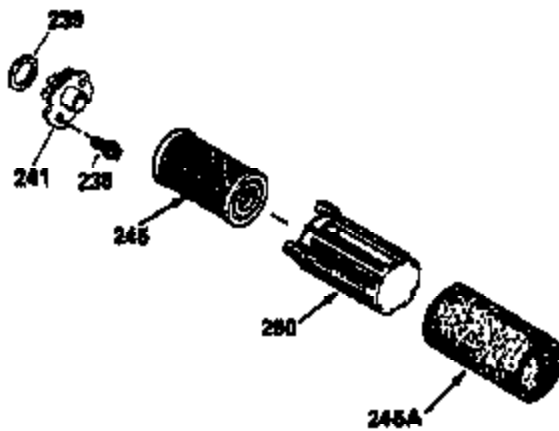

VIEW 3 OF 3

Ref #	Part Number	Qty	Description
19	36281	1	Extension Spring
69	35261	1	* Mounting Flange Gasket
166	36600	1	Engine Shroud
182	6201	2	Screw, 1/4-28 x 7/8"
185	36544	1	Intake Pipe
186	34337	1	Governor Link
209	30200	2	Screw, 10-24 x 9/16"
223	650451	2	Screw, 1/4-20 x 1"
238	650932	2	Screw, 10-32 x 49/64"
239	34338	1	* Air Cleaner Gasket
241	35797	1	Air Cleaner Collar
245	35066	1	Air Cleaner Filter
250	35986	1	Air Cleaner Cover
277	650988	2	Screw, 1/4-20 x 2-5/16"
370D	36534	1	Caution Decal
416	36085	1	Spark Arrestor Kit (Incl. 417)(Optional)
417	650760	1	Screw, 8-32 x 3/8" (Optional)