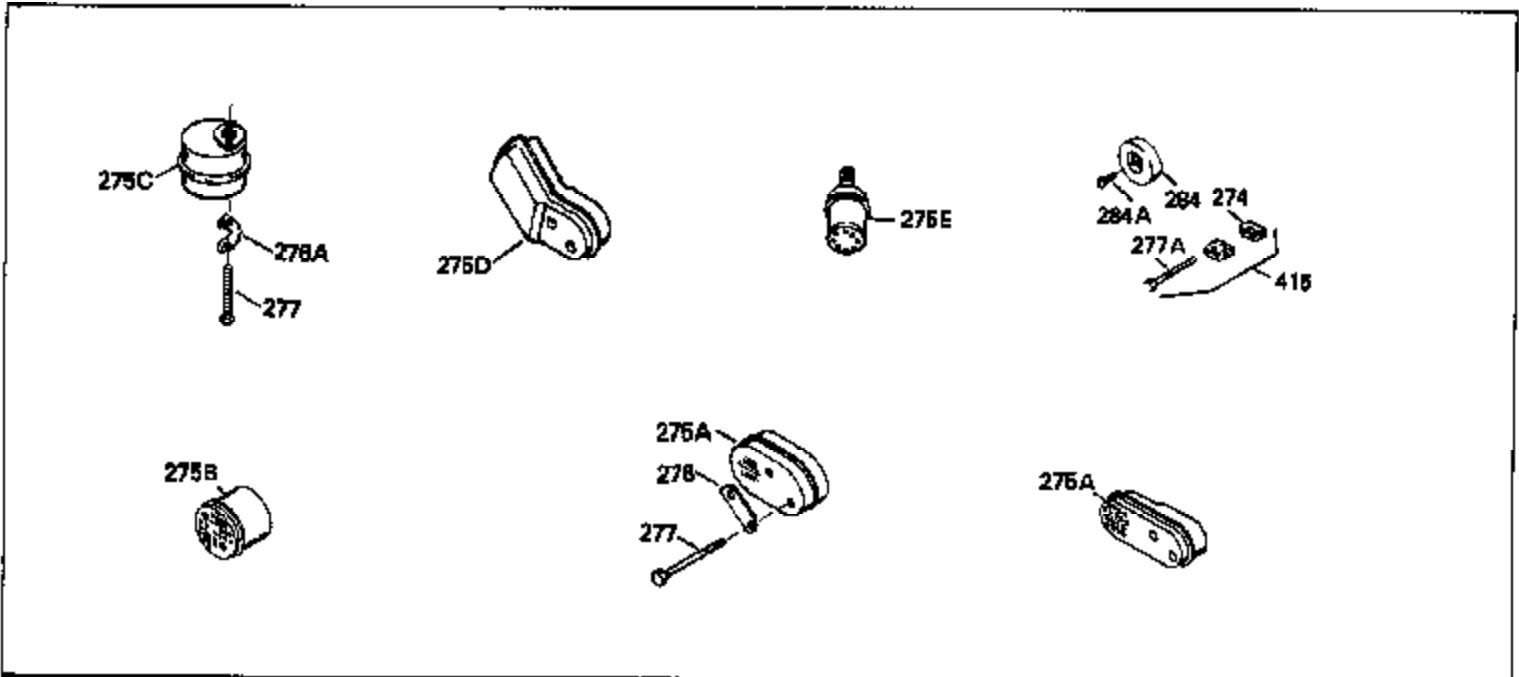

Ref #	Part Number	Qty	Description
12B	34695	1	Breather Tube Elbow
277	650988	2	Screw, 1/4-20 x 2-5/16"