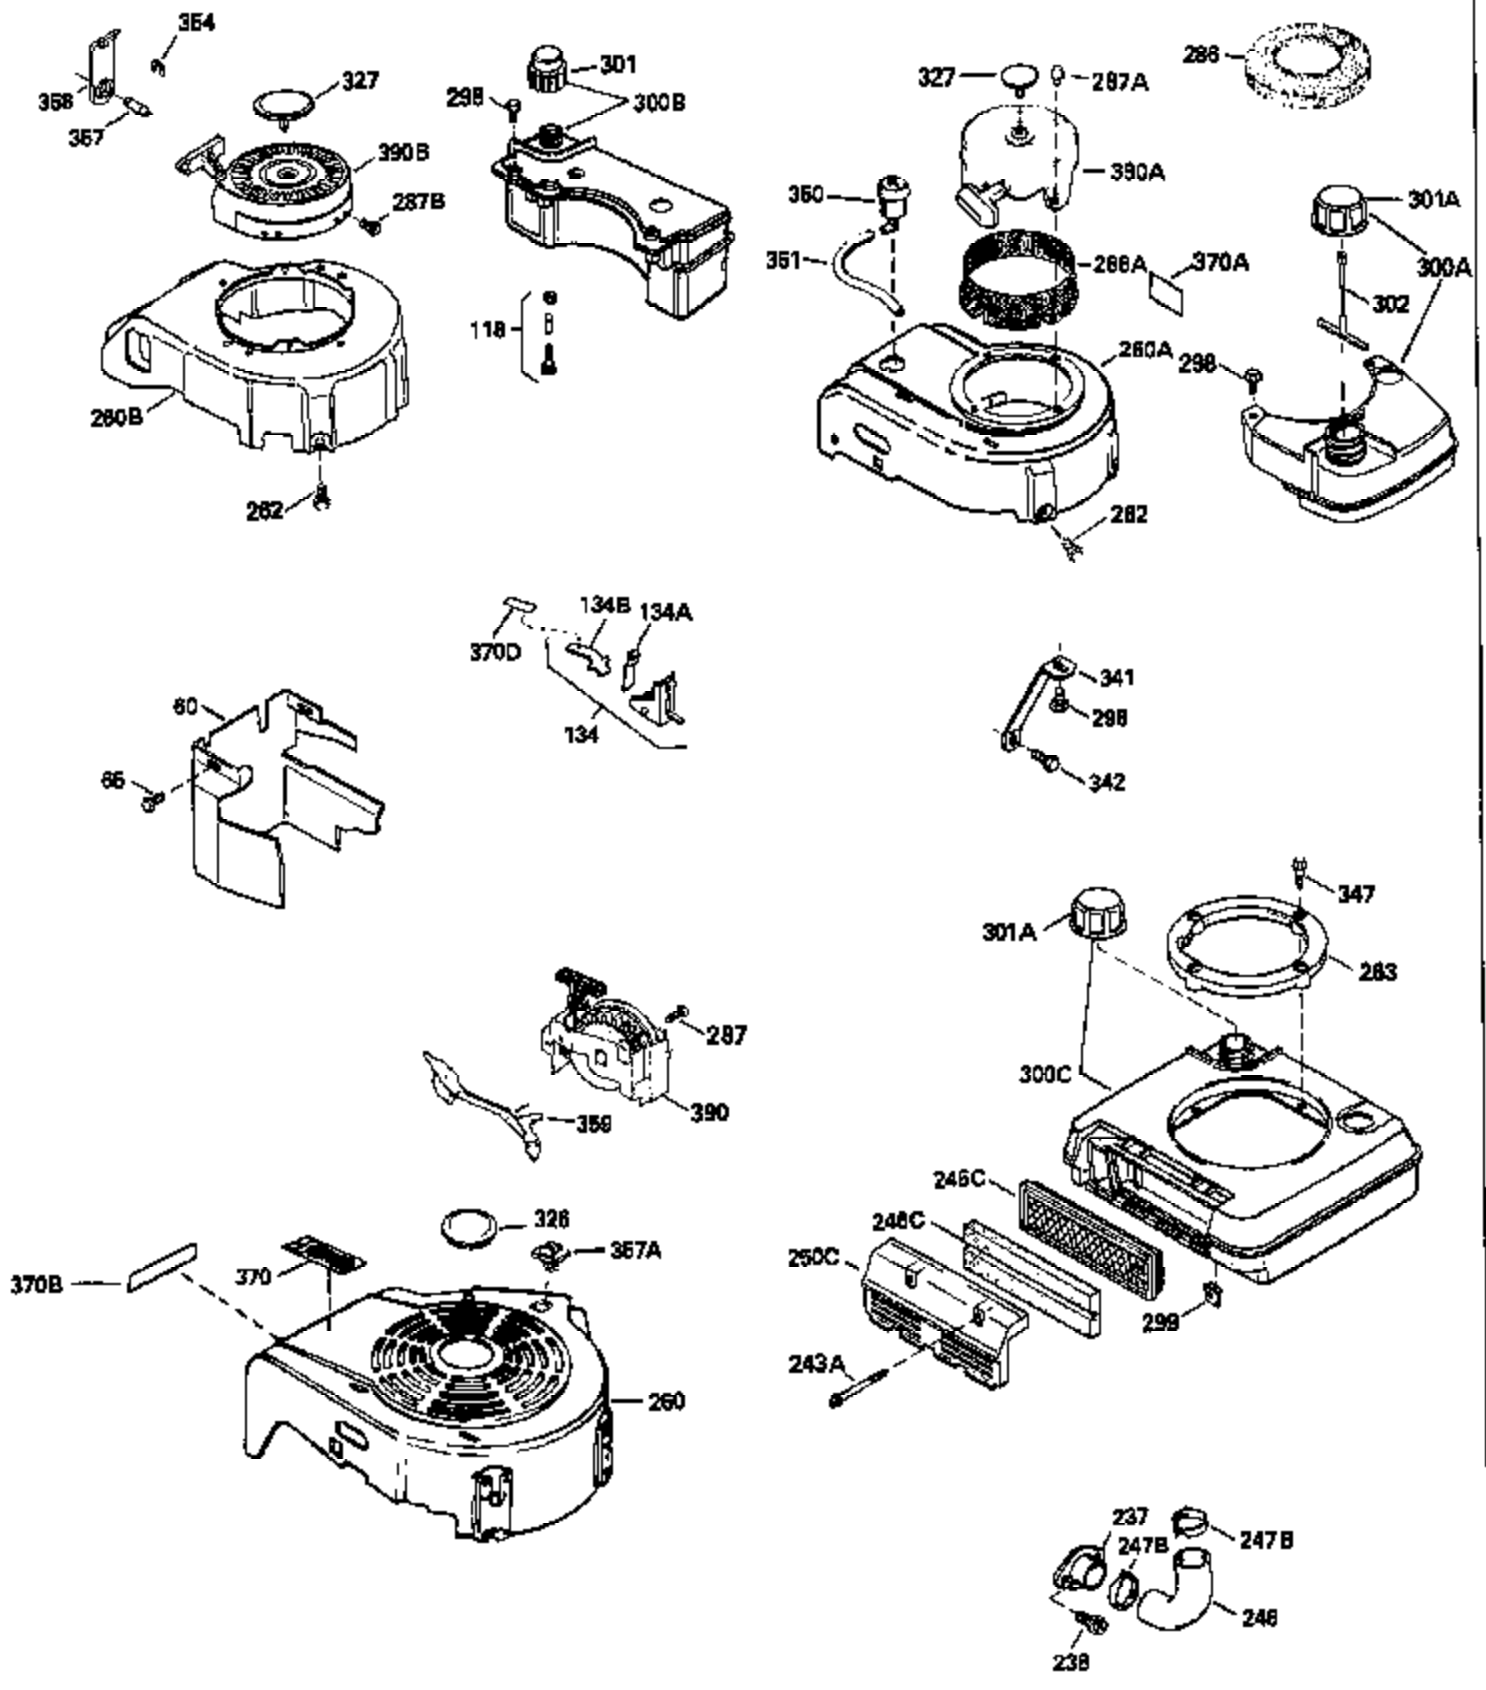

ILLUSTRATION SHOWS TYPICAL PARTS ONLY. ORDER BY PART NUMBER. PARTS NOT LISTED ARE SUPPLIED BY OEM.

Ref #	Part Number	Qty	Description
12B	34695	1	Breather Tube Elbow
238	650932	2	Screw, 10-32 x 49/64"
260	36420A	1	Blower Housing
262	650831	2	Screw, 1/4-20 x 1/2"
287	650926	2	Screw, 8-32 x 21/64"
298	28763	3	Screw, 10-32 x 19/32"
301	35355	1	Fuel Cap
327	35392	1	Starter Plug
370B	35169	1	Instruction Decal
370	36260	1	Primer Decal
370A	36261	1	Lubrication Decal
390	590688	1	Rewind Starter