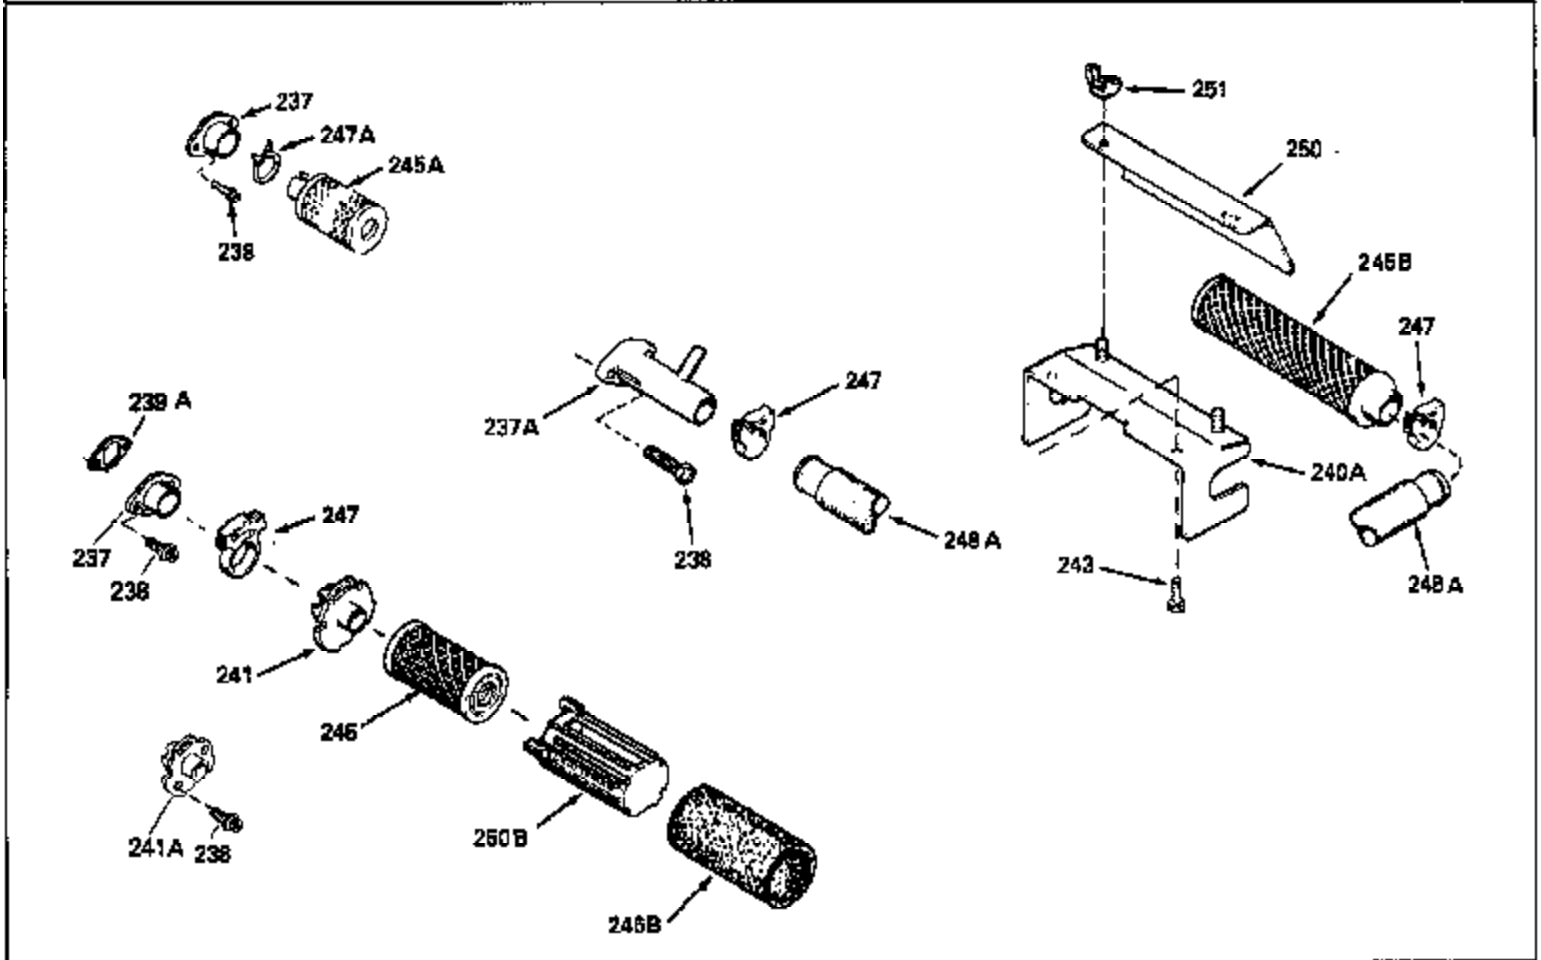

Ref #	Part Number	Qty	Description
12B	34695	1	Breather Tube Elbow
19	31361	1	Extension Spring
53	31745	1	Tang Washer
54	31747	1	Washer
55	31748	1	P.T.O. Shaft
56	31746	1	L.H. Worm Gear
57	31749	1	Retaining Ring
58	31744	1	Oil Seal
59	31787	1	Washer
69	35261	1	* Mounting Flange Gasket
87	650492	1	Screw, 1/4-20 x 2-1/4"
182	6201	2	Screw, 1/4-28 x 7/8"
185	31384A	1	Intake Pipe (Incl. 224)
186	34337	1	Governor Link
209	30200	2	Screw, 10-24 x 9/16"
223	650451	2	Screw, 1/4-20 x 1"
238	650932	2	Screw, 10-32 x 49/64"
241	35797	1	Air Cleaner Collar
245	35066	1	Air Cleaner Filter
250	35065	1	Air Cleaner Cover