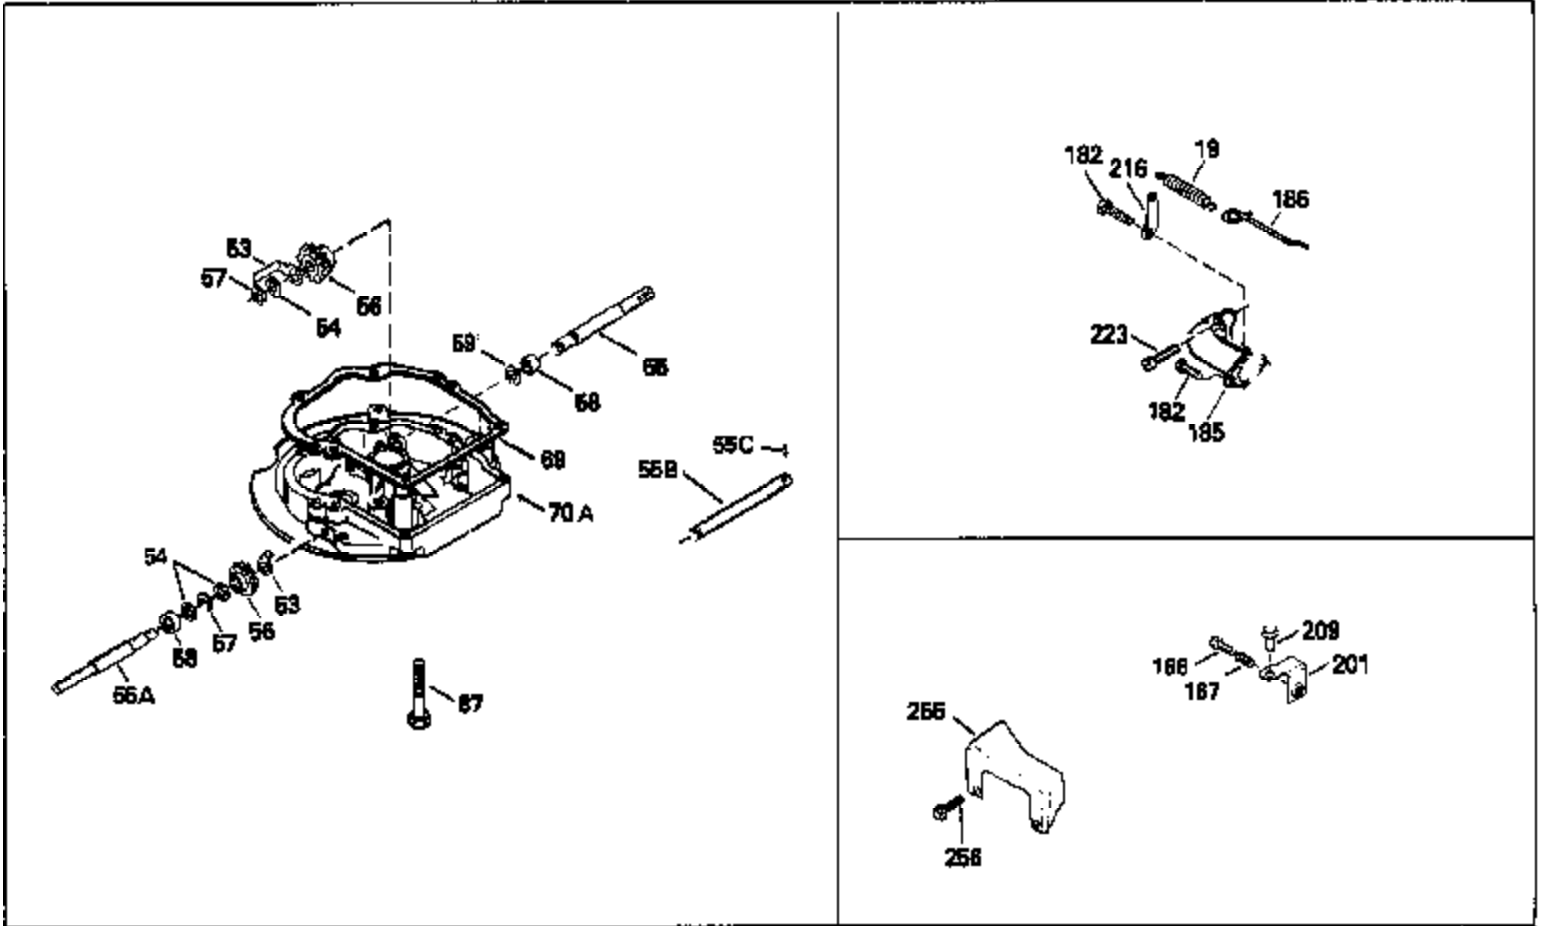

Ref #	Part Number	Qty	Description
12B	34695	1	Breather Tube Elbow
19	31361	1	Extension Spring
53	31745	1	Tang Washer
54	31747	1	Washer
55	31748	1	P.T.O. Shaft
56	31746	1	L.H. Worm Gear
57	31749	1	Retaining Ring
58	31744	1	Oil Seal
59	31787	1	Washer
69	35261	1	* Mounting Flange Gasket
87	650492	1	Screw, 1/4-20 x 2-1/4"
182	6201	2	Screw, 1/4-28 x 7/8"
185	31384A	1	Intake Pipe (Incl. 224)
186	34337	1	Governor Link
209	30200	2	Screw, 10-24 x 9/16"
223	650451	2	Screw, 1/4-20 x 1"
238	650932	2	Screw, 10-32 x 49/64"
241	35797	1	Air Cleaner Collar
245	35066	1	Air Cleaner Filter
250	35065	1	Air Cleaner Cover