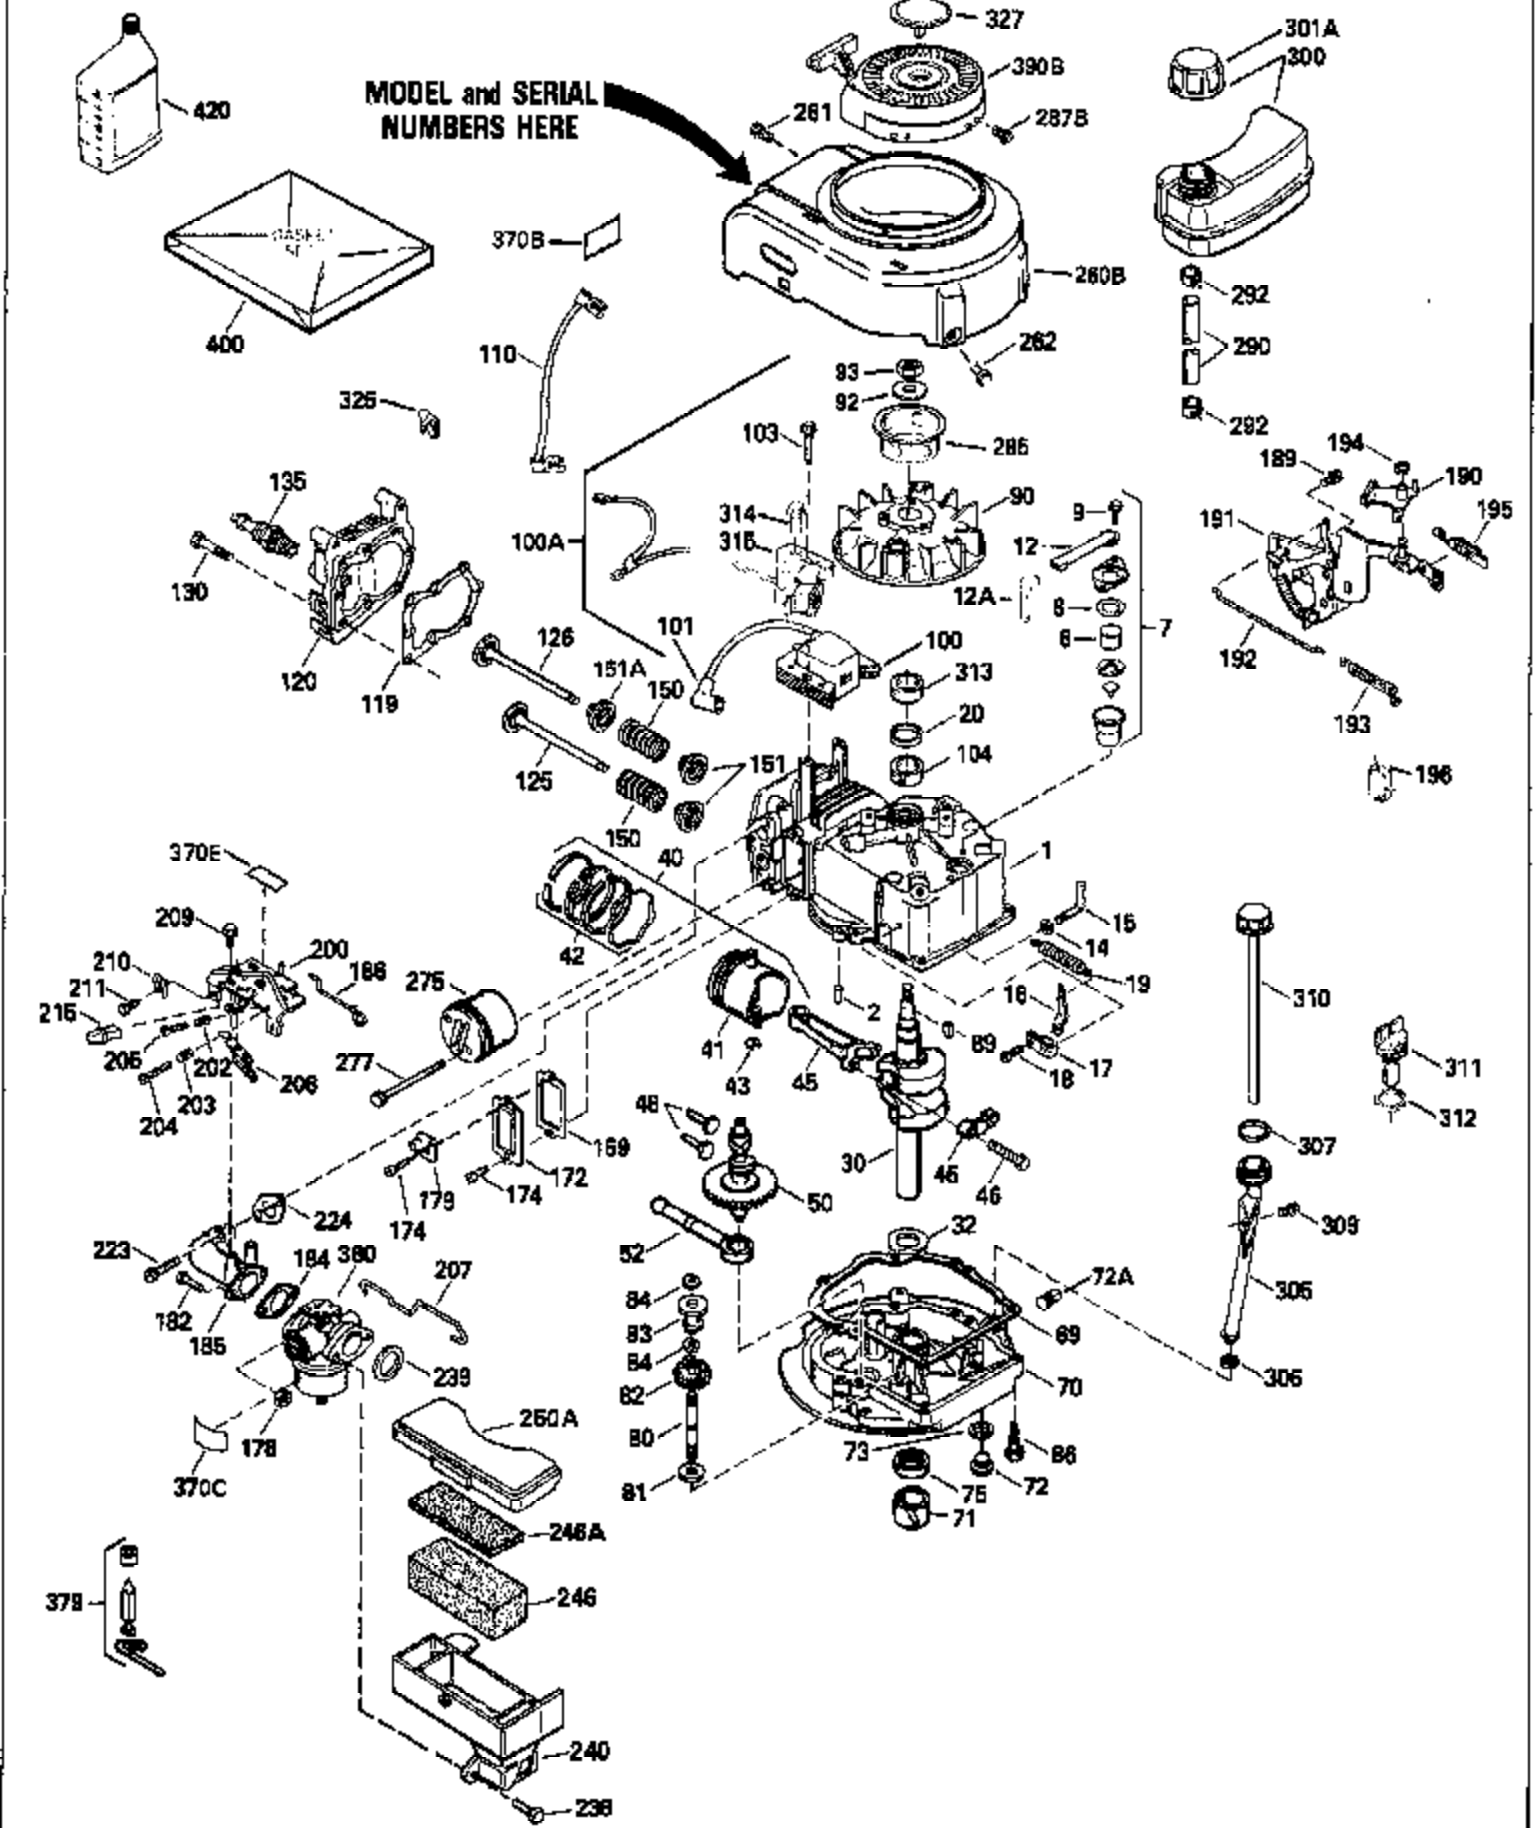

ILLUSTRATION SHOWS TYPICAL PARTS ONLY. ORDER BY PART NUMBER. PARTS NOT LISTED ARE SUPPLIED BY OEM.

**MODEL and SERIAL
NUMBERS HERE**

Engine Parts List #1

Ref #	Part Number	Qty	Description
1	36479	1	Cylinder (Incl. 2 & 20)
2	26727	2	Dowel Pin
6	33734	1	Breather Element
7	34214A	1	Breather Ass'y. (Incl. 6,8,9,12,12B)
8	33735	1	* Breather Gasket
9	30200	2	Screw, 10-24 x 9/16"
12	33886	1	Breather Tube
12B	34695	1	Breather Tube Elbow
14	28277	1	Washer
15	31513	1	Governor Rod (Incl. 14)
16	31383A	1	Governor Lever
17	31335	1	Governor Lever Clamp
18	650548	1	Screw, 8-32 x 5/16"
19	31361	1	Extension Spring
20	32600	1	Oil Seal
30	34451	1	Crankshaft
40	35544A	1	Piston, Pin & Ring Set (Std.)
40	35545A	1	Piston, Pin & Ring Set (.010" OS)
40	35546	1	Piston, Pin & Ring Set (.020" OS)
41	35541	1	Piston & Pin Ass'y. (Std.) (Incl. 43)
41	35542	1	Piston & Pin Ass'y. (.010" OS) (Incl. 43)
41	35543	1	Piston & Pin Ass'y. (.020" OS) (Incl. 43)
42	35547A	1	Ring Set (Std.)
42	35548A	1	Ring Set (.010" OS)
42	35549	1	Ring Set (.020" OS)
43	20381	2	Piston Pin Retaining Ring
45	30963B	1	Connecting Rod Ass'y (Incl. 46)
46	32610A	2	Connecting Rod Bolt
48	27241	2	Valve Lifter
50	35990	1	Camshaft (BCR)
52	29914	1	Oil Pump Ass'y.
69	35261	1	* Mounting Flange Gasket
70	33521E	1	Mounting Flange (Incl.58,72 thru 83)
72	36083	1	Oil Drain Plug
75	26208	1	Oil Seal
80	30574A	1	Governor Shaft
81	30590A	1	Washer
82	30591	1	Governor Gear Ass'y. (Incl. 81)
83	30588A	1	Governor Spool
86	650488	5	Screw, 1/4-20 x 1-1/4"
89	611004	1	Flywheel Key
90	611112	1	Flywheel
92	650815	1	Belleville Washer
93	650816	1	Flywheel Nut
100	34443A	1	Solid State Ignition
101	610118	1	Spark Plug Cover
103	650814	2	Screw, Torx T-15, 10-24 x 1"
110	36230	1	Ground Wire
119	36440	1	* Cylinder Head Gasket
120	36476	1	Cylinder Head
125	36471	1	Exhaust Valve (Std.) (Incl. 151)
125	36472	1	Exhaust Valve (1/32" OS) (Incl. 151)
126	29314B	1	Intake Valve (Std.) (Incl. 151)
126	29315C	1	Intake Valve (1/32" OS) (Incl. 151)
130	6021A	8	Screw, 5/16-18 x 1-1/2"
135	35395	1	Resistor Spark Plug (RJ19LM)
150	35991	2	Valve Spring
151	31673	2	Valve Spring Cap