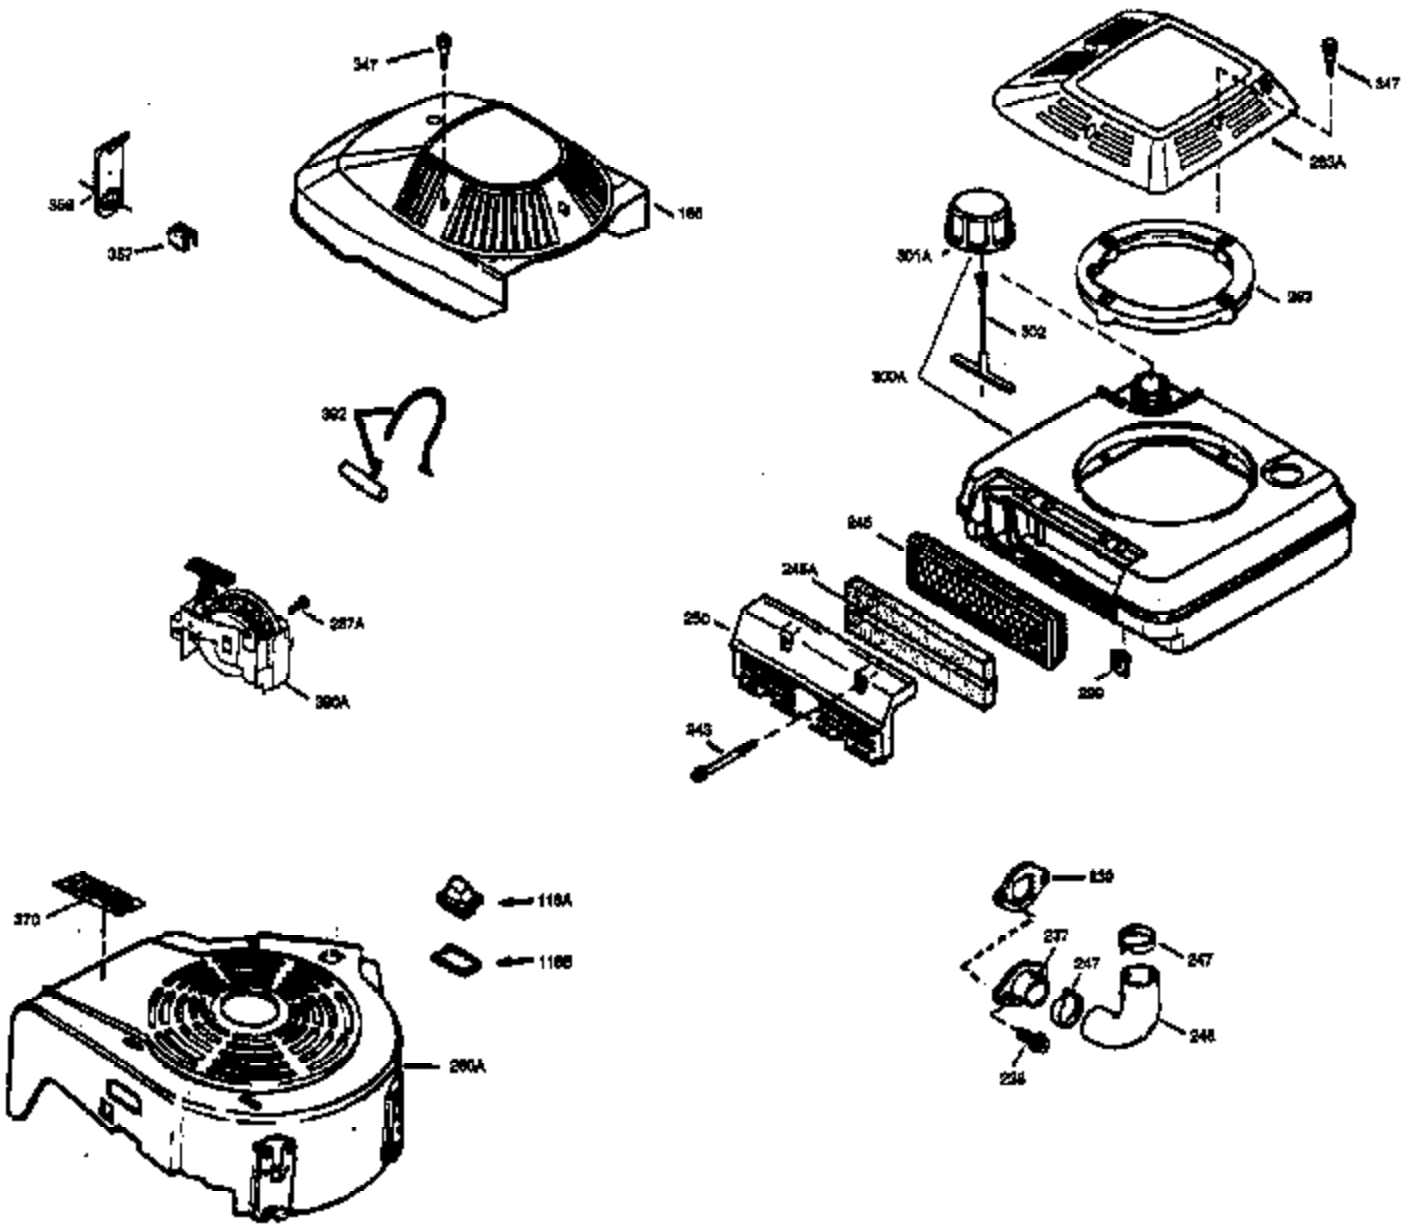

ILLUSTRATION SHOWS TYPICAL PARTS ONLY. ORDER BY PART NUMBER. PARTS NOT LISTED ARE SUPPLIED BY OEM.
VIEW 2 OF 3

Ref #	Part Number	Qty	Description
238	650932	2	Screw, 10-32 x 49/64"
239	34338	1	* Air Cleaner Gasket
245	35066	1	Air Cleaner Filter
250	35065	1	Air Cleaner Cover
370	34442A	1	Instruction Decal