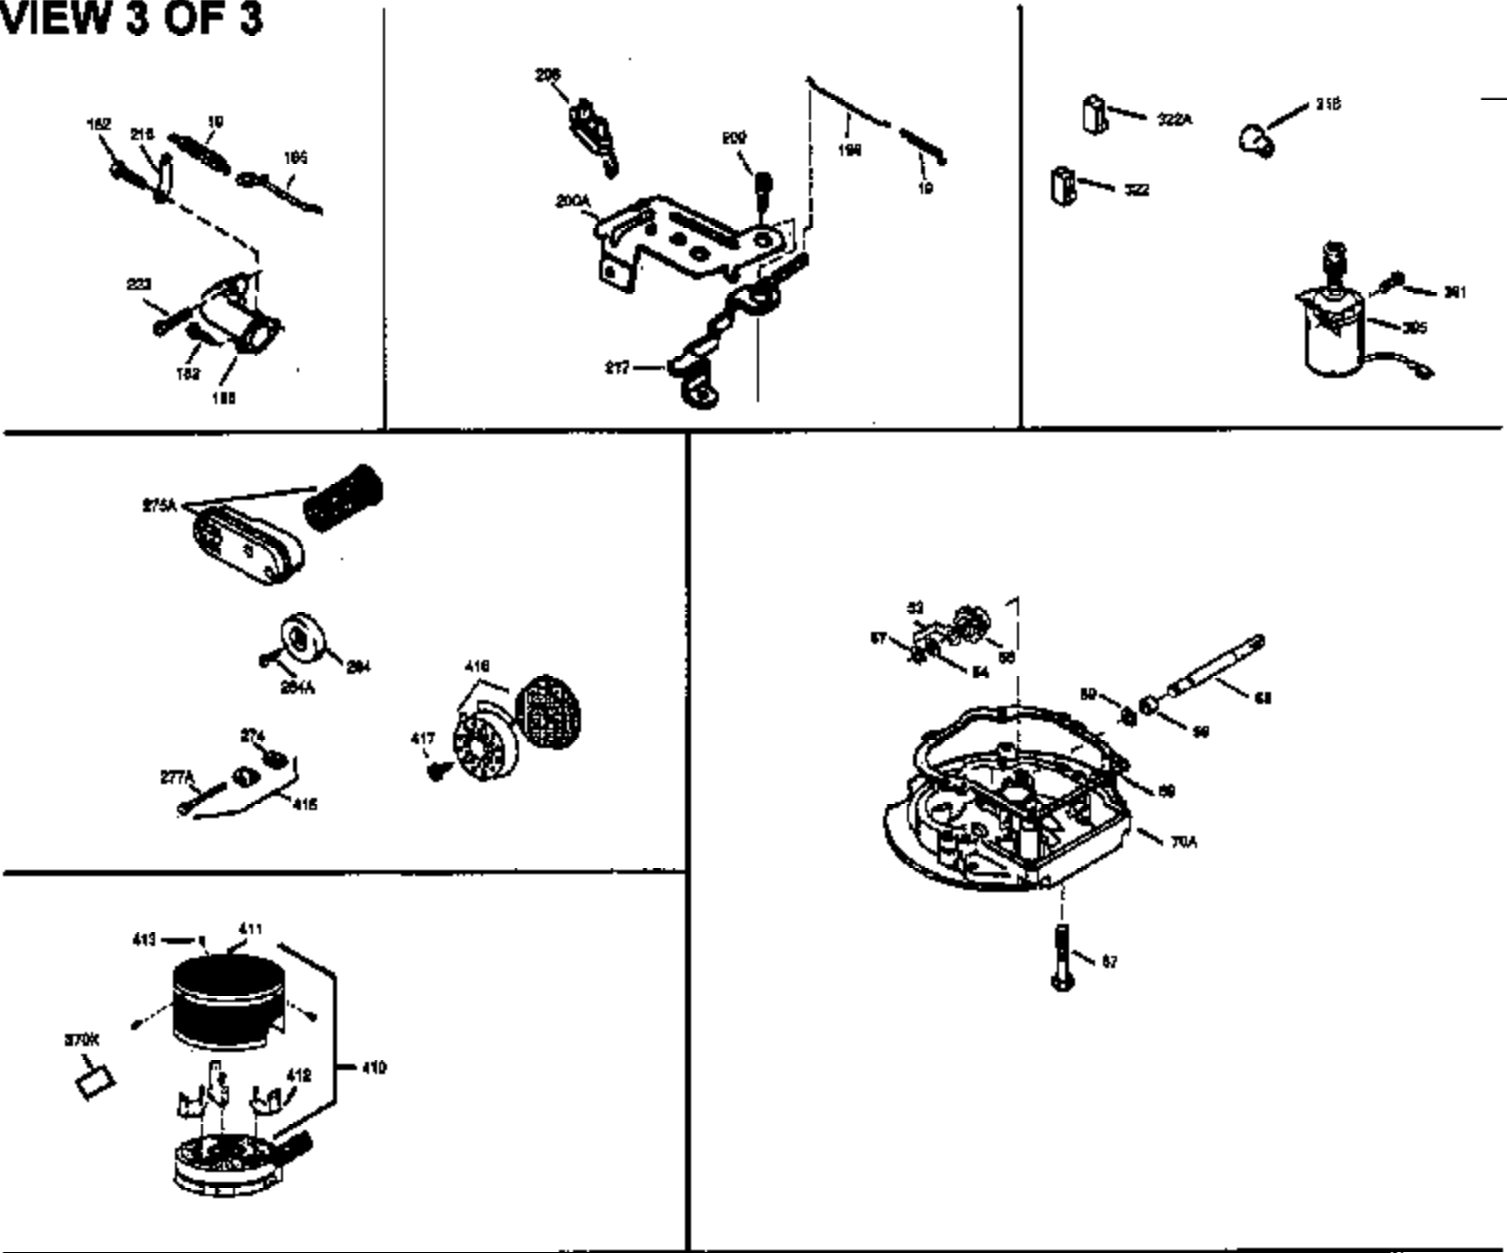

ILLUSTRATION SHOWS TYPICAL PARTS ONLY. ORDER BY PART NUMBER. PARTS NOT LISTED ARE SUPPLIED BY OEM.

VIEW 3 OF 3

Ref #	Part Number	Qty	Description
19	31361	1	Extension Spring
53	31745	1	Washer
54	31787	1	Washer
55	31748	1	P.T.O. Shaft
56	31746	1	L.H. Worm Gear
57	31749	1	Retaining Ring
58	31744	1	Oil Seal
59	31747	1	Washer
69	35261	1	* Mounting Flange Gasket
87	650492	1	Screw, 1/4-20 x 2-1/4"
182	6201	2	Screw, 1/4-28 x 7/8"
185	31384A	1	Intake Pipe (Incl. 224)
186	34337	1	Governor Link
206	610973	1	Terminal
209	30200	2	Screw, 10-24 x 9/16"
223	650451	2	Screw, 1/4-20 x 1"
238	650932	2	Screw, 10-32 x 49/64"
239	34338	1	* Air Cleaner Gasket
241	35797	1	Air Cleaner Collar
245	35066	1	Air Cleaner Filter
250	35065	1	Air Cleaner Cover