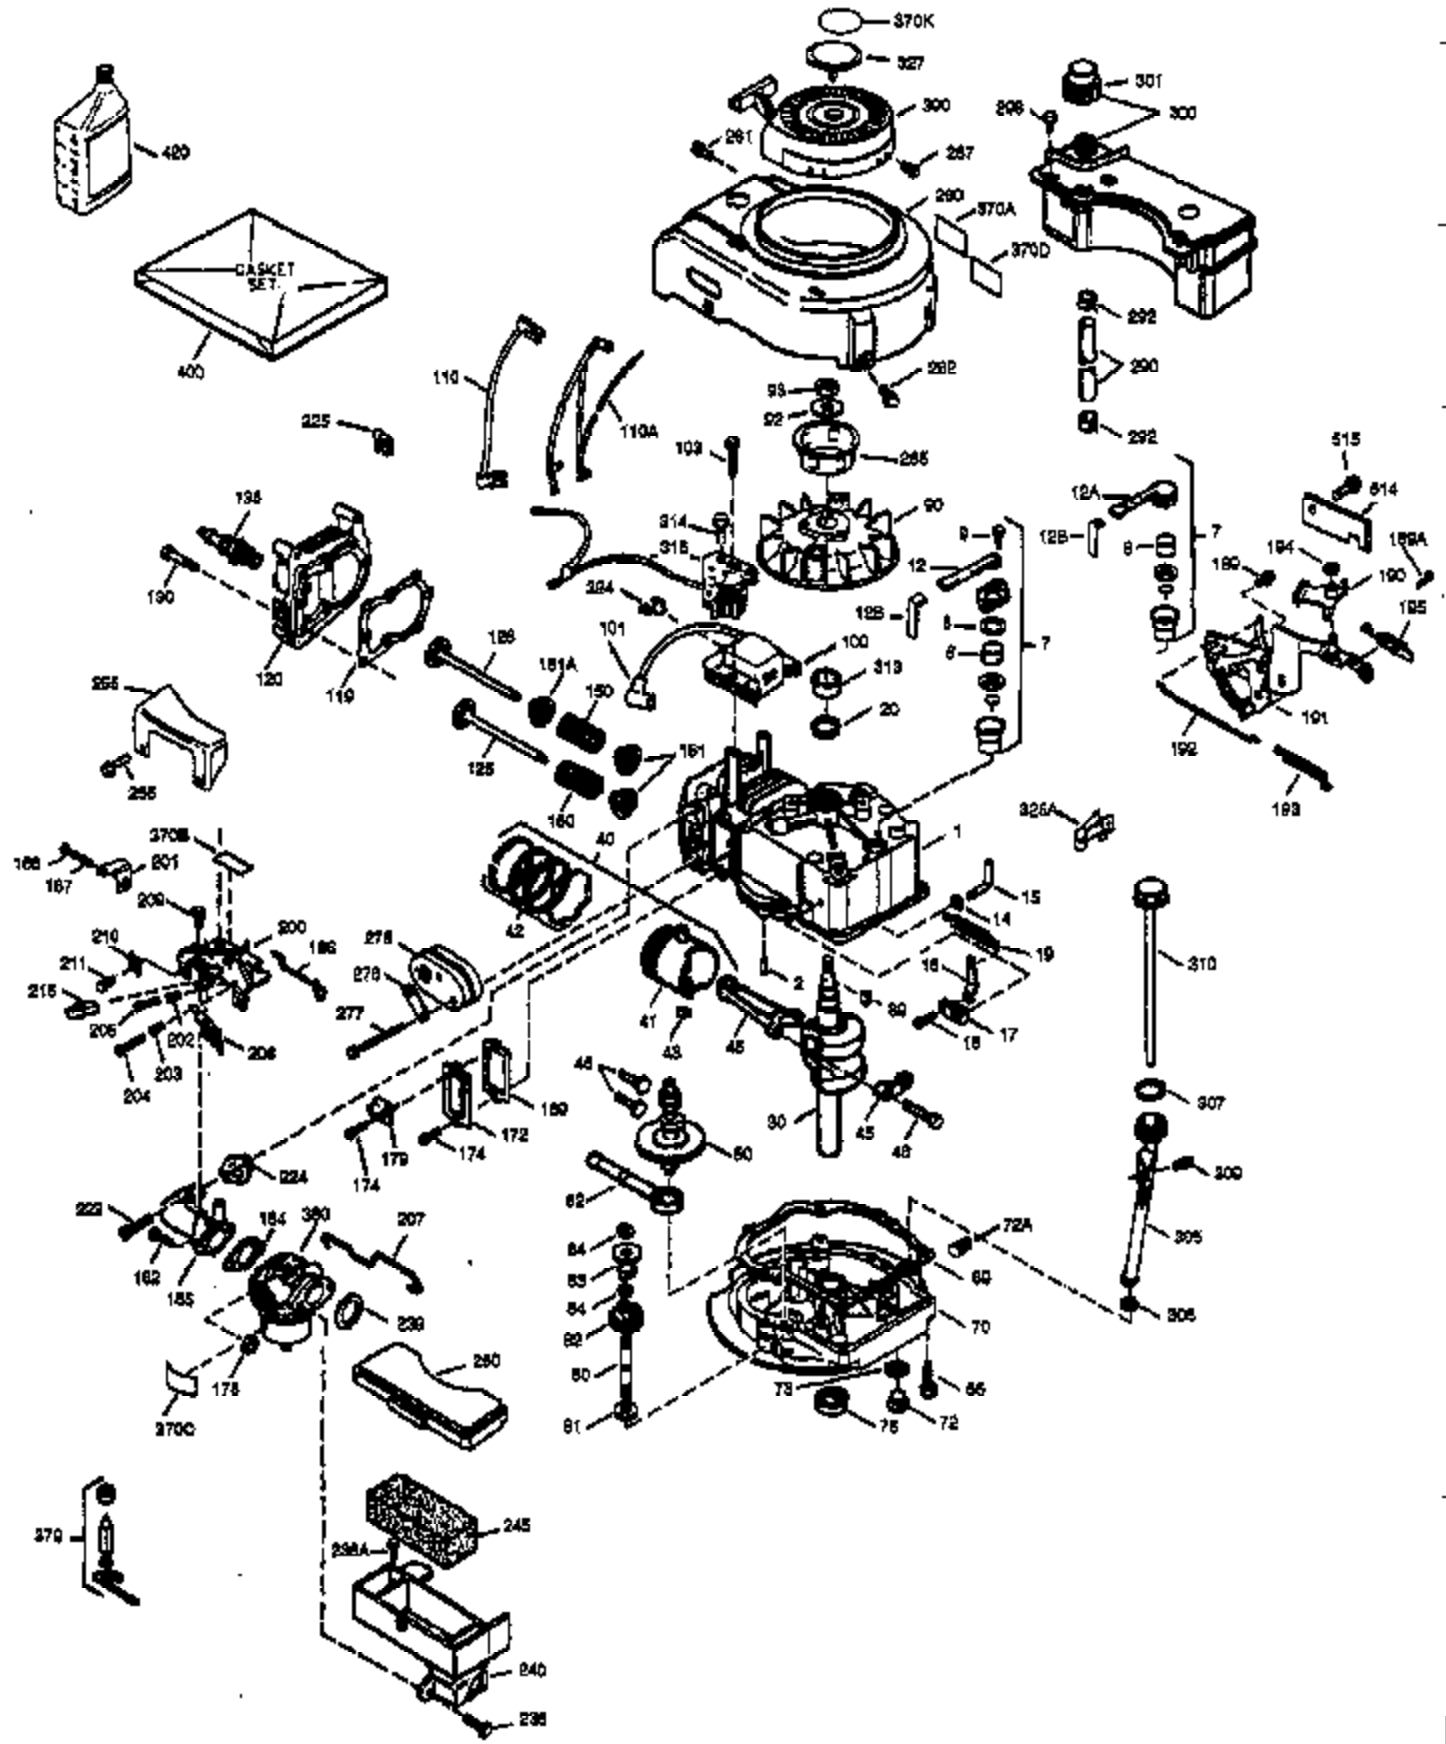

ILLUSTRATION SHOWS TYPICAL PARTS ONLY. ORDER BY PART NUMBER. PARTS NOT LISTED ARE SUPPLIED BY OEM.

VIEW 1 OF 3

Engine Parts List #1

| Ref # | Part Number | Qty | Description |
|-------|-------------|-----|---|
| 1 | 35010 | 1 | Cylinder (Incl. 2 & 20) |
| 2 | 26727 | 2 | Dowel Pin |
| 6 | 33734 | 1 | Breather Element |
| 7 | 34214A | 1 | Breather Ass'y. (Incl. 6, 8, 9 & 12) |
| 8 | 33735 | 1 | * Breather Gasket |
| 9 | 30200 | 2 | Screw, 10-24 x 9/16" |
| 12 | 33886 | 1 | Breather Tube |
| 12B | 34695 | 1 | Breather Tube Elbow |
| 14 | 28277 | 1 | Washer |
| 15 | 31513 | 1 | Governor Rod (Incl. 14) |
| 16 | 31383A | 1 | Governor Lever |
| 17 | 31335 | 1 | Governor Lever Clamp |
| 18 | 650548 | 1 | Screw, 8-32 x 5/16" |
| 19 | 31361 | 1 | Extension Spring |
| 20 | 32600 | 1 | Oil Seal |
| 30 | 34451 | 1 | Crankshaft |
| 40 | 35544A | 1 | Piston, Pin & Ring Set (Std.) |
| 40 | 35545A | 1 | Piston, Pin & Ring Set (.010" OS) |
| 40 | 35546 | 1 | Piston, Pin & Ring Set (.020" OS) |
| 41 | 35541 | 1 | Piston & Pin Ass'y. (Std.) (Incl. 43) |
| 41 | 35542 | 1 | Piston & Pin Ass'y. (.010" OS) (Incl. 43) |
| 41 | 35543 | 1 | Piston & Pin Ass'y. (.020" OS) (Incl. 43) |
| 42 | 35547A | 1 | Ring Set (Std.) |
| 42 | 35548A | 1 | Ring Set (.010" OS) |
| 42 | 35549 | 1 | Ring Set (.020" OS) |
| 43 | 20381 | 2 | Piston Pin Retaining Ring |
| 45 | 30963B | 1 | Connecting Rod Ass'y (Incl. 46) |
| 46 | 32610A | 2 | Connecting Rod Bolt |
| 48 | 27241 | 2 | Valve Lifter |
| 50 | 35990 | 1 | Camshaft (BCR) |
| 52 | 29914 | 1 | Oil Pump Ass'y. |
| 69 | 35261 | 1 | * Mounting Flange Gasket |
| 70 | 33521E | 1 | Mounting Flange (Incl. 58 & 72 thru 8 3) |
| 72 | 36083 | 1 | Oil Drain Plug |
| 75 | 26208 | 1 | Oil Seal |
| 80 | 30574A | 1 | Governor Shaft |
| 81 | 30590A | 1 | Washer |
| 82 | 30591 | 1 | Governor Gear Ass'y. (Incl. 81) |
| 83 | 30588A | 1 | Governor Spool |
| 86 | 650488 | 5 | Screw, 1/4-20 x 1-1/4" |
| 89 | 611004 | 1 | Flywheel Key |
| 90 | 611112 | 1 | Flywheel |
| 92 | 650815 | 1 | Belleville Washer |
| 93 | 650816 | 1 | Flywheel Nut |
| 100 | 34443A | 1 | Solid State Ignition |
| 101 | 610118 | 1 | Spark Plug Cover |
| 103 | 650814 | 2 | Screw, Torx T-15, 10-24 x 1" |
| 110 | 36230 | 1 | Ground Wire |
| 119 | 33015A | 1 | * Cylinder Head Gasket |
| 120 | 34342 | 1 | Cylinder Head |
| 125 | 29313C | 1 | Exhaust Valve (Std.) (Incl. 151) |
| 125 | 29315C | 1 | Exhaust Valve (1/32" OS) (Incl. 151) |
| 126 | 29314B | 1 | Intake Valve (Std.) (Incl. 151) |
| 126 | 29315C | 1 | Intake Valve (1/32" OS) (Incl. 151) |
| 130 | 6021A | 8 | Screw, 5/16-18 x 1-1/2" |
| 135 | 35395 | 1 | Resistor Spark Plug (RJ19LM) |
| 150 | 35991 | 2 | Valve Spring |
| 151 | 31673 | 2 | Valve Spring Cap |