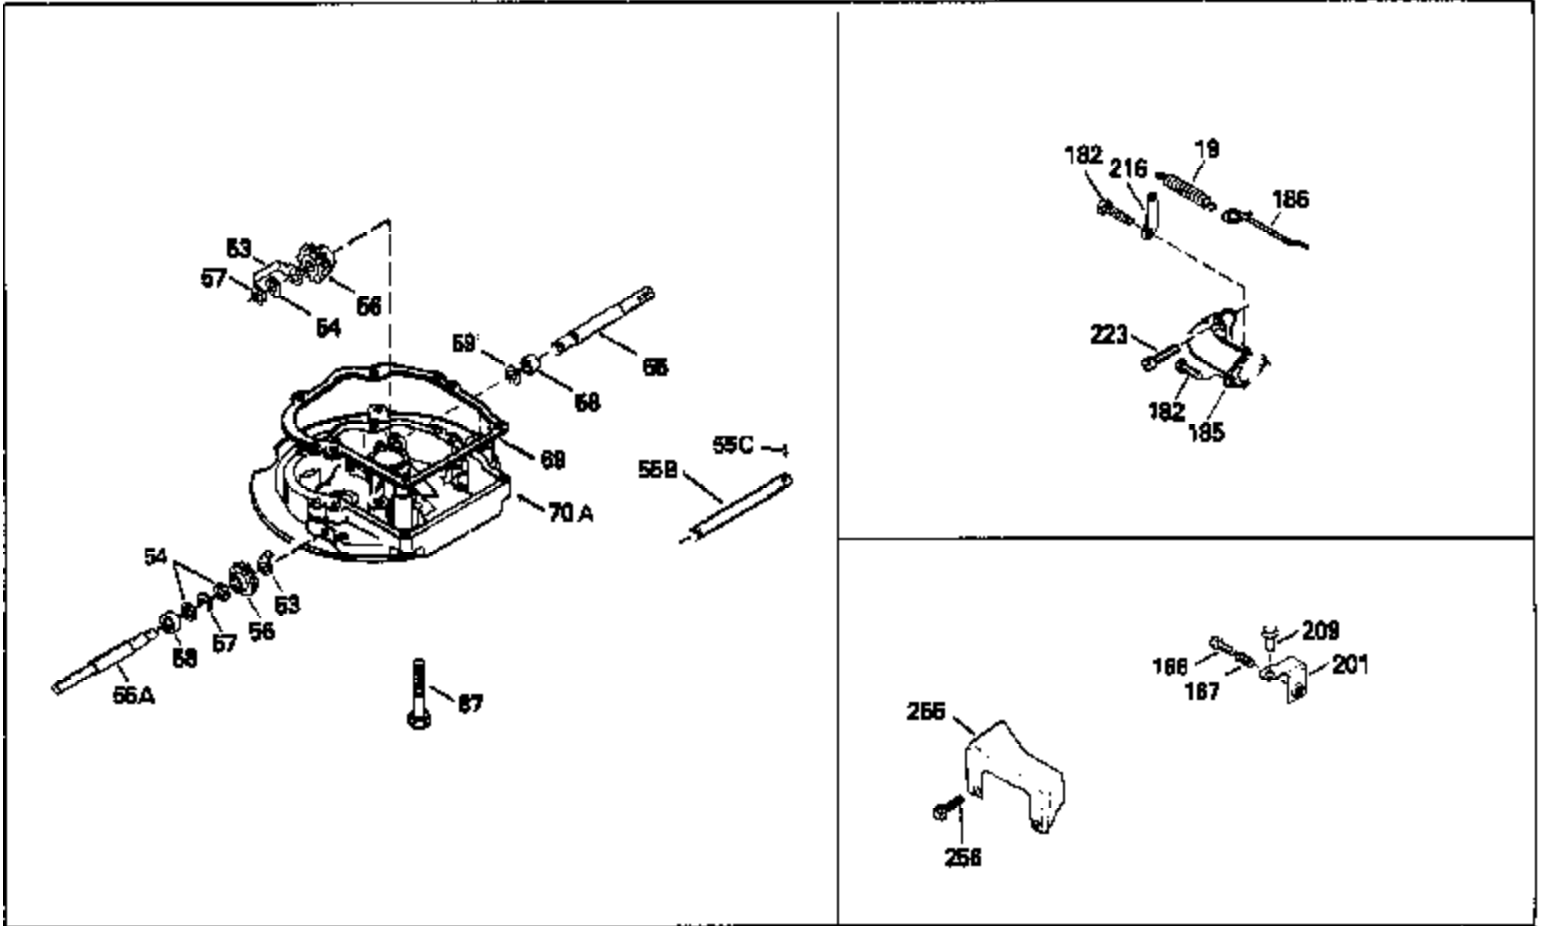

Ref #	Part Number	Qty	Description
12B	34695	1	Breather Tube Elbow
19	31361	1	Extension Spring
53	31745	1	Tang Washer
54	31747	1	Washer
55	33774	1	P.T.O. Shaft
56	33401	1	R.H. Worm Gear
57	31749	1	Retainer Ring
58	31744	1	Oil Seal
59	31787	1	Washer
69	35261	1	* Mounting Flange Gasket
87	650492	1	Screw, 1/4-20 x 2-1/4"
182	6201	2	Screw, 1/4-28 x 7/8"
185	31384A	1	Intake Pipe (Incl. 224)
186	34337	1	Governor Link
209	30200	2	Screw, 10-24 x 9/16"
223	650451	2	Screw, 1/4-20 x 1"
238	650932	2	Screw, 10-32 x 49/64"
241	35797	1	Air Cleaner Collar
245	35066	1	Air Cleaner Filter
250	35065	1	Air Cleaner Cover