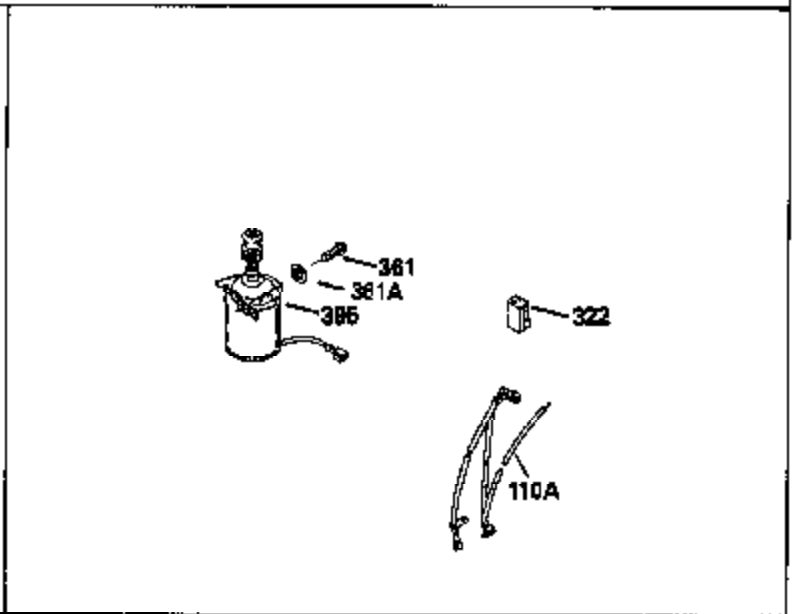

Ref #	Part Number	Qty	Description
12B	34695	1	Breather Tube Elbow
277	650988	2	Screw, 1/4-20 x 2-5/16"