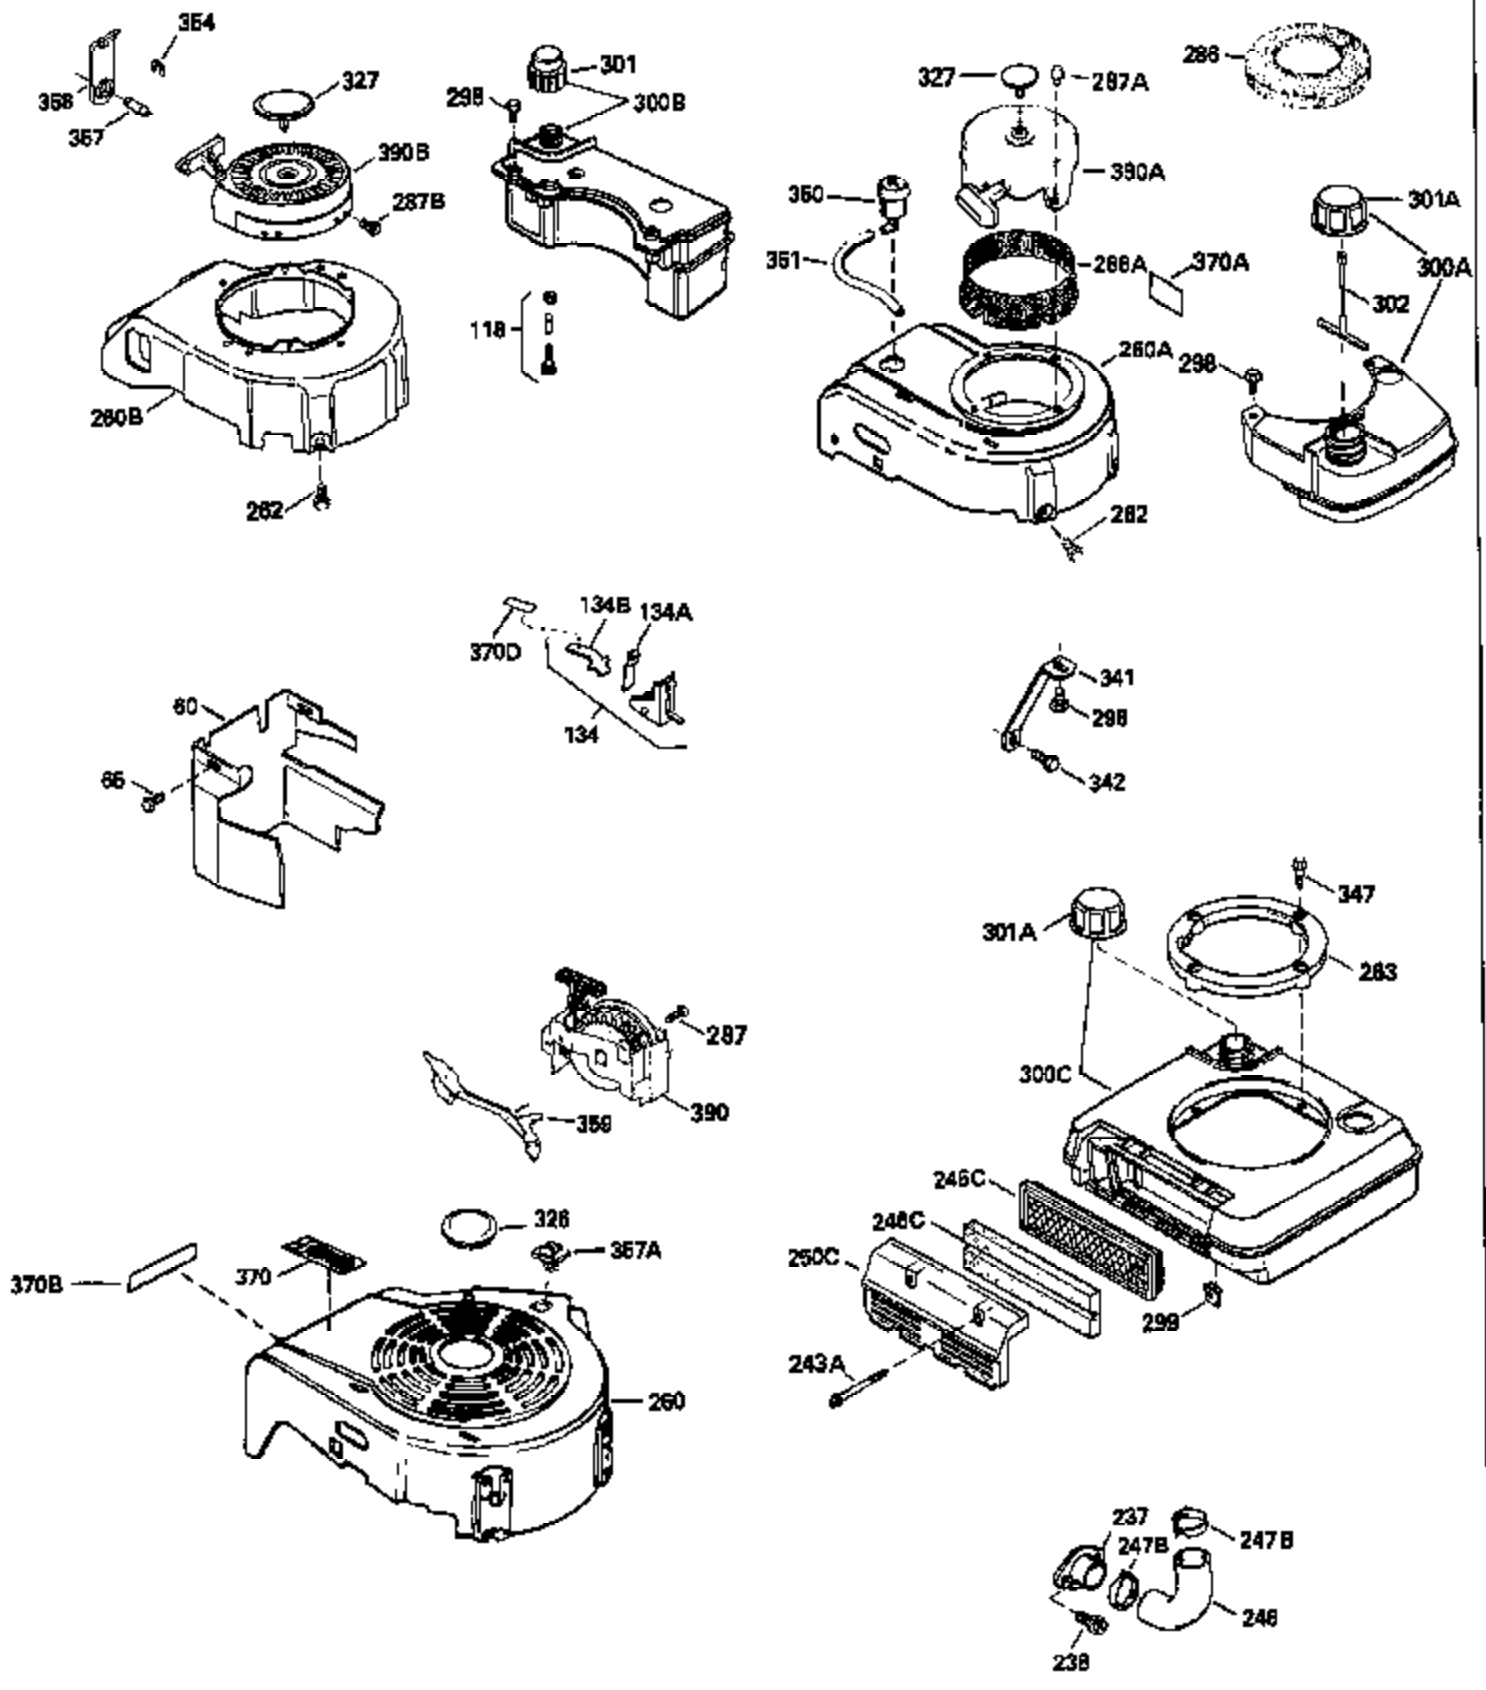

ILLUSTRATION SHOWS TYPICAL PARTS ONLY. ORDER BY PART NUMBER. PARTS NOT LISTED ARE SUPPLIED BY OEM.

Ref #	Part Number	Qty	Description
12B	34695	1	Breather Tube Elbow
238	650932	2	Screw, 10-32 x 49/64"
260	36420A	1	Blower Housing
262	650831	2	Screw, 1/4-20 x 1/2"
287	650926	2	Screw, 8-32 x 21/64"
298	28763	3	Screw, 10-32 x 35/64"
301	35355	1	Fuel Cap
327	35392	1	Starter Plug
370A	36261	1	Lubrication Decal
370B	35169	1	Control Decal
390	590732	1	Rewind Starter (NOTE: This engine could have been built with 590688 starter. Refer to the design of the air intake louvers for part identification. Individual starter parts do not interchange.)