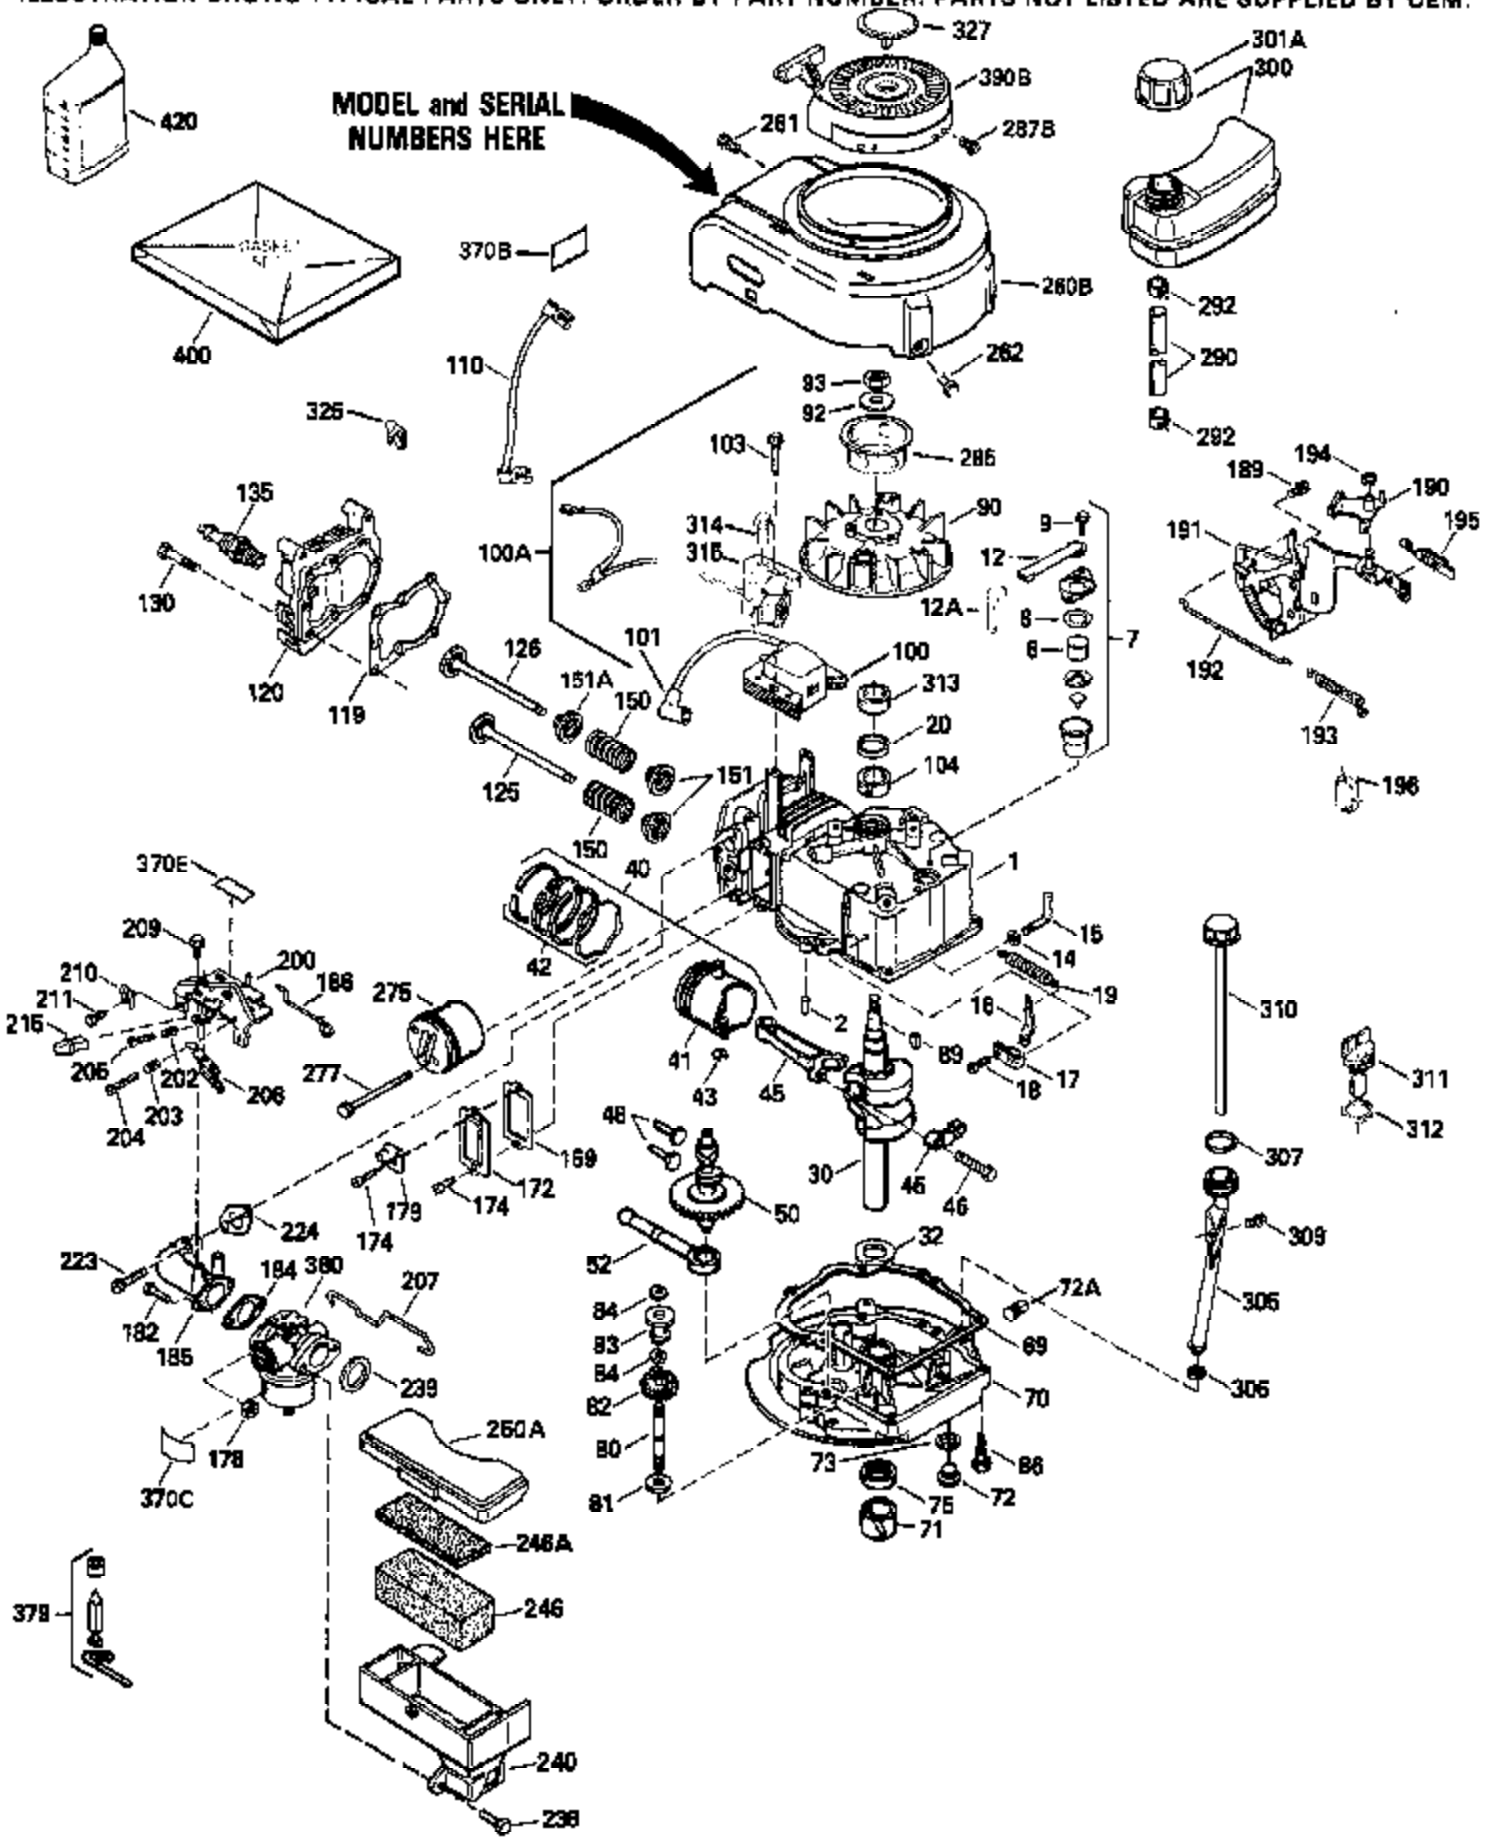

ILLUSTRATION SHOWS TYPICAL PARTS ONLY. ORDER BY PART NUMBER. PARTS NOT LISTED ARE SUPPLIED BY OEM.

MODEL and SERIAL
NUMBERS HERE

Engine Parts List #1

Ref #	Part Number	Qty	Description
1	36479A	1	Cylinder (Incl. 2,7,20 & 125)
2	26727	2	Dowel Pin
6	33734	1	Breather Element
7	36557	1	Breather Body Ass'y. (Incl. 6 & 12)
12B	34695	1	Breather Tube Elbow
12	36558	1	Breather Cover & Tube (Incl. 12B)
14	28277	1	Washer
15	31513	1	Governor Rod (Incl. 14)
16	31383A	1	Governor Lever
17	31335	1	Governor Lever Clamp
18	650548	1	Screw, 8-32 x 5/16"
19	31361	1	Extension Spring
20	32600	1	Oil Seal
30	34600	1	Crankshaft
40	35544A	1	Piston, Pin & Ring Set (Std.)
40	35545A	1	Piston, Pin & Ring Set (.010" OS)
40	35546	1	Piston, Pin & Ring Set (.020" OS)
41	35541	1	Piston & Pin Ass'y. (Std.) (Incl. 43)
41	35542	1	Piston & Pin Ass'y. (.010" OS) (Incl. 43)
41	35543	1	Piston & Pin Ass'y. (.020" OS) (Incl. 43)
42	35547A	1	Ring Set (Std.)
42	35548A	1	Ring Set (.010" OS)
42	35549	1	Ring Set (.020" OS)
43	20381	2	Piston Pin Retaining Ring
45	30963B	1	Connecting Rod Ass'y (Incl. 46)
46	32610A	2	Connecting Rod Bolt
48	27241	2	Valve Lifter
50	35990	1	Camshaft (BCR)
52	29914	1	Oil Pump Ass'y.
69	35261	1	* Mounting Flange Gasket
70	33521E	1	Mounting Flange (Incl. 58,72 thru 83)
72	36083	1	Oil Drain Plug
75	26208	1	Oil Seal
80	30574A	1	Governor Shaft
81	30590A	1	Washer
82	30591	1	Governor Gear Ass'y. (Incl. 81)
83	30588A	1	Governor Spool
86	650488	5	Screw, 1/4-20 x 1-1/4"
89	611004	1	Flywheel Key
90	611112	1	Flywheel
92	650815	1	Belleville Washer
93	650816	1	Flywheel Nut
100	34443A	1	Solid State Ignition
101	610118	1	Spark Plug Cover
103	650814	2	Screw, Torx T-15, 10-24 x 1"
110	36230	1	Ground Wire
119	36440	1	* Cylinder Head Gasket
120	36476	1	Cylinder Head
125	36471	1	Exhaust Valve (Std.) (Incl. 151)
125	36472	1	Exhaust Valve (1/32" OS) (Incl. 151)
126	29314B	1	Intake Valve (Std.) (Incl. 151)
126	29315C	1	Intake Valve (1/32" OS) (Incl. 151)
130	6021A	8	Screw, 5/16-18 x 1-1/2"
135	35395	1	Resistor Spark Plug (RJ19LM)
150	35991	2	Valve Spring
151	31673	2	Valve Spring Cap
169	27234A	1	* Valve Cover Gasket
172	32755	1	Valve Cover