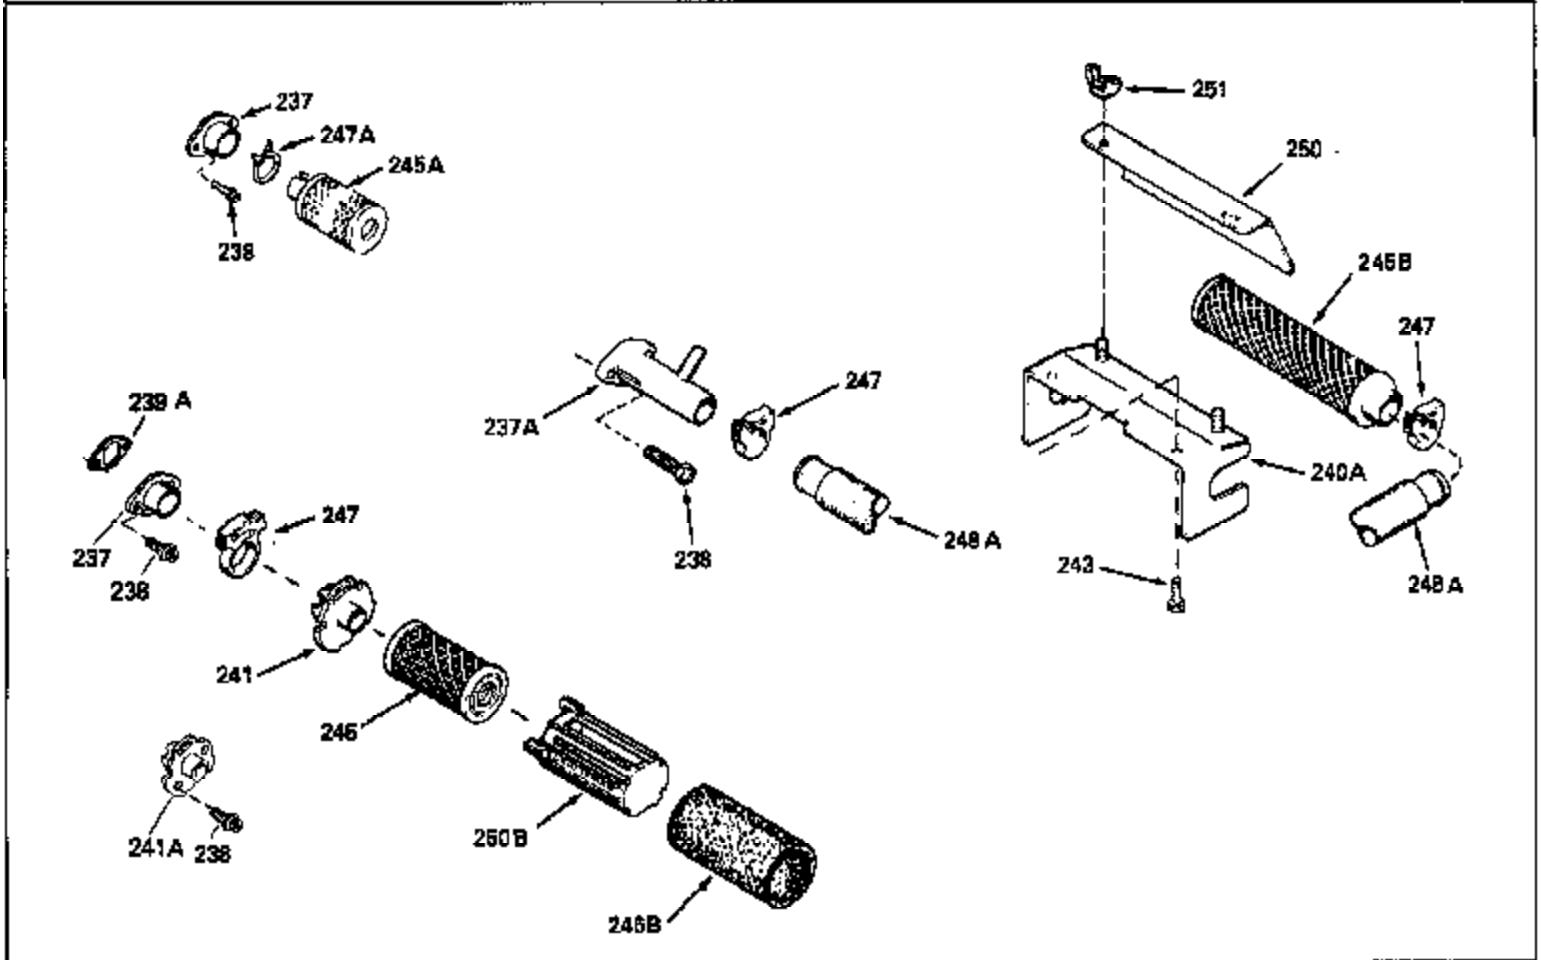

Ref #	Part Number	Qty	Description
12B	34695	1	Breather Tube Elbow
19	31361	1	Extension Spring
53	31745	1	Tang Washer
54	31747	1	Washer
55	33774	1	P.T.O. Shaft
56	33401	1	R.H. Worm Gear
57	31749	1	Retainer Ring
58	31744	1	Oil Seal
59	31787	1	Washer
69	35261	1	* Mounting Flange Gasket
87	650492	1	Screw, 1/4-20 x 2-1/4"
182	6201	2	Screw, 1/4-28 x 7/8"
185	31384A	1	Intake Pipe (Incl. 224)
186	34337	1	Governor Link
209	30200	2	Screw, 10-24 x 9/16"
223	650451	2	Screw, 1/4-20 x 1"
238	650932	2	Screw, 10-32 x 49/64"
241	35797	1	Air Cleaner Collar
245	35066	1	Air Cleaner Filter
250	35065	1	Air Cleaner Cover