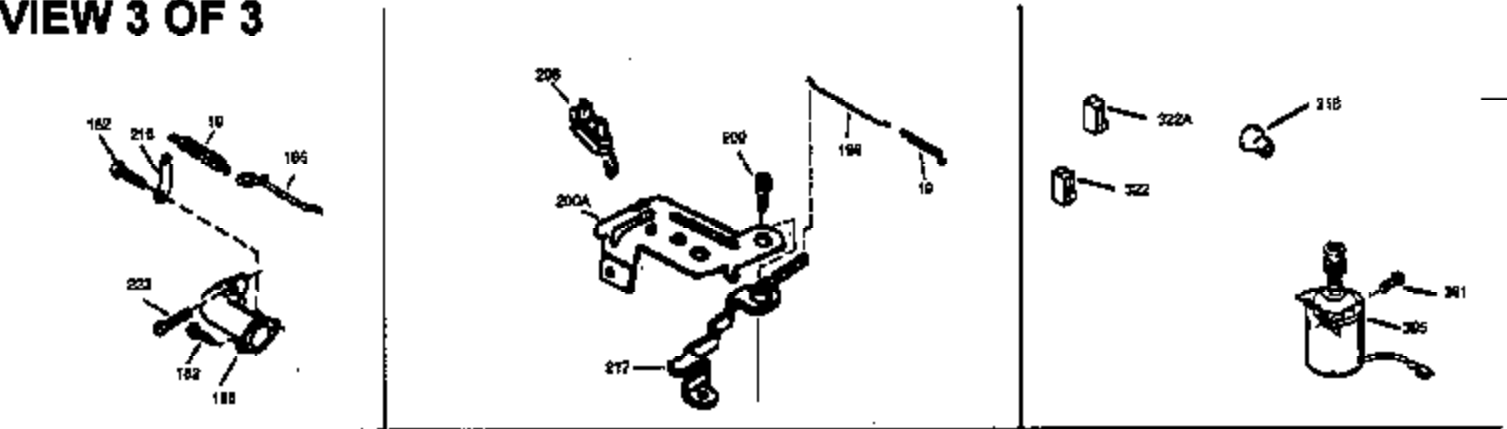

ILLUSTRATION SHOWS TYPICAL PARTS ONLY. ORDER BY PART NUMBER. PARTS NOT LISTED ARE SUPPLIED BY OEM.

VIEW 3 OF 3

Ref #	Part Number	Qty	Description
19	31361	1	Extension Spring
53	31745	1	Washer
54	31787	1	Washer
55	33774	1	P.T.O. Shaft
56	33401	1	R.H. Worm Gear
57	31749	1	Retaining Ring
58	31744	1	Oil Seal
59	31747	1	Washer
69	35261	1	* Mounting Flange Gasket
87	650492	1	Screw, 1/4-20 x 2-1/4"
182	6201	2	Screw, 1/4-28 x 7/8"
185	31384A	1	Intake Pipe (Incl. 224)
186	34337	1	Governor Link
206	610973	1	Terminal
209	30200	2	Screw, 10-24 x 9/16"
223	650451	2	Screw, 1/4-20 x 1"
238	650932	2	Screw, 10-32 x 49/64"
239	34338	1	* Air Cleaner Gasket
241	35797	1	Air Cleaner Collar
245	35066	1	Air Cleaner Filter
250	35065	1	Air Cleaner Cover