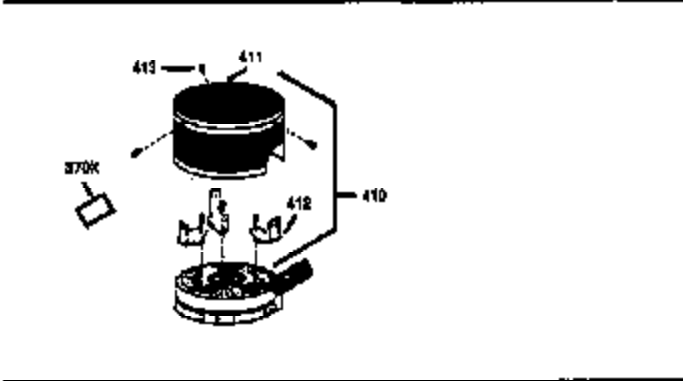

ILLUSTRATION SHOWS TYPICAL PARTS ONLY. ORDER BY PART NUMBER. PARTS NOT LISTED ARE SUPPLIED BY OEM.

VIEW 3 OF 3

Ref #	Part Number	Qty	Description
19	31361	1	Extension Spring
53	31745	1	Washer
54	31787	1	Washer
55	33774	1	P.T.O. Shaft
56	33401	1	R.H. Worm Gear
57	31749	1	Retaining Ring
58	31744	1	Oil Seal
59	31747	1	Washer
69	35261	1	* Mounting Flange Gasket
87	650492	1	Screw, 1/4-20 x 2-1/4"
182	6201	2	Screw, 1/4-28 x 7/8"
185	31384A	1	Intake Pipe (Incl. 224)
186	34337	1	Governor Link
206	610973	1	Terminal
209	30200	2	Screw, 10-24 x 9/16"
223	650451	2	Screw, 1/4-20 x 1"
238	650932	2	Screw, 10-32 x 49/64"
239	34338	1	* Air Cleaner Gasket
241	35797	1	Air Cleaner Collar
245	35066	1	Air Cleaner Filter
250	35065	1	Air Cleaner Cover