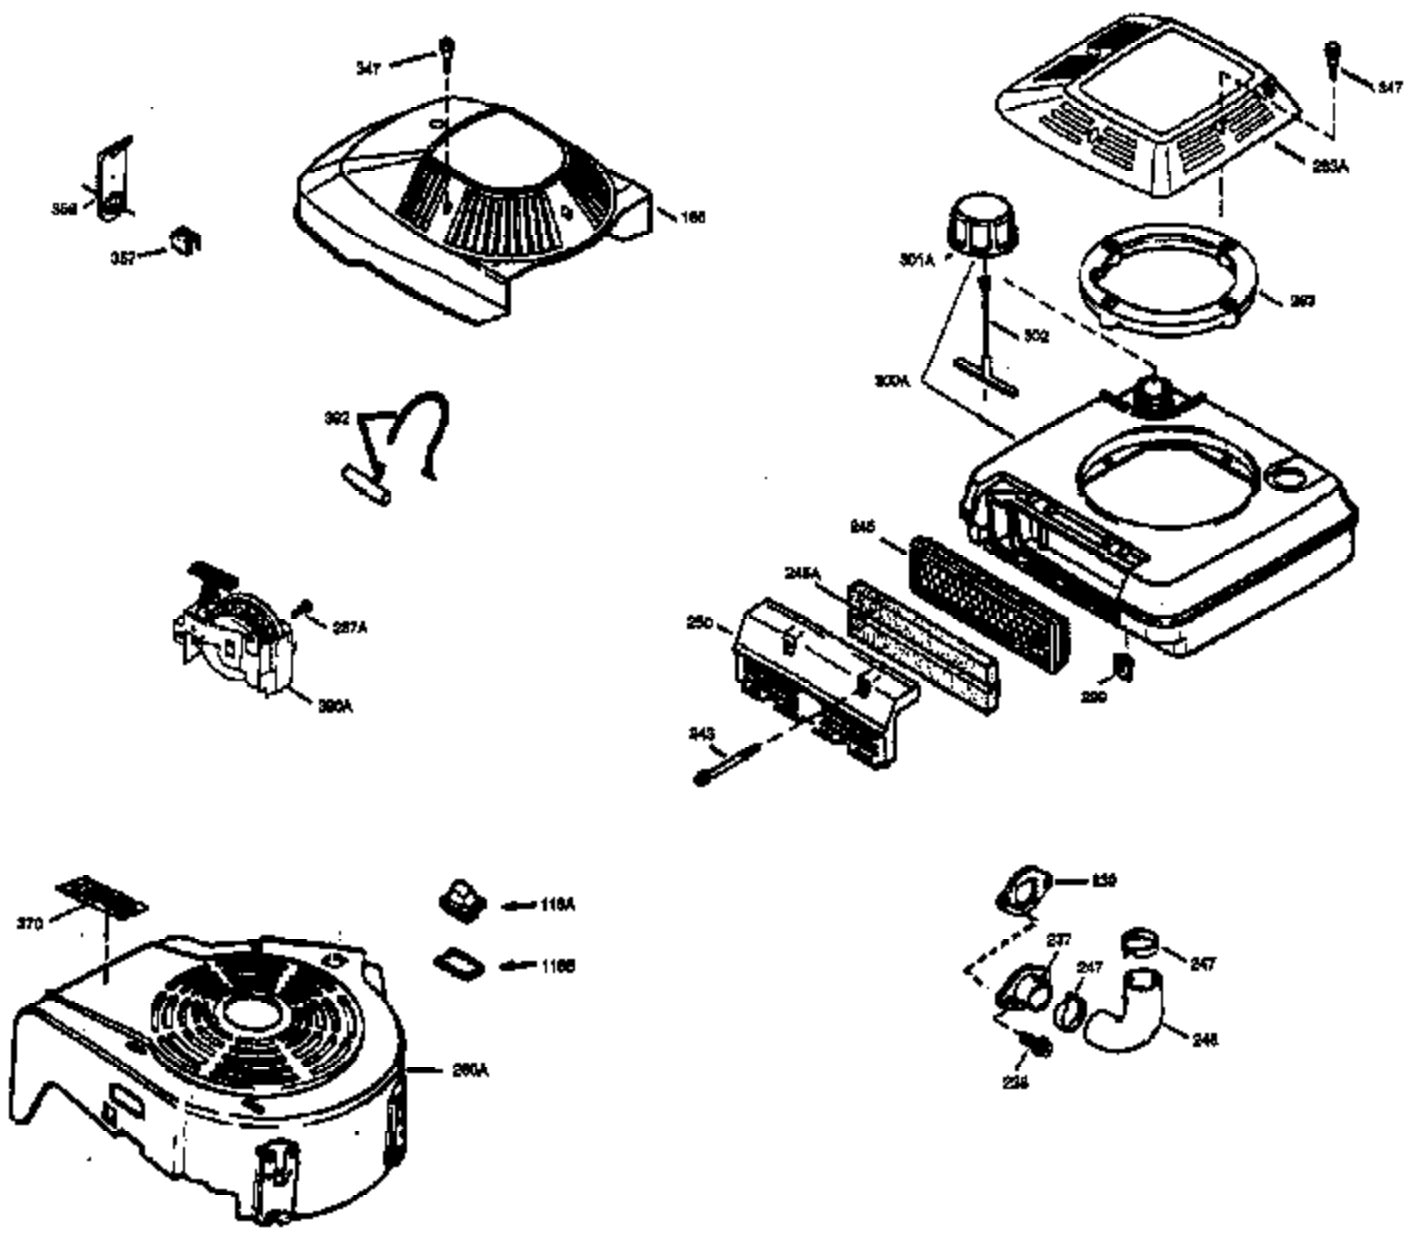

ILLUSTRATION SHOWS TYPICAL PARTS ONLY. ORDER BY PART NUMBER. PARTS NOT LISTED ARE SUPPLIED BY OEM.
VIEW 2 OF 3

Ref #	Part Number	Qty	Description
238	650932	2	Screw, 10-32 x 49/64"
239	34338	1	* Air Cleaner Gasket
245	35066	1	Air Cleaner Filter
250	35065	1	Air Cleaner Cover
370	34144	1	Primer Decal