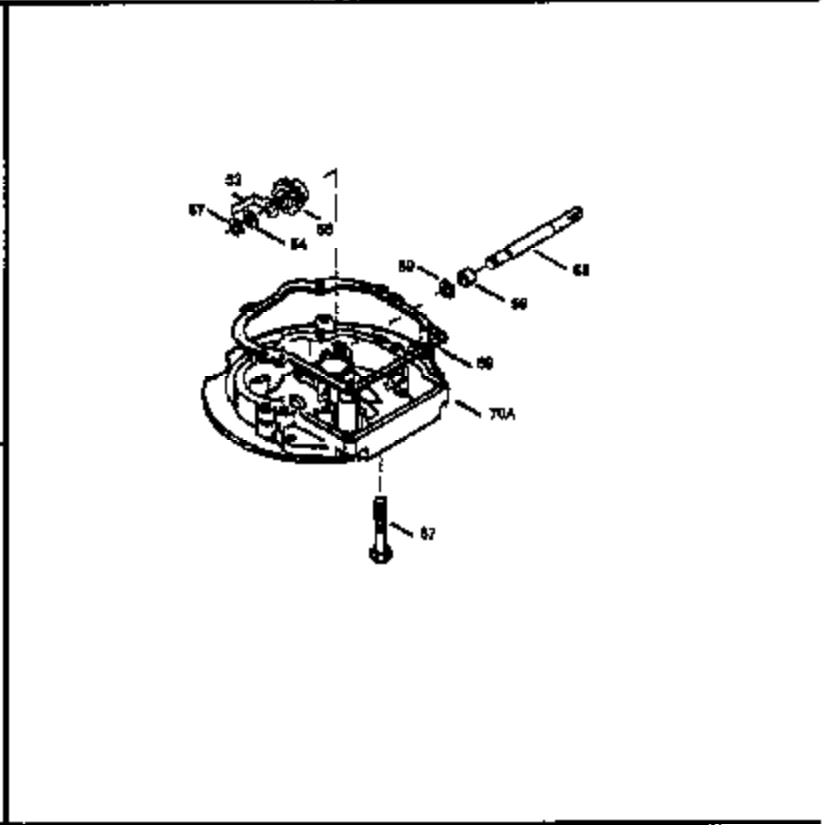

ILLUSTRATION SHOWS TYPICAL PARTS ONLY. ORDER BY PART NUMBER. PARTS NOT LISTED ARE SUPPLIED BY OEM.

VIEW 3 OF 3

Ref #	Part Number	Qty	Description
19	31361	1	Extension Spring
53	31745	1	Washer
54	31787	1	Washer
55	33774	1	P.T.O. Shaft
56	33401	1	R.H. Worm Gear
57	31749	1	Retaining Ring
58	31744	1	Oil Seal
59	31747	1	Washer
69	35261	1	* Mounting Flange Gasket
87	650492	1	Screw, 1/4-20 x 2-1/4"
182	6201	2	Screw, 1/4-28 x 7/8"
185	31384A	1	Intake Pipe (Incl. 224)
186	34337	1	Governor Link
206	610973	1	Terminal
209	30200	2	Screw, 10-24 x 9/16"
223	650451	2	Screw, 1/4-20 x 1"
238	650932	2	Screw, 10-32 x 49/64"
239	34338	1	* Air Cleaner Gasket
241	35797	1	Air Cleaner Collar
245	35066	1	Air Cleaner Filter
250	35065	1	Air Cleaner Cover