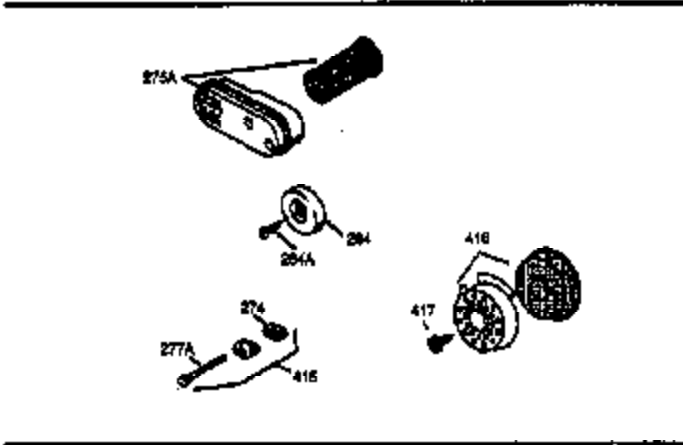

ILLUSTRATION SHOWS TYPICAL PARTS ONLY. ORDER BY PART NUMBER. PARTS NOT LISTED ARE SUPPLIED BY OEM.

VIEW 3 OF 3

Ref #	Part Number	Qty	Description
19	31361	1	Extension Spring
53	31745	1	Washer
54	31787	1	Washer
55	33774	1	P.T.O. Shaft
56	33401	1	R.H. Worm Gear
57	31749	1	Retaining Ring
58	31744	1	Oil Seal
59	31747	1	Washer
69	35261	1	* Mounting Flange Gasket
87	650492	1	Screw, 1/4-20 x 2-1/4"
182	6201	2	Screw, 1/4-28 x 7/8"
185	31384A	1	Intake Pipe (Incl. 224)
186	34337	1	Governor Link
206	610973	1	Terminal
209	30200	2	Screw, 10-24 x 9/16"
223	650451	2	Screw, 1/4-20 x 1"
238	650932	2	Screw, 10-32 x 49/64"
239	34338	1	* Air Cleaner Gasket
241	35797	1	Air Cleaner Collar
245	35066	1	Air Cleaner Filter
250	35065	1	Air Cleaner Cover