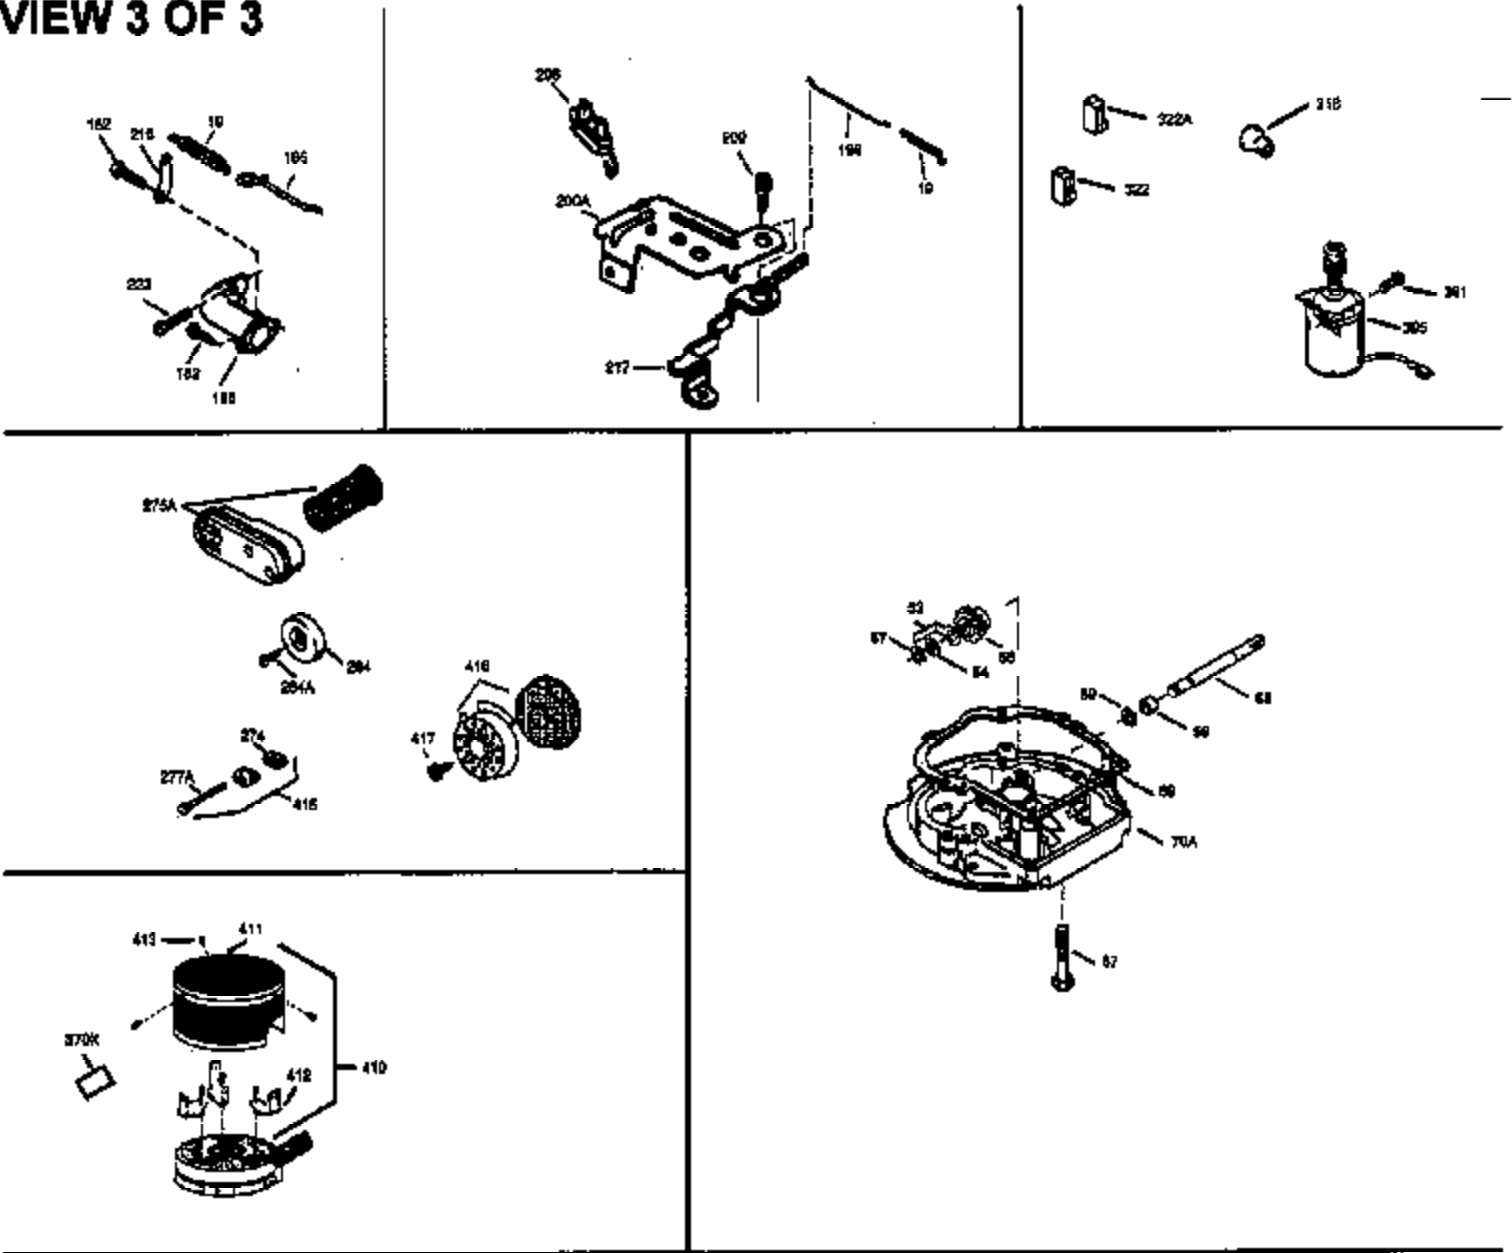

ILLUSTRATION SHOWS TYPICAL PARTS ONLY. ORDER BY PART NUMBER. PARTS NOT LISTED ARE SUPPLIED BY OEM.

VIEW 3 OF 3

Ref #	Part Number	Qty	Description
19	31361	1	Extension Spring
69	35261	1	* Mounting Flange Gasket
182	6201	2	Screw, 1/4-28 x 7/8"
185	36544	1	Intake Pipe
186	34337	1	Governor Link
206	610973	1	Terminal
209	30200	2	Screw, 10-24 x 9/16"
223	650451	2	Screw, 1/4-20 x 1"
238	650932	2	Screw, 10-32 x 49/64"
239	34338	1	* Air Cleaner Gasket
241	35797	1	Air Cleaner Collar
245	35066	1	Air Cleaner Filter
250	35065	1	Air Cleaner Cover