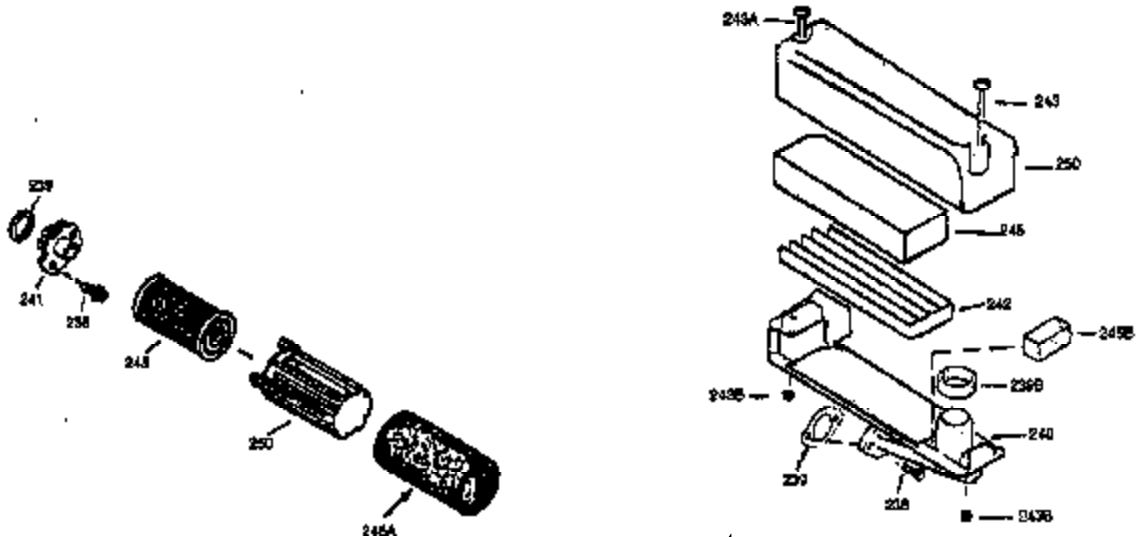

ILLUSTRATION SHOWS TYPICAL PARTS ONLY. ORDER BY PART NUMBER. PARTS NOT LISTED ARE SUPPLIED BY OEM.

VIEW 3 OF 3

Ref #	Part Number	Qty	Description
19	31361	1	Extension Spring
69	35261	1	* Mounting Flange Gasket
182	6201	2	Screw, 1/4-28 x 7/8"
185	36544	1	Intake Pipe
186	34337	1	Governor Link
206	610973	1	Terminal
209	30200	2	Screw, 10-24 x 9/16"
223	650451	2	Screw, 1/4-20 x 1"
238	650932	2	Screw, 10-32 x 49/64"
239	34338	1	* Air Cleaner Gasket
241	35797	1	Air Cleaner Collar
245	35066	1	Air Cleaner Filter
250	35065	1	Air Cleaner Cover