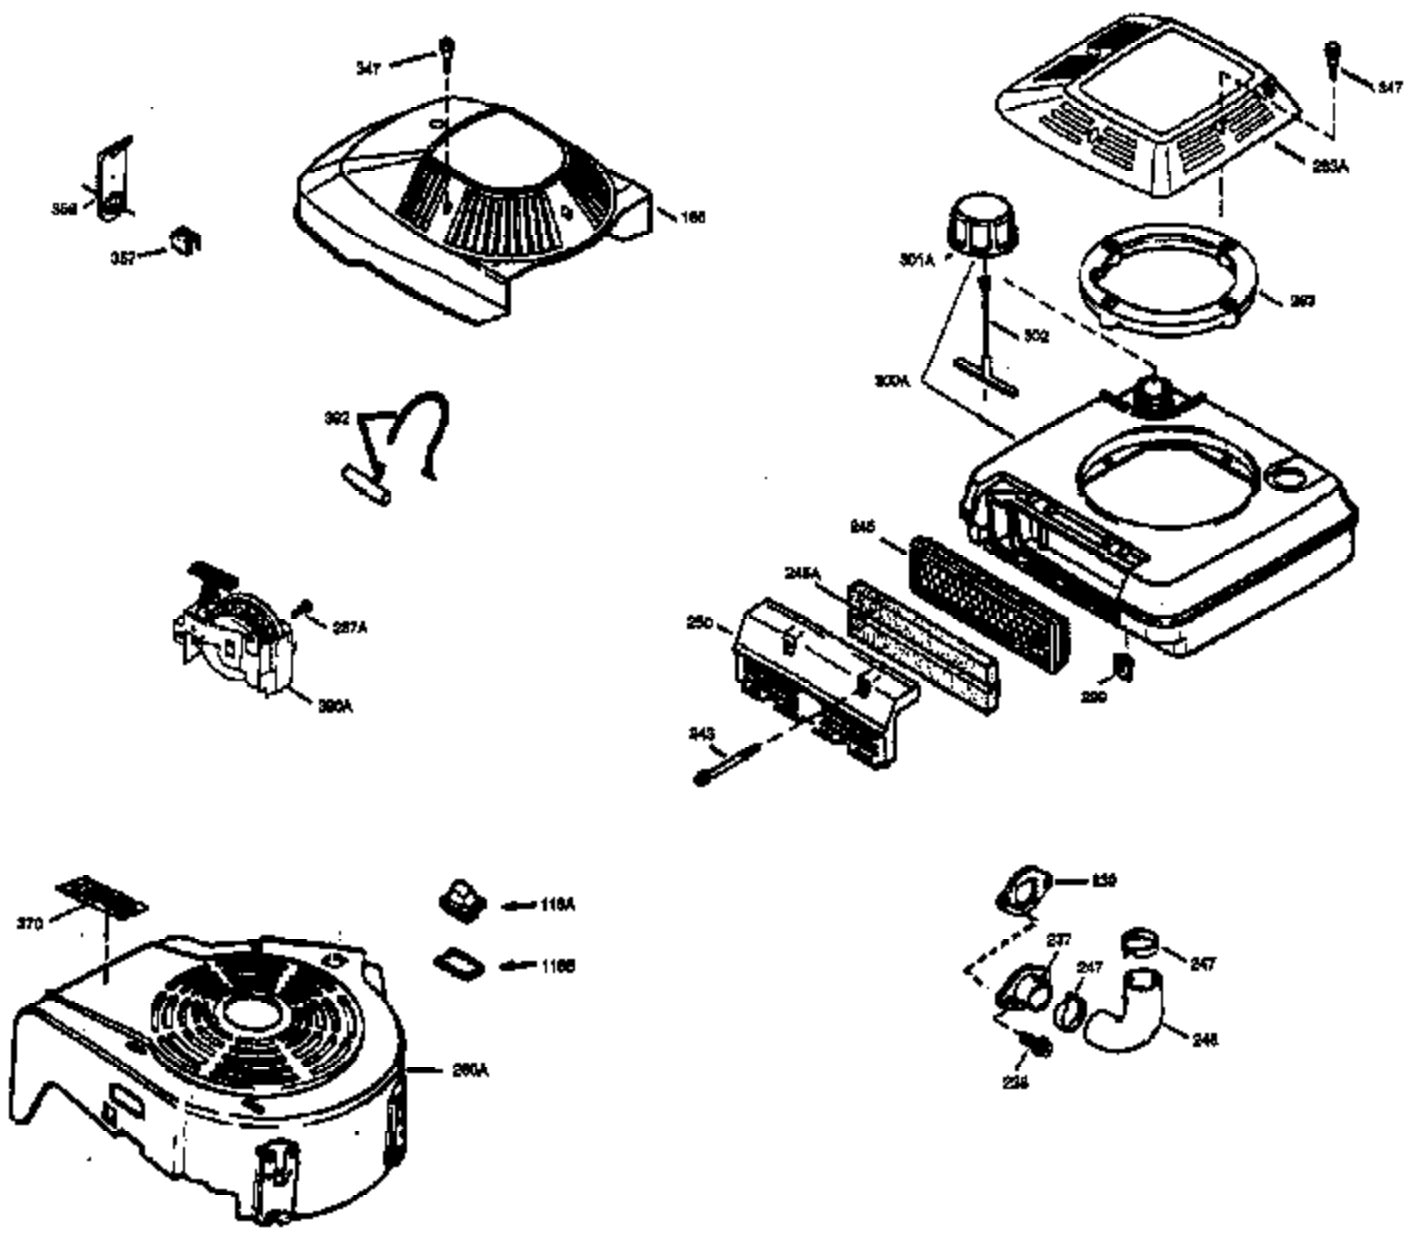

ILLUSTRATION SHOWS TYPICAL PARTS ONLY. ORDER BY PART NUMBER. PARTS NOT LISTED ARE SUPPLIED BY OEM.
VIEW 2 OF 3

Ref #	Part Number	Qty	Description
238	650932	2	Screw, 10-32 x 49/64"
239	34338	1	* Air Cleaner Gasket
245	35066	1	Air Cleaner Filter
250	35065	1	Air Cleaner Cover