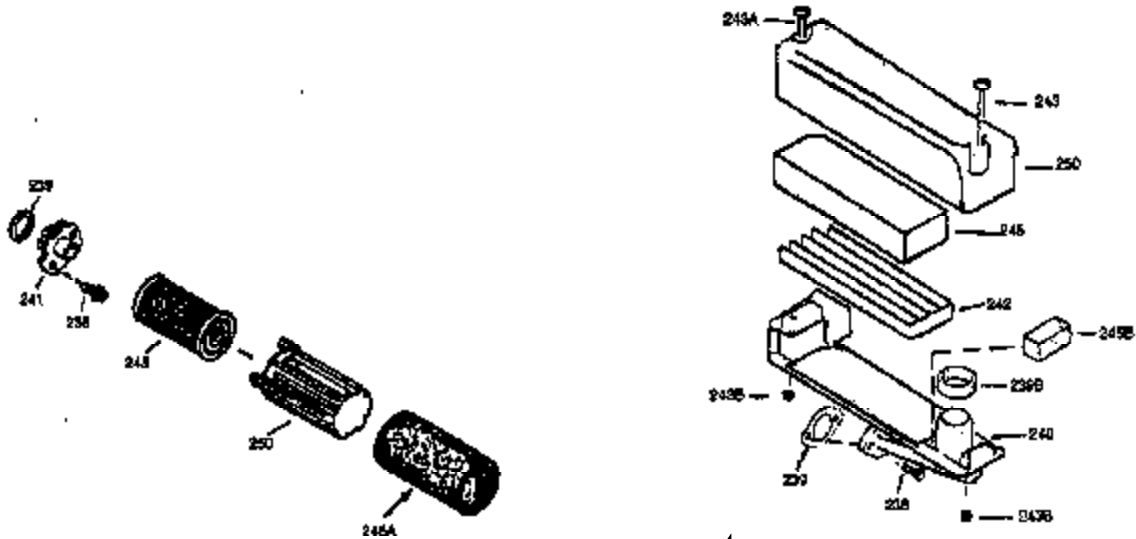

ILLUSTRATION SHOWS TYPICAL PARTS ONLY. ORDER BY PART NUMBER. PARTS NOT LISTED ARE SUPPLIED BY OEM.

VIEW 3 OF 3

Ref #	Part Number	Qty	Description
19	31361	1	Extension Spring
69	35261	1	* Mounting Flange Gasket
182	6201	2	Screw, 1/4-28 x 7/8"
185	31384A	1	Intake Pipe (Incl. 224)
186	34337	1	Governor Link
206	610973	1	Terminal
209	30200	2	Screw, 10-24 x 9/16"
223	650451	2	Screw, 1/4-20 x 1"
238	650932	2	Screw, 10-32 x 49/64"
239	34338	1	* Air Cleaner Gasket
241	35797	1	Air Cleaner Collar
245	35066	1	Air Cleaner Filter
250	35065	1	Air Cleaner Cover