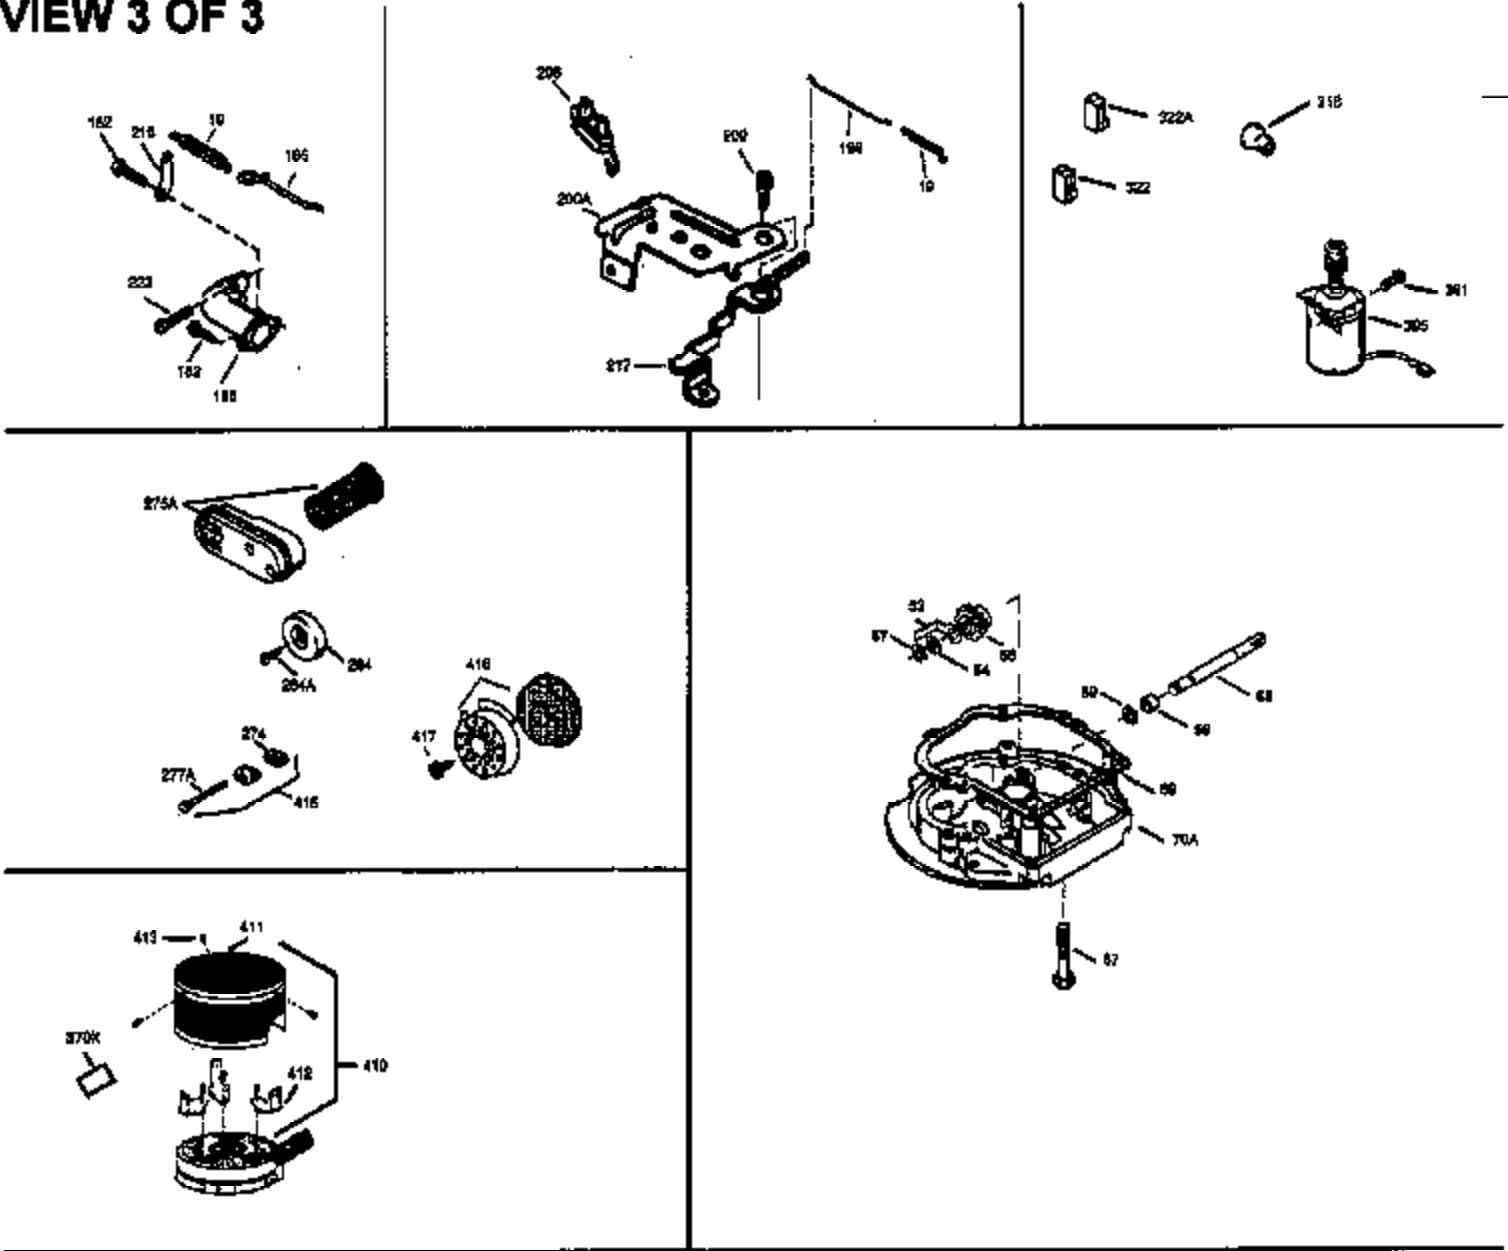

ILLUSTRATION SHOWS TYPICAL PARTS ONLY. ORDER BY PART NUMBER. PARTS NOT LISTED ARE SUPPLIED BY OEM.

VIEW 3 OF 3

Ref #	Part Number	Qty	Description
19	31361	1	Extension Spring
69	35261	1	* Mounting Flange Gasket
182	6201	2	Screw, 1/4-28 x 7/8"
185	31384A	1	Intake Pipe (Incl. 224)
186	34337	1	Governor Link
206	610973	1	Terminal
209	30200	2	Screw, 10-24 x 9/16"
223	650451	2	Screw, 1/4-20 x 1"
238	650932	2	Screw, 10-32 x 49/64"
239	34338	1	* Air Cleaner Gasket
241	35797	1	Air Cleaner Collar
245	35066	1	Air Cleaner Filter
250	35065	1	Air Cleaner Cover