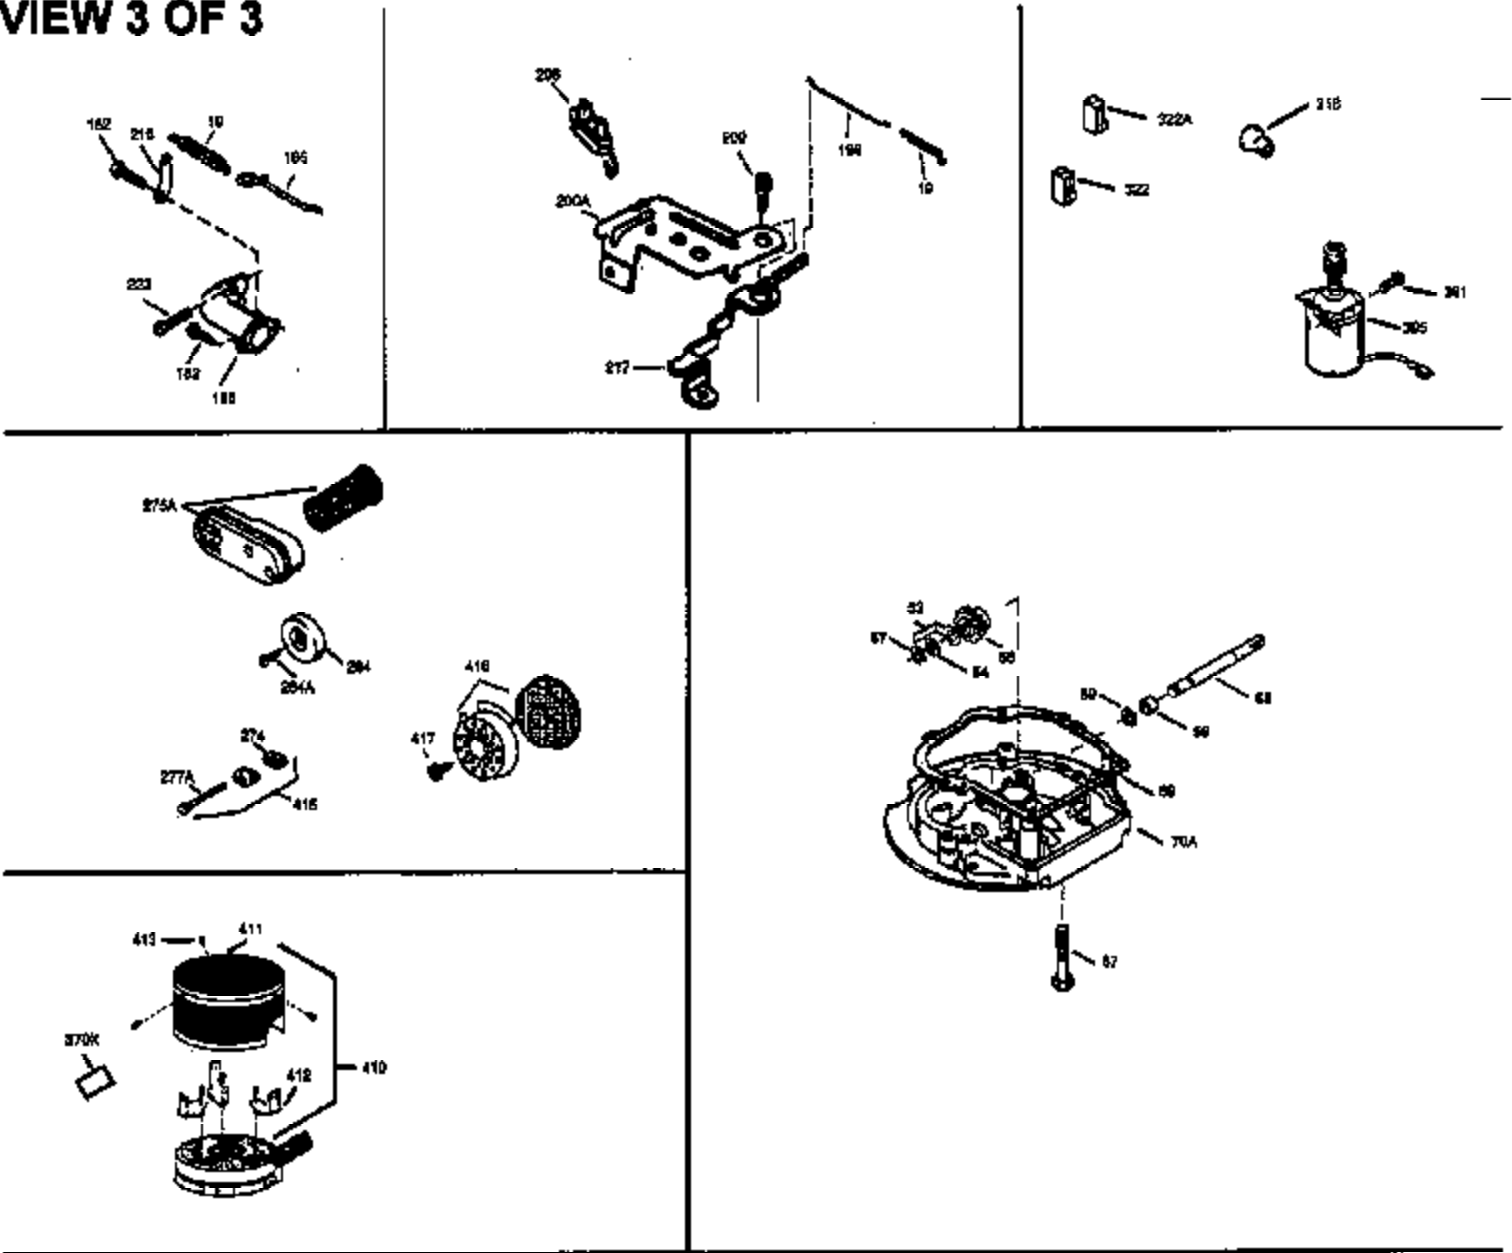

ILLUSTRATION SHOWS TYPICAL PARTS ONLY. ORDER BY PART NUMBER. PARTS NOT LISTED ARE SUPPLIED BY OEM.

VIEW 3 OF 3

Ref #	Part Number	Qty	Description
19	33890	1	Extension Spring
69	35261	1	* Mounting Flange Gasket
182	6201	2	Screw, 1/4-28 x 7/8"
185	33004A	1	Intake Pipe (Incl. 224)
186	33151	1	Governor Link
209	650804	1	Screw, 10-24 x 9/16"
217	34310	1	Control Lever
223	650451	2	Screw, 1/4-20 x 1"
238	650762	1	Screw, 10-32 x 1-29/32"
239	33051	1	Air Cleaner Gasket
240	33895	1	Air Cleaner Body
245	33896	1	Air Cleaner Filter
250	33897	1	Air Cleaner Cover
274	30081A	1	Exhaust Gasket
322	34977	1	Connector Body