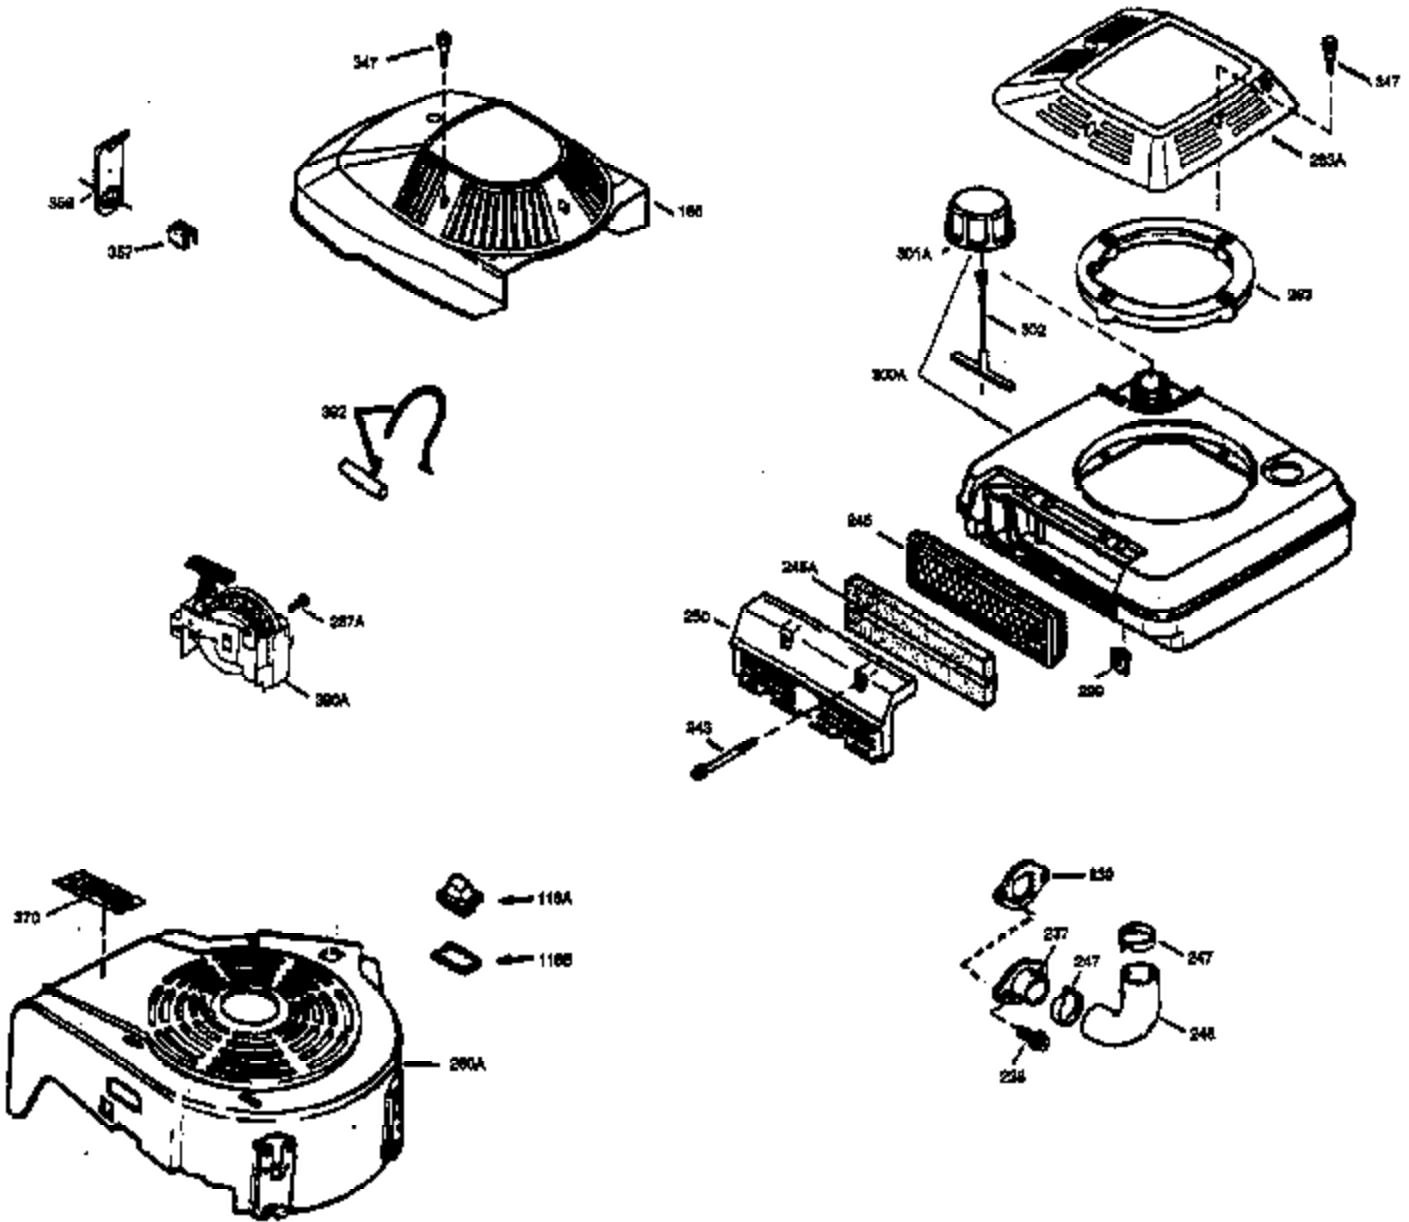

ILLUSTRATION SHOWS TYPICAL PARTS ONLY. ORDER BY PART NUMBER. PARTS NOT LISTED ARE SUPPLIED BY OEM.
VIEW 2 OF 3

Ref #	Part Number	Qty	Description
238	650762	1	Screw, 10-32 x 1-29/32"
239	33051	1	Air Cleaner Gasket
245	33896	1	Air Cleaner Filter
250	33897	1	Air Cleaner Cover
370	36261	1	Lubrication Decal