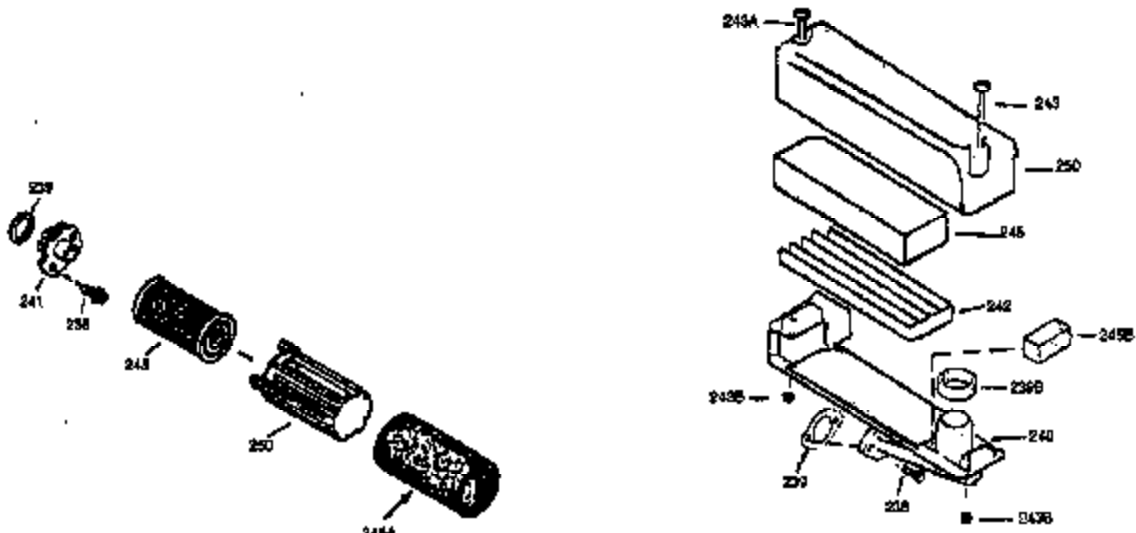

ILLUSTRATION SHOWS TYPICAL PARTS ONLY. ORDER BY PART NUMBER. PARTS NOT LISTED ARE SUPPLIED BY OEM.

VIEW 3 OF 3

Ref #	Part Number	Qty	Description
19	33890	1	Extension Spring
69	35261	1	* Mounting Flange Gasket
182	6201	2	Screw, 1/4-28 x 7/8"
185	33004A	1	Intake Pipe (Incl. 224)
186	33151	1	Governor Link
209	650804	1	Screw, 10-24 x 9/16"
217	34310	1	Control Lever
223	650451	2	Screw, 1/4-20 x 1"
238	650762	1	Screw, 10-32 x 1-29/32"
239	33051	1	Air Cleaner Gasket
240	33895	1	Air Cleaner Body
245	33896	1	Air Cleaner Filter
250	33897	1	Air Cleaner Cover
274	30081A	1	Exhaust Gasket
322	34977	1	Connector Body