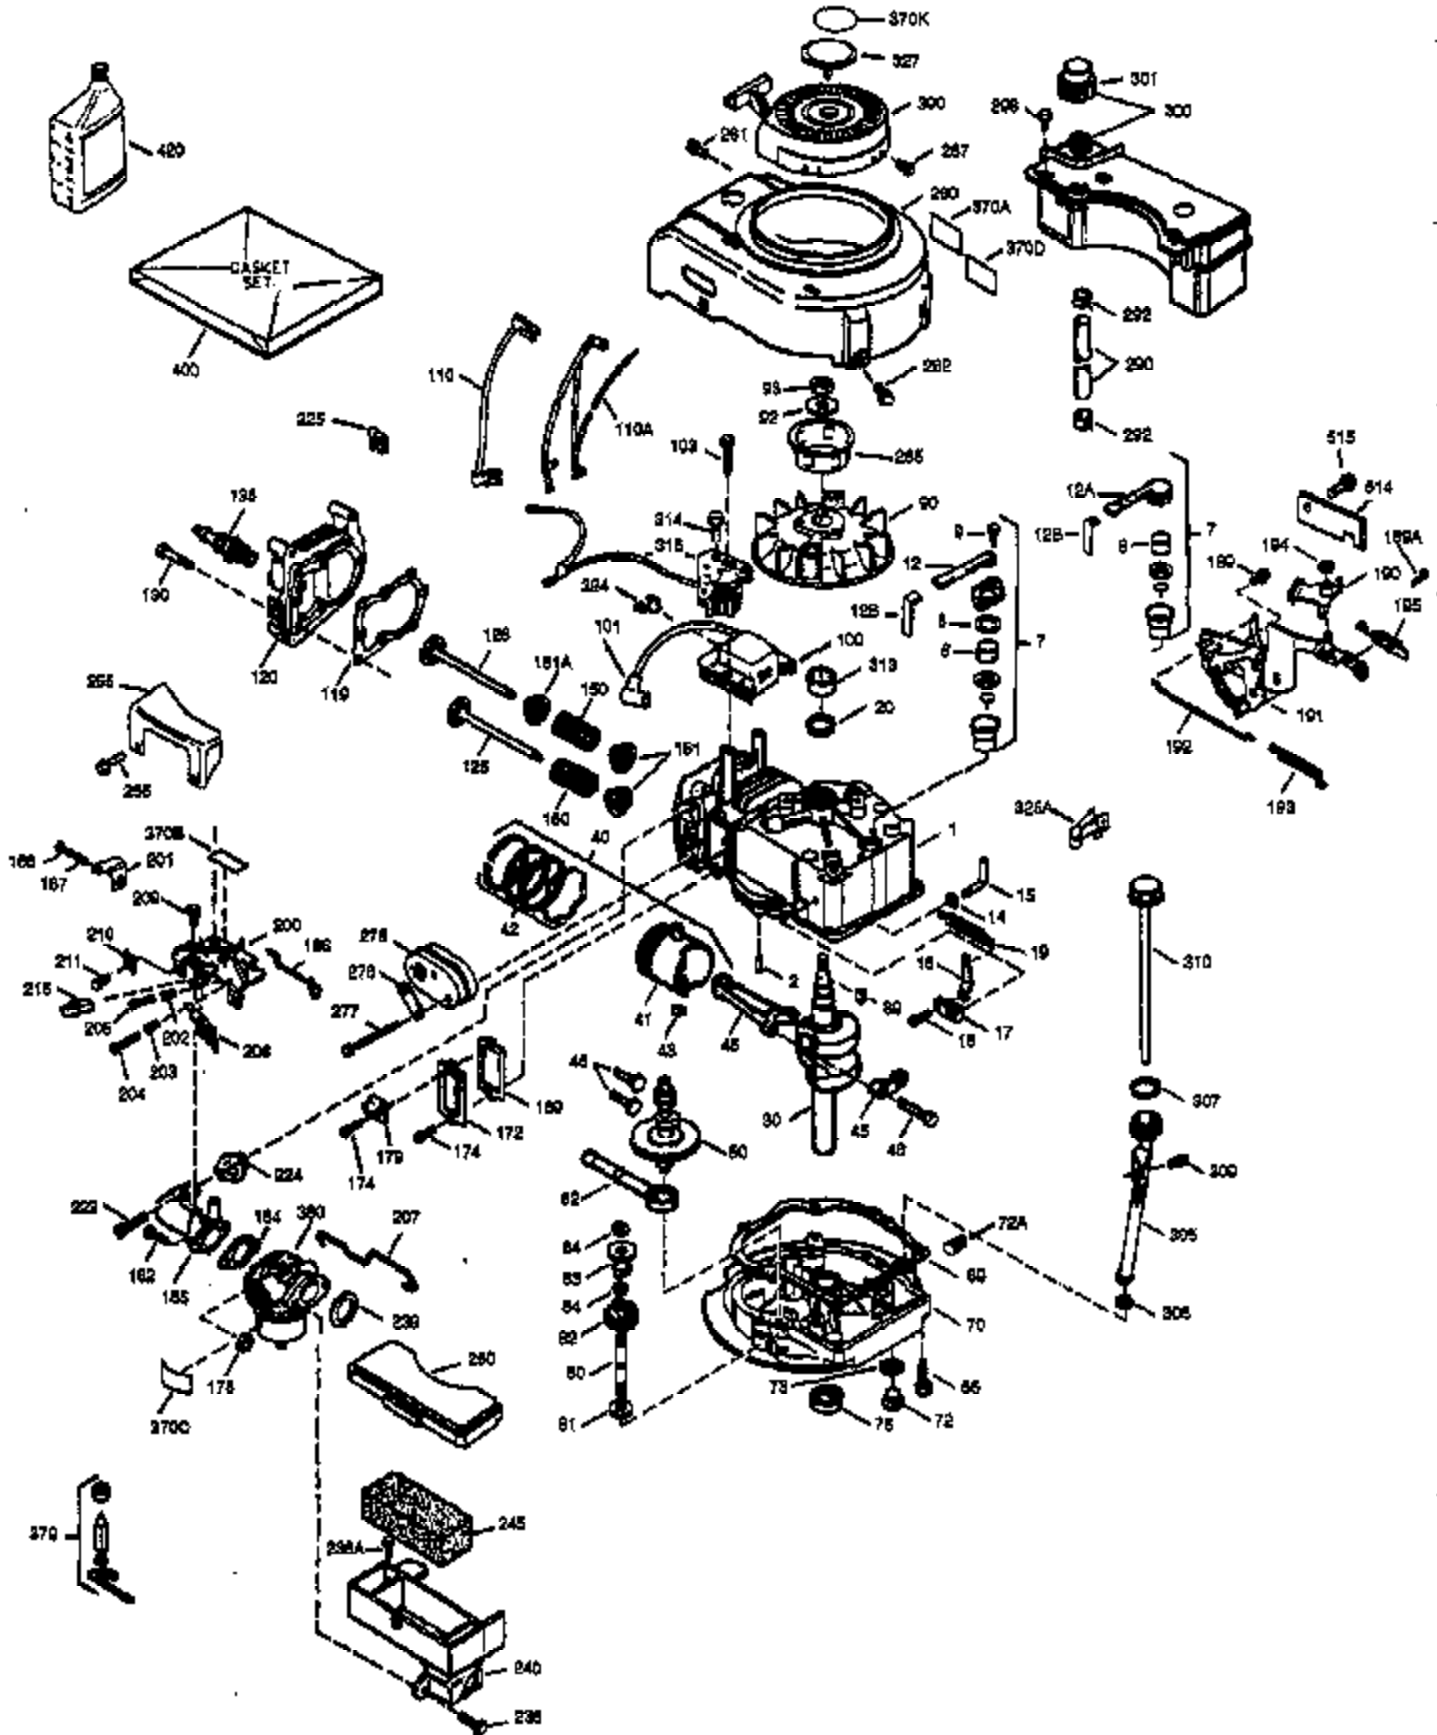

ILLUSTRATION SHOWS TYPICAL PARTS ONLY. ORDER BY PART NUMBER. PARTS NOT LISTED ARE SUPPLIED BY OEM.

VIEW 1 OF 3

Engine Parts List #1

Ref #	Part Number	Qty	Description
1	34429A	1	Cylinder (Incl. 2 & 20)
2	26727	2	Dowel Pin
6	33734	1	Breather Element
7	34214A	1	Breather Ass'y. (Incl. 6, 8, 9 & 12)
8	33735	1	* Breather Gasket
9	30200	2	Screw, 10-24 x 9/16"
12	33886	1	Breather Tube
14	28277	1	Washer
15	30589	1	Governor Rod (Incl. 14)
16	32651	1	Governor Lever
17	31335	1	Governor Lever Clamp
18	650548	1	Screw, 8-32 x 5/16"
19	33890	1	Extension Spring
20	32600	1	Oil Seal
30	34440	1	Crankshaft
40	35544A	1	Piston, Pin & Ring Set (Std.)
40	35545A	1	Piston, Pin & Ring Set (.010" OS)
40	35546	1	Piston, Pin & Ring Set (.020" OS)
41	35541	1	Piston & Pin Ass'y. (Std.) (Incl. 43)
41	35542	1	Piston & Pin Ass'y. (.010" OS) (Incl. 43)
41	35543	1	Piston & Pin Ass'y. (.020" OS) (Incl. 43)
42	35547A	1	Ring Set (Std.)
42	35548A	1	Ring Set (.010" OS)
42	35549	1	Ring Set (.020" OS)
43	20381	2	Piston Pin Retaining Ring
45	30963B	1	Connecting Rod Ass'y (Incl. 46)
46	32610A	2	Connecting Rod Bolt
48	27241	2	Valve Lifter
50	35992	1	Camshaft (MCR)
52	29914	1	Oil Pump Ass'y.
69	35261	1	* Mounting Flange Gasket
70	35651C	1	Mounting Flange (Incl. 72 thru 83)
72	36083	1	Oil Drain Plug
75	26208	1	Oil Seal
80	30574A	1	Governor Shaft
81	30590A	1	Washer
82	30591	1	Governor Gear Ass'y. (Incl. 81)
83	30588A	1	Governor Spool
86	650488	6	Screw, 1/4-20 x 1-1/4"
89	611004	1	Flywheel Key
90	611050	1	Flywheel
92	650815	1	Belleville Washer
93	650816	1	Flywheel Nut
100	34443A	1	Solid State Ignition
101	610118	1	Spark Plug Cover
103	650814	2	Screw, Torx T-15, 10-24 x 1"
110	35020	1	Ground Wire
119	33015A	1	* Cylinder Head Gasket
120	34342	1	Cylinder Head
125	29313C	1	Exhaust Valve (Std.) (Incl. 151)
125	29315C	1	Exhaust Valve (1/32" OS) (Incl. 151)
126	29314B	1	Intake Valve (Std.) (Incl. 151)
126	29315C	1	Intake Valve (1/32" OS) (Incl. 151)
130	6021A	8	Screw, 5/16-18 x 1-1/2"
135	35395	1	Resistor Spark Plug (RJ19LM)
150	35991	2	Valve Spring
151	31673	2	Valve Spring Cap
151A	35390	1	Intake Valve Seal