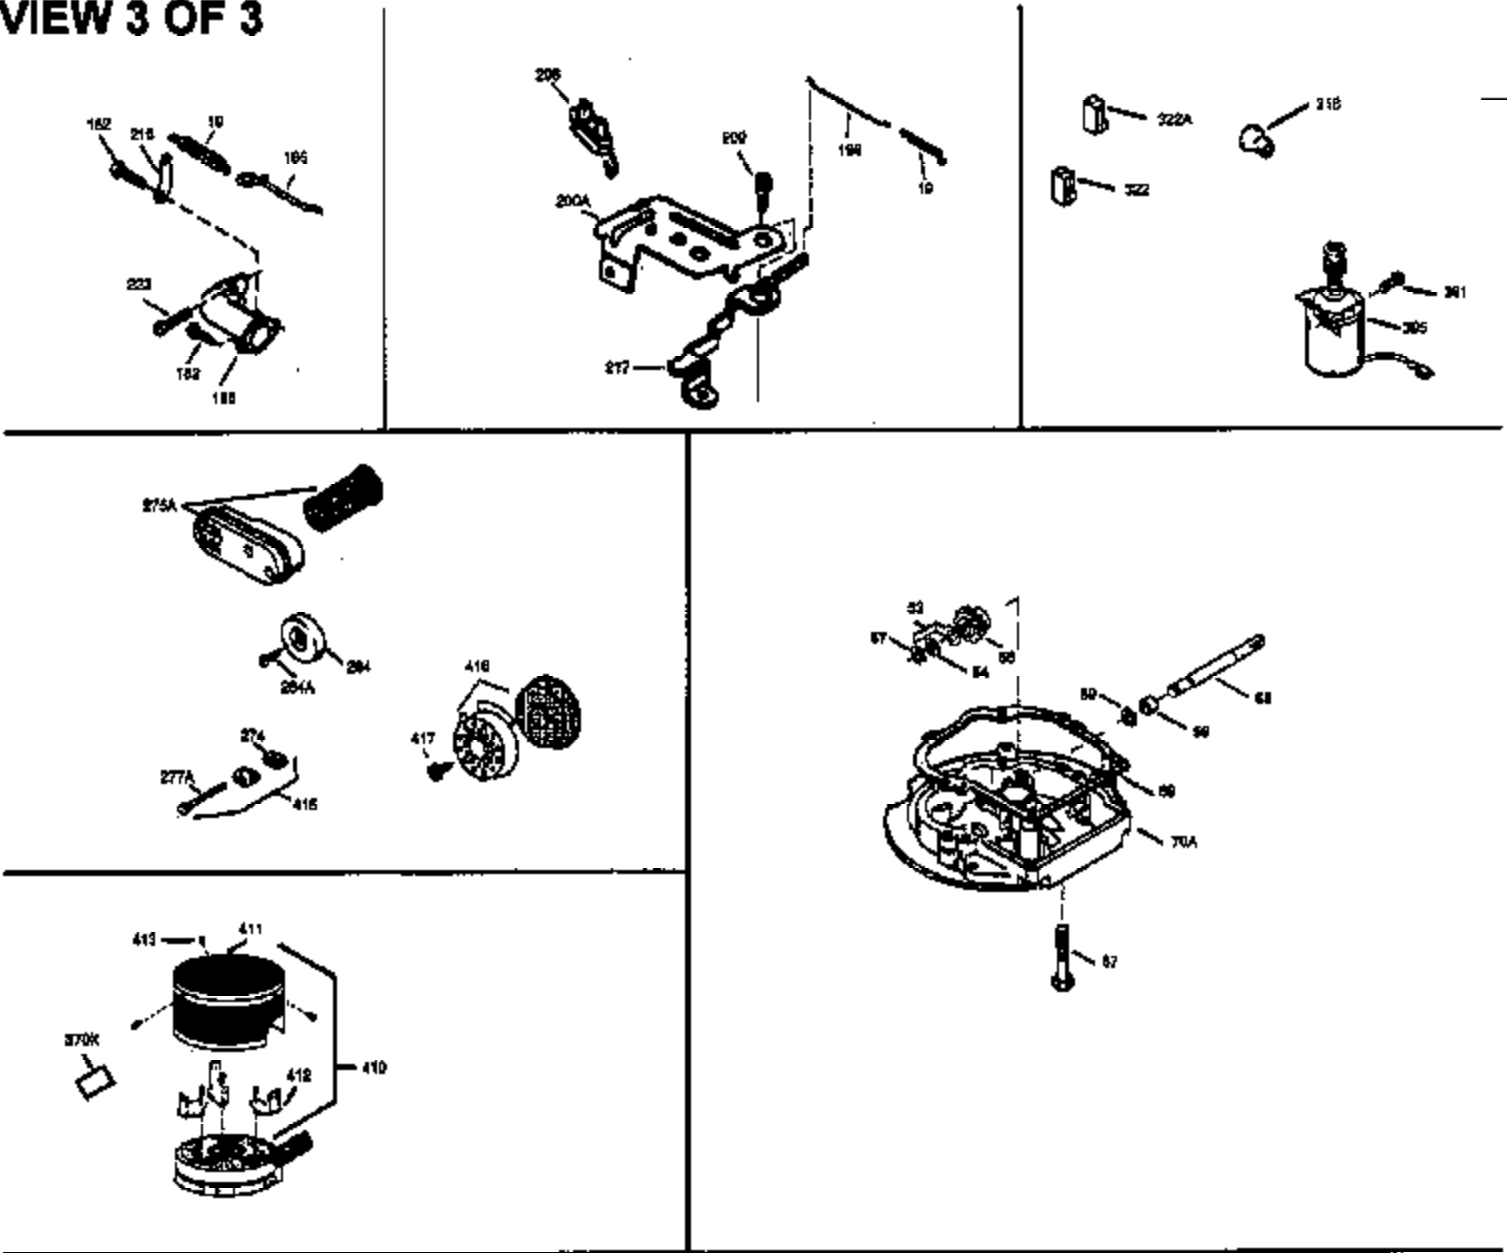

ILLUSTRATION SHOWS TYPICAL PARTS ONLY. ORDER BY PART NUMBER. PARTS NOT LISTED ARE SUPPLIED BY OEM.

VIEW 3 OF 3

Ref #	Part Number	Qty	Description
19	33890	1	Extension Spring
69	35261	1	* Mounting Flange Gasket
182	6201	2	Screw, 1/4-28 x 7/8"
185	33004A	1	Intake Pipe (Incl. 224)
186	33151	1	Governor Link
209	650804	1	Screw, 10-24 x 9/16"
217	34310	1	Control Lever
223	650451	2	Screw, 1/4-20 x 1"
238	650762	2	Screw, 10-32 x 1-29/32"
239	33051	1	Air Cleaner Gasket
240	33895	1	Air Cleaner Body
245	33896	1	Air Cleaner Filter
250	33897	1	Air Cleaner Cover
274	30081A	1	Exhaust Gasket
322	34977	1	Connector Body