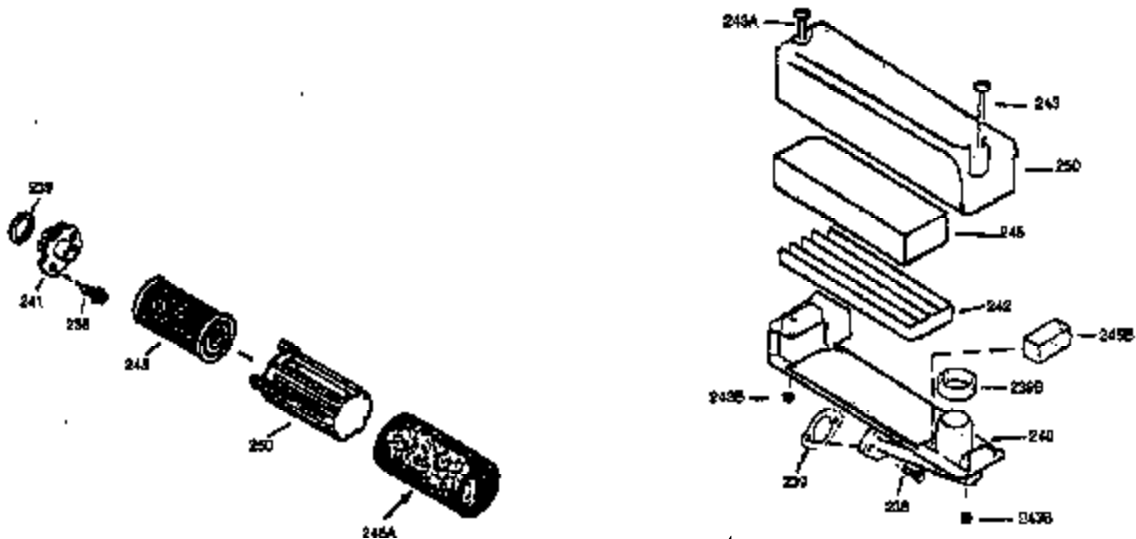

ILLUSTRATION SHOWS TYPICAL PARTS ONLY. ORDER BY PART NUMBER. PARTS NOT LISTED ARE SUPPLIED BY OEM.

VIEW 3 OF 3

Ref #	Part Number	Qty	Description
19	33890	1	Extension Spring
69	35261	1	* Mounting Flange Gasket
182	6201	2	Screw, 1/4-28 x 7/8"
185	33004A	1	Intake Pipe (Incl. 224)
186	33151	1	Governor Link
209	650804	1	Screw, 10-24 x 9/16"
217	34310	1	Control Lever
223	650451	2	Screw, 1/4-20 x 1"
238	650762	2	Screw, 10-32 x 1-29/32"
239	33051	1	Air Cleaner Gasket
240	33895	1	Air Cleaner Body
245	33896	1	Air Cleaner Filter
250	33897	1	Air Cleaner Cover
274	30081A	1	Exhaust Gasket
322	34977	1	Connector Body