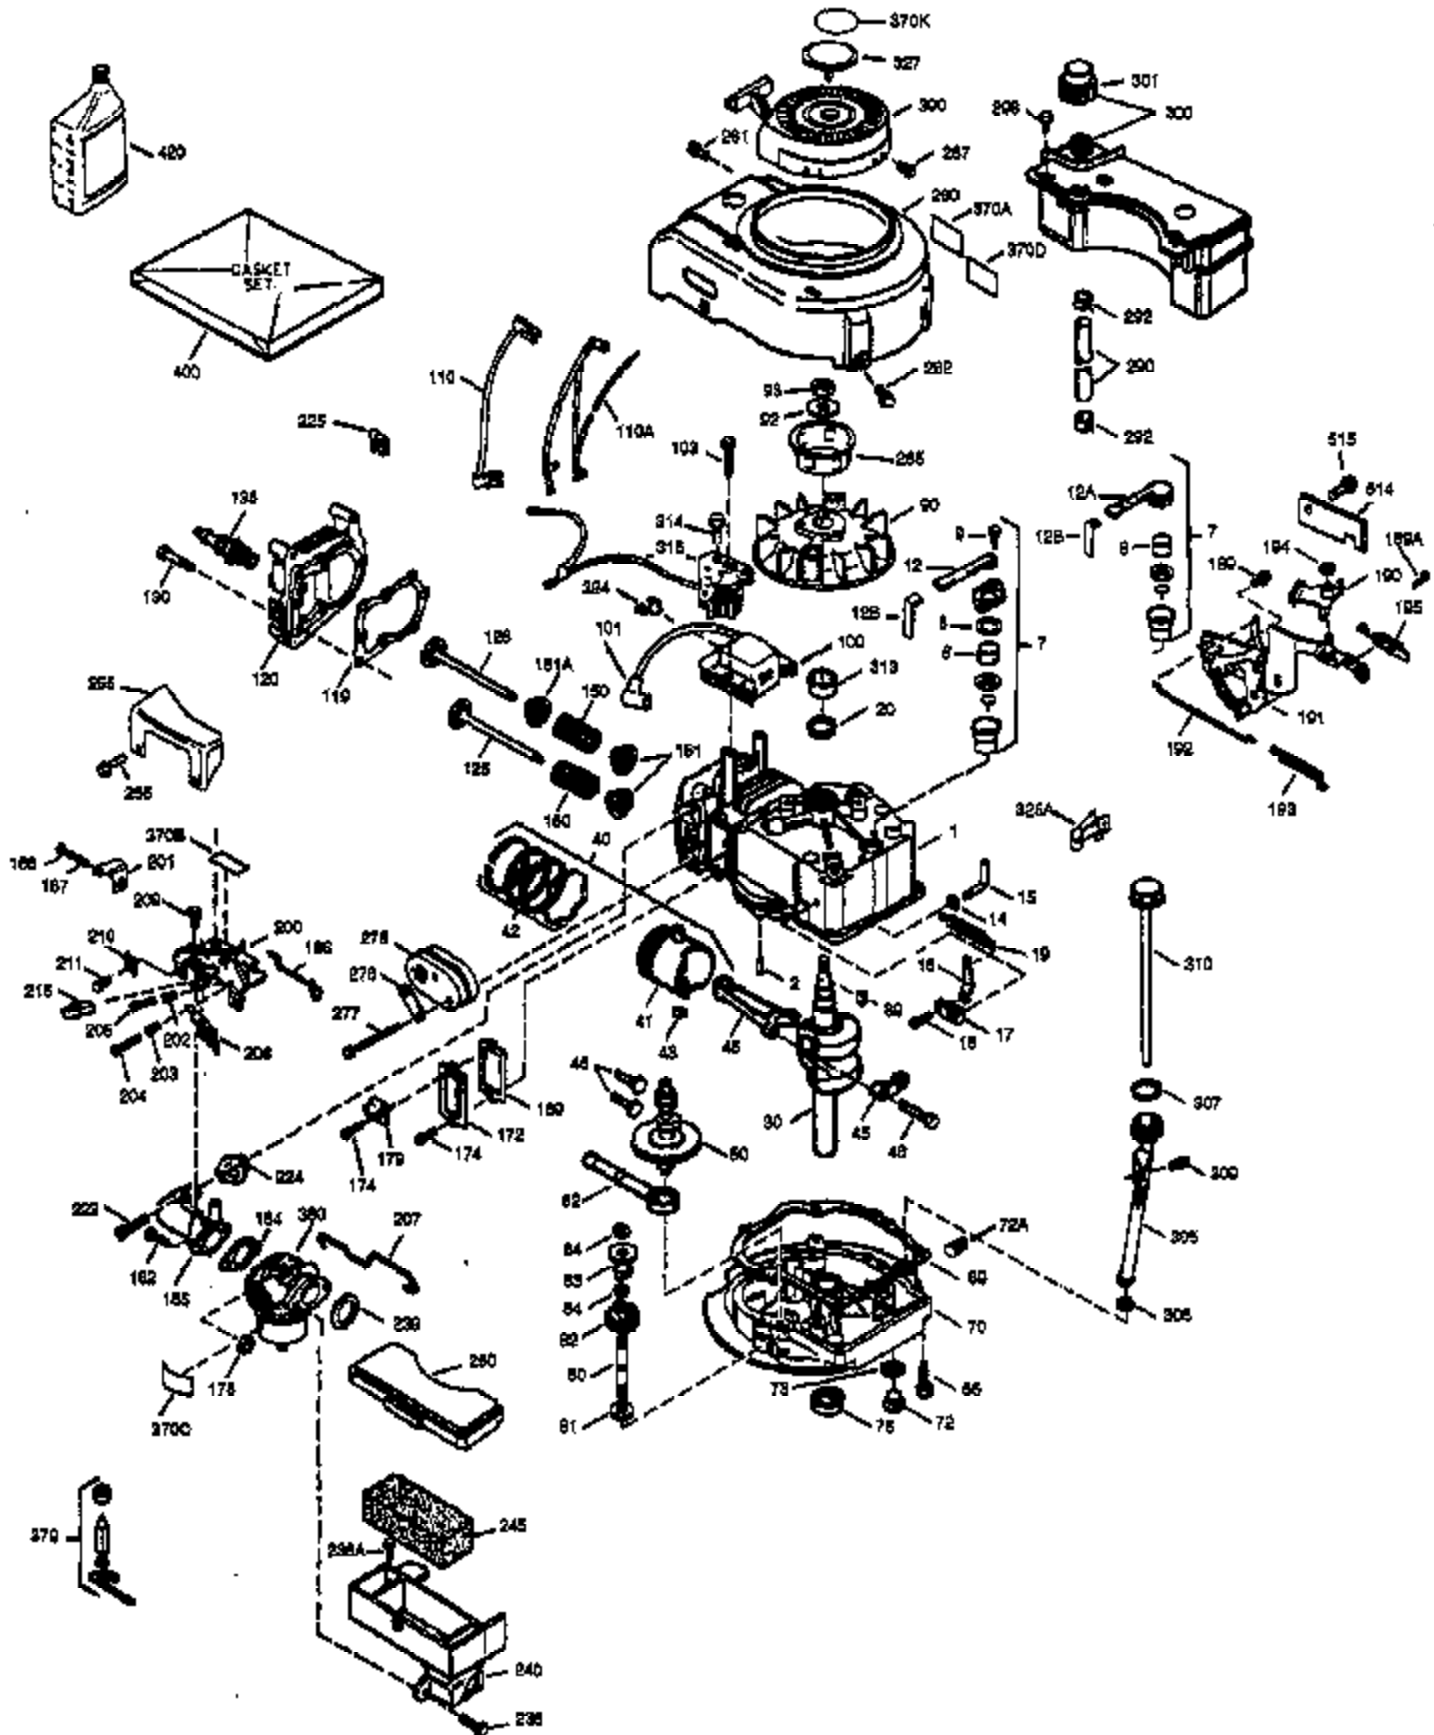

ILLUSTRATION SHOWS TYPICAL PARTS ONLY. ORDER BY PART NUMBER. PARTS NOT LISTED ARE SUPPLIED BY OEM.

VIEW 1 OF 3

Engine Parts List #1

Ref #	Part Number	Qty	Description
1	34429A	1	Cylinder (Incl. 2 & 20)
2	26727	2	Dowel Pin
6	33734	1	Breather Element
7	34214A	1	Breather Ass'y. (Incl. 6, 8, 9 & 12)
8	33735	1	* Breather Gasket
9	30200	2	Screw, 10-24 x 9/16"
12	33886	1	Breather Tube
14	28277	1	Washer
15	30589	1	Governor Rod (Incl. 14)
16	32651	1	Governor Lever
17	31335	1	Governor Lever Clamp
18	650548	1	Screw, 8-32 x 5/16"
19	33890	1	Extension Spring
20	32600	1	Oil Seal
30	34440	1	Crankshaft
40	35544A	1	Piston, Pin & Ring Set (Std.)
40	35545A	1	Piston, Pin & Ring Set (.010" OS)
40	35546	1	Piston, Pin & Ring Set (.020" OS)
41	35541	1	Piston & Pin Ass'y. (Std.) (Incl. 43)
41	35542	1	Piston & Pin Ass'y. (.010" OS) (Incl. 43)
41	35543	1	Piston & Pin Ass'y. (.020" OS) (Incl. 43)
42	35547A	1	Ring Set (Std.)
42	35548A	1	Ring Set (.010" OS)
42	35549	1	Ring Set (.020" OS)
43	20381	2	Piston Pin Retaining Ring
45	30963B	1	Connecting Rod Ass'y (Incl. 46)
46	32610A	2	Connecting Rod Bolt
48	27241	2	Valve Lifter
50	33553	1	Camshaft (MCR)
52	29914	1	Oil Pump Ass'y.
69	35261	1	* Mounting Flange Gasket
70	35651B	1	Mounting Flange (Incl. 72, 75 & 80)
72	36083	1	Oil Drain Plug
75	26208	1	Oil Seal
80	30574	1	Governor Shaft
81	30590A	1	Washer
82	30591	1	Governor Gear Ass'y. (Incl. 81)
83	30588A	1	Governor Spool
84	29193	2	Retaining Ring
86	650488	6	Screw, 1/4-20 x 1-1/4"
89	611004	1	Flywheel Key
90	611050	1	Flywheel
92	650815	1	Belleville Washer
93	650816	1	Flywheel Nut
100	34443A	1	Solid State Ignition
101	610118	1	Spark Plug Cover
103	650814	2	Screw, Torx T-15, 10-24 x 1"
110	35020	1	Ground Wire
119	33015A	1	* Cylinder Head Gasket
120	34342	1	Cylinder Head
125	29313C	1	Exhaust Valve (Std.) (Incl. 151)
125	29315C	1	Exhaust Valve (1/32" OS) (Incl. 151)
126	29314B	1	Intake Valve (Std.) (Incl. 151)
126	29315C	1	Intake Valve (1/32" OS) (Incl. 151)
130	6021A	8	Screw, 5/16-18 x 1-1/2"
135	35395	1	Resistor Spark Plug (RJ19LM)
150	31672	2	Valve Spring
151A	35390	1	Intake Valve Seal