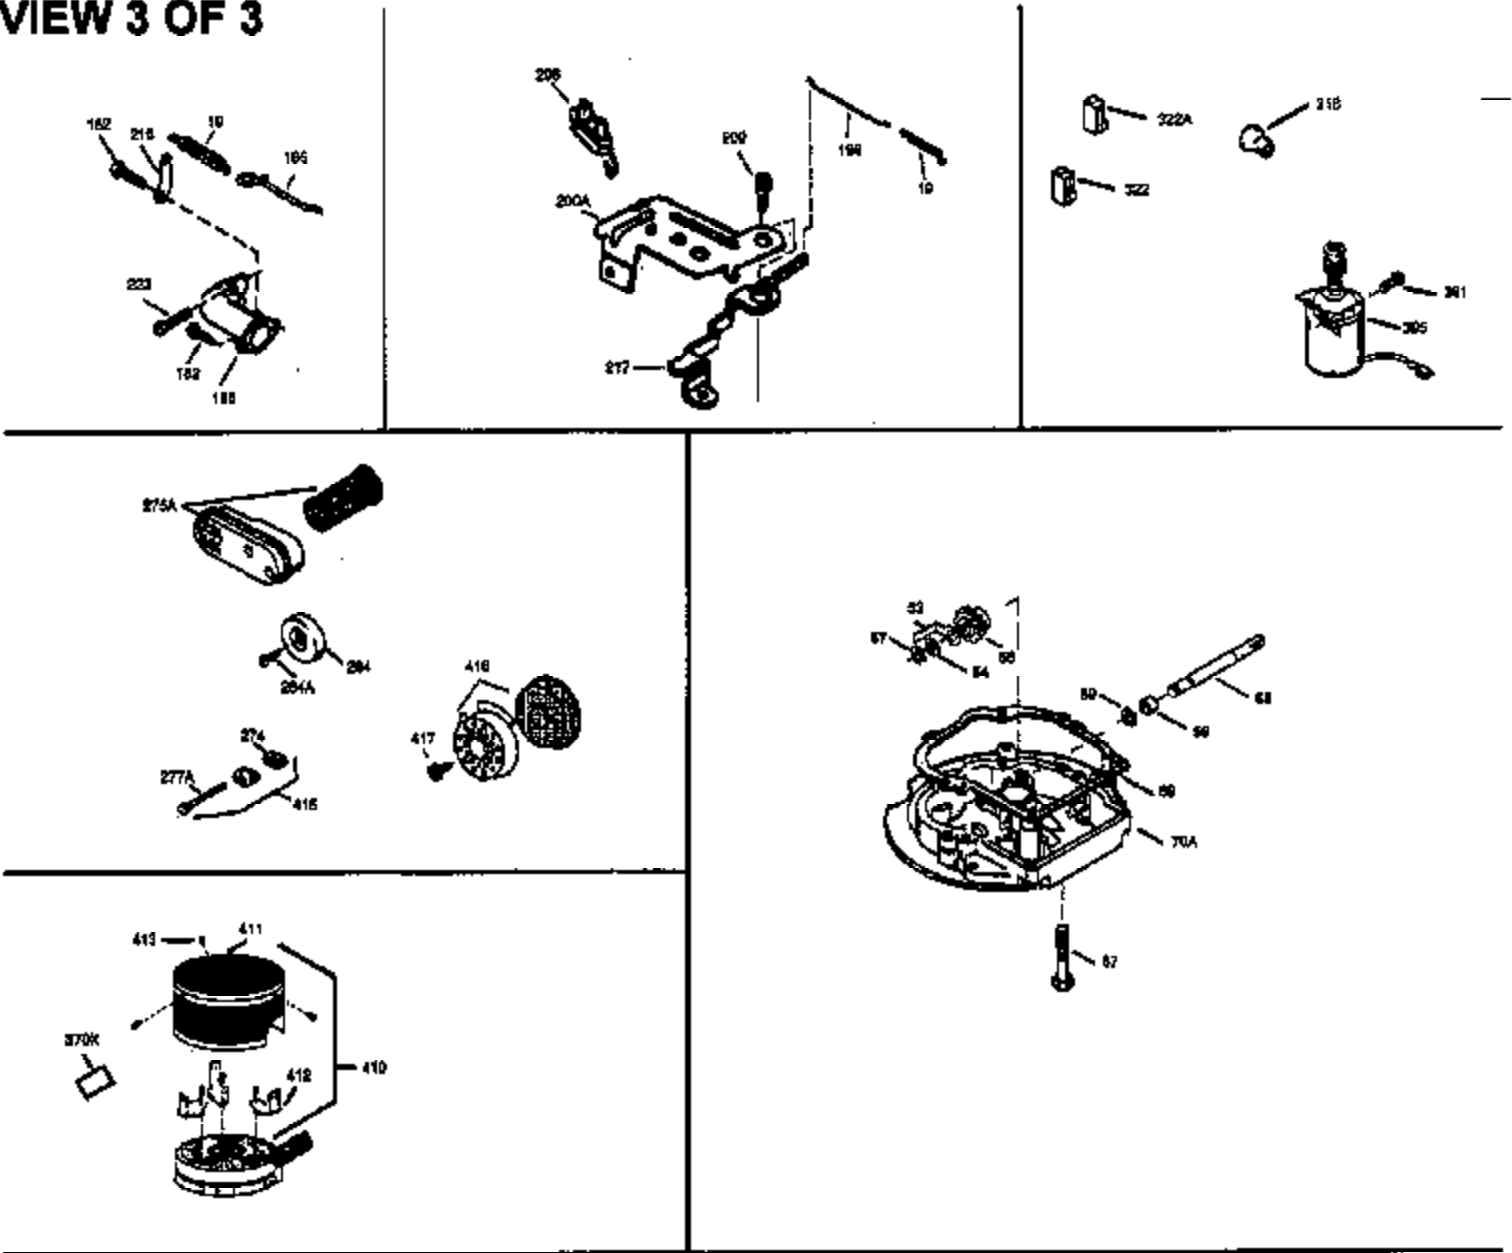

ILLUSTRATION SHOWS TYPICAL PARTS ONLY. ORDER BY PART NUMBER. PARTS NOT LISTED ARE SUPPLIED BY OEM.

VIEW 3 OF 3

Ref #	Part Number	Qty	Description
19	33890	1	Extension Spring
69	35261	1	* Mounting Flange Gasket
182	6201	2	Screw, 1/4-28 x 7/8"
185	33004A	1	Intake Pipe (Incl. 224)
186	33151	1	Governor Link
209	650804	1	Screw, 10-24 x 9/16"
217	34310	1	Control Lever
223	650451	2	Screw, 1/4-20 x 1"
238	650762	2	Screw, 10-32 x 1-29/32"
239	33051	1	Air Cleaner Gasket
240	33895	1	Air Cleaner Body
245	33896	1	Air Cleaner Filter
250	33897	1	Air Cleaner Cover
274	30081A	1	Exhaust Gasket
322	34977	1	Connector Body