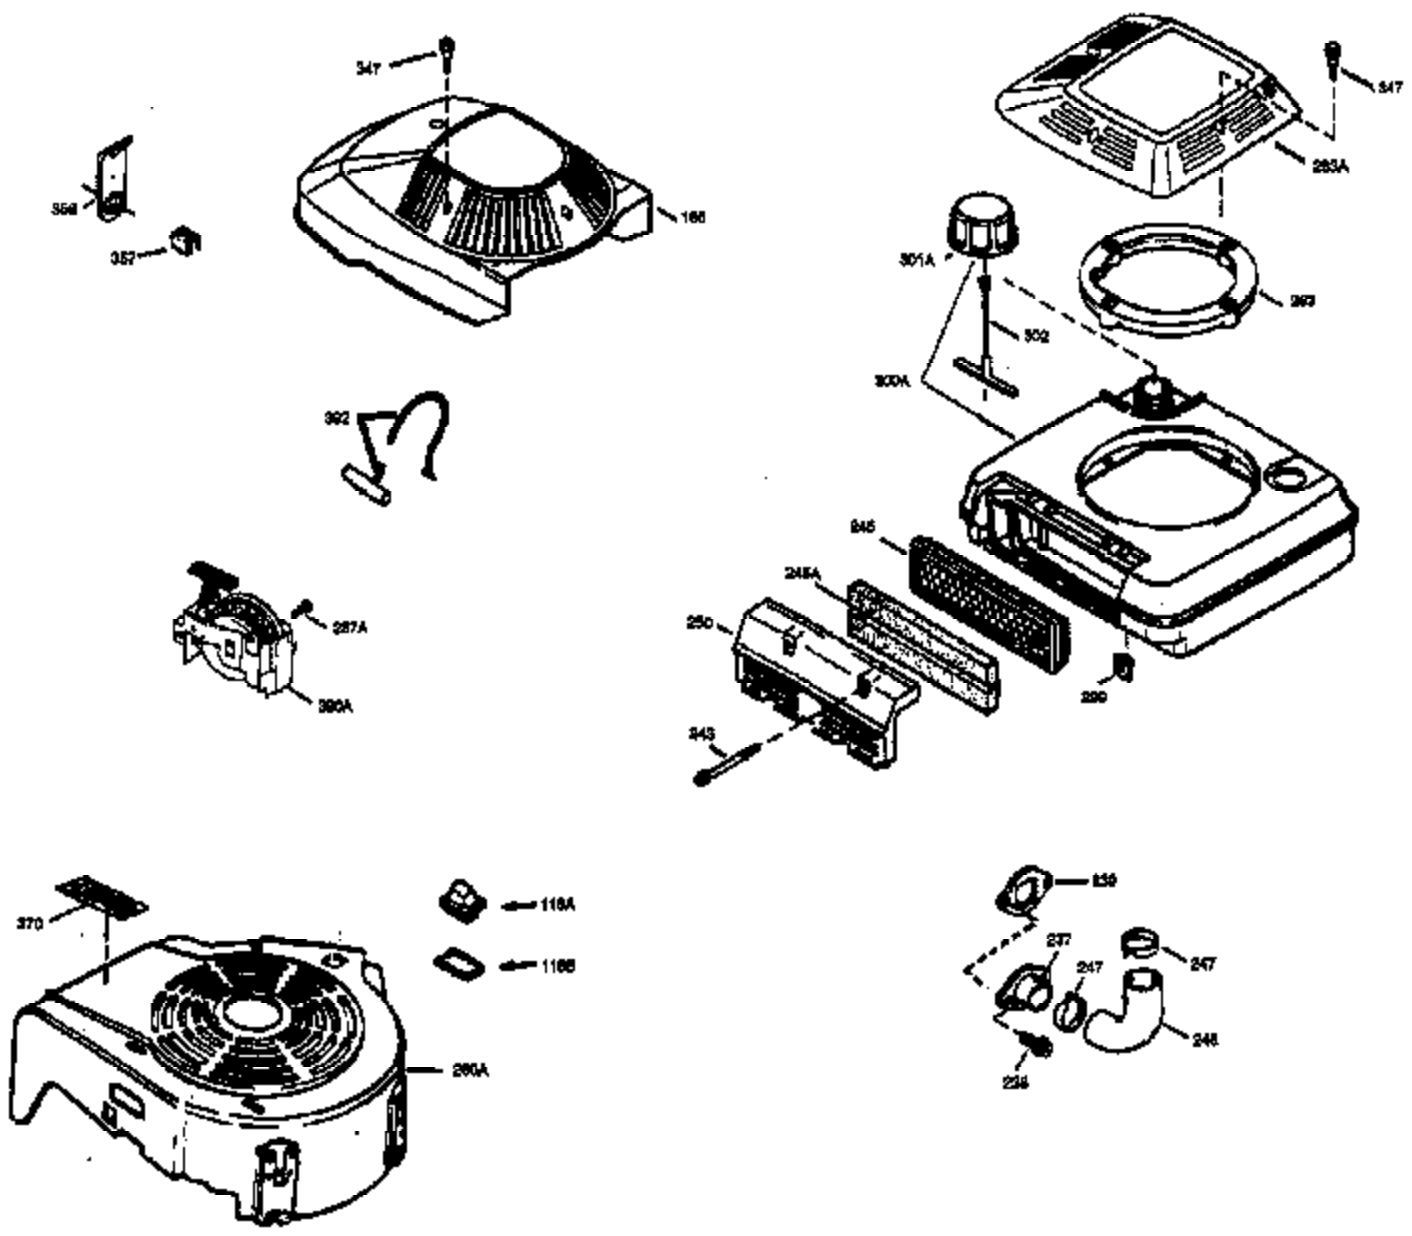

ILLUSTRATION SHOWS TYPICAL PARTS ONLY. ORDER BY PART NUMBER. PARTS NOT LISTED ARE SUPPLIED BY OEM.
VIEW 2 OF 3

Ref #	Part Number	Qty	Description
238	650762	2	Screw, 10-32 x 1-29/32"
239	33051	1	Air Cleaner Gasket
245	33896	1	Air Cleaner Filter
250	33897	1	Air Cleaner Cover
370	34346	1	Lubrication Decal