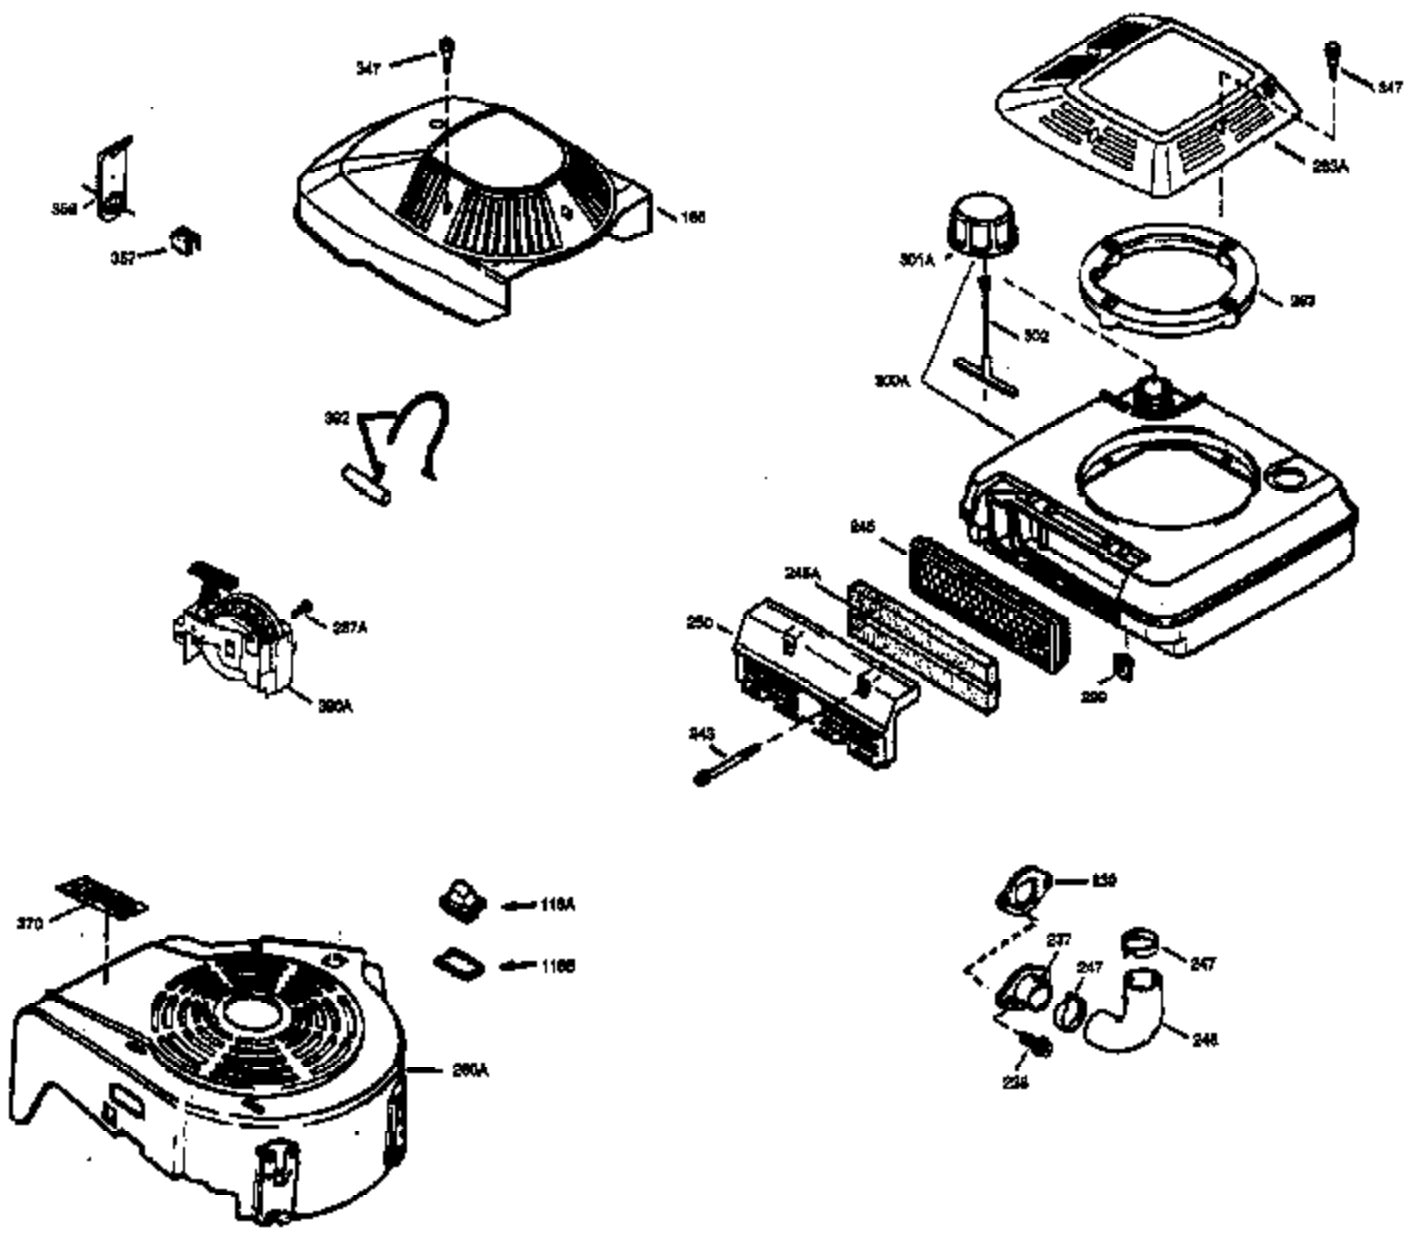

ILLUSTRATION SHOWS TYPICAL PARTS ONLY. ORDER BY PART NUMBER. PARTS NOT LISTED ARE SUPPLIED BY OEM.
VIEW 2 OF 3

Ref #	Part Number	Qty	Description
118A	34983	1	Starter Retainer
118B	34984	1	Starter Pulley Retainer
238	650762	2	Screw, 10-32 x 1-29/23"
239	33051	1	Air Cleaner Gasket
245	33896	1	Air Cleaner Filter
250	33897	1	Air Cleaner Cover
357	36412	1	Starter Rope Retainer