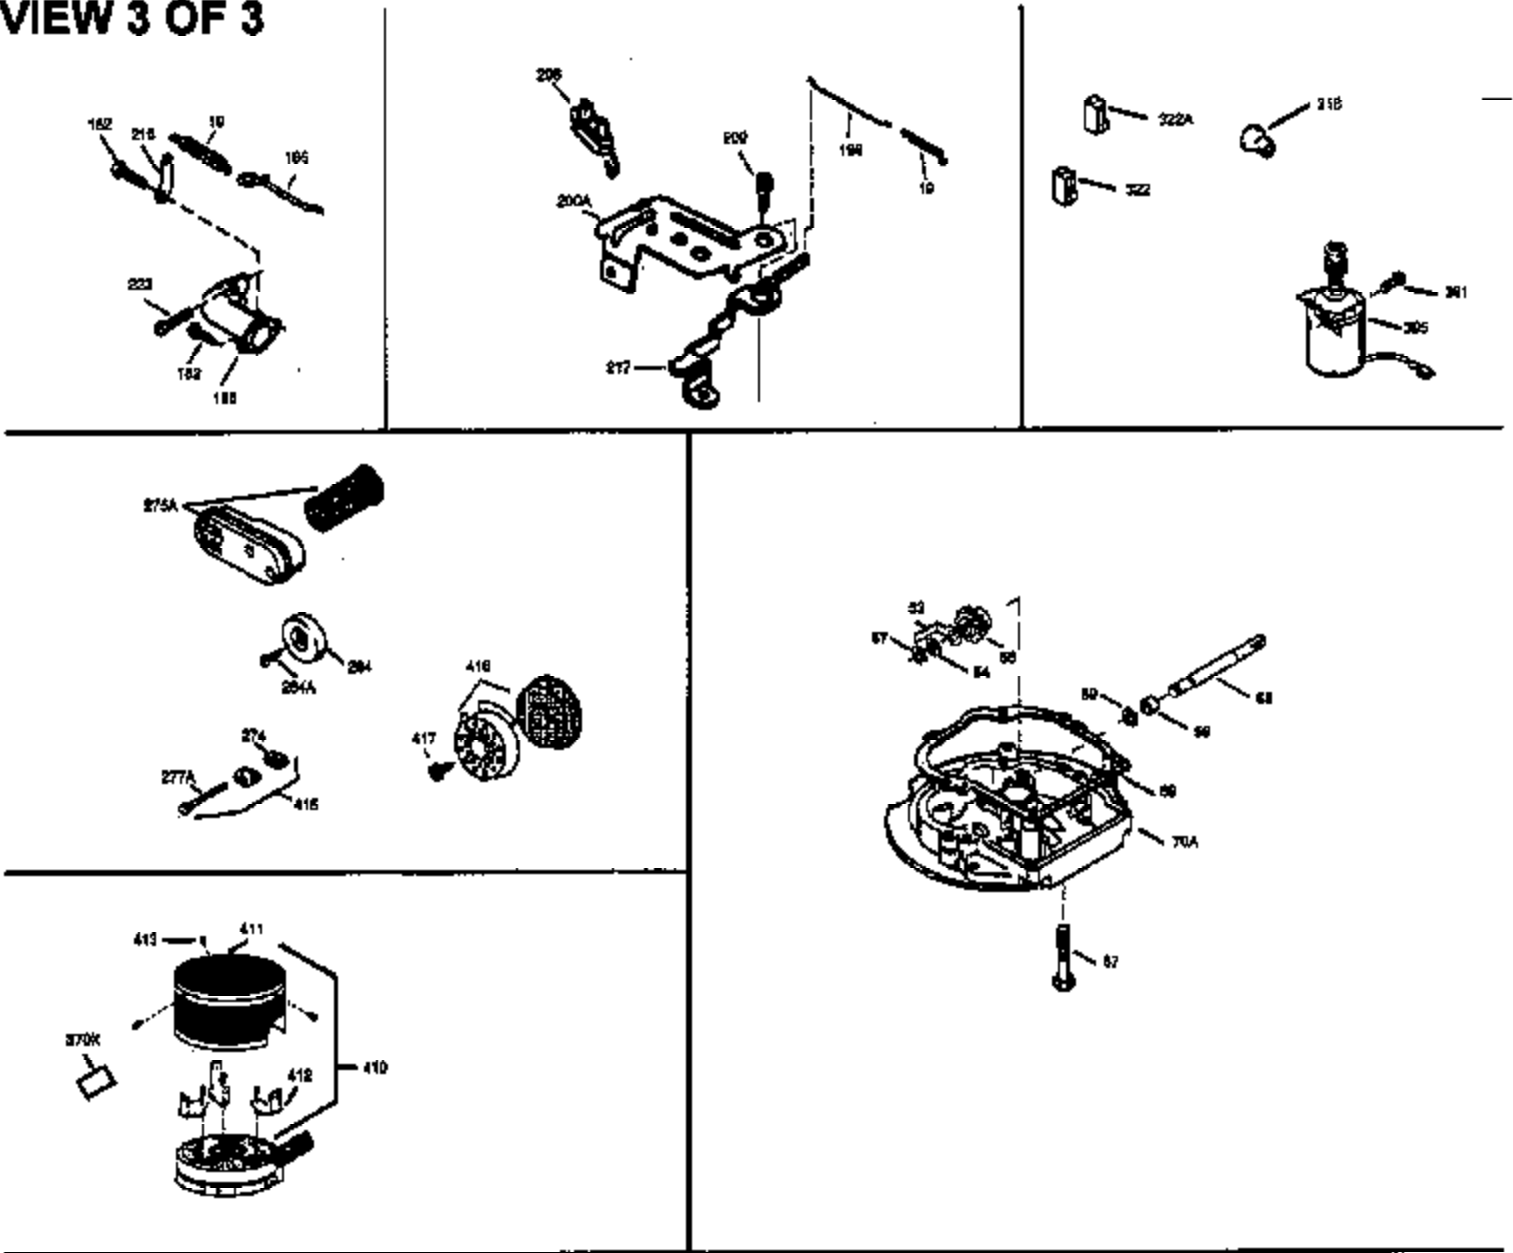

ILLUSTRATION SHOWS TYPICAL PARTS ONLY. ORDER BY PART NUMBER. PARTS NOT LISTED ARE SUPPLIED BY OEM.

VIEW 3 OF 3

Ref #	Part Number	Qty	Description
19	33890	1	Extension Spring
69	35261	1	* Mounting Flange Gasket
182	6201	2	Screw, 1/4-28 x 7/8"
185	33004A	1	Intake Pipe (Incl. 224)
186	33151	1	Governor Link
209	650804	1	Screw, 10-24 x 9/16"
217	34310	1	Control Lever
223	650451	2	Screw, 1/4-20 x 1"
238	650762	2	Screw, 10-32 x 1-29/32"
239	33051	1	Air Cleaner Gasket
240	33895	1	Air Cleaner Body
245	33896	1	Air Cleaner Filter
250	33897	1	Air Cleaner Cover
274	30081A	1	Exhaust Gasket
354	35025	1	Staple