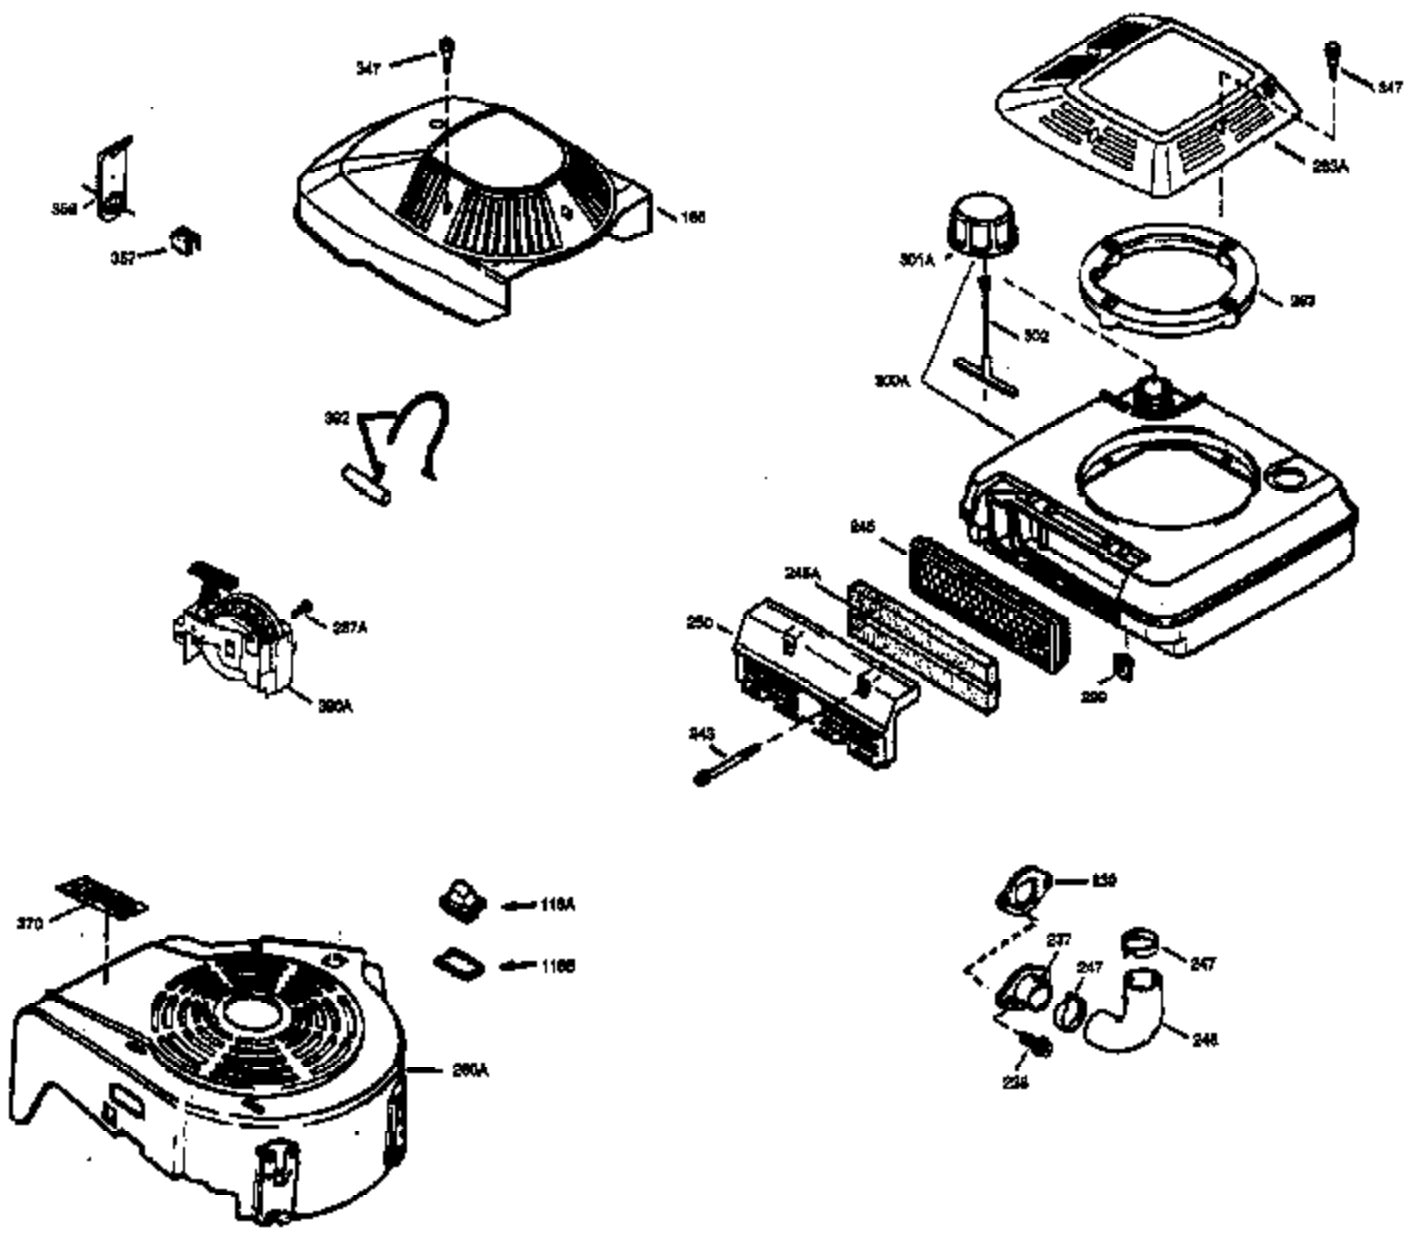

ILLUSTRATION SHOWS TYPICAL PARTS ONLY. ORDER BY PART NUMBER. PARTS NOT LISTED ARE SUPPLIED BY OEM.
VIEW 2 OF 3

Ref #	Part Number	Qty	Description
118A	34983	1	Starter Retainer
118B	34984	1	Starter Pulley Retainer
238	650762	2	Screw, 10-32 x 1-29/32"
239	33051	1	Air Cleaner Gasket
245	33896	1	Air Cleaner Filter
250	33897	1	Air Cleaner Cover
354	35025	1	Staple
357	34985	1	Starter Rope Retainer
370	36261	1	Lubrication Decal