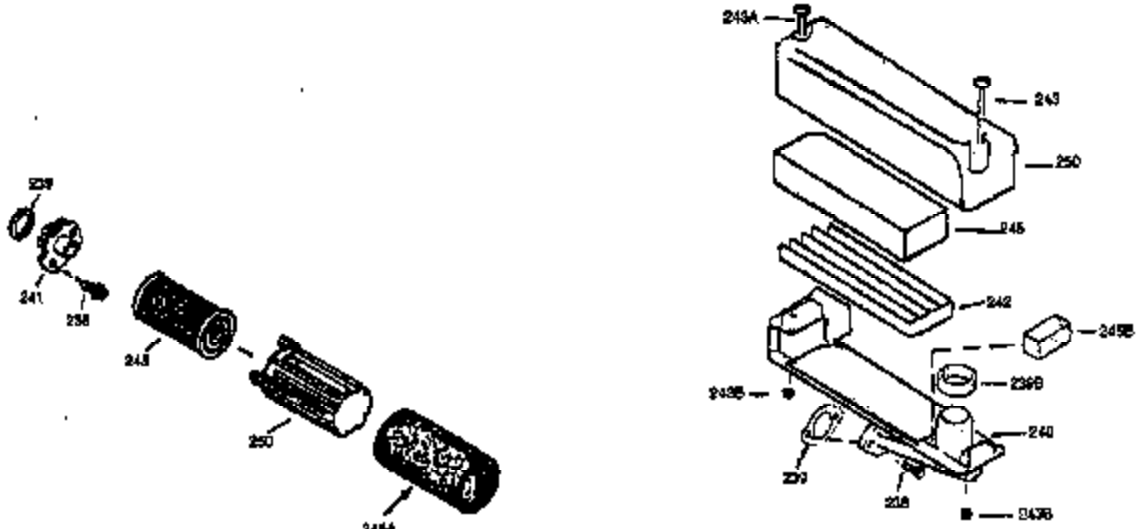

ILLUSTRATION SHOWS TYPICAL PARTS ONLY. ORDER BY PART NUMBER. PARTS NOT LISTED ARE SUPPLIED BY OEM.

VIEW 3 OF 3

Ref #	Part Number	Qty	Description
19	33890	1	Extension Spring
69	35261	1	* Mounting Flange Gasket
182	6201	2	Screw, 1/4-28 x 7/8"
185	33004A	1	Intake Pipe (Incl. 224)
186	33151	1	Governor Link
206	610973	1	Terminal
209	650804	1	Screw, 10-24 x 9/16"
217	34310	1	Control Lever
223	650451	2	Screw, 1/4-20 x 1"
238	650762	2	Screw, 10-32 x 1-29/32"
239	33051	1	Air Cleaner Gasket
240	33895	1	Air Cleaner Body
245	33896	1	Air Cleaner Filter
250	33897	1	Air Cleaner Cover
284	32431	1	Muffler Deflector
284A	650760	1	Screw, 8-32 x 3/8"
322	610885	1	Connector Body