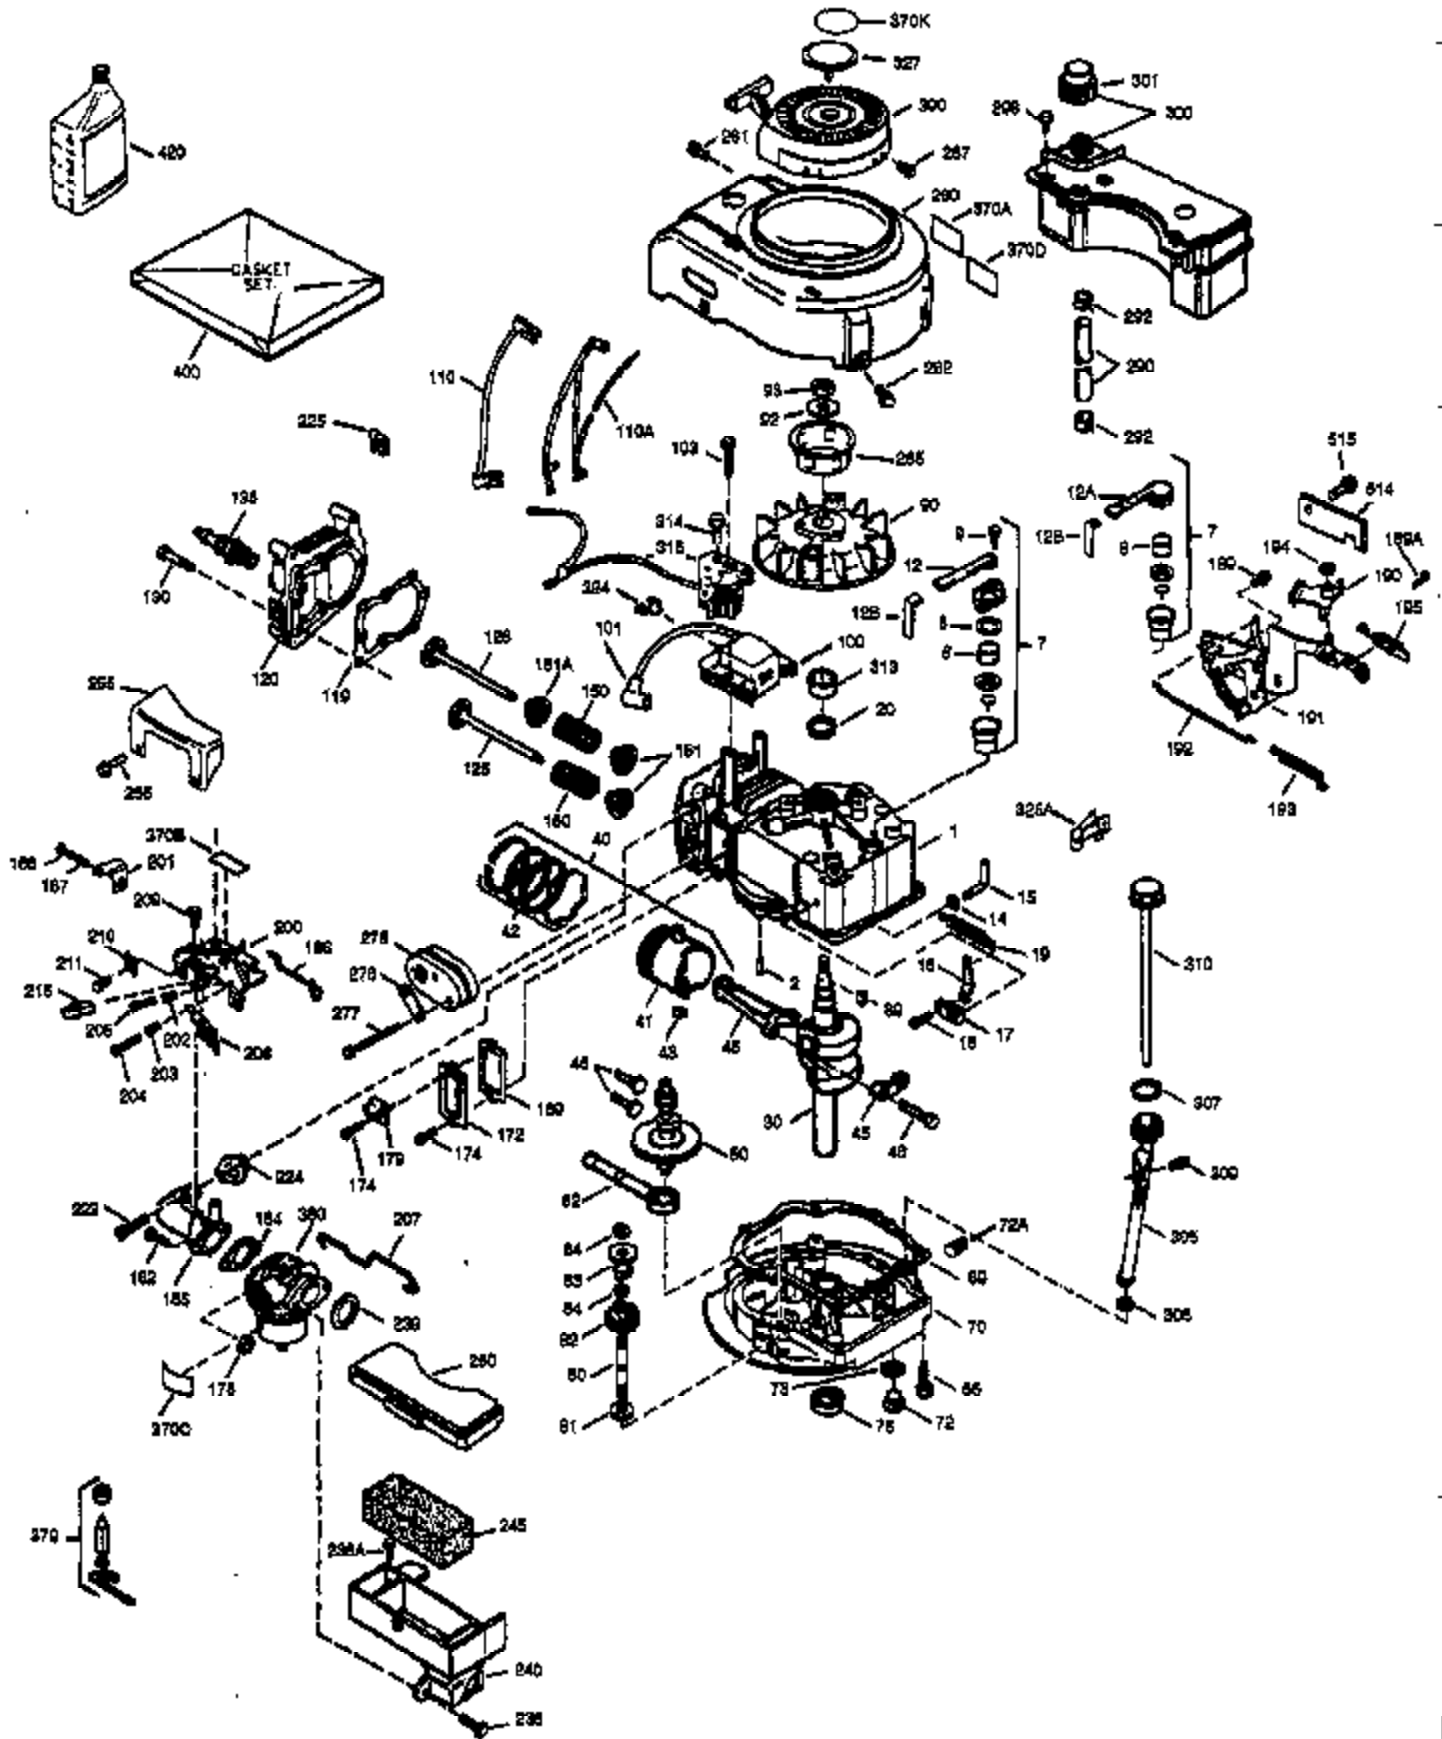

ILLUSTRATION SHOWS TYPICAL PARTS ONLY. ORDER BY PART NUMBER. PARTS NOT LISTED ARE SUPPLIED BY OEM.

VIEW 1 OF 3

Engine Parts List #1

Ref #	Part Number	Qty	Description
1	35010	1	Cylinder (Incl. 2 & 20)
2	26727	2	Dowel Pin
6	33734	1	Breather Element
7	34214A	1	Breather Ass'y. (Incl. 6, 8, 9 & 12)
8	33735	1	* Breather Gasket
9	30200	2	Screw, 10-24 x 9/16"
12	33886	1	Breather Tube
14	28277	1	Washer
15	30589	1	Governor Rod (Incl. 14)
16	32651	1	Governor Lever
17	31335	1	Governor Lever Clamp
18	650548	1	Screw, 8-32 x 5/16"
19	33890	1	Extension Spring
20	32600	1	Oil Seal
30	34821	1	Crankshaft
40	35544A	1	Piston, Pin & Ring Set (Std.)
40	35545A	1	Piston, Pin & Ring Set (.010" OS)
40	35546	1	Piston, Pin & Ring Set (.020" OS)
41	35541	1	Piston & Pin Ass'y. (Std.) (Incl. 43)
41	35542	1	Piston & Pin Ass'y. (.010" OS) (Incl. 43)
41	35543	1	Piston & Pin Ass'y. (.020" OS) (Incl. 43)
42	35547A	1	Ring Set (Std.)
42	35548A	1	Ring Set (.010" OS)
42	35549	1	Ring Set (.020" OS)
43	20381	2	Piston Pin Retaining Ring
45	30963B	1	Connecting Rod Ass'y (Incl. 46)
46	32610A	2	Connecting Rod Bolt
48	27241	2	Valve Lifter
50	35992	1	Camshaft (MCR)
52	29914	1	Oil Pump Ass'y.
69	35261	1	* Mounting Flange Gasket
70	35651C	1	Mounting Flange (Incl. 72 thru 83)
72A	9556	1	Oil Drain Plug
72	36083	1	Oil Drain Plug
75	26208	1	Oil Seal
80	30574A	1	Governor Shaft
81	30590A	1	Washer
82	30591	1	Governor Gear Ass'y. (Incl. 81)
83	30588A	1	Governor Spool
86	650488	6	Screw, 1/4-20 x 1-1/4"
89	611004	1	Flywheel Key
90	611050	1	Flywheel
92	650815	1	Belleville Washer
93	650816	1	Flywheel Nut
100	34443A	1	Solid State Ignition
101	610118	1	Spark Plug Cover
103	650814	2	Screw, Torx T-15, 10-24 x 1"
110	36230	1	Ground Wire
119	33015A	1	* Cylinder Head Gasket
120	34342	1	Cylinder Head
125	29313C	1	Exhaust Valve (Std.) (Incl. 151)
125	29315C	1	Exhaust Valve (1/32" OS) (Incl. 151)
126	29314B	1	Intake Valve (Std.) (Incl. 151)
126	29315C	1	Intake Valve (1/32" OS) (Incl. 151)
130	6021A	8	Screw, 5/16-18 x 1-1/2"
135	35395	1	Resistor Spark Plug (RJ19LM)
150	35991	2	Valve Spring
151A	35390	1	Intake Valve Seal