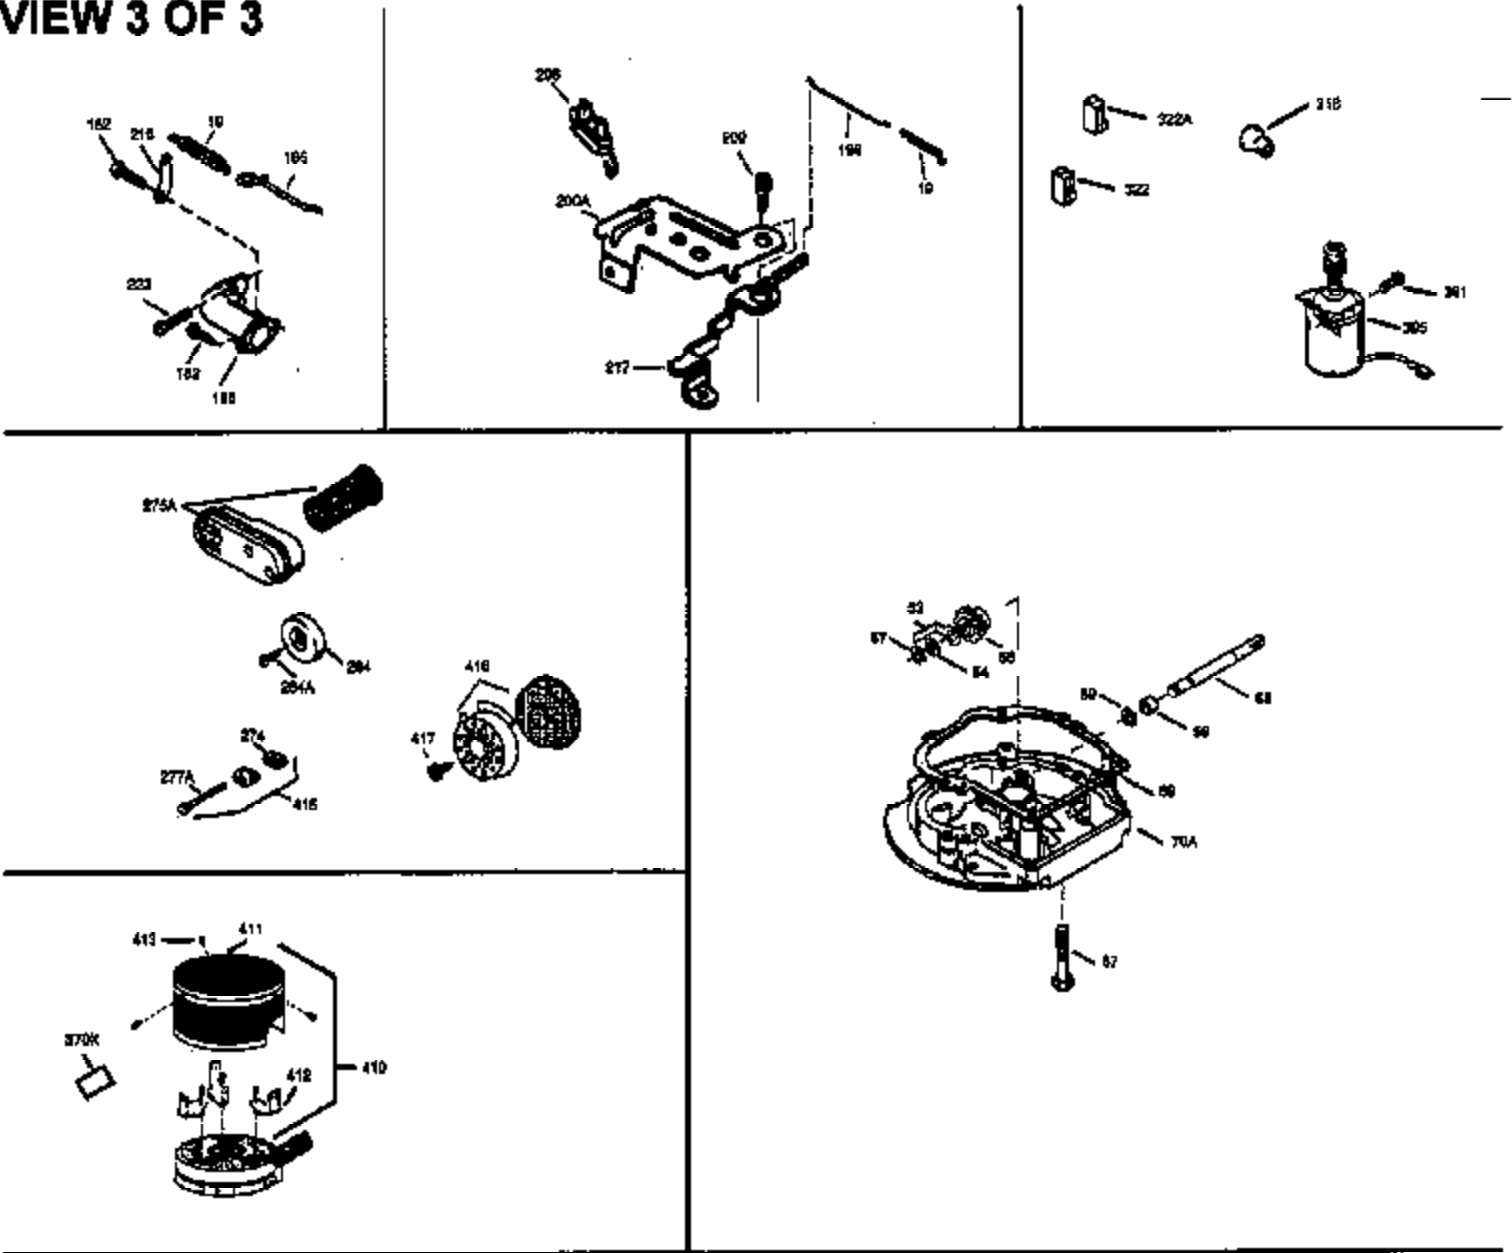

ILLUSTRATION SHOWS TYPICAL PARTS ONLY. ORDER BY PART NUMBER. PARTS NOT LISTED ARE SUPPLIED BY OEM.

VIEW 3 OF 3

Ref #	Part Number	Qty	Description
19	33890	1	Extension Spring
69	35261	1	* Mounting Flange Gasket
182	6201	2	Screw, 1/4-28 x 7/8"
185	33004A	1	Intake Pipe (Incl. 224)
186	33151	1	Governor Link
206	610973	1	Terminal
209	650804	1	Screw, 10-24 x 9/16"
217	34310	1	Control Lever
223	650451	2	Screw, 1/4-20 x 1"
238	650762	2	Screw, 10-32 x 1-29/32"
239	33051	1	Air Cleaner Gasket
240	33895	1	Air Cleaner Body
245	33896	1	Air Cleaner Filter
250	33897	1	Air Cleaner Cover
284	32431	1	Muffler Deflector
284A	650760	1	Screw, 8-32 x 3/8"
322	610885	1	Connector Body