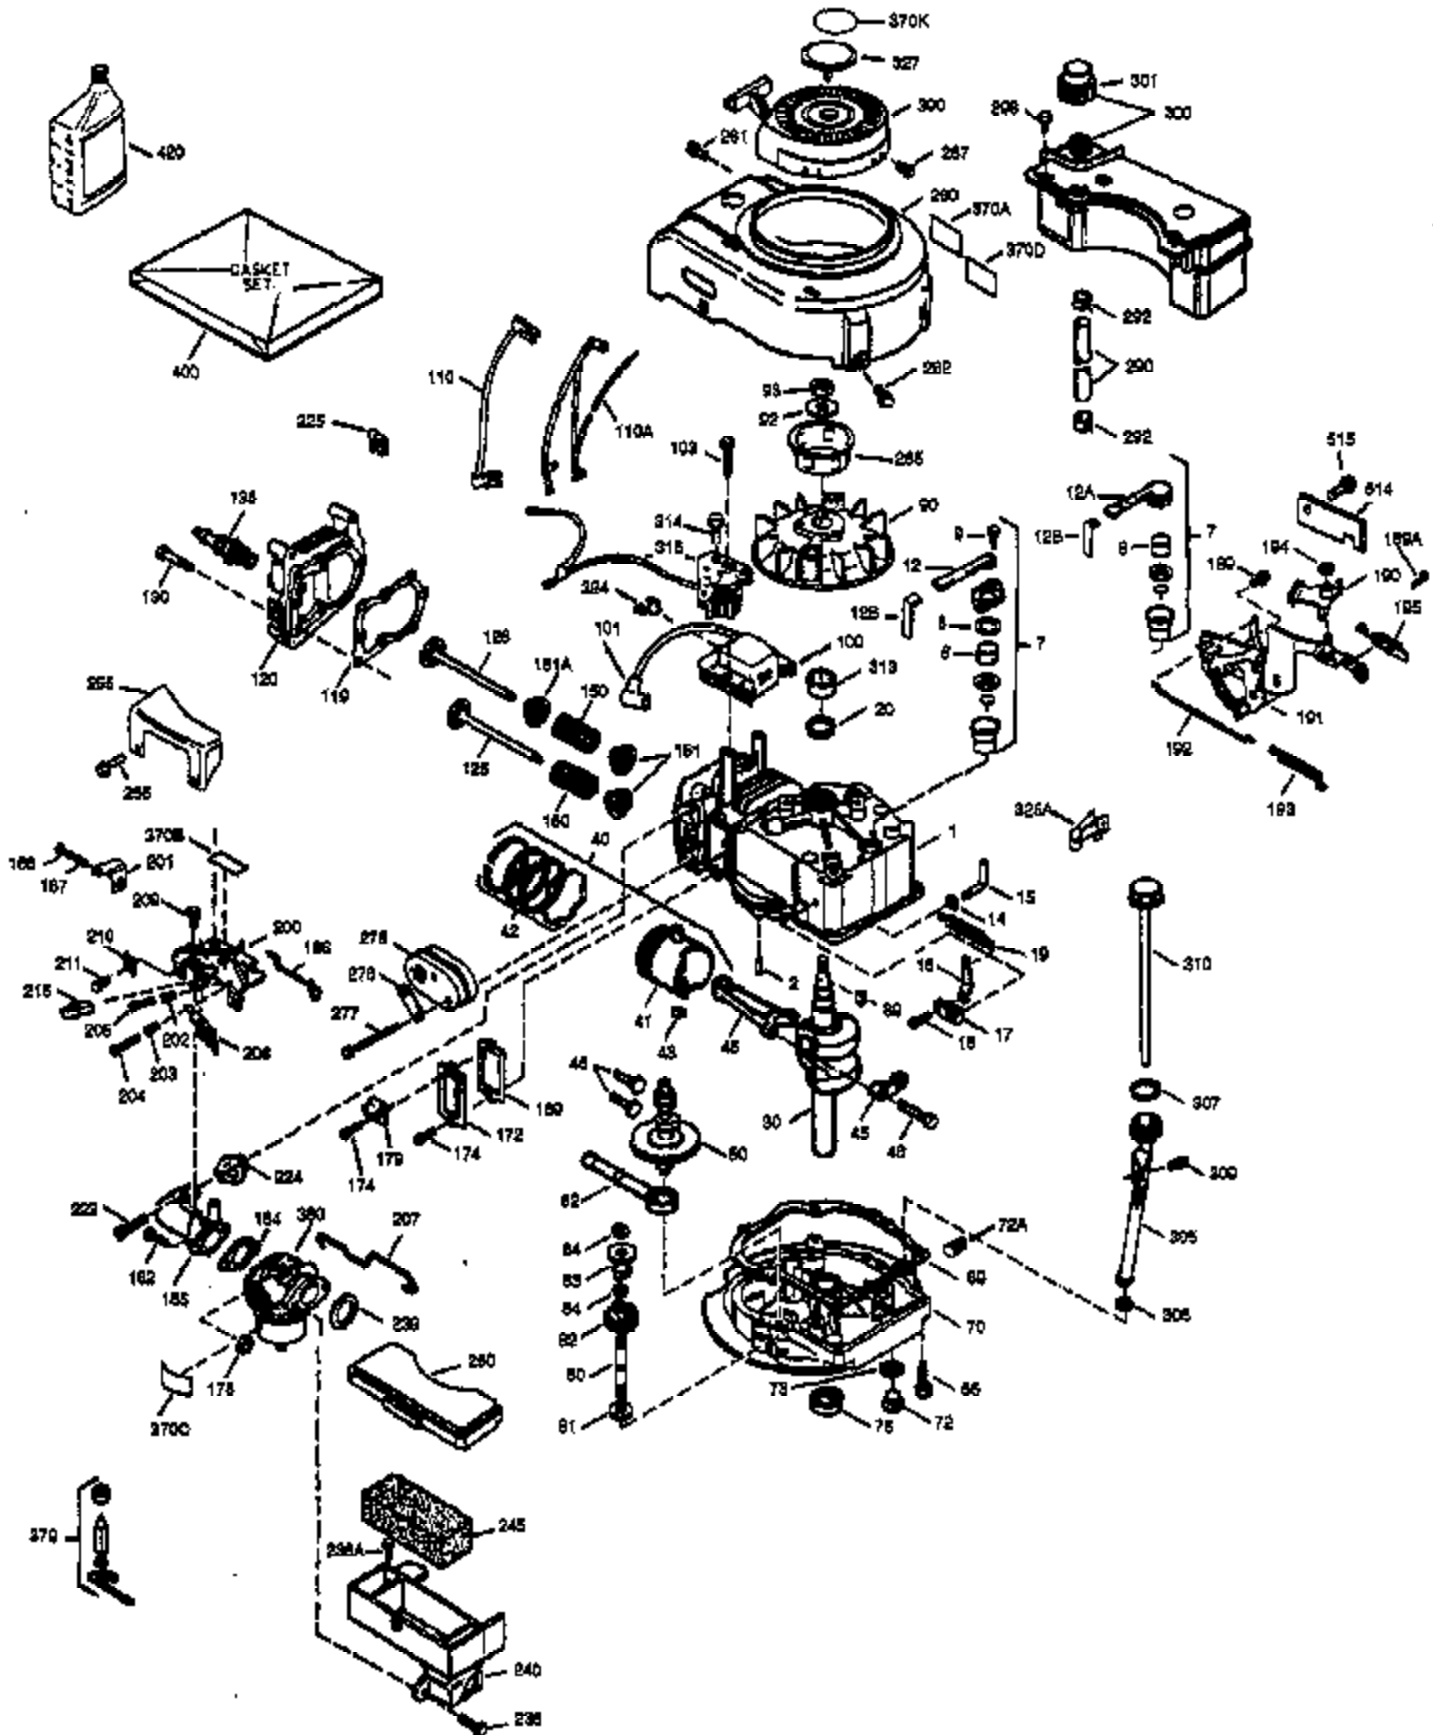

ILLUSTRATION SHOWS TYPICAL PARTS ONLY. ORDER BY PART NUMBER. PARTS NOT LISTED ARE SUPPLIED BY OEM.

VIEW 1 OF 3

Engine Parts List #1

Ref #	Part Number	Qty	Description
1	35010	1	Cylinder (Incl. 2 & 20)
2	26727	2	Dowel Pin
6	33734	1	Breather Element
7	34214A	1	Breather Ass'y. (Incl. 6, 8, 9 & 12)
8	33735	1	* Breather Gasket
9	30200	2	Screw, 10-24 x 9/16"
12	33886	1	Breather Tube
14	28277	1	Washer
15	30589	1	Governor Rod (Incl. 14)
16	32651	1	Governor Lever
17	31335	1	Governor Lever Clamp
18	650548	1	Screw, 8-32 x 5/16"
19	33890	1	Extension Spring
20	32600	1	Oil Seal
30	34821	1	Crankshaft
40	35544A	1	Piston, Pin & Ring Set (Std.)
40	35545A	1	Piston, Pin & Ring Set (.010" OS)
40	35546	1	Piston, Pin & Ring Set (.020" OS)
41	35541	1	Piston & Pin Ass'y. (Std.) (Incl. 43)
41	35542	1	Piston & Pin Ass'y. (.010" OS) (Incl. 43)
41	35543	1	Piston & Pin Ass'y. (.020" OS) (Incl. 43)
42	35547A	1	Ring Set (Std.)
42	35548A	1	Ring Set (.010" OS)
42	35549	1	Ring Set (.020" OS)
43	20381	2	Piston Pin Retaining Ring
45	30963B	1	Connecting Rod Ass'y (Incl. 46)
46	32610A	2	Connecting Rod Bolt
48	27241	2	Valve Lifter
50	33553	1	Camshaft (MCR)
52	29914	1	Oil Pump Ass'y.
69	35261	1	* Mounting Flange Gasket
70	35651B	1	Mounting Flange (Incl. 72, 75 & 80)
72A	9556	1	Oil Drain Plug
72	36083	1	Oil Drain Plug
75	26208	1	Oil Seal
80	30574	1	Governor Shaft
81	30590A	1	Washer
82	30591	1	Governor Gear Ass'y. (Incl. 81)
83	30588A	1	Governor Spool
84	29193	2	Retaining Ring
86	650488	6	Screw, 1/4-20 x 1-1/4"
89	611004	1	Flywheel Key
90	611050	1	Flywheel
92	650815	1	Belleville Washer
93	650816	1	Flywheel Nut
100	34443A	1	Solid State Ignition
101	610118	1	Spark Plug Cover
103	650814	2	Screw, Torx T-15, 10-24 x 1"
110	36230	1	Ground Wire
119	33015A	1	* Cylinder Head Gasket
120	34342	1	Cylinder Head
125	29313C	1	Exhaust Valve (Std.) (Incl. 151)
125	29315C	1	Exhaust Valve (1/32" OS) (Incl. 151)
126	29314B	1	Intake Valve (Std.) (Incl. 151)
126	29315C	1	Intake Valve (1/32" OS) (Incl. 151)
130	6021A	8	Screw, 5/16-18 x 1-1/2"
135	35395	1	Resistor Spark Plug (RJ19LM)
150	31672	2	Valve Spring