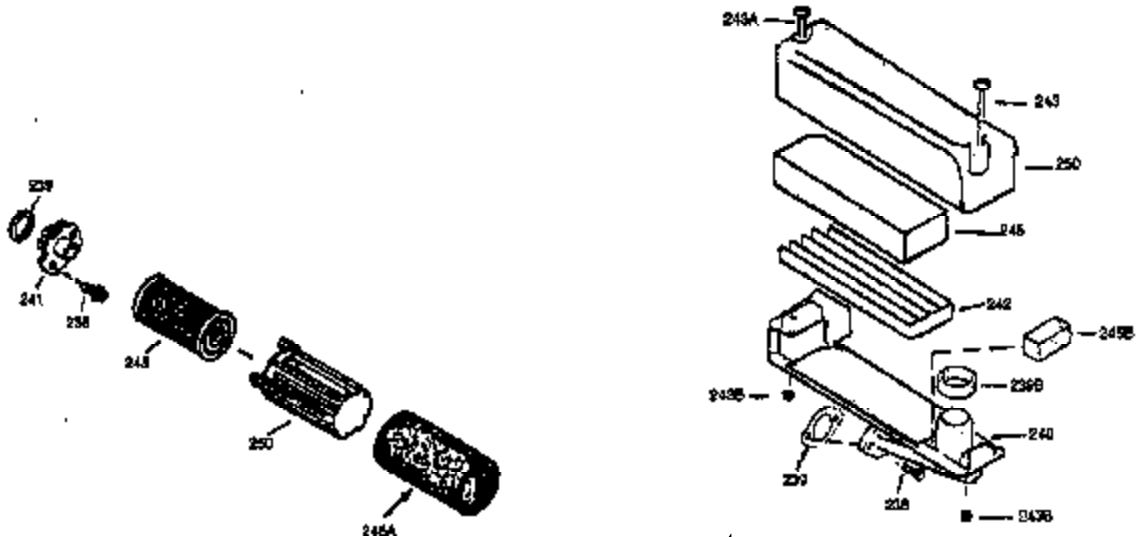

ILLUSTRATION SHOWS TYPICAL PARTS ONLY. ORDER BY PART NUMBER. PARTS NOT LISTED ARE SUPPLIED BY OEM.

VIEW 3 OF 3

Ref #	Part Number	Qty	Description
19	31361	1	Extension Spring
69	35261	1	* Mounting Flange Gasket
182	6201	2	Screw, 1/4-28 x 7/8"
185	31384A	1	Intake Pipe (Incl. 224)
186	34337	1	Governor Link
206	610973	1	Terminal
209	30200	2	Screw, 10-24 x 9/16"
223	650451	2	Screw, 1/4-20 x 1"
238	650932	2	Screw, 10-32 x 49/64"
239	34338	1	* Air Cleaner Gasket
241	35797	1	Air Cleaner Collar
245	35066	1	Air Cleaner Filter
250	35065	1	Air Cleaner Cover