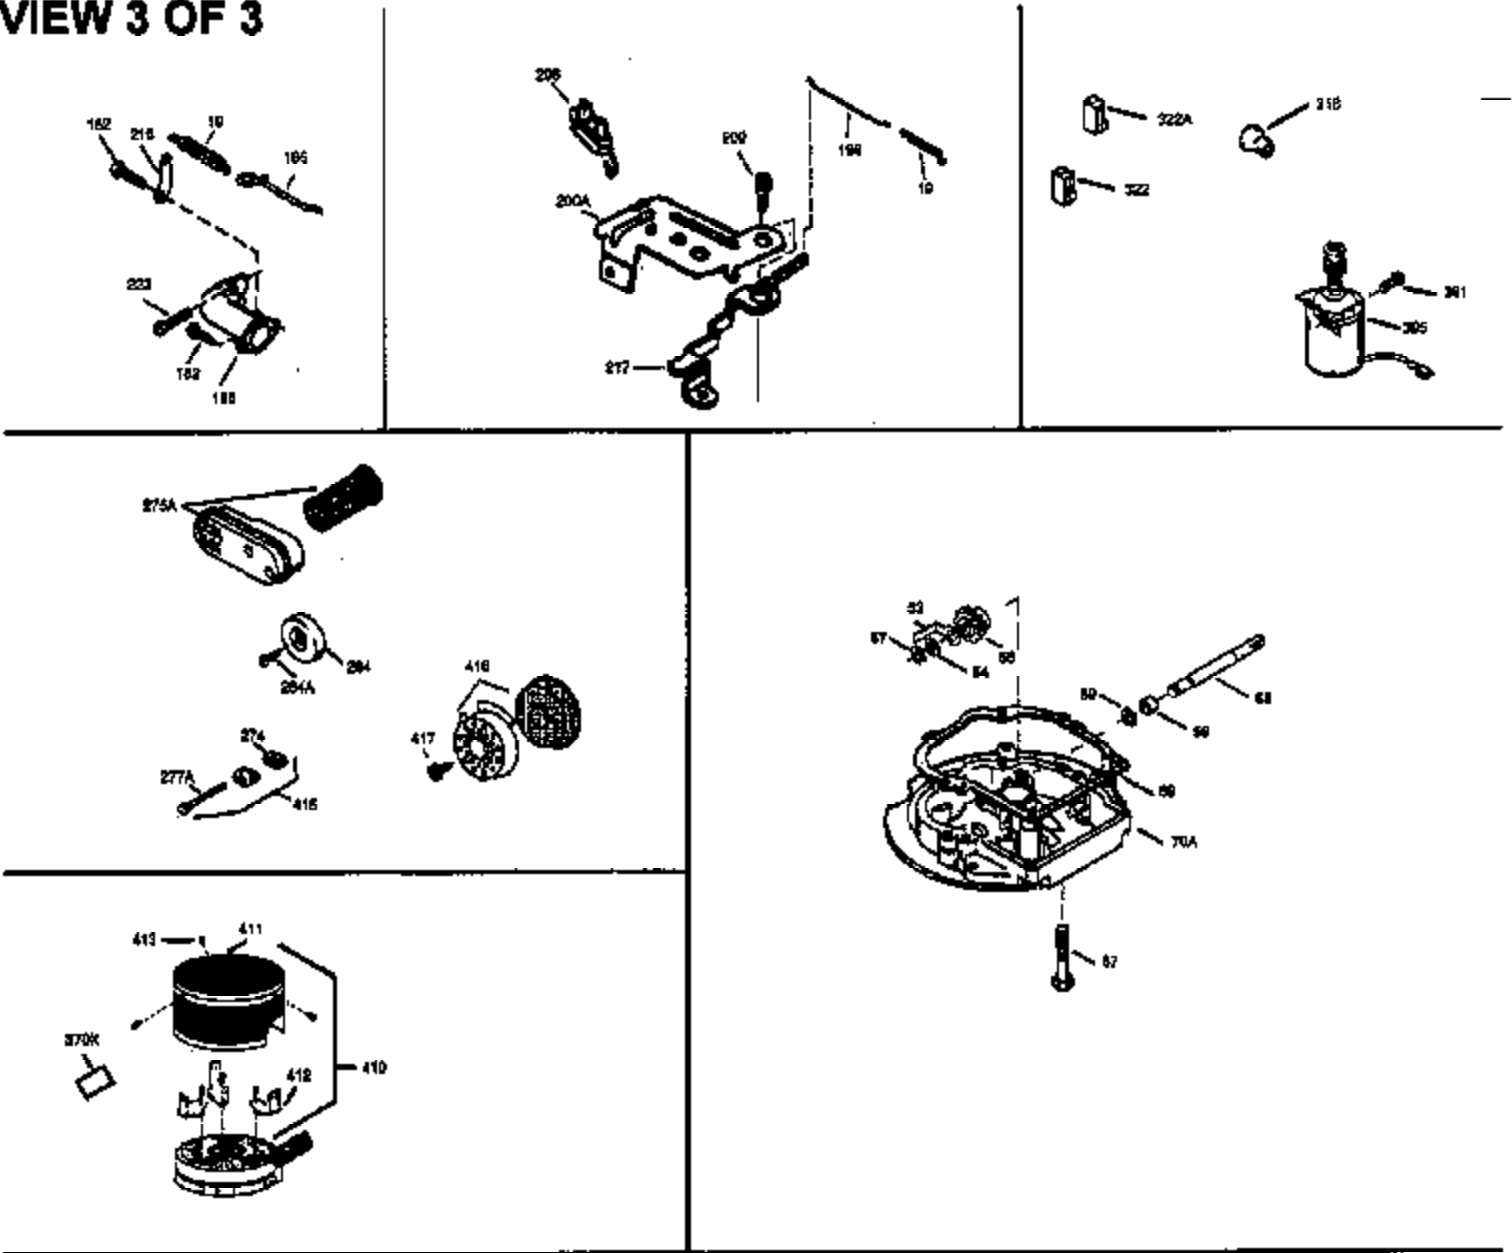

ILLUSTRATION SHOWS TYPICAL PARTS ONLY. ORDER BY PART NUMBER. PARTS NOT LISTED ARE SUPPLIED BY OEM.

VIEW 3 OF 3

Ref #	Part Number	Qty	Description
19	31361	1	Extension Spring
69	35261	1	* Mounting Flange Gasket
182	6201	2	Screw, 1/4-28 x 7/8"
185	31384A	1	Intake Pipe (Incl. 224)
186	34337	1	Governor Link
206	610973	1	Terminal
209	30200	2	Screw, 10-24 x 9/16"
223	650451	2	Screw, 1/4-20 x 1"
238	650932	2	Screw, 10-32 x 49/64"
239	34338	1	* Air Cleaner Gasket
241	35797	1	Air Cleaner Collar
245	35066	1	Air Cleaner Filter
250	35065	1	Air Cleaner Cover