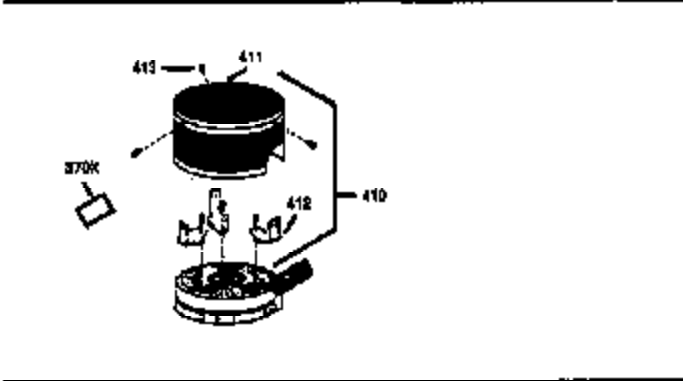

ILLUSTRATION SHOWS TYPICAL PARTS ONLY. ORDER BY PART NUMBER. PARTS NOT LISTED ARE SUPPLIED BY OEM.

VIEW 3 OF 3

Ref #	Part Number	Qty	Description
19	31361	1	Extension Spring
69	35261	1	* Mounting Flange Gasket
182	6201	2	Screw, 1/4-28 x 7/8"
185	31384A	1	Intake Pipe (Incl. 224)
186	34337	1	Governor Link
206	610973	1	Terminal
209	30200	2	Screw, 10-24 x 9/16"
223	650451	2	Screw, 1/4-20 x 1"
238	650932	2	Screw, 10-32 x 49/64"
239	34338	1	* Air Cleaner Gasket
241	35797	1	Air Cleaner Collar
245	35066	1	Air Cleaner Filter
250	35065	1	Air Cleaner Cover