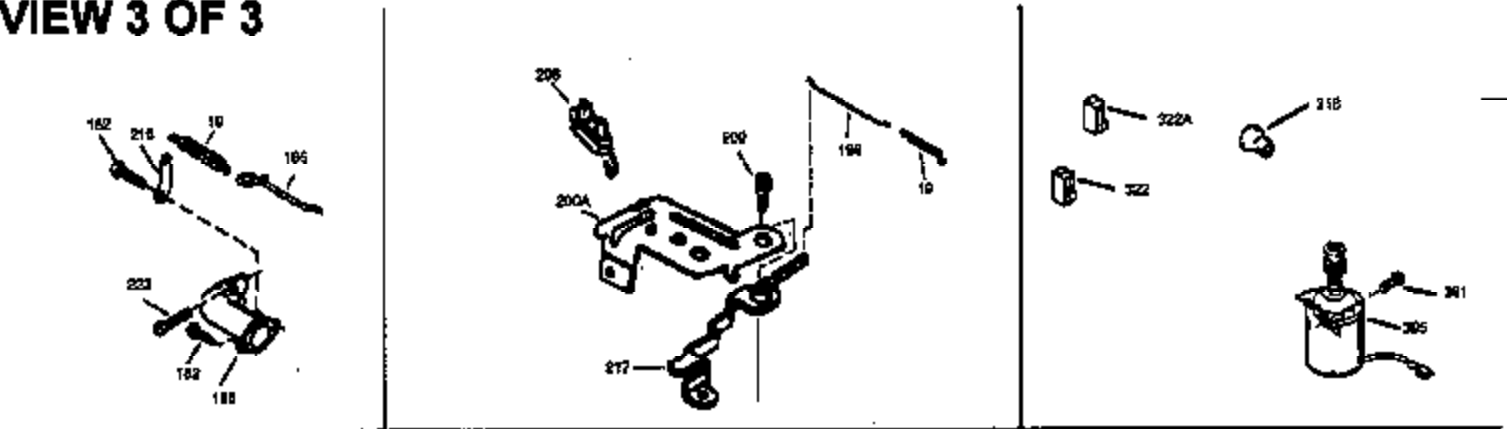

ILLUSTRATION SHOWS TYPICAL PARTS ONLY. ORDER BY PART NUMBER. PARTS NOT LISTED ARE SUPPLIED BY OEM.

VIEW 3 OF 3

Ref #	Part Number	Qty	Description
19	31361	1	Extension Spring
69	35261	1	* Mounting Flange Gasket
182	6201	2	Screw, 1/4-28 x 7/8"
185	31384A	1	Intake Pipe (Incl. 224)
186	34337	1	Governor Link
206	610973	1	Terminal
209	30200	2	Screw, 10-24 x 9/16"
223	650451	2	Screw, 1/4-20 x 1"
238	650932	2	Screw, 10-32 x 49/64"
239	34338	1	* Air Cleaner Gasket
241	35797	1	Air Cleaner Collar
245	35066	1	Air Cleaner Filter
250	35065	1	Air Cleaner Cover