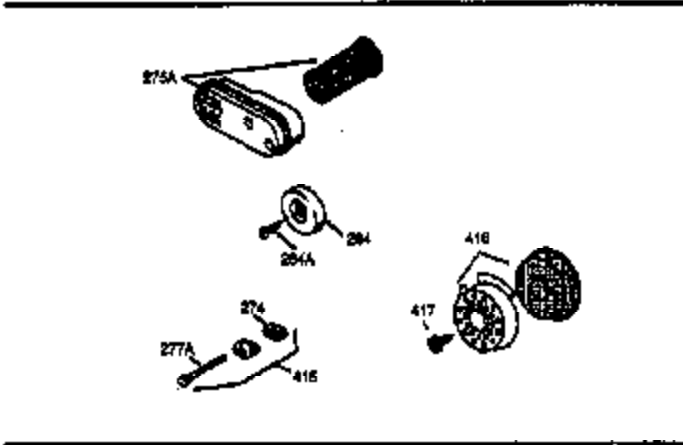

ILLUSTRATION SHOWS TYPICAL PARTS ONLY. ORDER BY PART NUMBER. PARTS NOT LISTED ARE SUPPLIED BY OEM.

VIEW 3 OF 3

Ref #	Part Number	Qty	Description
19	31361	1	Extension Spring
69	35261	1	* Mounting Flange Gasket
182	6201	2	Screw, 1/4-28 x 7/8"
185	31384A	1	Intake Pipe (Incl. 224)
186	34337	1	Governor Link
206	610973	1	Terminal
209	30200	2	Screw, 10-24 x 9/16"
223	650451	2	Screw, 1/4-20 x 1"
238	650932	2	Screw, 10-32 x 49/64"
239	34338	1	* Air Cleaner Gasket
241	35797	1	Air Cleaner Collar
245	35066	1	Air Cleaner Filter
250	35065	1	Air Cleaner Cover