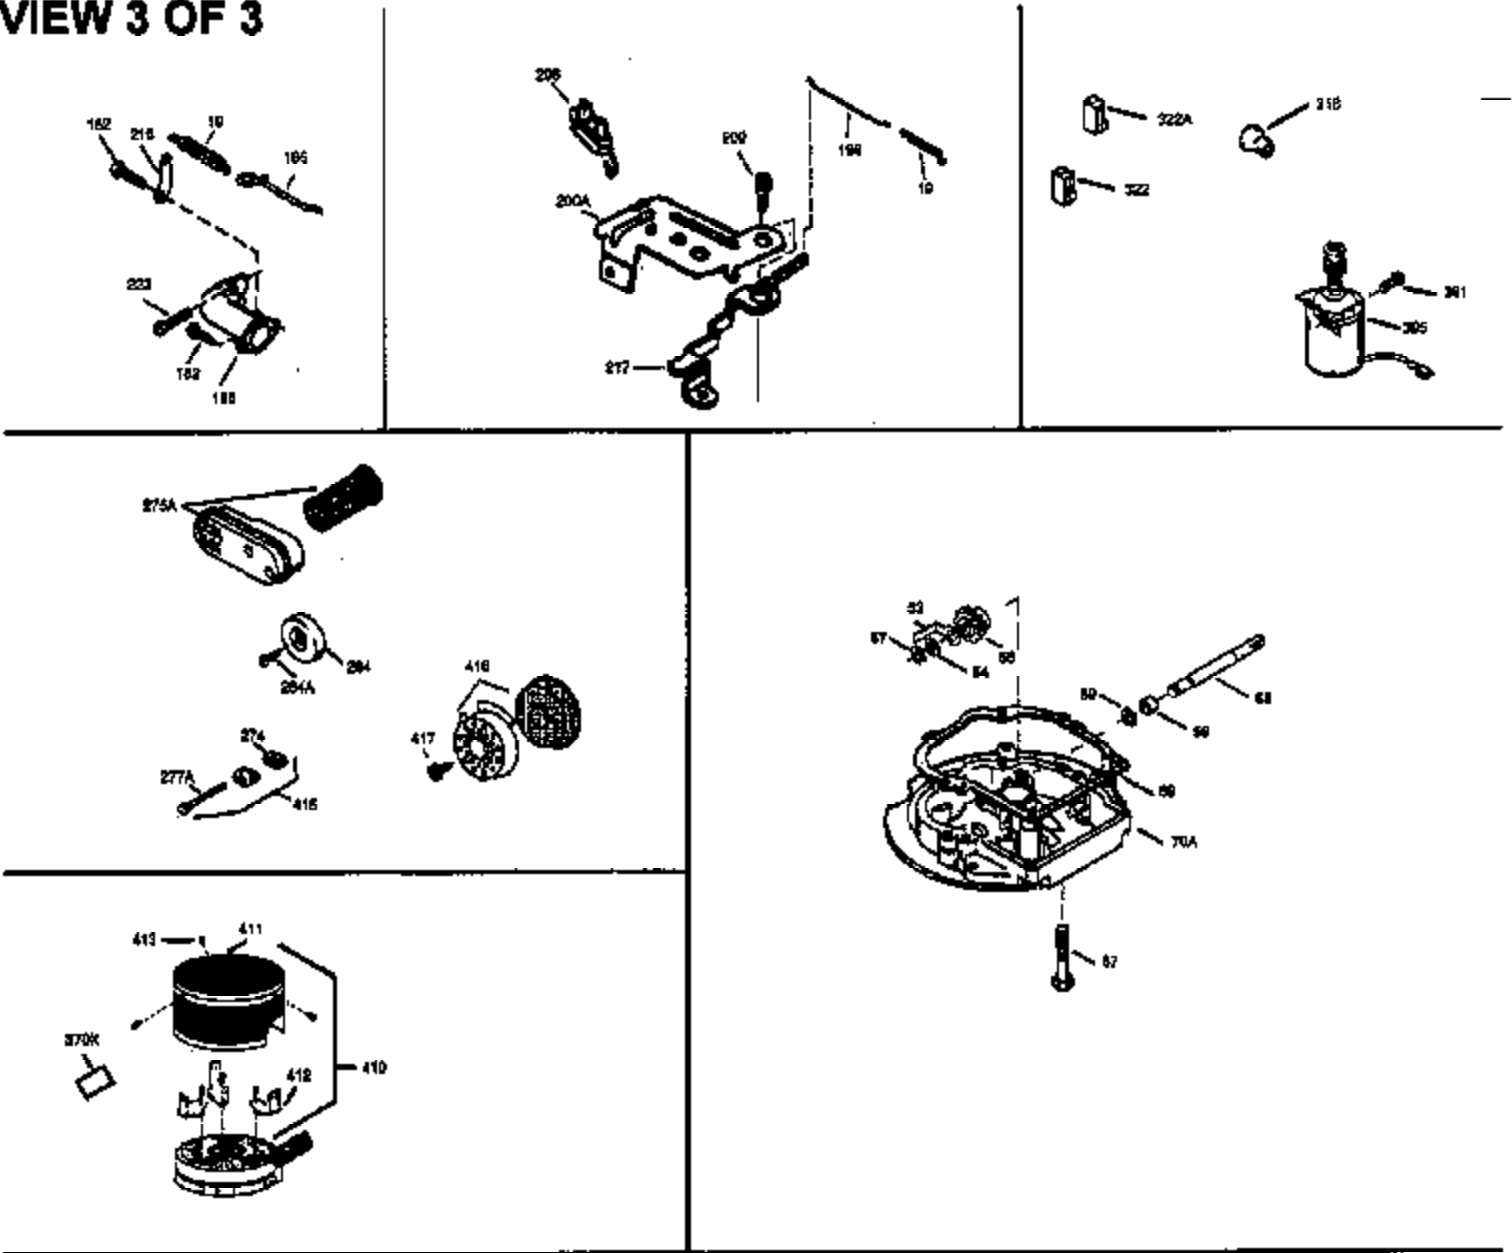

ILLUSTRATION SHOWS TYPICAL PARTS ONLY. ORDER BY PART NUMBER. PARTS NOT LISTED ARE SUPPLIED BY OEM.

VIEW 2 OF 3

Ref #	Part Number	Qty	Description
238	650932	1	Screw, 10-32 x 49/64"
239	34338	1	* Air Cleaner gasket
245	35066	1	Air Cleaner Filter
250	35065	1	Air Cleaner Cover
370	35169	1	Control Decal

ILLUSTRATION SHOWS TYPICAL PARTS ONLY. ORDER BY PART NUMBER. PARTS NOT LISTED ARE SUPPLIED BY OEM.

VIEW 3 OF 3

Ref #	Part Number	Qty	Description
19	31361	1	Extension Spring
53	31745	1	Tang Washer
54	31787	1	Washer
55	31748	1	P.T.O. Shaft
56	31746	1	L.H. Worm Gear
57	31749	1	Retainer Ring
58	31744	1	Oil Seal
59	31747	1	Washer
69	35261	1	* Mounting Flange Gasket
87	650492	1	Screw, 1/4-20 x 2-1/2"
182	6201	2	Screw, 1/4-28 x 7/8"
185	31384A	1	Intake Pipe (Incl. 224)
186	34337	1	Governor Link
206	610973	1	Terminal
209	30200	2	Screw, 10-24 x 9/16"
223	650451	2	Screw, 1/4-20 x 1"
238	650932	1	Screw, 10-32 x 49/64"
239	34338	1	* Air Cleaner gasket
241	35797	1	Air Cleaner Collar
245	35066	1	Air Cleaner Filter
250	35065	1	Air Cleaner Cover