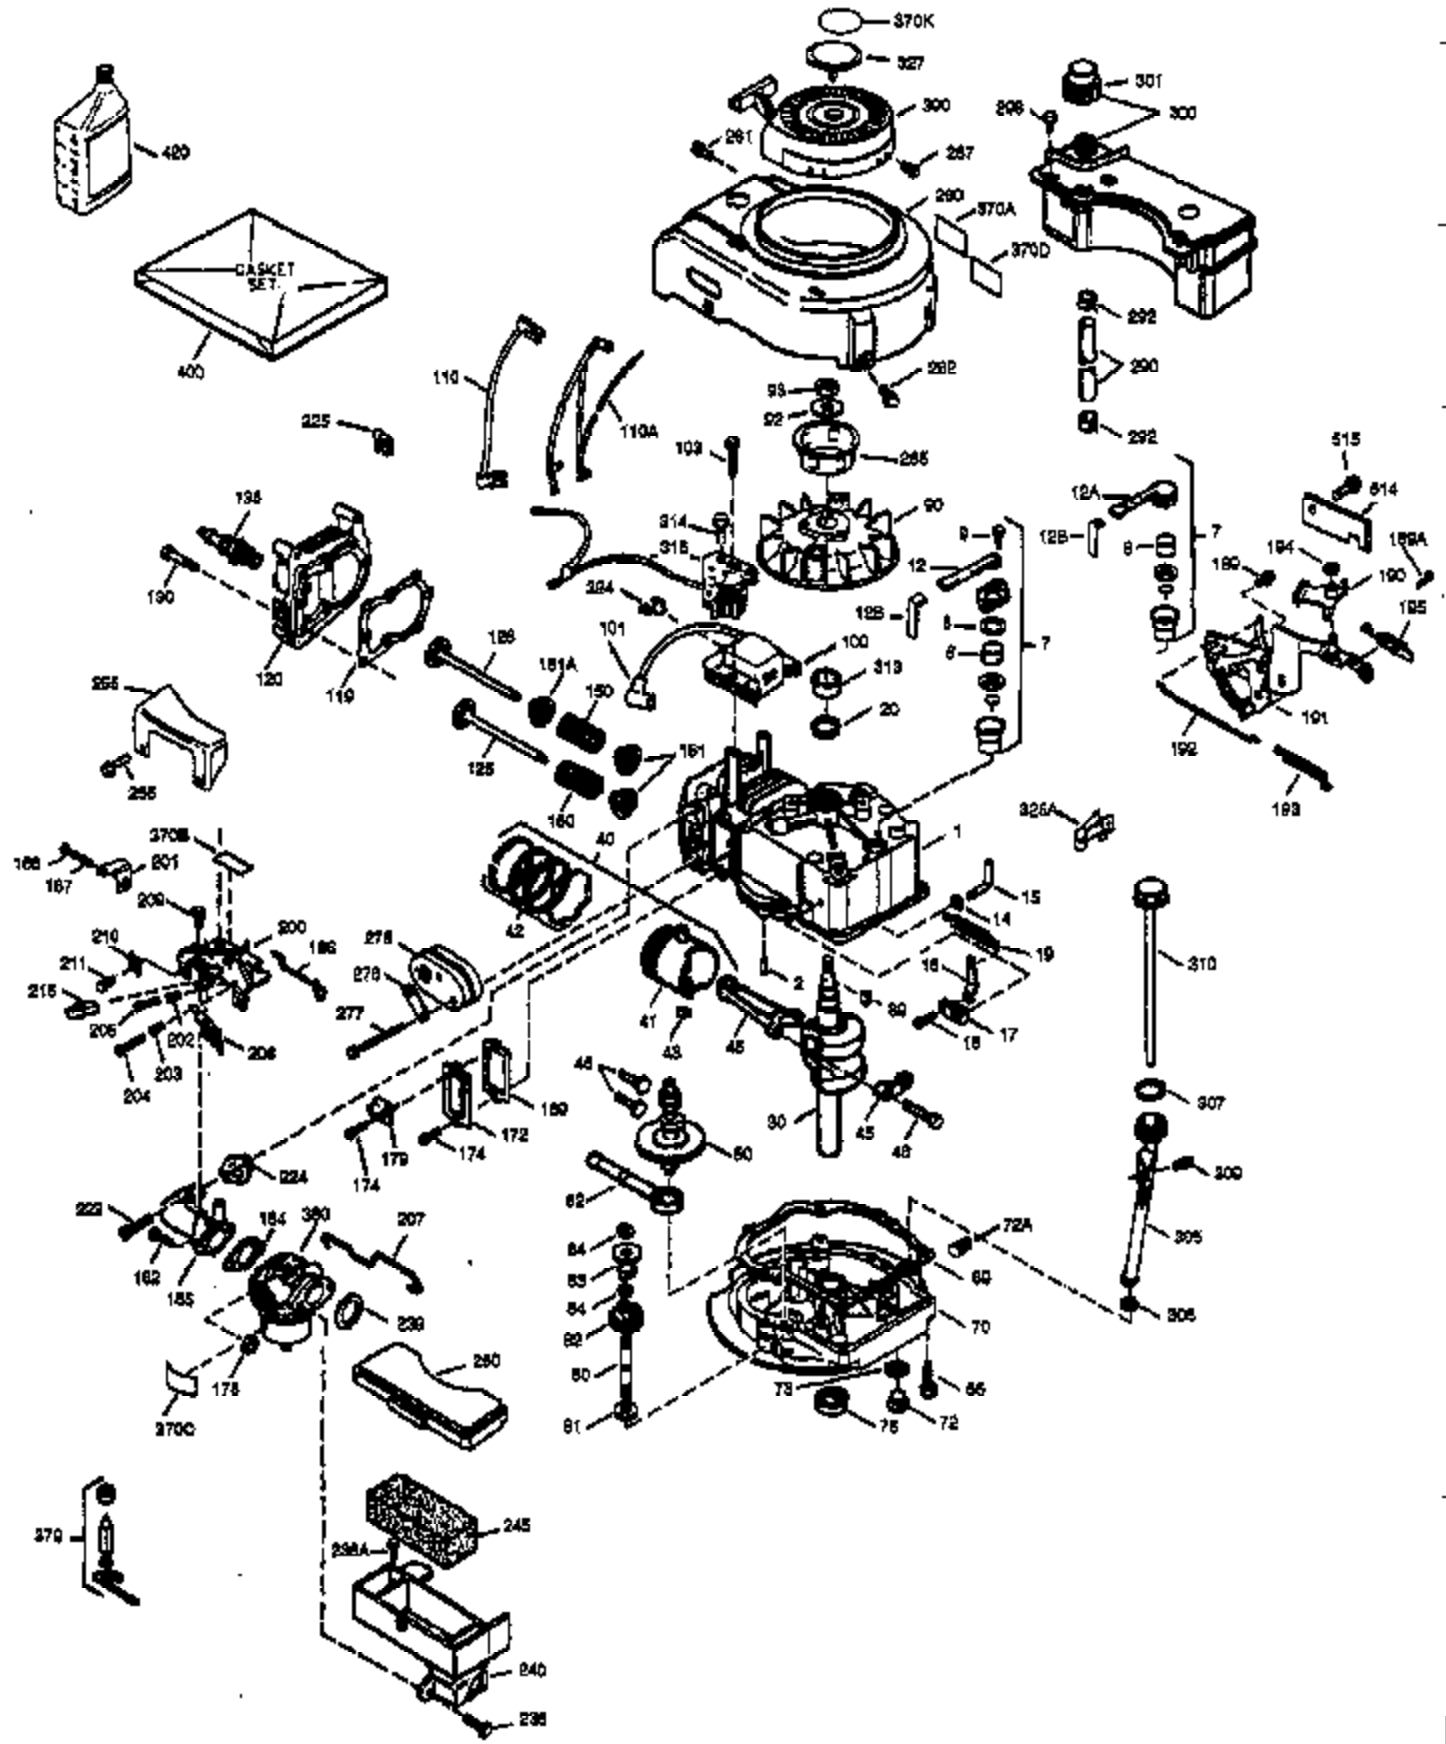

ILLUSTRATION SHOWS TYPICAL PARTS ONLY. ORDER BY PART NUMBER. PARTS NOT LISTED ARE SUPPLIED BY OEM.

VIEW 1 OF 3

Engine Parts List #1

Ref #	Part Number	Qty	Description
1	35010	1	Cylinder (Incl. 2 & 20)
2	26727	2	Dowel Pin
6	33734	1	Breather Element
7	34214A	1	Breather Ass'y. (Incl. 6, 8, 9 & 12)
8	33735	1	* Breather Gasket
9	30200	2	Screw, 10-24 x 9/16"
12	33886	1	Breather Tube
12B	34695	1	Breather Tube Elbow
14	28277	1	Washer
15	31513	1	Governor Rod (Incl. 14)
16	31383A	1	Governor Lever
17	31335	1	Governor Lever Clamp
18	650548	1	Screw, 8-32 x 5/16"
19	31361	1	Extension Spring
20	32600	1	Oil Seal
30	35257	1	Crankshaft
40	35544A	1	Piston, Pin & Ring Set (Std.)
40	35545A	1	Piston, Pin & Ring Set (.010" OS)
40	35546	1	Piston, Pin & Ring Set (.020" OS)
41	35541	1	Piston & Pin Ass'y. (Std.) (Incl. 43)
41	35542	1	Piston & Pin Ass'y. (.010" OS) (Incl. 43)
41	35543	1	Piston & Pin Ass'y. (.020" OS) (Incl. 43)
42	35547A	1	Ring Set (Std.)
42	35548A	1	Ring Set (.010" OS)
42	35549	1	Ring Set (.020" OS)
43	20381	2	Piston Pin Retaining Ring
45	30963B	1	Connecting Rod Ass'y (Incl. 46)
46	32610A	2	Connecting Rod Bolt
48	27241	2	Valve Lifter
50	35990	1	Camshaft (BCR)
52	29914	1	Oil Pump Ass'y.
69	35261	1	* Mounting Flange Gasket
70	33521E	1	Mounting Flange (Incl. 58 & 72 thru 8 3)
72	36083	1	Oil Drain Plug
75	26208	1	Oil Seal
80	30574A	1	Governor Shaft
81	30590A	1	Washer
82	30591	1	Governor Gear Ass'y. (Incl. 81)
83	30588A	1	Governor Spool
86	650488	5	Screw, 1/4-20 x 1-1/4"
89	611004	1	Flywheel Key
90	611112	1	Flywheel
92	650815	1	Belleville Washer
93	650816	1	Flywheel Nut
100	34443A	1	Solid State Ignition
101	610118	1	Spark Plug Cover
103	650814	2	Screw, Torx T-15, 10-24 x 1"
110	36230	1	Ground Wire
119	33015A	1	* Cylinder Head Gasket
120	34342	1	Cylinder Head
125	29313C	1	Exhaust Valve (Std.) (Incl. 151)
125	29315C	1	Exhaust Valve (1/32" OS) (Incl. 151)
126	29314B	1	Intake Valve (Std.) (Incl. 151)
126	29315C	1	Intake Valve (1/32" OS) (Incl. 151)
130	6021A	8	Screw, 5/16-18 x 1-1/2"
135	35395	1	Resistor Spark Plug (RJ19LM)
150	35991	2	Valve Spring
151	31673	2	Valve Spring Cap