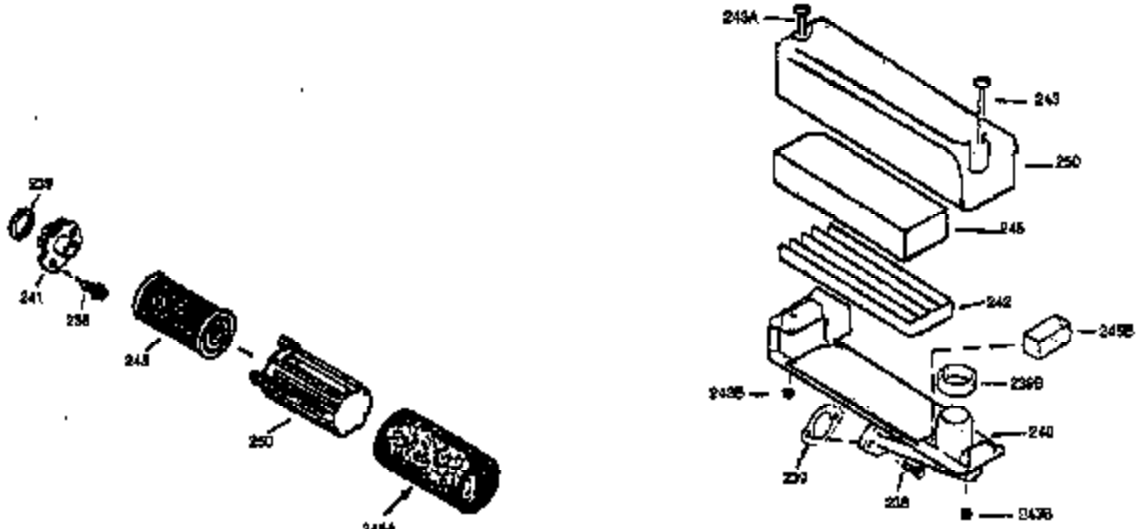

ILLUSTRATION SHOWS TYPICAL PARTS ONLY. ORDER BY PART NUMBER. PARTS NOT LISTED ARE SUPPLIED BY OEM.

VIEW 3 OF 3

Ref #	Part Number	Qty	Description
19	31361	1	Extension Spring
53	31745	1	Washer
54	31787	1	Washer
55	31748	1	P.T.O. Shaft
56	31746	1	L.H. Worm Gear
57	31749	1	Retaining Ring
58	31744	1	Oil Seal
59	31747	1	Washer
69	35261	1	* Mounting Flange Gasket
87	650492	1	Screw, 1/4-20 x 2-1/4"
182	6201	2	Screw, 1/4-28 x 7/8"
185	31384A	1	Intake Pipe (Incl. 224)
186	34337	1	Governor Link
206	610973	1	Terminal
209	30200	2	Screw, 10-24 x 9/16"
223	650451	2	Screw, 1/4-20 x 1"
238	650932	2	Screw, 10-32 x 49/64"
239	34338	1	* Air Cleaner Gasket
241	35797	1	Air Cleaner Collar
245	35066	1	Air Cleaner Filter
250	35065	1	Air Cleaner Cover