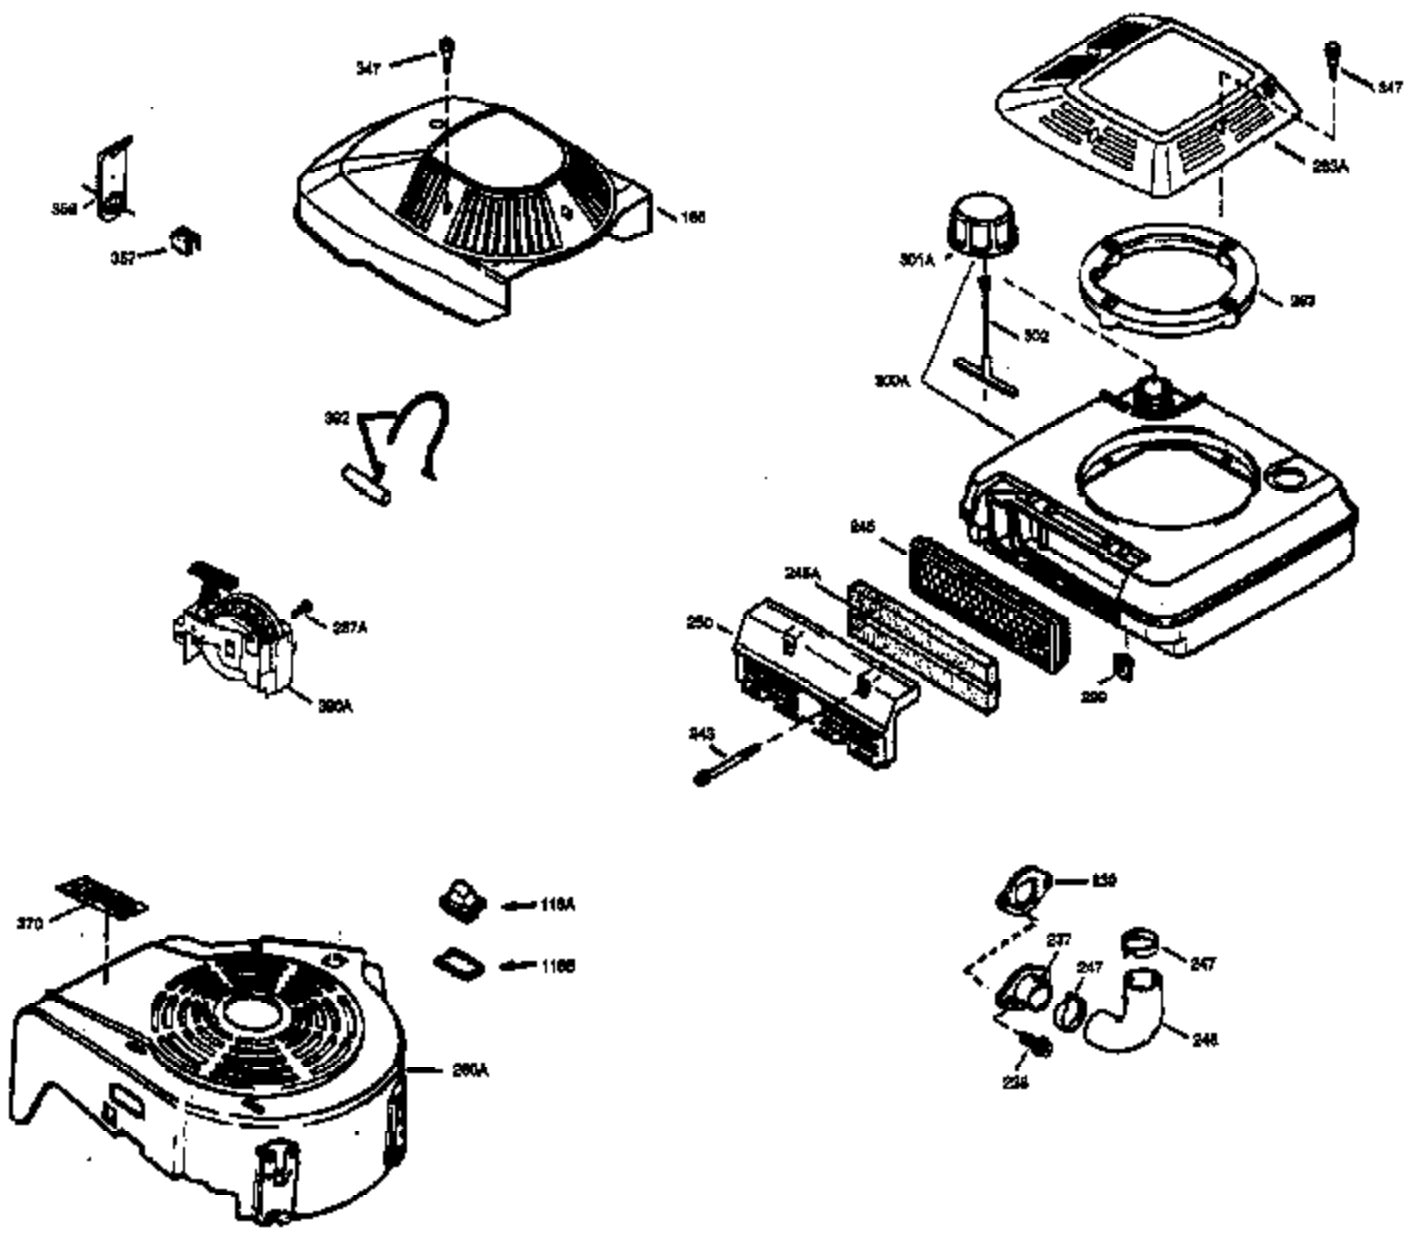

ILLUSTRATION SHOWS TYPICAL PARTS ONLY. ORDER BY PART NUMBER. PARTS NOT LISTED ARE SUPPLIED BY OEM.
VIEW 2 OF 3

Ref #	Part Number	Qty	Description
238	650932	2	Screw, 10-32 x 49/64"
239	34338	1	* Air Cleaner Gasket
245	35066	1	Air Cleaner Filter
250	35065	1	Air Cleaner Cover
370	34442A	1	Instruction Decal