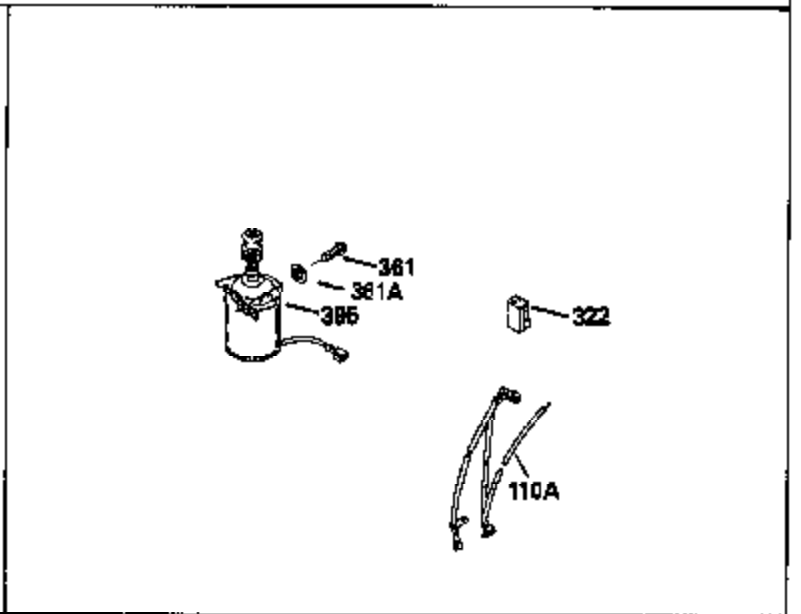

Ref #	Part Number	Qty	Description
12B	34695	1	Breather Tube Elbow
263A	35510	1	Starter Grill
277	650988	2	Screw, 1/4-20 x 2-5/16"
322	611119	1	Connector Body