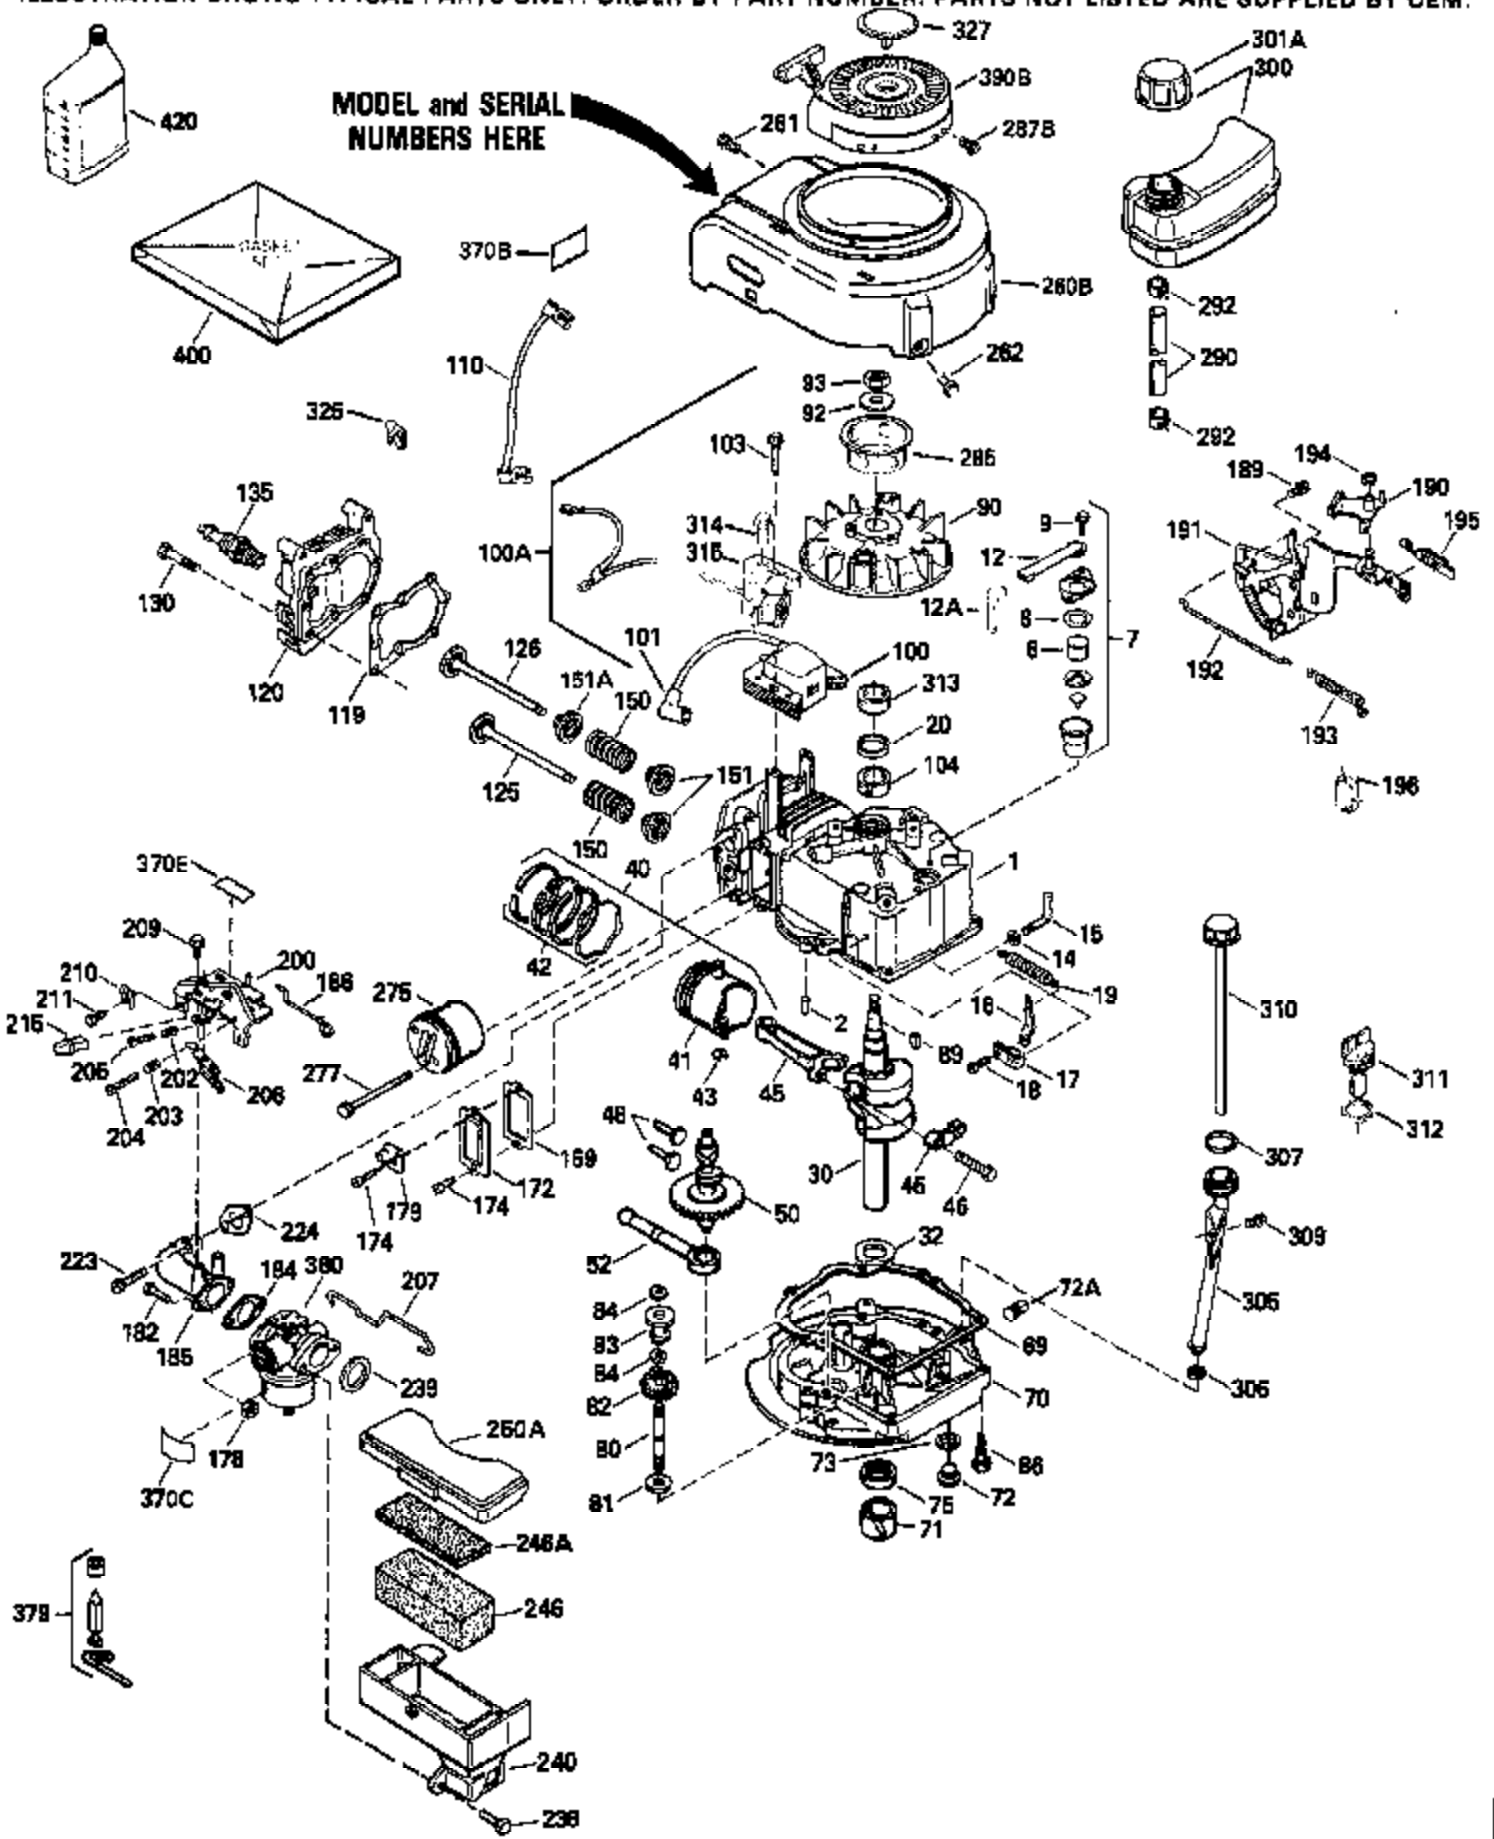

ILLUSTRATION SHOWS TYPICAL PARTS ONLY. ORDER BY PART NUMBER. PARTS NOT LISTED ARE SUPPLIED BY OEM.

MODEL and SERIAL
NUMBERS HERE