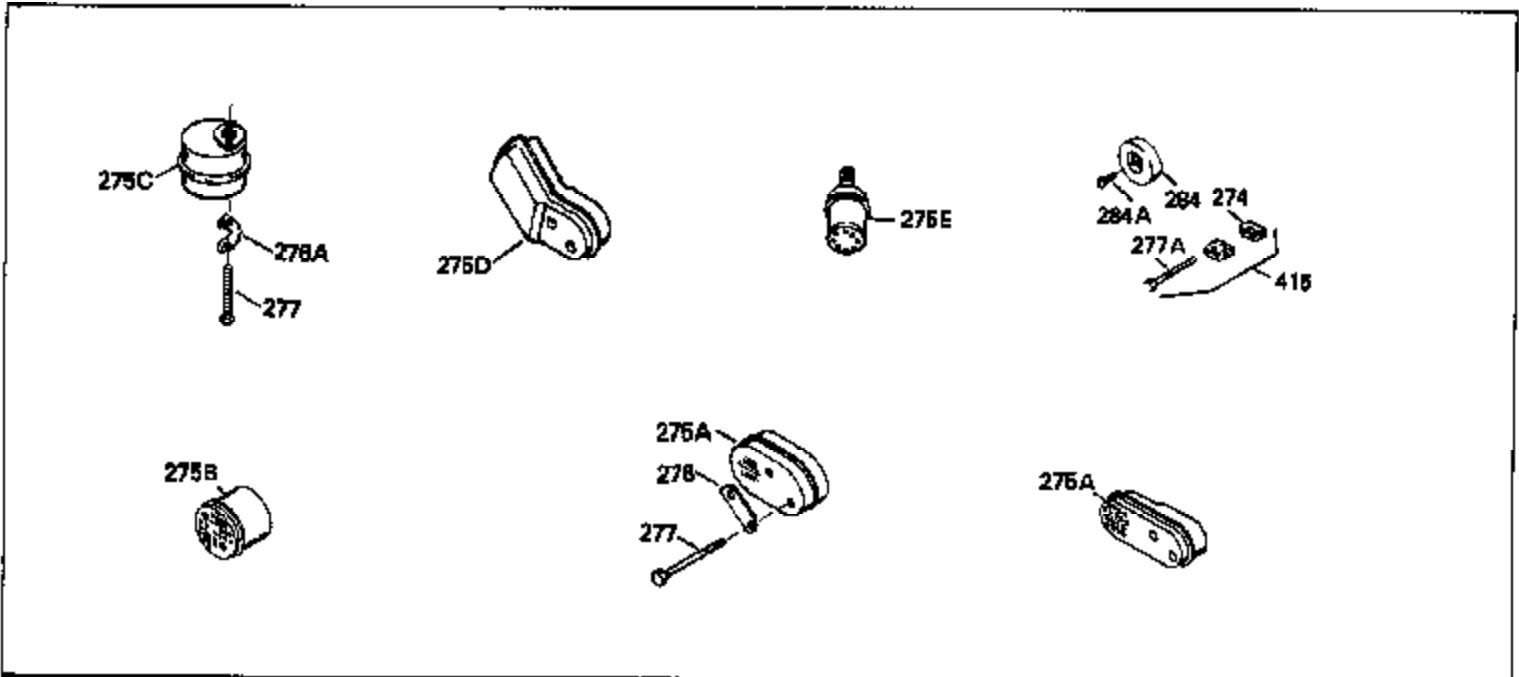

Ref #	Part Number	Qty	Description
12B	34695	1	Breather Tube Elbow
263A	35510	1	Starter Grill
277	650988	2	Screw, 1/4-20 x 2-5/16"
322	611119	1	Connector Body