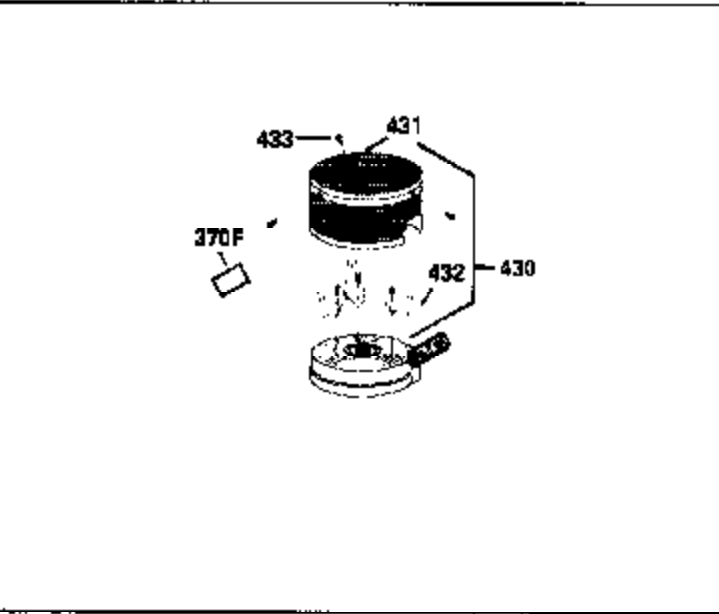

Ref #	Part Number	Qty	Description
12B	34695	1	Breather Tube Elbow
263A	35510	1	Starter Grill
277	650988	2	Screw, 1/4-20 x 2-5/16"
322	611119	1	Connector Body