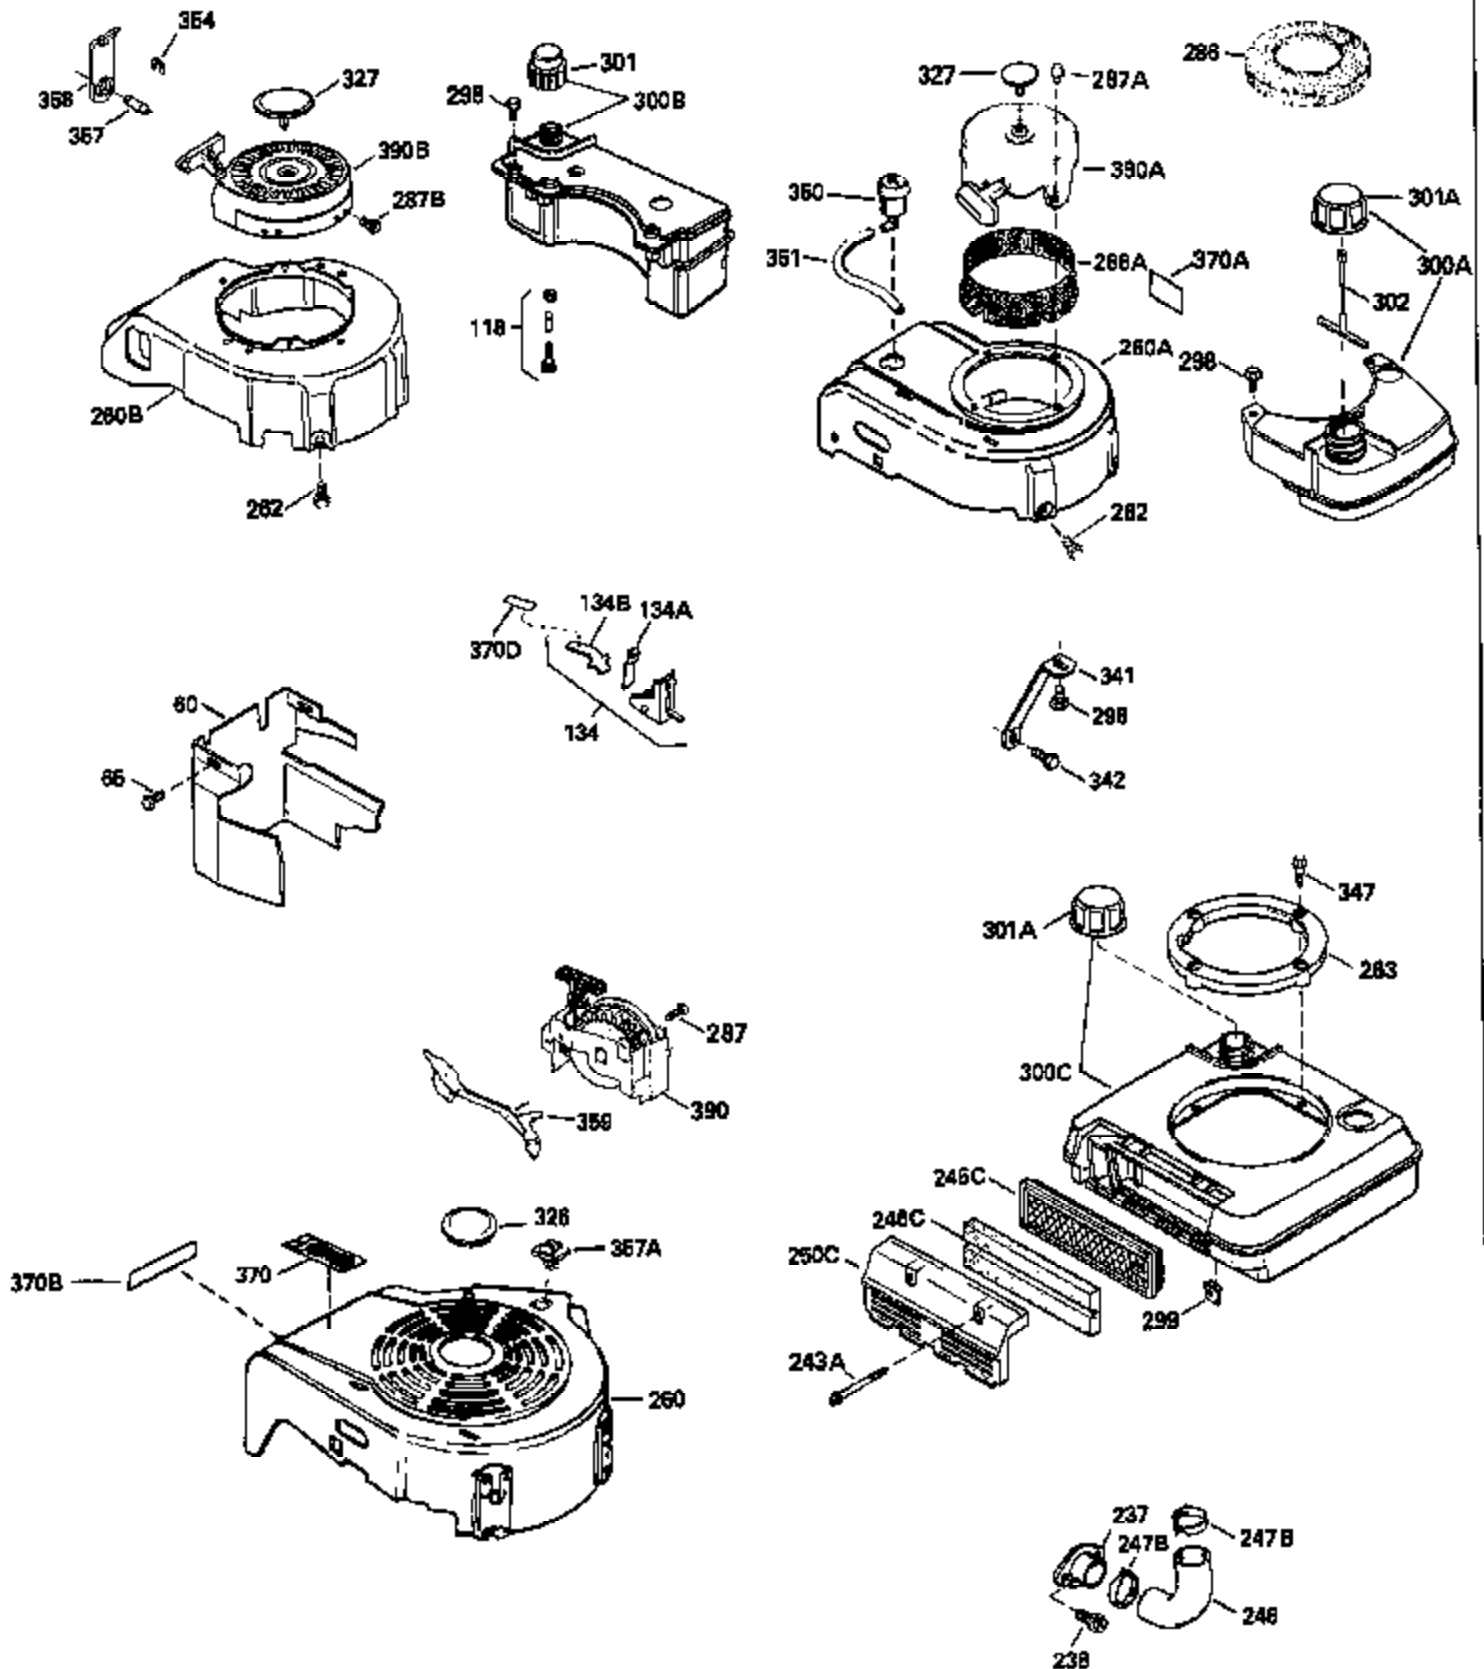

ILLUSTRATION SHOWS TYPICAL PARTS ONLY. ORDER BY PART NUMBER. PARTS NOT LISTED ARE SUPPLIED BY OEM.

Ref #	Part Number	Qty	Description
12B	34695	1	Breather Tube Elbow
248	35504	1	Air Cleaner Tube
260	35497	1	Blower Housing
262	650831	2	Screw, 1/4-20 x 1/2"
263A	35510	1	Starter Grill
287	650926	2	Screw, 8-32 x 21/64"
299	650900	2	"U"-Type Nut Clip
300A	35631	1	Shroud & Tank Ass'y. (Incl.292 & 301)
301	35355	1	Fuel Cap
302	35480	1	Fuel Cap Retainer
347	650898	4	Screw, 10-32 x 27/32"
357	36412	1	Starter Rope Retainer
358	35168	1	Rope Guide
370	36260	1	Primer Decal
370A	36261	1	Lubrication Decal
390	590702	1	Rewind Starter (NOTE: This engine could have been built with 590637 starter. Refer to the design of the air intake louvers for part identification. Individual starter parts do not interchange.)