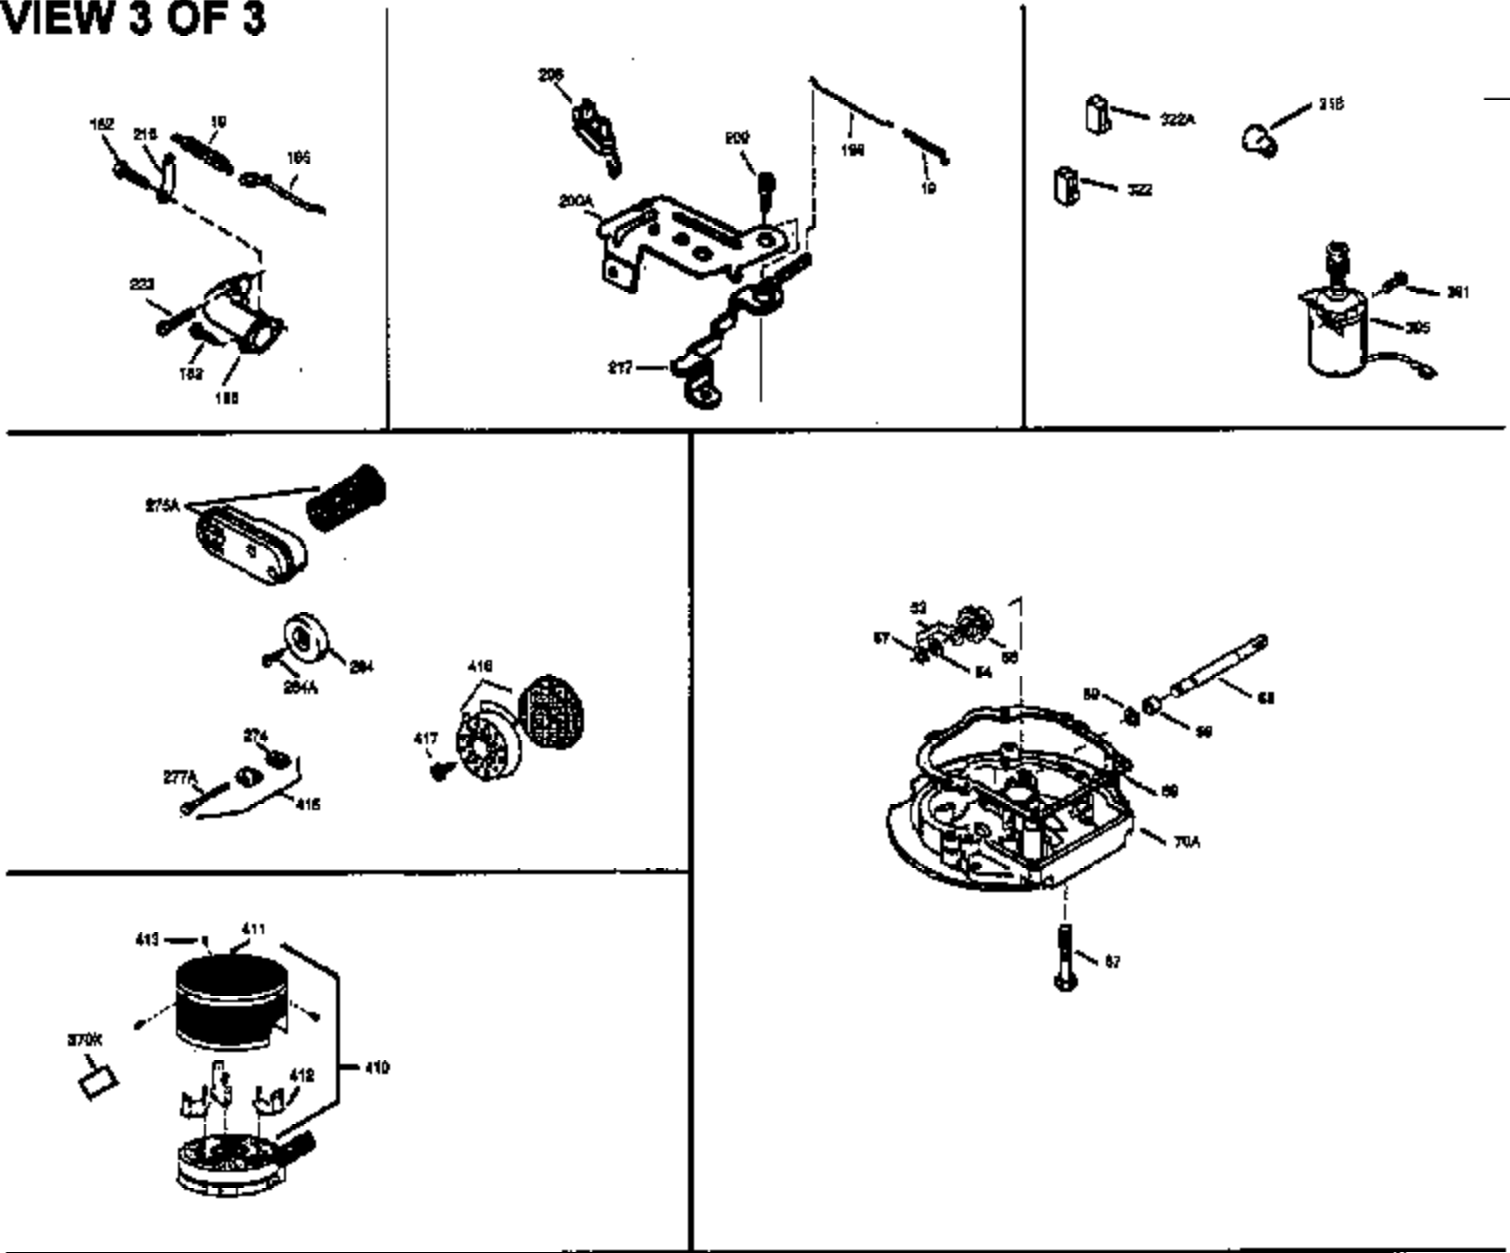

ILLUSTRATION SHOWS TYPICAL PARTS ONLY. ORDER BY PART NUMBER. PARTS NOT LISTED ARE SUPPLIED BY OEM.

VIEW 3 OF 3

Ref #	Part Number	Qty	Description
19	31361	1	Extension Spring
69	35261	1	* Mounting Flange Gasket
182	6201	2	Screw, 1/4-28 x 7/8"
185	31384A	1	Intake Pipe (Incl. 224)
186	34337	1	Governor Link
206	610973	1	Terminal
209	30200	2	Screw, 10-24 x 9/16"
223	650451	2	Screw, 1/4-20 x 1"
243	650899	2	Screw, 10-32 x 2-3/32"
245	35500	1	Air Cleaner Filter
245A	35705	1	Air Cleaner Filter
250	35531	1	Air Cleaner Cover
322	611119	1	Connector Body