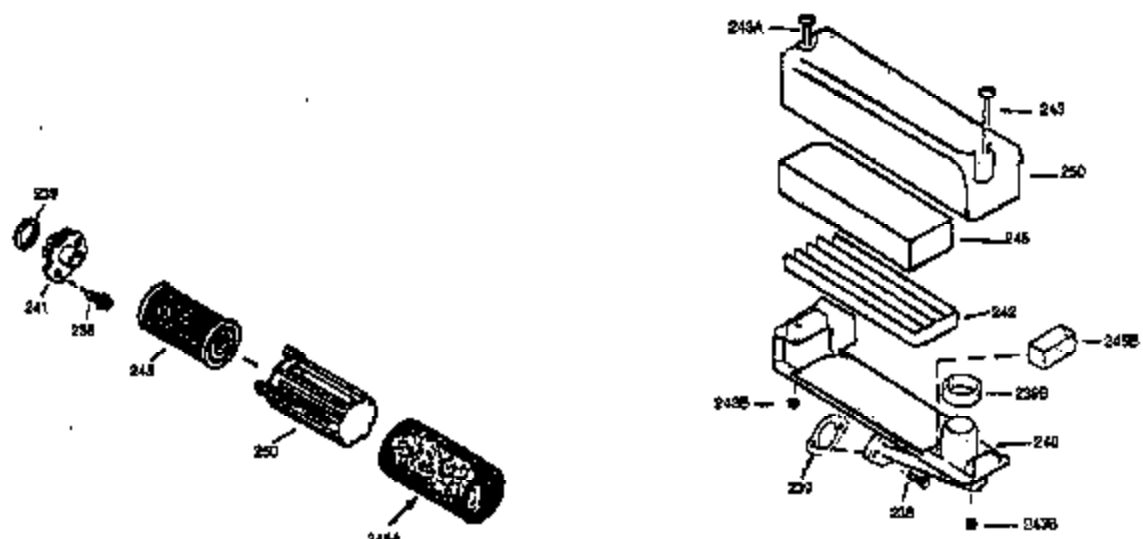

ILLUSTRATION SHOWS TYPICAL PARTS ONLY. ORDER BY PART NUMBER. PARTS NOT LISTED ARE SUPPLIED BY OEM.

VIEW 3 OF 3

Ref #	Part Number	Qty	Description
19	31361	1	Extension Spring
69	35261	1	* Mounting Flange Gasket
182	6201	2	Screw, 1/4-28 x 7/8"
185	31384A	1	Intake Pipe (Incl. 224)
186	34337	1	Governor Link
206	610973	1	Terminal
209	30200	2	Screw, 10-24 x 9/16"
223	650451	2	Screw, 1/4-20 x 1"
243	650899	2	Screw, 10-32 x 2-3/32"
245	35500	1	Air Cleaner Filter
245A	35705	1	Air Cleaner Filter
250	35531	1	Air Cleaner Cover
322	611119	1	Connector Body