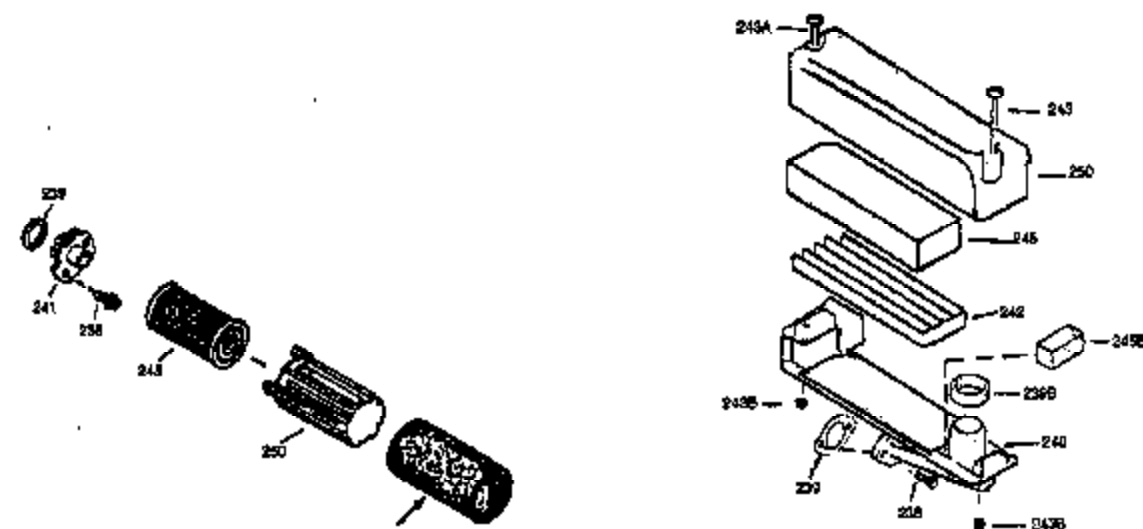

ILLUSTRATION SHOWS TYPICAL PARTS ONLY. ORDER BY PART NUMBER. PARTS NOT LISTED ARE SUPPLIED BY OEM.

VIEW 3 OF 3

Ref #	Part Number	Qty	Description
19	31361	1	Extension Spring
69	35261	1	* Mounting Flange Gasket
182	6201	2	Screw, 1/4-28 x 7/8"
185	31384A	1	Intake Pipe (Incl. 224)
186	34337	1	Governor Link
206	610973	1	Terminal
209	30200	2	Screw, 10-24 x 9/16"
223	650451	2	Screw, 1/4-20 x 1"
243	650899	2	Screw, 10-32 x 2-3/32"
245	35500	1	Air Cleaner Filter
245A	35705	1	Air Cleaner Filter
250	35531	1	Air Cleaner Cover
322	611119	1	Connector Body