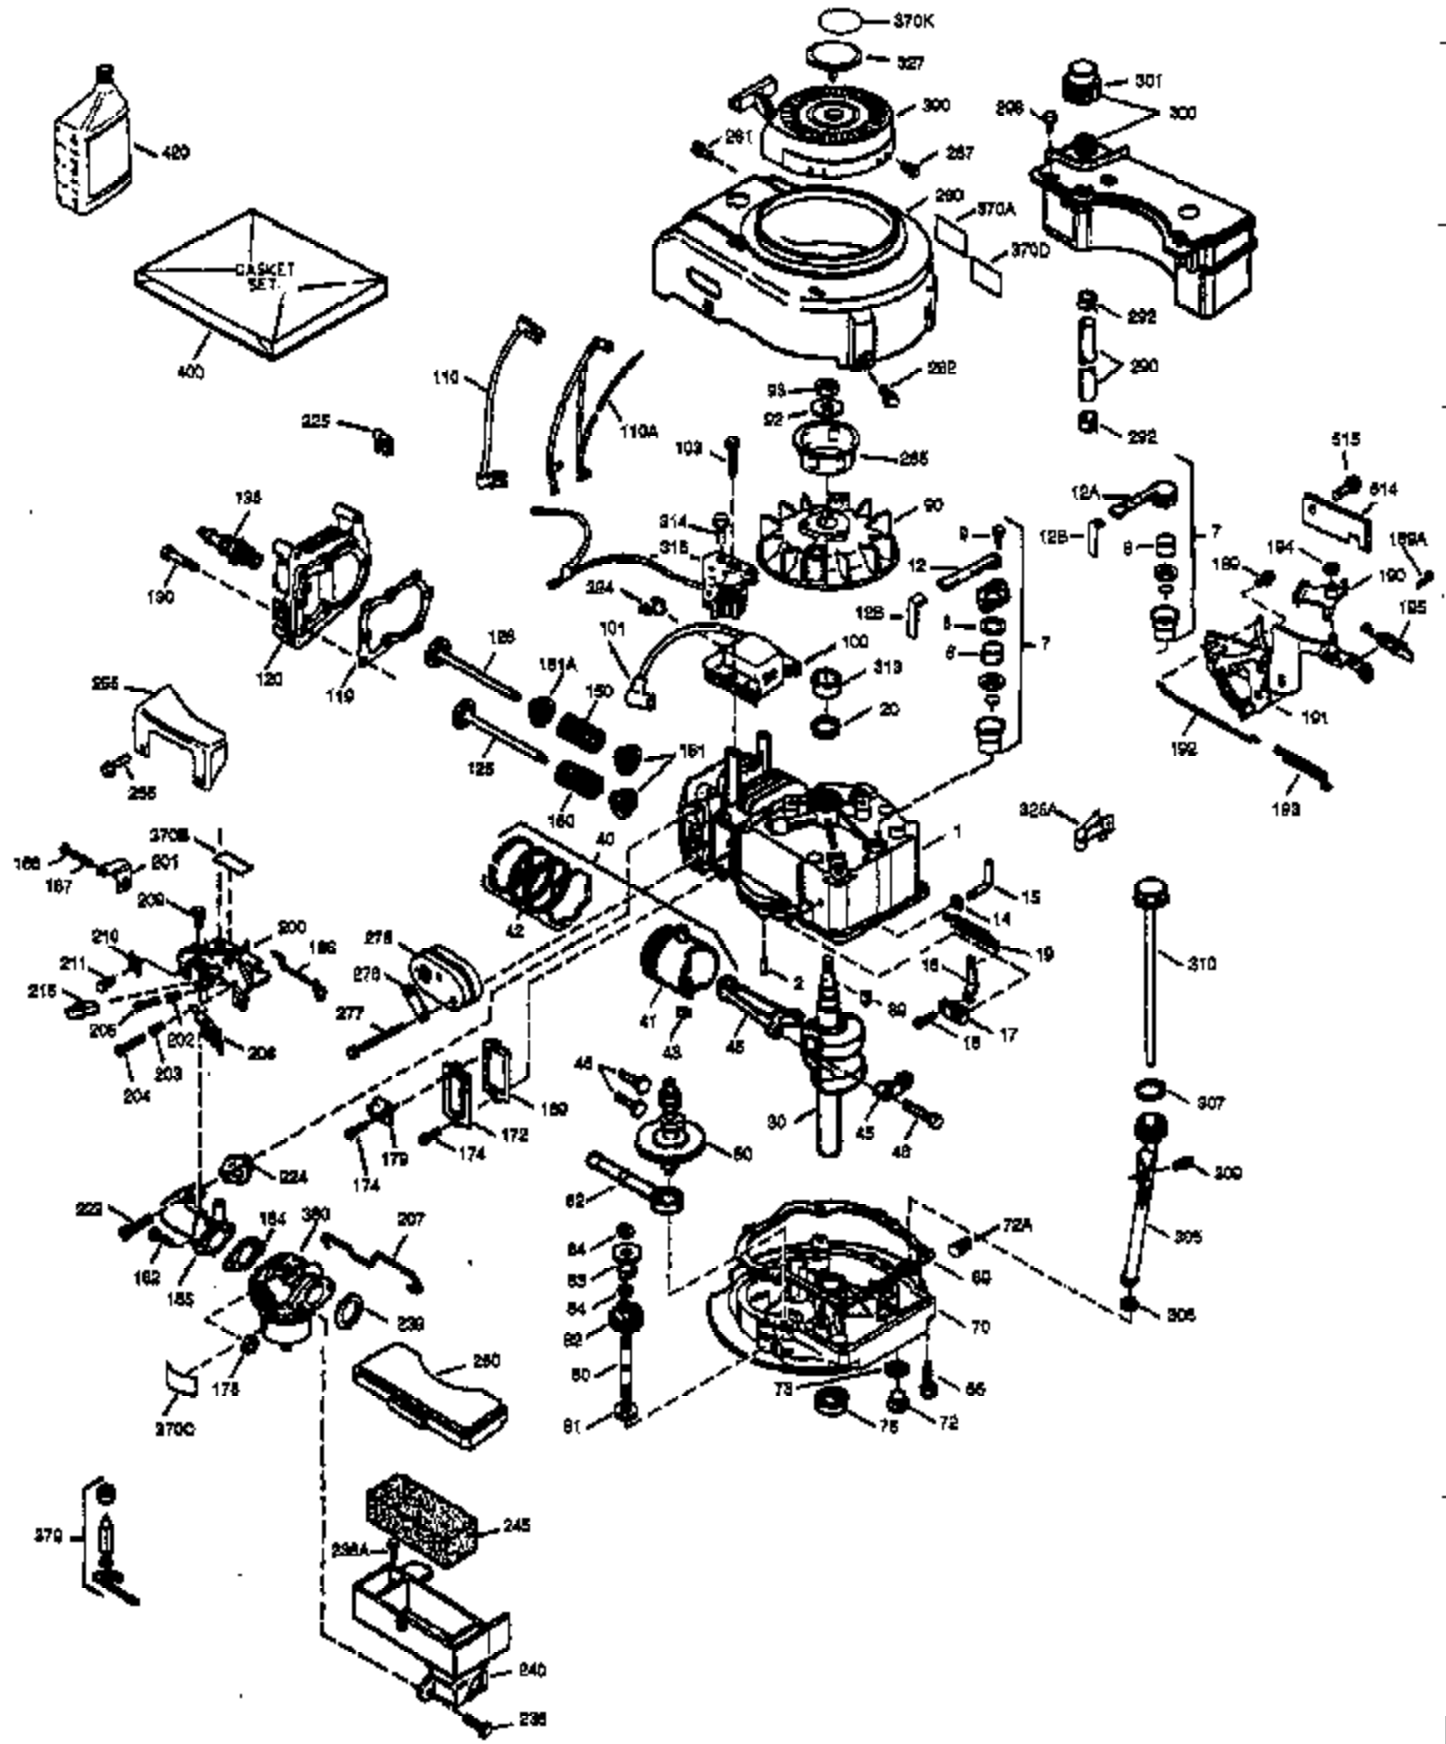

ILLUSTRATION SHOWS TYPICAL PARTS ONLY. ORDER BY PART NUMBER. PARTS NOT LISTED ARE SUPPLIED BY OEM.

VIEW 1 OF 3

Engine Parts List #1

Ref #	Part Number	Qty	Description
1	35513	1	Cylinder (Incl. 2 & 20)
2	26727	2	Dowel Pin
6	33734	1	Breather Element
7	34214A	1	Breather Ass'y. (Incl. 6, 8, 9 & 12)
8	33735	1	* Breather Gasket
9	30200	2	Screw, 10-24 x 9/16"
12	35496	1	Breather Tube
14	28277	1	Washer
15	30589	1	Governor Rod (Incl. 14)
16	31383A	1	Governor Lever
17	31335	1	Governor Lever Clamp
18	650548	1	Screw, 8-32 x 5/16"
19	31361	1	Extension Spring
20	32600	1	Oil Seal
30	35173	1	Crankshaft
40	35544A	1	Piston, Pin & Ring Set (Std.)
40	35545A	1	Piston, Pin & Ring Set (.010" OS)
40	35546	1	Piston, Pin & Ring Set (.020" OS)
41	35541	1	Piston & Pin Ass'y. (Std.) (Incl. 43)
41	35542	1	Piston & Pin Ass'y. (.010" OS) (Incl. 43)
41	35543	1	Piston & Pin Ass'y. (.020" OS) (Incl. 43)
42	35547A	1	Ring Set (Std.)
42	35548A	1	Ring Set (.010" OS)
42	35549	1	Ring Set (.020" OS)
43	20381	2	Piston Pin Retaining Ring
45	30963B	1	Connecting Rod Ass'y (Incl. 46)
46	32610A	2	Connecting Rod Bolt
48	27241	2	Valve Lifter
50	35992	1	Camshaft (MCR)
52	29914	1	Oil Pump Ass'y.
69	35261	1	* Mounting Flange Gasket
70	35179B	1	Mounting Flange (Incl. 72 thru 83)
72	30572	1	Oil Drain Plug
73	28833	1	Drain Plug Gasket
75	27897	1	Oil Seal
80	30574A	1	Governor Shaft
81	30590A	1	Washer
82	30591	1	Governor Gear Ass'y. (Incl. 81)
83	30588A	1	Governor Spool
86	650488	6	Screw, 1/4-20 x 1-1/4"
89	610961	1	Flywheel Key
90	611123	1	Flywheel
92	650815	1	Belleville Washer
93	650816	1	Flywheel Nut
100	34443A	1	Solid State Ignition
101	610118	1	Spark Plug Cover
103	650814	2	Screw, Torx T-15, 10-24 x 1"
110	35518	1	Ground Wire
119	33015A	1	* Cylinder Head Gasket
120	34342	1	Cylinder Head
125	29313C	1	Exhaust Valve (Std.) (Incl. 151)
125	29315C	1	Exhaust Valve (1/32" OS) (Incl. 151)
126	29314B	1	Intake Valve (Std.) (Incl. 151)
126	29315C	1	Intake Valve (1/32" OS) (Incl. 151)
130	6021A	8	Screw, 5/16-18 x 1-1/2"
135	35395	1	Resistor Spark Plug (RJ19LM)
150	35991	2	Valve Spring
151	31673	2	Valve Spring Cap