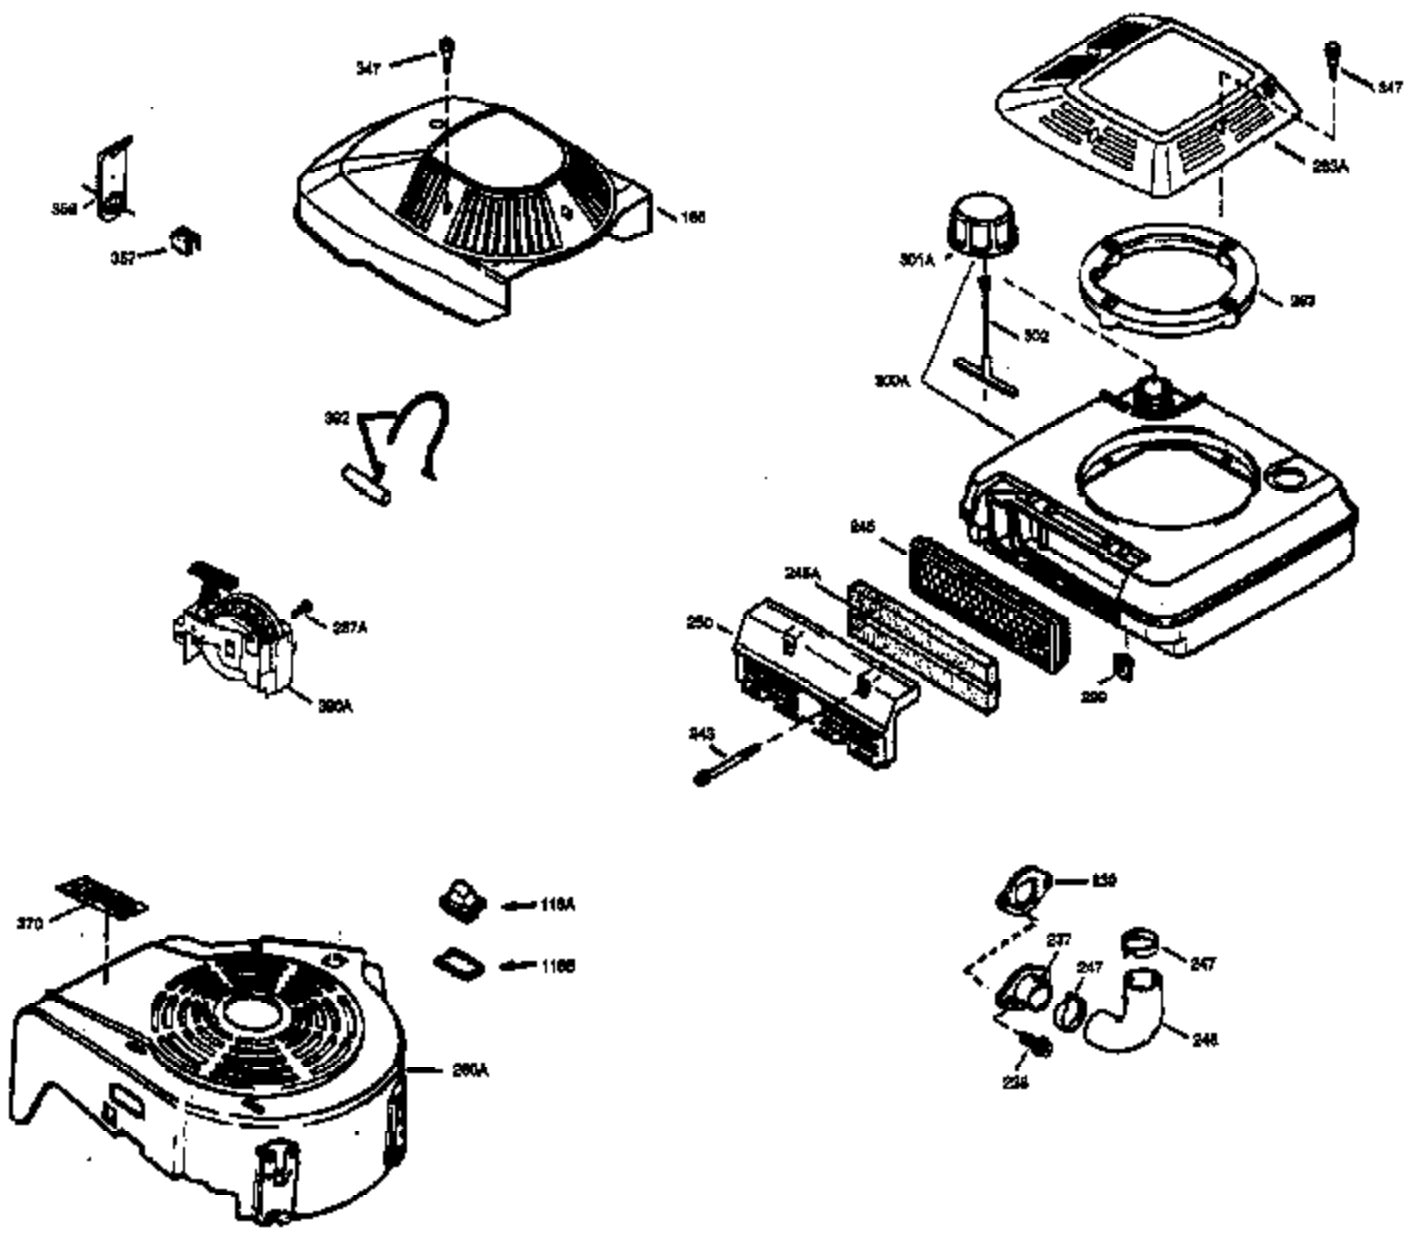

ILLUSTRATION SHOWS TYPICAL PARTS ONLY. ORDER BY PART NUMBER. PARTS NOT LISTED ARE SUPPLIED BY OEM.
VIEW 2 OF 3

Ref #	Part Number	Qty	Description
238	650762	2	Screw, 10-32 x 1-29/32"
239	33051	1	Air Cleaner Gasket
245	33896	1	Air Cleaner Filter
250	33897	1	Air Cleaner Cover
370	34346	1	Lubrication Decal
392	590343	1	Starter Rope