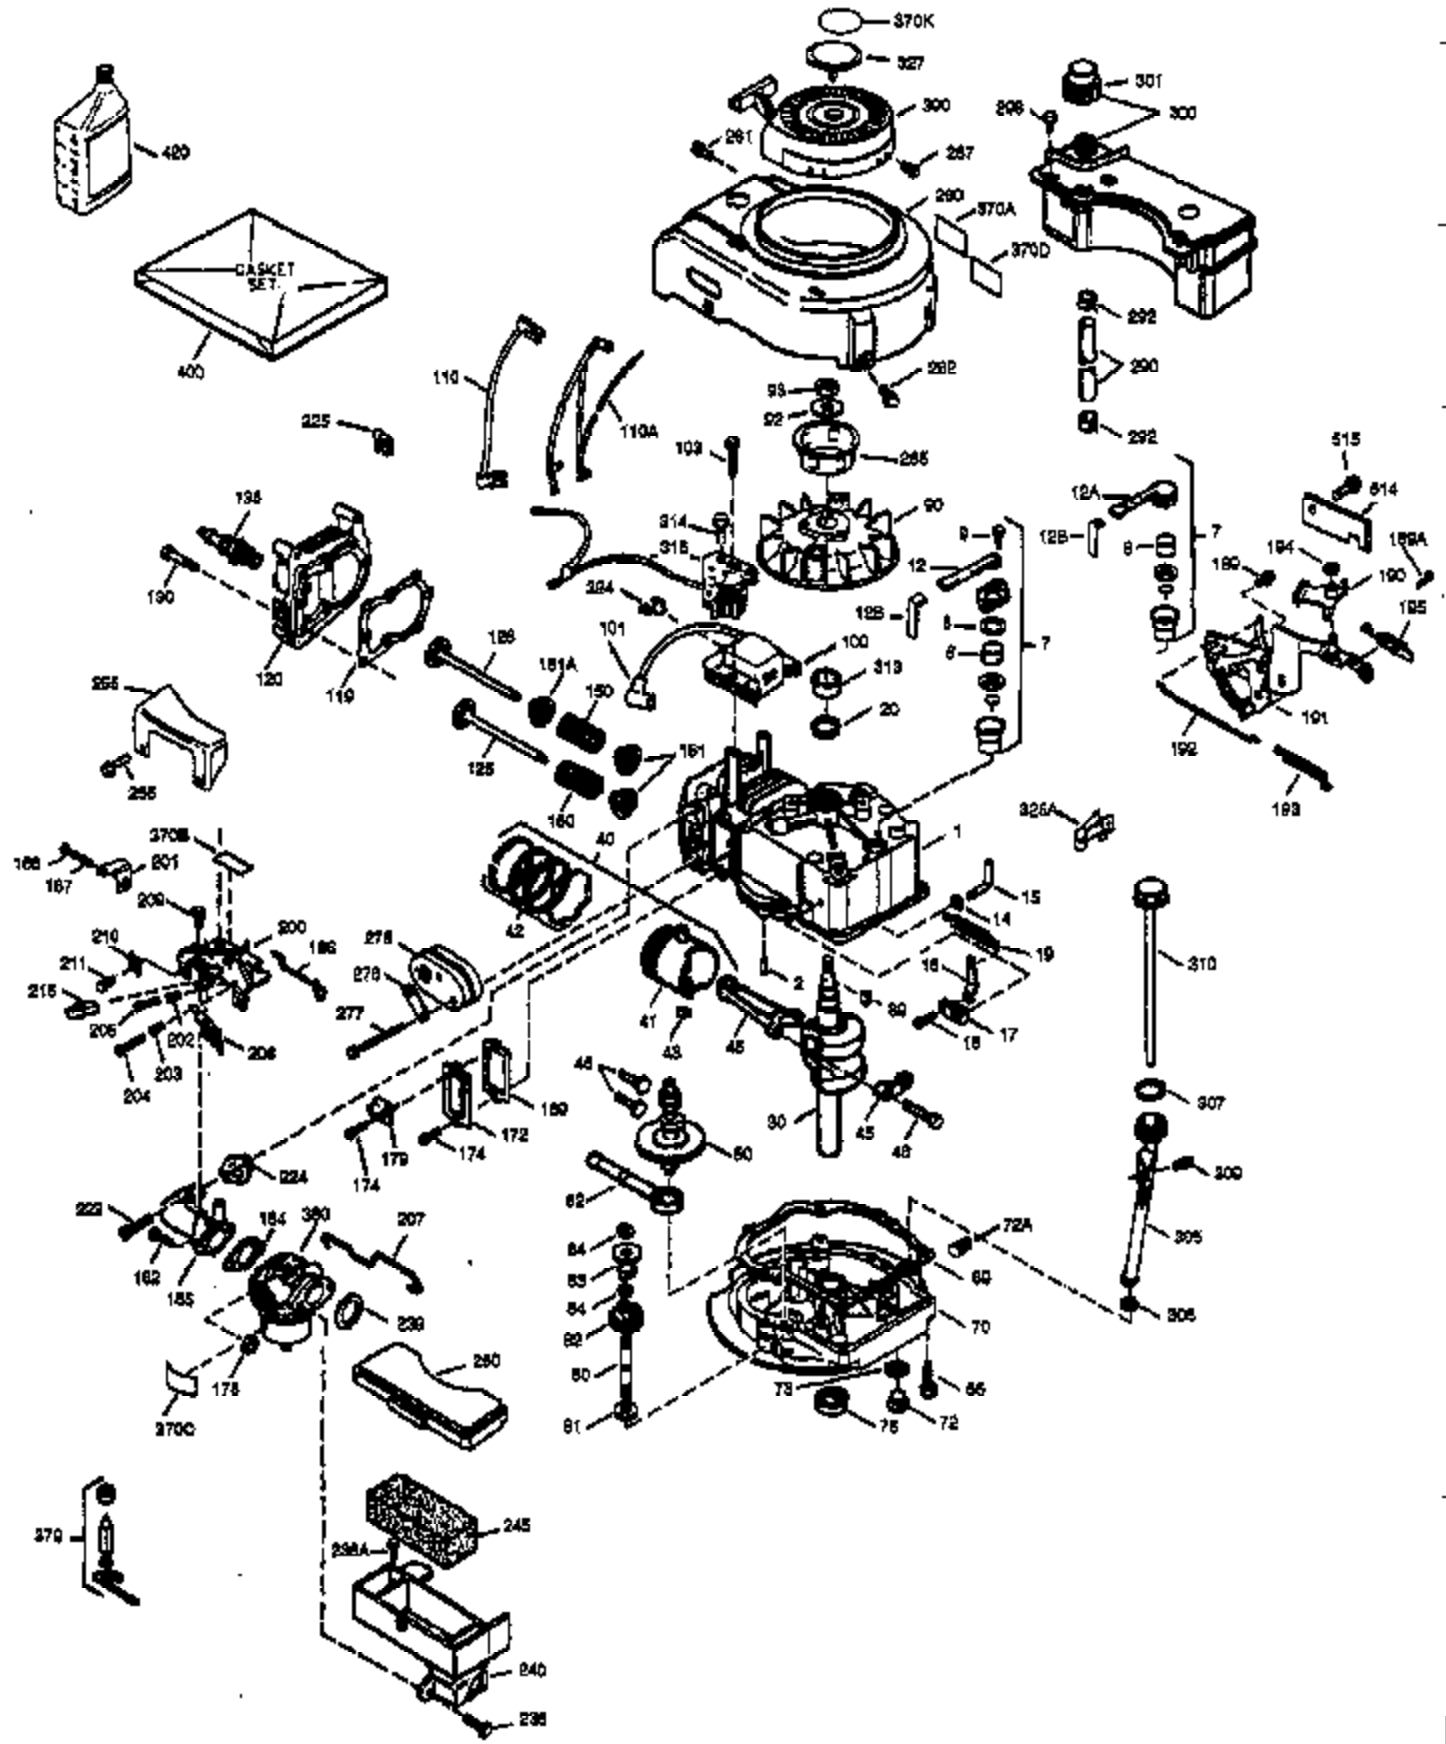

ILLUSTRATION SHOWS TYPICAL PARTS ONLY. ORDER BY PART NUMBER. PARTS NOT LISTED ARE SUPPLIED BY OEM.

VIEW 1 OF 3

Engine Parts List #1

Ref #	Part Number	Qty	Description
1	34429A	1	Cylinder (Incl. 2 & 20)
2	26727	2	Dowel Pin
6	33734	1	Breather Element
7	34214A	1	Breather Ass'y. (Incl. 6, 8, 9 & 12)
8	33735	1	* Breather Gasket
9	30200	2	Screw, 10-24 x 9/16"
12	33886	1	Breather Tube
14	28277	1	Washer
15	30589	1	Governor Rod (Incl. 14)
16	32651	1	Governor Lever
17	31335	1	Governor Lever Clamp
18	650548	1	Screw, 8-32 x 5/16"
19	33890	1	Extension Spring
20	32600	1	Oil Seal
30	34430	1	Crankshaft
40	35544A	1	Piston, Pin & Ring Set (Std.)
40	35545A	1	Piston, Pin & Ring Set (.010" OS)
40	35546	1	Piston, Pin & Ring Set (.020" OS)
41	35541	1	Piston & Pin Ass'y. (Std.) (Incl. 43)
41	35542	1	Piston & Pin Ass'y. (.010" OS) (Incl. 43)
41	35543	1	Piston & Pin Ass'y. (.020" OS) (Incl. 43)
42	35547A	1	Ring Set (Std.)
42	35548A	1	Ring Set (.010" OS)
42	35549	1	Ring Set (.020" OS)
43	20381	2	Piston Pin Retaining Ring
45	30963B	1	Connecting Rod Ass'y (Incl. 46)
46	32610A	2	Connecting Rod Bolt
48	27241	2	Valve Lifter
50	33553	1	Camshaft (MCR)
52	29914	1	Oil Pump Ass'y.
69	35261	1	* Mounting Flange Gasket
70	35651B	1	Mounting Flange (Incl. 72, 75 & 80)
72	36083	1	Oil Drain Plug
75	26208	1	Oil Seal
80	30574	1	Governor Shaft
81	30590A	1	Washer
82	30591	1	Governor Gear Ass'y. (Incl. 81)
83	30588A	1	Governor Spool
84	29193	2	Retaining Ring
86	650488	6	Screw, 1/4-20 x 1-1/4"
89	611004	1	Flywheel Key
90	611050	1	Flywheel
92	650815	1	Belleville Washer
93	650816	1	Flywheel Nut
100	34443A	1	Solid State Ignition
101	610118	1	Spark Plug Cover
103	650814	2	Screw, Torx T-15, 10-24 x 1"
110	34231	1	Ground Wire
119	33015A	1	* Cylinder Head Gasket
120	34342	1	Cylinder Head
125	29313C	1	Exhaust Valve (Std.) (Incl. 151)
125	29315C	1	Exhaust Valve (1/32" OS) (Incl. 151)
126	29314B	1	Intake Valve (Std.) (Incl. 151)
126	29315C	1	Intake Valve (1/32" OS) (Incl. 151)
130	6021A	8	Screw, 5/16-18 x 1-1/2"
135	35395	1	Resistor Spark Plug (RJ19LM)
150	31672	2	Valve Spring
151	31673	2	Valve Spring Cap