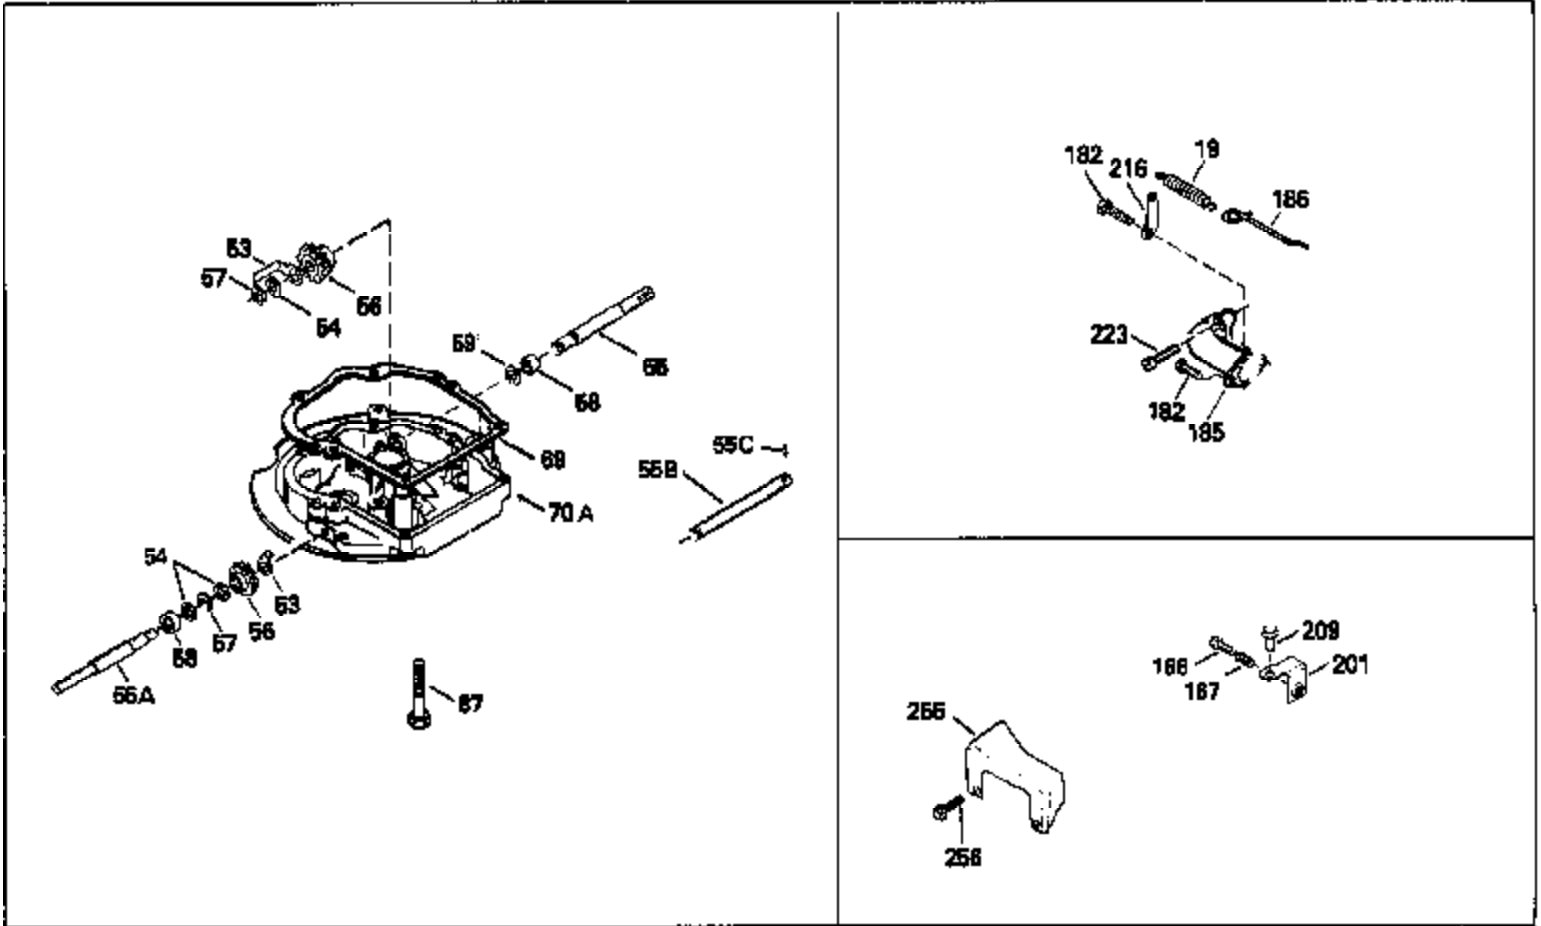

Ref #	Part Number	Qty	Description
151	31673	2	Lower Valve Spring Cap
169	27234A	1	Valve Spring Box Gasket
172	32755	1	Valve Spring Box Cover
174	650128	2	Screw & Lockwasher, 10-24 x 1/2"
178	29752	2	Nut & Lockwasher
182	6201	2	Screw, 1/4-28 x 7/8"
184	26756	1	Intake Pipe Gasket
185	31384A	1	Intake Pipe (Incl. 224)
186	34337	1	Governor Spring Link
189	650839	2	Screw, 1/4-20 x 3/8"
190	35831	1	Brake Lever
191	35040B	1	S.E. Brake Bracket (Incl. 195)
192	34966	1	Control Link
193	34965	1	Brake Spring
194	32309	1	Retaining Ring
195	610973	1	Terminal
200	33131A		Control Bracket Ass'y. (Incl. 202 thru 205)
202	33802	1	Compression Spring
203	31342	1	Compression Spring
204	650549	1	Screw, 5-40 x 7/16"
205	650777	1	Screw, 6-32 x 21/32"
207	34336	1	Throttle Link
209	30200	2	Screw & Lockwasher, 10-24 x 9/16"
210	27793	1	Conduit Clip
211	28942	1	Screw & Lockwasher, 10-32 x 3/8"
223	650451	2	Screw & Lockwasher, 1/4-20 x 1"
224	34690A	1	Intake Pipe Gasket
239	34338	1	Air Cleaner Gasket
240	34858	1	Air Cleaner Body
246	34340	1	Air Cleaner Filter
261	30200	2	Screw & Lockwasher, 10-24 x 9/16"
262	650831	2	Screw, 1/4-20 x 1/2"
275	35708	1	Muffler (Incl. 277)
277	650795	2	Screw, 1/4-20 x 2-1/4"
285	35000	1	Starter Hub
290	34357	1	Fuel Line (4.75")
292	26460	1	Fuel Line Clamp
292	26460	1	Fuel Line Clamp
300	32170B	1	Fuel Tank (black) (Incl. 292)
311	27625	1	Oil Filler Plug Ass'y. (Incl. 312)
312	29673	1	Oil Fill Plug Gasket
313	34080	1	Flywheel Key Spacer
327	35392	1	Plug
380	632046A	1	Carburetor (Incl. 184)
400	36207	1	* Gasket Set(Incl. Items Marked PK in Notes.) (Includes Part Nos. 26756(1), 27234A (1), 33015A (1), 33735 (1), 34265 (1), 34338 (1), 34690A (1), 35261 (1).

Ref #	Part Number	Qty	Description
189	650839	2	Screw, 1/4-20 x 3/8"
190	35831	1	Brake Lever
191	35040B	1	S.E. Brake Bracket (Incl. 195)
194	32309	1	Retaining Ring
195	610973	1	Terminal
210	27793	1	Conduit Clip
211	28942	1	Screw & Lockwasher, 10-32 x 3/8"
277	650795	2	Screw, 1/4-20 x 2-1/4"