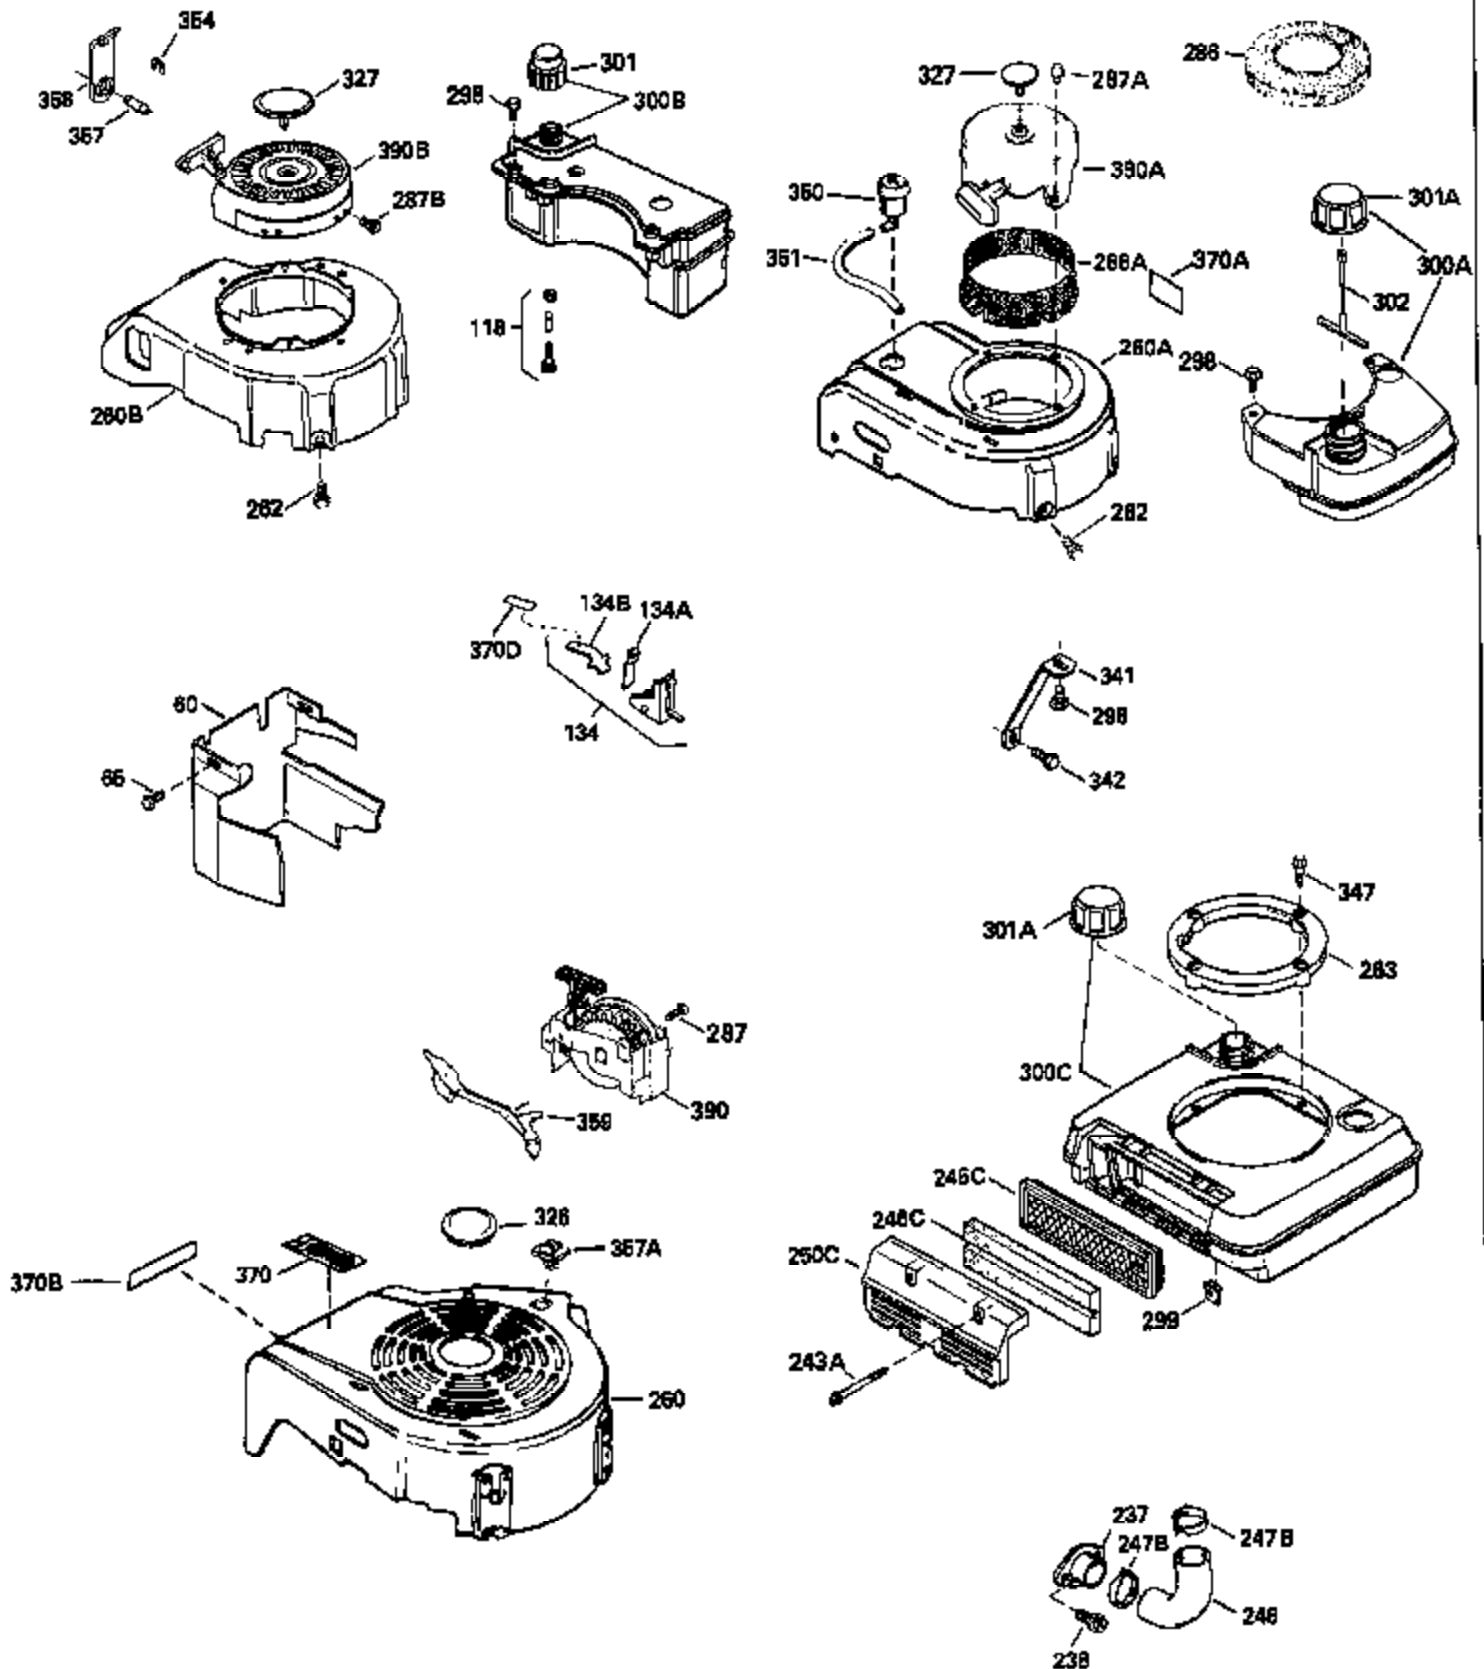

ILLUSTRATION SHOWS TYPICAL PARTS ONLY. ORDER BY PART NUMBER. PARTS NOT LISTED ARE SUPPLIED BY OEM.

Ref #	Part Number	Qty	Description
260	36212	1	Blower Housing
262	650831	2	Screw, 1/4-20 x 1/2"
287	650884	2	Screw, 8-32 x 1/2"
301	33032	1	Fuel Cap
327	35392	1	Plug
370D	34144	1	Primer Decal
370	34346	1	Lubrication Decal
390	590686	1	Recoil Starter