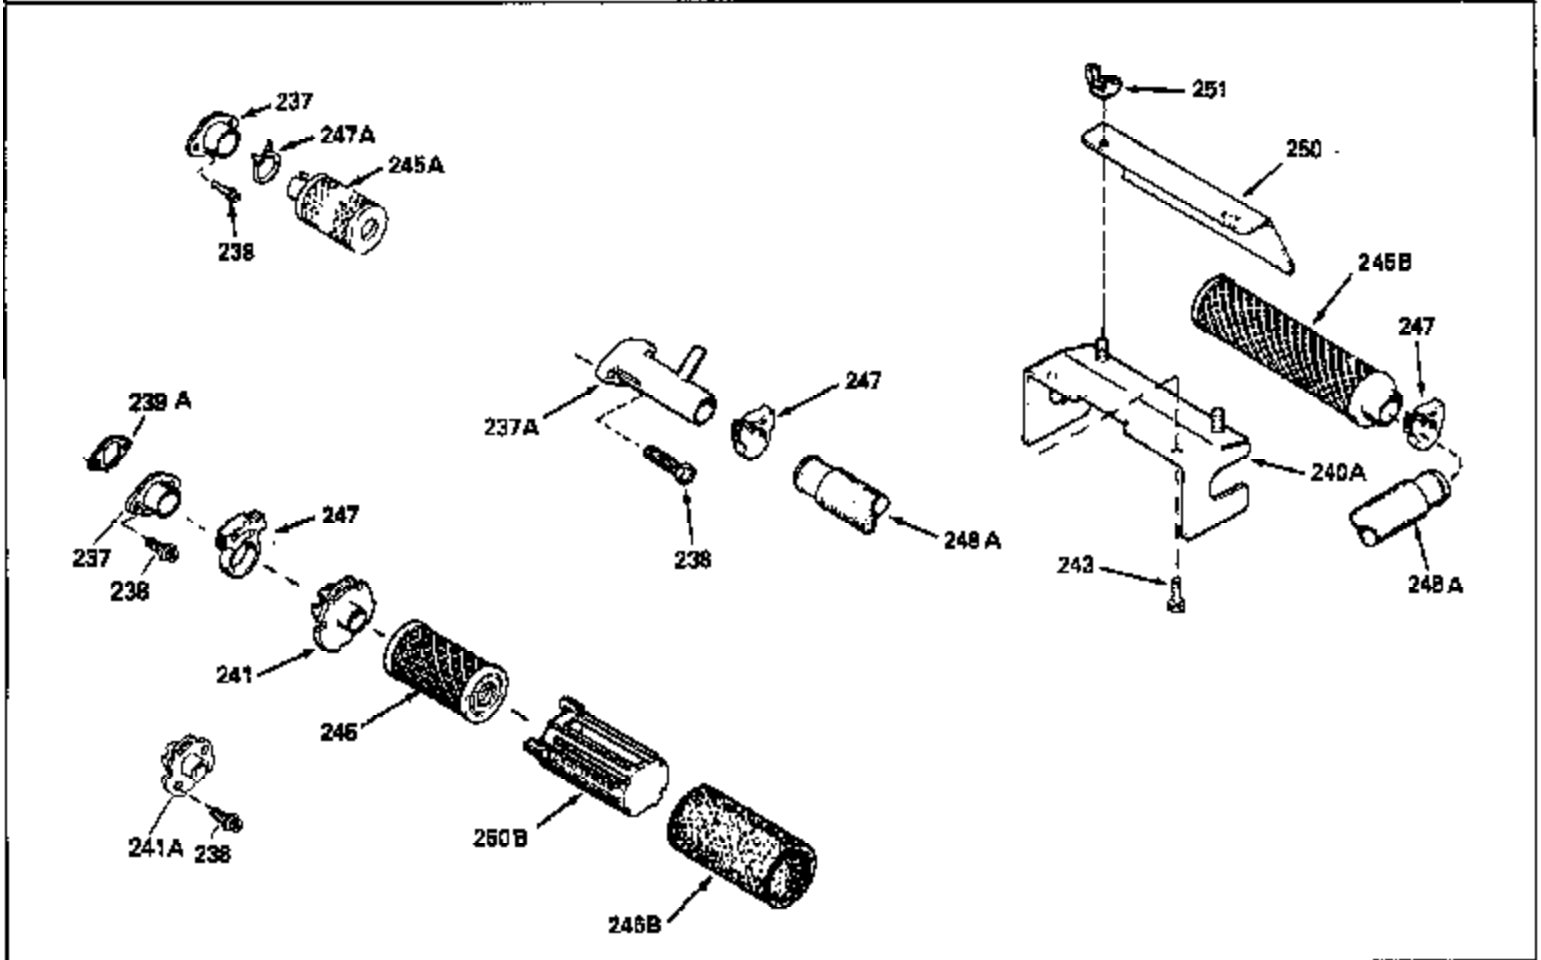

Ref #	Part Number	Qty	Description
19	31361	1	Extension Spring
69	35261	1	Mounting Flange Gasket
182	6201	2	Screw, 1/4-28 x 7/8"
185	31384A	1	Intake Pipe (Incl. 224)
186	34337	1	Governor Spring Link
209	30200	2	Screw & Lockwasher, 10-24 x 9/16"
223	650451	2	Screw & Lockwasher, 1/4-20 x 1"
243	650806	2	Screw, 10-32 x 5/8"
250	36213	1	Air Cleaner Cover