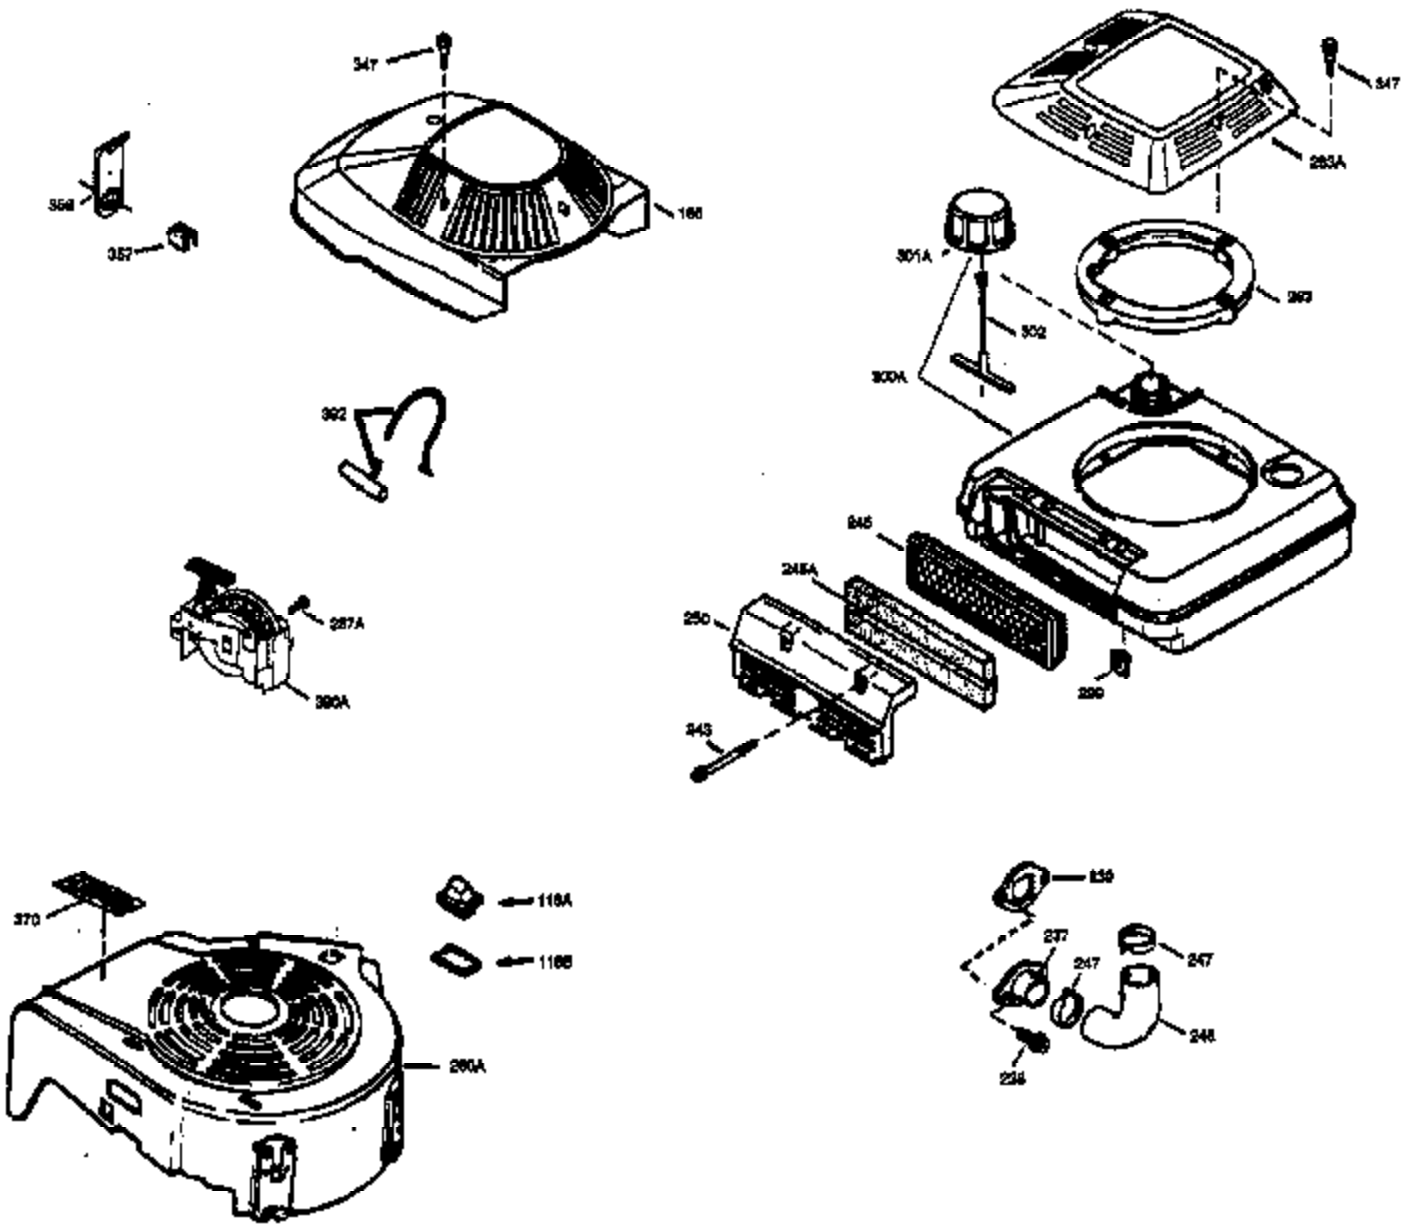

ILLUSTRATION SHOWS TYPICAL PARTS ONLY. ORDER BY PART NUMBER. PARTS NOT LISTED ARE SUPPLIED BY OEM.
VIEW 2 OF 3

Ref #	Part Number	Qty	Description
238	650932	2	Screw, 10-32 x 49/64"
239	34338	1	* Air Cleaner Gasket
245	35066	1	Air Cleaner Filter
250	35065	1	Air Cleaner Cover
354	35025	1	Staple
357	34985	1	Starter Rope Retainer
370	34144	1	Primer Decal