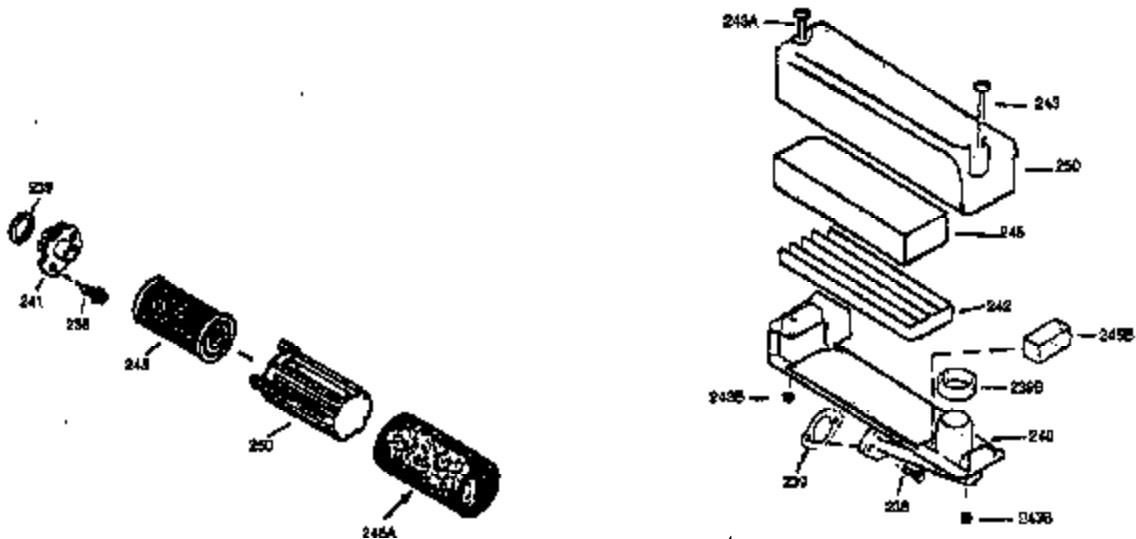

ILLUSTRATION SHOWS TYPICAL PARTS ONLY. ORDER BY PART NUMBER. PARTS NOT LISTED ARE SUPPLIED BY OEM.

VIEW 3 OF 3

Ref #	Part Number	Qty	Description
19	31361	1	Extension Spring
53	31745	1	Tang Washer
54	31787	1	Washer
55	31748	1	P.T.O. Shaft
56	31746	1	L.H. Worm Gear
57	31749	1	Retainer Ring
58	31744	1	Oil Seal
59	31747	1	Washer
69	35261	1	* Mounting Flange Gasket
87	650492	1	Screw, 1/4-20 x 2-1/2"
182	6201	2	Screw, 1/4-28 x 7/8"
185	36544	1	Intake Pipe
186	34337	1	Governor Link
206	610973	1	Terminal
209	30200	2	Screw, 10-24 x 9/16"
223	650451	2	Screw, 1/4-20 x 1"
238	650932	2	Screw, 10-32 x 49/64"
239	34338	1	* Air Cleaner Gasket
241	35797	1	Air Cleaner Collar
245	35066	1	Air Cleaner Filter
250	35065	1	Air Cleaner Cover