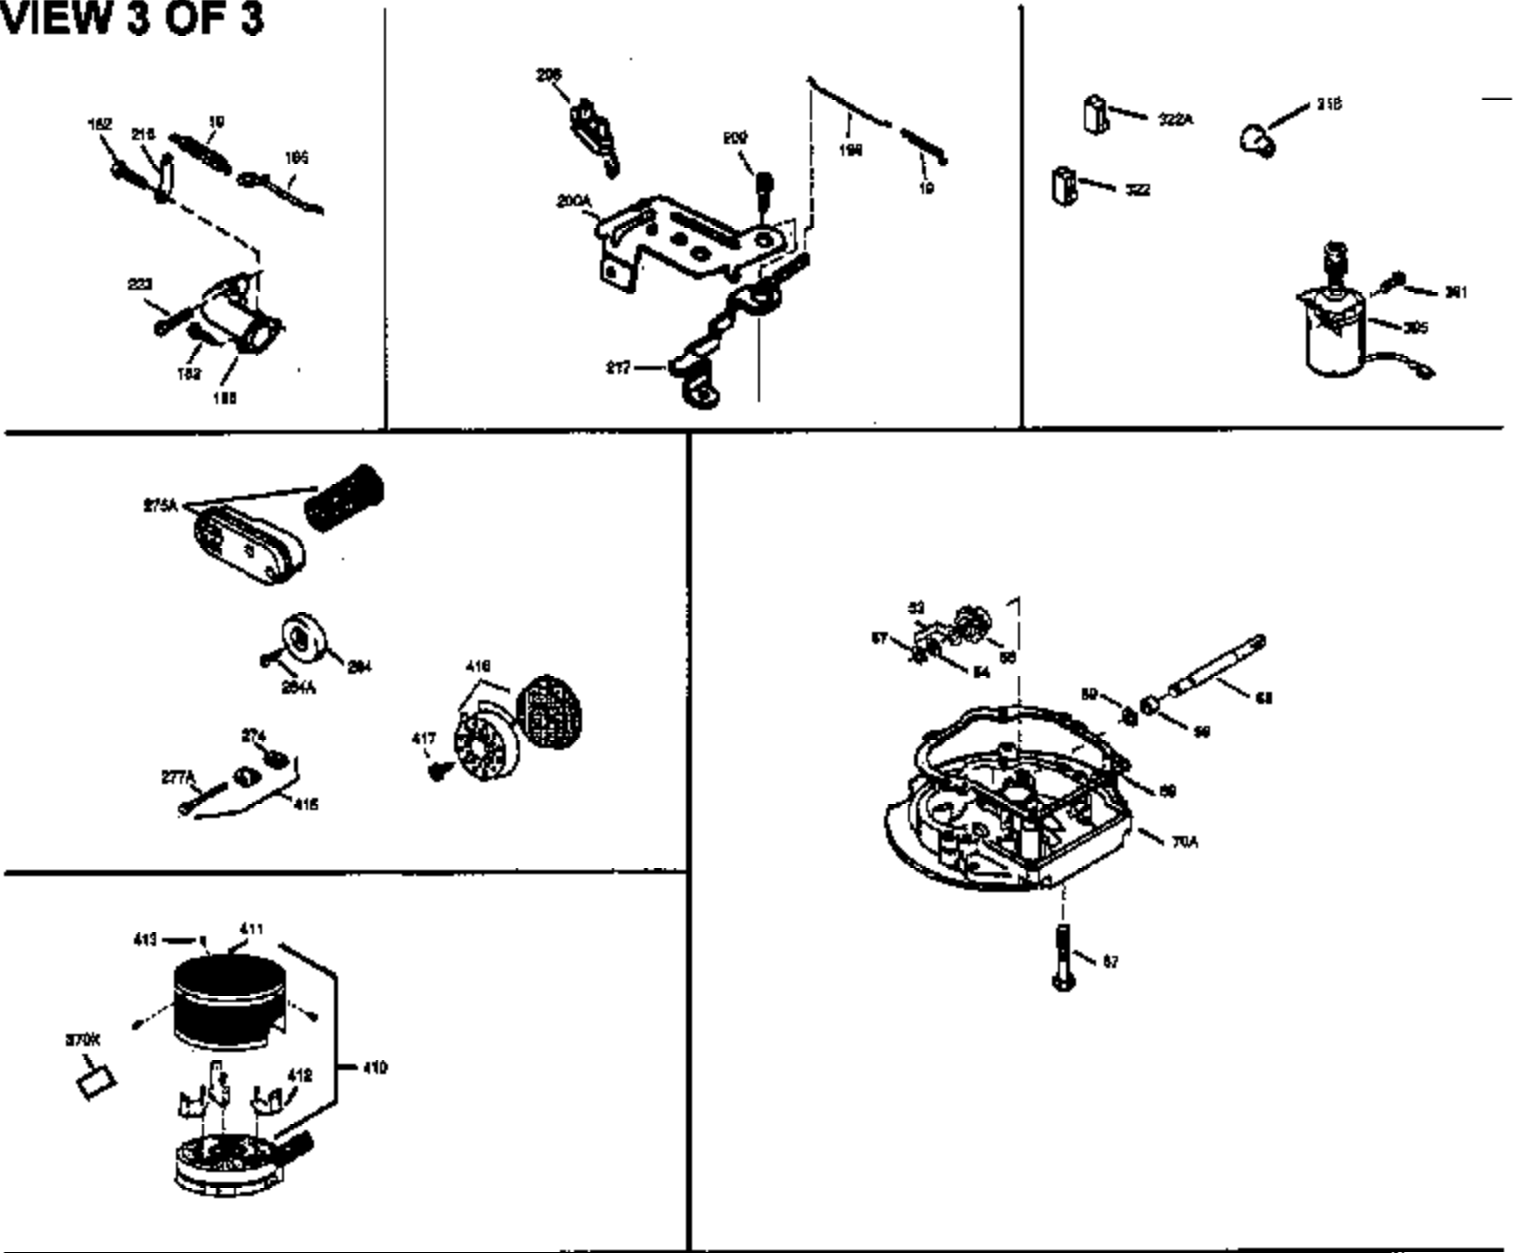

ILLUSTRATION SHOWS TYPICAL PARTS ONLY. ORDER BY PART NUMBER. PARTS NOT LISTED ARE SUPPLIED BY OEM.

VIEW 3 OF 3

Ref #	Part Number	Qty	Description
19	31361	1	Extension Spring
53	31745	1	Tang Washer
54	31787	1	Washer
55	31748	1	P.T.O. Shaft
56	31746	1	L.H. Worm Gear
57	31749	1	Retainer Ring
58	31744	1	Oil Seal
59	31747	1	Washer
69	35261	1	* Mounting Flange Gasket
87	650492	1	Screw, 1/4-20 x 2-1/2"
182	6201	2	Screw, 1/4-28 x 7/8"
185	36544	1	Intake Pipe
186	34337	1	Governor Link
206	610973	1	Terminal
209	30200	2	Screw, 10-24 x 9/16"
223	650451	2	Screw, 1/4-20 x 1"
238	650932	2	Screw, 10-32 x 49/64"
239	34338	1	* Air Cleaner Gasket
241	35797	1	Air Cleaner Collar
245	35066	1	Air Cleaner Filter
250	35065	1	Air Cleaner Cover