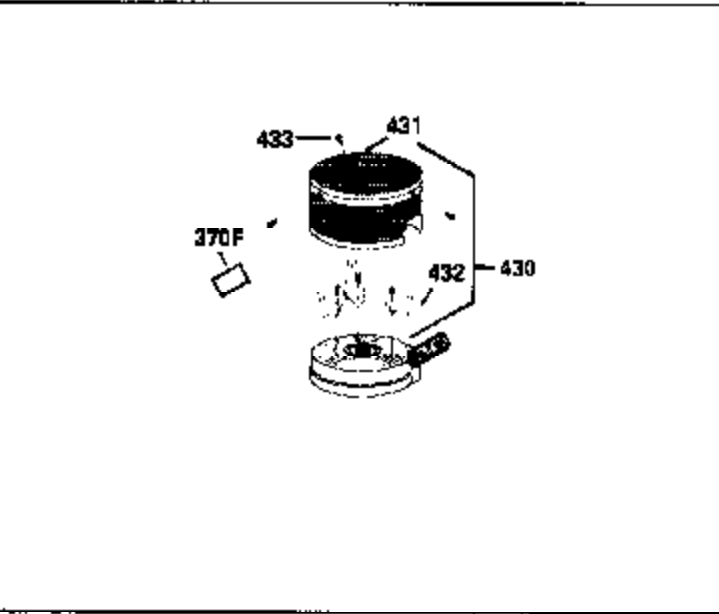

Ref #	Part Number	Qty	Description
12B	34695	1	Breather Tube Elbow
110A	34084	1	Ground Wire (10.345")
325A	34246	1	Wire Clip