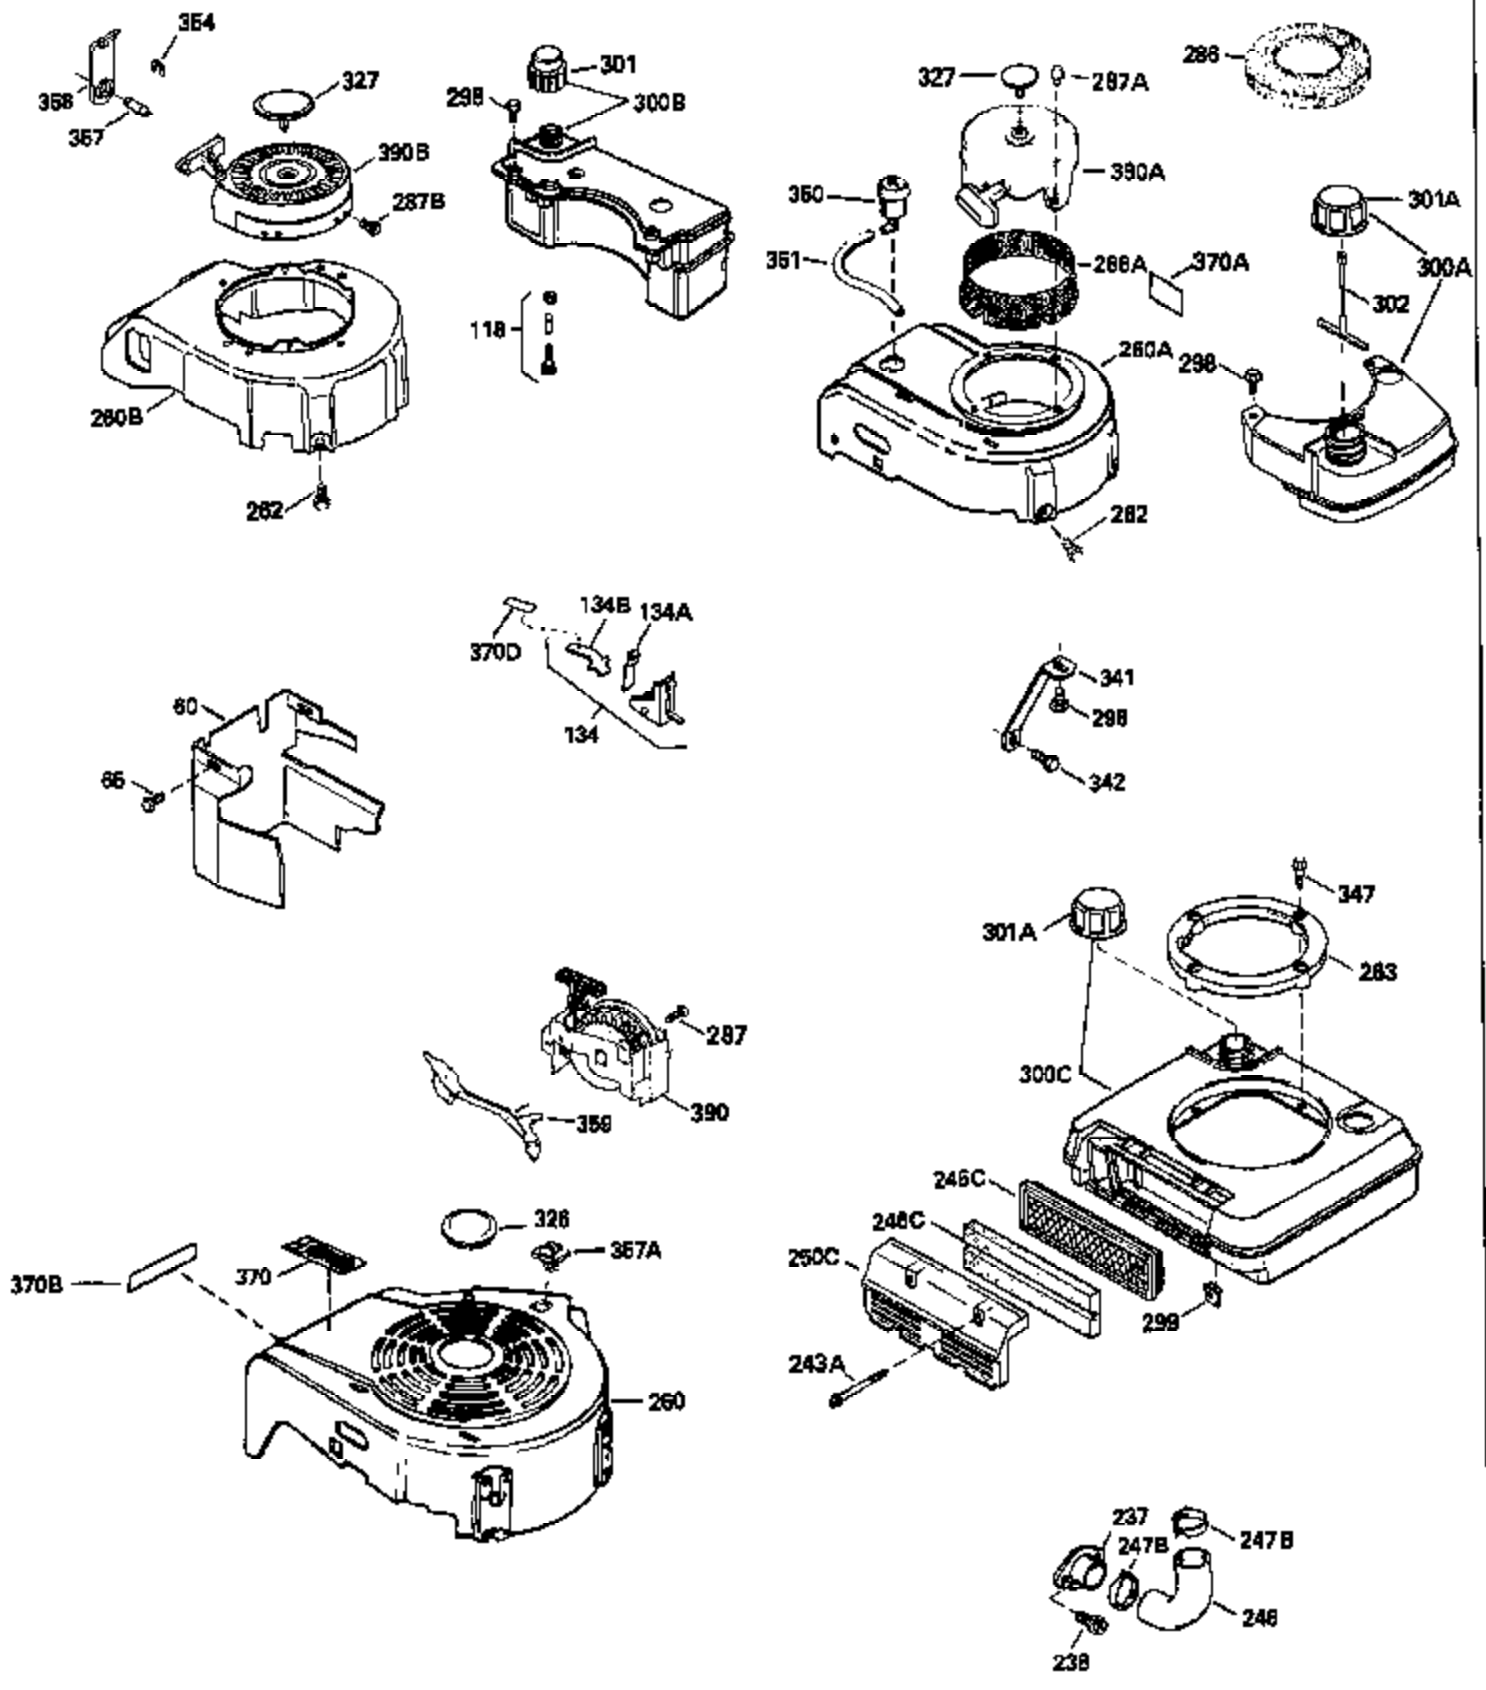

ILLUSTRATION SHOWS TYPICAL PARTS ONLY. ORDER BY PART NUMBER. PARTS NOT LISTED ARE SUPPLIED BY OEM.

Ref #	Part Number	Qty	Description
12B	34695	1	Breather Tube Elbow
238	650932	2	Screw, 10-32 x 49/64"
260	36420A	1	Blower Housing
262	650831	2	Screw, 1/4-20 x 1/2"
287	650926	2	Screw, 8-32 x 21/64"
298	28763	3	Screw, 10-32 x 35/64"
301	35355	1	Fuel Cap
325A	34246	1	Wire Clip
327	35392	1	Starter Plug
370A	36261	1	Lubrication Decal
390	590688	1	Rewind Starter (NOTE: This engine could have been built with 590686 starter. Refer to the design of the air intake louvers for part identification. Individual starter parts do not interchange.)