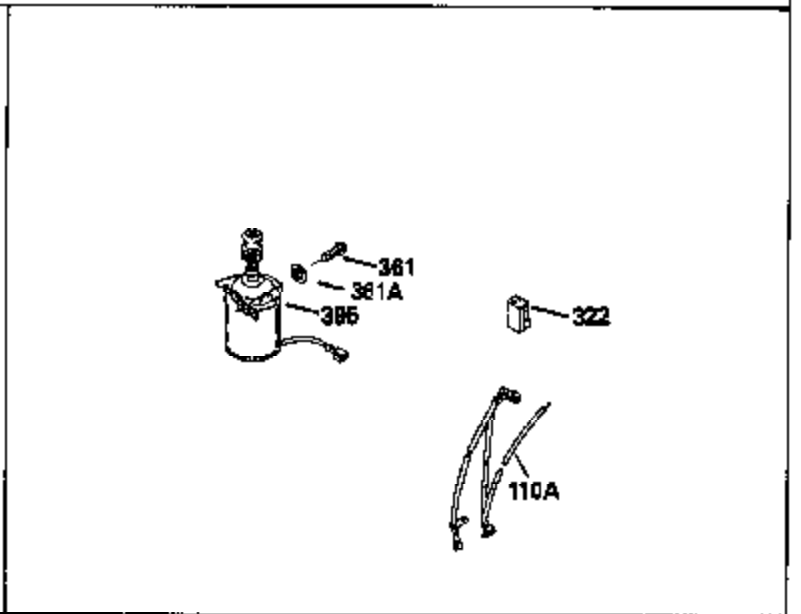

Ref #	Part Number	Qty	Description
12B	34695	1	Breather Tube Elbow
110A	34084	1	Ground Wire (10.345")
325A	34246	1	Wire Clip