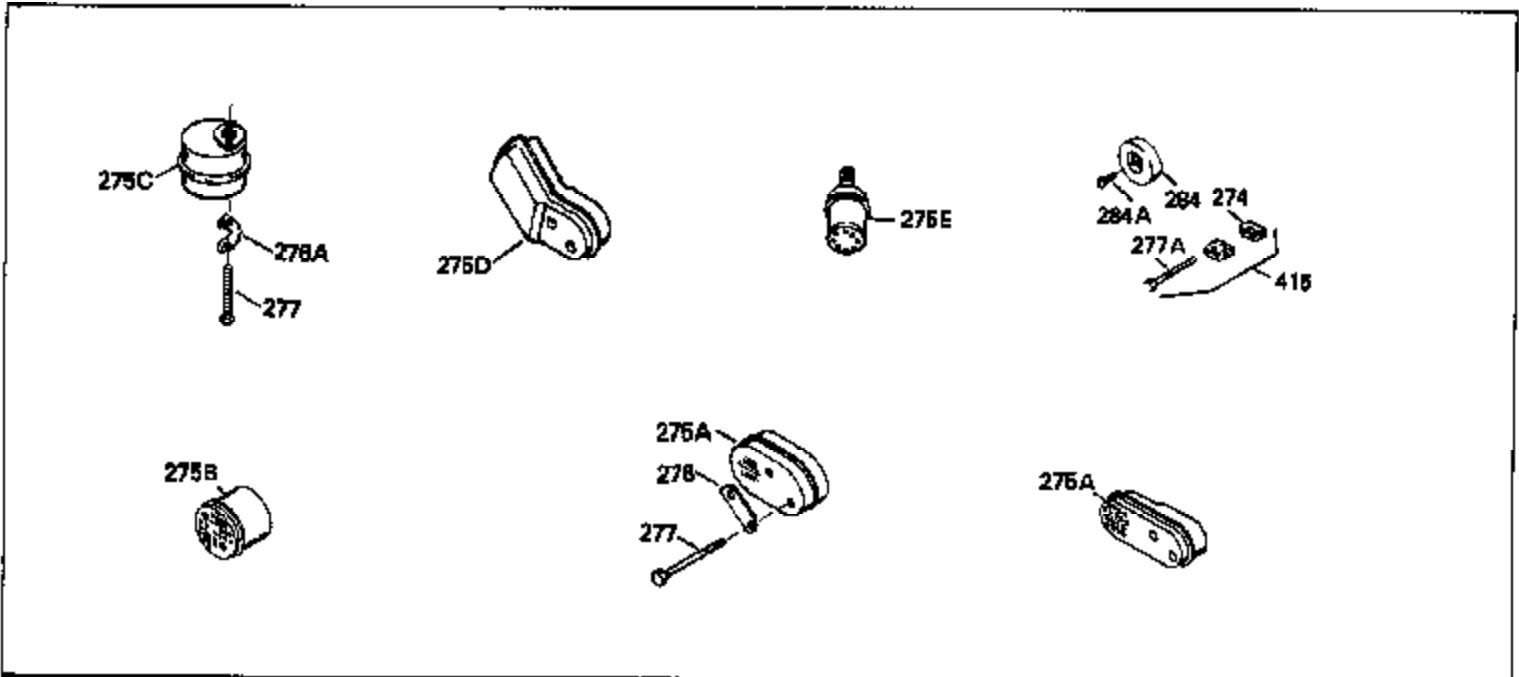

Ref #	Part Number	Qty	Description
12B	34695	1	Breather Tube Elbow
110A	34084	1	Ground Wire (10.345")
325A	34246	1	Wire Clip