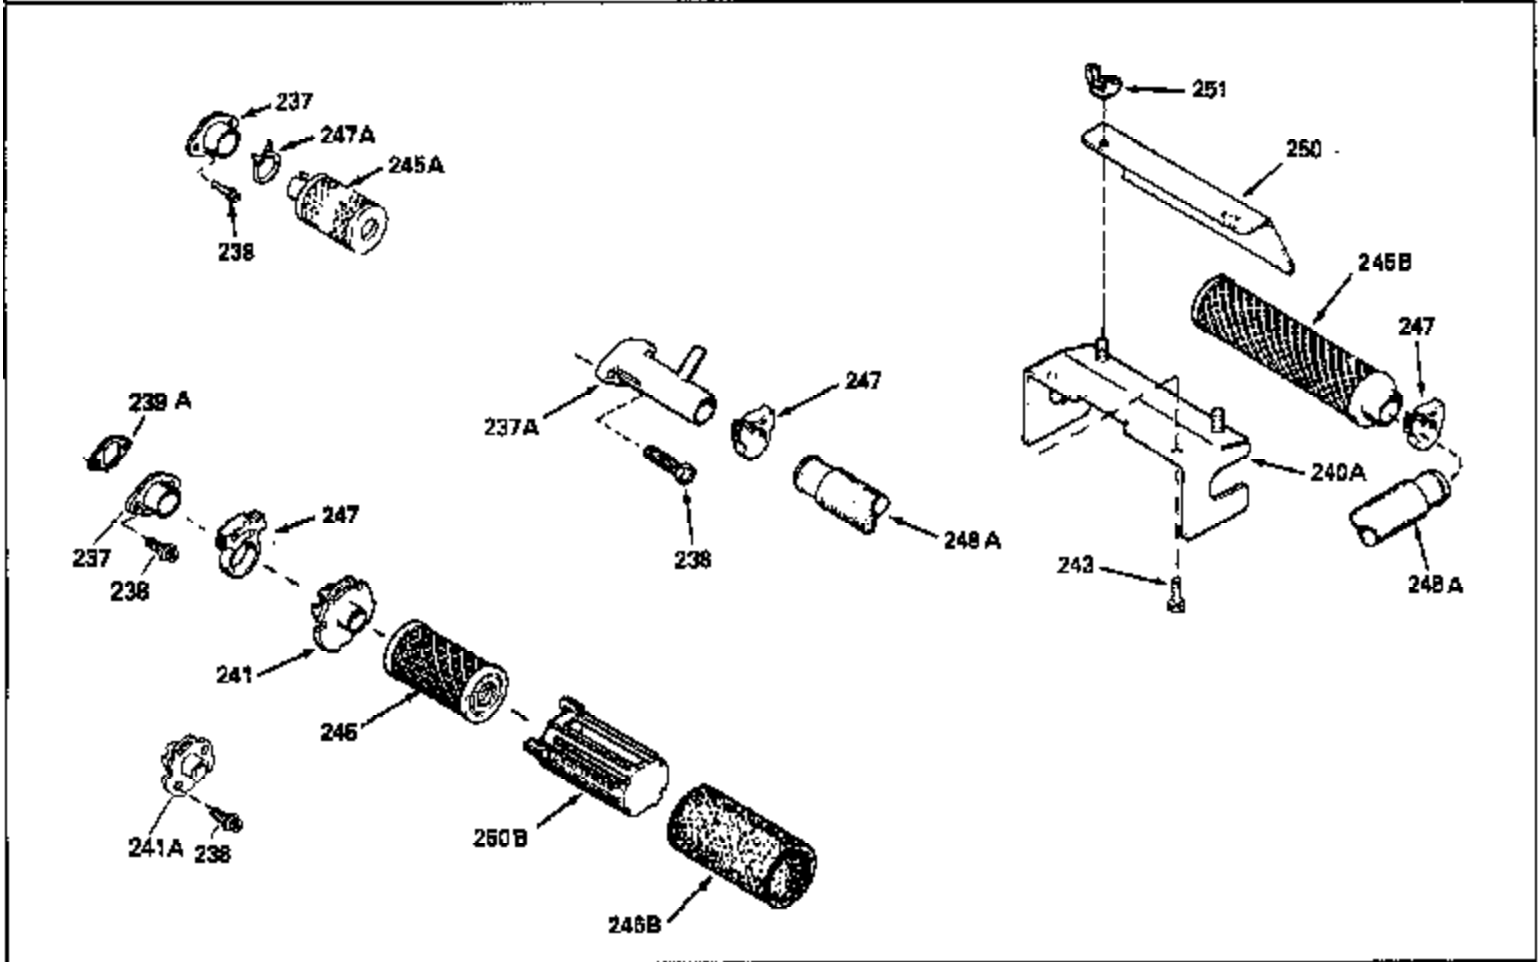

Ref #	Part Number	Qty	Description
12B	34695	1	Breather Tube Elbow
19	31361	1	Extension Spring
53	31745	1	Tang Washer
54	31787	1	Washer
55	31748	1	P.T.O. Shaft
56	31746	1	L.H. Worm Gear
57	31749	1	Retaining Ring
58	31744	1	Oil Seal
59	31747	1	Washer
69	35261	1	* Mounting Flange Gasket
87	650492	1	Screw, 1/4-20 x 2-1/4"
182	6201	2	Screw, 1/4-28 x 7/8"
185	31384A	1	Intake Pipe (Incl. 224)
186	34337	1	Governor Link
209	30200	2	Screw, 10-24 x 9/16"
223	650451	2	Screw, 1/4-20 x 1"
238	650932	2	Screw, 10-32 x 49/64"
241	35797	1	Air Cleaner Collar
245	35066	1	Air Cleaner Filter
250	35065	1	Air Cleaner Cover
255	35177	1	Steed Control Cover
256	650807	2	Screw, 10-32 x 27/64"
325A	34246	1	Wire Clip