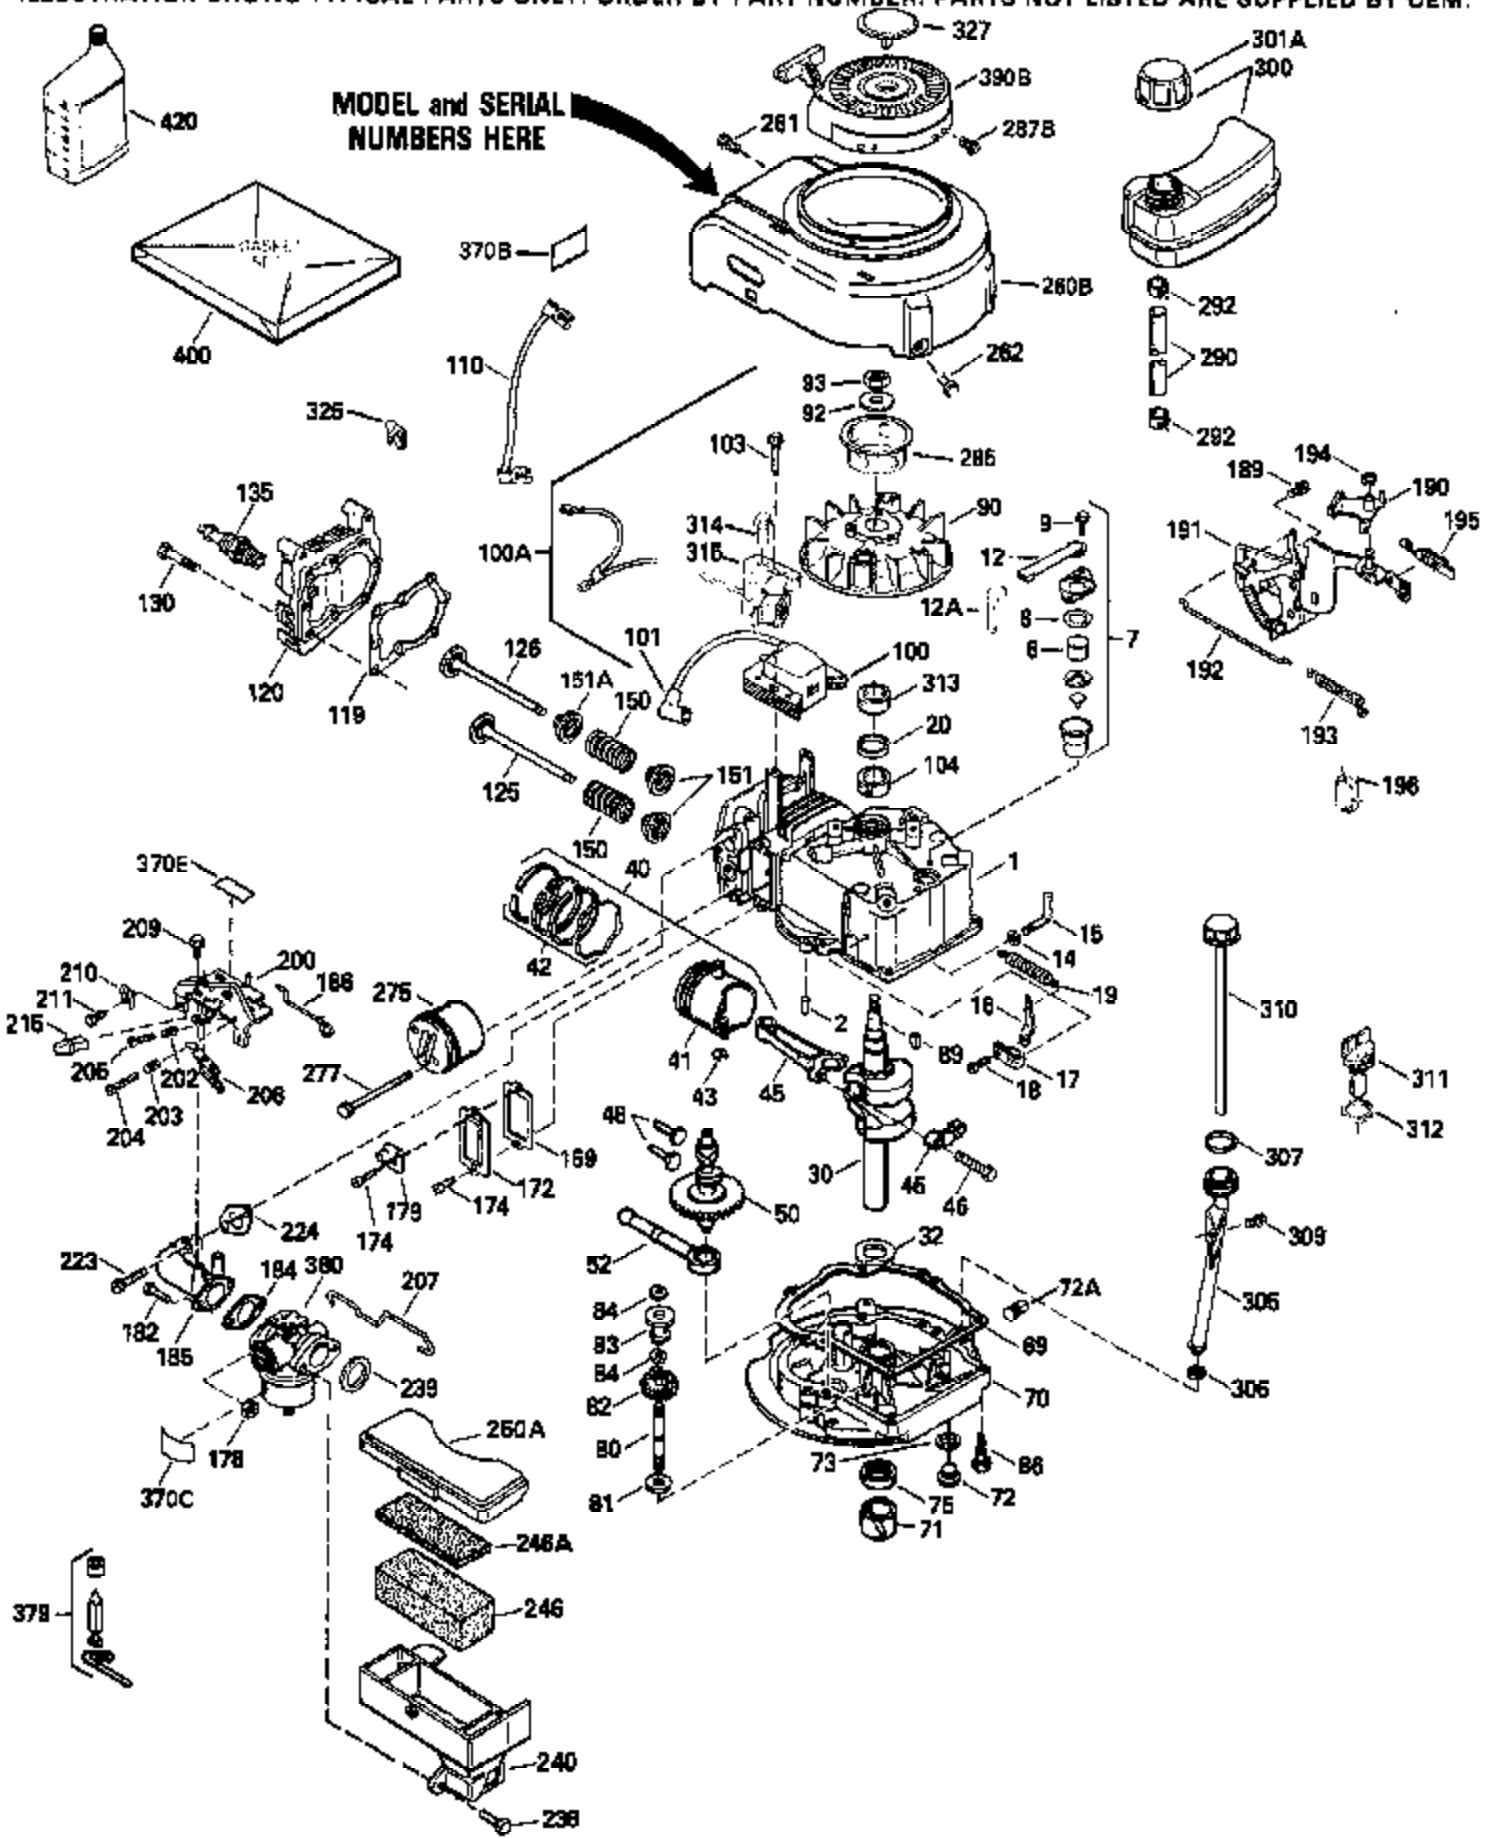

ILLUSTRATION SHOWS TYPICAL PARTS ONLY. ORDER BY PART NUMBER. PARTS NOT LISTED ARE SUPPLIED BY OEM.

MODEL and SERIAL
NUMBERS HERE

Engine Parts List #1

Ref #	Part Number	Qty	Description
1	36479	1	Cylinder (Incl. 2 & 20)
2	26727	2	Dowel Pin
6	33734	1	Breather Element
7	34214A	1	Breather Ass'y. (Incl. 6, 8, 9 & 12)
8	33735	1	* Breather Gasket
9	30200	2	Screw, 10-24 x 9/16"
12B	34695	1	Breather Tube Elbow
12A	33886	1	Breather Tube
14	28277	1	Washer
15	31513	1	Governor Rod (Incl. 14)
16	31383A	1	Governor Lever
17	31335	1	Governor Lever Clamp
18	650548	1	Screw, 8-32 x 5/16"
19	31361	1	Extension Spring
20	32600	1	Oil Seal
30	34451	1	Crankshaft
40	35544A	1	Piston, Pin & Ring Set (Std.)
40	35545A	1	Piston, Pin & Ring Set (.010" OS)
40	35546	1	Piston, Pin & Ring Set (.020" OS)
41	35541	1	Piston & Pin Ass'y. (Std.) (Incl. 43)
41	35542	1	Piston & Pin Ass'y. (.010" OS) (Incl. 43)
41	35543	1	Piston & Pin Ass'y. (.020" OS) (Incl. 43)
42	35547A	1	Ring Set (Std.)
42	35548A	1	Ring Set (.010" OS)
42	35549	1	Ring Set (.020" OS)
43	20381	2	Piston Pin Retaining Ring
45	30963B	1	Connecting Rod Ass'y (Incl. 46)
46	32610A	2	Connecting Rod Bolt
48	27241	2	Valve Lifter
50	35990	1	Camshaft (BCR)
52	29914	1	Oil Pump Ass'y.
69	35261	1	* Mounting Flange Gasket
70	33521E	1	Mounting Flange (Incl. 72 thru 83, 31 1 & 312)
72	36083	1	Oil Drain Plug
75	26208	1	Oil Seal
80	30574A	1	Governor Shaft
81	30590A	1	Washer
82	30591	1	Governor Gear Ass'y. (Incl. 81)
83	30588A	1	Governor Spool
86	650488	5	Screw, 1/4-20 x 1-1/4"
89	611004	1	Flywheel Key
90	611112	1	Flywheel
92	650815	1	Belleville Washer
93	650816	1	Flywheel Nut
100	34443A	1	Solid State Ignition
101	610118	1	Spark Plug Cover
103	650814	2	Screw, Torx T-15, 10-24 x 1"
110	36230	1	Ground Wire (8.940")
119	36440	1	* Cylinder Head Gasket
120	36476	1	Cylinder Head
125	36471	1	Exhaust Valve (Std.) (Incl. 151)
125	36472	1	Exhaust Valve (1/32" OS) (Incl. 151)
126	29314B	1	Intake Valve (Std.) (Incl. 151)
126	29315C	1	Intake Valve (1/32" OS) (Incl. 151)
130	6021A	8	Screw, 5/16-18 x 1-1/2"
135	35395	1	Resistor Spark Plug (RJ19LM)
150	35991	2	Valve Spring
151	31673	2	Valve Spring Cap