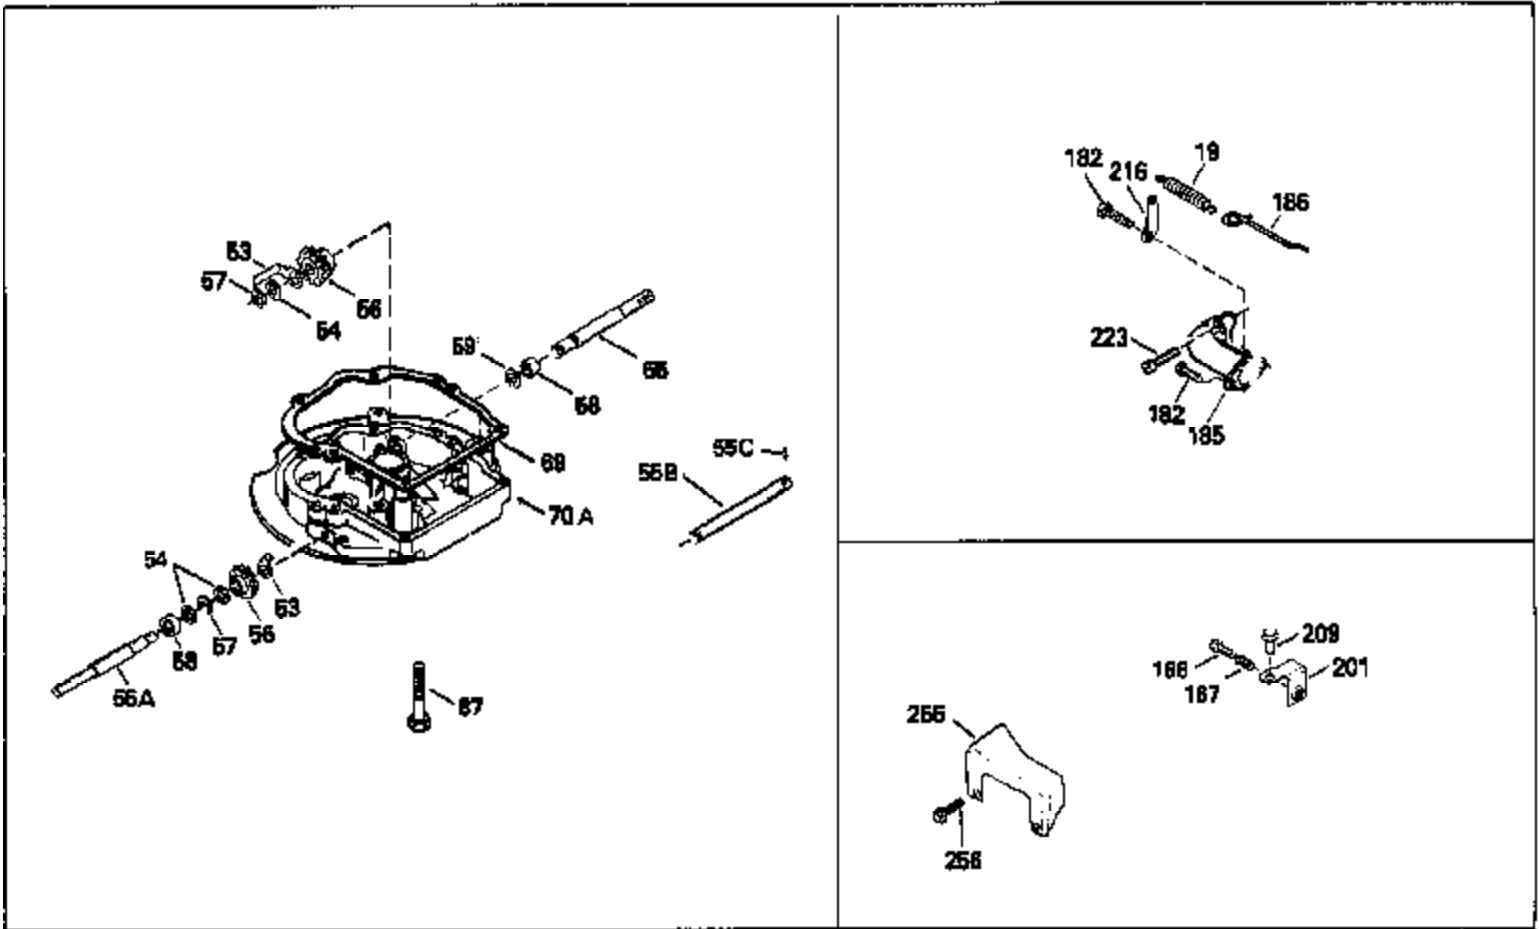

Ref #	Part Number	Qty	Description
12B	34695	1	Breather Tube Elbow
19	31361	1	Extension Spring
53	31745	1	Tang Washer
54	31787	1	Washer
55	31748	1	P.T.O. Shaft
56	31746	1	L.H. Worm Gear
57	31749	1	Retaining Ring
58	31744	1	Oil Seal
59	31747	1	Washer
69	35261	1	* Mounting Flange Gasket
87	650492	1	Screw, 1/4-20 x 2-1/4"
182	6201	2	Screw, 1/4-28 x 7/8"
185	31384A	1	Intake Pipe (Incl. 224)
186	34337	1	Governor Link
209	30200	2	Screw, 10-24 x 9/16"
223	650451	2	Screw, 1/4-20 x 1"
238	650932	2	Screw, 10-32 x 49/64"
241	35797	1	Air Cleaner Collar
245	35066	1	Air Cleaner Filter
250	35065	1	Air Cleaner Cover
255	35177	1	Steed Control Cover
256	650807	2	Screw, 10-32 x 27/64"
325A	34246	1	Wire Clip