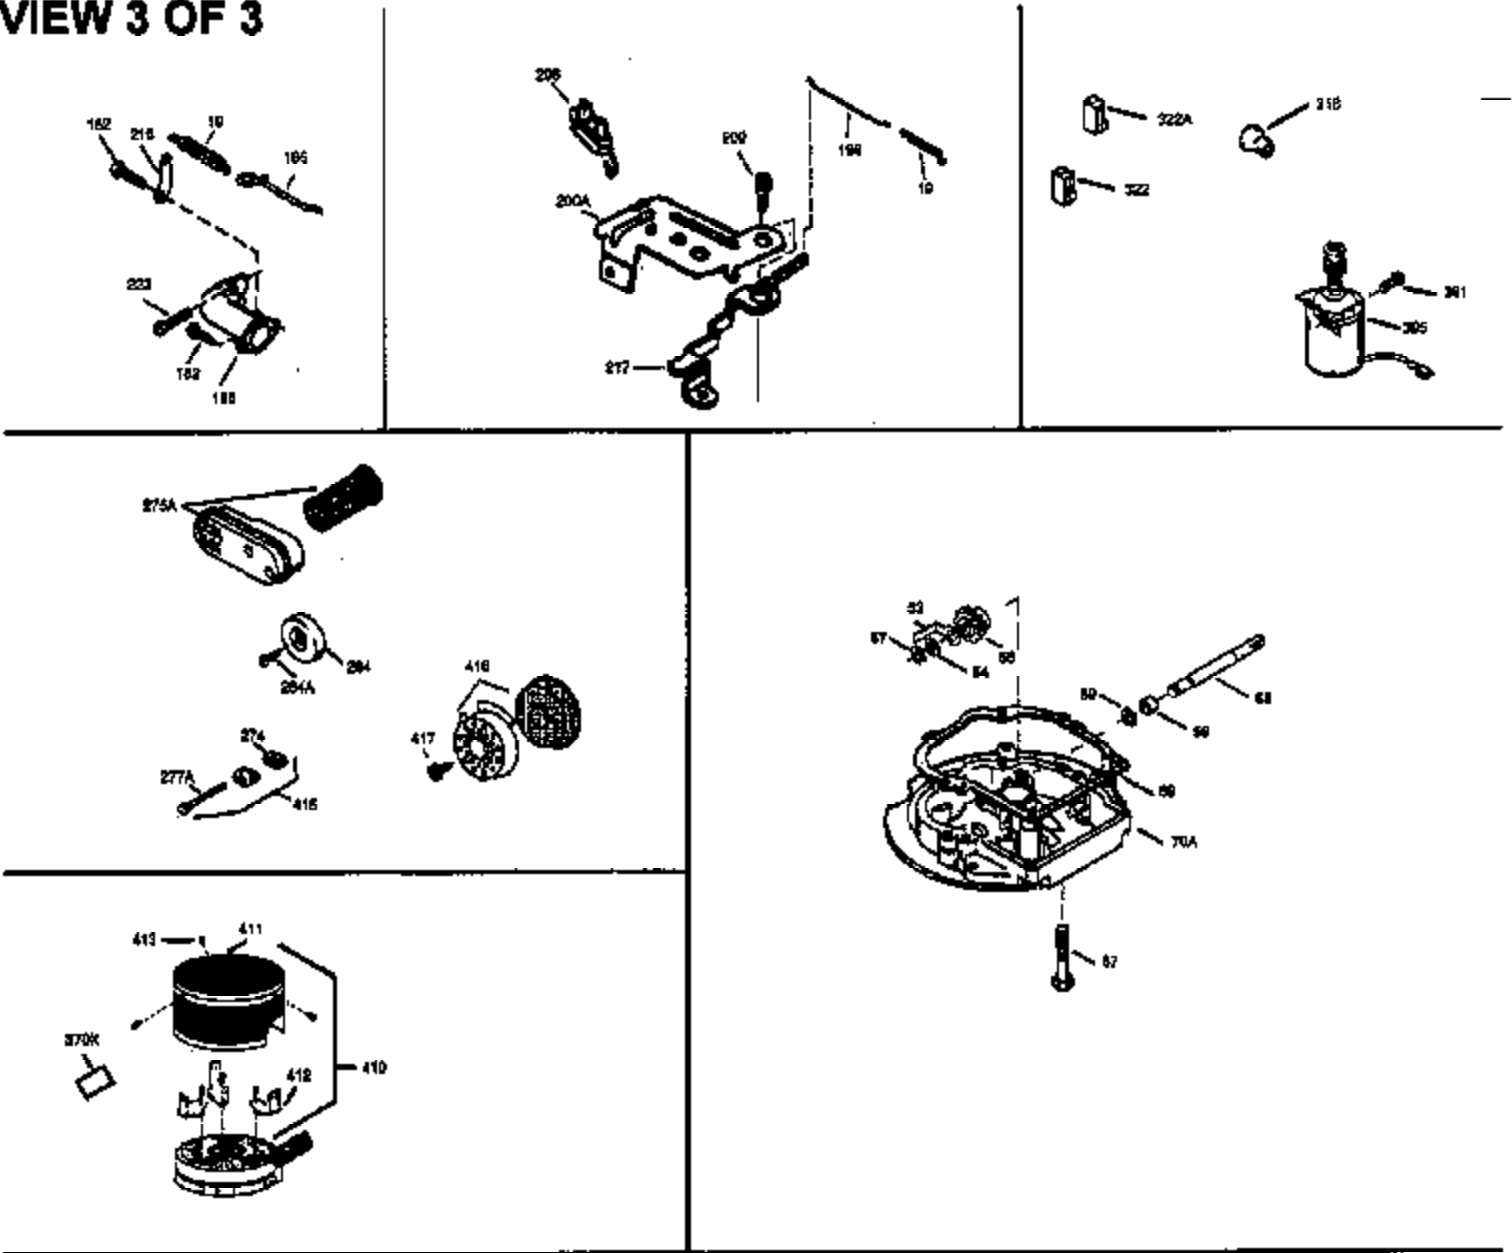

ILLUSTRATION SHOWS TYPICAL PARTS ONLY. ORDER BY PART NUMBER. PARTS NOT LISTED ARE SUPPLIED BY OEM.

VIEW 3 OF 3

Ref #	Part Number	Qty	Description
19	31361	1	Extension Spring
53	31745	1	Washer
54	31787	1	Washer
55	31748	1	P.T.O. Shaft
56	31746	1	L.H. Worm Gear
57	31749	1	Retaining Ring
58	31744	1	Oil Seal
59	31747	1	Washer
69	35261	1	* Mounting Flange Gasket
87	650492	1	Screw, 1/4-20 x 2-1/4"
182	6201	2	Screw, 1/4-28 x 7/8"
185	31384A	1	Intake Pipe (Incl. 224)
186	34337	1	Governor Link
206	610973	1	Terminal
209	30200	2	Screw, 10-24 x 9/16"
223	650451	2	Screw, 1/4-20 x 1"
238	650932	2	Screw, 10-32 x 49/64"
239	34338	1	* Air Cleaner Gasket
241	35797	1	Air Cleaner Collar
245	35066	1	Air Cleaner Filter
250	35065	1	Air Cleaner Cover