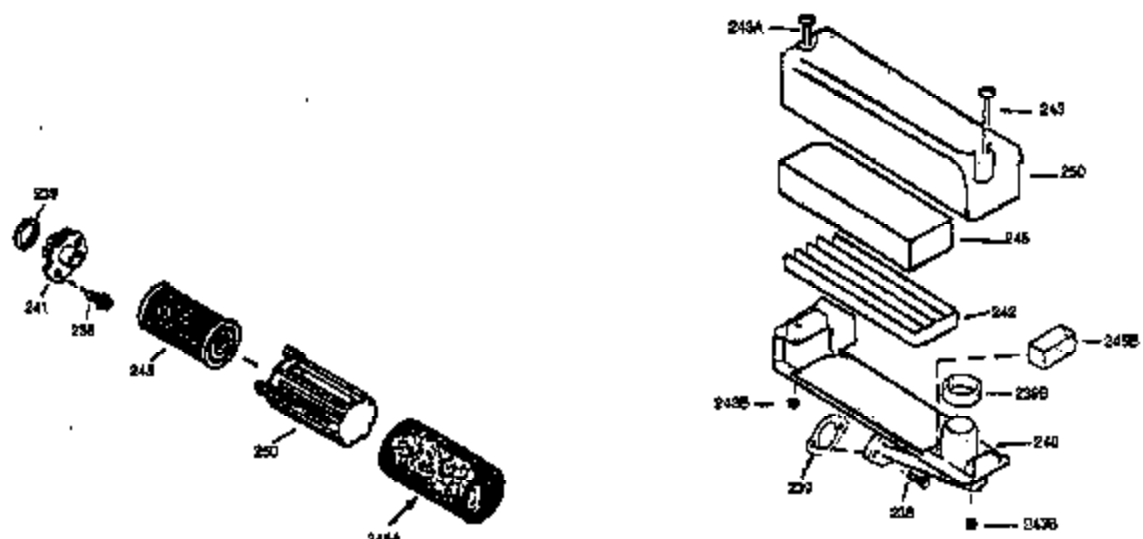

Ref #	Part Number	Qty	Description
238	650932	2	Screw, 10-32 x 49/64"
239	34338	1	* Air Cleaner Gasket
245	35066	1	Air Cleaner Filter
250	35065	1	Air Cleaner Cover
357	36412	1	Starter Rope Retainer

ILLUSTRATION SHOWS TYPICAL PARTS ONLY. ORDER BY PART NUMBER. PARTS NOT LISTED ARE SUPPLIED BY OEM.

VIEW 3 OF 3