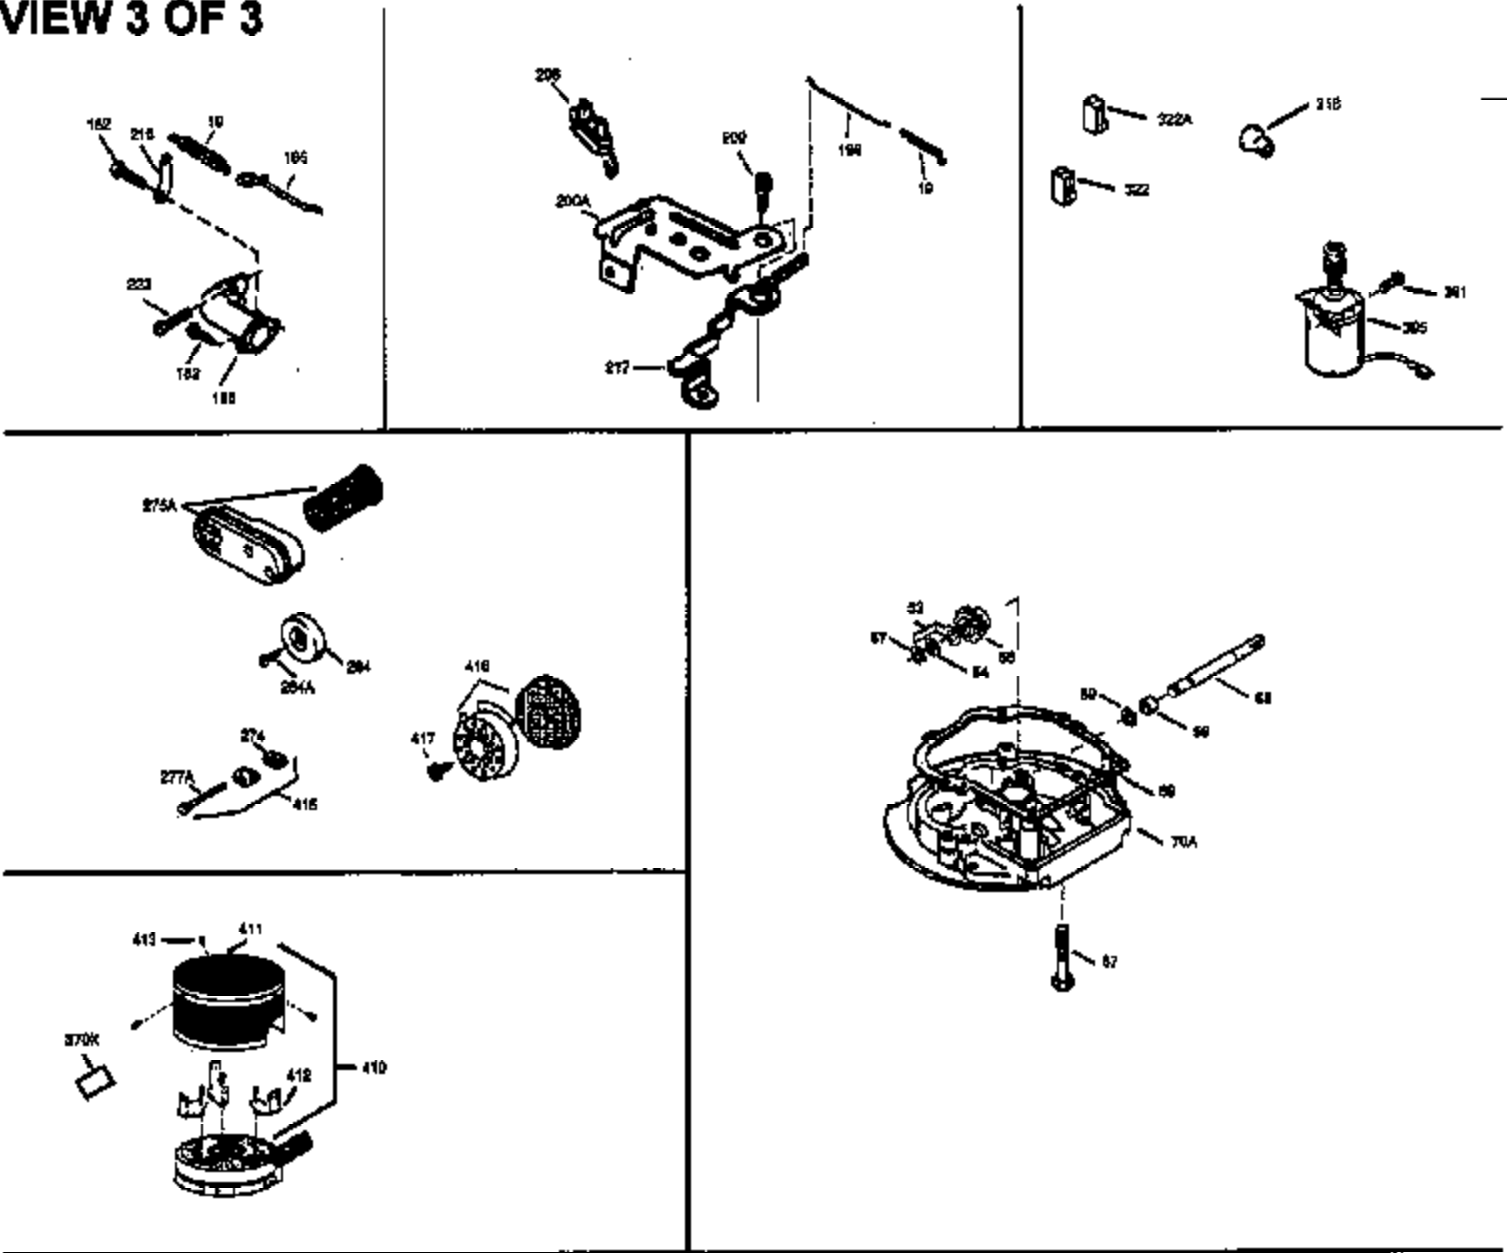

Ref #	Part Number	Qty	Description
238	650932	2	Screw, 10-32 x 49/64"
239	34338	1	* Air Cleaner Gasket
245	35066	1	Air Cleaner Filter
250	35065	1	Air Cleaner Cover
357	36412	1	Starter Rope Retainer

ILLUSTRATION SHOWS TYPICAL PARTS ONLY. ORDER BY PART NUMBER. PARTS NOT LISTED ARE SUPPLIED BY OEM.

VIEW 3 OF 3