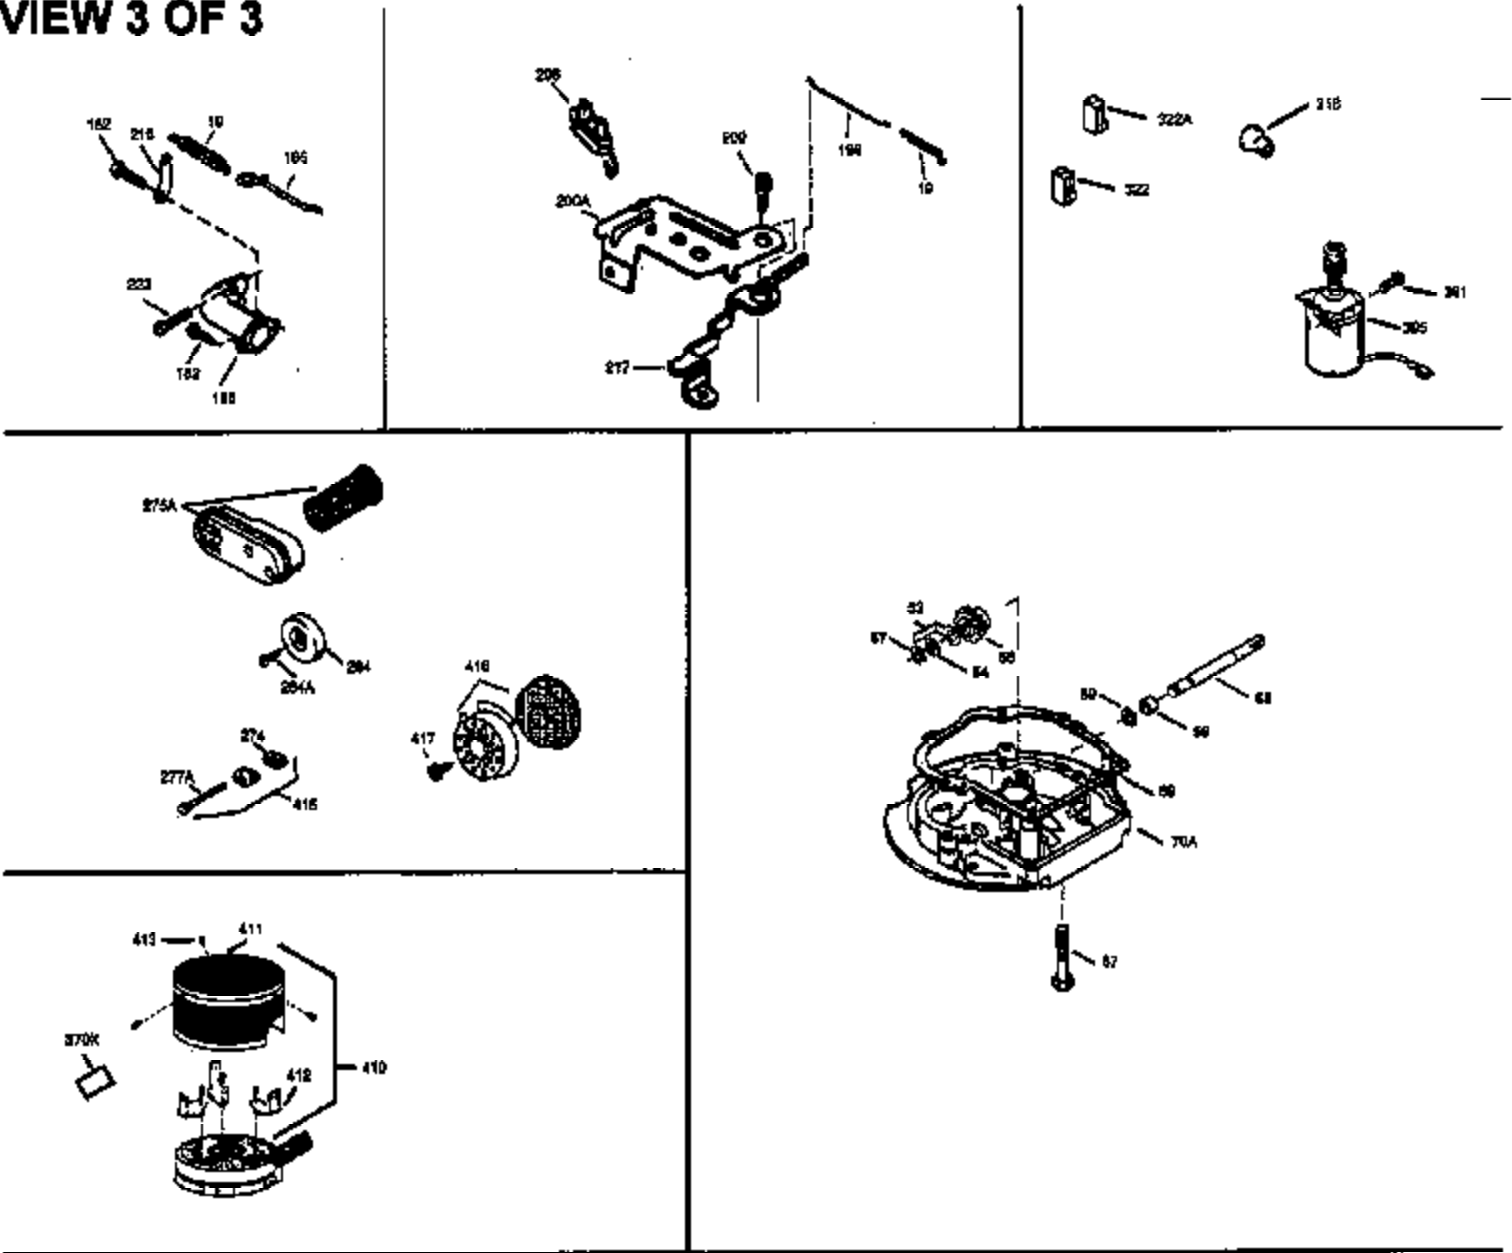

ILLUSTRATION SHOWS TYPICAL PARTS ONLY. ORDER BY PART NUMBER. PARTS NOT LISTED ARE SUPPLIED BY OEM.

VIEW 3 OF 3

Ref #	Part Number	Qty	Description
19	31361	1	Extension Spring
69	35261	1	* Mounting Flange Gasket
182	6201	2	Screw, 1/4-28 x 7/8"
185	31384A	1	Intake Pipe (Incl. 224)
186	34337	1	Governor Link
209	30200	2	Screw, 10-24 x 9/16"
223	650451	2	Screw, 1/4-20 x 1"
238	650932	2	Screw, 10-32 x 49/64"
239	34338	1	* Air Cleaner Gasket
241	35797	1	Air Cleaner Collar
245	35066	1	Air Cleaner Filter
250	35065	1	Air Cleaner Cover
275B	36424	1	Spark Arrestor Muffler (Optional)
277A	650795	2	Screw, 1/4-20 x 2-1/4" (Optional)
354	35025	1	Staple