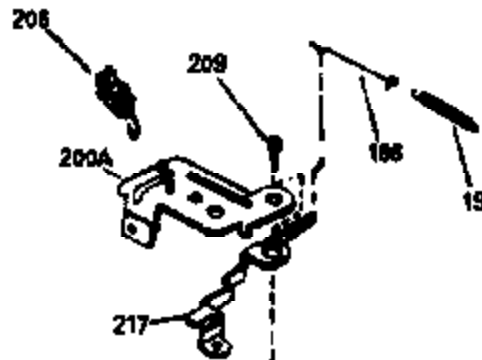

VIEW 3 OF 3

Ref #	Part Number	Qty	Description
12A	36558	1	Breather Cover & Tube (Incl. 12B)
19	31361	1	Extension Spring
69	35261	1	* Mounting Flange Gasket
182	6201	2	Screw, 1/4-28 x 7/8"
185	36544	1	Intake Pipe
186	34337	1	Governor Link
209	30200	2	Screw, 10-24 x 9/16"
223	650451	2	Screw, 1/4-20 x 1"
238	650932	2	Screw, 10-32 x 49/64"
239	34338	1	* Air Cleaner Gasket
241	35797	1	Air Cleaner Collar
245	35066	1	Air Cleaner Filter
250	35065	1	Air Cleaner Cover
275A	36664	1	Spark Arrestor Muffler (Optional) (Incl. 284,284A,416,417)
277	650988	2	Screw, 1/4-20 x 2-5/16"
284A	650760	1	Screw, 8-32 x 3/8" (Optional)
284	36663	1	Muffler Deflector (Incl. 284A)(Optional)
370K	36695	1	Starter Decal
416	36085	1	Spark Arrestor Kit (Incl. 417)(Optional)
417	650760	1	Screw, 8-32 x 3/8" (Optional)