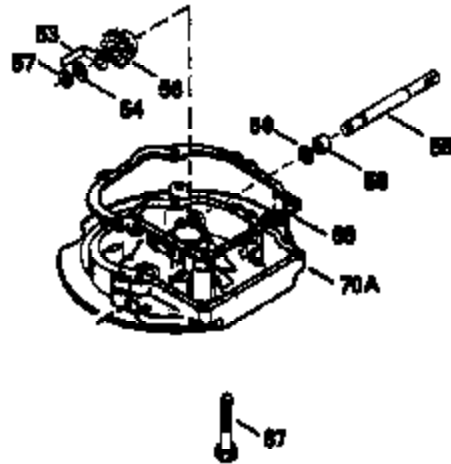

VIEW 3 OF 3

Ref #	Part Number	Qty	Description
12A	36558	1	Breather Cover & Tube (Incl. 12B)
19	31361	1	Extension Spring
69	35261	1	* Mounting Flange Gasket
182	6201	2	Screw, 1/4-28 x 7/8"
185	36544	1	Intake Pipe
186	34337	1	Governor Link
209	30200	2	Screw, 10-24 x 9/16"
223	650451	2	Screw, 1/4-20 x 1"
238	650932	2	Screw, 10-32 x 49/64"
239	34338	1	* Air Cleaner Gasket
241	35797	1	Air Cleaner Collar
245	35066	1	Air Cleaner Filter
250	35065	1	Air Cleaner Cover
275A	36664	1	Spark Arrestor Muffler (Optional) (Incl. 284,284A,416,417)
277	650988	2	Screw, 1/4-20 x 2-5/16"
284A	650760	1	Screw, 8-32 x 3/8" (Optional)
284	36663	1	Muffler Deflector (Incl. 284A)(Optional)
370K	36695	1	Starter Decal
416	36085	1	Spark Arrestor Kit (Incl. 417)(Optional)
417	650760	1	Screw, 8-32 x 3/8" (Optional)