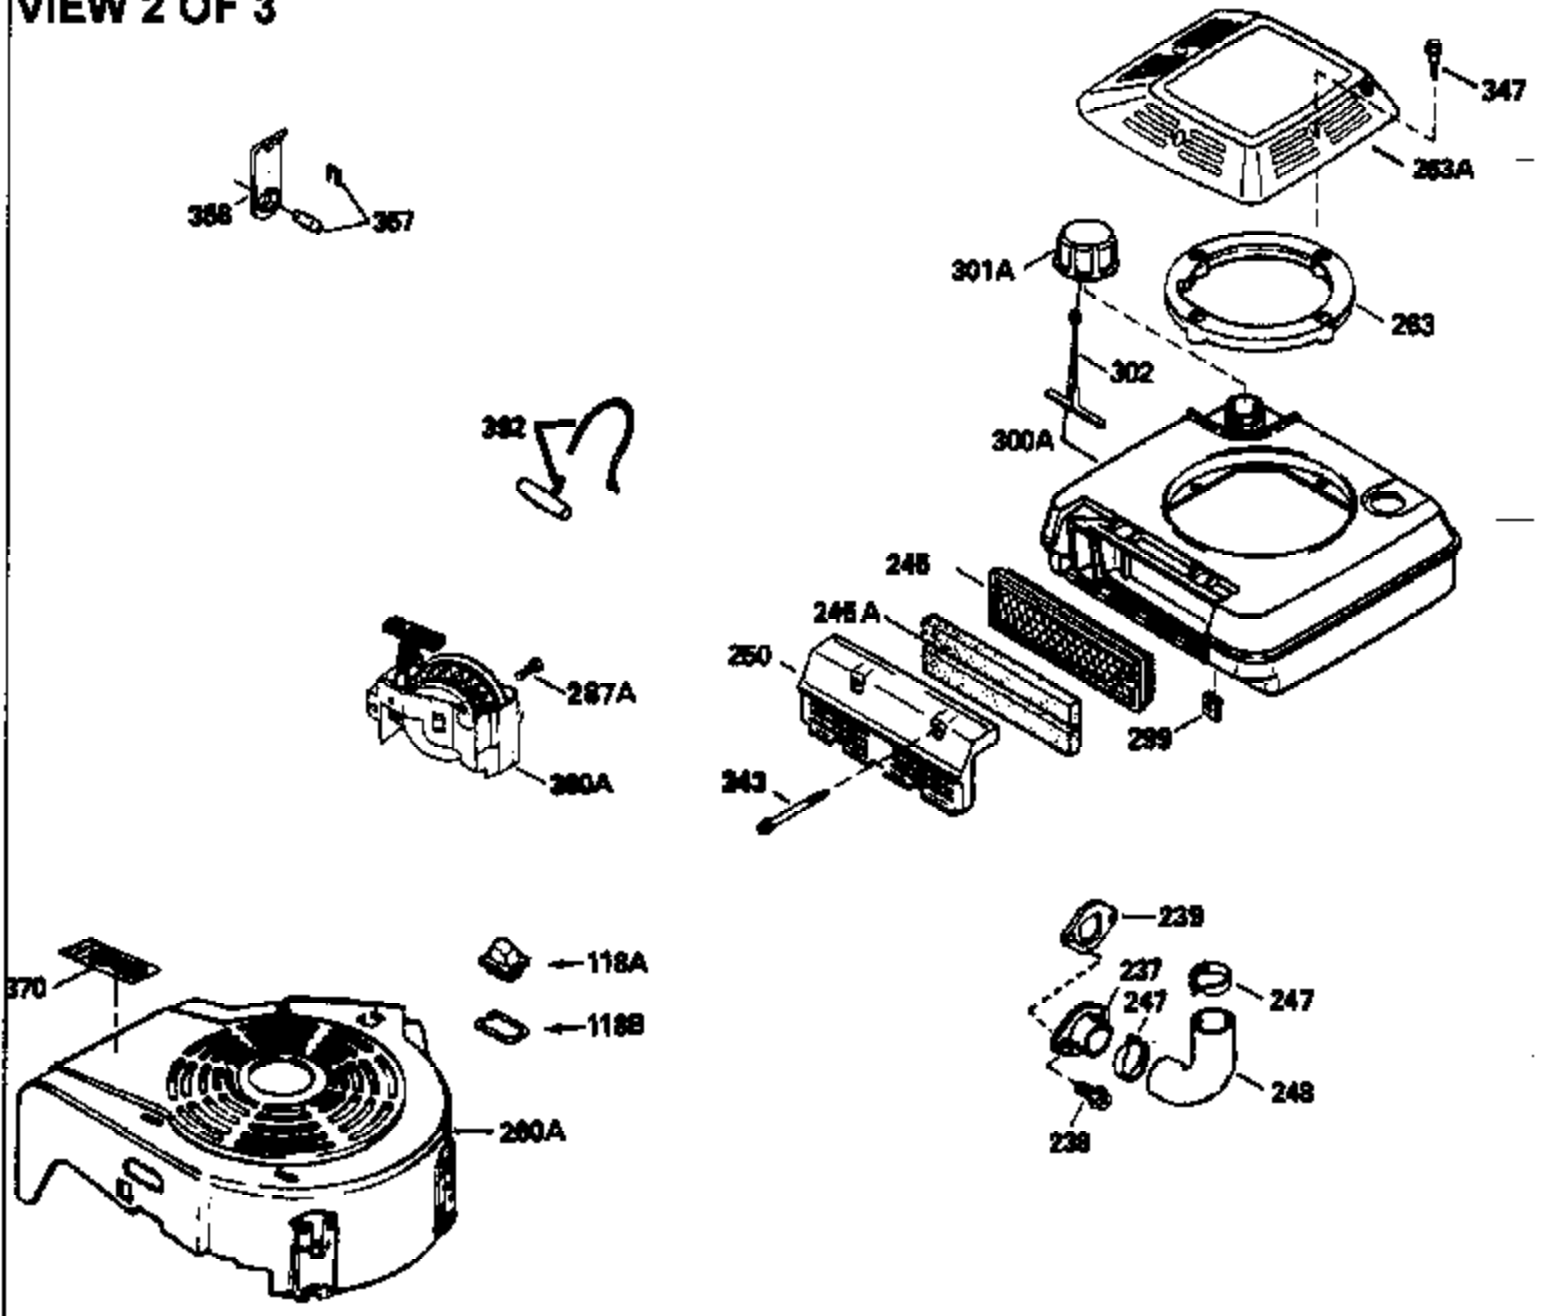

VIEW 2 OF 3

Ref #	Part Number	Qty	Description
12A	36558	1	Breather Cover & Tube (Incl. 12B)
238	650932	2	Screw, 10-32 x 49/64"
239	34338	1	* Air Cleaner Gasket
245	35066	1	Air Cleaner Filter
250	35065	1	Air Cleaner Cover
357	36412	1	Starter Rope Retainer
370K	36695	1	Starter Decal