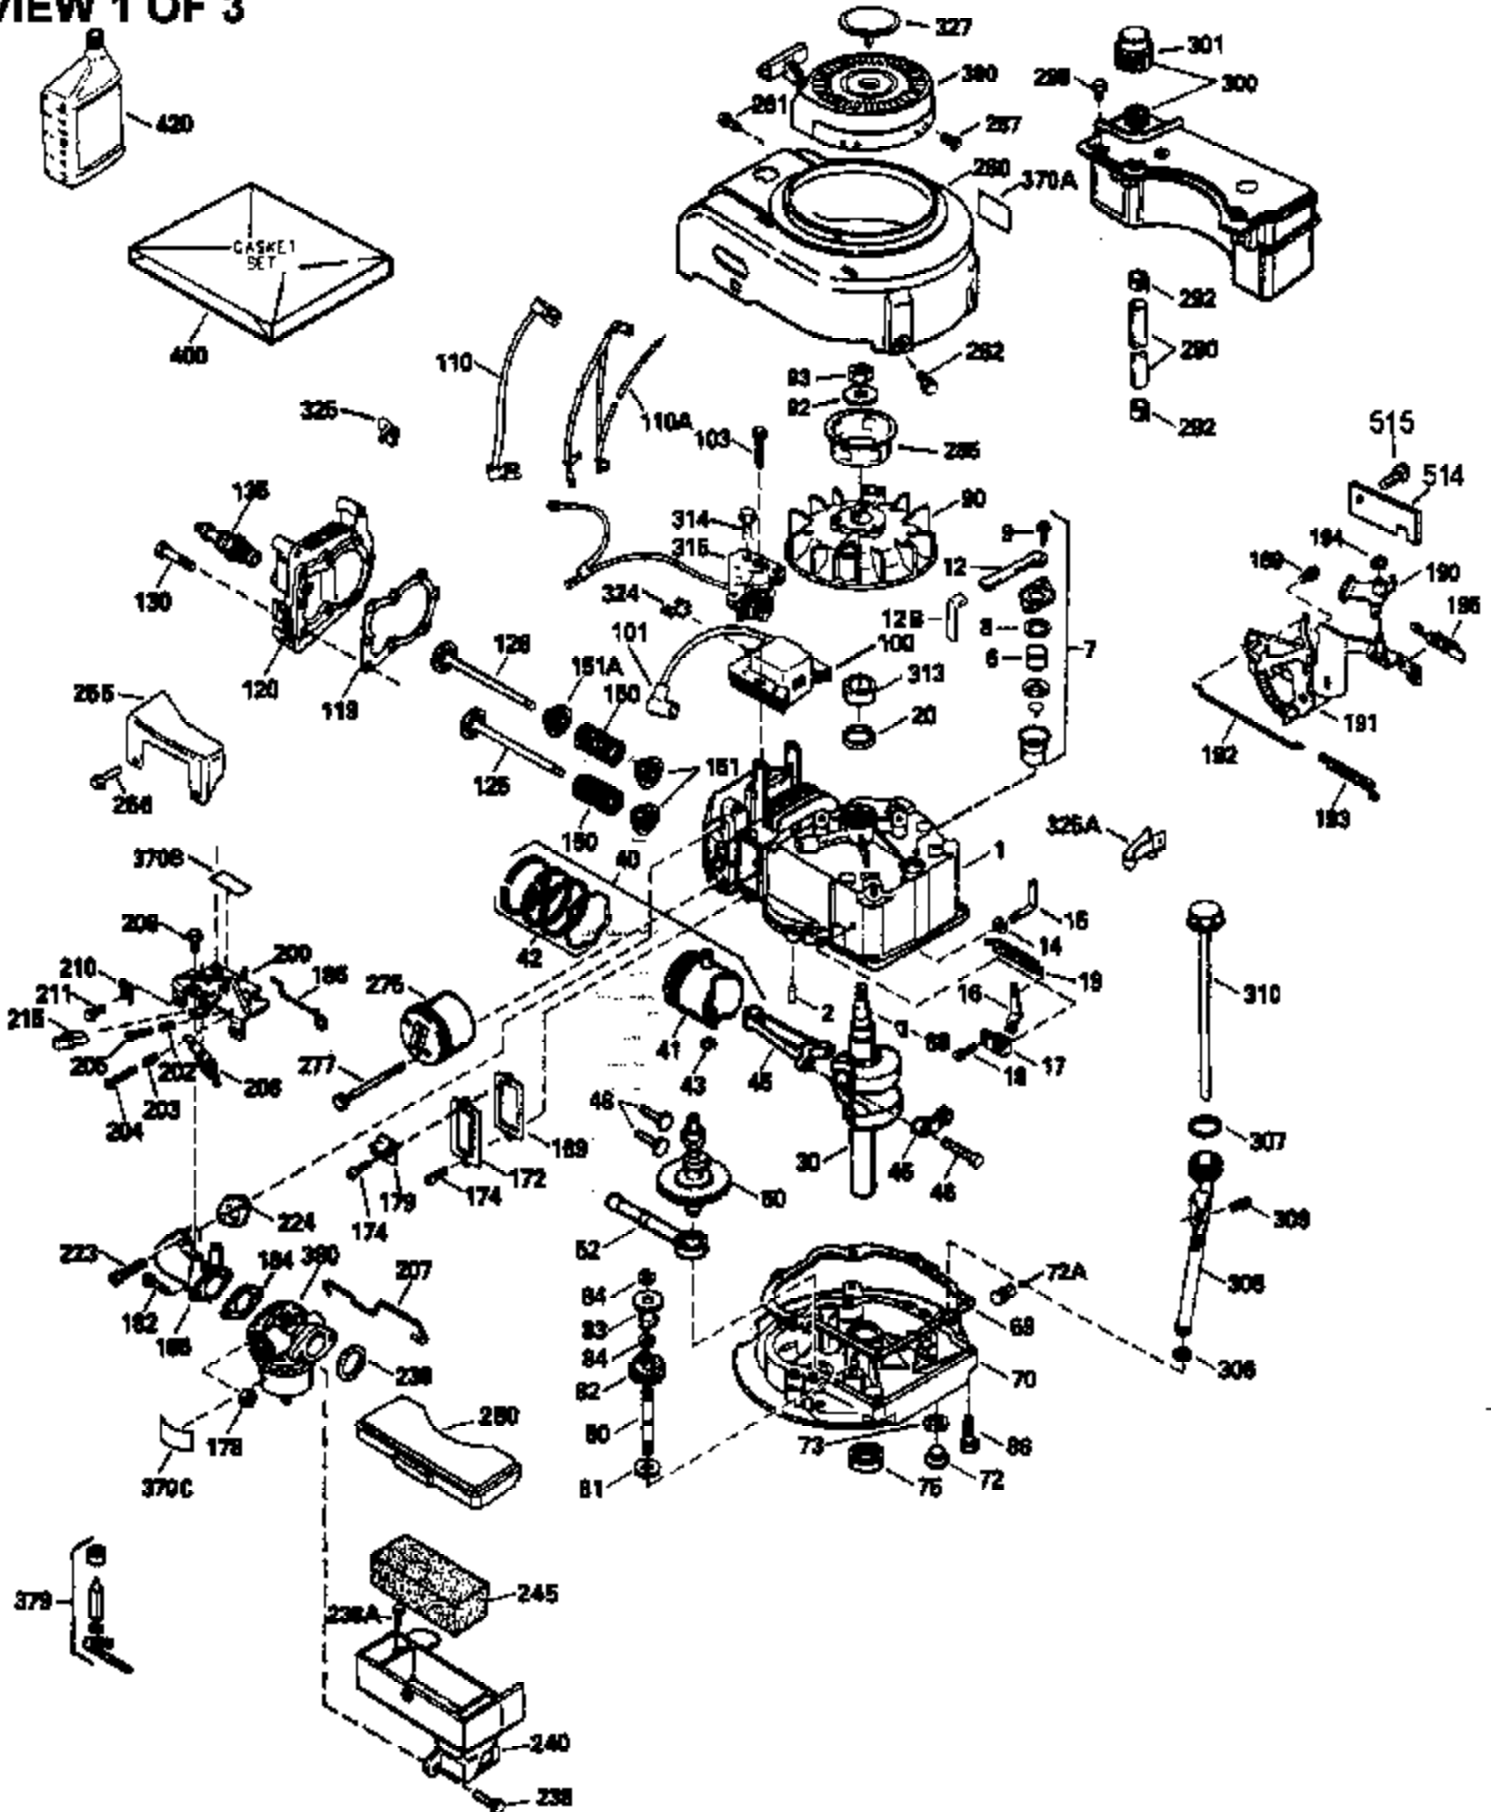

VIEW 1 OF 3

Engine Parts List #1

Ref #	Part Number	Qty	Description
1	36479A	1	Cylinder (Incl. 2,7,20 & 125)
2	26727	2	Dowel Pin
6	33734	1	Breather Element
7	36557	1	Breather Body Ass'y. (Incl. 6 & 12A)
12B	34695	1	Breather Tube Elbow
12B	34695	1	Breather Tube Elbow
12A	36558	1	Breather Cover & Tube (Incl. 12B)
14	28277	1	Washer
15	30589	1	Governor Rod (Incl. 14)
16	32651	1	Governor Lever
17	31335	1	Governor Lever Clamp
18	650548	1	Screw, 8-32 x 5/16"
19	31361	1	Extension Spring
20	32600	1	Oil Seal
30	35166	1	Crankshaft
40	35544A	1	Piston, Pin & Ring Set (Std.)
40	35545A	1	Piston, Pin & Ring Set (.010" OS)
40	35546	1	Piston, Pin & Ring Set (.020" OS)
41	35541	1	Piston & Pin Ass'y. (Std.) (Incl. 43)
41	35542	1	Piston & Pin Ass'y. (.010" OS) (Incl. 43)
41	35543	1	Piston & Pin Ass'y. (.020" OS) (Incl. 43)
42	35547A	1	Ring Set (Std.)
42	35548A	1	Ring Set (.010" OS)
42	35549	1	Ring Set (.020" OS)
43	20381	2	Piston Pin Retaining Ring
45	30963B	1	Connecting Rod Ass'y (Incl. 46)
46	32610A	2	Connecting Rod Bolt
48	27241	2	Valve Lifter
50	35992	1	Camshaft (MCR)
52	29914	1	Oil Pump Ass'y.
69	35261	1	* Mounting Flange Gasket
70	34311D	1	Mounting Flange (Incl. 72 thru 83)
72A	28534	1	Oil Drain Plug
72	36083	1	Oil Drain Plug
75	27897	1	Oil Seal
80	30574A	1	Governor Shaft
81	30590A	1	Washer
82	30591	1	Governor Gear Ass'y. (Incl. 81)
83	30588A	1	Governor Spool
86	650488	6	Screw, 1/4-20 x 1-1/4"
89	611004	1	Flywheel Key
90	611112	1	Flywheel
92	650815	1	Belleville Washer
93	650816	1	Flywheel Nut
100	34443A	1	Solid State Ignition
101	610118	1	Spark Plug Cover
103	651007	2	Screw, Torx T-15, 10-24 x 15/16"
110	34961	1	Ground Wire
119	36440	1	* Cylinder Head Gasket
120	36476	1	Cylinder Head
125	36471	1	Exhaust Valve (Std.) (Incl. 151)
125	36472	1	Exhaust Valve (1/32" OS) (Incl. 151)
126	29314B	1	Intake Valve (Std.) (Incl. 151)
126	29315C	1	Intake Valve (1/32" OS) (Incl. 151)
130	6021A	8	Screw, 5/16-18 x 1-1/2"
135	35395	1	Resistor Spark Plug (RJ19LM)
150	35991	2	Valve Spring
151	31673	2	Valve Spring Cap