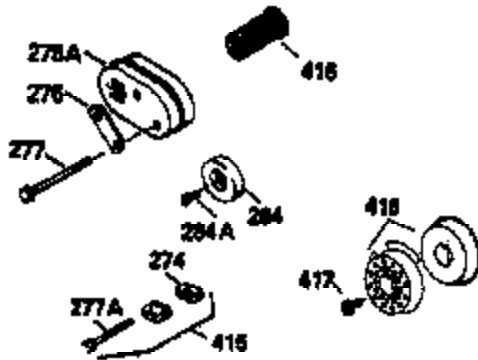

VIEW 3 OF 3

Ref #	Part Number	Qty	Description
12A	36558	1	Breather Cover & Tube (Incl. 12B)
19	31361	1	Extension Spring
69	35261	1	* Mounting Flange Gasket
182	6201	2	Screw, 1/4-28 x 7/8"
185	36544	1	Intake Pipe
186	34337	1	Governor Link
209	30200	2	Screw, 10-24 x 9/16"
223	650451	2	Screw, 1/4-20 x 1"
238	650932	2	Screw, 10-32 x 49/64"
239	34338	1	* Air Cleaner Gasket
241	35797	1	Air Cleaner Collar
245	35066	1	Air Cleaner Filter
250	35065	1	Air Cleaner Cover
275A	36664	1	Spark Arrestor Muffler (Optional) (Incl. 284,284A,416,417)
277	650988	2	Screw, 1/4-20 x 2-5/16"
284A	650760	1	Screw, 8-32 x 3/8" (Optional)
284	36663	1	Muffler Deflector (Incl. 284A)(Optional)
370K	36695	1	Starter Decal
416	36085	1	Spark Arrestor Kit (Incl. 417)(Optional)
417	650760	1	Screw, 8-32 x 3/8" (Optional)