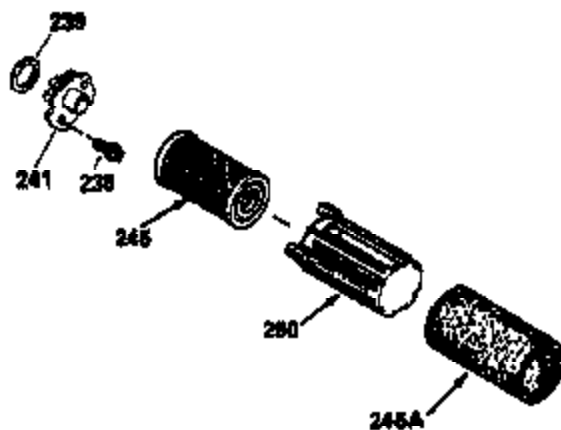

VIEW 3 OF 3

Ref #	Part Number	Qty	Description
12A	36558	1	Breather Cover & Tube (Incl. 12B)
19	31361	1	Extension Spring
69	35261	1	* Mounting Flange Gasket
182	6201	2	Screw, 1/4-28 x 7/8"
185	36544	1	Intake Pipe
186	34337	1	Governor Link
209	30200	2	Screw, 10-24 x 9/16"
223	650451	2	Screw, 1/4-20 x 1"
238	650932	2	Screw, 10-32 x 49/64"
239	34338	1	* Air Cleaner Gasket
241	35797	1	Air Cleaner Collar
245	35066	1	Air Cleaner Filter
250	35065	1	Air Cleaner Cover
275A	36664	1	Spark Arrestor Muffler (Optional) (Incl. 284,284A,416,417)
277	650988	2	Screw, 1/4-20 x 2-5/16"
284A	650760	1	Screw, 8-32 x 3/8" (Optional)
284	36663	1	Muffler Deflector (Incl. 284A)(Optional)
370K	36695	1	Starter Decal
416	36085	1	Spark Arrestor Kit (Incl. 417)(Optional)
417	650760	1	Screw, 8-32 x 3/8" (Optional)