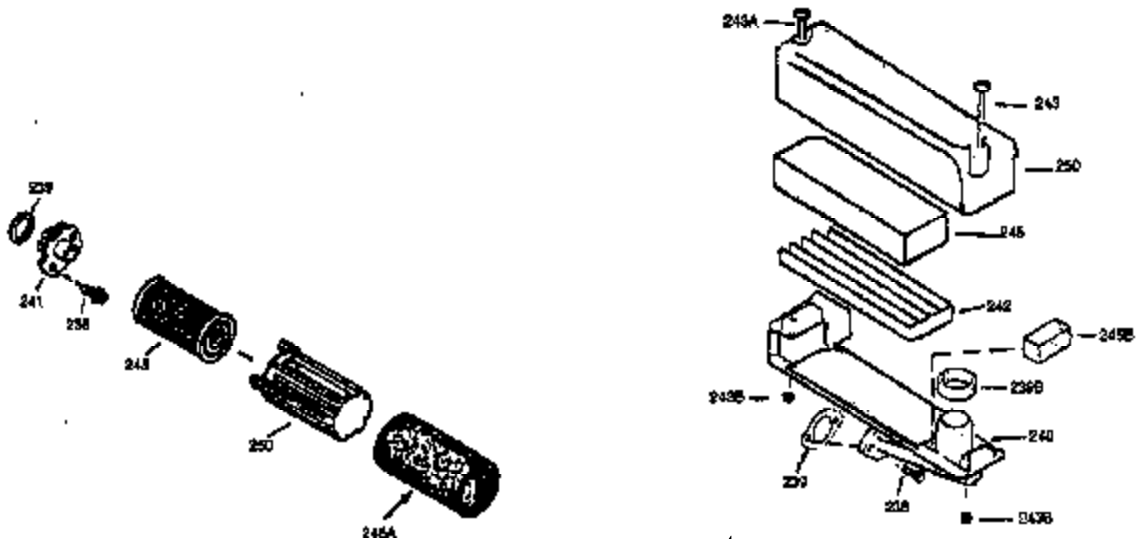

ILLUSTRATION SHOWS TYPICAL PARTS ONLY. ORDER BY PART NUMBER. PARTS NOT LISTED ARE SUPPLIED BY OEM.

VIEW 3 OF 3

Ref #	Part Number	Qty	Description
19	31361	1	Extension Spring
69	35261	1	* Mounting Flange Gasket
182	6201	2	Screw, 1/4-28 x 7/8"
185	36544	1	Intake Pipe
186	34337	1	Governor Link
209	30200	2	Screw, 10-24 x 9/16"
223	650451	2	Screw, 1/4-20 x 1"
238	650932	2	Screw, 10-32 x 49/64"
239	34338	1	* Air Cleaner Gasket
241	35797	1	Air Cleaner Collar
245	35066	1	Air Cleaner Filter
250	35065	1	Air Cleaner Cover