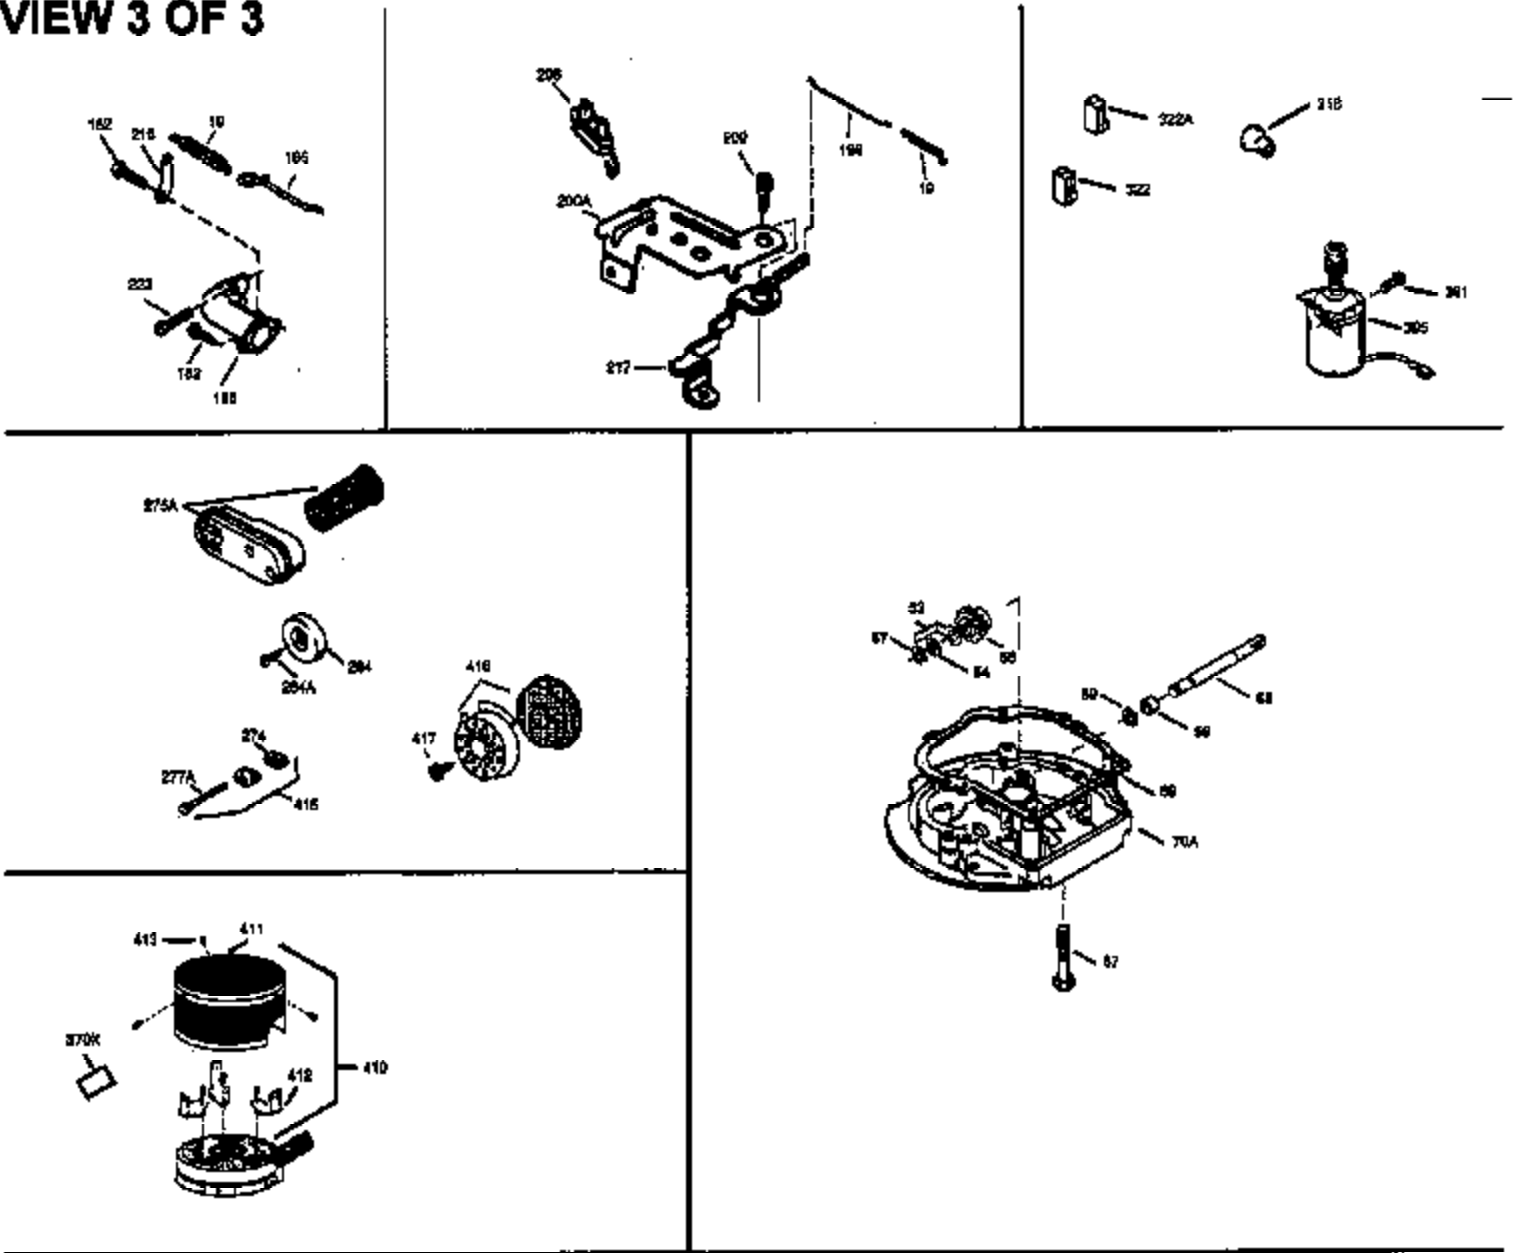

ILLUSTRATION SHOWS TYPICAL PARTS ONLY. ORDER BY PART NUMBER. PARTS NOT LISTED ARE SUPPLIED BY OEM.

VIEW 3 OF 3

Ref #	Part Number	Qty	Description
19	31361	1	Extension Spring
69	35261	1	* Mounting Flange Gasket
182	6201	2	Screw, 1/4-28 x 7/8"
185	36544	1	Intake Pipe
186	34337	1	Governor Link
209	30200	2	Screw, 10-24 x 9/16"
223	650451	2	Screw, 1/4-20 x 1"
238	650932	2	Screw, 10-32 x 49/64"
239	34338	1	* Air Cleaner Gasket
241	35797	1	Air Cleaner Collar
245	35066	1	Air Cleaner Filter
250	35065	1	Air Cleaner Cover