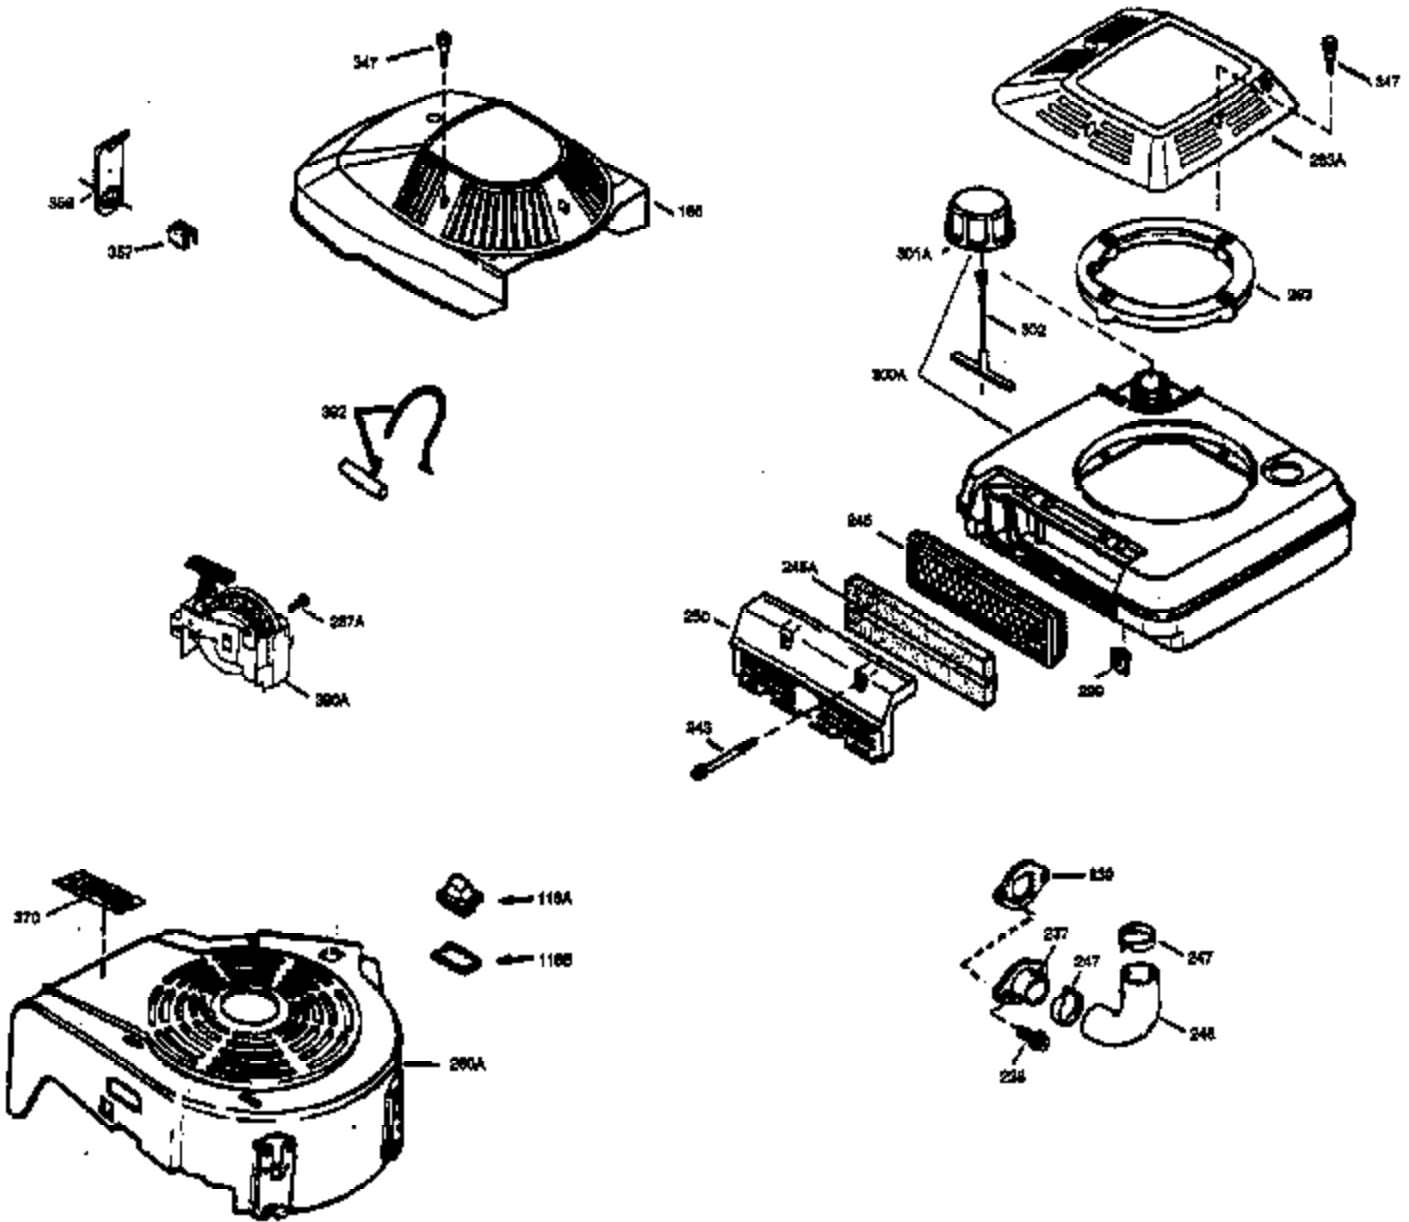

ILLUSTRATION SHOWS TYPICAL PARTS ONLY. ORDER BY PART NUMBER. PARTS NOT LISTED ARE SUPPLIED BY OEM.
VIEW 2 OF 3

Ref #	Part Number	Qty	Description
238	650932	2	Screw, 10-32 x 49/64"
239	34338	1	* Air Cleaner Gasket
245	35066	1	Air Cleaner Filter
250	35065	1	Air Cleaner Cover
357	36412	1	Starter Rope Retainer